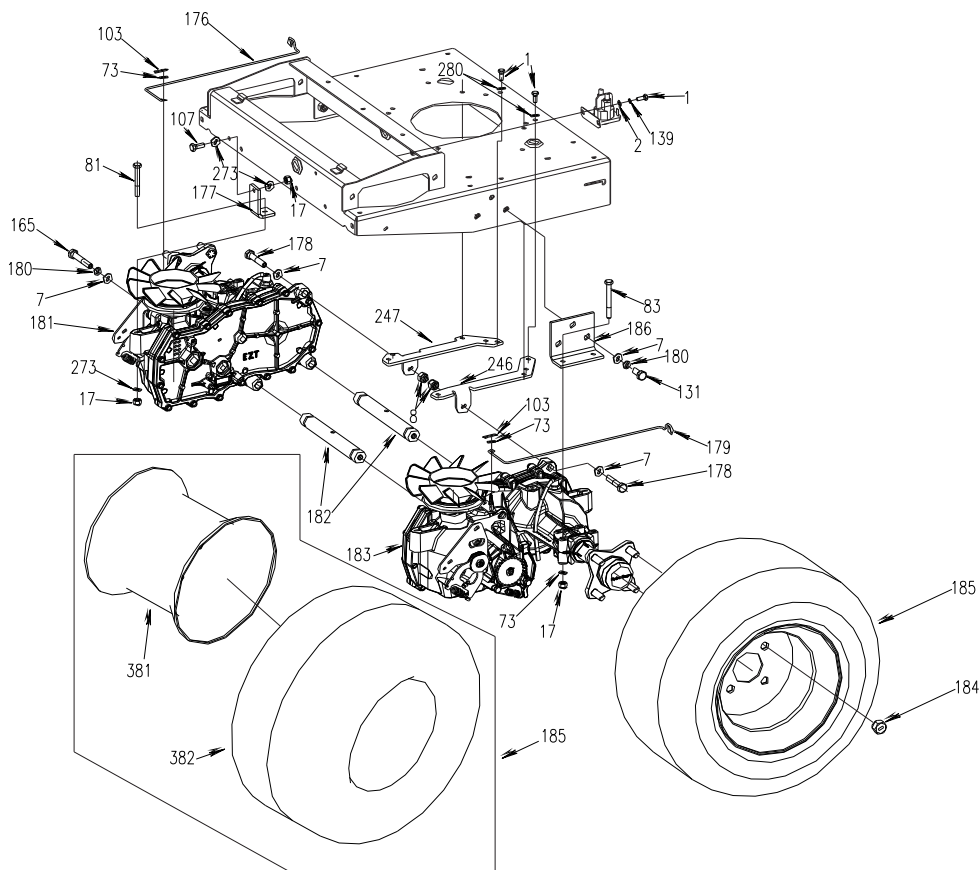

46S Driving System

Ref	Parts NO	Description	46S
1	B5783-616	Hex Hd. Bolt M6×16	×
2	B97. 1-6	Flat Washer M6	×
7	B97. 1-10	Flat Washer M10	×
17	B6182-8	Locknut M8	×
73	B97. 1-8	Flat Washer M8	×
81	B5782-860	Hex Hd. Bolt M8×60	×
83	B5782-870	Bolt M8×70	×
103	XSZ56-1-17	Hair Pin	×
107	B5783-825	Bolt M8×25	×
131	B5783-1025	Bolt M10×25	×
139	B93-6	Split Lock Washer M6	×
165	B5782-1060	Bolt M10×60	×
176	5002024	Right Pressure Relief	×
177	5002012	Fixed Plate, Front	×

Ref	Parts NO	Description	46S
178	B5782-1050	Bolt M10×50	×
179	5002023	Left Pressure Relief Rod	×
180	B93-10	Washer M10	×
181	5002011	Right Drive Axle	×
182	5002080	Axle Weldment	×
183	5002010	Left Drive Axle	×
184	5000001	Nut 1/2-20UNF	×
185	5000050	Tire 18×9.5-8	×
186	5002013	Outer Axle Mounting	×
246	5002014	Left Inner Axle Mounting	×
247	5002015	Right Inner Axle	×
273	2800006	Washer M8	×
280	2802183	Washer M6	×
381	5000052	Rim 8×7	×
382	5000051	Tire 18×9.5-8	×