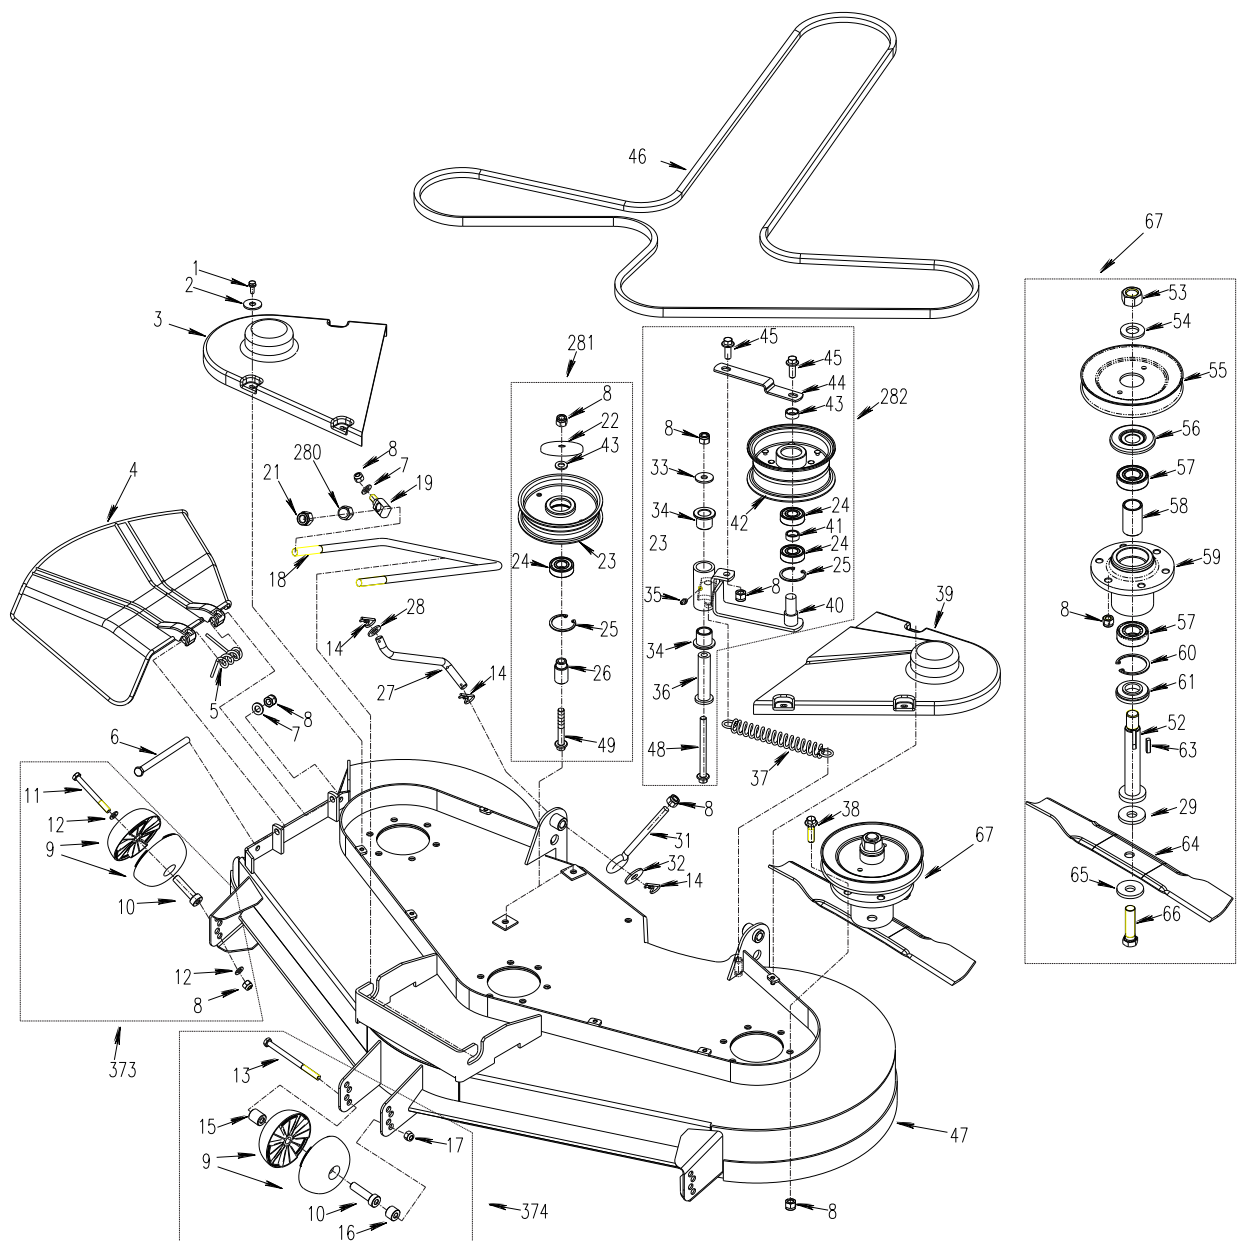

WORLDLAWN®

50U Mower Deck Assembly

WORLD LAWN®

50U Mower Deck Assembly

Ref	Parts NO	Description	50U	Ref	Parts NO	Description	50U
1	B5783-616	Hex Hd. Bolt M6×16	×	37	5207015	Deck Belt Tension Spring	×
2	B96-6	Flat Washer M6	×	38	B5787-1035	Bolt M10×35	×
3	5001016	RH Belt Cover	×	39	5001017	LH Belt Cover	×
4	5001004	Discharge Chute	×	40	5001090	Deck Belt Tension Arm	×
5	5001007	Torsion Spring	×	41	5201077	Bearing Spacer	×
6	2802008	Bolt M8×160	×	42	5201064	Tension Pulley	×
7	B97. 1-10	Flat Washer M10	×	43	5201078	Bearing Spacer M10	×
8	B6182-10	Locknut M10	×	44	5001082	Tension Pulley Brace	×
9	T001121	Floating Pulley	×	45	B5787-1025	Hex Hd. Bolt M10×25	×
10	T001122	Bolt Sleeve	×	46	5001002	Blade Drive Belt	×
11	B5782-880	Bolt M8 X80	×	47	5001340	Deck Weldment	×
12	B97. 1-8	Flat Washer M8	×	48	B5787-10110	Bolt M10×110	×
13	B5782-10100	Bolt M10×100	×	49	B5787-1070	Hex Hd. Bolt M10×70	×
14	5202012	Hair Pin	×	52	6011143	Spindle Shaft	×
15	5001331	Bushing 1	×	53	B6171-20	Nut M20×1.5	×
16	5001332	Bushing 2	×	54	5201048	Disk Spring Washer M20	×
17	B6182-8	Locknut M8	×	55	5001306	Blade Pulley	×
18	5001302	Front Deck Support Rod	×	56	5201044	Top Dust Cover	×
19	5001303	Support Rod Pivot Bushing	×	57	B276-6205RS	Bearing 6205-2RS	×
21	B6182-12	Nut M12	×	58	5201049	Spindle Bearing Spacer	×
22	5201291	Bearing Cover	×	59	5201050	Spindle Housing	×
23	5201012	Stationary Idler	×	60	B893. 1-52	Snap Ring M52	×
24	B276-6203RS	Bearing 6203-2RS	×	61	5201043	Lower Dust Guard	×
25	B893. 1-40	Snap Ring M40	×	63	B1096-B625	Key B6×25	×
26	5201011	Idler Spacer Bushing	×	64	5001001U	Blade	×
27	5001005	Deck Stabilizer Rod	×	65	5201042	Disk Spring Washer M16	×
28	B97. 1-12	Flat Washer M12	×	66	B5785-161560	Bolt M16×1.5×60	×
29	5001301	Blade Washer	×	67	5001305	Spindle Assembly	×
31	5001008	Deck lift Rod	×	280	B6172-12	Nut M12	×
32	5001006	Washer M12	×	281	5201010	Tension Pulley Assembly	×
33	5001083	Washer M10	×	282	5001080	Tension Pulley Assembly	×
34	3301003	Flange Bushing 20×26×25	×	373	T001120	Anti Scalp Roller Assembly	×
35	B1152-6	Grease Fitting M6	×	374	5001330	Anti Scalp Roller Assembly	×
36	5001081	Pivot Tensioner Mount	×