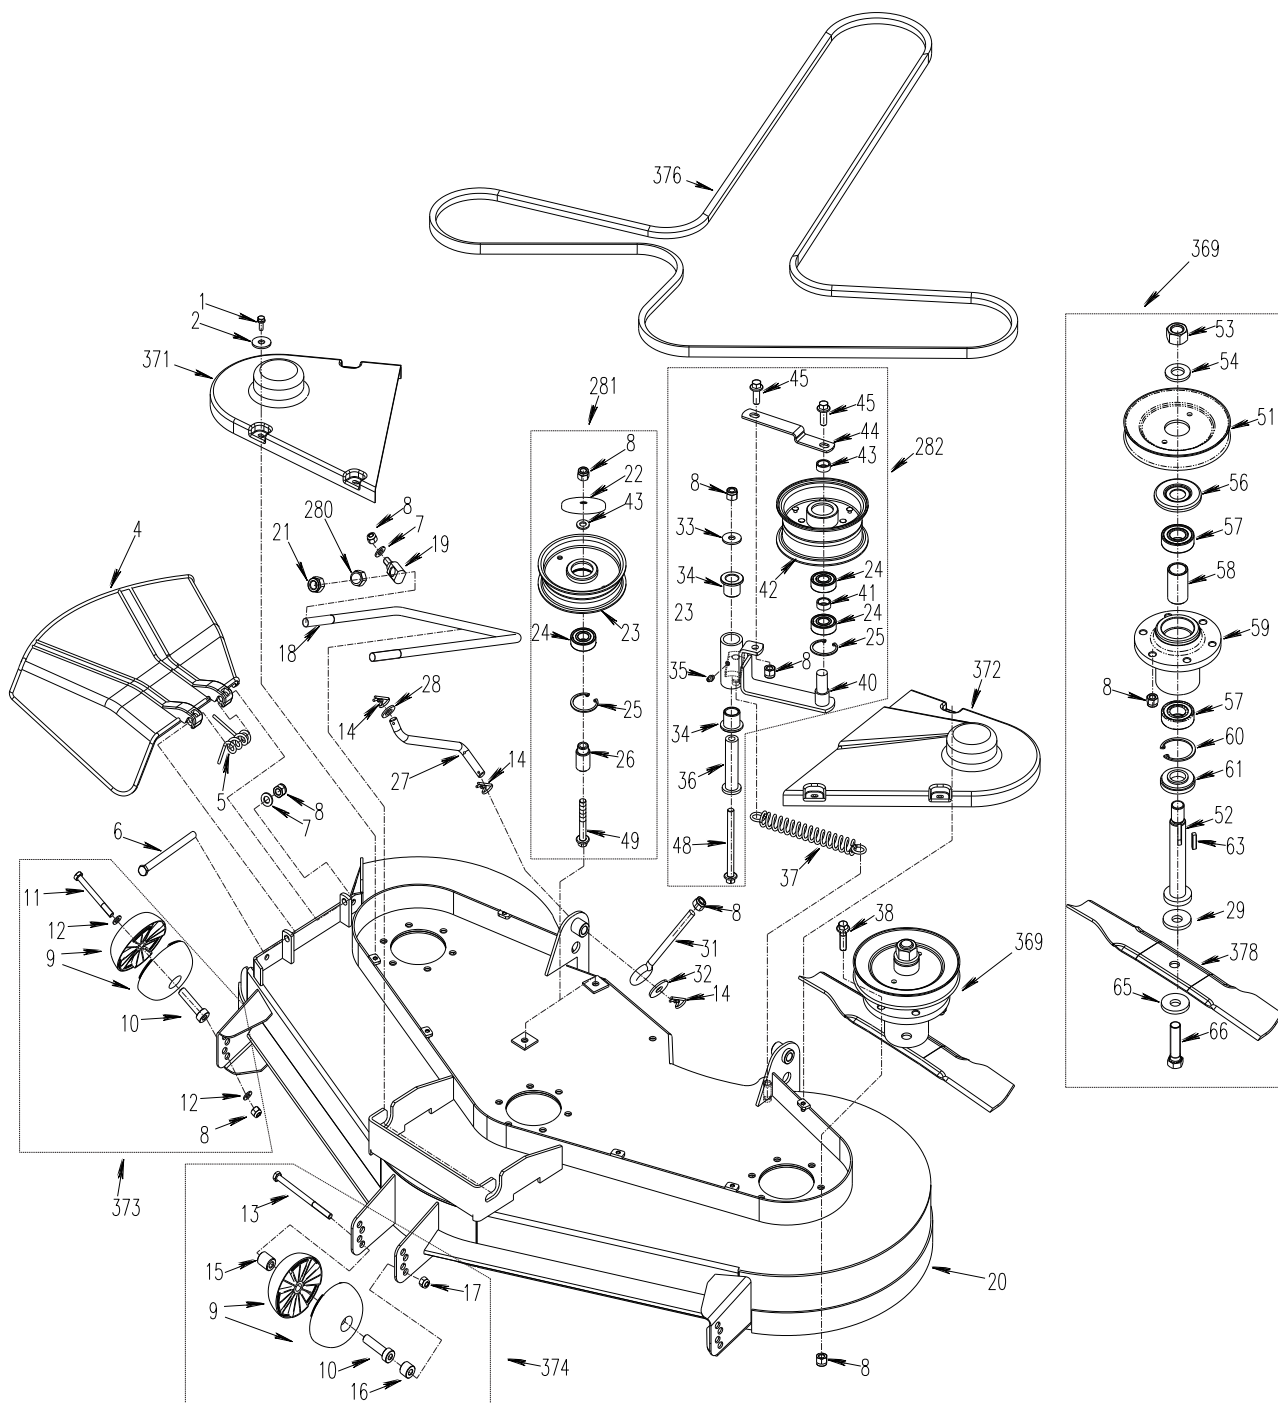

46S Mower Deck Assembly

46S Mower Deck Assembly

Ref	Parts NO	Description	46S	Ref	Parts NO	Description	46S
1	B5783-616	Hex Hd. Bolt M6×16	×	37	5207015	Deck Belt Tension Spring	×
2	B96-6	Washer M6	×	38	B5787-1035	Bolt M10×35	×
4	5001004	Discharge Chute	×	40	5001090	Deck Belt Tension Arm	×
5	5001007	Torsion Spring	×	41	5201077	Bearing Spacer	×
6	2802008	Bolt M8×160	×	42	5201064	Tension Pulley	×
7	B97. 1-10	Flat Washer M10	×	43	5201078	Bearing Spacer M10	×
8	B6182-10	Locknut M10	×	44	5001082	Tension Pulley Brace	×
9	T001121	Floating Pulley	×	45	B5787-1025	Hex Hd. Bolt M10×25	×
10	T001122	Bolt Sleeve	×	48	B5787-10110	Bolt M10×110	×
11	B5782-880	Bolt M8 X80	×	49	B5787-1070	Hex Hd. Bolt M10×70	×
12	B97. 1-8	Flat Washer M8	×	51	4601356	Blade Pulley	×
13	B5782-10100	Bolt M10×100	×	52	6011143	Spindle Shaft	×
14	5202012	Hair Pin	×	53	B6171-20	Nut M20×1.5	×
15	5001331	Bushing 1	×	54	5201048	Disk Spring Washer M20	×
16	5001332	Bushing 2	×	56	5201044	Top Dust Cover	×
17	B6182-8	Locknut M8	×	57	B276-6205RS	Bearing 6205-2RS	×
18	5001302	Front Deck Support Rod	×	58	5201049	Spindle Bearing Spacer	×
19	5001303	Support Rod Pivot Bushing	×	59	5201050	Spindle Housing	×
20	4601340	Deck Weldment	×	60	B893. 1-52	Snap Ring M52	×
21	B6182-12	Nut M12	×	61	5201043	Lower Dust Guard	×
22	5201291	Bearing Cover	×	63	B1096-B625	Key B6×25	×
23	5201012	Stationary Idler	×	65	5201042	Disk Spring Washer M16	×
24	B276-6203RS	Bearing 6203-2RS	×	66	B5785-161560	Bolt M16×1.5×60	×
25	B893. 1-40	Snap Ring M40	×	280	B6172-12	Nut M12	×
26	5201011	Idler Spacer Bushing	×	281	5201010	Tension Pulley Assembly	×
27	5001005	Deck Stabilizer Rod	×	282	5001080	Tension Pulley Assembly	×
28	B97. 1-12	Flat Washer M12	×	369	4601355	Spindle Assembly	×
29	5001301	Blade Washer	×	371	4601119	Right Belt Pulley Safety	×
31	5001008	Deck lift Rod	×	372	4601120	Left Belt Pulley Safety Guard	×
32	5001006	Washer M12	×	373	T001120	Anti Scalp Roller Assembly	×
33	5001083	Washer M10	×	374	5001330	Anti Scalp Roller Assembly	×
34	3301003	Flange Bushing 20×26×25	×	376	4601002	Blade Drive Belt	×
35	B1152-6	Grease Fitting M6	×	378	4601001U	Blade	×
36	5001081	Pivot Tensioner Mount	×