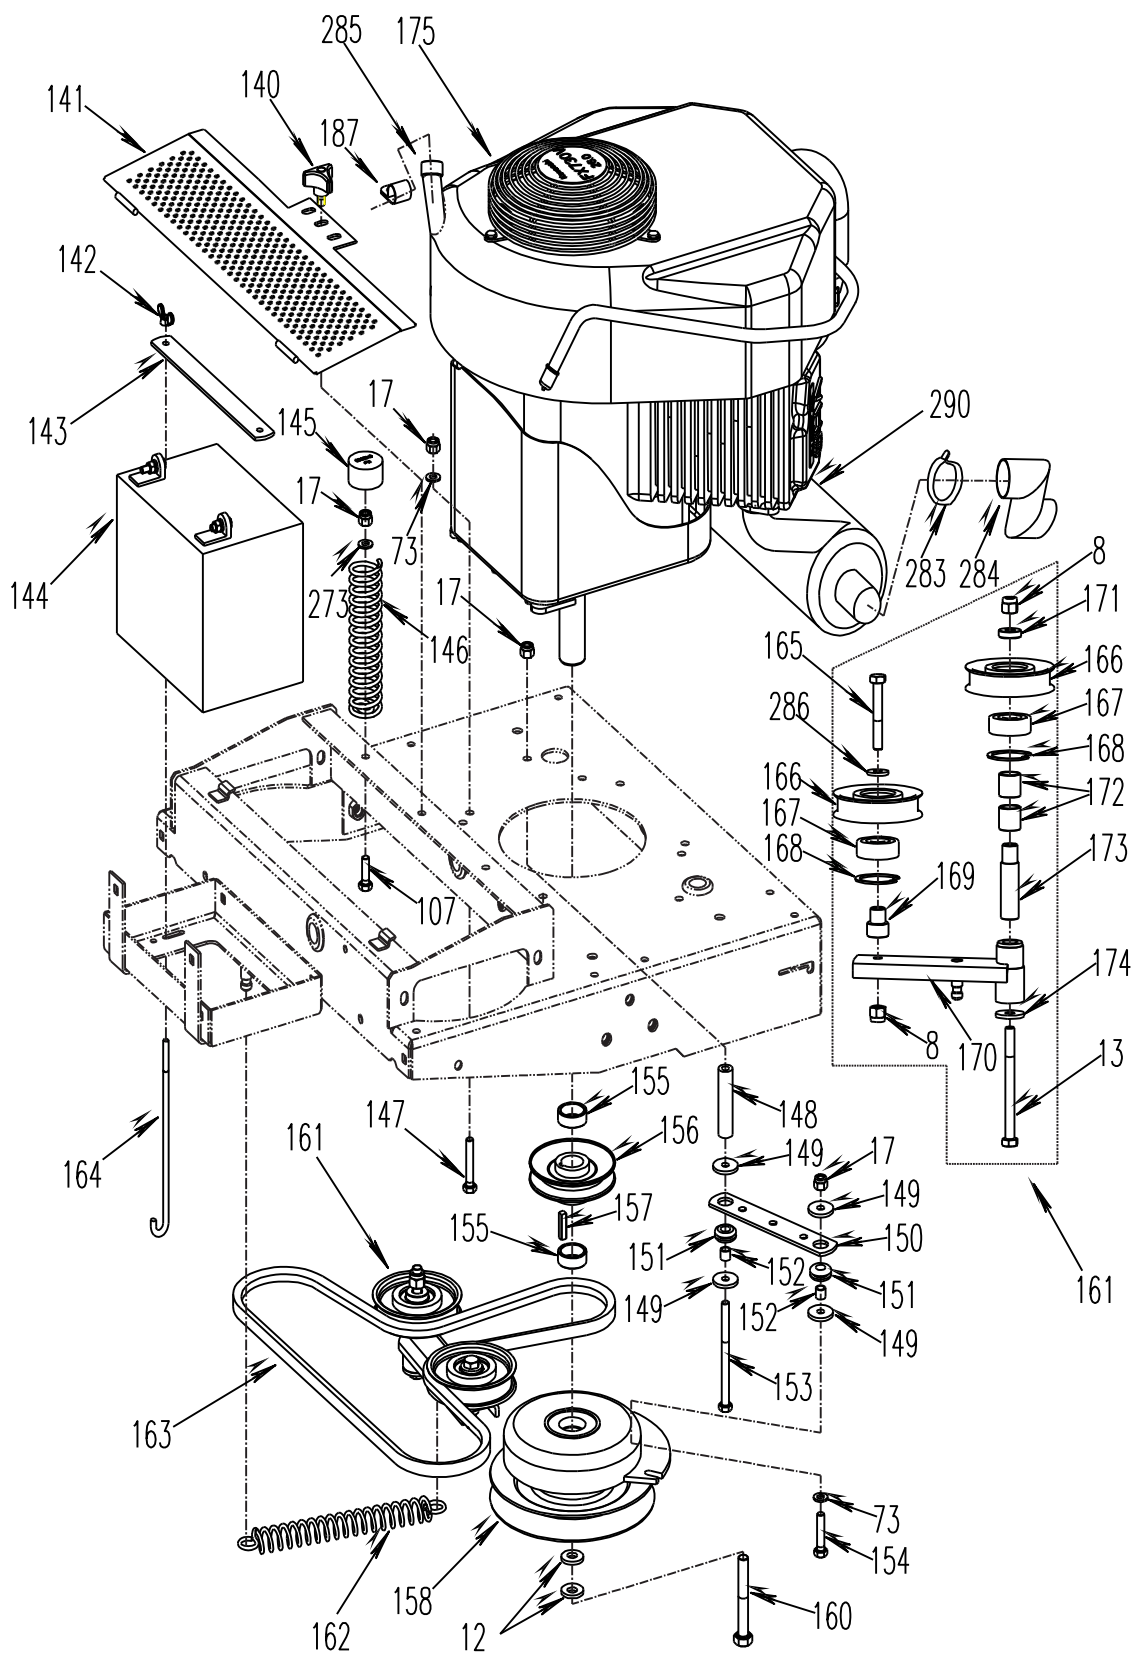

Engine System

Engine System

Ref	Parts NO	Description	46S	50U	60U	Ref	Parts NO	Description	46S	50U	60U
8	B6182-10	Locknut M10	×	×	×	12	5201061	Disk Spring Washer	×	×	×
13	B5782-10100	Bolt M10×100	×	×	×	160	5203412	Bolt 7/16-20UNF×3	×	×	×
17	B6182-8	Locknut M8	×	×	×	161	5002160	Tension Pulley	×	×	
73	B97. 1-8	Flat Washer M8	×	×	×		6012010	Tension Pulley			×
107	B5783-825	Bolt M8×25	×	×	×	162	4806004	Tension Pulley Spring	×	×	×
140	3302190	Three Arm Knob	×	×	×	163	5002004	Pump Drive Belt	×	×	
141	5002195	Fan Cover	×	×	×		6012004	Pump Drive Belt			×
142	B62-6	Wing Nut M6	×	×	×	164	5208203	Battery Clamp Bolt	×	×	×
143	3203004	Battery Strap	×	×	×	165	B5782-1060	Bolt M10×60	×	×	×
144	5208002	Battery 12V	×	×	×	166	5002175	Tension Idler	×	×	×
145	5203045	Spring Cap	×	×	×	167	B276-6303RS	Bearing 6303-2RS	×	×	×
146	5002022	Spring	×	×	×	168	B893. 2-47	Snap Ring M47	×	×	×
147	B5783-845	Bolt M8×45	×	×	×	169	5002161	Tension Pulley Spacer	×	×	×
148	5002159	Clutch Stop	×	×	×	170	5002165	Pump Tension Arm	×	×	×
149	5203408	Washer M8	×	×	×	171	5002164	Tension Idler Spacer	×	×	×
150	5203411	Clutch Stop Strap	×	×	×	172	B2685-202420	Bearing 20×24×20	×	×	×
151	5203410	Rubber Washer	×	×	×	173	5002163	Pivot Bushing	×	×	×
152	5203409	Clutch Stop	×	×	×	174	3307004	Washer M11	×	×	×
153	B5782-8100	Bolt M8×100	×	×	×	175	5002158	KawasakiEngine24HP		×	×
154	B5783-835	Hex Hd Bolt M8	×	×	×		5002155	BS Engine(20HP)	×		
155	3607002	Engine Shaft	×	×	×		5002156	BS Engine(26HP)		×	×
156	5002152	Pump Drive	×	×	×	187	3601020	Wire Clamp	×	×	
157	5203405	Key 6.35×25	×	×	×	273	2800006	Washer M8	×	×	×
158	4804005	Electric Clutch	×	×	×	285	5203420	Oil Drain Pipe (Kawa)		×	
						286	3302058	Washer M10	×	×	×
						290	5002268	Muffler (Kawasaki FR)	×	×	×
							5002269	Muffler(B&S)	×	×	×