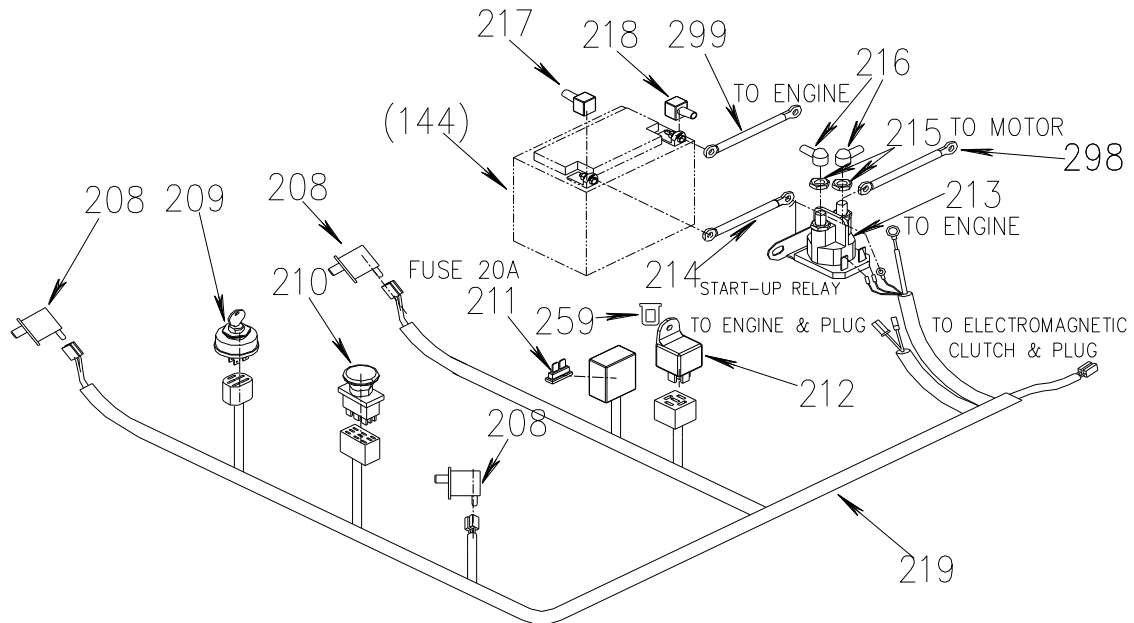

Electrical System

Ref	Parts NO	Description	46S	50U	60U
208	5008003	Plunger Switch	×	×	×
209	5208003	Ignition Switch	×	×	×
210	5208022	PTO Switch	×	×	×
211	5208007	Fuse 20A	×	×	×
212	5208011	Relay 12V	×	×	×
213	5208043	Starter Relay	×	×	×
214	5208004	Battery Cables (+550)	×	×	×
298	5008006	Motor Wiring	×	×	×
299	5008008	Power Cord (+)	×	×	×

Ref	Parts NO	Description	46S	50U	60U
215	5008005	Nut 5/16-24UNF	×	×	×
216	2808107	Relay Cable Cover	×	×	×
217	3312032	Cover (positive)	×	×	×
218	3312031	Cover (negative)	×	×	×
219	5008021	Wiring Harness (Kawasaki)		×	
	5008031	Wiring Harness (BS20/26HP)	×		×
259	5008012	Relay	×	×	×