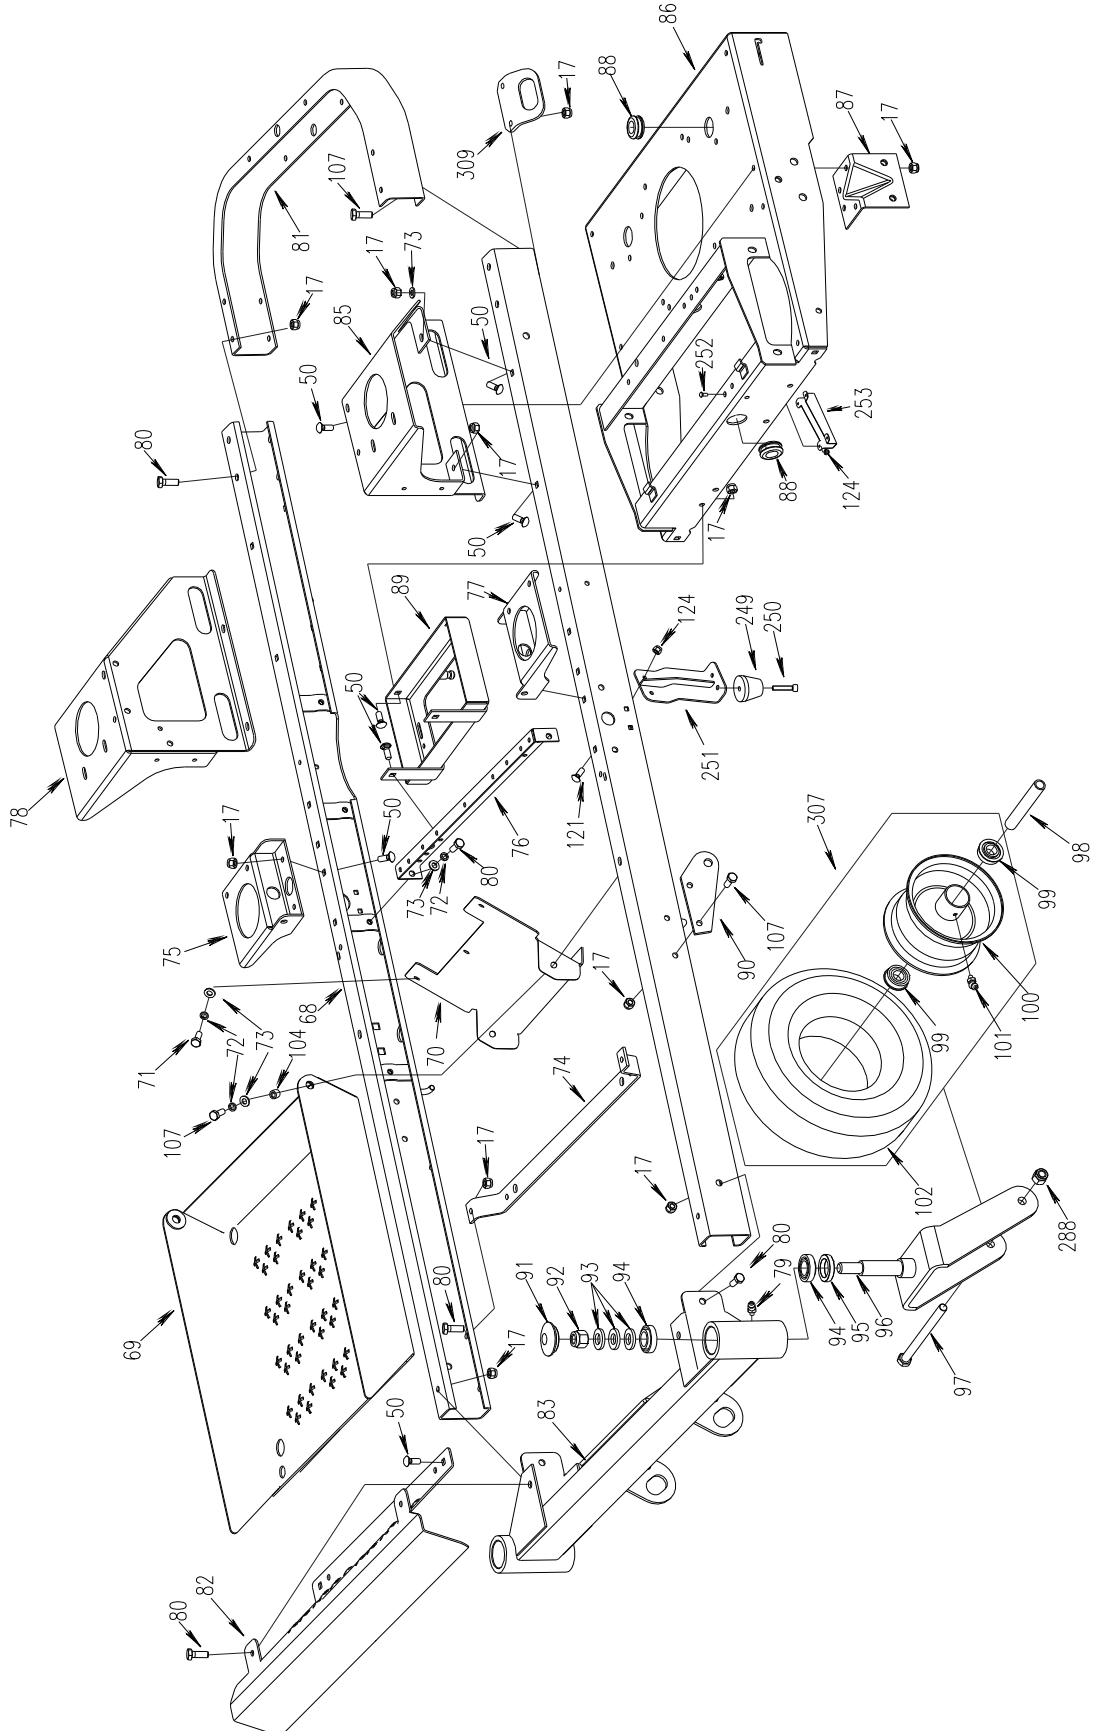

Frame Assembly

Ref	Parts NO	Description	46S	50U	60U
17	B6182-8	Locknut M8	×	×	×
50	B801-820	Hex Hd. Bolt M8×20	×	×	×
68	5002335	Right Beam	×	×	×
69	5002355	Foot Plate	×	×	×
70	5002305	Panel	×	×	×
71	B5783-816	Hex Hd. Bolt M8×16	×	×	×
72	B93-8	Split Lock Washer M8	×	×	×
73	B97. 1-8	Flat Washer M8	×	×	×
74	5002321	Front Supporting Plate	×	×	×
75	5002017	Front RH Tank Bracket	×	×	×
76	5002322	Middle Cross Beam	×	×	×
77	5002016	Front LH Tank Bracket	×	×	×
78	5002310	Rear RH Tank Bracket	×	×	×
79	B1152-8	Grease Fitting M8×1	×	×	×
80	B5783-820	Hex Hd. Bolt M8×20	×	×	×
81	5002323	Rear Guard	×	×	×
82	5002307	Front Bump	×	×	×
83	5002325	Front Beam	×	×	×
85	5002330	Rear LH Tank Bracket	×	×	×
86	5002060	Engine Base	×	×	×
87	5002085	Frame Brace	×	×	×
88	4LZ2. 16. 4-04	Rubber Bushing M29	×	×	×
89	5002336	Battery Tray	×	×	×
90	5002308	Stabilizer Arm Mount	×	×	×

Ref	Parts NO	Description	46S	50U	60U
91	5002020	Caster Pivot Cap	×	×	×
92	B6182-16	Nut M16	×	×	×
93	5002091	Spring washer M16	×	×	×
94	B297-32922	Bearing 329/22	×	×	×
95	B9877. 1-28407	Grease Seal 28×40×7	×	×	×
96	5002095	Caster Wheel Yoke	×	×	×
97	B5782-12150	Bolt M12×150	×	×	×
98	5002092	Caster Wheel Bushing	×	×	×
99	5002103	Bearing	×	×	×
100	5002102	Rim 5×3	×	×	×
101	3301055	45° Grease Fitting M6	×	×	×
102	5002101	Tire 11×4	×	×	×
104	5002007	Foot Plate Pivot Bushing	×	×	×
107	B5783-825	Bolt M8×25	×	×	×
121	B801-616	Bolt M6×16	×	×	×
124	B6182-6	Locknut M6	×	×	×
249	5201003	Bumper Block	×	×	×
250	B70-630	Screw M6×30	×	×	×
251	5002365	Deck Stop	×	×	×
252	B823-620	Bolt M6×20	×	×	×
253	5002265	Safety Guard	×	×	×
288	B6182-12	Nut M12	×	×	×
307	5002100	Front Wheel	×	×	×
309	5009026	Fixed Plate	×	×	×