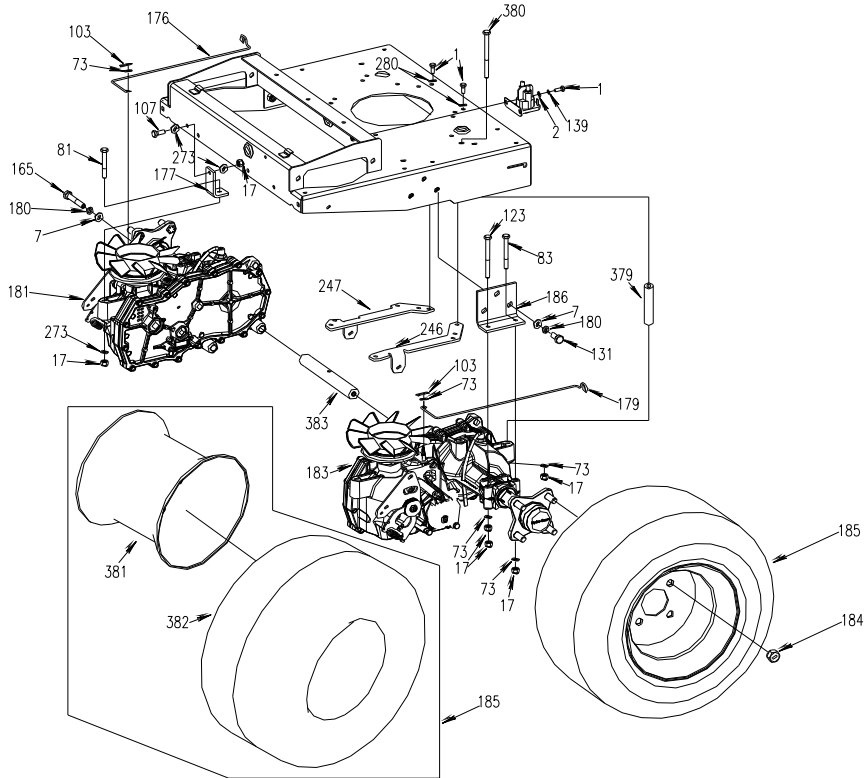

50U60U Driving System

Ref	Parts NO	Description	50U	60U
1	B5783-616	Hex Hd. Bolt M6×	×	×
2	B97. 1-6	Flat Washer M6	×	×
7	B97. 1-10	Flat Washer M10	×	×
17	B6182-8	Locknut M8	×	×
73	B97. 1-8	Flat Washer M8	×	×
81	B5782-860	Hex Hd. Bolt M8×	×	×
83	B5782-870	Bolt M8×70	×	×
103	XSZ56-1-17	Hair Pin	×	×
107	B5783-825	Bolt M8×25	×	×
123	B5782-880	Bolt M8×80	×	×
131	B5783-1025	Bolt M10×25	×	×
139	B93-6	Split Lock Washer	×	×
165	B5782-1060	Bolt M10×60	×	×
176	5002024	Right Pressure	×	×
177	5002012	Fixed Plate, Front	×	×

Ref	Parts NO	Description	50U	60U
179	5002023	Left Pressure Relief Rod	×	×
180	B93-10	Washer M10	×	×
181	6012014	Right Drive Axle	×	×
183	6012013	Left Drive Axle	×	×
184	5000001	Nut 1/2-20UNF	×	×
185	5000050	Tire 18×9.5-8	×	×
186	5002013	Outer Axle Mounting	×	×
246	5002014	Left Inner Axle	×	×
247	5002015	Right Inner Axle	×	×
273	2800006	Washer M8	×	×
280	2802183	Washer M6	×	×
379	6012005	Spacer Bushing	×	×
380	B5782-8130	Bolt M8×130	×	×
381	5000052	Rim 8×7	×	×
382	5000051	Tire 18×9.5-8	×	×
383	6012020	Axle	×	×