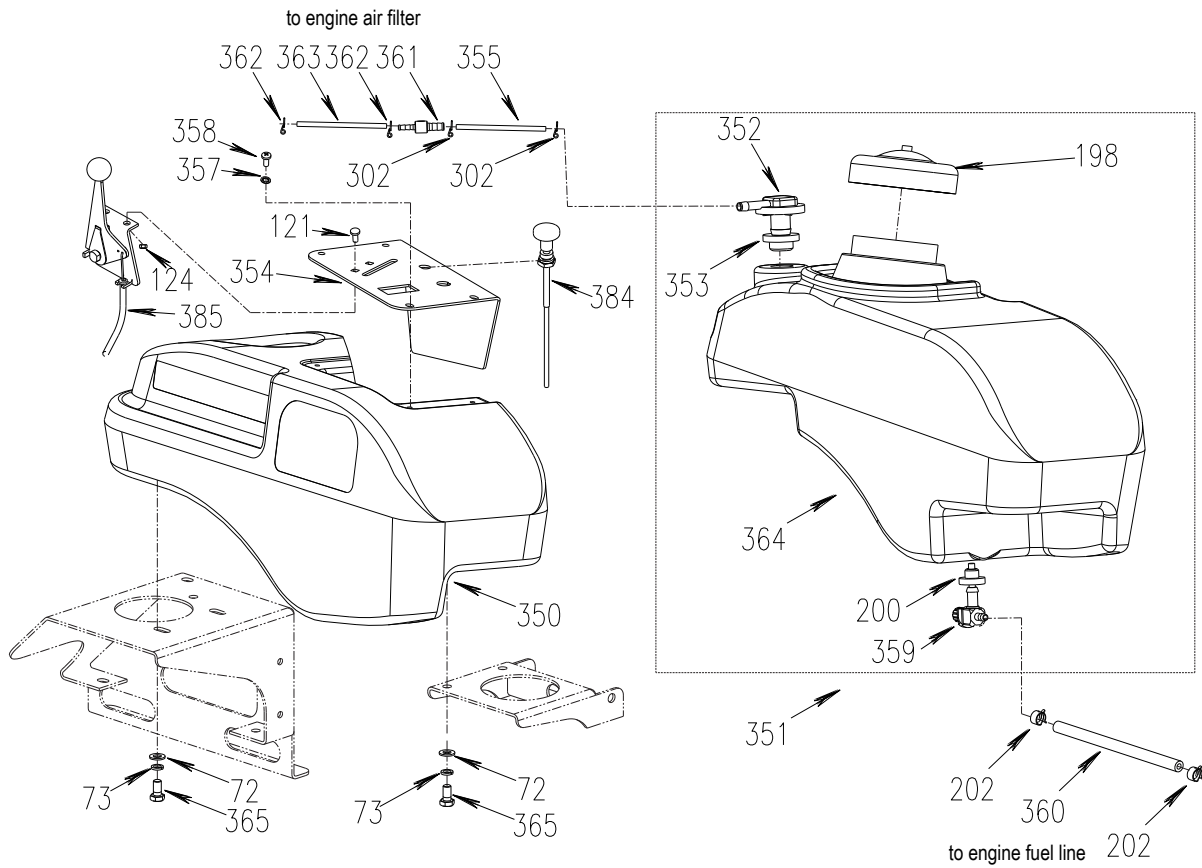

Fuel Tank Assembly

Ref	Parts NO	Description	46S	50U	60U
72	B93-8	Split Lock	×	×	×
73	B97. 1-8	Flat Washer M8	×	×	×
198	363413	Fuel Tank Cap	×	×	×
200	3307023B	Grommet	×	×	×
202	B8870-16	Hose Clamp	×	×	×
302	12105-1P68FS-0000	Flexible Clamp	×	×	×
350	5000124	Right Fender	×	×	×
351	5000121	Left Fuel Tank	×	×	×
352	363411	Vent Valve	×	×	×
353	363412	Vent Grommet	×	×	×
354	5000152	Control Panel 1	×	×	×
355	5000140	Fuel Line (Φ8.5	×	×	×
357	B861. 1-5	Washer M5	×	×	×
358	5000129	British Bolt	×	×	×

Ref	Parts NO	Description	46S	50U	60U
359	393044	Right-angle Switch	×	×	×
360	5000144	Fuel Line		×	
	5000141	Fuel Line	×		×
361	5000130	Adaptor	×	×	×
362	3307041	Clamp	×	×	×
363	5000142	Fuel Line	×		×
	5000143	Fuel Line		×	
364	5000123	Left Fuel Tank	×	×	×
365	4802012	Bolt 5/16-18UNC	×	×	×
384	4606020	Choke Cable	×	×	×
385	2806005	Throttle Cable	×	×	×