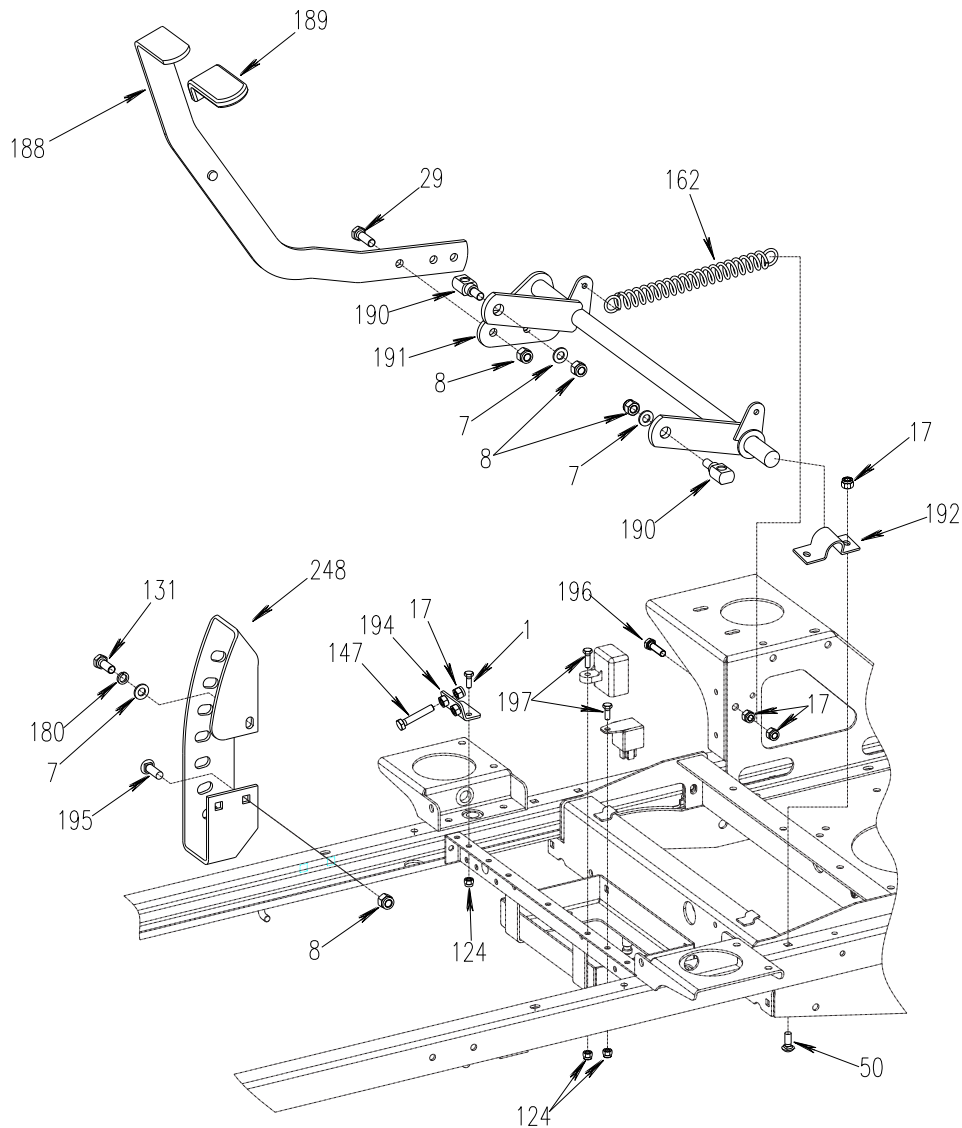

Ref	Parts NO	Description	46S
178	B5782-1050	Bolt M10×50	×
179	5002023	Left Pressure Relief Rod	×
180	B93-10	Washer M10	×
181	5002011	Right Drive Axle	×
182	5002080	Axle Weldment	×
183	5002010	Left Drive Axle	×
184	5000001	Nut 1/2-20UNF	×
185	5000050	Tire 18×9.5-8	×
186	5002013	Outer Axle Mounting	×
246	5002014	Left Inner Axle Mounting	×
247	5002015	Right Inner Axle	×
273	2800006	Washer M8	×
280	2802183	Washer M6	×
381	5000052	Rim 8×7	×
382	5000051	Tire 18×9.5-8	×

50U60U Driving System

Ref	Parts NO	Description	50U	60U
1	B5783-616	Hex Hd. Bolt M6×	×	×
2	B97. 1-6	Flat Washer M6	×	×
7	B97. 1-10	Flat Washer M10	×	×
17	B6182-8	Locknut M8	×	×
73	B97. 1-8	Flat Washer M8	×	×
81	B5782-860	Hex Hd. Bolt M8×	×	×
83	B5782-870	Bolt M8×70	×	×
103	XSZ56-1-17	Hair Pin	×	×
107	B5783-825	Bolt M8×25	×	×
123	B5782-880	Bolt M8×80	×	×
131	B5783-1025	Bolt M10×25	×	×
139	B93-6	Split Lock Washer	×	×
165	B5782-1060	Bolt M10×60	×	×
176	5002024	Right Pressure	×	×
177	5002012	Fixed Plate, Front	×	×

Ref	Parts NO	Description	50U	60U
179	5002023	Left Pressure Relief Rod	×	×
180	B93-10	Washer M10	×	×
181	6012014	Right Drive Axle	×	×
183	6012013	Left Drive Axle	×	×
184	5000001	Nut 1/2-20UNF	×	×
185	5000050	Tire 18×9.5-8	×	×
186	5002013	Outer Axle Mounting	×	×
246	5002014	Left Inner Axle	×	×
247	5002015	Right Inner Axle	×	×
273	2800006	Washer M8	×	×
280	2802183	Washer M6	×	×
379	6012005	Spacer Bushing	×	×
380	B5782-8130	Bolt M8×130	×	×
381	5000052	Rim 8×7	×	×
382	5000051	Tire 18×9.5-8	×	×
383	6012020	Axle	×	×

WORLDLAWN®

Deck Height

Ref	Parts NO	Description	46S	50U	60U
1	B5783-616	Hex Hd. Bolt M6×16	×	×	×
7	B97. 1-10	Flat Washer M10	×	×	×
8	B6182-10	Locknut M10	×	×	×
17	B6182-8	Locknut M8	×	×	×
29	B5783-1030	Hex Hd. Bolt M10×30	×	×	×
50	B801-820	Hex Hd. Bolt M8×20	×	×	×
124	B6182-6	Locknut M6	×	×	×
131	B5783-1025	Bolt M10×25	×	×	×
147	B5783-845	Bolt M8×45	×	×	×
162	4806004	Tension Pulley Spring	×	×	×
180	B93-10	Washer M10	×	×	×