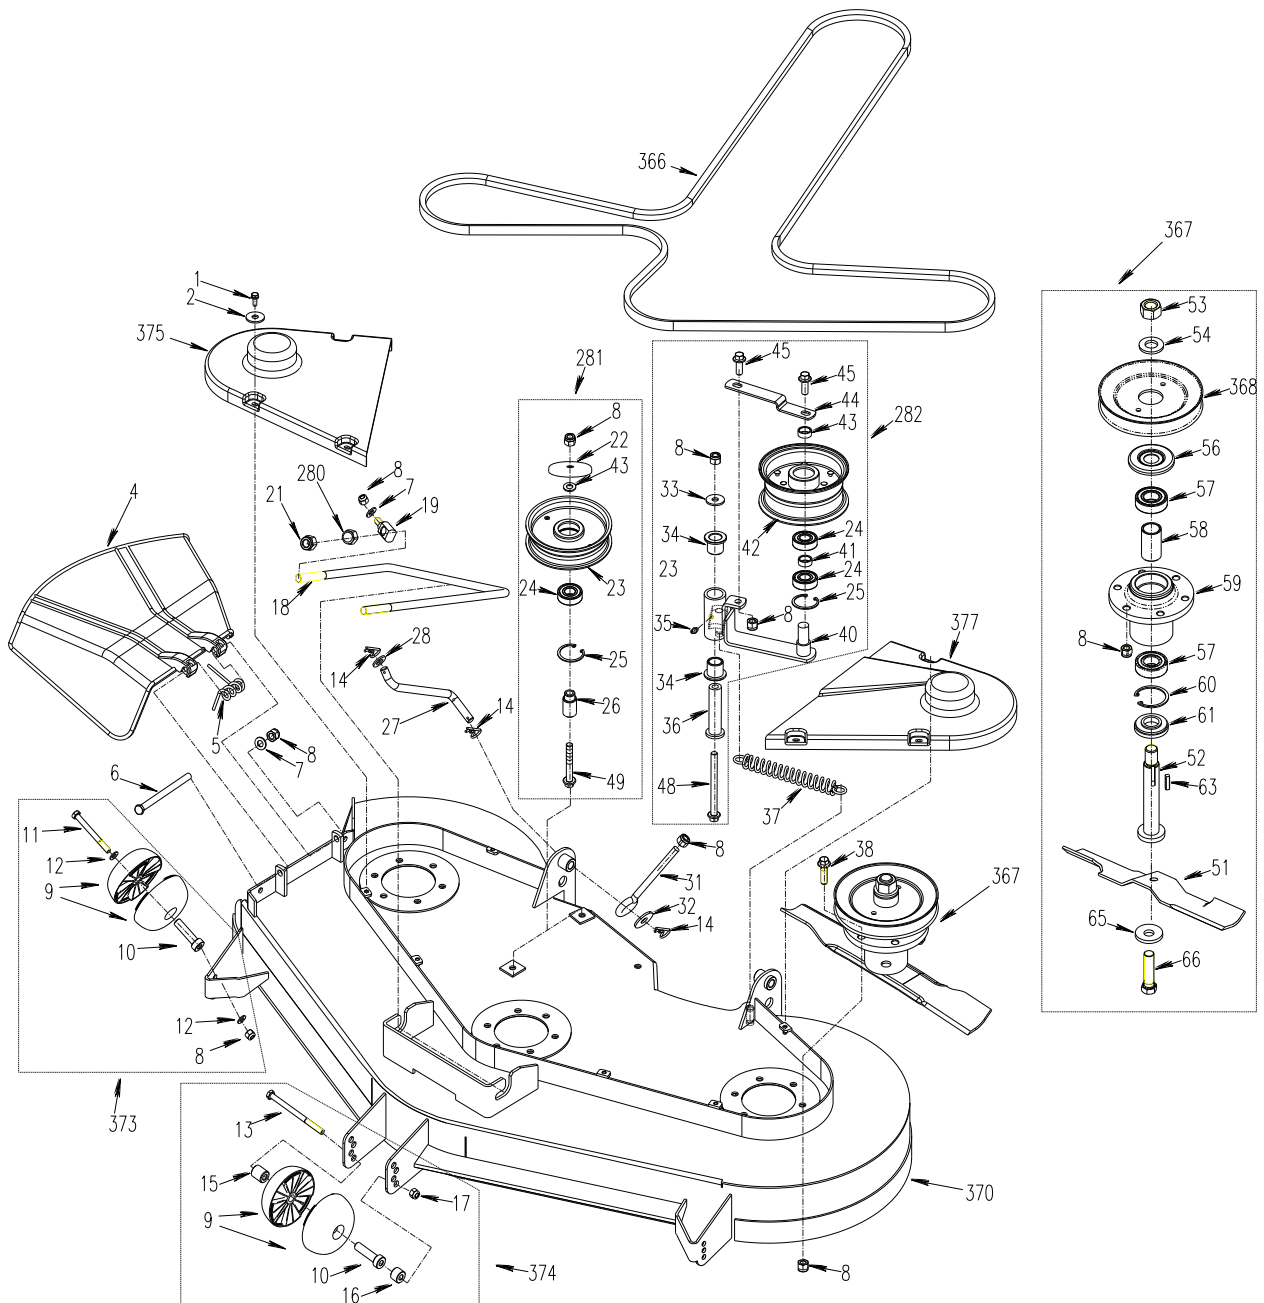

WORLDLAWN®

60U Mower Deck Assembly

60UMower Deck Assembly

Ref	Parts NO	Description	60U	Ref	Parts NO	Description	60U
1	B5783-616	Hex Hd. Bolt M6×16	×	37	5207015	Deck Belt Tension Spring	×
2	B96-6	Washer M6	×	38	B5787-1035	Bolt M10×35	×
4	5001004	Discharge Chute	×	40	5001090	Deck Belt Tension Arm	×
5	5001007	Torsion Spring	×	41	5201077	Bearing Spacer	×
6	2802008	Bolt M8×160	×	42	5201064	Tension Pulley	×
7	B97. 1-10	Flat Washer M10	×	43	5201078	Bearing Spacer M10	×
8	B6182-10	Locknut M10	×	44	5001082	Tension Pulley Brace	×
9	T001121	Floating Pulley	×	45	B5787-1025	Hex Hd. Bolt M10×25	×
10	T001122	Bolt Sleeve	×	48	B5787-10110	Bolt M10×110	×
11	B5782-880	Bolt M8 X80	×	49	B5787-1070	Hex Hd. Bolt M10×70	×
12	B97. 1-8	Flat Washer M8	×	51	6001004U	Blade	×
13	B5782-10100	Bolt M10×100	×	52	6011143	Spindle Shaft	×
14	5202012	Hair Pin	×	53	B6171-20	Nut M20×1.5	×
15	5001331	Bushing 1	×	54	5201048	Disk Spring Washer M20	×
16	5001332	Bushing 2	×	56	5201044	Top Dust Cover	×
17	B6182-8	Locknut M8	×	57	B276-6205RS	Bearing 6205-2RS	×
18	5001302	Front Deck Support Rod	×	58	5201049	Spindle Bearing Spacer	×
19	5001303	Support Rod Pivot Bushing	×	59	5201050	Spindle Housing	×
21	B6182-12	Nut M12	×	60	B893. 1-52	Snap Ring M52	×
22	5201291	Bearing Cover	×	61	5201043	Lower Dust Guard	×
23	5201012	Stationary Idler	×	63	B1096-B625	Key B6×25	×
24	B276-6203RS	Bearing 6203-2RS	×	65	5201042	Disk Spring Washer M16	×
25	B893. 1-40	Snap Ring M40	×	66	B5785-161560	Bolt M16×1.5×60	×
26	5201011	Idler Spacer Bushing	×	280	B6172-12	Nut M12	×
27	5001005	Deck Stabilizer Rod	×	281	5201010	Tension Pulley Assembly	×
28	B97. 1-12	Flat Washer M12	×	282	5001080	Tension Pulley Assembly	×
31	5001008	Deck lift Rod	×	366	6011001	Blade Drive Belt	×
32	5001006	Washer M12	×	367	6011140	Spindle Assembly	×
33	5001083	Washer M10	×	368	6011141	Blade Pulley	×
34	3301003	Flange Bushing 20×26×25	×	370	6011040	Deck Weldment	×
35	B1152-6	Grease Fitting M6	×	373	T001120	Anti Scalp Roller Assembly	×
36	5001081	Pivot Tensioner Mount	×	374	5001330	Anti Scalp Roller Assembly	×
				375	6011003	Right Belt Cover	×
				377	6011002	Left Belt Cover	×