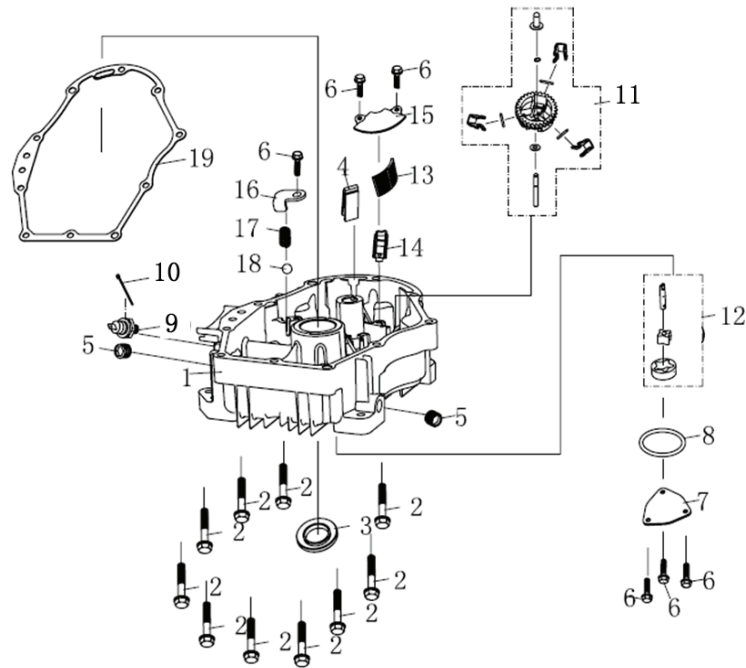

CRANK CASE COVER ASSEMBLY

	PART NUMBER	DESCRIPTION
3	380650770-0001	SEAL. OIL