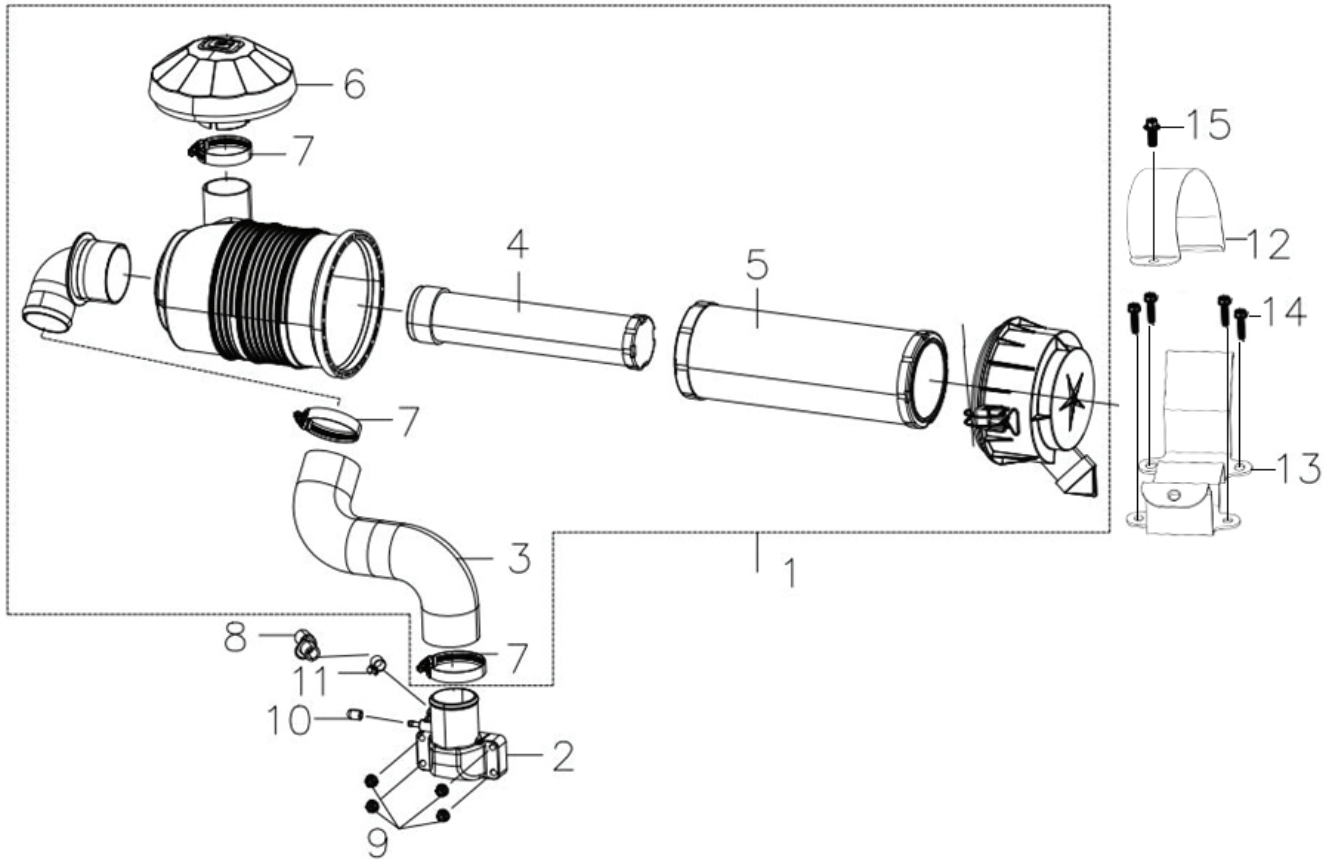

## AIR CLEANER ASSEMBLY

	<b>PART NUMBER</b>	<b>DESCRIPTION</b>
1	180010133-0003	FILTER, AIR
2	180280159-0001	SEAT, AIR FILTER
3	180180223-0001	TUBE, CONNECTING AIR FILTER
4	180100082-0001	ELEMENT, AIR FILTER COMBINATION
5	180100126-0001	ELEMENT, AIR FILTER COMBINATION
6	662710003-T390	ASSEMBLY, HOOP
8	380741163-0001	TUBE, BREATHER
12	182010036-0001	BRACKET, AIR CLEANER MOUNTING
13	182010037-0001	BRACKET, AIR CLEANER MOUNTING

# CRANK CASE COVER ASSEMBLY

	<b>PART NUMBER</b>	<b>DESCRIPTION</b>
3	380650770-0001	SEAL. OIL

## CRANK CASE ASSEMBLY

	<b>PART NUMBER</b>	<b>DESCRIPTION</b>
8	160200061-0001	PLATE, SIDE
14	380650337-0001	SEAL, OIL
15	150350046-0002	FILTER, OIL
17	110690043-0001	DIPSTICK, ASSEMBLY

## GOVERNOR ASSEMBLY

	<b>PART NUMBER</b>	<b>DESCRIPTION</b>
1	171600111-0001	SPRING, GOVENOR
2	173090003-0001	CLIP, LINKAGE
4	171620068-0001	BRACKET, THROTTLE
5	171590040-0001	ROD, THROTTLE
6	171610028-0001	SPRING, THROTTLE RETURN
7	171610038-0001	SPRING, THROTTLE RETURN
8	171680144-0001	PLATE, CONTROL
10	171650036-0001	ROD, CHOKE
12	171610048-0001	SPRING, THROTTLE RETURN
13	175400003-0001	CONTROL, IDLE