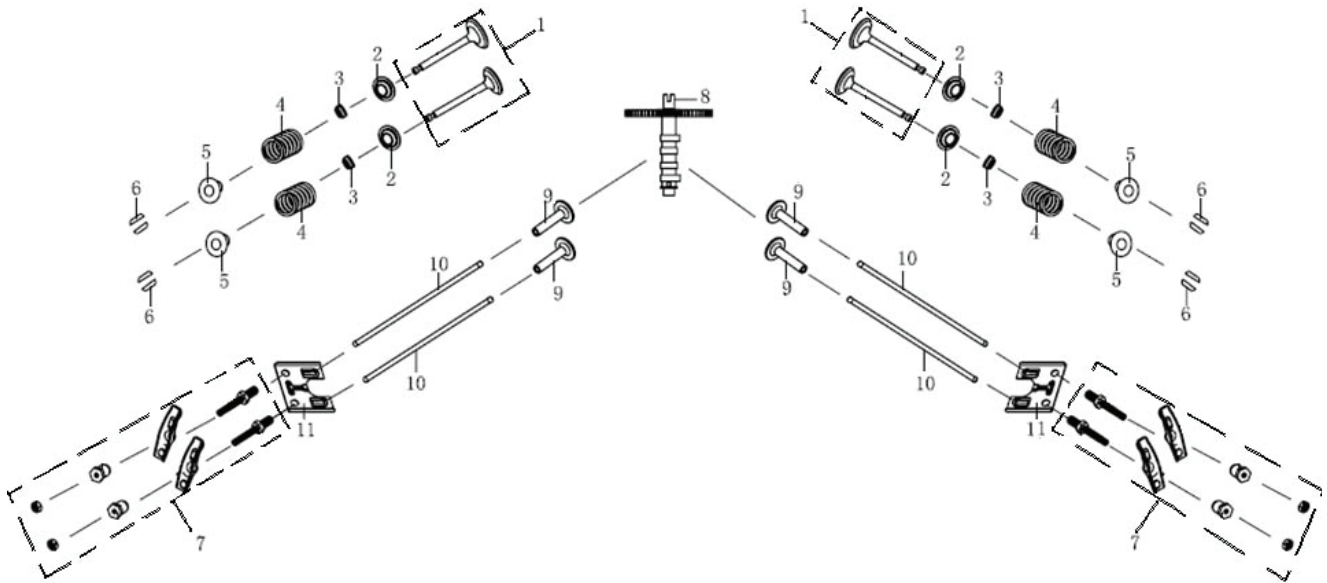

VALVE ASSEMBLIES

	PART NUMBER	DESCRIPTION
10	140670037-0001	ROD, PUSH