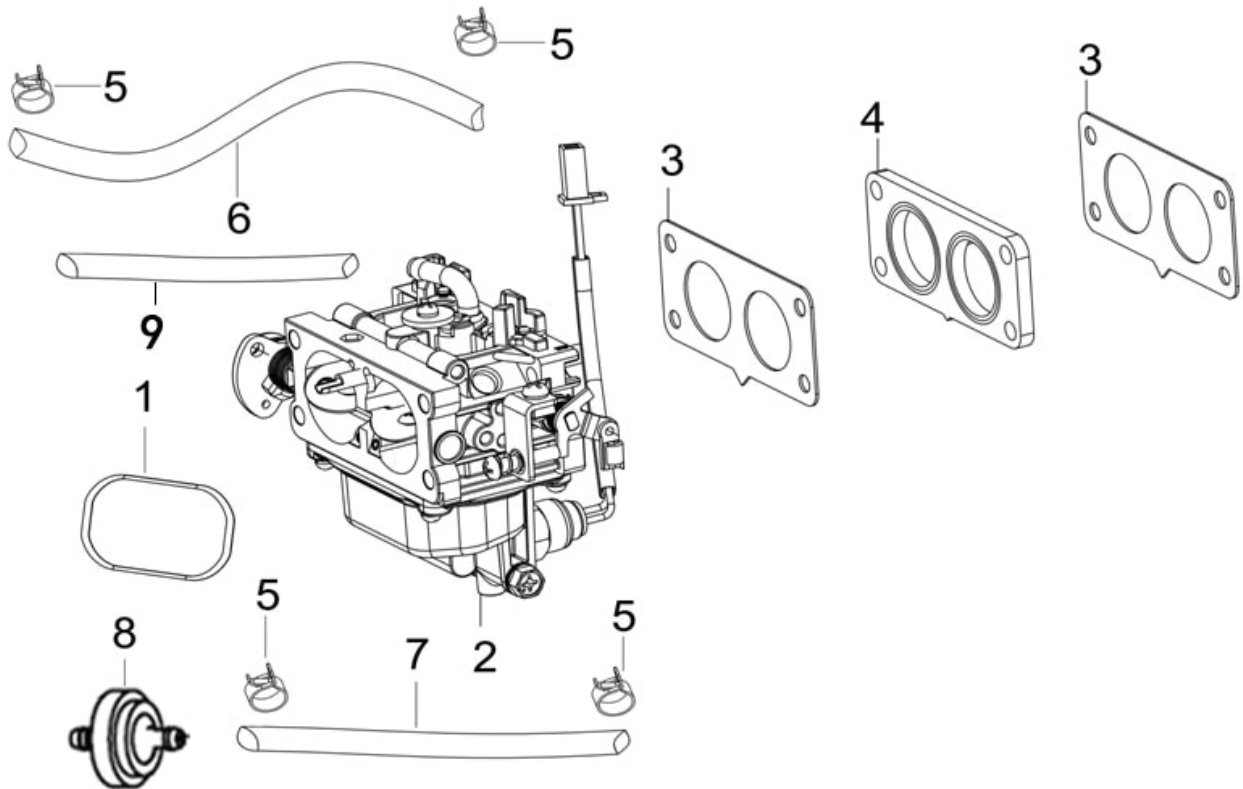

CARBURETOR ASSEMBLY

	PART NUMBER	DESCRIPTION
1	170430184-0001	GASKET, CARBURETOR
2	170022223-0001	CARBURETOR (P77F)
	170022557-0001	CARBURETOR (P82F)
3	170430107-0001	GASKET, CARBURETOR
4	170440073-0001	PAD, HEAT INSULATING