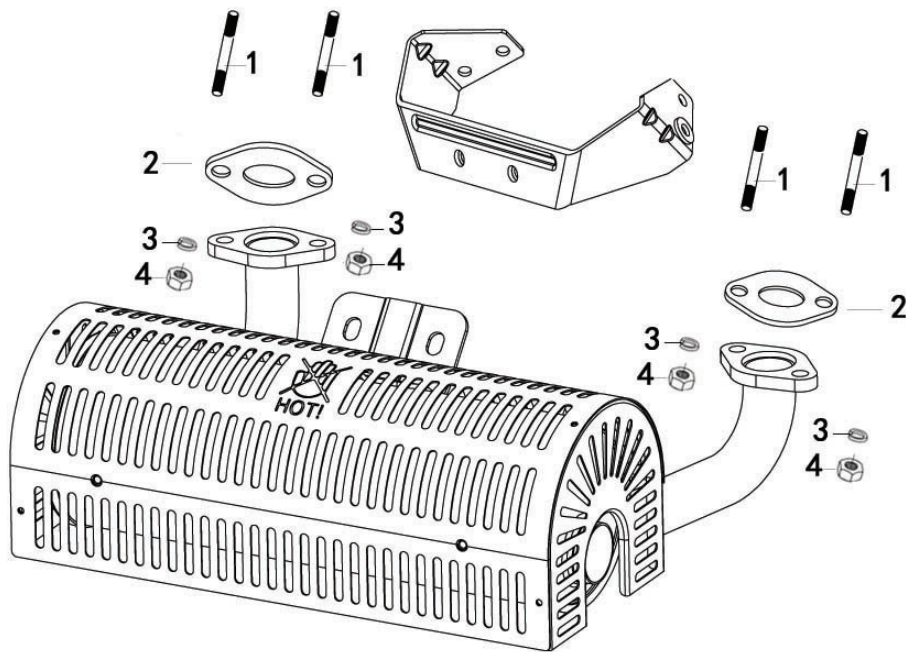

MUFFLER ASSEMBLY

	PART NUMBER	DESCRIPTION
1	380180098-0001	STUD
2	180650074-0001	GASKET, MUFFLER
	P5908	MUFFLER