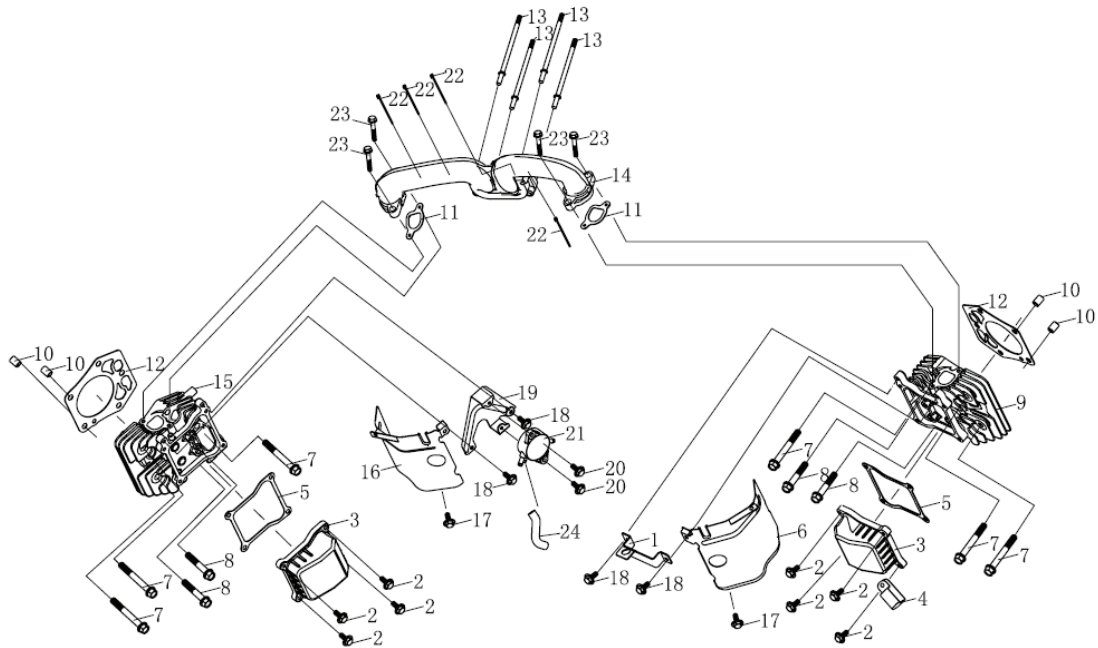

## CRANK CASE ASSEMBLY

	<b>PART NUMBER</b>	<b>DESCRIPTION</b>
8	160200061-0001	PLATE, SIDE
14	380650337-0001	SEAL, OIL
15	150350046-0002	FILTER, OIL
17	110690043-0001	DIPSTICK, ASSEMBLY

## CYLINDER HEAD ASSEMBLY

	<b>PART NUMBER</b>	<b>DESCRIPTION</b>
3	120220025-0001	ASSY, CYLINDER HEAD COVER
5	120250061-0001	GASKET, CYLINDER HEAD COVER
6	160190036-0001	DEFLECTOR, AIR
11	170430106-0001	GASKET, CARBURETOR
14	180420647-0001	MANIFOLD, INTAKE
16	160190037-0001	DEFLECTOR, AIR
19	170470028-0001	BRACKET, PUMP
21	170460026-0001	GASOLINE PUMP
24	380740633-0002	TUBE, BREATHER

## FLYWHEEL & COIL ASSEMBLIES

	<b>PART NUMBER</b>	<b>DESCRIPTION</b>
2	160850008-0001	SCREEN
4	160180020-0001	IMPELLER
7	270020290-0001	FLYWHEEL
9	270190054-0001	ASSEMBLY, ARMATURE
10	270920507-0001	ASSEMBLY, IGNITION COIL
12	270960046-0001	SPARK PLUG
13	271280133-0001	HARNESS, ENGINE
15	271930021-0001	RECTIFIER

## GOVERNOR ASSEMBLY

	<b>PART NUMBER</b>	<b>DESCRIPTION</b>
1	171600111-0001	SPRING, GOVENOR
2	173090003-0001	CLIP, LINKAGE
4	171620068-0001	BRACKET, THROTTLE
5	171590040-0001	ROD, THROTTLE
6	171610028-0001	SPRING, THROTTLE RETURN
7	171610038-0001	SPRING, THROTTLE RETURN
8	171680144-0001	PLATE, CONTROL
10	171650036-0001	ROD, CHOKE
12	171610048-0001	SPRING, THROTTLE RETURN
13	175400003-0001	CONTROL, IDLE