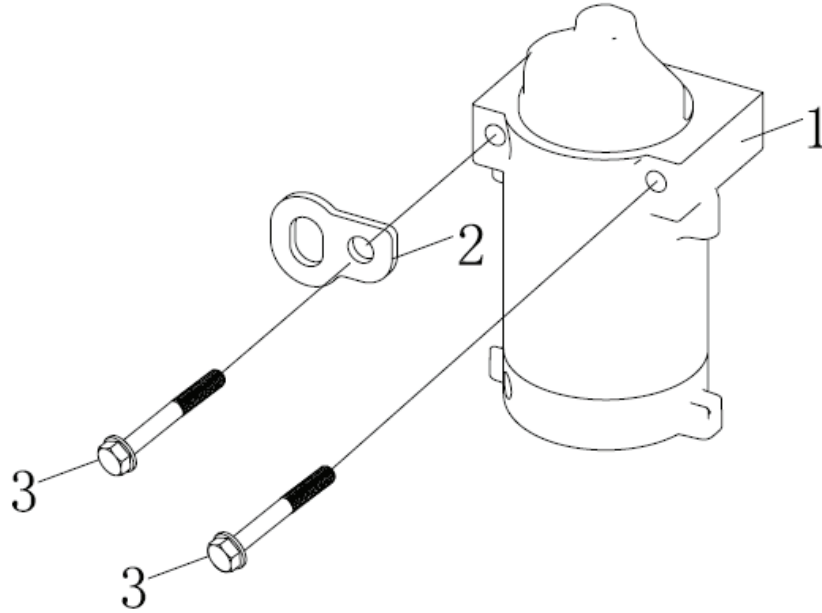

STARTER ASSEMBLY

	PART NUMBER	DESCRIPTION
1	270360170-0001	STARTER