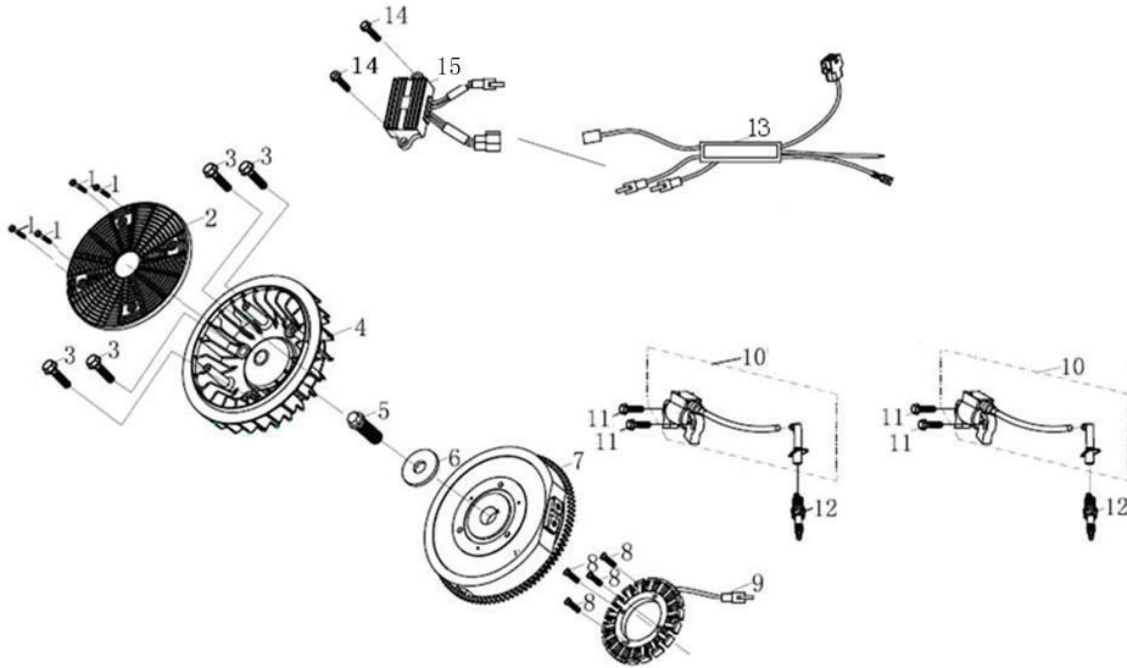

## CRANK CASE ASSEMBLY

	<b>PART NUMBER</b>	<b>DESCRIPTION</b>
8	160200061-0001	PLATE, SIDE
14	380650337-0001	SEAL, OIL
15	150350046-0002	FILTER, OIL
17	110690043-0001	DIPSTICK, ASSEMBLY

## CYLINDER HEAD ASSEMBLY

	<b>PART NUMBER</b>	<b>DESCRIPTION</b>
3	120220025-0001	ASSY, CYLINDER HEAD COVER
5	120250061-0001	GASKET, CYLINDER HEAD COVER
6	160190036-0001	DEFLECTOR, AIR
11	170430106-0001	GASKET, CARBURETOR
14	180420647-0001	MANIFOLD, INTAKE
16	160190037-0001	DEFLECTOR, AIR
19	170470028-0001	BRACKET, PUMP
21	170460026-0001	GASOLINE PUMP
24	380740633-0002	TUBE, BREATHER

## FLYWHEEL & COIL ASSEMBLIES

	<b>PART NUMBER</b>	<b>DESCRIPTION</b>
2	160850008-0001	SCREEN
4	160180020-0001	IMPELLER
7	270020290-0001	FLYWHEEL
9	270190054-0001	ASSEMBLY, ARMATURE
10	270920507-0001	ASSEMBLY, IGNITION COIL
12	270960046-0001	SPARK PLUG
13	271280133-0001	HARNESS, ENGINE
15	271930021-0001	RECTIFIER

## GOVERNOR ASSEMBLY

	<b>PART NUMBER</b>	<b>DESCRIPTION</b>
1	171600111-0001	SPRING, GOVENOR
2	173090003-0001	CLIP, LINKAGE
4	171620068-0001	BRACKET, THROTTLE
5	171590040-0001	ROD, THROTTLE
6	171610028-0001	SPRING, THROTTLE RETURN
7	171610038-0001	SPRING, THROTTLE RETURN
8	171680144-0001	PLATE, CONTROL
10	171650036-0001	ROD, CHOKE
12	171610048-0001	SPRING, THROTTLE RETURN
13	175400003-0001	CONTROL, IDLE