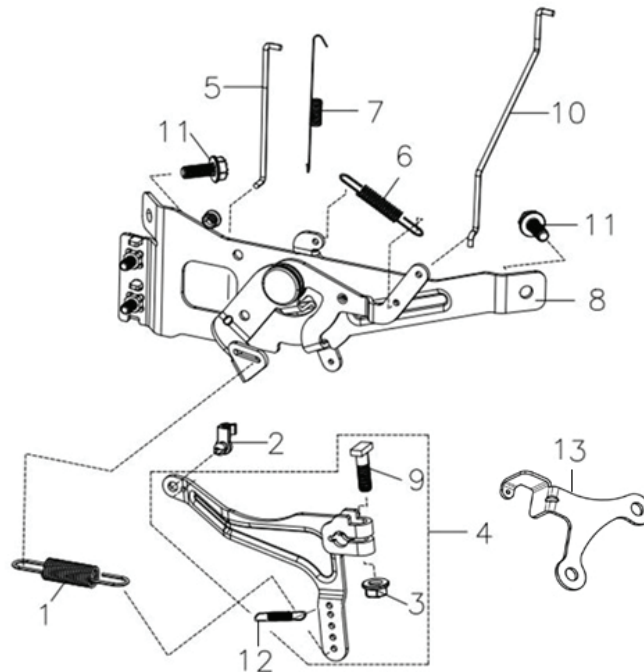

## CRANK CASE ASSEMBLY

	<b>PART NUMBER</b>	<b>DESCRIPTION</b>
8	160200061-0001	PLATE, SIDE
14	380650337-0001	SEAL, OIL
15	150350046-0002	FILTER, OIL
17	110690043-0001	DIPSTICK, ASSEMBLY

## CYLINDER HEAD ASSEMBLY

	<b>PART NUMBER</b>	<b>DESCRIPTION</b>
3	120220025-0001	ASSY, CYLINDER HEAD COVER
5	120250061-0001	GASKET, CYLINDER HEAD COVER
6	160190036-0001	DEFLECTOR, AIR
11	170430106-0001	GASKET, CARBURETOR
14	180420647-0001	MANIFOLD, INTAKE
16	160190037-0001	DEFLECTOR, AIR
19	170470028-0001	BRACKET, PUMP
21	170460026-0001	GASOLINE PUMP
24	380740633-0002	TUBE, BREATHER

## FLYWHEEL & COIL ASSEMBLIES

	<b>PART NUMBER</b>	<b>DESCRIPTION</b>
2	160850008-0001	SCREEN
4	160180020-0001	IMPELLER
7	270020290-0001	FLYWHEEL
9	270190054-0001	ASSEMBLY, ARMATURE
10	270920507-0001	ASSEMBLY, IGNITION COIL
12	270960046-0001	SPARK PLUG
13	271280133-0001	HARNESS, ENGINE
15	271930021-0001	RECTIFIER

## GOVERNOR ASSEMBLY

	<b>PART NUMBER</b>	<b>DESCRIPTION</b>
1	171600111-0001	SPRING, GOVENOR
2	173090003-0001	CLIP, LINKAGE
4	171620068-0001	BRACKET, THROTTLE
5	171590040-0001	ROD, THROTTLE
6	171610028-0001	SPRING, THROTTLE RETURN
7	171610038-0001	SPRING, THROTTLE RETURN
8	171680144-0001	PLATE, CONTROL
10	171650036-0001	ROD, CHOKE
12	171610048-0001	SPRING, THROTTLE RETURN
13	175400003-0001	CONTROL, IDLE