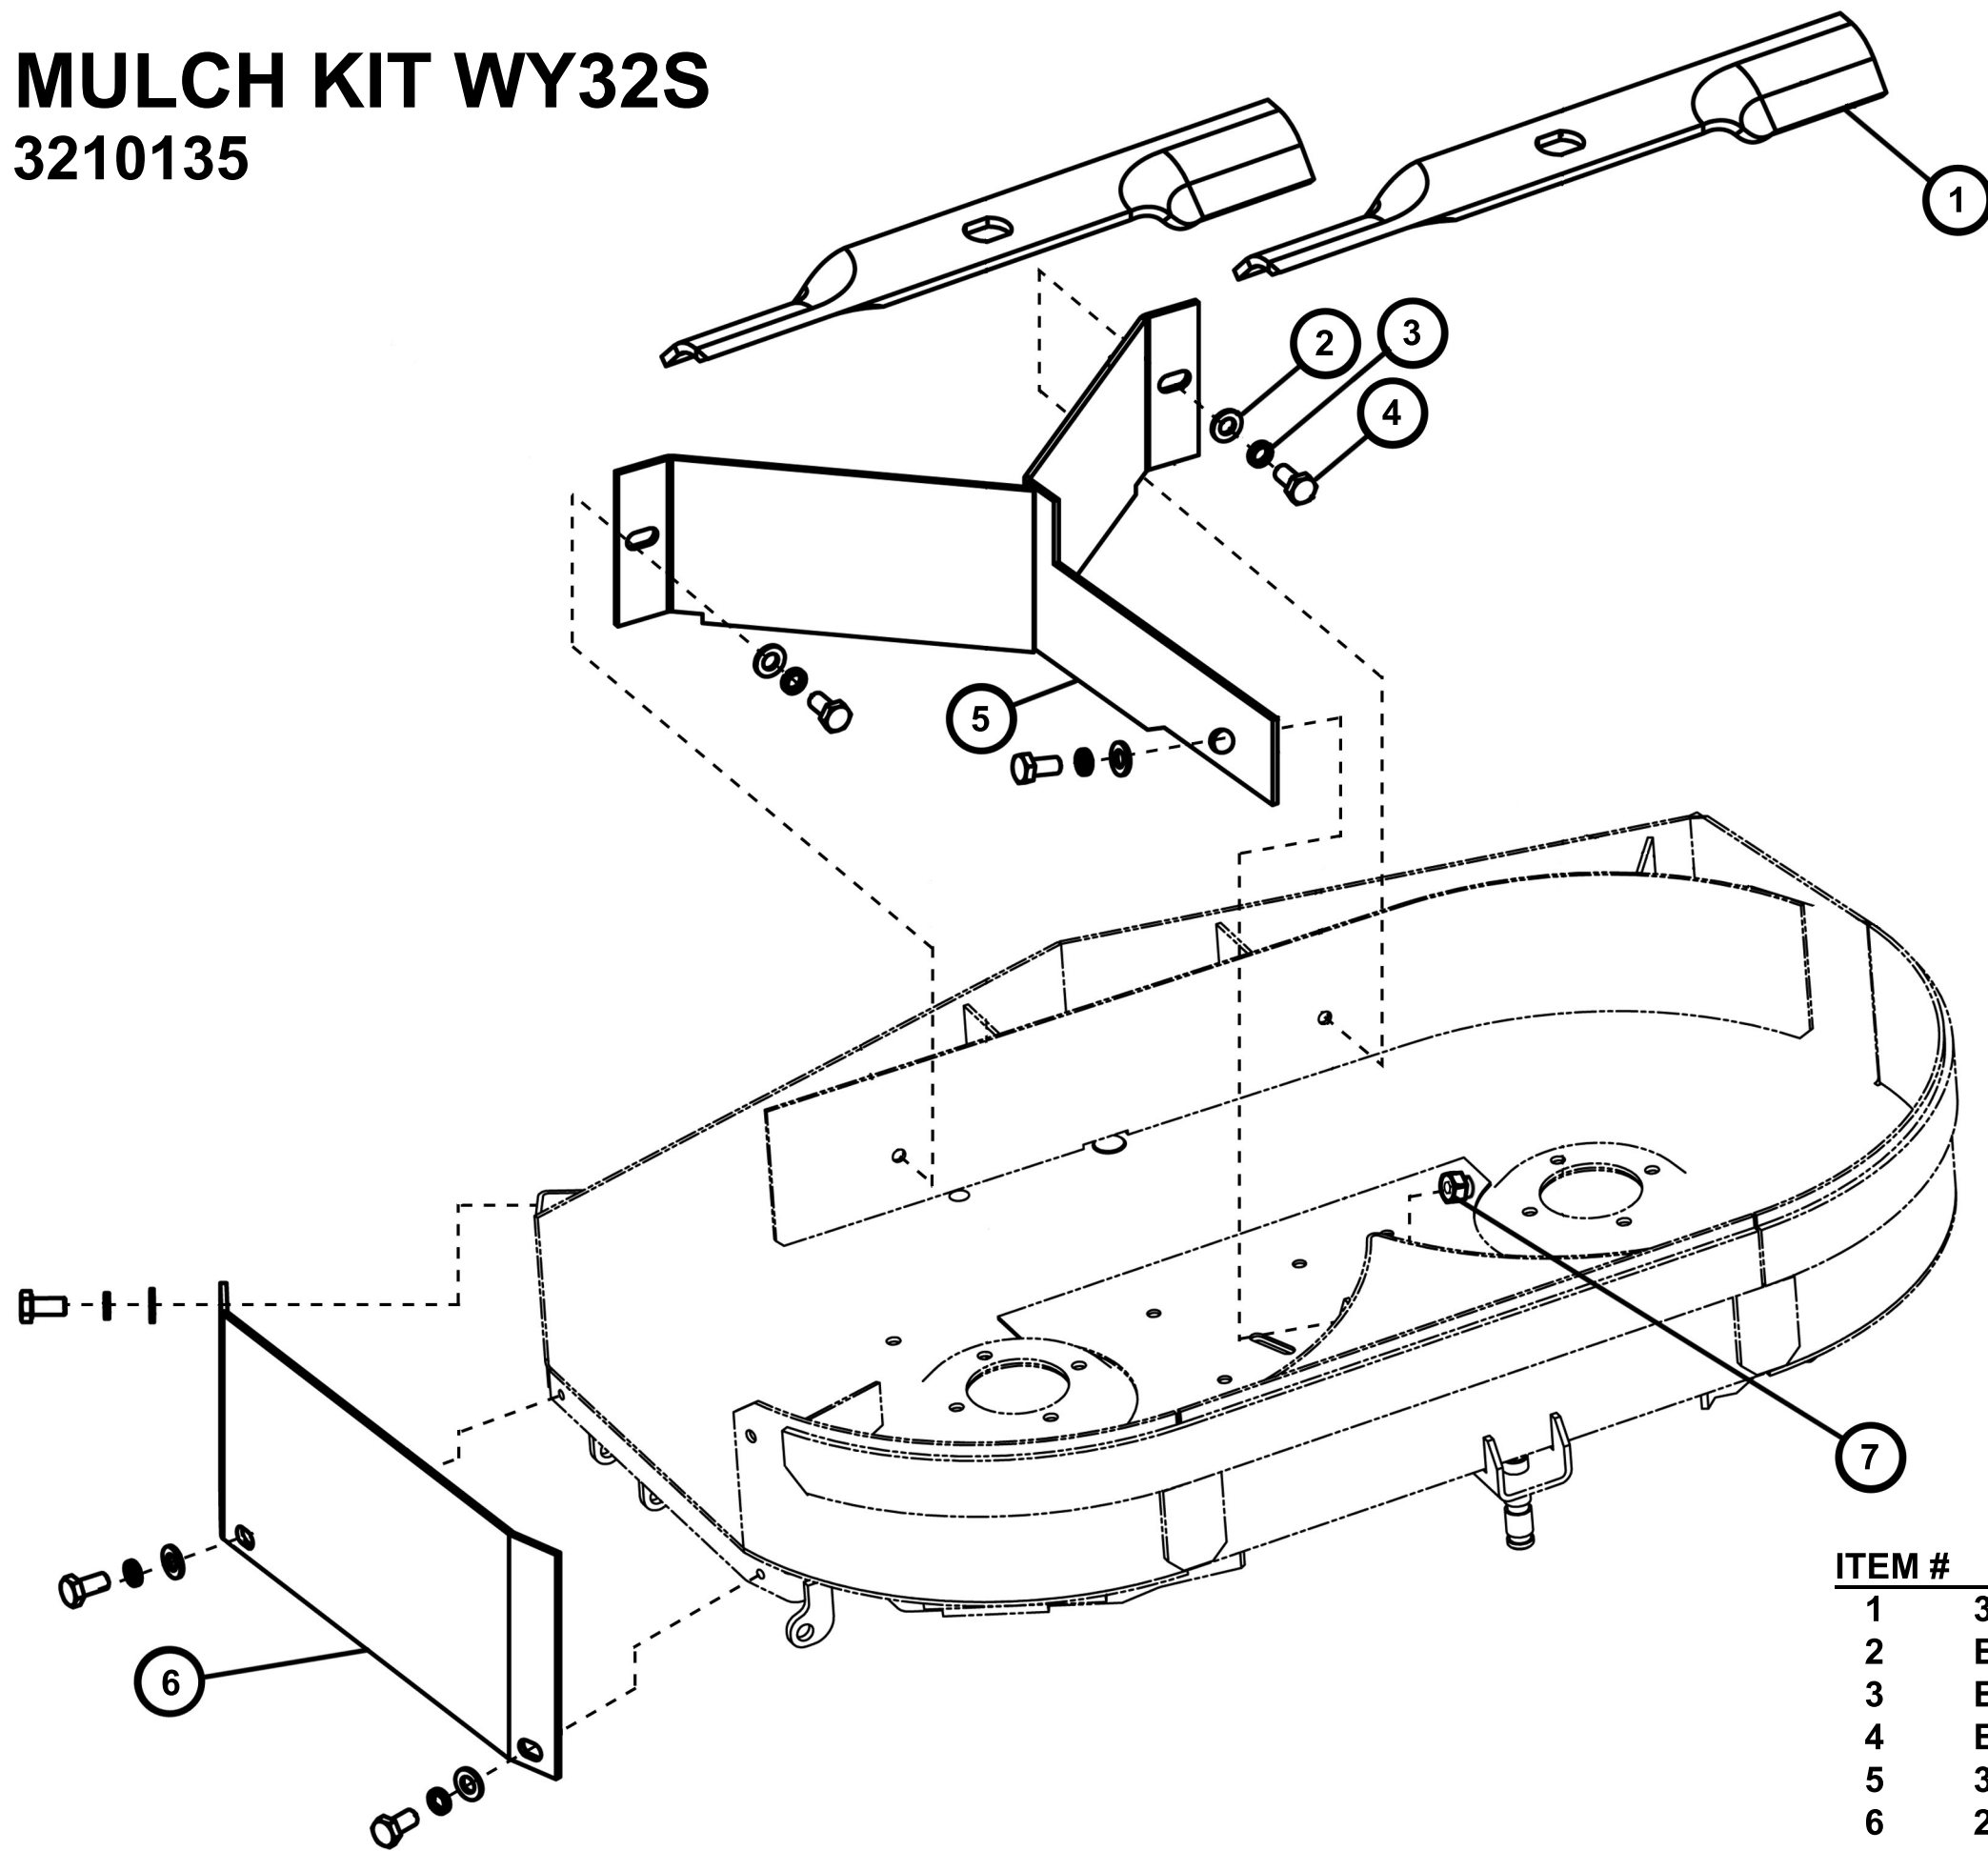

# MULCH KIT WY32S

3210135

ITEM #	P/N	QTY	DESCRIPTION
1	3202004B	2	MULCHING BLADE
2	B97.1-8	6	WASHER 8
3	B93-08	6	WASHER 8 LOCKWASHER
4	B5783-816	6	SCREW, HH TAP M8x16
5	3210131	1	MULCHING BAFFLE
6	2832011	1	DISCHARGE BLOCK
7	B6182-08	1	NUT, NYLOC M8