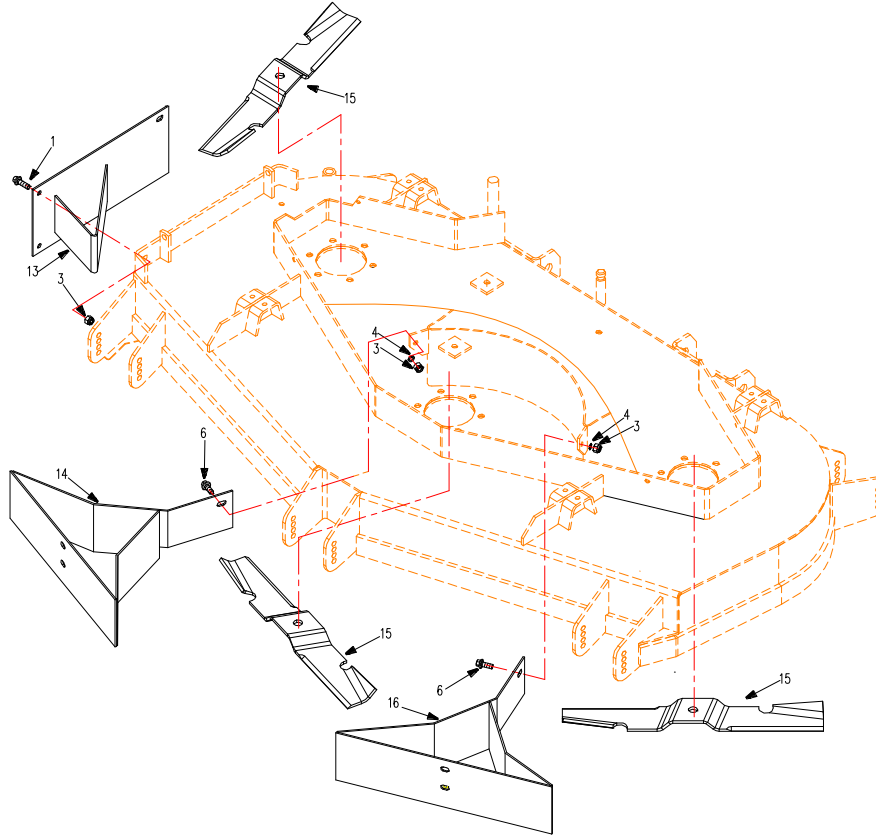

32. AS60001 Mulch Kit Complete (WYZ60)

REF. NO.	PART NO.	DESCRIPTION	QUANTITY
1	B5787-825	Bolt M8×25	3
3	B6182-8	Locknut M8	8
4	B97.1-8	Flat Washer M8	6
13	6001159	Mulch Discharge Cover Weldment	1
6	B5787-820	Bolt M8×20	6
14	6001155	Right Mulch Baffle Weldment	1
15	6001004A	Mulch Blade	3
16	6001150	Left Mulch Baffle Weldment	1