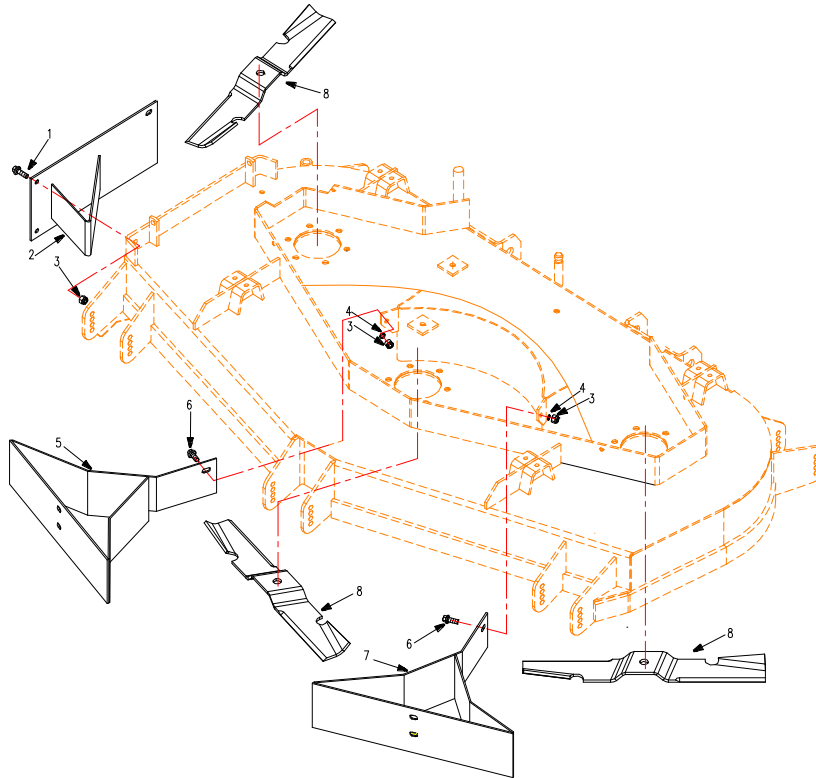

31. AS52014 Mulch Kit Complete (WYZ52)

REF. NO.	PART NO.	DESCRIPTION	QUANTITY
1	B5787-825	Bolt M8×25	3
2	5201280	Mulch Discharge Cover Weldment	1
3	B6182-8	Locknut M8	8
4	B97.1-8	Flat Washer M8	6
5	5201275	Right Mulch Baffle Weldment	1
6	B5787-820	Bolt M8×20	6
7	5201270	Left Mulch Baffle Weldment	1
8	3602005A	Mulch Blade	3