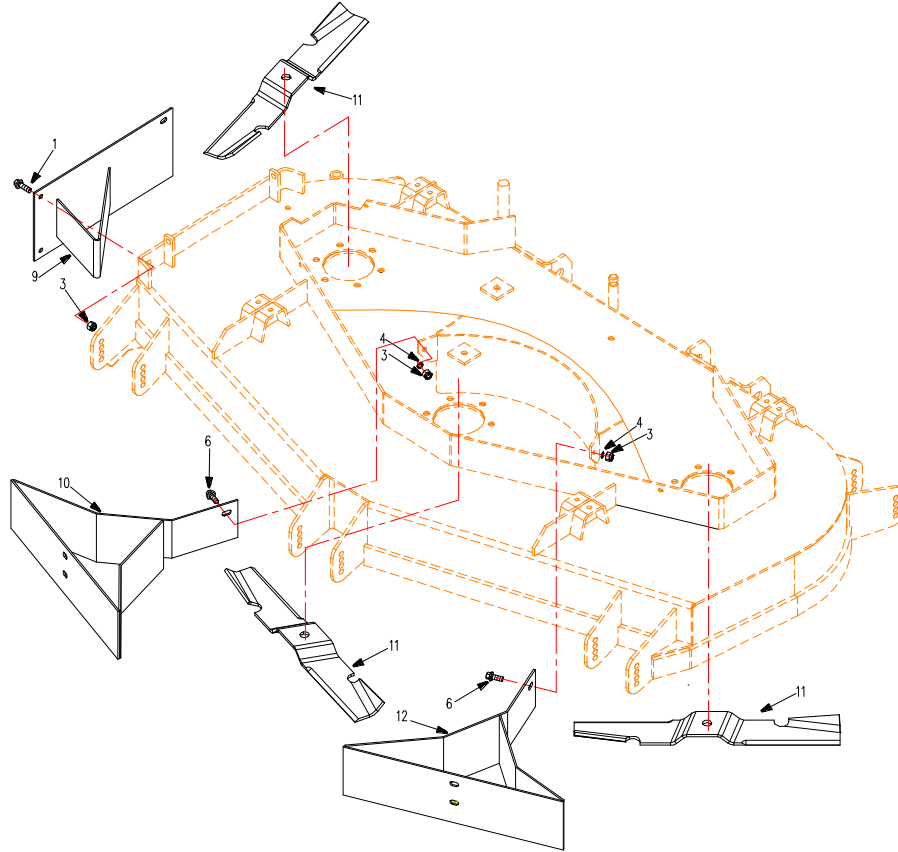

30. AS48501 Mulch Kit Complete (WYZ48)

REF. NO.	PART NO.	DESCRIPTION	QUANTITY
1	B5787-825	Bolt M8×25	3
3	B6182-8	Locknut M8	8
4	B97.1-8	Flat Washer M8	6
6	B5787-820	Bolt M8×20	6
9	4821070	Mulch Discharge Cover Weldment	1
10	4821080	Right Mulch Baffle Weldment	1
11	4801401A	Mulch Blade	3
12	4821090	Left Mulch Baffle Weldment	1