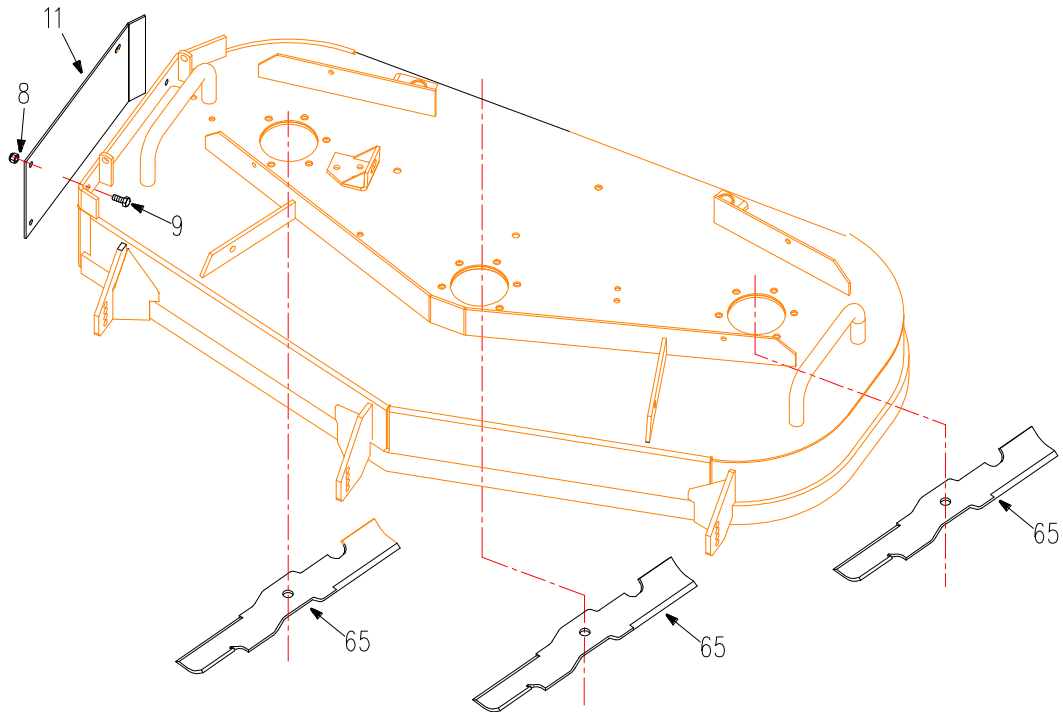

11. AS48005 Mulch Kit Complete (WY48)

REF. NO.	PART NO.	DESCRIPTION	QUANTITY
8	B6182-8	Locknut M8	1
9	B5783-820	Bolt M8×20	1
11	4801006A	Mulch Discharge Cover	1
65	4801401A	Mulch Blade	3