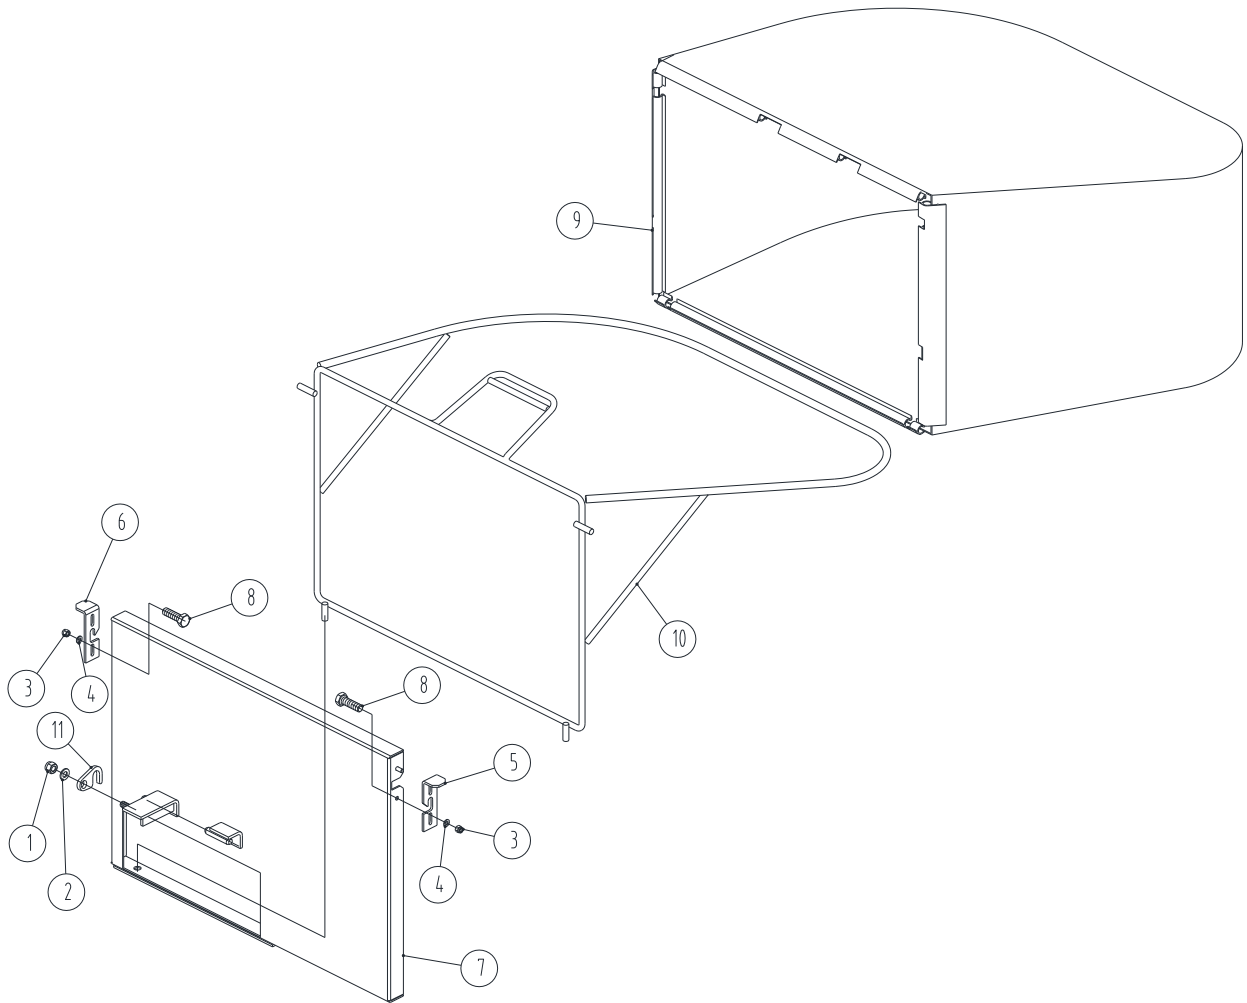

2832200A Grass Catcher

Item`	Part No.	Description	Qty
1	B6182-8	Locknut, M8	1
2	B97.1-8	Flat Washer, M8	1
3	B6182-5	Locknut, M5	2
4	B97.1-5	Flat Washer, M5	4
5	2802203	Grass Catcher Latch, RH	1
6	2802202	Grass Catcher Latch, LH	1
7	2832210	Grass Catcher Mount Weldment	1
8	B823-520	Screw M5×20	2
9	2832220A	Grass Catcher Bag	1
10	2802220	Grass Catcher Wire Frame	1
11	3202311	Buckle	1