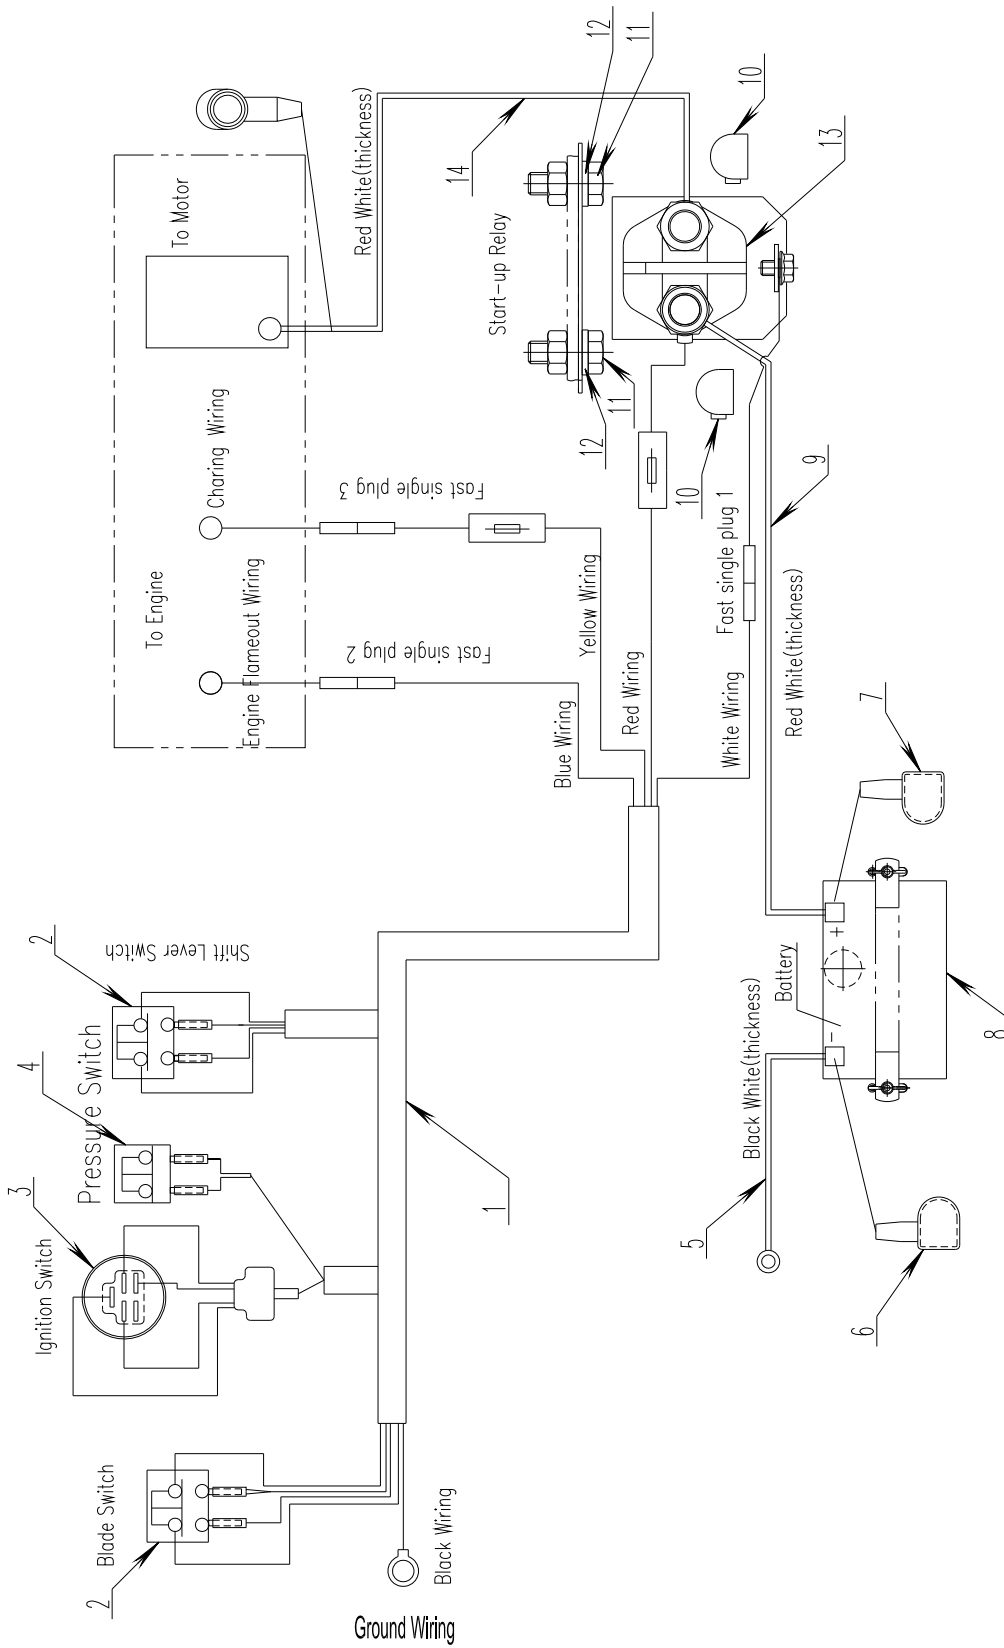

Electric Start-Up Wiring Harness

WORLDLAWN®

Electric Start-up Wiring Harness

Ref	P/N	Description	QTY	28X	32X
1	2838011A	Wiring Harness B&S	1	x	x
2	523034	Parking Brake Switch	2	x	x
3	T005005	Ignition Switch	1	x	x
	T005008	Waterproof Key	1	x	x
4	5208012	Pressure Switch	1	x	x
5	5008008	Negative Cable	1	x	x
6	3312031	Battery Boot (Negative)	1	x	x
7	3312032	Battery Boot (Positive)	1	x	x
8		Battery	1	x	x
9	3208062	Positive pole Cable(B&S)	1	x	x
	2808103	Positive pole Cable	1		x
10	2808107	Relay Cable Cover	3	x	x
11	B5787-616	Hex Hd Bolt M6X16	2	x	x
12	B93-6	Lockwasher 6	2	x	x
13	2838014	Start-up Relay	1	x	x
14	5008006	Wire to Motor	1	x	x