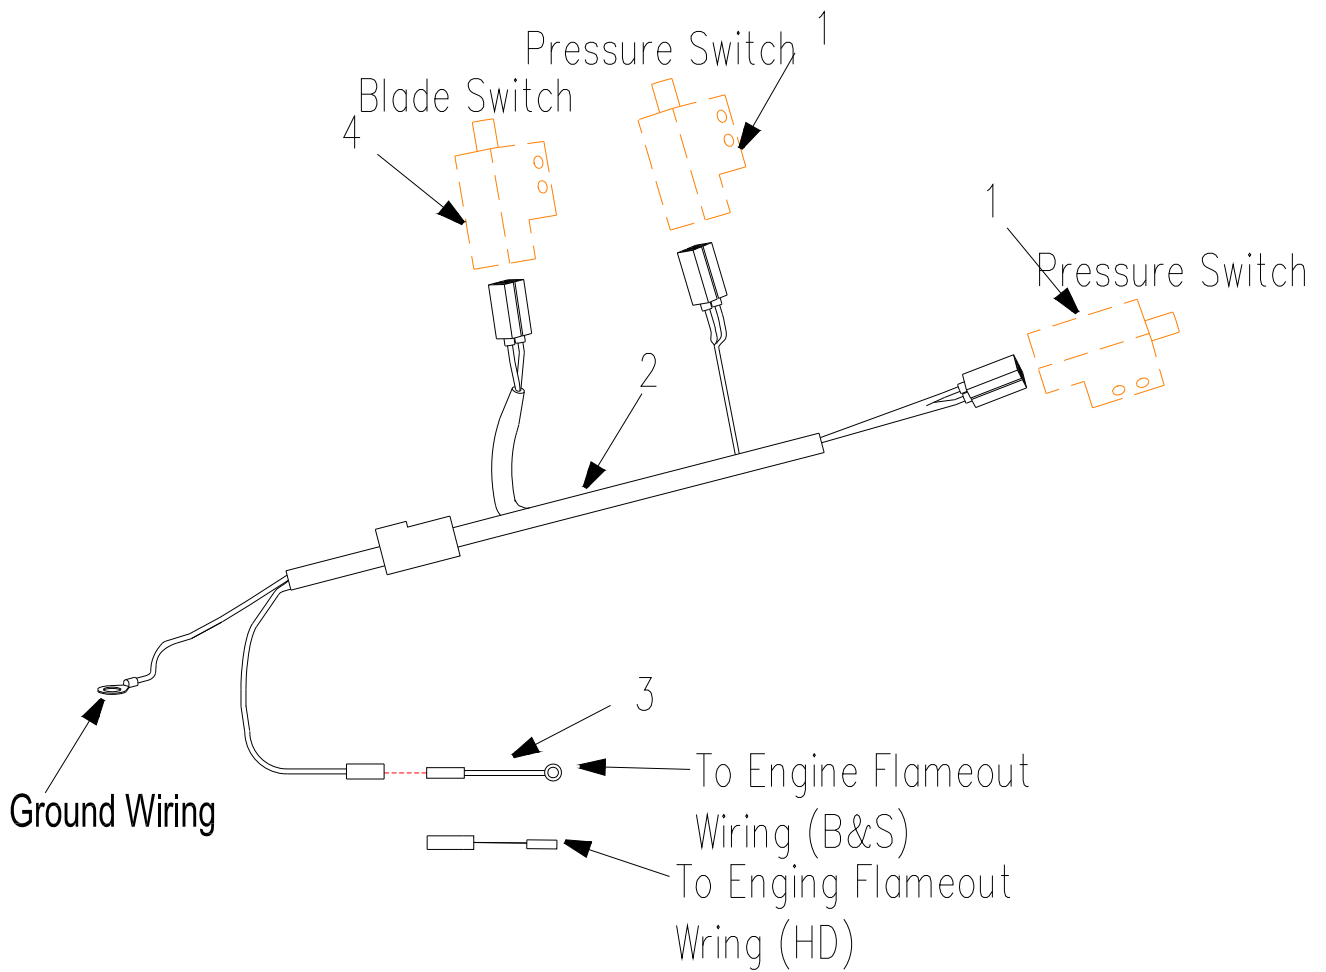

Ref	P/N	Description	QTY
22	3206033	Bushing	2
23	2836041	Neutral Latch-RH	1
24	3306005	Handle Grip	2
25	3206010	Left Torsion Spring	1
26	B879-530	Spring Pin 5x30	2
27	2836036	Neutral Latch-LH	1
28	2836020	Throttle Control Assembly	1
29	B801-616	Bolt, Carriage SN M6x16	4
30	B6182-6	Nut, Nyloc M6	4
31	3206005	Nylon Bushing	2
32	3206004A	Nylon Bushing Bracket	2
33	3206040	Operator Presence Control Handle	1
34	B97.1-5	Washer M5	6
35	B823-516	Screw M5×16	6
36	5208103	Nut Plate	2
37	2836030B	Handle Welding	1
38	B5787-1055	Hex Hd Bolt M10x55	2
39	B5787-1025	Hex Hd Bolt M10x25	2
40	B6182-10	Nut, Nyloc M10	4
41	2836013	Washer	2
42	2836002A	Blade Engage Control Rod	1

Electric Start-Up Wiring Harness

WORLDLAWN®

Electric Start-up Wiring Harness

Ref	P/N	Description	QTY	28X	32X
1	2838011A	Wiring Harness B&S	1	x	x
2	523034	Parking Brake Switch	2	x	x
3	T005005	Ignition Switch	1	x	x
	T005008	Waterproof Key	1	x	x
4	5208012	Pressure Switch	1	x	x
5	5008008	Negative Cable	1	x	x
6	3312031	Battery Boot (Negative)	1	x	x
7	3312032	Battery Boot (Positive)	1	x	x
8		Battery	1	x	x
9	3208062	Positive pole Cable(B&S)	1	x	x
	2808103	Positive pole Cable	1		x
10	2808107	Relay Cable Cover	3	x	x
11	B5787-616	Hex Hd Bolt M6X16	2	x	x
12	B93-6	Lockwasher 6	2	x	x
13	2838014	Start-up Relay	1	x	x
14	5008006	Wire to Motor	1	x	x

Recoil Start-up Wiring Harness

Ref	P/N	Decsription	28X	32X
1	5208012	Pressure Switch	x	x
2	2838001	Wiring Harness	x	x
3	2808014	Engine Flameout Wiring	x	x
	2808016	Connector, Two-Way(Honda)		x
4	2808005	Blade Switch	x	x