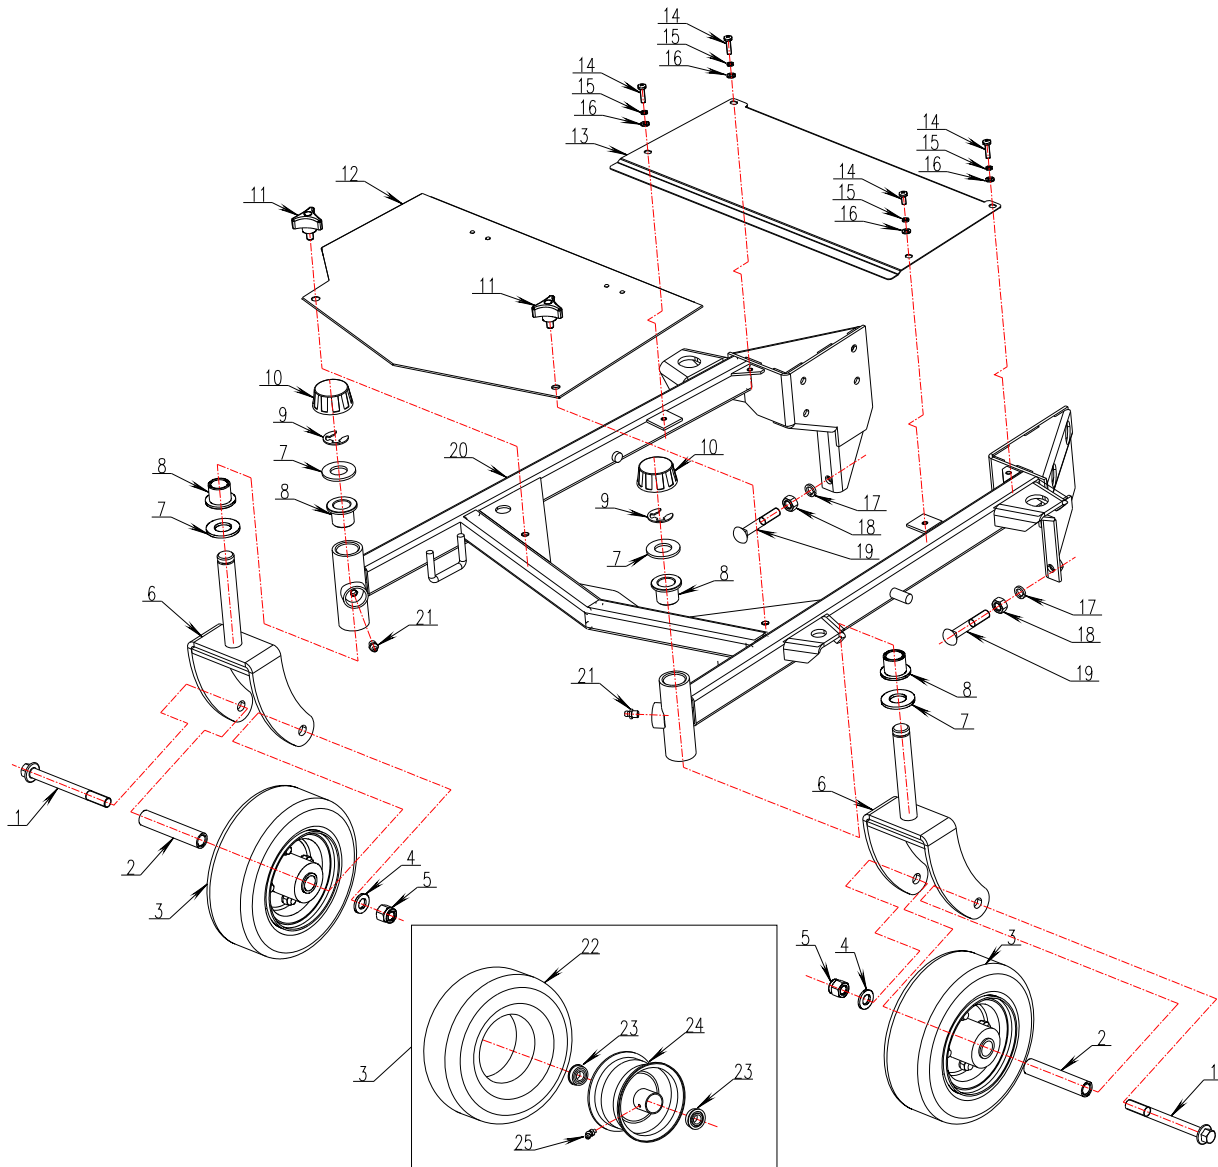

Front Frame Assembly

Ref	P/N	Description	QTY
1	B5787-12120	Hex Hd Bolt M12 X 120	2
2	2831055	Caster Wheel Spindle	2
3	2831101	Front Wheel 8"×3"	2
4	B97.1-12	Flat Washer M12	2
5	B6182-12	Nut, Nyloc M12	2
6	3201010	Caster Wheel Yoke	2
7	3201005	Washer	4
8	3301003	Olite bronze bushing	4
9	B896-15	Snap Ring M15	2
10	3200011	Cover	2
11	3302190	Three-Arm Knob	2
12	2831050	Front Cover Plate	1
13	2831052	Rear Shield	1

Ref	P/N	Description	QTY
14	B29.2-510	Screw M5×10	4
15	B93-5	Washer 5	4
16	B97.1-5	Washer 5	4
17	B93-10	Split Lock Washer M10	2
18	B6170-10	Nut M10	2
19	3603015	Bolt M10	2
20	2831030	Front Frame	1
21	B1153-8	Grease Fitting M8×1	2
22	2831102	Tire	1
23	2831103	Bearing	2
24	2831104	Rim	1
25	2831105	Grease Fitting	1