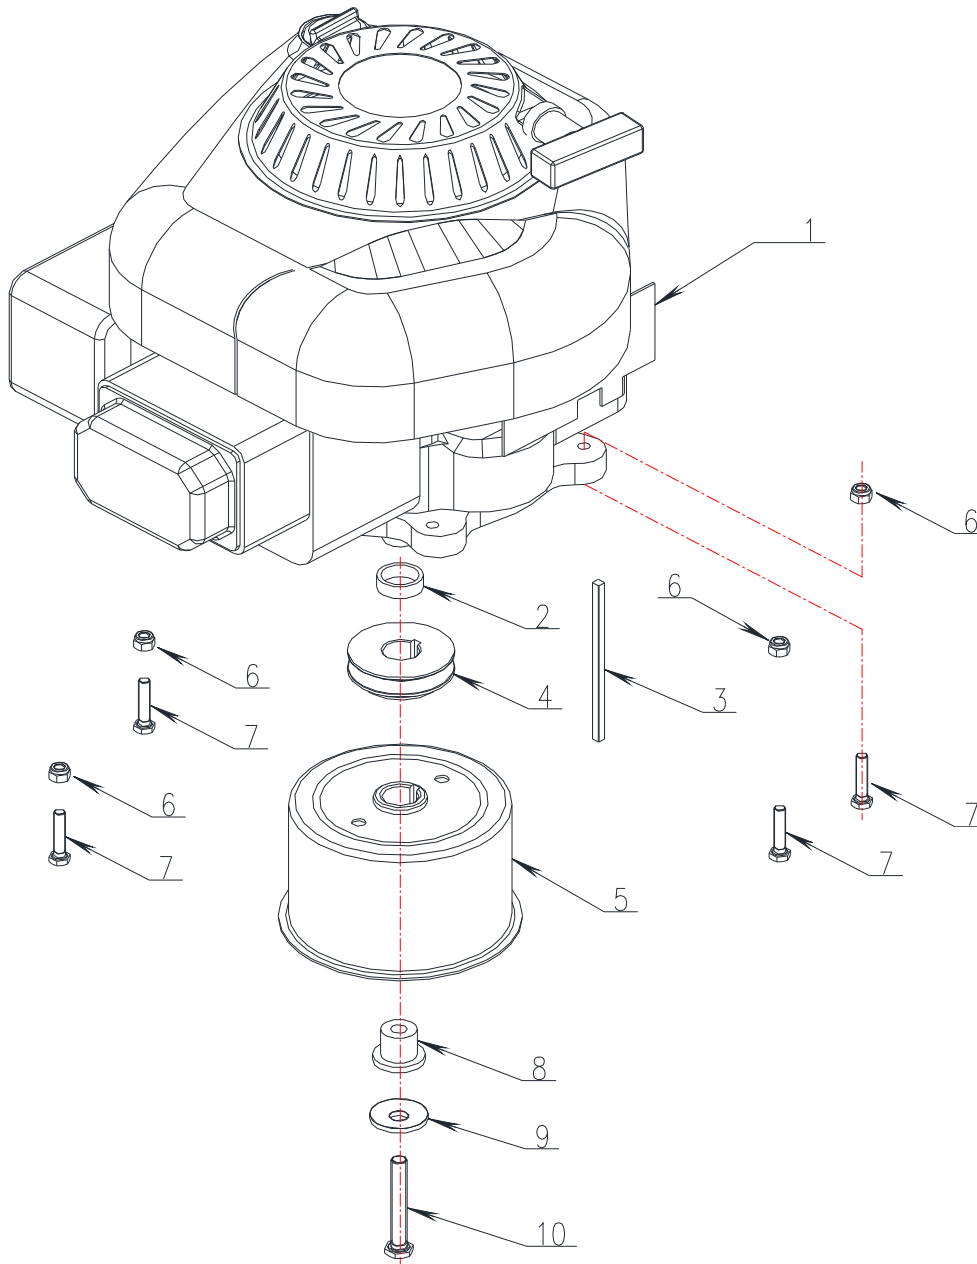

WORLDLAWN®

Engine Assembly

Ref	P/N	Description	QTY	28X	32X
1		Engine	1	x	x
2	3607002	Bushing	1	x	x
3	2837037	key	1	x	x
4	3607009	Transmission Drive Pulley	1	x	x
5	2837089B	Pulley	1	x	
	3207030	Pulley	1		x
6	B6182-8	Nut, Nyloc M8	4	x	x
	B6182-8	Nut, Nyloc M8	2		x

Ref	P/N	Description	QTY	28X	32X
7	B5783-840	Hex Hd Bolt M8x40(B&S)	4	x	x
8	2837036	Bushing	1	x	x
9	3307011	Disc Spring Washer	1	x	x
10	2807016B	Bolt 7/16-20UNF×3-1/2	1	x	x