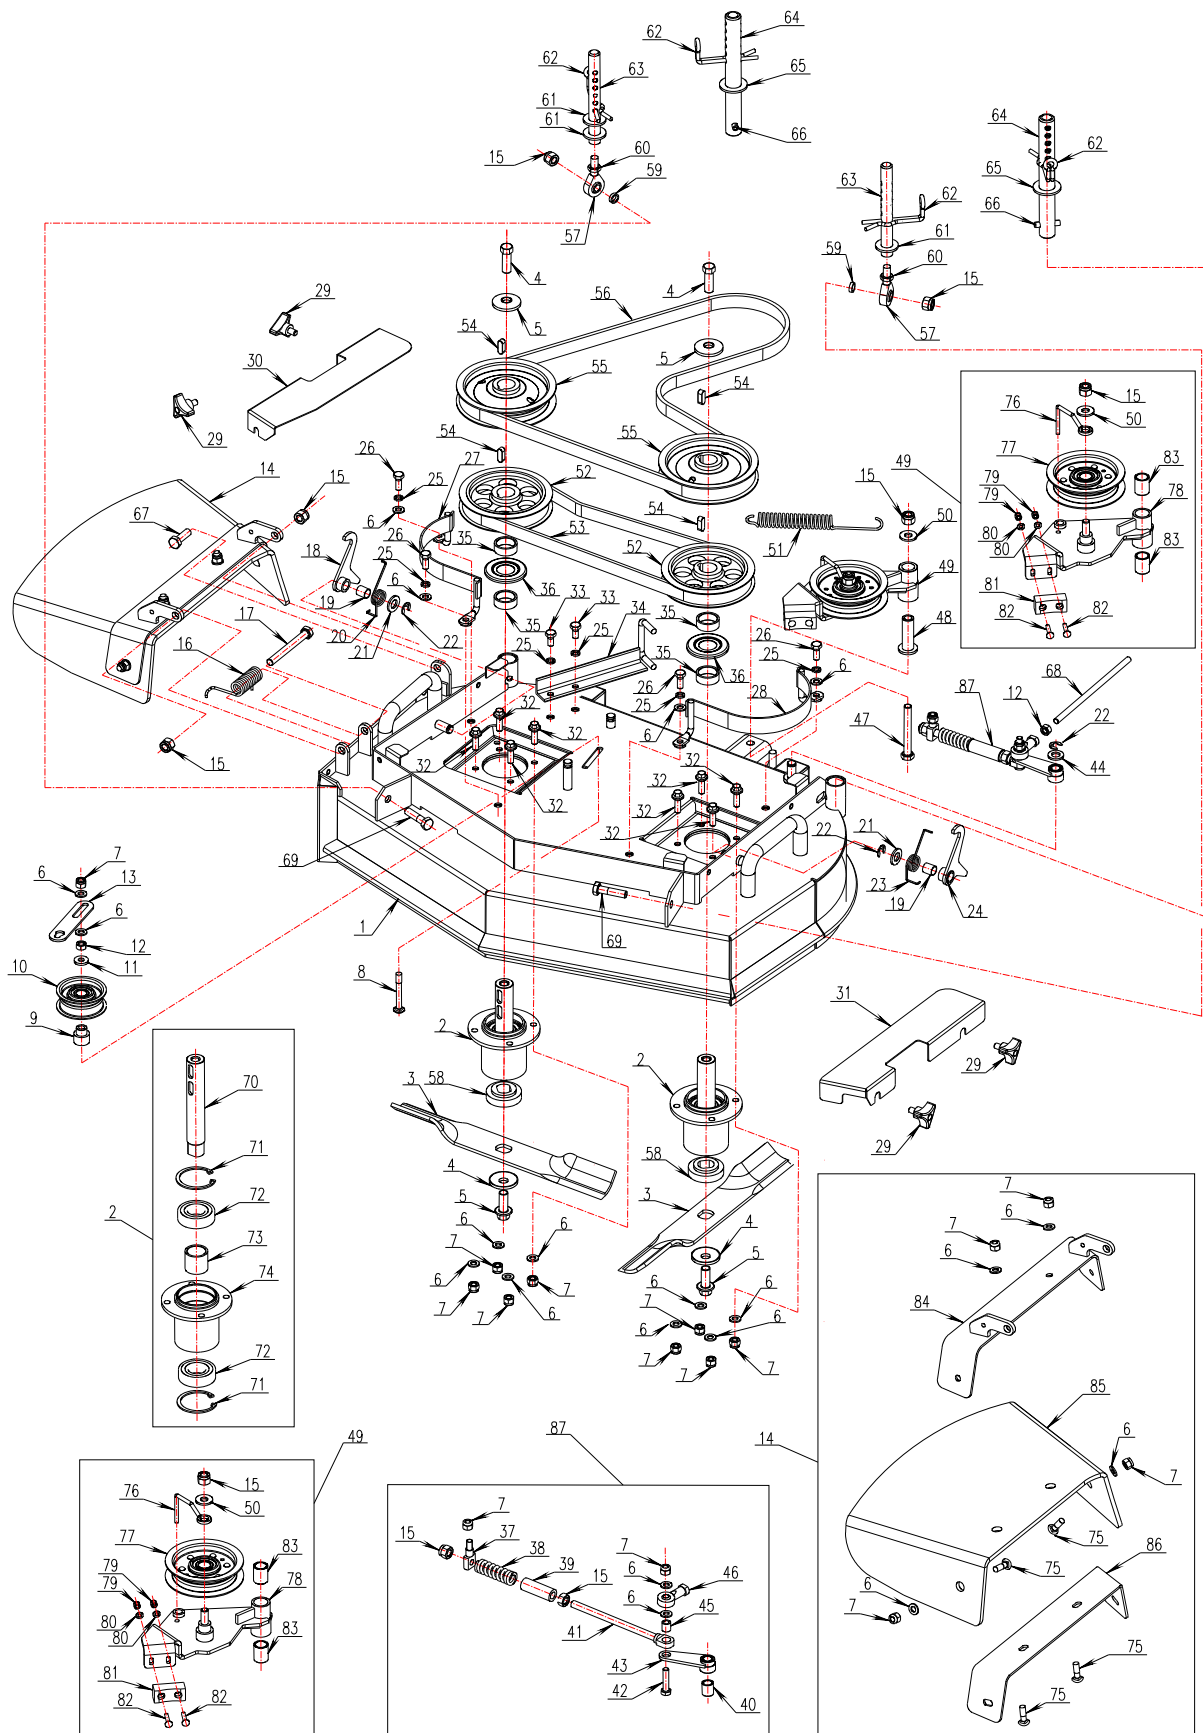

WORLDLAWN®

Mower Deck Assembly

WORLDLAWN®

Mower Deck Assembly

Ref	P/N	Description	QTY	28X	32X	Ref	P/N	Description	QTY	28X	32X
1	2832150	Deck Weldment	1	x		43	3202261	Idler Arm	1	x	x
	3210150	Deck Weldment	1		x	44	T003007	Washer	1	x	x
2	2832090	Blade Spindle Assembly	2	x	x	45	3202023	Spacer	1	x	x
3	2802016	Blade	2	x		46	B9163-SIBJK8C	Rod End Bearing SIBJK8	1	x	x
	3202004	Blade	2		x	47	B5782-1080	Bolt M10x80	1	x	x
4	3302008	Disc Spring Washer	4	x	x	48	3202013	Flange Bushing	1	x	x
5	B5786-12030	Bolt, Blade M12 X 1.5 X 30	4	x	x	49	2832130	Idler Pulley Assembly	1	x	
6	B97.1-8	Washer M8	20	x	x		3210076	Idler Pulley Assembly	1		x
7	B6182-8	Nut, Nyloc M8	15	x	x	50	3302058	Washer M10	2	x	x
8	B801-860	Bolt, Carriage SN M8 X 60	1	x	x	51	3202021	Spring	1	x	x
9	2802143	Bushing	1	x	x	52	2802011	Timing belt Pulley	2	x	x
10	2802130B	Idler Pulley Assembly	1	x	x	53	2802010	Timing Belt 1072-8M	1	x	
11	2800006	Flat Washer M8	1	x	x		3202008	Timing Belt	1		x
12	B6170-8	Nut M8	1	x	x	54	B1096-822	Square Key 8x22	4	x	x
13	2802001	Linking Plate	1	x		55	2832250	Blade Drive Pulley	2	x	
	3210203	Linking Plate	1		x		3210210	Blade Drive Pulley	2		x
14	3202120	Discharge Chute Cover Asm	1	x	x	56	2832085A	Blade Drive Belt 32S	1		x
15	B6182-10	Nut, Nyloc M10	8	x	x		2832085B	Blade Drive Belt 28S	1	x	
16	3202001	Spring	1	x	x	57	B9163-JK10C	Bearing SABJK10C	2	x	x
17	B5782-1090	Bolt M10x90	1	x	x	58	2832182	Blade Spacer	2	x	x
18	2832185	Right Deck Hook Weldment	1	x		59	4801302	Bushing	2	x	x
19	3202024	Bushing	2	x	x	60	B6172.1-10	Nut, Jam M10	2	x	x
20	3202018	Right Torsion Spring	1	x		61	3200008	Washer	3	x	x
21	B97.1-12	Washer M12	2	x	x	62	4800007	Height Adjustment Pin, LH	4	x	x
22	B896-9	Snap Ring M9	3	x	x	63	3202091	Height Adjustment Rod Front	2	x	x
23	3202017	Left Torsion Spring	1	x		64	2832163	Height Adjustment Rod Rear	2	x	
	3202017	Left Torsion Spring	2		x		3210180	Height Adjustment Rod Rear	2		x
24	2832184	Left Deck Hook Weldment	1	x		65	3600005	Washer 2	2	x	x
	2832184	Left Deck Hook Weldment	2		x	66	B879.1-832	Spring Pin 8 X 32	2	x	x
25	B93-8	Split Lock Washer M8	6	x	x	67	B5783-1030	Hex Hd Bolt M10x30	1	x	x
26	B5783-820	Hex Hd Bolt M8x20	4	x	x	68	3333012	Blade Engage Control Rod	1	x	x
27	2832142	Belt Housing Weldment, Right	1	x		69	B5782-1040	Hex Hd Bolt M10x40	2	x	x
	3210195	Belt Housing Weldment, Right	1		x	70	2832145	Blade Spindle	1	x	x
28	2832140	Belt Housing Weldment, Left	1	x		71	B893.2-52	Snap Ring 52MM	2	x	x
	3210190	Belt Housing Weldment, Left	1		x	72	B276-6205RS	Bearing 6205-2RS	2	x	x
29	3302190	Three-Arm Knob	4	x	x	73	2832146	Bushing	1	x	x
30	2832162	Right Belt Cover	1	x		74	2832147	Spindle Housing	1	x	x
	3210182	Right Belt Cover	1		x	75	B801-825	Bolt, Carriage SN M8X25	4	x	x
31	2832161	Left Belt Cover	1	x		76	3202161	Belt Guide	1	x	x
	3210181	Left Belt Cover	1		x	77	2832083	Idler Pulley	1	x	x
32	B5787-825	Hex Hd Bolt M8x25	8	x	x	78	2832131	Idler Pulley Arm	1	x	
33	B5787-816	Hex Hd Bolt M8x16	1	x	x		3210075	Idler Pulley Arm	1		x
34	2832190	Belt Bracket Weldment	1	x	x	79	B6182-5	Nut, Nyloc M5	2	x	x
35	2802131	Bushing	4	x	x	80	B97.1-5	Washer M5	2	x	x
36	2802089	Dust Cover	2	x	x	81	2832135	Brake Pad	1	x	x
37	2802084B	Connecting Rod	1	x	x	82	B819-525	Screw M5x25	2	x	x
38	3602017A	Compression Spring	1	x	x	83	B2685-162025	Oilite Bronze Bearing 16x20x25	2	x	x
39	3202022	Bushing	1	x	x	84	3202123	Deflector Shield Weldment	1	x	x
40	B2685-121618	Bushing	1	x	x	85	3202121	Deflector Shield	1	x	x
41	3202012	Connecting Rod	1	x	x	86	3202122	Deflector Shield Support Bracket	1	x	x
42	B5783-845	Bolt M8x45	1	x	x	87	2832235	Tensioner Arm Assembly	1	x	x