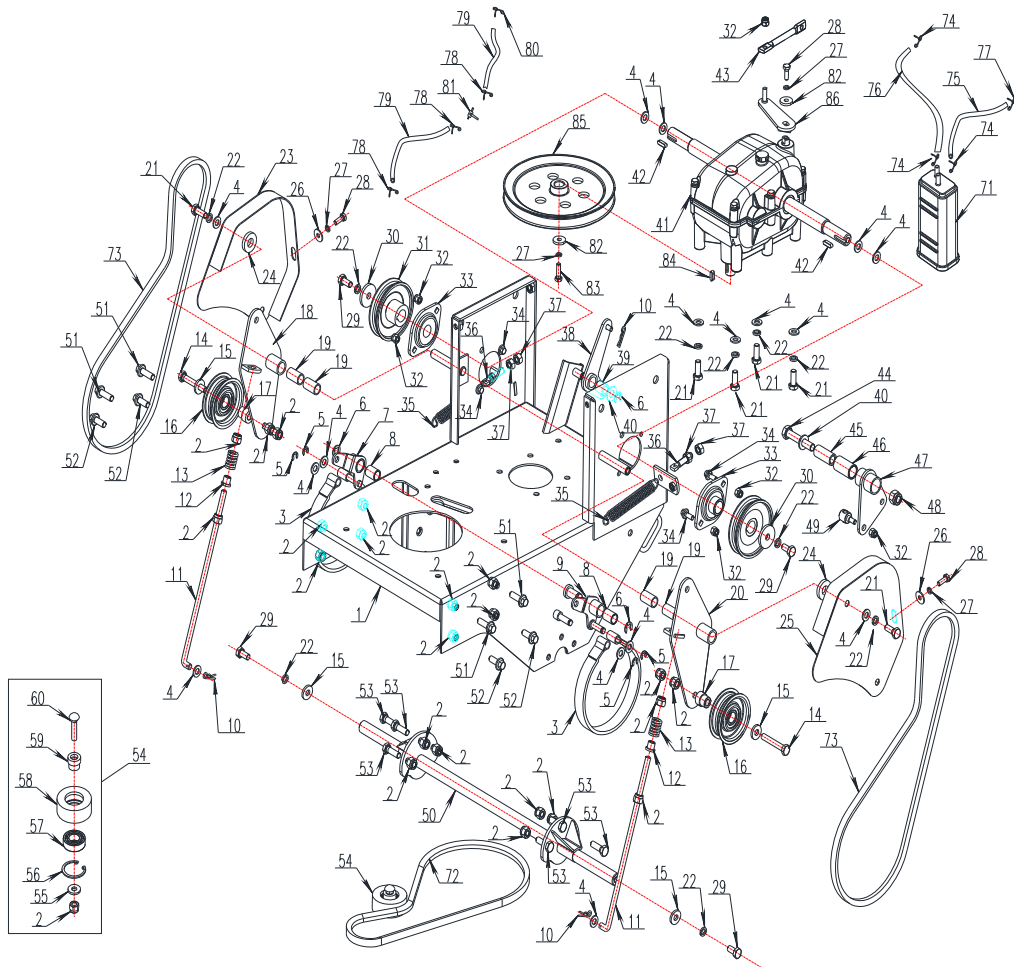

WORLDLAWN®

Rear Deck Assembly

WORLDLAWN®

Rear Deck Assembly

Ref	P/N	Description	QTY	R	E	Ref	P/N	Description	QTY	R	E
1	2833035A	Rear Deck	1	x	x	45	2803016	Bushing	2	x	x
2	B6182-8	Nut, Nyloc M8	23	x	x	46	3303037	Bushing	1	x	x
3	2833011	Brake Band	2	x	x	47	3203138A	Idler Pulley Arm	1	x	x
4	B97.1-8	Washer M8	16	x	x	48	B6182-10	Nut, Nyloc M10	1	x	x
5	B896-6	E-clip 6	4	x	x	49	3306015	Gear Shift Connector	1	x	x
6	B896-8	E-clip 8	3	x	x	50	2833120	Axle Pivot Weldment	1	x	x
7	2803012	Right Brake Lever	1	x	x	51	B5787-825	Hex Hd Bolt M8x25	4	x	x
8	3303141	Nylon Bushing	2	x	x	52	B5787-820	Hex Hd Bolt M8x20	4	x	x
9	2803008	Left Brake Lever	1	x	x	53	B5783-825	Hex Hd Bolt M8x25	6	x	x
10	XSZ56-1-17	Hair Pin	3	x	x	54	2833072	Idler Pulley ASM	1	x	x
11	2833068D	Brake Linkage	2	x	x	55	3303018	Washer	1	x	x
12	2806010	Nylon Bushing	2	x	x	56	B893.2-35	Snap Ring M35	1	x	x
13	2800017	Compression Spring	2	x	x	57	B276-6003RS	Bearing	1	x	x
14	B5783-850	Hex Hd Bolt M8x50	2	x	x	58	2803011	Idler Pulley	1	x	x
15	2800006	Flat Washer M8	4	x	x	59	3203007	Bushing	1	x	x
16	2800034	Idler Pulley Asm	2	x	x	60	B12-835	Carriage HD Bolt M8 X 35	1	x	x
17	2800035	Bushing	2	x	x	61	2833025	Fuel Tank Pressing Strap	1	x	x
18	2833090B	Brake Lever Wld,RH	1	x	x	62	2833024	Rod weldment	1	x	x
19	3303023	Nylon Bushing	4	x	x	63	2837040	Fuel Tank ASM W/CAP	1	x	x
20	2833090A	Brake Lever Wld,LH	1	x	x	64	B97.1-6	Washer M6	4	x	x
21	B5783-820	Hex Hd Bolt M8x20	6	x	x	65	2833022	Tank Saddle	1	x	
22	B93-8	Washer 8 - LOCKWASHER	10	x	x	66	B62-6	Butterfly Nut M6	1	x	
23	3203085A	Belt Cover,RH	1	x	x		B62-6	Butterfly Nut M6	2		x
24	2833034	Bushing	2	x	x	67	3203004	Battery Strap	1		x
25	3203080A	Belt Cover,LH	1	x	x	68	2833097	Battery Rod	2		x
26	B96-6	Washer, Flat Large M6	2	x	x	69	2833060A	Support Plate	1		x
27	B93-6	Lockwasher 6	2	x	x	70	3206112	Carbon Canister Bracket	1	x	x
28	B5783-616	Hex Hd Bolt M6x16	8	x	x	71	3206114	Carbon Canister	1	x	x
29	B5783-816	Hex Hd Bolt M8x16	4	x	x	72	3200001A	Belt	1	x	x
30	2833066	Spacer	2	x	x	73	3600003A	Belt	2	x	x
31	2833130	Drive Pulley	2	x	x	74	17242-1P68FS-0000	Hose Clamp	3	x	x
32	B6182-6	Nut, Nyloc M6	8	x	x	75	2837038	Fuel Line	1	x	x
33	B7810-UBPFL203	Bearing UBPFL203	2	x	x	76	2807032	Pipe	1	x	x
34	B5787-616	Hex Hd Bolt M6X16	4	x	x	77	3307041	Clamp	1	x	x
35	2833074	Tension Spring	2	x	x	78	17020-1P65F-0000	Fuel Line Clamp	2	x	x
36	2833075	Adjusting Rod	2	x	x	79	2837039	Fuel Line	2	x	x
37	B6170-8	Nut M8	4	x	x	80	17020-1P68F-0000	Fuel Line Clamp	1	x	x
38	2803007D	Shift Pivot Arm Wld	1	x	x	81	2837043	Shut-off Valve	1	x	x
39	3303023D	Bushing	1	x	x	82	3304014	Washer	2	x	x
40	B97.1-10	Washer, Flat M10	2	x	x	83	B5783-620	Hex Hd Bolt M6x20	1	x	x
41	2804100A	Transmission	1	x	x	84	B1096-514	Key 5x14	1	x	x
42	B1096-518	Square Key 5x18	2	x	x	85	2833088	Transimission Pulley	1	x	x
43	2833012D	Rod	1	x	x	86	2804025	Shift Arm Weldment	1	x	x
44	B5782-1055	Hex Hd Bolt M10x55	1	x	x	87	2833098	Battery Rod	2		x