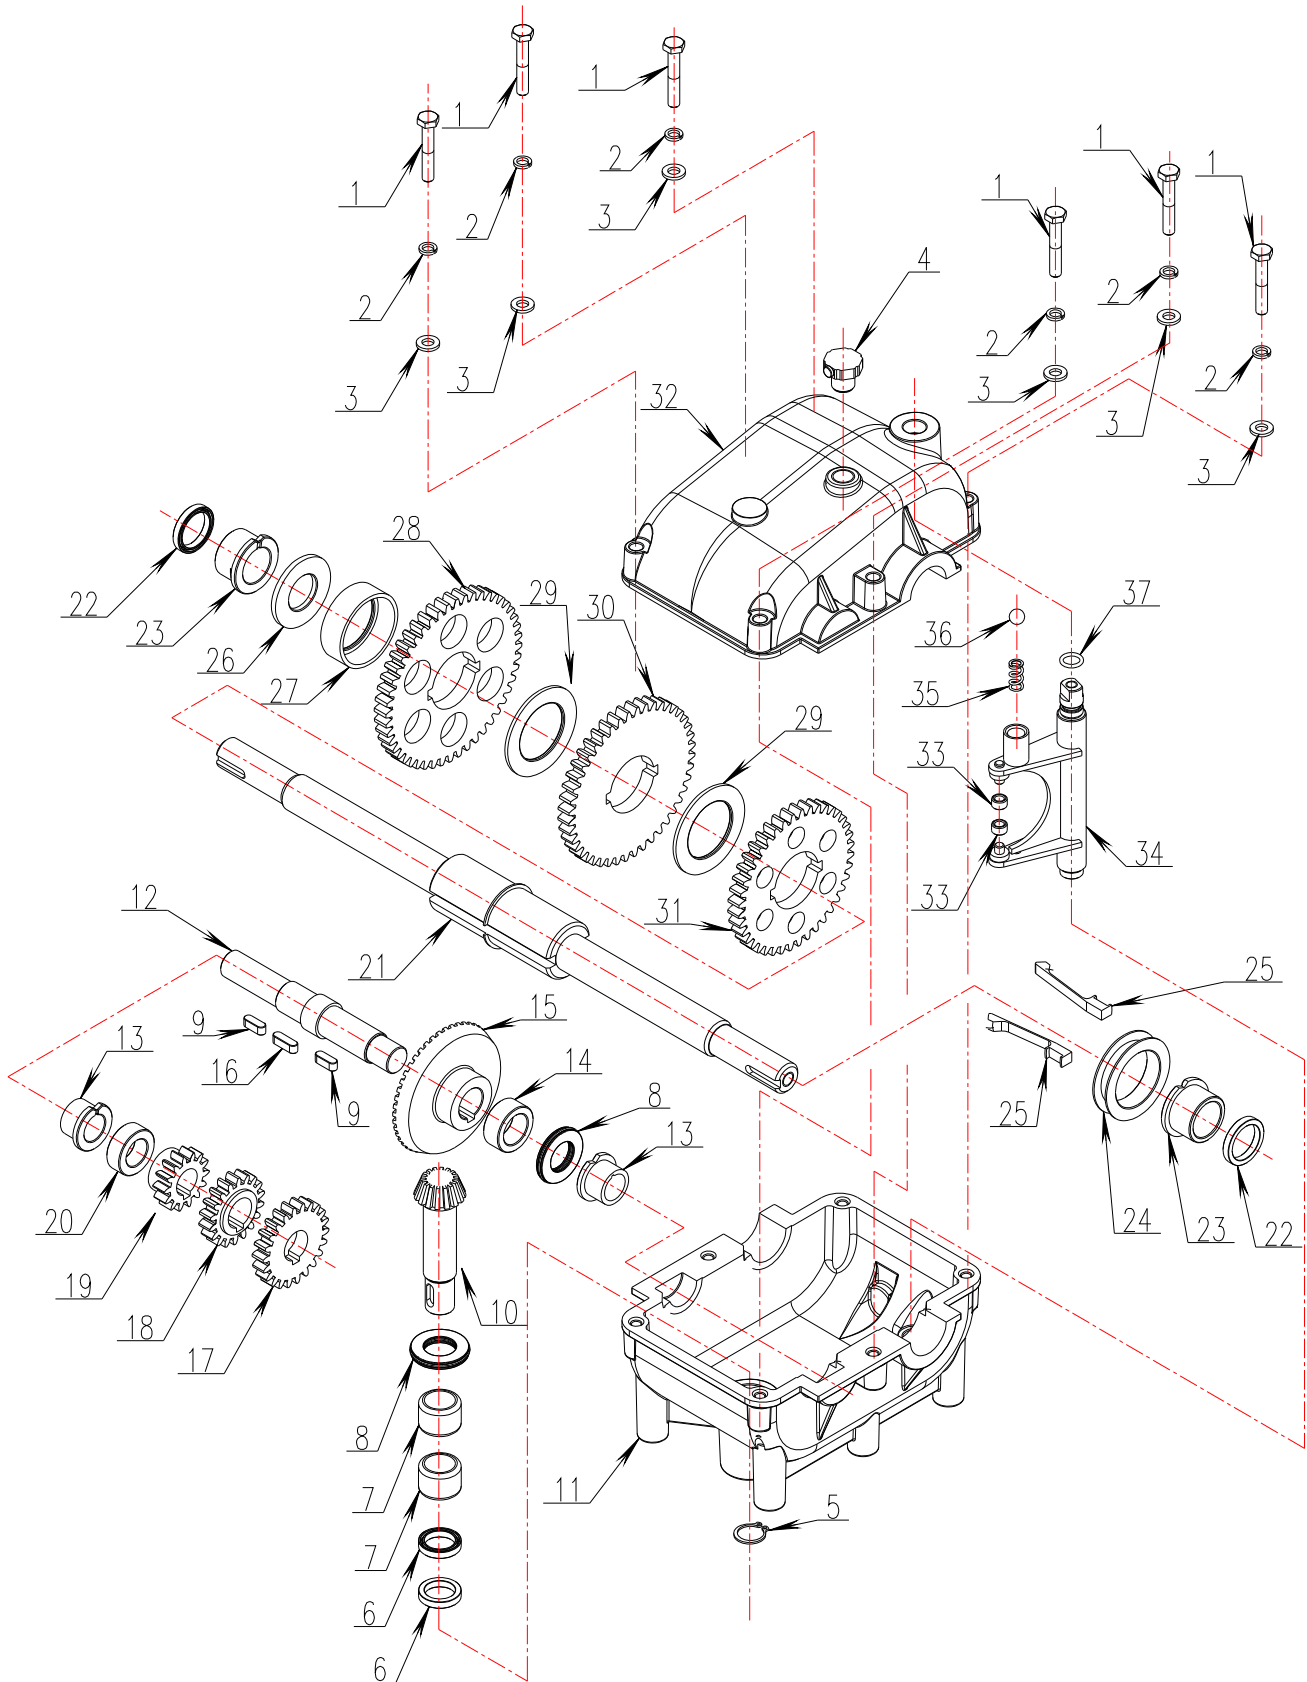

WORLDLAWN®

Transmission

Ref	P/N	Description	QTY	28X	32X	Ref	P/N	Description	QTY	28X	32X
1	B5782-635	Bolt 6×35	6	x	x	20	2804001B	Shift Spacer	1	x	x
2	B93-6	Lockwasher 6	6	x	x	21	2804008S	Output Shaft	1	x	x
3	B97.1-6	Washer M6	6	x	x	22	B9877.1-202604	Oil Seal	1	x	x
4	2804107	Filler/Breather Plug	1	x	x	23	2804062	Output Shaft Bushing	1	x	x
5	B894.1-15	Snap Ring M15	1	x	x	24	2804019	Shift Spacer	1	x	x
6	B9877.1-162204	Oil Seal	2	x	x	25	2804016	Sliding Key	1	x	x
7	B290-HK1616	Bearing	2	x	x	26	3304054A	Spacer	1	x	x
8	JB7915-1730	Thrust Bearing	2	x	x	27	2804003A	Shift Spacer	1	x	x
9	B1096-514	Key 5×14	2	x	x	28	2804017A	Low Speed Gear	1	x	x
10	3304031N	Bevel Gear	1	x	x	29	3304053B	Washer	2	x	x
11	2804102	Transmission Case-Bottom	1	x	x	30	2804007A	Medium Gear	1	x	x
12	2804002C	Counter shaft	1	x	x	31	2804009A	High Speed Gear	1	x	x
13	2804061S	Bushing	2	x	x	32	2804101	Transmission Case-Top	1	x	x
14	3304042D	Bushing	1	x	x	33	2804012	Roller	2	x	x
15	3304041N	Taper Ring Gear	1	x	x	34	2804053	Shift Rod & Fork	1	x	x
16	B1096-516	Square Key 5×16	1	x	x	35	2804038	Detent Spring	1	x	x
17	2804020A	High Speed Gear	1	x	x	36	B308-5/16	Detent Steel Ball 5/16	1	x	x
18	2804005A	Medium Gear	1	x	x	37	B3452.1-8.75×1.8	O-Ring	1	x	x
19	2804006A	Low Speed Gear	1	x	x						

Ref	P/N	Description	QTY
14	B29.2-510	Screw M5×10	4
15	B93-5	Washer 5	4
16	B97.1-5	Washer 5	4
17	B93-10	Split Lock Washer M10	2
18	B6170-10	Nut M10	2
19	3603015	Bolt M10	2
20	2831030	Front Frame	1
21	B1153-8	Grease Fitting M8×1	2
22	2831102	Tire	1
23	2831103	Bearing	2
24	2831104	Rim	1
25	2831105	Grease Fitting	1