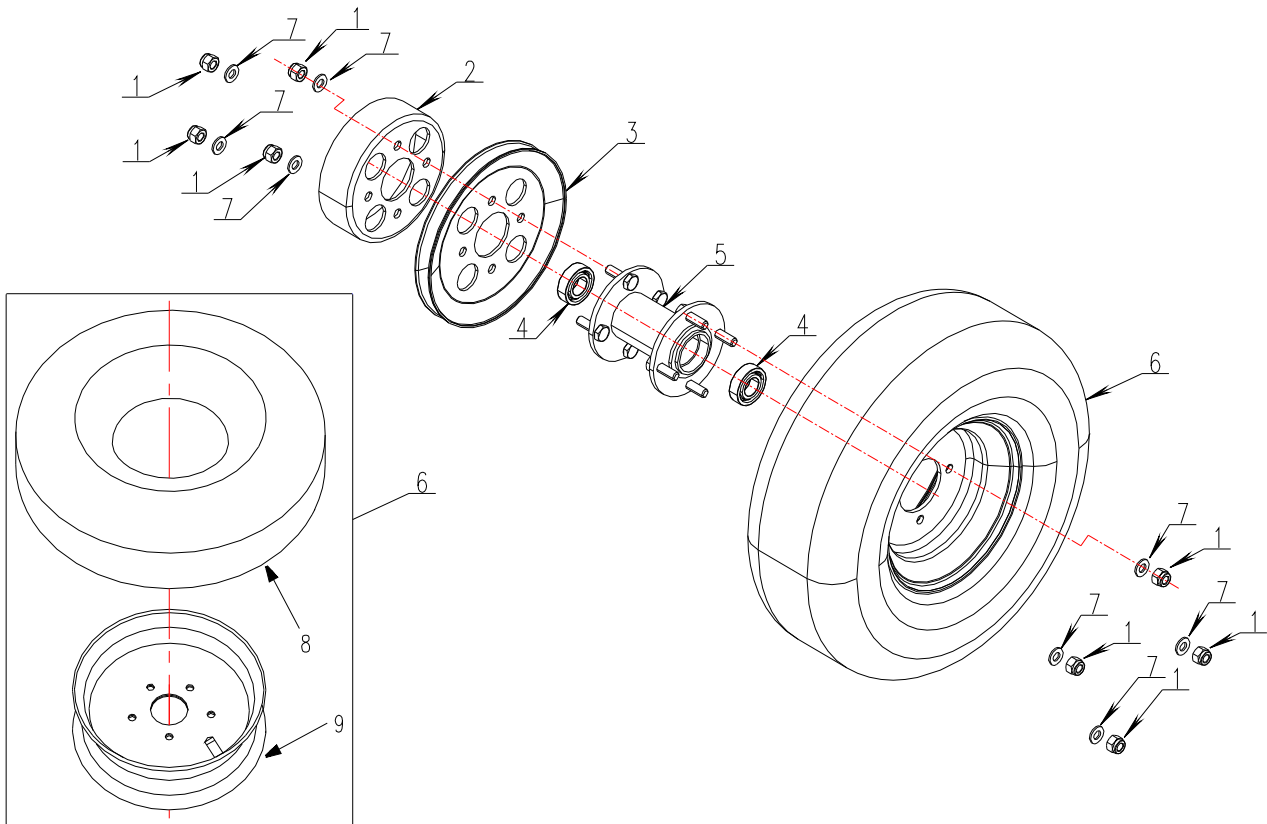

Ref	P/N	Description	QTY
22	3206033	Bushing	2
23	2836041	Neutral Latch-RH	1
24	3306005	Handle Grip	2
25	3206010	Left Torsion Spring	1
26	B879-530	Spring Pin 5x30	2
27	2836036	Neutral Latch-LH	1
28	2836020	Throttle Control Assembly	1
29	B801-616	Bolt, Carriage SN M6x16	4
30	B6182-6	Nut, Nyloc M6	4
31	3206005	Nylon Bushing	2
32	3206004A	Nylon Bushing Bracket	2
33	3206040	Operator Presence Control Handle	1
34	B97.1-5	Washer M5	6
35	B823-516	Screw M5×16	6
36	5208103	Nut Plate	2
37	2836030B	Handle Welding	1
38	B5787-1055	Hex Hd Bolt M10x55	2
39	B5787-1025	Hex Hd Bolt M10x25	2
40	B6182-10	Nut, Nyloc M10	4
41	2836013	Washer	2
42	2836002A	Blade Engage Control Rod	1

Electric Start-Up Wiring Harness

WORLDLAWN®

Electric Start-up Wiring Harness

Ref	P/N	Description	QTY	28X	32X
1	2838011A	Wiring Harness B&S	1	x	x
2	523034	Parking Brake Switch	2	x	x
3	T005005	Ignition Switch	1	x	x
	T005008	Waterproof Key	1	x	x
4	5208012	Pressure Switch	1	x	x
5	5008008	Negative Cable	1	x	x
6	3312031	Battery Boot (Negative)	1	x	x
7	3312032	Battery Boot (Positive)	1	x	x
8		Battery	1	x	x
9	3208062	Positive pole Cable(B&S)	1	x	x
	2808103	Positive pole Cable	1		x
10	2808107	Relay Cable Cover	3	x	x
11	B5787-616	Hex Hd Bolt M6X16	2	x	x
12	B93-6	Lockwasher 6	2	x	x
13	2838014	Start-up Relay	1	x	x
14	5008006	Wire to Motor	1	x	x

Recoil Start-up Wiring Harness

Ref	P/N	Decsription	28X	32X
1	5208012	Pressure Switch	x	x
2	2838001	Wiring Harness	x	x
3	2808014	Engine Flameout Wiring	x	x
	2808016	Connector, Two-Way(Honda)		x
4	2808005	Blade Switch	x	x