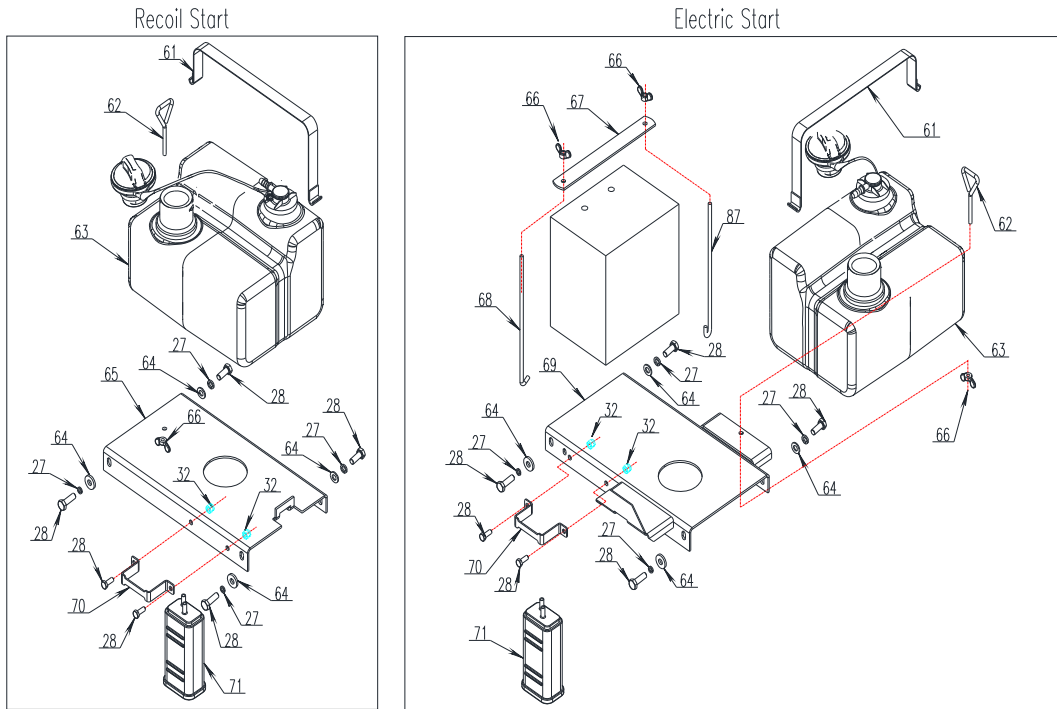

WORLDLAWN®

Rear Deck Assembly

WORLDLAWN®

Rear Deck Assembly

Ref	P/N	Description	QTY	R	E	Ref	P/N	Description	QTY	R	E
1	2833035A	Rear Deck	1	x	x	45	2803016	Bushing	2	x	x
2	B6182-8	Nut, Nyloc M8	23	x	x	46	3303037	Bushing	1	x	x
3	2833011	Brake Band	2	x	x	47	3203138A	Idler Pulley Arm	1	x	x
4	B97.1-8	Washer M8	16	x	x	48	B6182-10	Nut, Nyloc M10	1	x	x
5	B896-6	E-clip 6	4	x	x	49	3306015	Gear Shift Connector	1	x	x
6	B896-8	E-clip 8	3	x	x	50	2833120	Axle Pivot Weldment	1	x	x
7	2803012	Right Brake Lever	1	x	x	51	B5787-825	Hex Hd Bolt M8x25	4	x	x
8	3303141	Nylon Bushing	2	x	x	52	B5787-820	Hex Hd Bolt M8x20	4	x	x
9	2803008	Left Brake Lever	1	x	x	53	B5783-825	Hex Hd Bolt M8x25	6	x	x
10	XSZ56-1-17	Hair Pin	3	x	x	54	2833072	Idler Pulley ASM	1	x	x
11	2833068D	Brake Linkage	2	x	x	55	3303018	Washer	1	x	x
12	2806010	Nylon Bushing	2	x	x	56	B893.2-35	Snap Ring M35	1	x	x
13	2800017	Compression Spring	2	x	x	57	B276-6003RS	Bearing	1	x	x
14	B5783-850	Hex Hd Bolt M8x50	2	x	x	58	2803011	Idler Pulley	1	x	x
15	2800006	Flat Washer M8	4	x	x	59	3203007	Bushing	1	x	x
16	2800034	Idler Pulley Asm	2	x	x	60	B12-835	Carriage HD Bolt M8 X 35	1	x	x
17	2800035	Bushing	2	x	x	61	2833025	Fuel Tank Pressing Strap	1	x	x
18	2833090B	Brake Lever Wld,RH	1	x	x	62	2833024	Rod weldment	1	x	x
19	3303023	Nylon Bushing	4	x	x	63	2837040	Fuel Tank ASM W/CAP	1	x	x
20	2833090A	Brake Lever Wld,LH	1	x	x	64	B97.1-6	Washer M6	4	x	x
21	B5783-820	Hex Hd Bolt M8x20	6	x	x	65	2833022	Tank Saddle	1	x	
22	B93-8	Washer 8 - LOCKWASHER	10	x	x	66	B62-6	Butterfly Nut M6	1	x	
23	3203085A	Belt Cover,RH	1	x	x		B62-6	Butterfly Nut M6	2		x
24	2833034	Bushing	2	x	x	67	3203004	Battery Strap	1		x
25	3203080A	Belt Cover,LH	1	x	x	68	2833097	Battery Rod	2		x
26	B96-6	Washer, Flat Large M6	2	x	x	69	2833060A	Support Plate	1		x
27	B93-6	Lockwasher 6	2	x	x	70	3206112	Carbon Canister Bracket	1	x	x
28	B5783-616	Hex Hd Bolt M6x16	8	x	x	71	3206114	Carbon Canister	1	x	x
29	B5783-816	Hex Hd Bolt M8x16	4	x	x	72	3200001A	Belt	1	x	x
30	2833066	Spacer	2	x	x	73	3600003A	Belt	2	x	x
31	2833130	Drive Pulley	2	x	x	74	17242-1P68FS-0000	Hose Clamp	3	x	x
32	B6182-6	Nut, Nyloc M6	8	x	x	75	2837038	Fuel Line	1	x	x
33	B7810-UBPFL203	Bearing UBPFL203	2	x	x	76	2807032	Pipe	1	x	x
34	B5787-616	Hex Hd Bolt M6X16	4	x	x	77	3307041	Clamp	1	x	x
35	2833074	Tension Spring	2	x	x	78	17020-1P65F-0000	Fuel Line Clamp	2	x	x
36	2833075	Adjusting Rod	2	x	x	79	2837039	Fuel Line	2	x	x
37	B6170-8	Nut M8	4	x	x	80	17020-1P68F-0000	Fuel Line Clamp	1	x	x
38	2803007D	Shift Pivot Arm Wld	1	x	x	81	2837043	Shut-off Valve	1	x	x
39	3303023D	Bushing	1	x	x	82	3304014	Washer	2	x	x
40	B97.1-10	Washer, Flat M10	2	x	x	83	B5783-620	Hex Hd Bolt M6x20	1	x	x
41	2804100A	Transmission	1	x	x	84	B1096-514	Key 5x14	1	x	x
42	B1096-518	Square Key 5x18	2	x	x	85	2833088	Transimission Pulley	1	x	x
43	2833012D	Rod	1	x	x	86	2804025	Shift Arm Weldment	1	x	x
44	B5782-1055	Hex Hd Bolt M10x55	1	x	x	87	2833098	Battery Rod	2		x