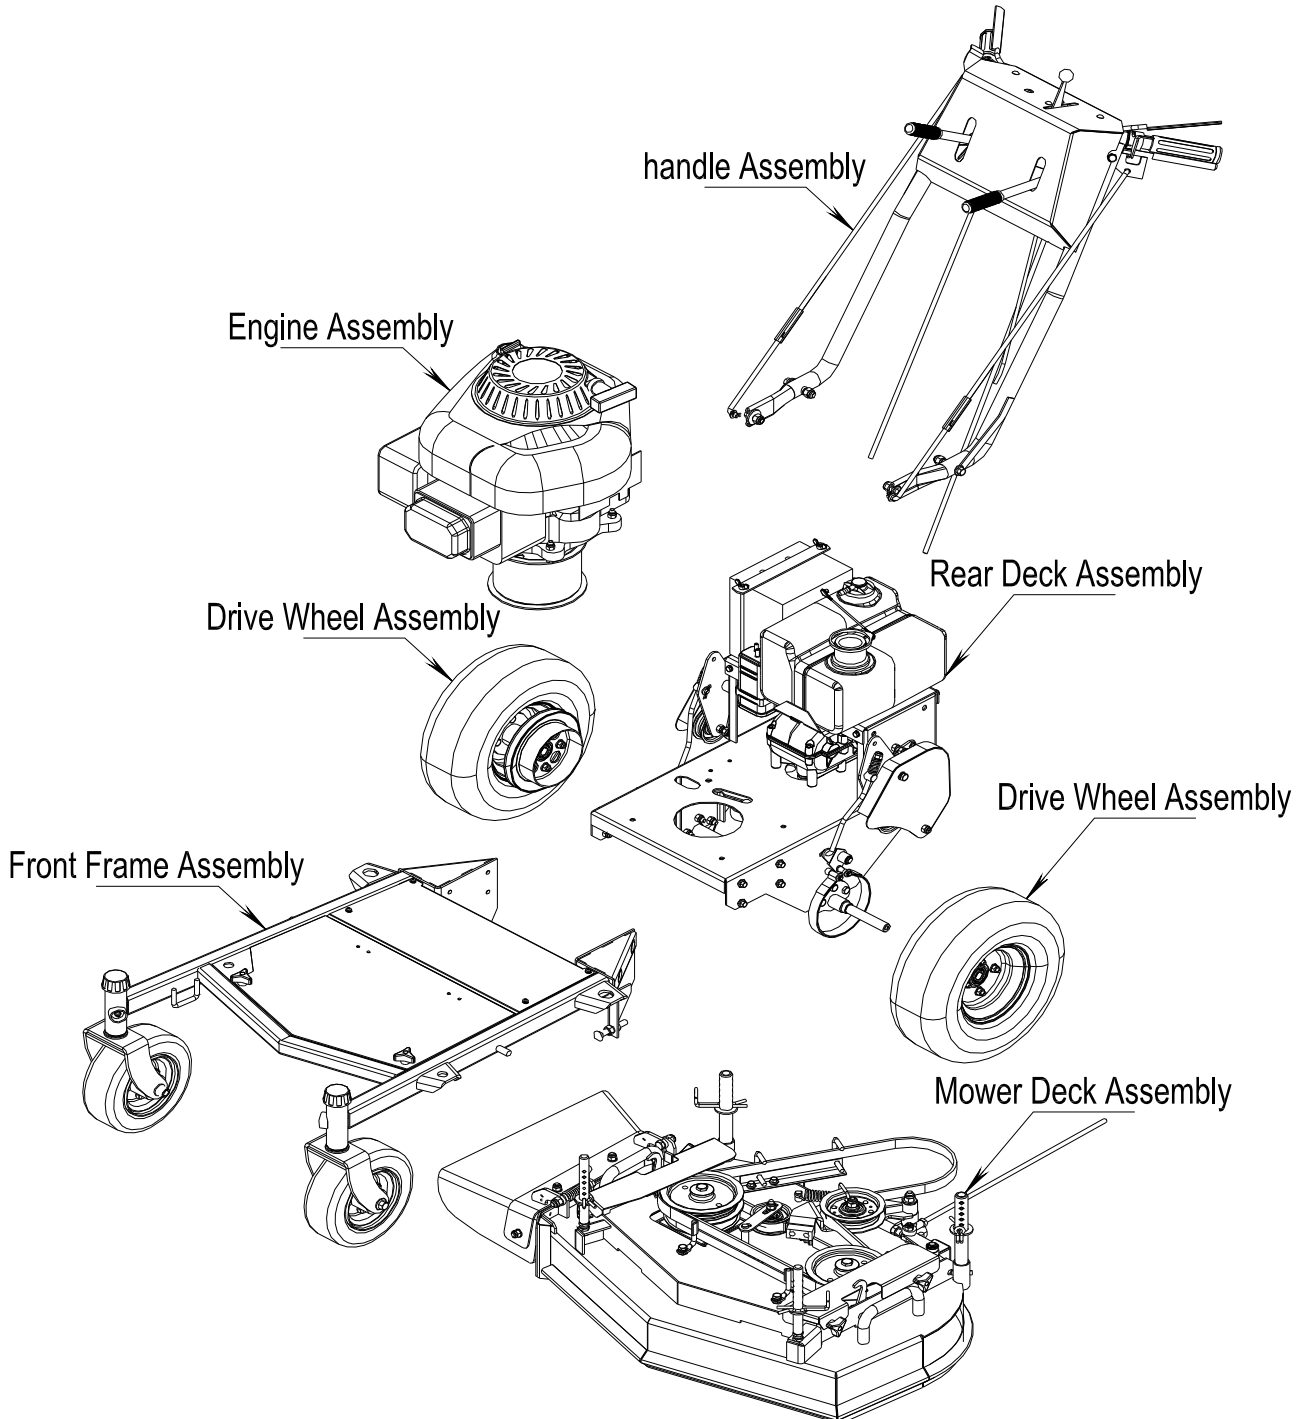

Mower Assembly.....	1
Mower Deck Assembly.....	2
Rear Deck Assembly.....	4
Engine Assembly	6
Front Frame Assembly	7
Drive Wheel Assembly.....	9
Handle Assembly	10
Electric Start-Up Wiring Harness	11
Recoil Start-up Wiring Harness.....	12
Decals	13

WORLDLAWN®

Engine Assembly

Ref	P/N	Description	QTY	28X	32X
1		Engine	1	x	x
2	3607002	Bushing	1	x	x
3	2837037	key	1	x	x
4	3607009	Transmission Drive Pulley	1	x	x
5	2837089B	Pulley	1	x	
	3207030	Pulley	1		x
6	B6182-8	Nut, Nyloc M8	4	x	x
	B6182-8	Nut, Nyloc M8	2		x