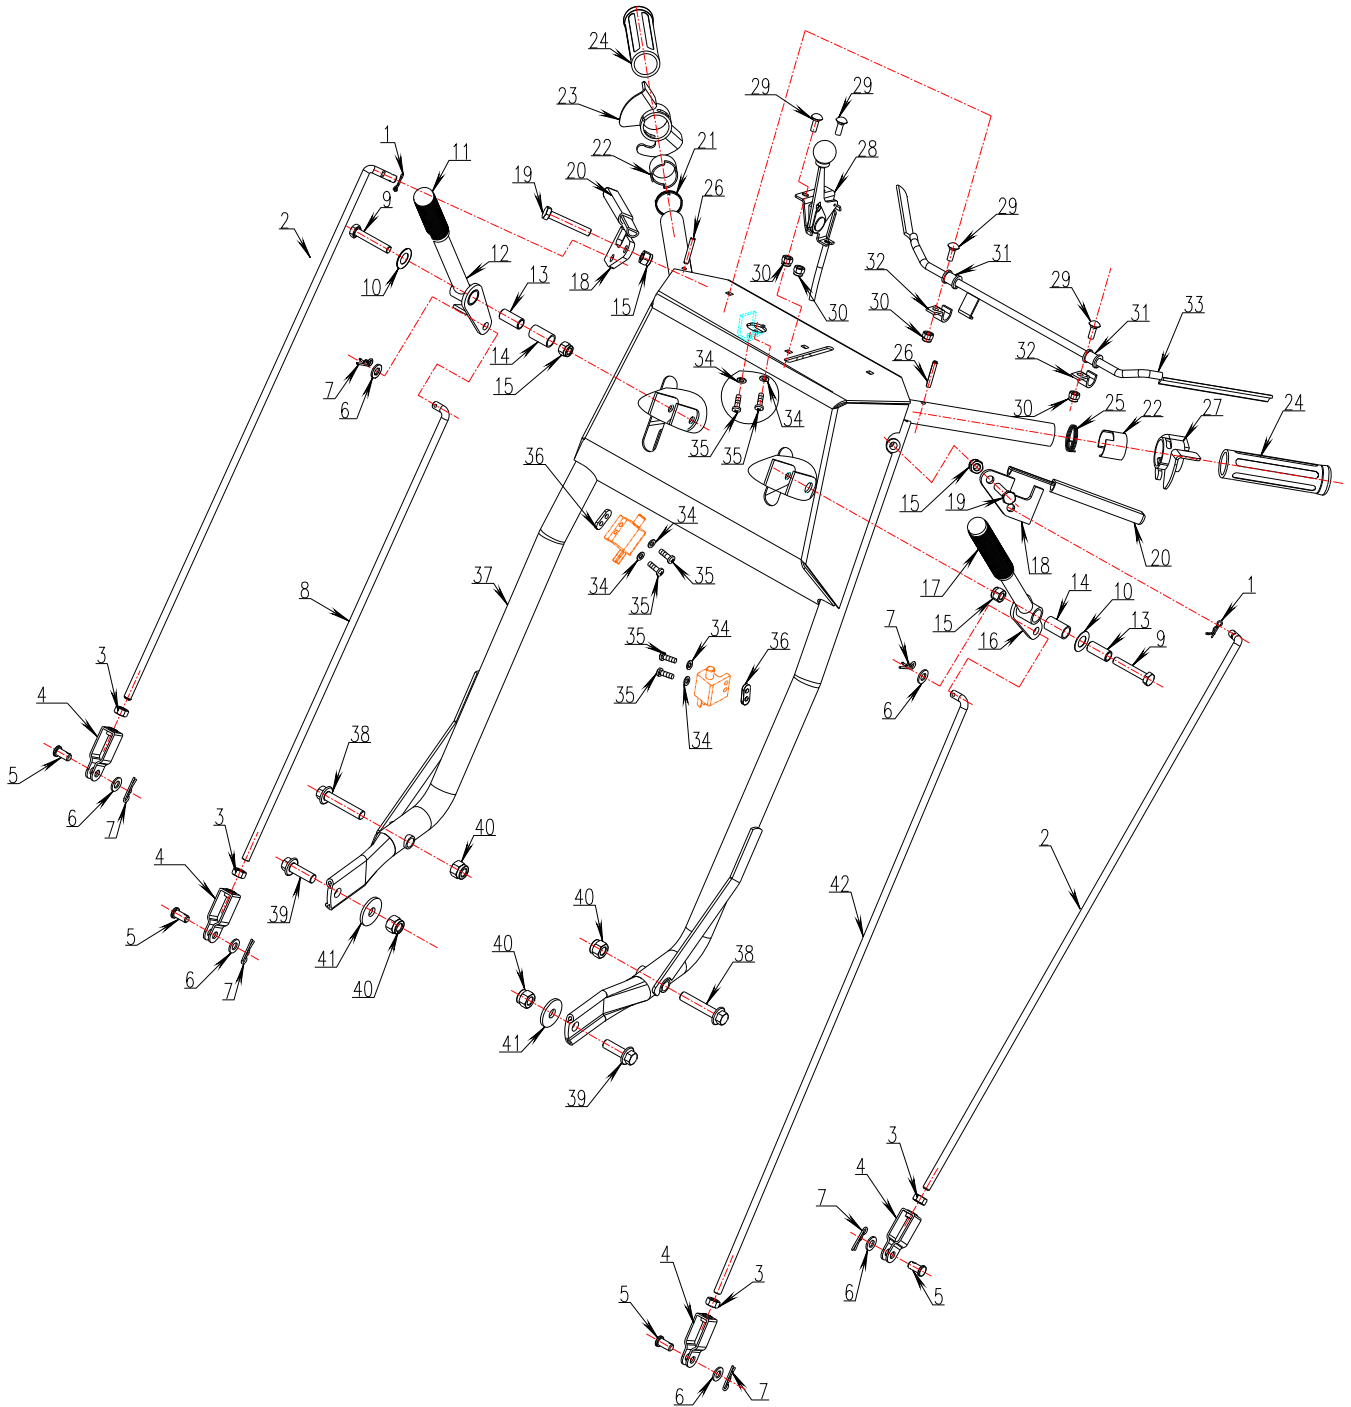

Handle Assembly

WORLDLAWN®

Handle Assembly

Ref	P/N	Description	QTY
1	2ZS6-049001	Pin	2
2	2836003A	Brake Control Rod	2
3	B6170-8	Nut M8	4
4	2836052	Link Rod	4
5	B882-816B	Pin, 8 × 16 Clevis	4
6	B97.1-8	Washer M8	6
7	XSZ56-1-17	Hair Pin	6
8	3206002A	Shift Control Rod	1
9	B5782-845	Hex Hd Bolt M8X45	2
10	2806061	Disc Spring Washer M12	2
11	5206012	Brake Lever Grip	1
12	2836118	Gear Shift Lever	1
13	2836114	Bushing	2
14	3303023	Nylon Bushing	2
15	B6182-8	Nut, Nyloc M8	4
16	2836119	Blade Drive Lever	1
17	2836006	Brake Lever Grip	1
18	2836008	Steering Lever Weldment	2
19	B5782-850	Hex Hd Bolt M8X50	2
20	2806097	Handle Grip	2
21	3206011	Right Torsion Spring	1

Ref	P/N	Description	QTY
22	3206033	Bushing	2
23	2836041	Neutral Latch-RH	1
24	3306005	Handle Grip	2
25	3206010	Left Torsion Spring	1
26	B879-530	Spring Pin 5x30	2
27	2836036	Neutral Latch-LH	1
28	2836020	Throttle Control Assembly	1
29	B801-616	Bolt, Carriage SN M6x16	4
30	B6182-6	Nut, Nyloc M6	4
31	3206005	Nylon Bushing	2
32	3206004A	Nylon Bushing Bracket	2
33	3206040	Operator Presence Control Handle	1
34	B97.1-5	Washer M5	6
35	B823-516	Screw M5×16	6
36	5208103	Nut Plate	2
37	2836030B	Handle Welding	1
38	B5787-1055	Hex Hd Bolt M10x55	2
39	B5787-1025	Hex Hd Bolt M10x25	2
40	B6182-10	Nut, Nyloc M10	4
41	2836013	Washer	2
42	2836002A	Blade Engage Control Rod	1