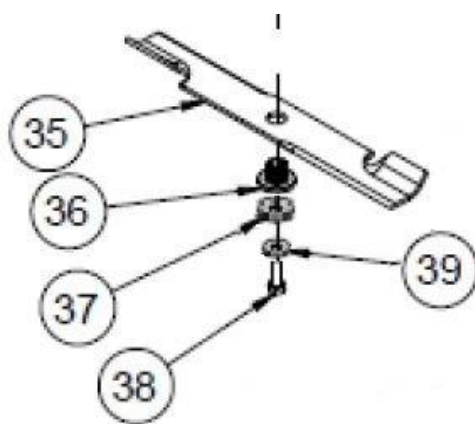

SERVICE BULLETIN

WORL DLAWN POWER EQUIPMENT, INC.
2415 Ashland Ave
Beatrice, NE 68310
(402) 228-4255

Bulletin Number: SB1407
Date: 8/15/14

Product Affected: WYK52FX730V5 & WYK60FX801V5 King Cobra mowers with serial numbers 201407U01147 and below

ITEM	PART NO	DESCRIPTION
35	543293	BLADE, STD 18.0"
36	543085	DRIVER, BLADE
37	103038	WASHER, FLAT
38	100537	1/2-20 X 2-1/2 HHCS
39	105502	WASHER, SPING DISC 1/2