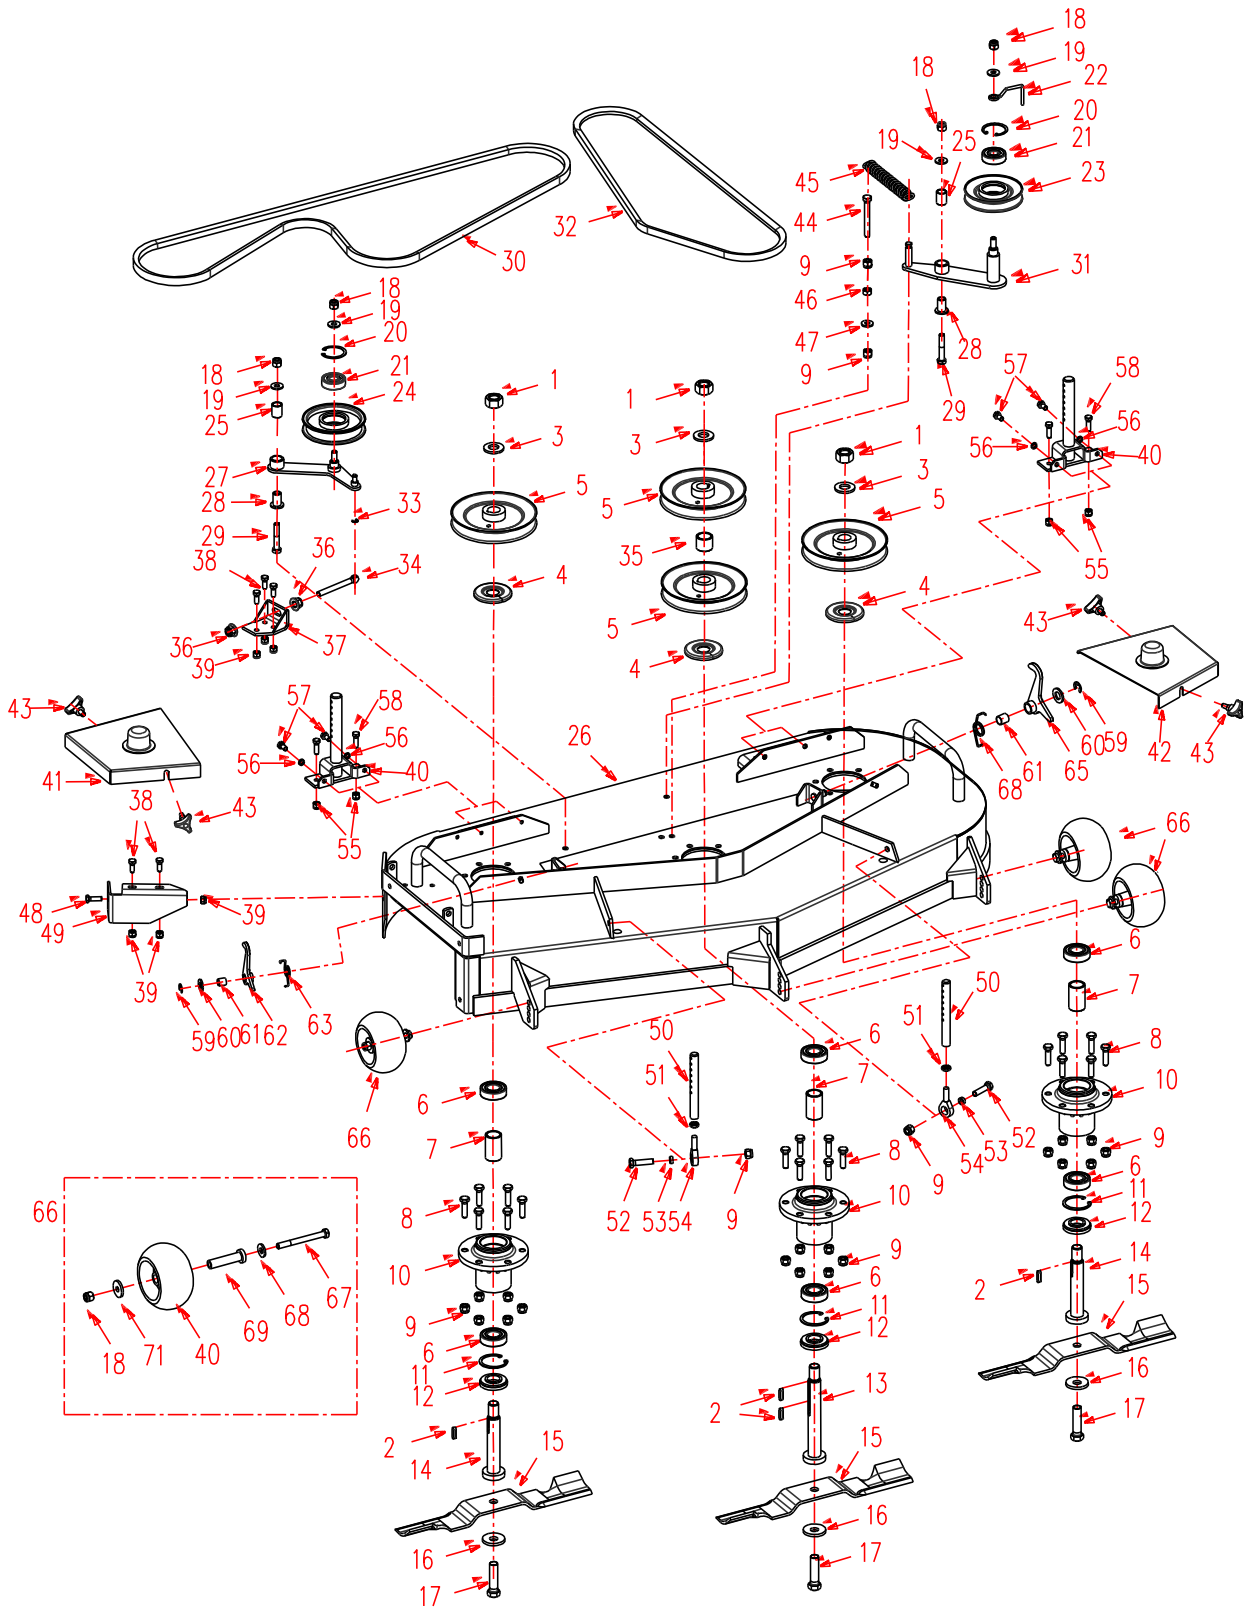

WORLDLAWN®

DECK ASM, 48" FLOAT

DECK ASM, 48" FLOAT

ITEMS	PART NO.	DESCRIPTION	ITEMS	PART NO.	DESCRIPTION
1	B6171-20	NUT M20X1.5	37	4201840	TENSION FIXED SEAT
2	B1096-625	KEY 6X25	38	B5783-820	SCREW, HH TAP M8X20
3	5201048	WASHER	39	B6182-8	NUT, NYLOC M8
4	5201044	UPPER DUST COVER	40	5201083	SPACER
5	4801403	BLADE PULLEY	41	482076	COVER, 48 RH FLOAT
6	B276-6205RS	BEARING 6205-2RS	42	482077	COVER, 48 LH FLOAT
7	5201049	SPACER/BUSHING	43	3302190	KNOB, 3-PRONGED
8	B5783-1035	SCREW, HH TAP M10X35	44	B5783-1080	HEX HEAD BOLT M10X80
9	B6182-10	NUT, NYLOC M10	45	4806004	IDLER SPRING
10	5201050	SPINDLE HOUSING	46	B6170-10	NUT M10X1
11	B893.1-52	SNAP RING 52	47	4808002	WASHER
12	5201043	COVER, LOWER	48	B5783-825	HEX HEAD BOLT M8X25
13	483112	SHAFT, BLADE SPINDLE	49	4801200A	GRASS BOARD
14	4201405	CORE SHAFT	50	4801301	FRONT COLUMN
15	4801401U	BLADE	51	B6170-10	NUT M10X1
16	5201042	WASHER	52	B5783-1040	BOLT M10X40
17	B5785-161560	BOLT M16X1.5X60	53	4801302	SPACER
18	B6182-10	NUT, NYLOC M10	54	B9163-10	ROD END SABJK10C
19	3302058	WASHER 10	55	B6182-8	NUT, NYLOC M8
20	B893.1-47	SNAP RING 47	56	B93-8	LOCKWASHER 8
21	B276-6303RS	BEARING 6303-2RS	57	B5783-816	SCREW, HH TAP M8X16
22	4201802	BELT HOOK	58	B5783-825	HEX HEAD BOLT M8X25
23	2802070	IDLER PULLEY	59	B896-9	SNAP RING 9
24	3302056	IDLER PULLEY	60	B97.1-12	WASHER 12
25	B2685-162025	BEARING 16X20X25	61	3202225	HOOK WMT, RIGHT
26	482073	DECK, 48"FLOAT-RED	62	3202024	BUSHING
27	4201830	RIGHT TENSION ARM WLD	63	3602028	RIGHT TORSION SPRING
28	4201801	BUSHING	64	3602027	LEFT TORSION SPRING
29	B5782-1055	HEX HEAD BOLT M10X55	65	3202220	HOOK WMT, LEFT
30	4801007	BELT, BLADE DRIVE	66	5201080	ROLLER WHEEL ASSY
31	482053	WLD, DECK IDLER	67	B5782-1010C	BOLT M10X100
32	483116	BELT, DECK DRIVE	68	5201061	WASHER
33	B896-8	E-CLIP 8	69	5201082	BUSHING, ROLLER
34	4201011	SWING BOLT (LONG)	70	5201081	ANTI-SCALP ROLLER
35	3207002	SPACER			
36	B6187-12	NUT, FLANGED TOPLOCK M12