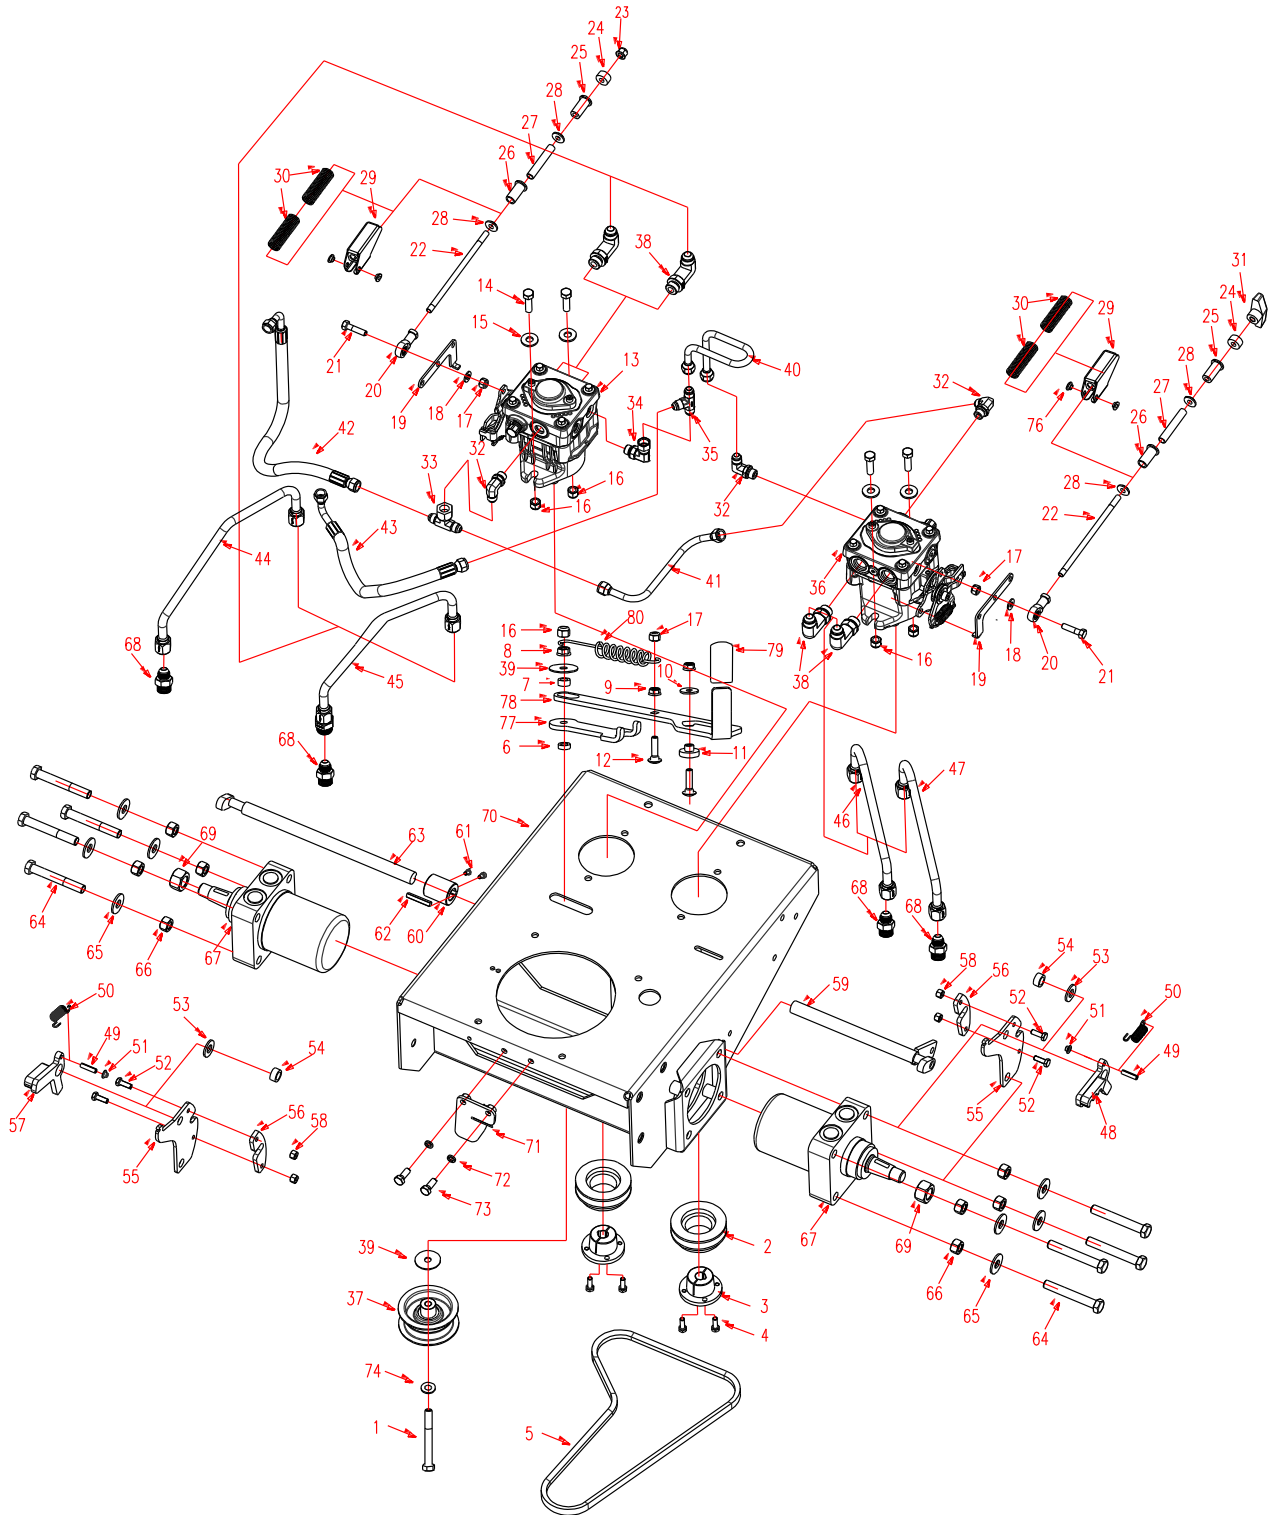

WORLDLAWN®

REAR DECK ASM, 36" HYDRO

REAR DECK ASM, 36"HYDR

O

ITEMS	PART NO.	DESCRIPTION	ITEMS	PART NO.	DESCRIPTION
1	100300	3/8-16 X 3 HHCS	41	453533	TUBE ASM, PUMP RETURN
2	453161	PUMP PULLEY TAPER LOCK	42	453168	TANK HOSE - 16"
3	423178	15MM TAPER HUB	43	453168	TANK HOSE - 16"
4	100252	1/4-20 X 3/4 HHCS	44	453489	TUBE, RH 36 FRONT HYD
5	453536	BELT, PUMP DRIVE	45	453490	TUBE, RH 36 REAR HYD
6	453537	SPACER, CS SLIDE	46	453487	TUBE, LH 36 FRONT HYDRO
7	453573	BUSHING, IDLER HANDLE	47	453488	TUBE, LH 36 REAR HYD
8	109007	3/8-16 WHIZLOCK NUT	48	452154	CLAW WLD, LH PARK BRAKE
9	109001	5/16-18 WHIZLOCK NUT	49	106334	1/4 X 1 ROLL PIN
10	B96-8	WASHER 8	50	363155	OPC SPRING
11	453539	POST, CS LATCH	51	423410	1/4" PAL NUT
12	107529	5/16-18X1-1/2 C HEAD	52	100252	1/4-20 X 3/4 HHCS
13	453467	PUMP, CW RTN PE	53	105266	1/2 SAE FLAT WASHER
14	100293	3/8-16 X 1-1/4 HHCS	54	423284	BRAKE ARM BUSHING - PLTD
15	105260	3/8 STD FLAT WASHER	55	453460-1	BRACKET, PARK BRAKE - BLK
16	104257	3/8-16 HEX NYLOC NUT	56	423402	CAM ROD RETAINER - PLTD
17	104256	5/16-18 HEX NYLOC NUT	57	452155	CLAW WLD, RH PARK BRAKE
18	105257	5/16 SAE FLAT WASHER	58	104255	1/4-20 HEX NYLOC NUT
19	453468	BRACKET, PUMP LEVER	59	482065	SHAFT WLD, 36" PARK BRAKE
20	5205016	ROD END SIBJK8S	60	483123	COUPLER, BRAKE SHAFT
21	100274	5/16-18 X 1-1/4 HHTB	61	B70. 1-510	CAP SCREW, 5 X 10 HEX
22	453459	ROD, SPRING CARTRIDGE	62	B1096B-640	KEY, 6 X 40 SQ
23	B6183-8	NUT, FLANGED NYLOC M8	63	482064	SHAFT WLD, RH PARK BRAKE
24	453472	SPACER, STOP NUT	64	100335	1/2-13 X 4 HHCS
25	453456	BUSHING, ROD GUIDE	65	105264	1/2 STD FLAT WASHER
26	453455	BUSHING, SLEEVE GUIDE	66	104259	1/2-13 HEX NYLOC NUT
27	453458	SLEEVE, STOP	67	453068	WHEELMOTOR WB
28	453457	WASHER, SPRING STOP	68	453114	MOTOR ADPT.
29	453454	BRACKET, CARTRIDGE	69	104511	3/4-16 UNF REG HEX NUT
30	453453	SPRING, SPEED CONTROL	70	452148-2	DECK, REAR HYDRO - RED
31	453449	KNOB, 3/8-16 CLAMPING	71	452186	WLD, CLUTCH TORSION
32	453074	90 DEGREE ADAPTER	72	B93-8	LOCKWASHER 8
33	453106	SWIVEL TEE	73	B5783-820	SCREW, HH TAP M8X20
34	453109	SWIVEL ELBOW	74	105259	3/8 SAE FLAT WASHER
35	453020	CROSS ADAPTER	75	107524	5/16-18 X 1-1/4 C BOLT
36	453466	PUMP, CCW RTN PE	76	453576	BUSHING, 6X8X4L FLG
37	393004	PULLEY-CALIPER	77	453571-1	STRUT, IDLER MOUNT - BLK
38	453167	PUMP ADAPTER 90L	78	453572-1	HANDLE, IDLER - BLK
39	483019	RH IDLER WASHER	79	363022	ADJ. LEVER GRIP
40	453532	TUBE ASM, PUMP SUPPLY	80	3202021	SPRING