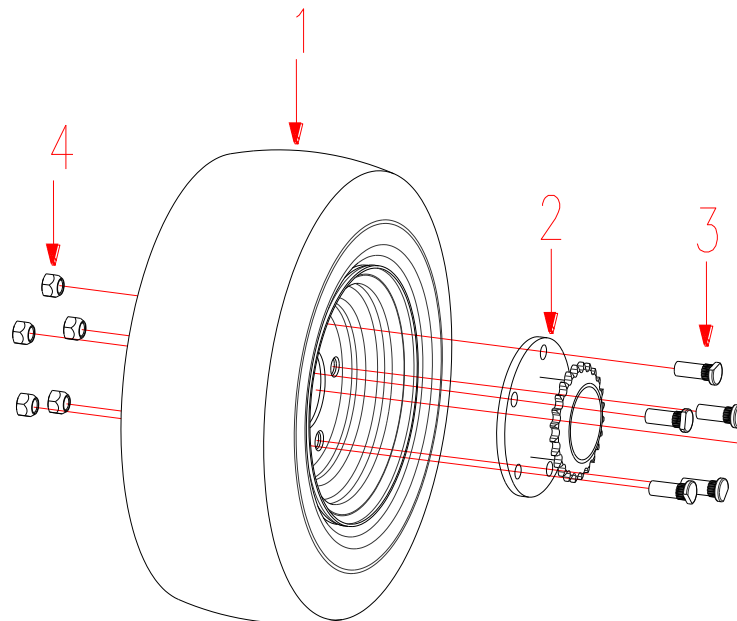

ITEMS	PART NO.	DESCRIPTION	ITEMS	PART NO.	DESCRIPTION
1	4806645	BRACKET, SUPPORT	16	B879-630	PIN 6X30
2	B5783-1030	M10x30 HHCS	17	5201155	COVER, GEAR
3	B6182-10	NUT, NYLOC M10	18	4806627	LEVER, GEAR SHAFT
4	3602673	BUSHING	19	B93-6	WASHER 6
5	3602677	BUSHING	20	B5782-1055	M10x55 HHCS
6	5201320	BRACKET, SPRING	21	5201340	DEFLECTOR, DISCHARGE
7	5201330	DOOR, DISCHARGE	22	B5787-825	SCREW, HH FLANGE M8X25
8	B97.1-12	WASHER 12	23	B6182-8	NUT, NYLOC M8
9	B97.1-16	WASHER 16	24	4806641	BRACKET
10	B91-420	COTTER PIN, 4X20	25	4806642	BRACKET
11	B91-425	COTTER PIN, 4X25	26	5210301	WASHER
12	5201158	PLATE, SUPPORT	27	B93-8	LOCKWASHER 8
13	3602666	BIG GEAR	28	3602676	BUSHING
14	3602792	GEAR	29	B96-8	WASHER 8
15	B879-622	ROLL PIN, 6 X 22	30	5201340	DEFLECTOR DISCHARGE

GRP, WHEEL AND HUB

ITEMS	PART NO.	DESCRIPTION
1	453065	WHEEL & TIRE
2	452158	HUB ASM, 5-BOLT W/STUDS
3	103031-1	1/2-20X1-3/8 WHEEL STUD
4	103023	1/2-20 X 60 T LUG NUT

1

2

ITEMS	PART NO.	DESCRIPTION
1	323050	HARNESS, H-DRIVE
2	323051	HARNESS, ENGINE WIRE