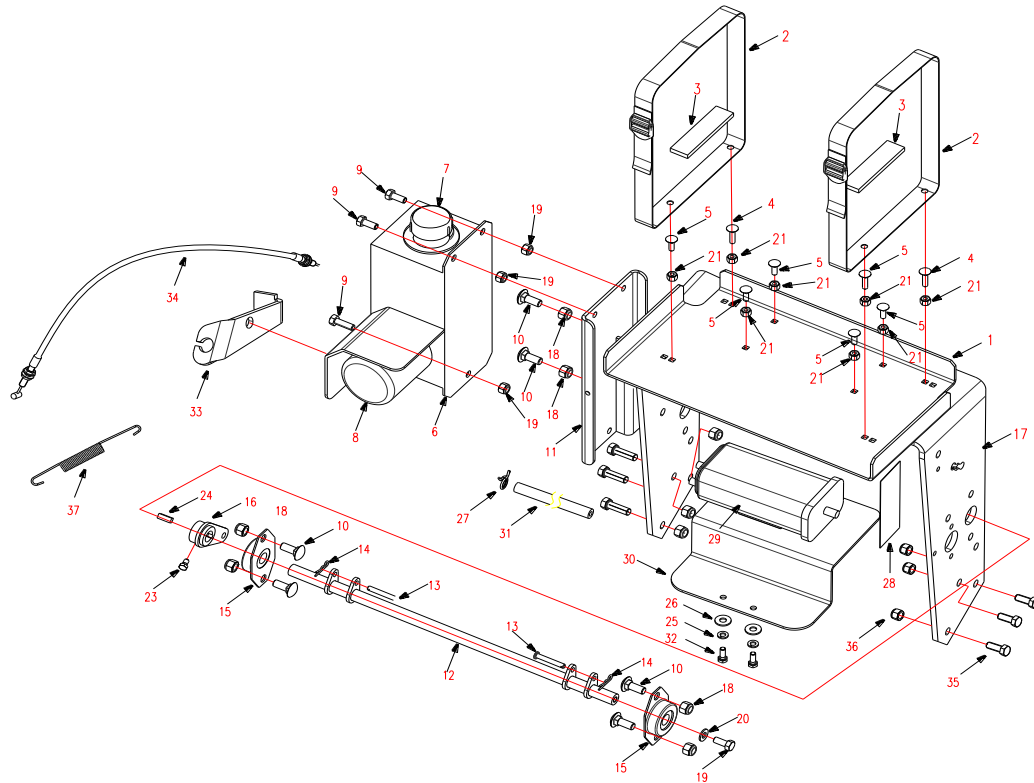

HANDLE ASM

ITEMS	PART NO.	DESCRIPTION	ITEMS	PART NO.	DESCRIPTION
1	363420	FUEL TANK MNT-PAINTED	19	104256	5/16-18 HEX NYLOC NUT
2	363368	GAS TANK BELT	20	105257	5/16 SAE FLAT WASHER
3	363201	FUEL TANK PAD	21	104255	1/4-20 HEX NYLOC NUT
4	107510	1/4-20 X 1 C BOLT	22	363410	FUEL TANK ASSY EPA/CARB
5	107502	1/4-20 X 3/4 C BOLT	23	B5783-58	SCREW, HH TAP M5 X 8
6	452120-1	WLD, ICT OIL TANK, PTD	24	107253	3/16 X 3/16 X 1/2 KEY
7	453375	CAP, OIL TANK ICT	25	105004	1/4 LOCKWASHER
8	423361	OIL FILTER	26	105256	WASHER, FLAT USS 1/4
9	100271	5/16-18 X 3/4 HHCS	27	363098	CLAMP, FUEL LINE
10	107526	3/8-16 X 1 C BOLT	28	363416	LABEL, EPA-WB
11	452147-1	MOUNT, OIL TANK - BLK	29	363423	SM CARBON CANISTER
12	452144	SHAFT WLD, PUMP CONTROL	30	363426	CARBON CANISTER MT
13	B882B-645	PIN, 6 X 45 CLEVIS	31	603032	FUEL LINE-16&18 BRIGGS
14	SZ56-1-1	HAIRPIN COTTER	32	B5783-616	SCREW, HH TAP M6X16
15	363292	FLANGED BEARING	33	2836001	TENSION SPRING
16	452163	LEVER WLD, CONTROL SHAFT	34	453589	WIRE
17	363184	LOWER HANDLE	35	100292	3/8-16 X 1 HHCS
18	104257	3/8-16 HEX NYLOC NUT	36	104257	3/8-16 HEX NYLOCNUT