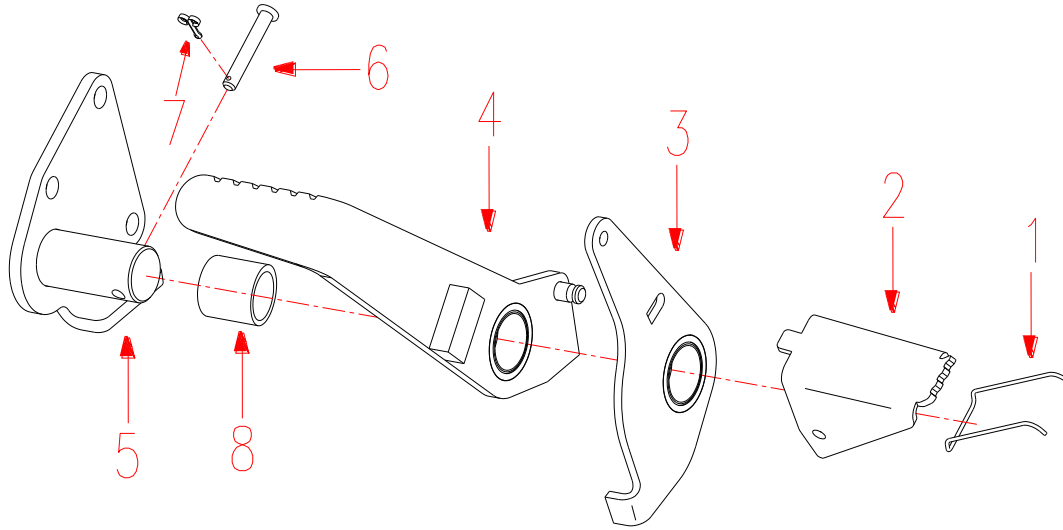

Content

WHOLE MOWER.....	2
LEVER ASM,DEFLECTOR LIFT.....	3
DECK ASM, 36" FLOAT.....	4
DECK ASM, 48" FLOAT.....	6
REAR DECK ASM, 36" HYDRO.....	8
REAR DECK ASM, 48" HYDRO.....	10
HANDLE ASM ,HYDRO LOWER.....	12
HANDLE ASM, UPPER H-D.....	13
FRAME GRP, FLOAT DECK - WL.....	15
DISCHARGE CHUTE COVER ASSY, 36".....	16
ASM, OCDC,48".....	17
FUEL TANK ASSY.....	18
ENGINE.....	19
GRP,WHEEL AND HUB.....	20
WIRE.....	21
DECAL.....	22

WORLDLAWN®

WHOLE MOWER

LEVER ASM, DEFLECTOR LIFT

ITEMS	PART NO.	DESCRIPTION
1	453529	SPRING, PEDAL ENGAGE
2	452177	PEDAL WMT, RELEASE
3	452175	LEVER ASM, ENGAGE
4	452176	PEDAL ASM, ENGAGE
5	452172-1	PLATE, PEDAL - BLK
6	B882B-640	PIN, 6X40 CLEVIS
7	B91-214	PIN, 2X14 COTTER
8		