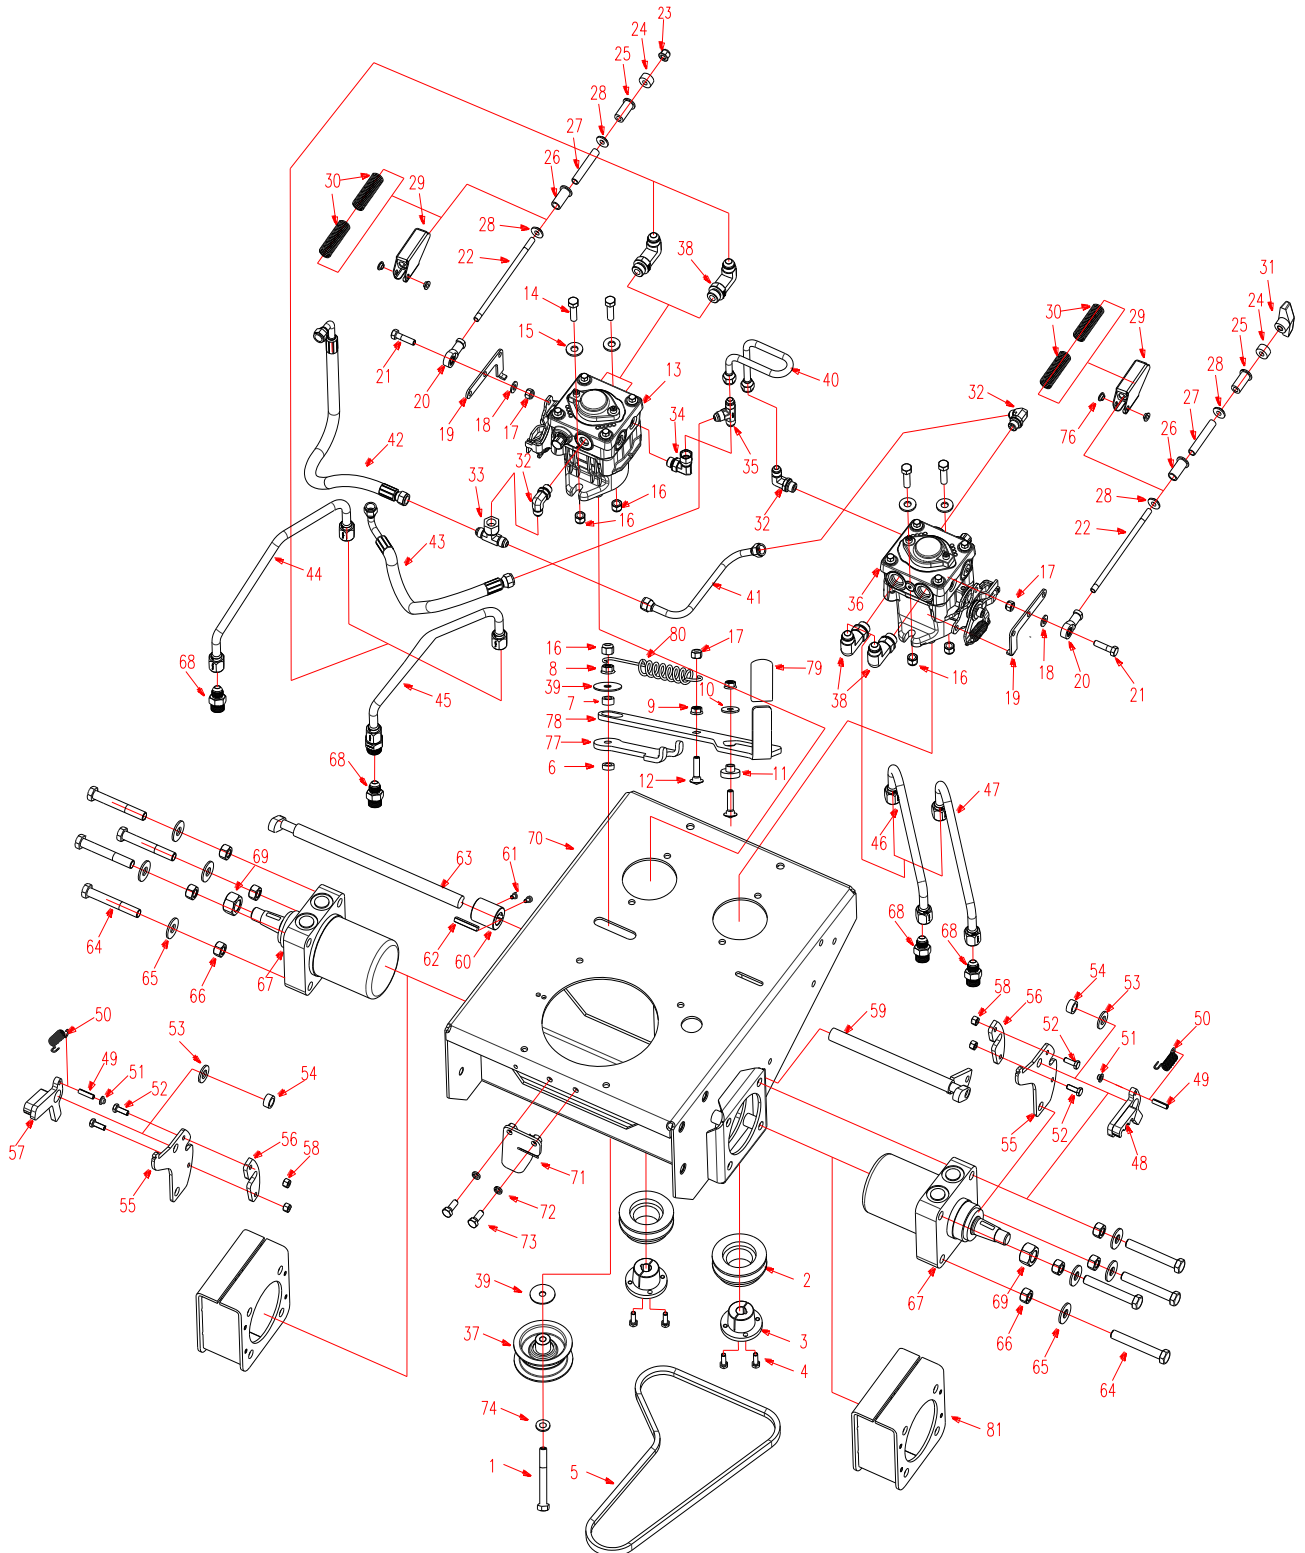

WORLDLAWN®

DECK ASM, 48" HYDRO REAR

DECK ASM, 48" HYDRO REAR

ITEMS	PART NO.	DESCRIPTION	ITEMS	PART NO.	DESCRIPTION
1	100300	3/8-16 X 3 HHCS	42	453168	TANK HOSE - 16"
2	453161	PUMP PULLEY TAPER LOCK	43	453168	TANK HOSE - 16"
3	423178	15MM TAPER HUB	44	453489	TUBE, RH 36 FRONT HYD
4	100252	1/4-20 X 3/4 HHCS	45	453490	TUBE, RH 36 REAR HYD
5	453536	BELT, PUMP DRIVE	46	453487	TUBE, LH 36 FRONT HYDRO
6	453537	SPACER, CS SLIDE	47	453488	TUBE, LH 36 REAR HYD
7	463573	BUSHING, IDLER HANDLE	48	452154	CLAW WLD, LH PARK BRAKE
8	109007	3/8-16 WHIZLOCK NUT	49	106334	1/4 X 1 ROLL PIN
9	109001	5/16-18 WHIZLOCK NUT	50	363155	OPC SPRING
10	B96-8	WASHER 8	51	423410	1/4" PAL NUT
11	453539	POST, COLD START LATCH	52	100252	1/4-20 X 3/4 HHCS
12	107529	5/16-18X1-1/2 C BOLT	53	105266	1/2 SAE FLAT WASHER
13	453467	PUMP, CW RTN PE	54	423284	BRAKE ARM BUSHING - PLTD
14	100293	3/8-16 X 1-1/4 HHCS	55	453460-1	BRACKET, PARK BRAKE - BLK
15	105260	3/8 STD FLAT WASHER	56	423402	CAM ROD RETAINER - PLTD
16	104257	3/8-16 HEX NYLOC NUT	57	452155	CLAW WLD, RH PARK BRAKE
17	104256	5/16-18 HEX NYLOC NUT	58	104255	1/4-20 HEX NYLOC NUT
18	105257	5/16 SAE FLAT WASHER	59	482065	SHAFT WLD, 36" PARK BRAKE
19	453468	BRACKET, PUMP LEVER	60	483123	COUPLER, BRAKE SHAFT
20	5205016	ROD END SIBJK8S	61	B70.1-510	CAP SCREW, 5 X 10 HEX
21	100274	5/16-18 X 1-1/4 HHTB	62	B1096B-640	KEY, 6 X 40 SQ
22	453459	ROD, SPRING CARTRIDGE	63	482064	SHAFT WLD, RH PARK BRAKE
23	B6183-8	NUT, FLANGED NYLOC M8	64	100335	1/2-13 X 4 HHCS
24	453472	SPACER, STOP NUT	65	105264	1/2 STD FLAT WASHER
25	453456	BUSHING, ROD GUIDE	66	104259	1/2-13 HEX NYLOC NUT
26	453455	BUSHING, SLEEVE GUIDE	67	453068	WHELMOTOR WB
27	453458	SLEEVE, STOP	68	453114	MOTOR ADPT.
28	453457	WASHER, SPRING STOP	69	104511	3/4-16 UNF REG HEX NUT
29	453454	BRACKET, CARTRIDGE	70	452148-2	DECK, REAR HYDRO - RED
30	453453	SPRING, SPEED CONTROL	71	452186	WLD, CLUTCH TORSION
31	453449	KNOB, 3/8-16 CLAMPING	72	B93-8	LOCKWASHER 8
32	453074	90 DEGREE ADAPTER	73	B5783-820	SCREW, HH TAP M8x20
33	453106	SWIVEL TEE	74	105259	3/8 SAE FLAT WASHER
34	453109	SWIVEL ELBOW	75	107524	5/16-18 X 1-1/4 C BOLT
35	453020	CROSS ADAPTER	76	453576	BUSHING, 6X8X4L FLG
36	453466	PUMP, CCW RTN PE	77	453571-1	STRUT, IDLER MOUNT - BLK
37	393004	PULLEY-CALIPER	78	453572-1	HANDLE, IDLER - BLK
38	453167	PUMP ADAPTER 90 L	79	363022	ADJ. LEVER GRIP
39	483019	RH IDLER WASHER	80	3202021	SPRING
40	453532	TUBE ASM, PUMP SUPPLY	81	452026	MOTOR EXTENSION
41	453533	TUBE ASM, PUMP RETURN