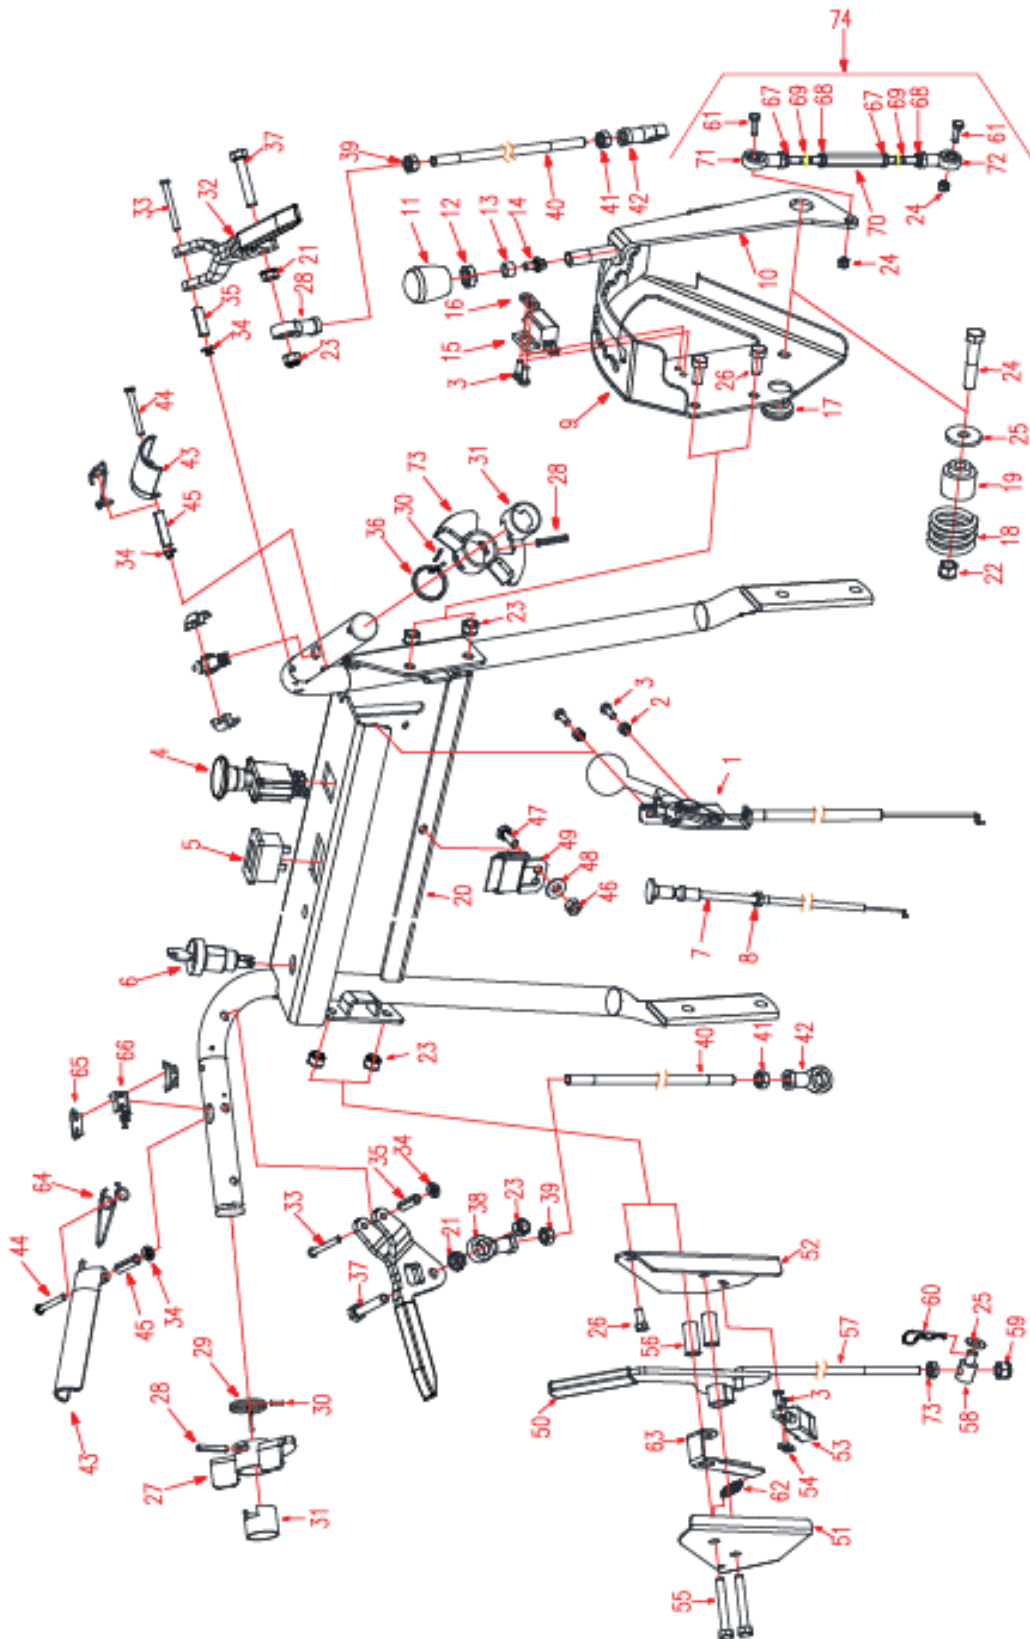

HANDLE ASM

ITEMS	PART NO.	DESCRIPTION	ITEMS	PART NO.	DESCRIPTION
1	363420	FUEL TANK MNT-PAINTED	19	104256	5/16-18 HEX NYLOC NUT
2	363368	GAS TANK BELT	20	105257	5/16 SAE FLAT WASHER
3	363201	FUEL TANK PAD	21	104255	1/4-20 HEX NYLOC NUT
4	107510	1/4-20 X 1 C BOLT	22	363410	FUEL TANK ASSY EPA/CARB
5	107502	1/4-20 X 3/4 C BOLT	23	B5783-58	SCREW, HH TAP M5 X 8
6	452120-1	WLD, ICT OIL TANK, PTD	24	107253	3/16 X 3/16 X 1/2 KEY
7	453375	CAP, OIL TANK ICT	25	105004	1/4 LOCKWASHER
8	423361	OIL FILTER	26	105256	WASHER, FLAT USS 1/4
9	100271	5/16-18 X 3/4 HHCS	27	363098	CLAMP, FUEL LINE
10	107526	3/8-16 X 1 C BOLT	28	363416	LABEL, EPA-WB
11	452147-1	MOUNT, OIL TANK - BLK	29	363423	SM CARBON CANISTER
12	452144	SHAFT WLD, PUMP CONTROL	30	363426	CARBON CANISTER MT
13	B882B-645	PIN, 6 X 45 CLEVIS	31	603032	FUEL LINE-16&18 BRIGGS
14	SZ56-1-1	HAIRPIN COTTER	32	B5783-616	SCREW, HH TAP M6X16
15	363292	FLANGED BEARING	33	2836001	TENSION SPRING
16	452163	LEVER WLD, CONTROL SHAFT	34	453589	WIRE
17	363184	LOWER HANDLE	35	100292	3/8-16 X 1 HHCS
18	104257	3/8-16 HEX NYLOC NUT	36	104257	3/8-16 HEX NYLOCNUT