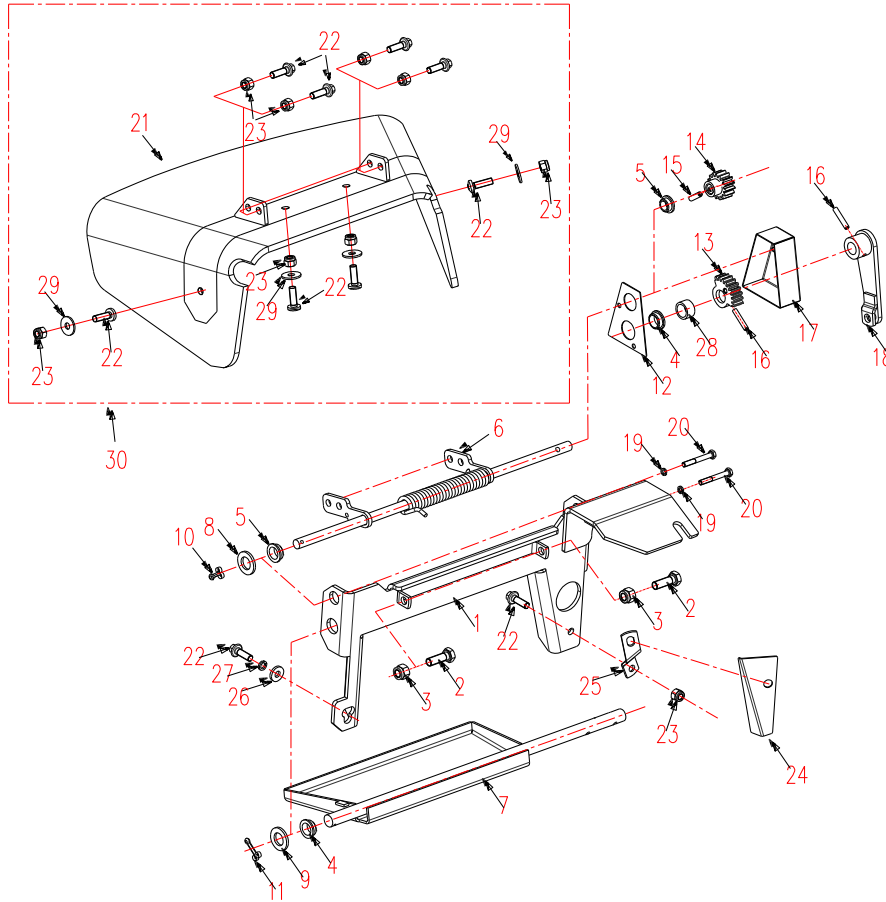

FRAME, GRP, FLOAT DECK

ITEMS	PART NO.	DESCRIPTION	ITEMS	PART NO.	DESCRIPTION
1	452179	FRAME ASM, FLOAT DECK	18	3200011	COVER
2	3601015	FRONT BUSHING	19	454134	ASM, FRONT WHEEL
3	3601016	REAR BUSHING	20	452183-2	YOKE STRUT - RED
4	GB894-2-30	SNAP RING 30	21	363311	10" CASTER WHEEL
5	GB894-2-25	SNAP RING 25	22	GB896-15	SNAP RING 15
6	363007	FLANGE BEARING	23	5002363	WASHER
7	GB97-1-16	WASHER 12	24	5202011	WASHER
8	3600005	WASHER	25	100339	1/2-13 X 6 HHCS
9	4800007	PIN, DECK LH	26	104259	1/2-13 HEX NYLOC NUT
10	4800008	PIN, DECK RH	27	363307	AXLE TUBE
11	452181	PANEL, FLT FRAME REAR	28	100309	7/16-14X1 HHCS
12	GB97-1-6	WASHER 6	29	105007	7/16 LOCKWASHER
13	GB93-6	WASHER 6	30	363260	TIRE
14	B5783-M6×1	SCREW, HH TAP M6X12			
15	362110	COVER, 36" DECK - RED	32	111005	GREASE ZERK
16	3302190	KNOB, 3-PRONGED W/STUD	33	423200	WHEEL HUB BEARING
17	111001	1/8 NPT STRAIGHT ZERK	34	423201	BEARING RETAINER

ITEMS	PART NO.	DESCRIPTION	ITEMS	PART NO.	DESCRIPTION
1	4806645	BRACKET, SUPPORT	16	B879-630	PIN 6X30
2	B5783-1030	M10x30 HHCS	17	5201155	COVER, GEAR
3	B6182-10	NUT, NYLOC M10	18	4806627	LEVER, GEAR SHAFT
4	3602673	BUSHING	19	B93-6	WASHER 6
5	3602677	BUSHING	20	B5782-1055	M10x55 HHCS
6	5201320	BRACKET, SPRING	21	5201340	DEFLECTOR, DISCHARGE
7	5201330	DOOR, DISCHARGE	22	B5787-825	SCREW, HH FLANGE M8X25
8	B97.1-12	WASHER 12	23	B6182-8	NUT, NYLOC M8
9	B97.1-16	WASHER 16	24	4806641	BRACKET
10	B91-420	COTTER PIN, 4X20	25	4806642	BRACKET
11	B91-425	COTTER PIN, 4X25	26	5210301	WASHER
12	5201158	PLATE, SUPPORT	27	B93-8	LOCKWASHER 8
13	3602666	BIG GEAR	28	3602676	BUSHING
14	3602792	GEAR	29	B96-8	WASHER 8
15	B879-622	ROLL PIN, 6 X 22	30	5201340	DEFLECTOR DISCHARGE