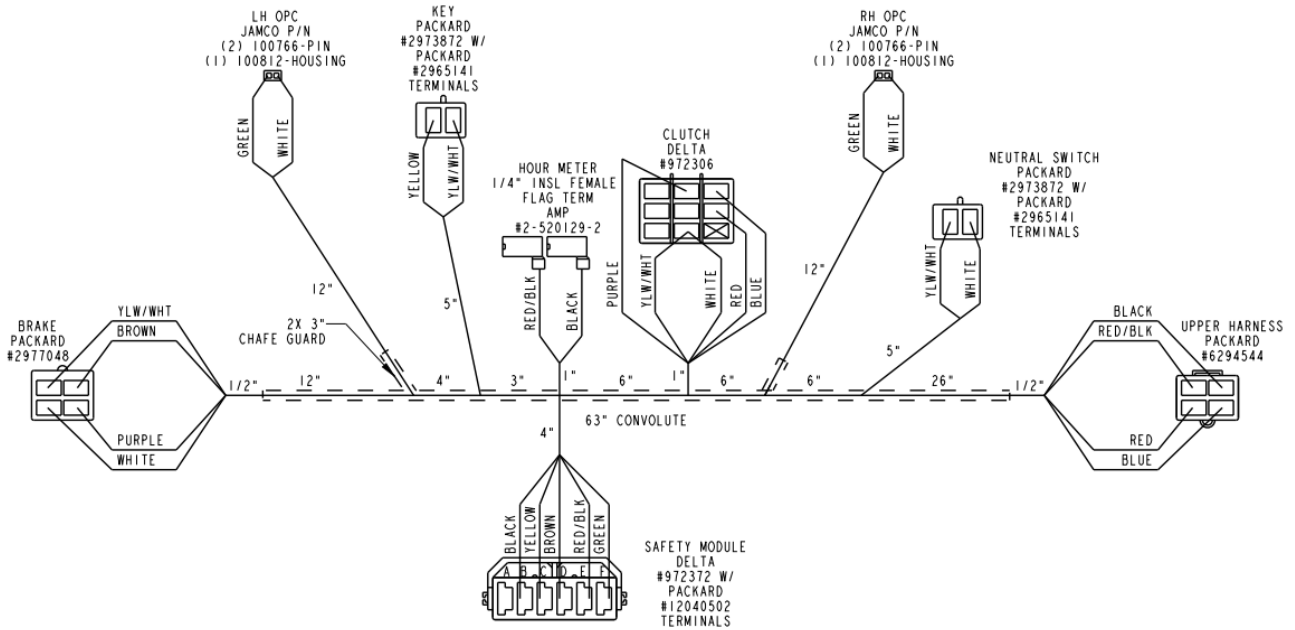

ITEMS	PART NO.	DESCRIPTION	ITEMS	PART NO.	DESCRIPTION
1	4806645	BRACKET, SUPPORT	16	B879-630	PIN 6X30
2	B5783-1030	M10x30 HHCS	17	5201155	COVER, GEAR
3	B6182-10	NUT, NYLOC M10	18	4806627	LEVER, GEAR SHAFT
4	3602673	BUSHING	19	B93-6	WASHER 6
5	3602677	BUSHING	20	B5782-1055	M10x55 HHCS
6	5201320	BRACKET, SPRING	21	5201340	DEFLECTOR, DISCHARGE
7	5201330	DOOR, DISCHARGE	22	B5787-825	SCREW, HH FLANGE M8X25
8	B97.1-12	WASHER 12	23	B6182-8	NUT, NYLOC M8
9	B97.1-16	WASHER 16	24	4806641	BRACKET
10	B91-420	COTTER PIN, 4X20	25	4806642	BRACKET
11	B91-425	COTTER PIN, 4X25	26	5210301	WASHER
12	5201158	PLATE, SUPPORT	27	B93-8	LOCKWASHER 8
13	3602666	BIG GEAR	28	3602676	BUSHING
14	3602792	GEAR	29	B96-8	WASHER 8
15	B879-622	ROLL PIN, 6 X 22	30	5201340	DEFLECTOR DISCHARGE

FIVE GALLON EPA FUEL TANK ASSY

ITEM	PART NO.	DESCRIPTION
1	5204019	Fuel Tank Cap
2	363410	Fuel Tank, ASM.
3	4805004	VENT VALVE
4	533125	GROMMET
5	363418	FUEL VALVE

ITEMS	PART NO.	DESCRIPTION
1	100535	7/16-20 X 2-1/2 HHCS
2	107257	1/4 X 1/4 X 5/8 MACH KEY
3	583110	PULLEY SPACER
4	343146	90 DEGREE DRAIN
5	363098	CLAMP, FUEL LINE 1/4 ID
6	363099	LONG FUEL LINE
7	453071	PUMP DRIVE PULLEY
8	423069	SPRING DISC. - 7/16
9	453478	CLUTCH, ELECTRIC BRAKE

GRP, WHEEL AND HUB

ITEMS	PART NO.	DESCRIPTION
1	453065	WHEEL & TIRE
2	452158	HUB ASM, 5-BOLT W/STUDS
3	103031-1	1/2-20X1-3/8 WHEEL STUD
4	103023	1/2-20 X 60 T LUG NUT

1

2

ITEMS	PART NO.	DESCRIPTION
1	323050	HARNESS, H-DRIVE
2	323051	HARNESS, ENGINE WIRE