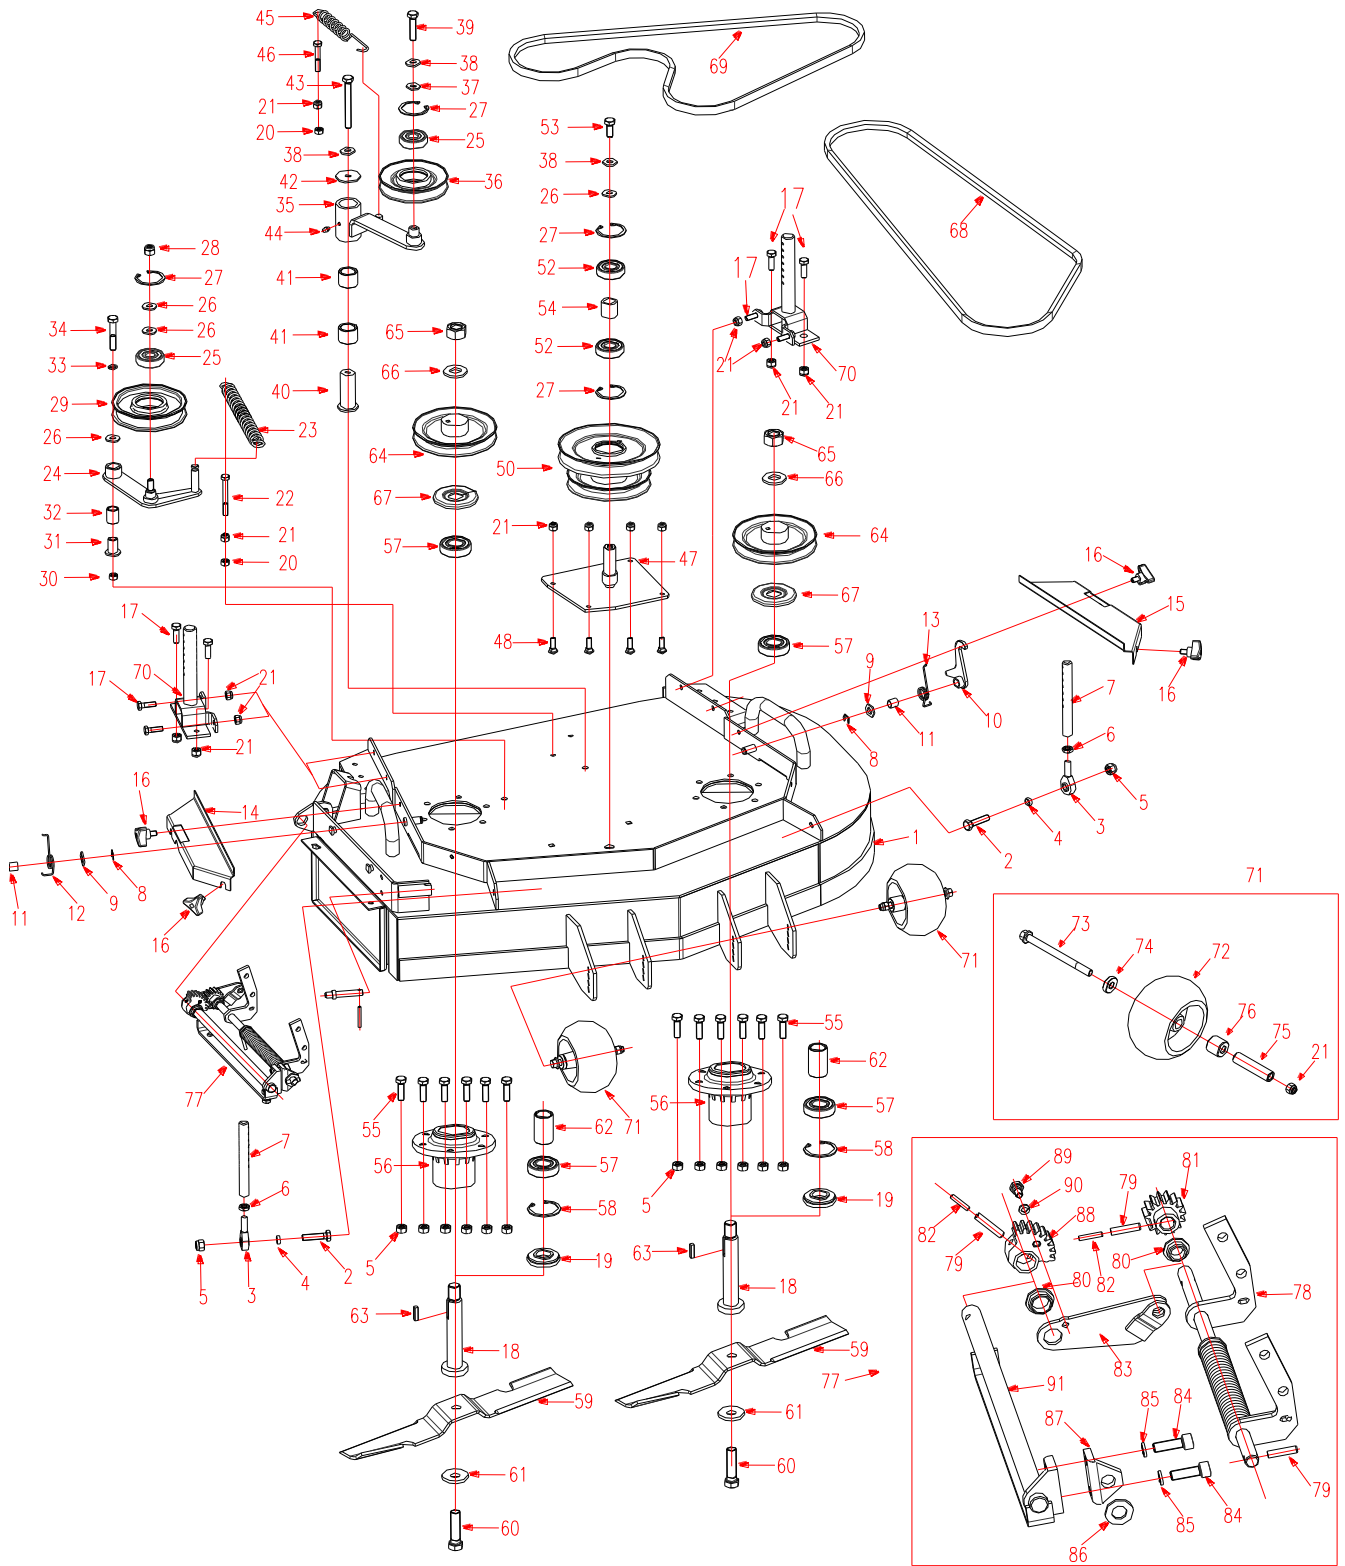

WORLDLAWN®

DECK ASM, 36" FLOAT

WORLDLAWN®

DECK ASM, 36" FLOAT

ITEMS	PART NO.	DESCRIPTION	ITEMS	PART NO.	DESCRIPTION
1	362108	DECK, 36 FLOAT - RED	47	362097	WLD, IDLER AXLE
2	B5783-1040	BOLT M10X40	48	B12-825	SQUARE BOLT M8 X 25
3	B9163-JK10C	ROD END SABJK10C	49	363442	140MM PULLEY
4	4801302	SPACER	50	363441	HUB, DOUBLE PULLEY
5	B6182-10	NUT, NYLOC M10	51	363443	170MM PULLEY
6	B6172-10	NUT, JAM M10	52	B276-6204RS	BEARING
7	4801301	FRONT COLUMN	53	B5783-1025	SCREW, HH TAP M10X25
8	B896-9	SNAP RING 9	54	363449	SPACER, BUSHING
9	B97.1-12	WASHER 12	55	B5783-1035	SCREW, HH TAP M10X35
10	3202225	HOOK WELDMENT, RIGHT	56	5201050	SPINDLE HOUSING
11	3202024	BUSHING	57	B276-6205RS	BEARING 6205-2RS
12	3202017	LEFT TORSION SPRING	58	B893.2-52	SNAP RING 52MM
13	3202018	RIGHT TORSION SPRING	59	3602005	BLADE
14	363462-2	COVER, 36" RH BELT - RE	60	B5785-1615	BOLT M16X1.560
15	363461-2	COVER, 36" LH BELT - RE	61	5201042	WASHER
16	3302190	KNOB, 3-PRONGED W/STUD	62	5201049	SPACER/BUSHING
17	B5783-825	HEX HEAD BOLT M8X25	63	B1096-B625	KEY B6X25
18	5201051	CORE SHAFT	64	3602200	BLADE PULLY WELDMENT
19	5201043	SAFETY COVER, LOWER	65	B6171-20	NUT M20X1.5
20	B6170-8	NUT M8	66	5201048	WASHER
21	B6182-8	NUT, NYLOC M8	67	5201044	UPPER DUST COVER
22	B5782-870	BOLT M8X70	68	363448	BELT, DECK DRIVE 36"
23	4806004	IDLER SPRING	69	3302017	BELT, BLADE DRIVE
24	362099	WLD, DECK RIGHT IDLER	70	362103	POST WLD, REAR HEIGHT
25	B276-6303RS	BEARING 6303-2RS	71	3602190	ASM, ASR
26	3302058	WASHER 10	72	5201081	ANTI-SCALP ROLLER
27	B893.2-47	SNAP RING 47	73	B5787-10120	HEX FLANGE BOLT M10X120
28	B6182-10	NUT, NYLOC M10	74	5002164	PADDING BLOCK
29	3302056	IDLER PULLEY	75	5201084	BUSHING, ROLLER
30	B6170-10	NUT M10X1	76	3602014	BUSHING / SPACER
31	4201801	BUSHING	77	364070	ASM, GEAR AXLE
32	B2685-162025	BEARING 16X20X25	78	3602795	LEFT SHAFT WELDMENT
33	B93-10	LOCKWASHER M10	79	B879-625	PIN 6X25
34	B5782-1055	HEX HEAD BOLT M10X55	80	3602677	BUSHING
35	362100	WLD, DECK LIFT IDLER	81	3602792	GEAR
36	2802070	IDLER PULLEY	82	B879-420	PIN 4X20
37	3302058	WASHER 10	83	362101	WLD, BRACKET
38	5201061	WASHER	84	B70-825	SCREW M8X25
39	B5783-1045	BOLT M10X45	85	B93-8	LOCKWASHER 8
40	5207081	BUSHING	86	B97.1-12	WASHER 12
41	B2685-253225	BEARING 25E8X32X25	87	3602783A	BRACKET
42	5201067	SPACER	88	3602666	BIG GEAR
43	B5783-1090	HEX HEAD BOLT M10X90	89	B5783-612	SCREW, HH TAP M6x12
44	B1152-6	GREASE FITTING M6	90	B93-6	WASHER 6
45	3202021	SPRING	91	3602665	BRACKET RIGHT
46	B5782-850	SCREW, HH M8x50