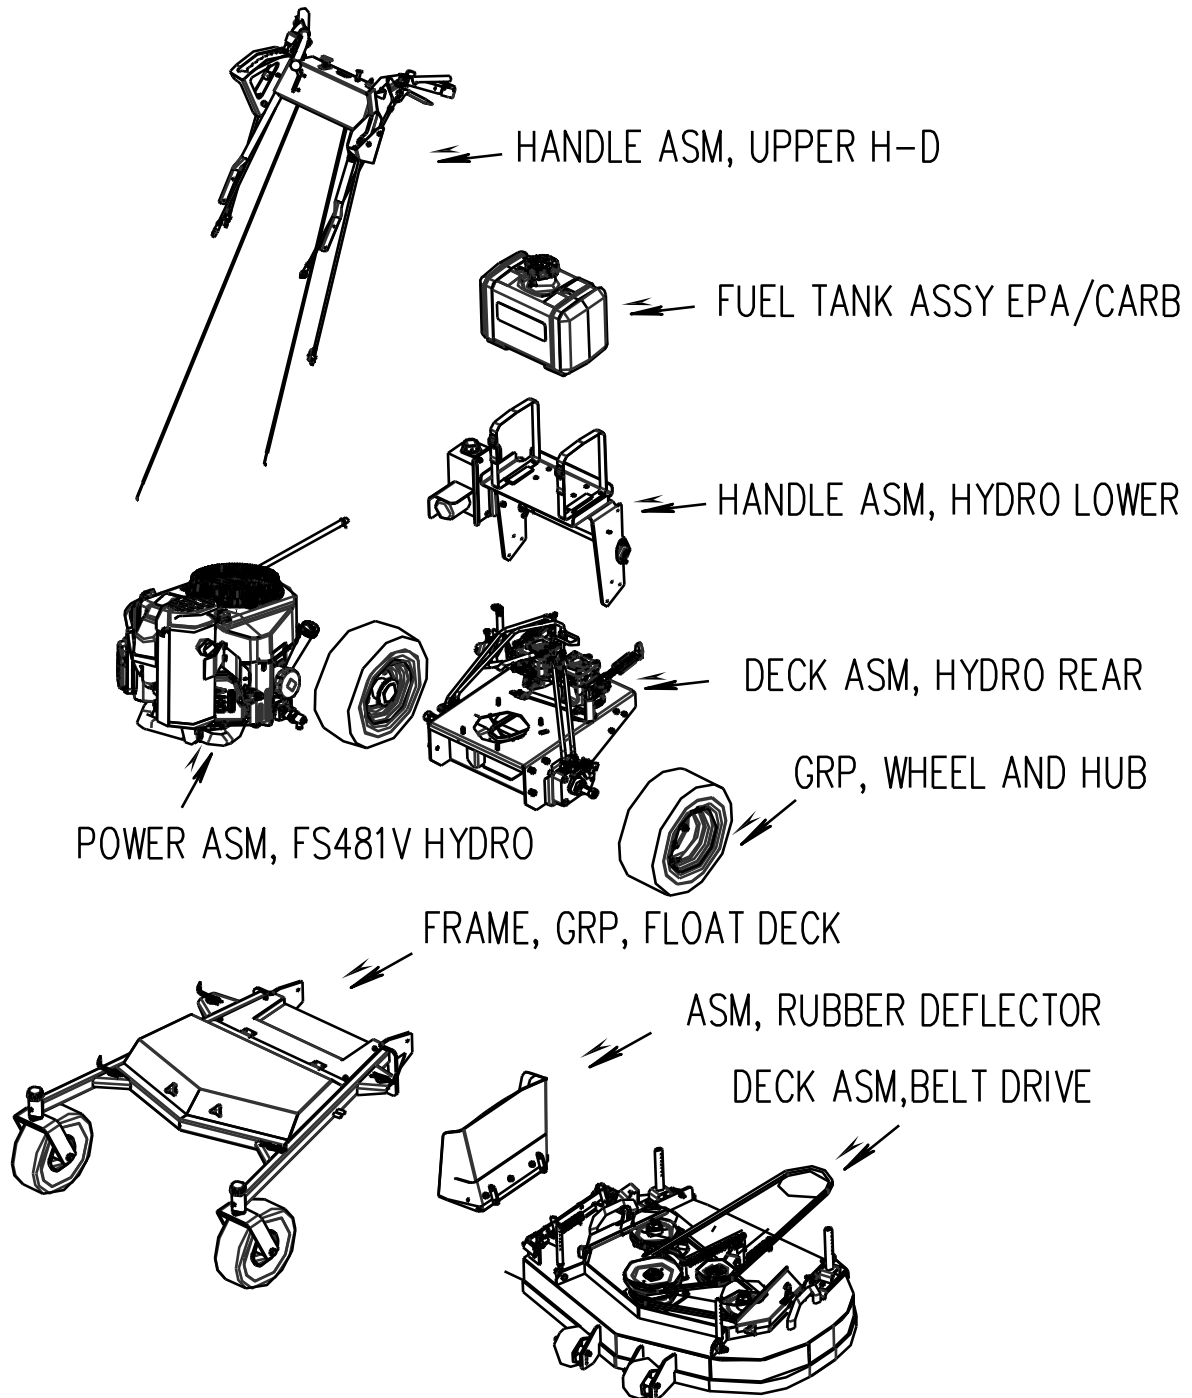

Content

WHOLE MOWER.....	2
LEVER ASM,DEFLECTOR LIFT.....	3
DECK ASM, 36" FLOAT.....	4
DECK ASM, 48" FLOAT.....	6
REAR DECK ASM, 36" HYDRO.....	8
REAR DECK ASM, 48" HYDRO.....	10
HANDLE ASM ,HYDRO LOWER.....	12
HANDLE ASM, UPPER H-D.....	13
FRAME GRP, FLOAT DECK - WL.....	15
DISCHARGE CHUTE COVER ASSY, 36".....	16
ASM, OCDC,48".....	17
FUEL TANK ASSY.....	18
ENGINE.....	19
GRP,WHEEL AND HUB.....	20
WIRE.....	21
DECAL.....	22

WORLDLAWN®

WHOLE MOWER

LEVER ASM, DEFLECTOR LIFT

ITEMS	PART NO.	DESCRIPTION
1	453529	SPRING, PEDAL ENGAGE
2	452177	PEDAL WMT, RELEASE
3	452175	LEVER ASM, ENGAGE
4	452176	PEDAL ASM, ENGAGE
5	452172-1	PLATE, PEDAL - BLK
6	B882B-640	PIN, 6X40 CLEVIS
7	B91-214	PIN, 2X14 COTTER
8		