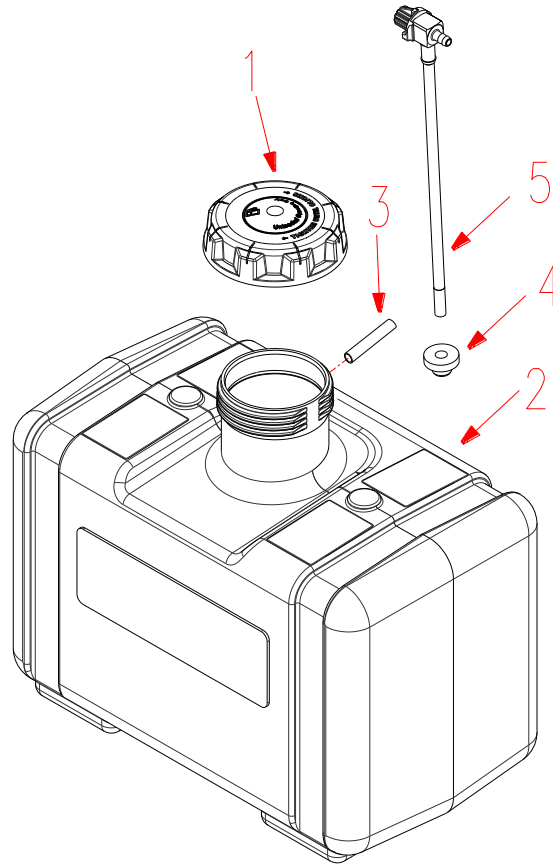

FIVE GALLON EPA FUEL TANK ASSY

ITEM	PART NO.	DESCRIPTION
1	5204019	Fuel Tank Cap
2	363410	Fuel Tank, ASM.
3	4805004	VENT VALVE
4	533125	GROMMET
5	363418	FUEL VALVE