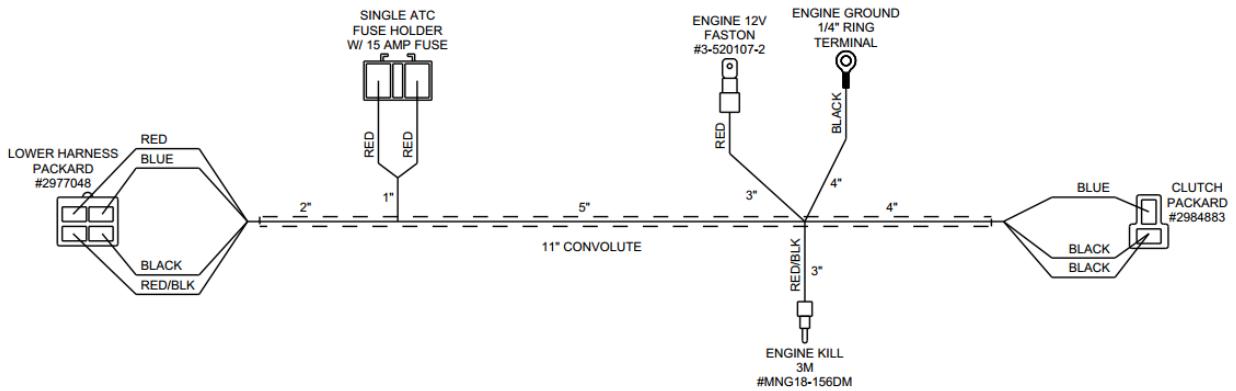

ITEMS	PART NO.	DESCRIPTION	ITEMS	PART NO.	DESCRIPTION
1	4806645	BRACKET, SUPPORT	16	B879-630	PIN 6X30
2	B5783-1030	M10x30 HHCS	17	5201155	COVER, GEAR
3	B6182-10	NUT, NYLOC M10	18	4806627	LEVER, GEAR SHAFT
4	3602673	BUSHING	19	B93-6	WASHER 6
5	3602677	BUSHING	20	B5782-1055	M10x55 HHCS
6	5201320	BRACKET, SPRING	21	5201340	DEFLECTOR, DISCHARGE
7	5201330	DOOR, DISCHARGE	22	B5787-825	SCREW, HH FLANGE M8X25
8	B97.1-12	WASHER 12	23	B6182-8	NUT, NYLOC M8
9	B97.1-16	WASHER 16	24	4806641	BRACKET
10	B91-420	COTTER PIN, 4X20	25	4806642	BRACKET
11	B91-425	COTTER PIN, 4X25	26	5210301	WASHER
12	5201158	PLATE, SUPPORT	27	B93-8	LOCKWASHER 8
13	3602666	BIG GEAR	28	3602676	BUSHING
14	3602792	GEAR	29	B96-8	WASHER 8
15	B879-622	ROLL PIN, 6 X 22	30	5201340	DEFLECTOR DISCHARGE

GRP, WHEEL AND HUB

ITEMS	PART NO.	DESCRIPTION
1	453065	WHEEL & TIRE
2	452158	HUB ASM, 5-BOLT W/STUDS
3	103031-1	1/2-20X1-3/8 WHEEL STUD
4	103023	1/2-20 X 60 T LUG NUT

1

2

ITEMS	PART NO.	DESCRIPTION
1	323050	HARNESS, H-DRIVE
2	323051	HARNESS, ENGINE WIRE