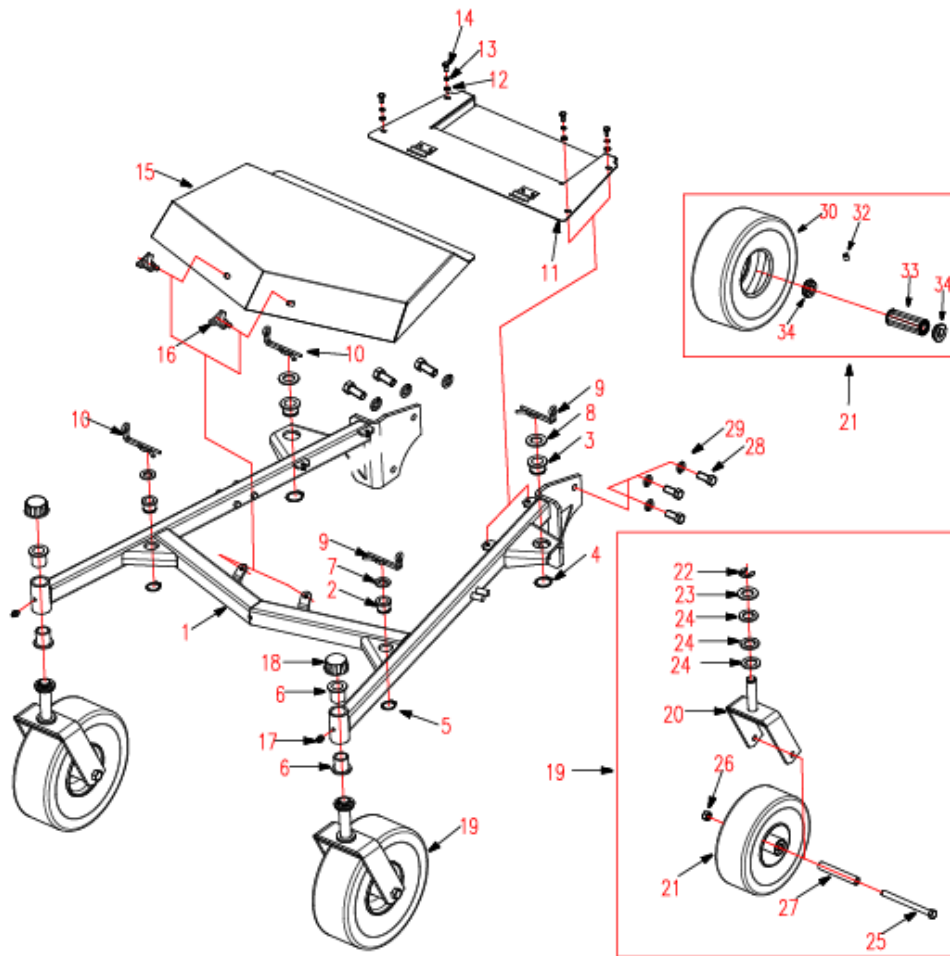

FRAME, GRP, FLOAT DECK

ITEMS	PART NO.	DESCRIPTION	ITEMS	PART NO.	DESCRIPTION
1	452179	FRAME ASM, FLOAT DECK	18	3200011	COVER
2	3601015	FRONT BUSHING	19	454134	ASM, FRONT WHEEL
3	3601016	REAR BUSHING	20	452183-2	YOKE STRUT - RED
4	GB894-2-30	SNAP RING 30	21	363311	10" CASTER WHEEL
5	GB894-2-25	SNAP RING 25	22	GB896-15	SNAP RING 15
6	363007	FLANGE BEARING	23	5002363	WASHER
7	GB97-1-16	WASHER 12	24	5202011	WASHER
8	3600005	WASHER	25	100339	1/2-13 X 6 HHCS
9	4800007	PIN, DECK LH	26	104259	1/2-13 HEX NYLOC NUT
10	4800008	PIN, DECK RH	27	363307	AXLE TUBE
11	452181	PANEL, FLT FRAME REAR	28	100309	7/16-14X1 HHCS
12	GB97-1-6	WASHER 6	29	105007	7/16 LOCKWASHER
13	GB93-6	WASHER 6	30	363260	TIRE
14	B5783-M6×1	SCREW, HH TAP M6X12			
15	362110	COVER, 36" DECK - RED	32	111005	GREASE ZERK
16	3302190	KNOB, 3-PRONGED W/STUD	33	423200	WHEEL HUB BEARING
17	111001	1/8 NPT STRAIGHT ZERK	34	423201	BEARING RETAINER