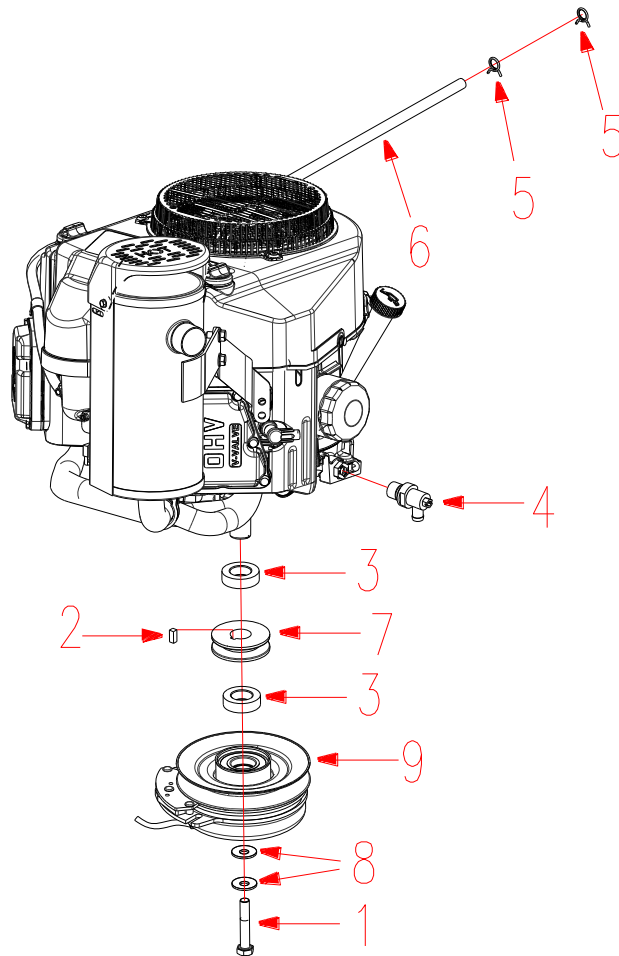

ITEMS	PART NO.	DESCRIPTION
1	100535	7/16-20 X 2-1/2 HHCS
2	107257	1/4 X 1/4 X 5/8 MACH KEY
3	583110	PULLEY SPACER
4	343146	90 DEGREE DRAIN
5	363098	CLAMP, FUEL LINE 1/4 ID
6	363099	LONG FUEL LINE
7	453071	PUMP DRIVE PULLEY
8	423069	SPRING DISC. - 7/16
9	453478	CLUTCH, ELECTRIC BRAKE