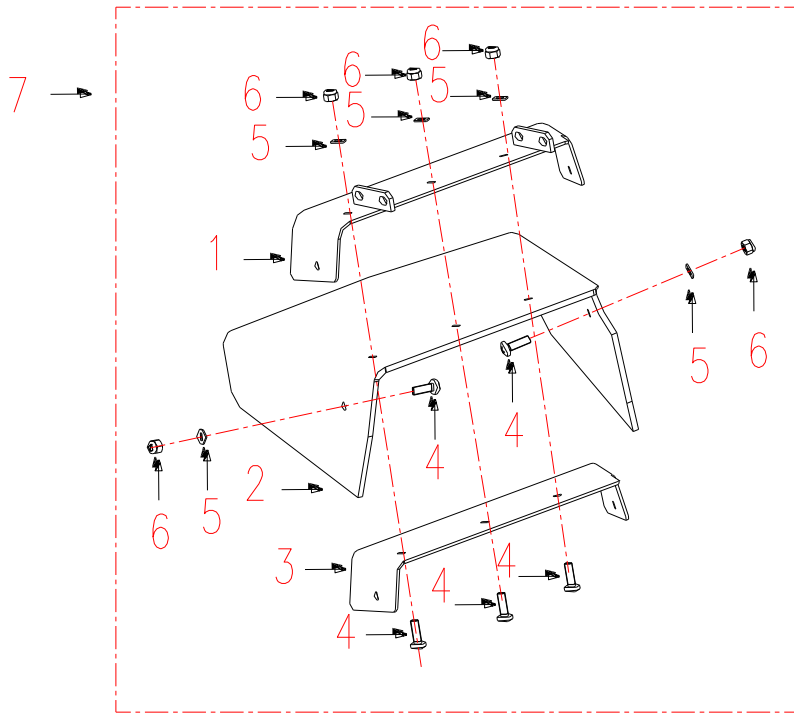

36" DISCHARGE CHUTE COVER ASSY

ITEMS	PART NO.	DESCRIPTION
1	3602520A	FIXED BRACKET
2	3602505A	DISCHARGE CHUTE
3	3602506A	DISCHARGE CHUTE BRACKET
4	B818-825	SCREW, M8X25 PHILLIPS PAN
5	B97. 1-8	WASHER 8
6	B6182-8	NUT, NYLOC M8
7	3602500B	DISCHARGE CHUTE COVER ASM