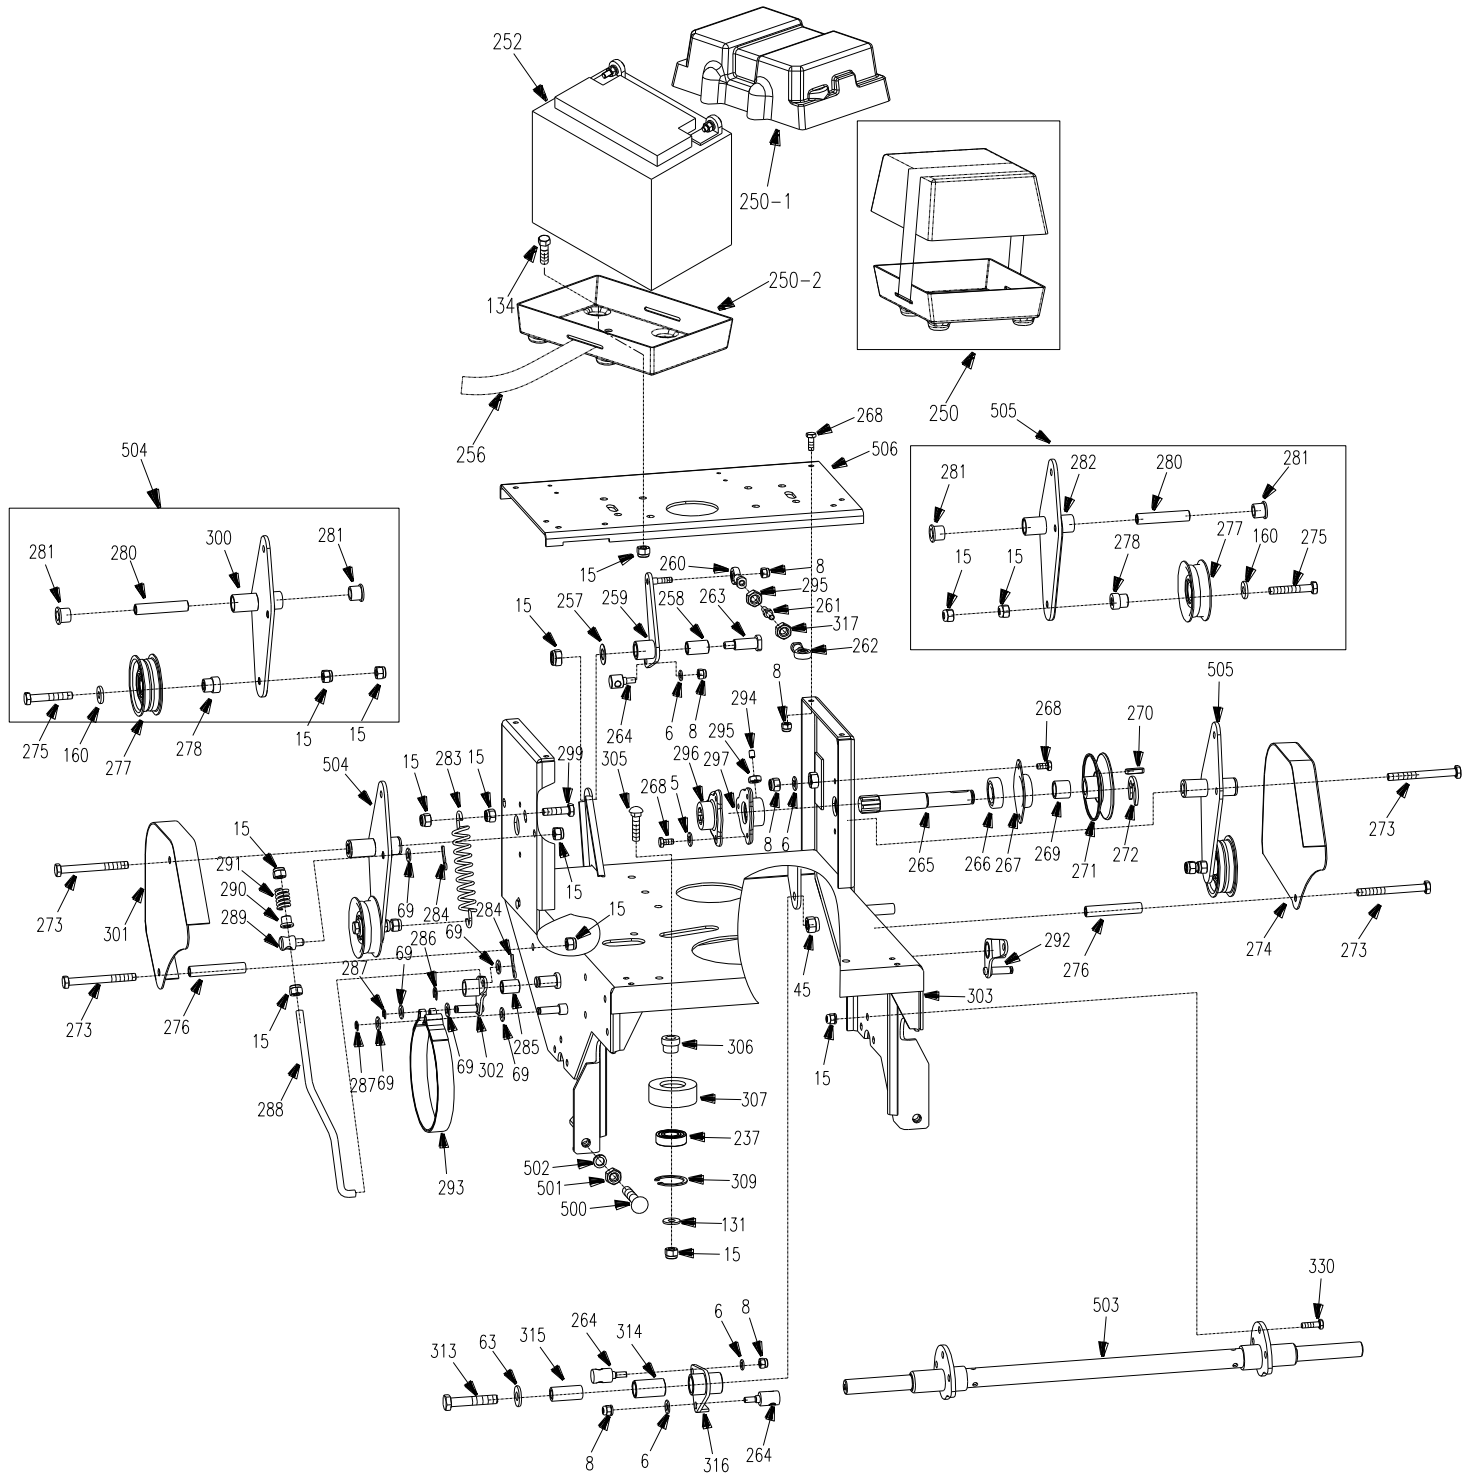

Rear Frame Assembly

WORLDLAWN®

Rear Frame Assembly

Ref.#	Part#	Description	32	32E	Ref.#	Part#	Description	32	32E
6	B97.1-6	Flat Washer M6	×	×	281	2800033	Olite Bronze Bearing	×	×
8	B6182-6	Locknut M6	×	×	282	3203121	Left Idler Bracket Weldment	×	×
5	B93-6	Split Lock Washer M6	×	×	283	3333068	Tension Spring	×	×
15	B6182-8	Locknut M8	×	×	284	XSZ56-1-17	Pin	×	×
45	B6182-10	Locknut M10	×	×	285	3303141	Nylon Bushing	×	×
63	3302058	Washer M10	×	×	286	B896-8	Snap Ring M8	×	×
69	B97.1-8	Flat Washer M8	×	×	287	B896-6	Snap Ring M6	×	×
131	3303018	Washer	×	×	288	3203010	Brake Lever	×	×
134	B5783-820	Hex Hd Bolt M8×20	×	×	289	3203011	Swivel Joint	×	×
160	2800006	Washer	×	×	290	2806010	Bushing	×	×
237	B276-6003RS	Bearing 6003-2RS	×	×	291	2800017	Compression Spring	×	×
250	3603180	Battery Cover Assembly	×	×	292	2803008	Left Brake Lever Weldment	×	×
252	5208002	12V Battery	×	×	293	3303002	Brake Band	×	×
253	363345-1	Battery Cover Lid	×	×	294	B77-610	Hex Hd Bolt M6×10	×	×
255	363345-2	Battery Cover Base	×	×	295	B6172-6	Locknut M6	×	×
256	363349	Strap	×	×	296	2800062	Terminal Pad (2)	×	×
257	2806061	Disc Spring Washer M8	×	×	297	2800061	Terminal Pad (1)	×	×
258	3303023	Nylon Bushing	×	×	299	B5783-830	Hex Hd Bolt M8x30	×	×
259	2803007	Shift Pivot Arm Weldment	×	×	300	3203111	Right Idler Bracket Weldment	×	×
260	3303008	Rod End Bearing M6	×	×	301	3203085	Right Belt Cover	×	×
261	2803006	Screw	×	×	302	2803012	Right Brake Lever Weldment	×	×
262	3303021	Rod End Bearing M6,Levo	×	×	303	3203185	Engine Frame Weldment	×	×
263	2806055	Axis Pin	×	×	305	B12-835	Hex Hd Bolt M8×35	×	×
264	3306015	Gear Shift Connector	×	×	306	3203007	Bushing	×	×
265	3203008	Output Shaft	×	×	307	2803011	Idler Pulley	×	×
266	99502H	Bearing 99502H-2RS	×	×	309	B893.1-35	Snap Ring M35	×	×
267	2800011	Spindle Housing	×	×	313	B5782-1055	Hex Hd Bolt M10×55	×	×
268	B5783-616	Hex Hd Bolt M6×16	×	×	314	3303037	Bushing	×	×
269	2800013	Bushing	×	×	315	2803016	Bushing	×	×
270	B1096-522	Key 5×22			316	3203138	Idler Bracket Weldment	×	×
271	2800010	Transmission Pulley Weldment	×	×	317	B6172-6L	Locknut M6	×	×
272	B896-12	Snap Ring M12	×	×	330	B5783-825	Hex Hd Bolt M8×25	×	×
273	B5782-880	Hex Hd Bolt M8×80	×	×	500	3603014	Bolt	×	×
274	3203080	Left Belt Cover	×	×	501	B6170-10	Nut M10	×	×
275	B5783-850	Hex Hd Bolt M8×50	×	×	502	B93-10	Washer M10	×	×
276	3203006	Spacer	×	×	503	3203070	Axle Weldment	×	×
277	2800034	Idler Pulley Weldment	×	×	504	3203110	Right Idler Pulley Assembly	×	×
278	2800035	Bushing	×	×	505	3203120	Left Idler Pulley Assembly	×	×
280	2800032	Sleeve	×	×	506	3203012	Battery Base Mounting Plate	×	×