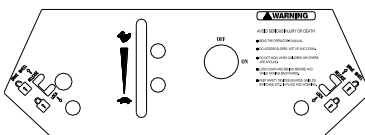

445

446

447

Ref.#	Part#	Description	32	32E
430	8045	Decal, Caution Guard	×	×
431	8984	Decal, Worldlawn Logo	×	×
432	8070	Decal, Caution Blade Installation	×	×
433	8925	Decal, Cutting Height	×	×
434	8046	Decal, Serial Number	×	×
435	8379	Decal, Speed/Blade Control	×	×
436	8929	Decal, Throttle	×	×
437	8413	Decal, Danger Keep Clear	×	×
438	8904	Decal, Warning Objects Thrown	×	×