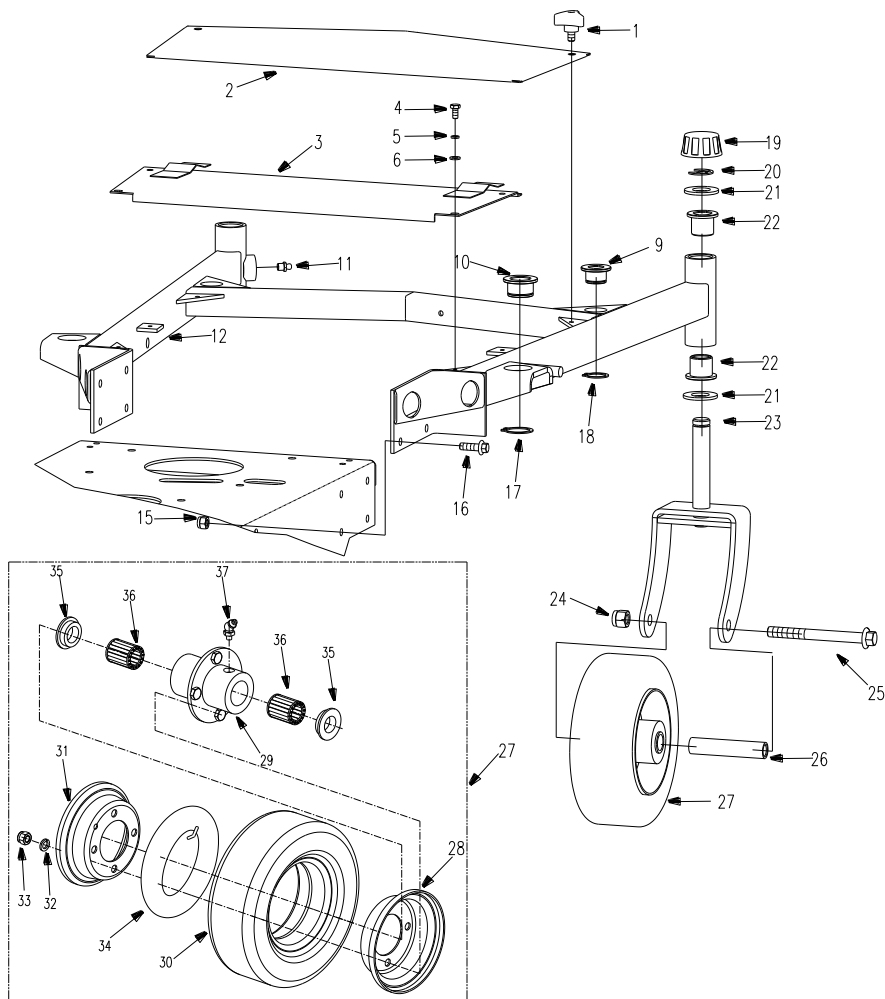

Front Frame Assembly

Ref.#	Part#	Description	32	32E
1	3302190	3-Arm Knob	×	×
2	3200005	Front Belt Cover	×	×
3	3203157	Rear Belt Cover Assembly	×	×
4	B818-610	Screw M6x10	×	×
5	B93-6	Split Lock Washer M6	×	×
6	B97.1-6	Flat Washer M6	×	×
8	B6182-6	Locknut M6	×	×
9	3201004	Flange Bushing	×	×
10	3201003	Flange Bushing	×	×
11	B1152-8	Grease Fitting M8	×	×
12	3201020	Caster Mount Weldment	×	×
15	B6182-8	Locknut M8	×	×
16	B5787-825	Hex Hd Bolt M8×25	×	×
17	B894.1-30	Snap Ring M30	×	×
18	B894.1-24	Snap Ring M24	×	×
19	3200011	Cover	×	×
20	B896-15	Snap Ring M15	×	×

Ref.#	Part#	Description	32	32E
21	3201005	Washer	×	×
22	3301003	Oilite Bronze Bushing	×	×
23	3201010	Caster Wheel Yoke	×	×
24	B6182-12	Locknut M12	×	×
25	B5787-12120	Hex Hd Bolt M12×120	×	×
26	3301004	Axle Tube	×	×
27	3301050	Caster Wheel 8"×3"	×	×
28	3301051	Rim -Left	×	×
29	3301054	Wheel Hub Weldment	×	×
30	3301052	Tire	×	×
31	3301056	Rim -Right	×	×
32	B93-8	Split Lock Washer M8	×	×
33	B6170-8	Locknut M8	×	×
34	3301057	Inner Tube	×	×
35	3331008	Flange Bushing	×	×
36	3301053	Bearing	×	×
37	3301055	Grease Fitting M6, 45°	×	×