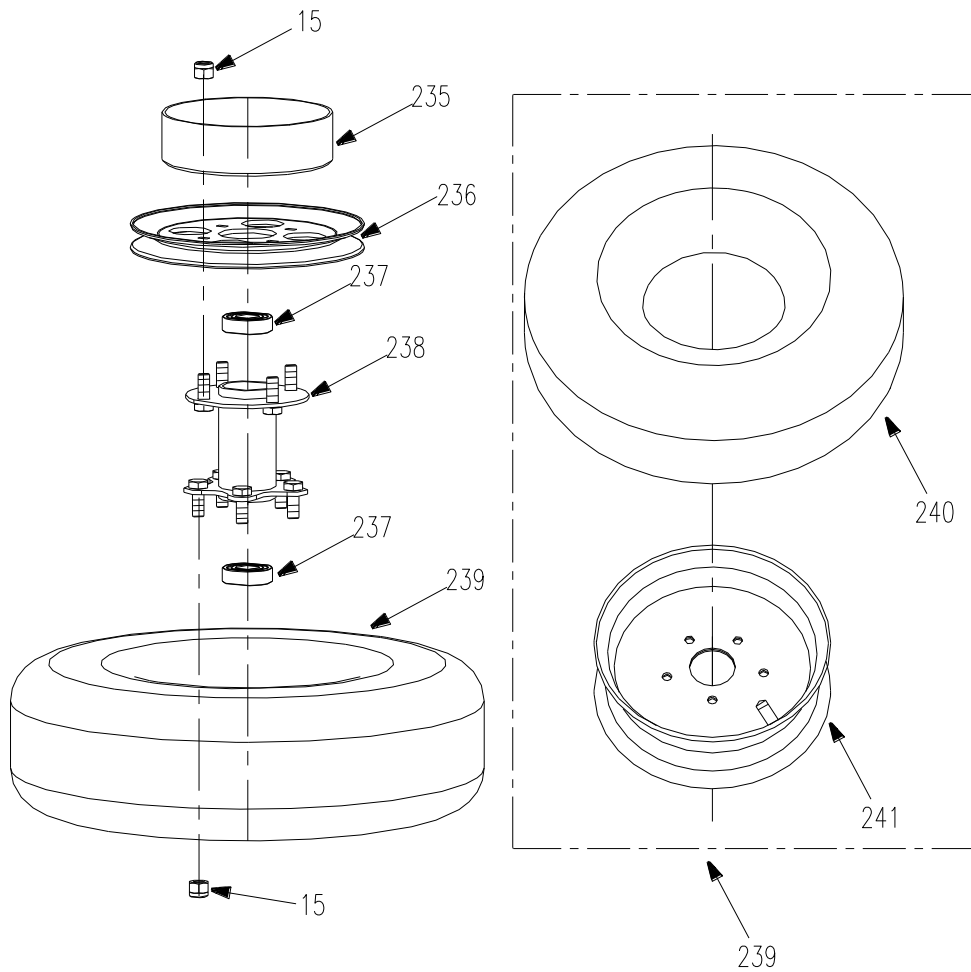

WORLDLAWN®

Drive Wheel Assembly

Ref#	Part#	Description	32	32E
15	B6182-8	Locknut M8	×	×
235	2805009	Brake Hub	×	×
236	2805002	Wheel Drive Pulley	×	×
237	B276-6003RS	Bearing 6003-2RS	×	×
238	3205010	Wheel Hub Weldment	×	×
239	2805012	Drive Tire and Rim Assembly	×	×
240	2805014	Tire	×	×
241	2805013	Rim	×	×