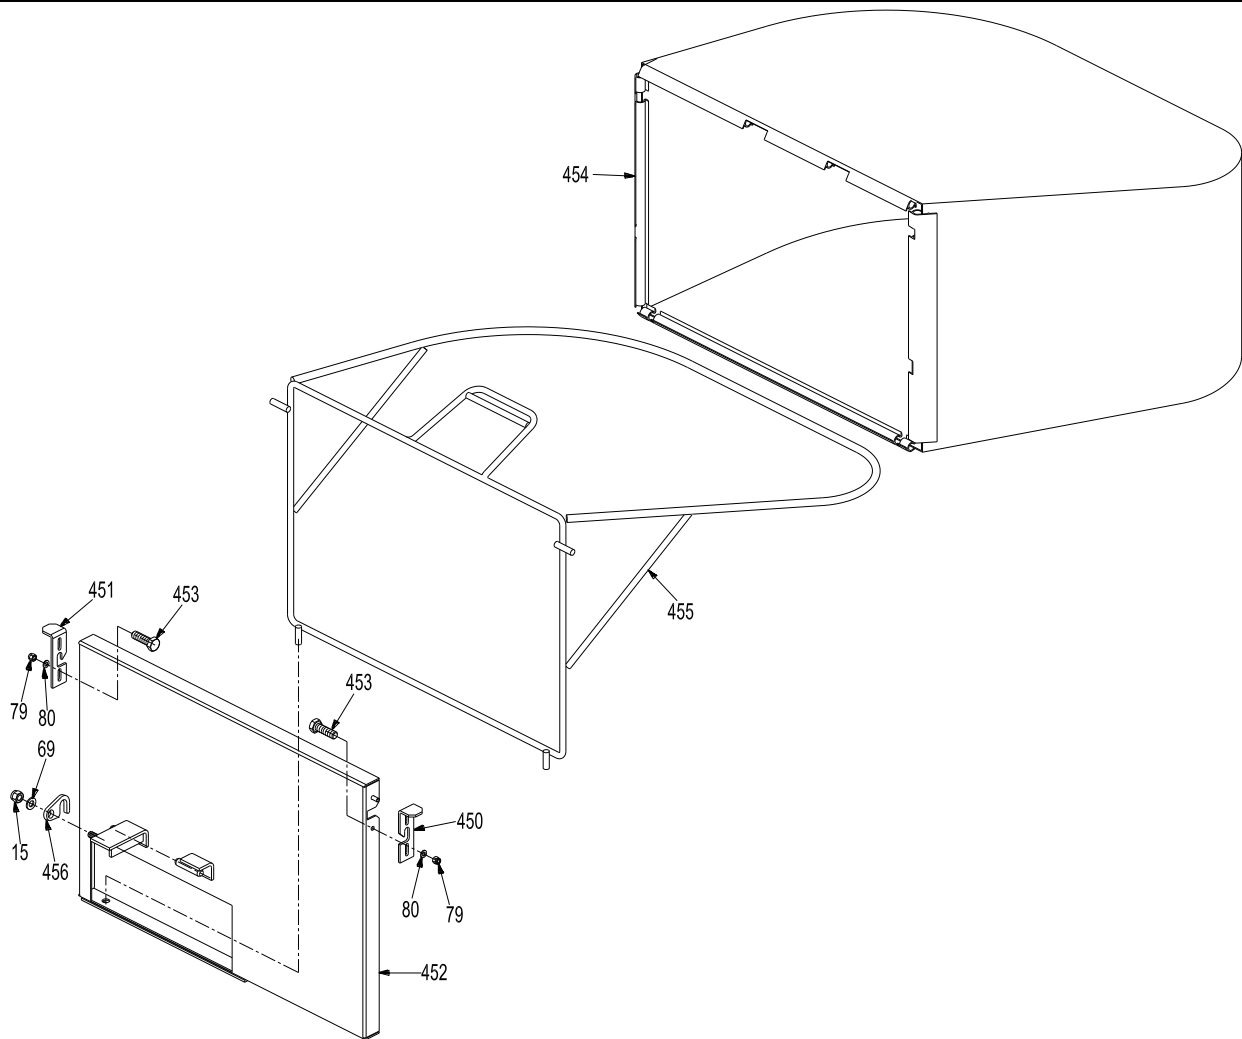

WORLDLAWN®

Grass Catcher

Ref.#	Part#	Description	32	32E
15	B6182-8	Locknut M8	×	×
69	B97.1-8	Flat Washer M8	×	×
79	B6182-5	Locknut M5	×	×
80	B97.1-5	Flat Washer M5	×	×
450	2802203	Right Grass Catcher Latch	×	×
451	2802202	Left Grass Catcher Latch	×	×
452	3202320	Grass Catcher Mount Weldment	×	×
453	B823-520	Hex Hd Bolt M5×20	×	×
454	2802230a	Grass Catcher Bag	×	×
455	2802220	Grass Catcher Wire Frame	×	×
456	3202311	Grass Catcher Latch	×	×