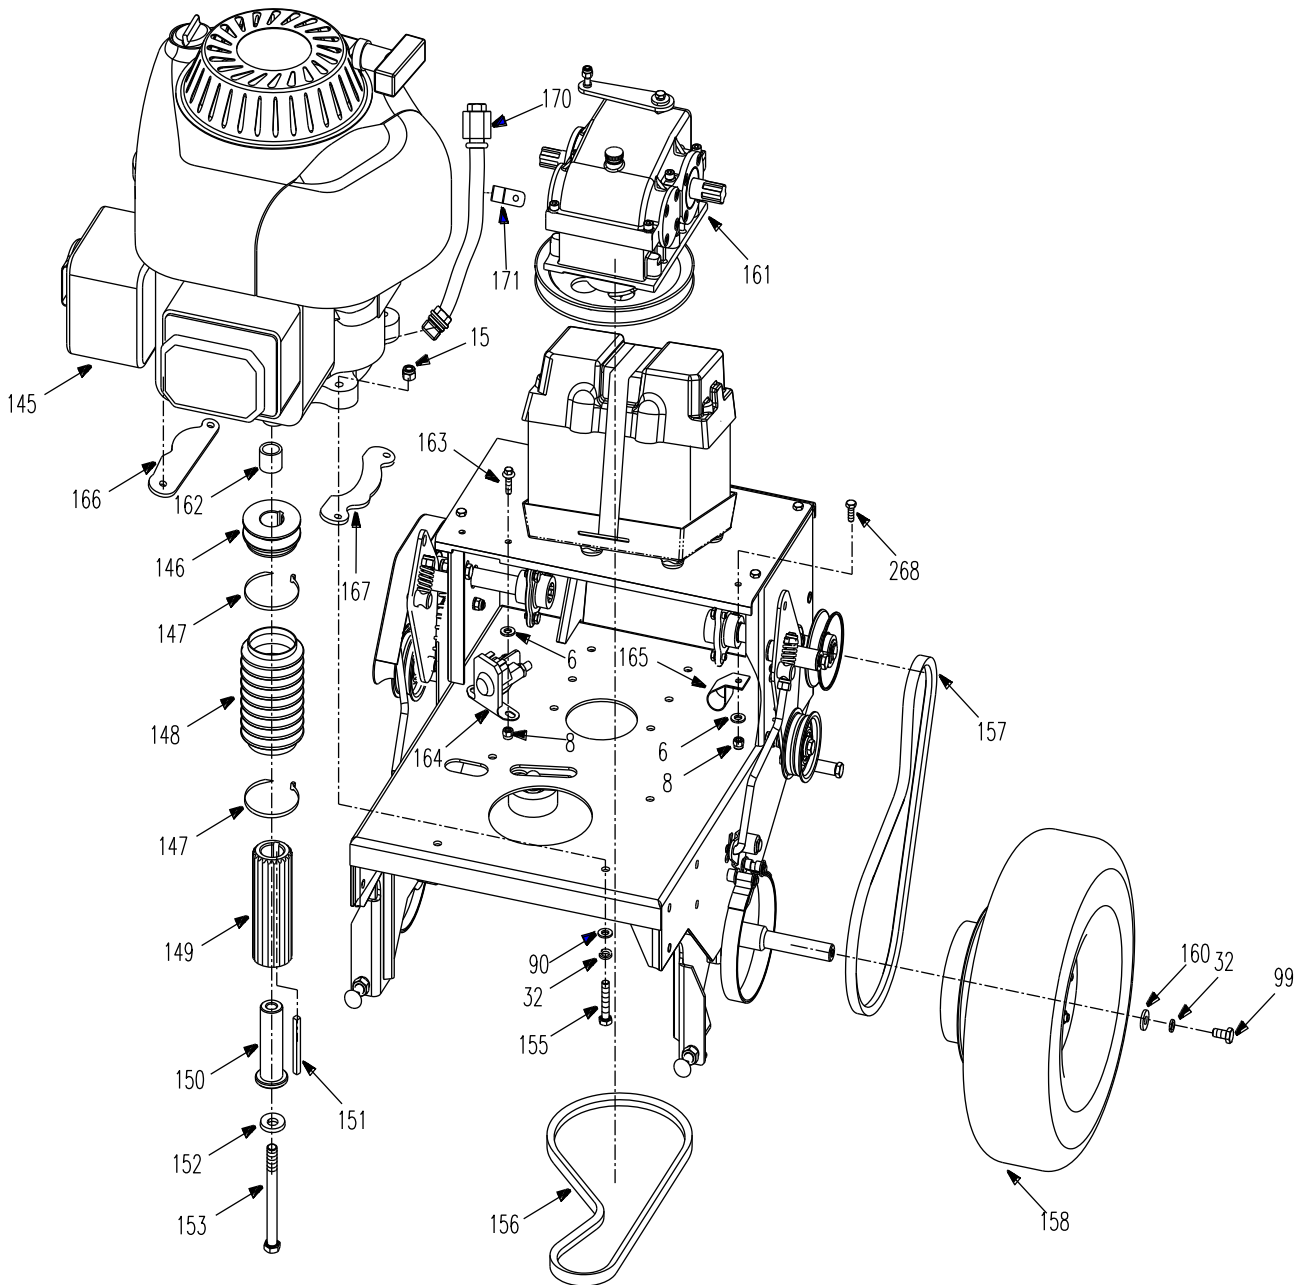

WORLDLAWN®

Engine Frame Assembly

WORLDLAWN®

Engine Frame Assembly

Ref.#	Part#	Description	32	32E	Ref.#	Part#	Description	32	32E
6	B97.1-6	Flat Washer M6		×	151	3607004	Key	×	×
8	B6182-6	Locknut M6	×	×	152	3307011	Disc Spring Washer	×	×
15	B6182-8	Locknut M8	×	×	153	3607007	Hex Hd Bolt 7/16-20UNF×4.5	×	×
32	B93-8	Split Lock Washer M8	×	×	×				×
	B93-10	Washer 10 (Kawasaki 16HP)	×	×	155	B5783-845	Hex Hd Bolt M8×45 (Honda)	×	×
90	B97.1-10	Washer 10 (Kawasaki 16HP)	×	×		2200020A	JH Hex Hd Bolt (Honda)	×	×
99	B5783-816	Hex Hd Bolt M8×16	×	×		B5783-840	Hex Hd. Bolt M8×40 (B&S &Kawasaki13HP)	×	×
145	3300025	Engine B&S 10.5HP Intek I/C -R	×	×		5203435	Bolt 3/8-16UNC*1-1/2 (Kawasaki 16HP)		×
	3300026	Engine B&S 11.5HP Intek I/C -E	×		156	3200001	Transmission Drive Belt	×	×
	3300027	Engine B&S 13HP Intek I/C -R		×	157	3200002	Drive Belt (Carlisle 9-0961)	×	×
	3300028	Engine B&S 13HP Intek I/C -E	×		158	3205000	Drive Wheel Assembly	×	×
	3300031	Engine Kawasaki 13HP		×	160	2800006	Washer		×
	3300032	Engine Kawasaki 13HP	×		161	3204000	Transmission	×	×
	3300035	Engine Honda 11HP GXV340 -R		×	162	3607002	Spacer (B&S &Kawasaki)	×	×
	3300036	Engine Honda 11HP GXV340 -E	×			3207002	Spacer (Honda)	×	×
	3300037	Engine Honda 13HP GXV390 -R		×	163	B5787-620	Hex Hd Bolt M6×20		×
	3300038	Engine Honda 13HP GXV390 -E	×		164	5208043	Start-up Relay (B&S & Kawasaki)		×
	3207101	Engine (Kawasaki 16HP)	×	×	165	2803055	Hose Clamp	×	×
146	3607009	Transmission Drive Pulley		×	166	2803080	Right Backing Plate (Honda)	×	×
147	5208008	Plastic Tie 5×200	×	×	167	2803079	Left Backing Plate (Honda)	×	×
148	3607008	Rubber Boot	×	×	170	4804023	Engine Oil Drain Pipe (Kawasaki 16HP)	×	×
149	3607005B	Outer Spline Housing	×	×	171	3601020	Clamp (Kawasaki 16HP)	×	×
150	3607006	Flange Bushing	×	×	268	B5783-616	Hex Hd Bolt M6×16	×	×