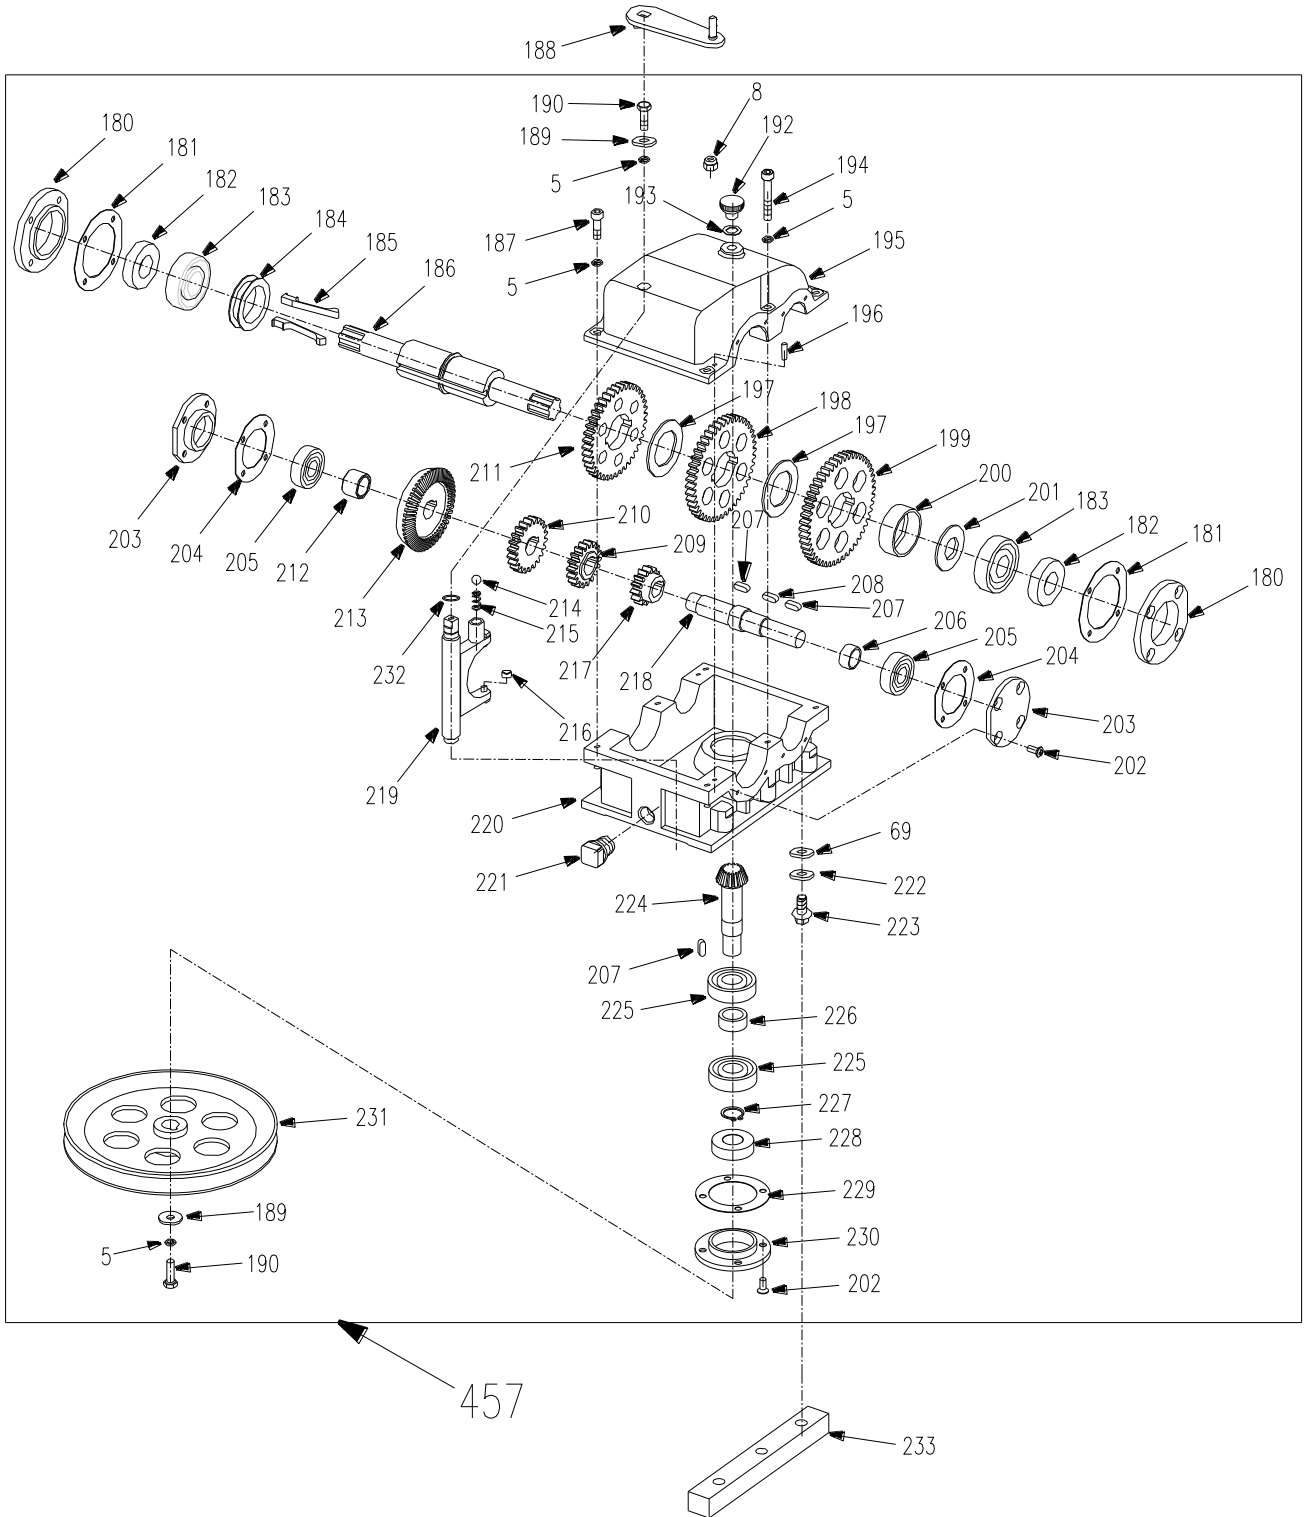

Transmission Assembly

Transmission Assembly

Ref.#	Part#	Description	32	32E
5	B93-6	Split Lock Washer M6	×	×
8	B6182-6	Locknut M6	×	×
69	B97.1-8	Flat Washer M8	×	×
180	3304019	Bearing Cover-Output	×	×
181	3304020	Seal Ring	×	×
182	B9877.1-204010	Oil Seal FB 20×40×10B	×	×
183	B276-6204	Bearing 6204	×	×
184	2804019	Shift Spacer	×	×
185	2804016	Sliding Key	×	×
186	2804008	Output Shaft	×	×
187	3300187	Screw 1/4-20×3/4	×	×
188	2804025	Shift Arm Weldment	×	×
189	3304014	Washer	×	×
190	3300198	Hex Hd Bolt 1/4-20×3/4	×	×
192	3304009	Breather Plug	×	×
193	3304008	Seal Ring	×	×
194	3300188	Screw 1/4-20×1-5/8	×	×
195	2804004	Transmission Case-Top	×	×
196	B117-416	Roll Pin 4×16	×	×
197	3304053	Washer	×	×
198	2804007	Medium Gear	×	×
199	2804017	Low Speed Gear	×	×
200	2804003	Shift Spacer	×	×
201	3304054	Spacer	×	×
202	3300124	Screw 10-24×1/2	×	×
203	3304015	Bearing Cover-Countershaft	×	×
204	3304016	Seal Ring	×	×
205	B276-6202	Bearing 6202	×	×
206	2804001	Shift Spacer	×	×

Ref.#	Part#	Description	32	32E
207	B1096-514	Key 5×14	×	×
208	B1096-516	Key 5×16	×	×
209	2804005	Medium Gear	×	×
210	2804020	High-speed Gear	×	×
211	2804009	High-speed Gear	×	×
212	3304042	Bushing	×	×
213	3304041U	Taper Ring Gear	×	×
214	B308-5/16	Detent Steel Ball 5/16	×	×
215	2804038	Detent Spring	×	×
216	2804012	Roller	×	×
217	2804006	Low Speed Gear	×	×
218	2804002	Countershaft	×	×
219	2804013	Shift Rod & Fork	×	×
220	3304001U	Transmission Case- Bottom	×	×
221	3304007	Oil Drain Plug	×	×
222	B861.1-8	Internal Tooth Lock Washer M8	×	×
223	3300106	Hex Hd Bolt 5/16-18×3/4	×	×
224	3304031U	Bevel Gear	×	×
225	3300161	Bearing 6203	×	×
226	3304032	Bushing	×	×
227	B894.1-17	Snap Ring M17	×	×
228	B9877.1-173510	Oil Seal FB 17×35×10B	×	×
229	3304011	Input Shaft Seal Ring	×	×
230	3304012	Input Shaft Bearing Cover	×	×
231	3304013	Transmission Input Pulley	×	×
232	B3452.1-8.75×1.8	O Ring 8.75×1.8	×	×
233	3204001	Backing Plate	×	×
457	AS28005	Transmission Assembly	×	×