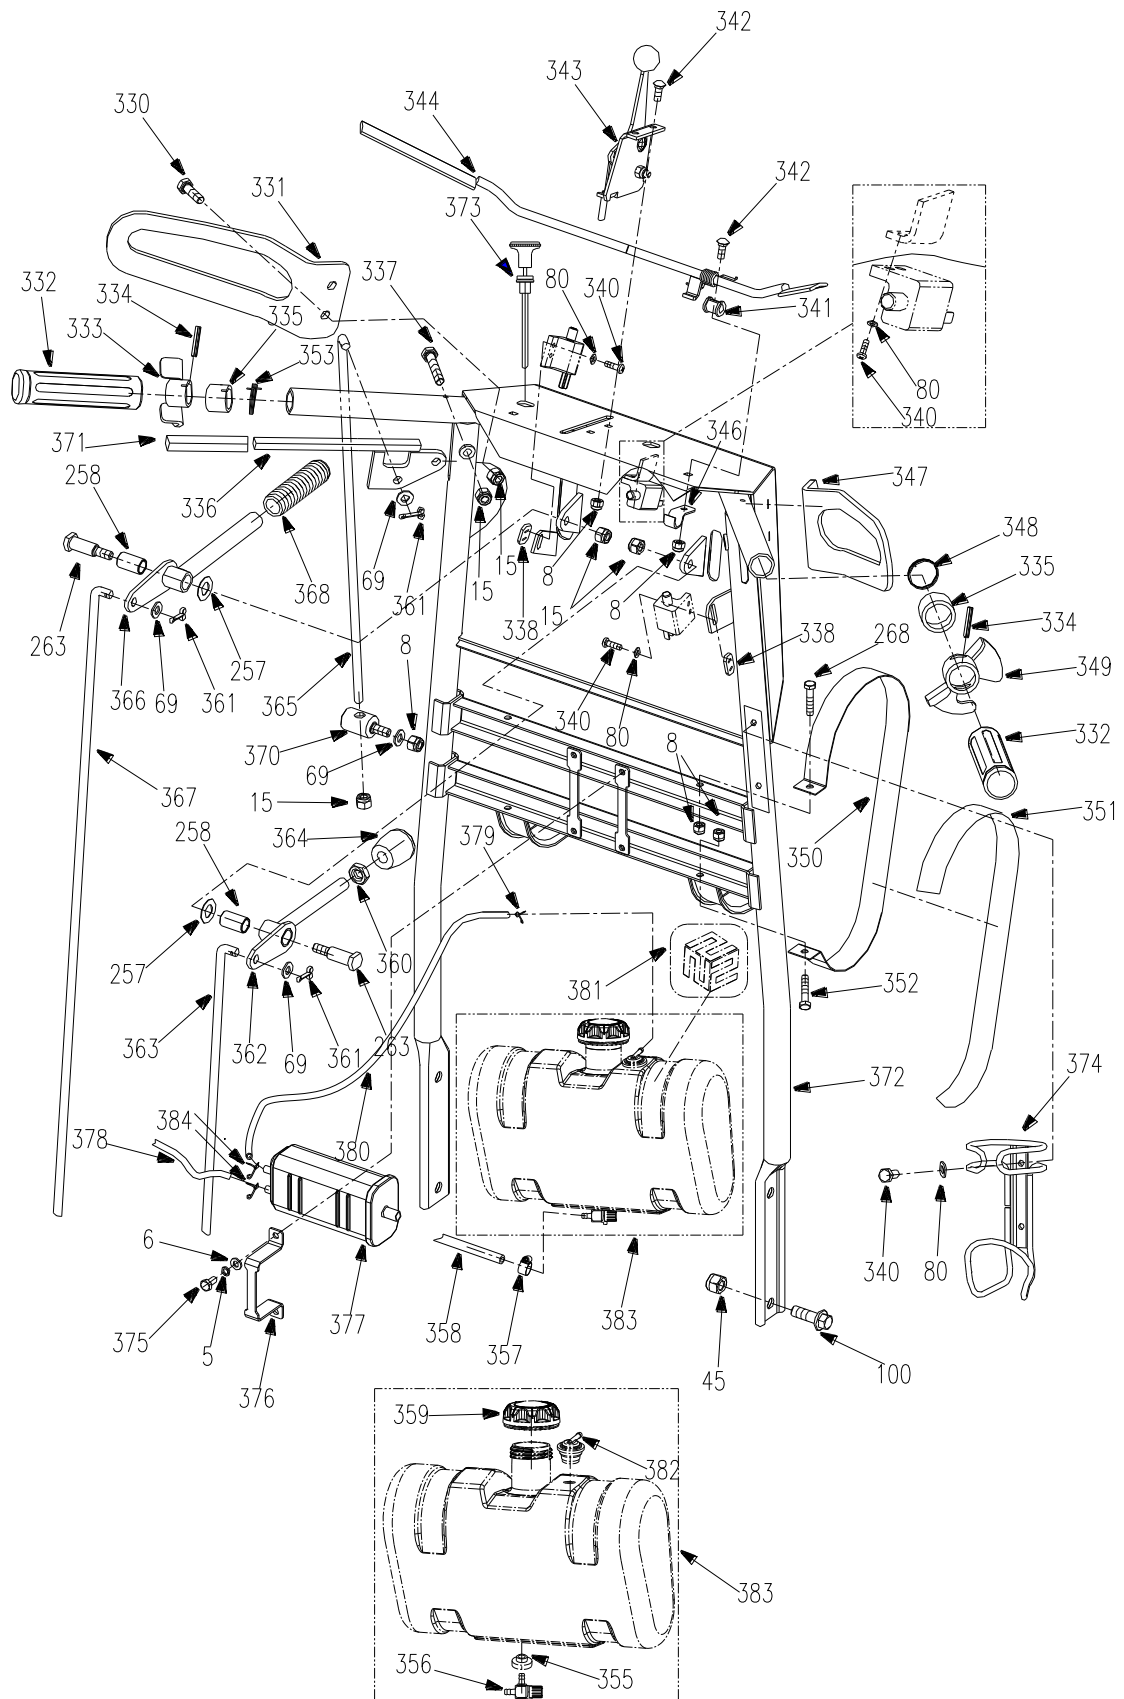

WORLDLAWN®

Handle Bar and Console

Handle Bar and Console

Ref.#	Part#	Description	32	32E
5	B93-6	Split Lock Washer M6	×	×
6	B97.1-6	Flat Washer M6	×	×
8	B6182-6	Locknut M6	×	×
15	B6182-8	Locknut M8	×	×
45	B6182-10	Locknut M10	×	×
69	B97.1-8	Flat Washer M8	×	×
80	B97.1-5	Flat Washer M5	×	×
100	B5787-1025	Hex Hd Bolt M10×25	×	×
257	2806061	Disc Spring Washer	×	×
258	3303023	Bushing	×	×
263	2806055	Axis Pin	×	×
268	B5783-616	Hex Hd Bolt M6×16	×	×
330	B5783-825	Hex Hd Bolt M8×25	×	×
331	3206014	Left Handle Guard	×	×
332	3306005	Handle Grip	×	×
333	3206020	Neutral Latch-LH	×	×
334	B879-530	Spring Pin 5×30	×	×
335	3206033	Bushing	×	×
336	3206090	Steering Lever Weldment	×	×
337	B5782-850	Hex Hd Bolt M8×50	×	×
338	5208103	Nut Bracket	×	×
340	B823-516	Hex Hd Bolt M5×16	×	×
341	3206005	Nylon Bushing	×	×
342	B801-616	Hex Hd Bolt M6×16	×	×
343	3306004	Throttle Control Assembly(B&S)	×	×
	2806005	Throttle Control Assembly(Honda)	×	×
	3206105	Throttle Control Assembly(Kawasaki)	×	×
344	3206040	Operator Presence Control Handle	×	×
346	3206004A	Nylon Bushing Bracket	×	×
347	3206013	Right Handle Guard	×	×
348	3206011	Right Torsion Spring	×	×
349	3206030	Neutral Latch-RH	×	×
350	3206012	Fuel Tank Mounting Strap	×	×

Ref.#	Part#	Description	32	32E
351	3306081	Rubber Strip	×	×
352	B5783-630	Hex Hd Bolt M6×30	×	×
353	3206010	Left Torsion Spring	×	×
355	3307023B	Fuel Tank Grommet	×	×
356	393044	Right-angle Switch Valve	×	×
357	B8870-16	Clamp	×	×
358	2807005 E	Fuel Line (B&S)	×	×
	2807075 E	Fuel Line (Honda & Kawasaki)	×	×
359	3307032	Gas Cap	×	×
360	B6172-12	Nut M12	×	×
361	B91-3220	Cotter Pin 3.2×20	×	×
362	3206080	Gear Shift Lever	×	×
363	3206006	Shift Control Rod	×	×
364	B4141.13-1240	Knob M12×40	×	×
365	3206008	Brake Control Rod	×	×
366	3206070	Mower Blade Drive Lever	×	×
367	3206007	Blade Control Rod	×	×
368	5206002	Handle Grip	×	×
370	2800019	Rod Connector	×	×
371	2806097	Drive Lever	×	×
372	3206050E	Handle Bar Weldment	×	×
373	3206107	Choke Cable	×	×
374	2806090	Cup Rack Weldment	×	×
375	B5783-612	Hex Hd Bolt M6×12	×	×
376	3206112	Canister Bracket	×	×
377	3206114	Carbon Canister	×	×
378	3206018	Fuel Line	×	×
379	3307041	Clamp	×	×
380	2807032	Fuel Line	×	×
381	8378	Decal, Fuel Tank	×	×
382	543283	Vent Valve Assembly	×	×
383	AS28007	EPA Fuel Tank Assembly	×	×
384	17242-1P68FS-0000	Hose Clamp	×	×