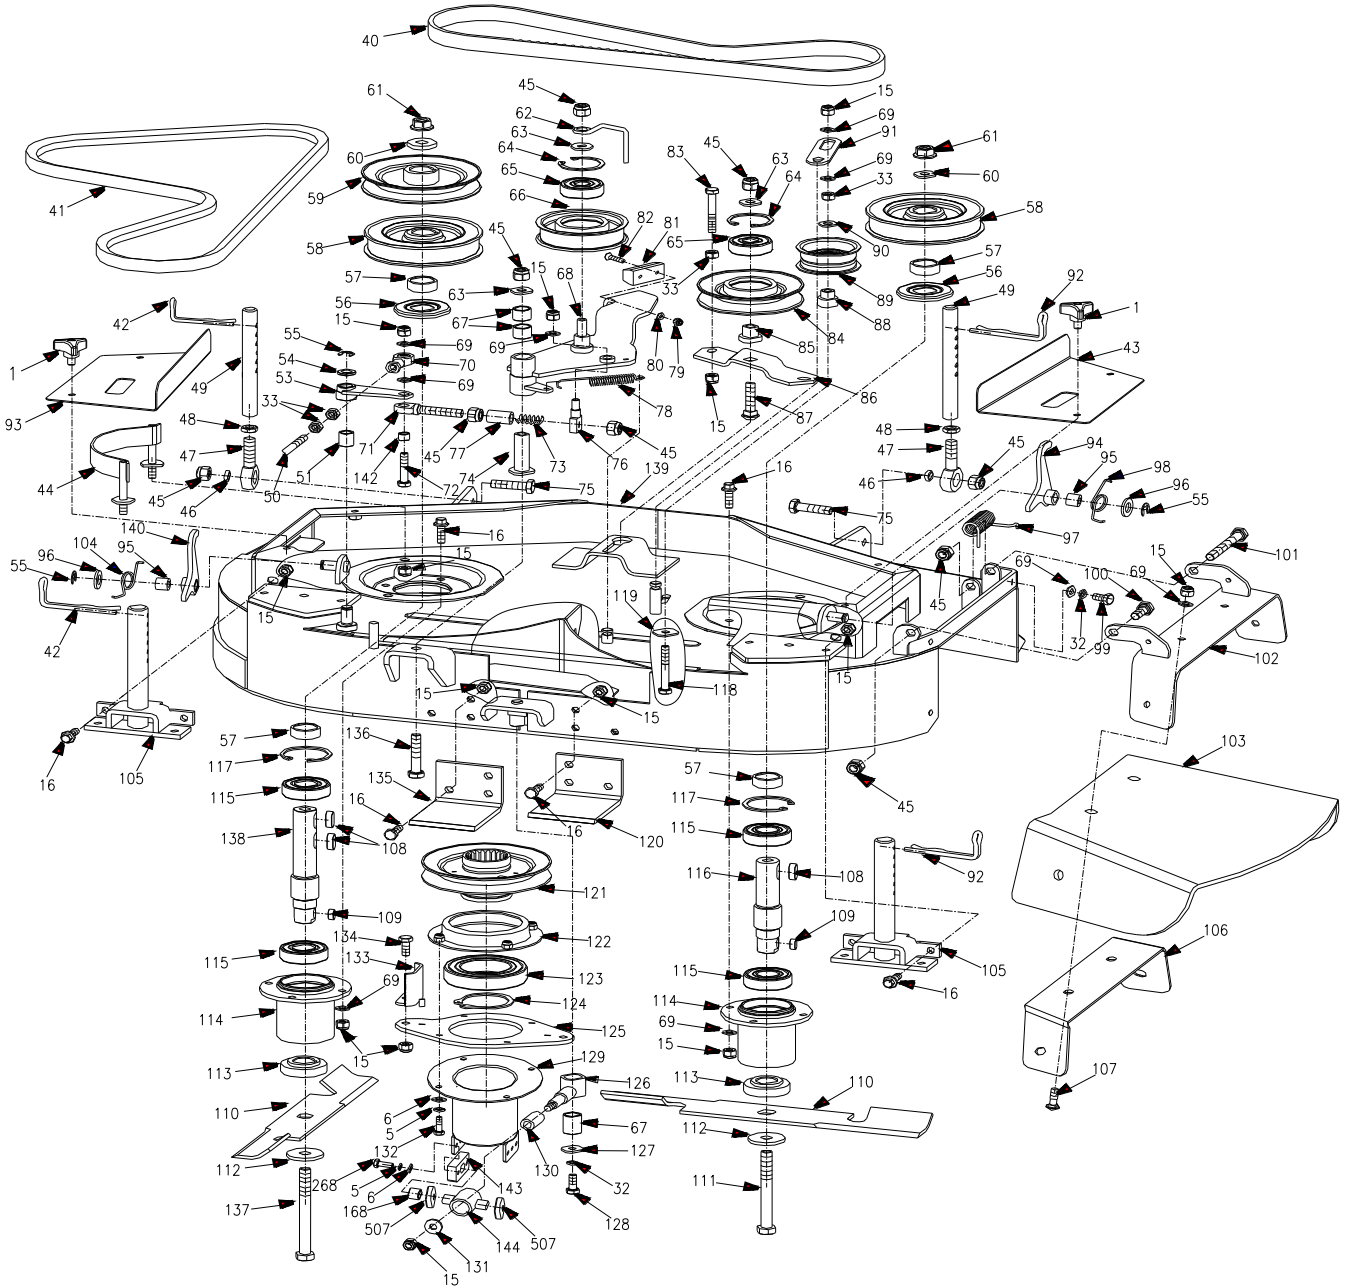

Mower Deck Assembly

WORLDLAWN®

Mower Deck Assembly