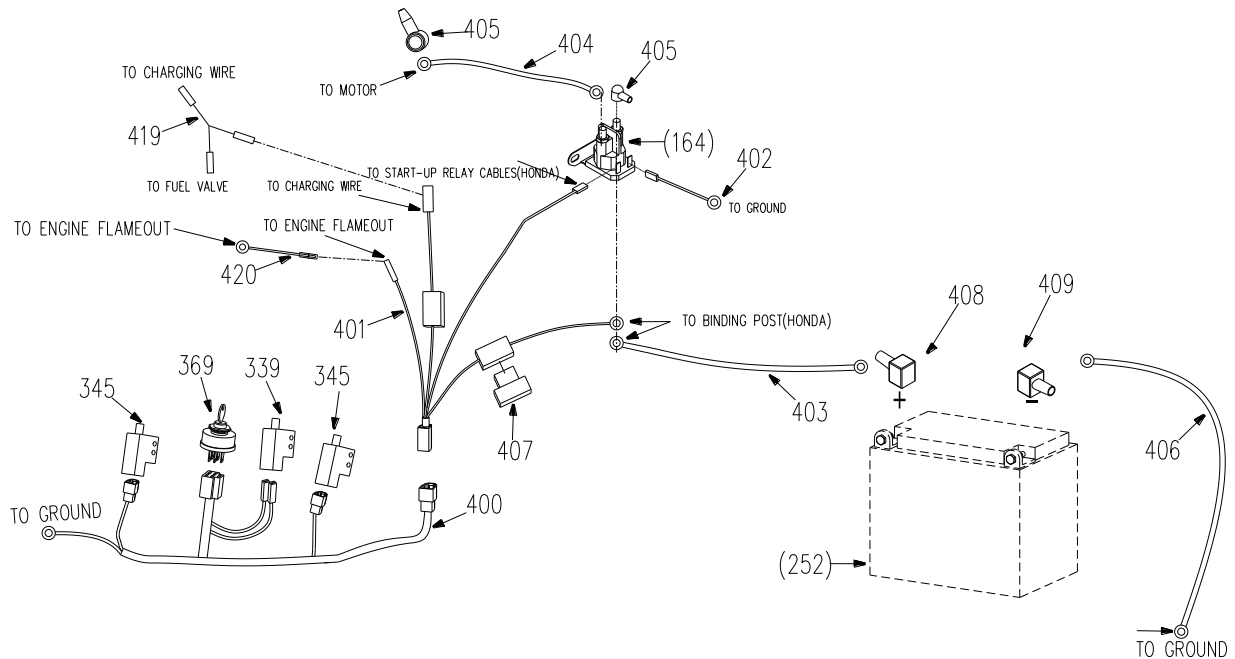

WORLDLAWN®

Electrical Start-up Wiring Harness

Ref.#	Part#	Description	32E
164	2808105	Start-Up Relay (B&S& Kawasaki)	×
252	5208002	Battery 12	×
339	5208012	Pressure Switch	×
345	5208015	Park Brake Switch	×
369	2808109	Ignition Switch	×
	3338144	Ignition Switch(BS13.5)	
400	3208022	Wiring Harness, Handle (Kawasaki, B&S11HP, Honda)	×
	3208052	Wiring Harness, Handle (B&S 13.5HP)	
401	3208024	Wiring Harness, Console (B&S 11HP)	×
	3208045	Wiring Harness, Console (Kawasaki)	×
	3208055	Wiring Harness, Console (B&S 13.5HP)	
	2808135	Wiring Harness, Console (Honda)	×

Ref.#	Part#	Description	32E
402	3208053	Ground Wire	×
403	3609003	Positive Cable (B&S& Kawasaki)	×
	3609003	Positive Cable (Honda)	×
404	2808106	Power Wire (B&S)	×
	3338104	Power Wire (Kawasaki)	×
405	2808107	Terminal Insulator	×
406	5208013	Negative Cable (B&S&Honda)	
	5208013	Negative Cable (Kawasaki)	
407	3208043	Fuse 7.5A (B&S&Honda)	×
	3208046	Fuse 30A (Kawasaki)	×
408	3312032	Battery Boot (Positive)	
409	3312031	Battery Boot (Negative)	×
419	3208057	Connector, three way (FS Electric Start)	×
420	3208058	Connector, two way (BS12.5 Electric Start)	×