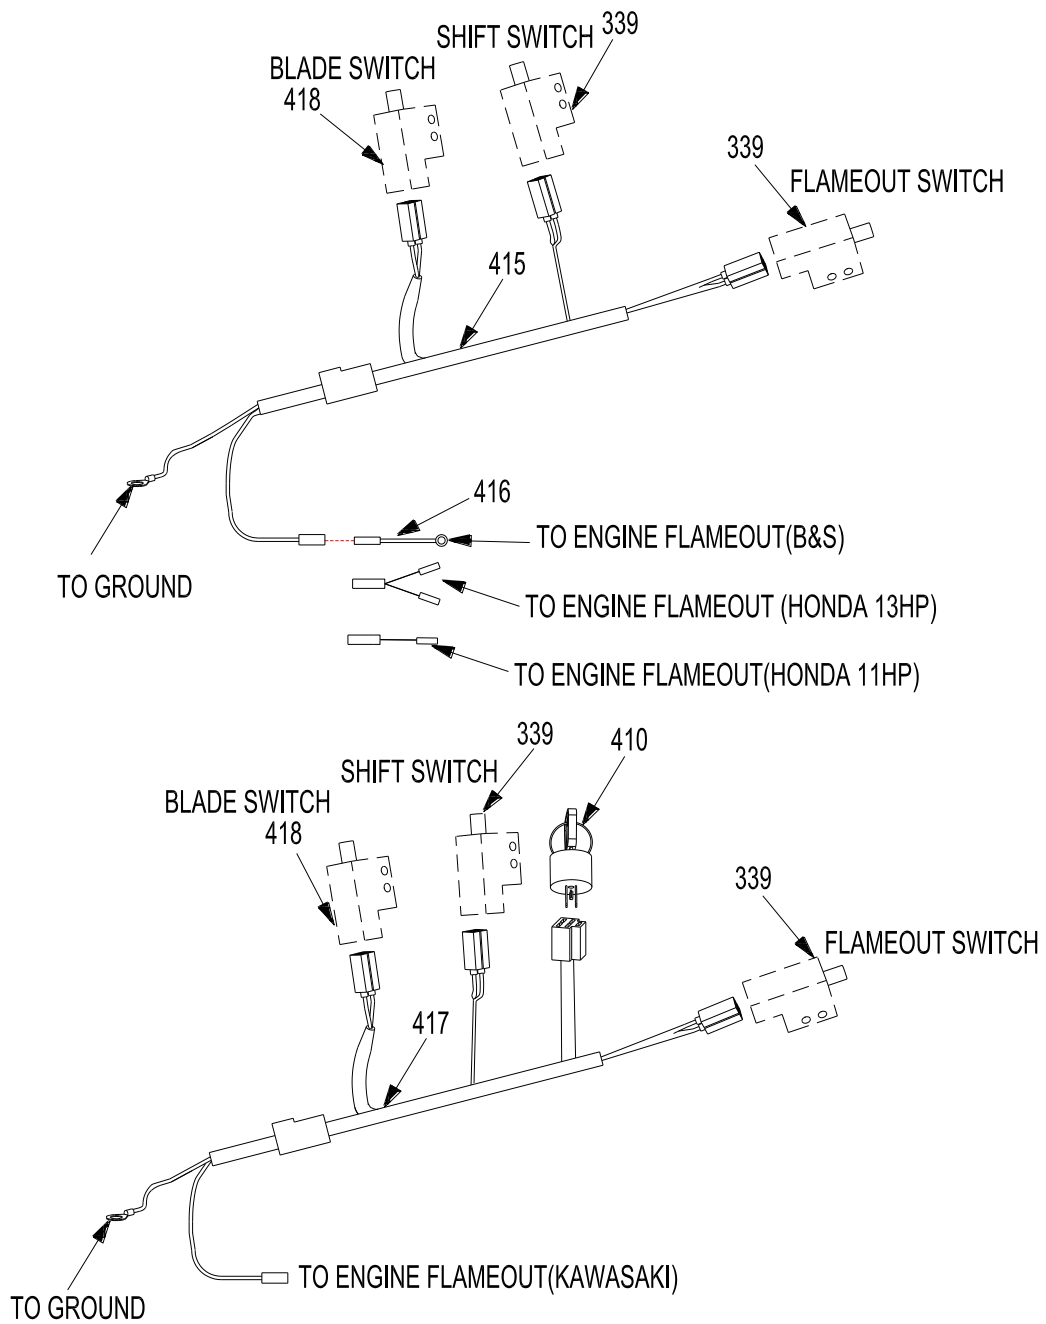

WORLDLAWN®

Recoil Start-up Wiring Harness

Ref.#	Part#	Description	32
339	5208012	Pressure Switch	×
410	4807003	Key Switch (Kawasaki)	×
415	3208001	Wiring Harness, Console	×
416	2808014	Engine Flameout Wire (B&S)	×

Ref.#	Part#	Description	32
	2808015	Connector, three way (Honda 13HP)	×
	2808016	Connector, two way (Honda 11HP)	×
417	3208011	Wiring Harness	×
418	2808005	Blade Switch	×