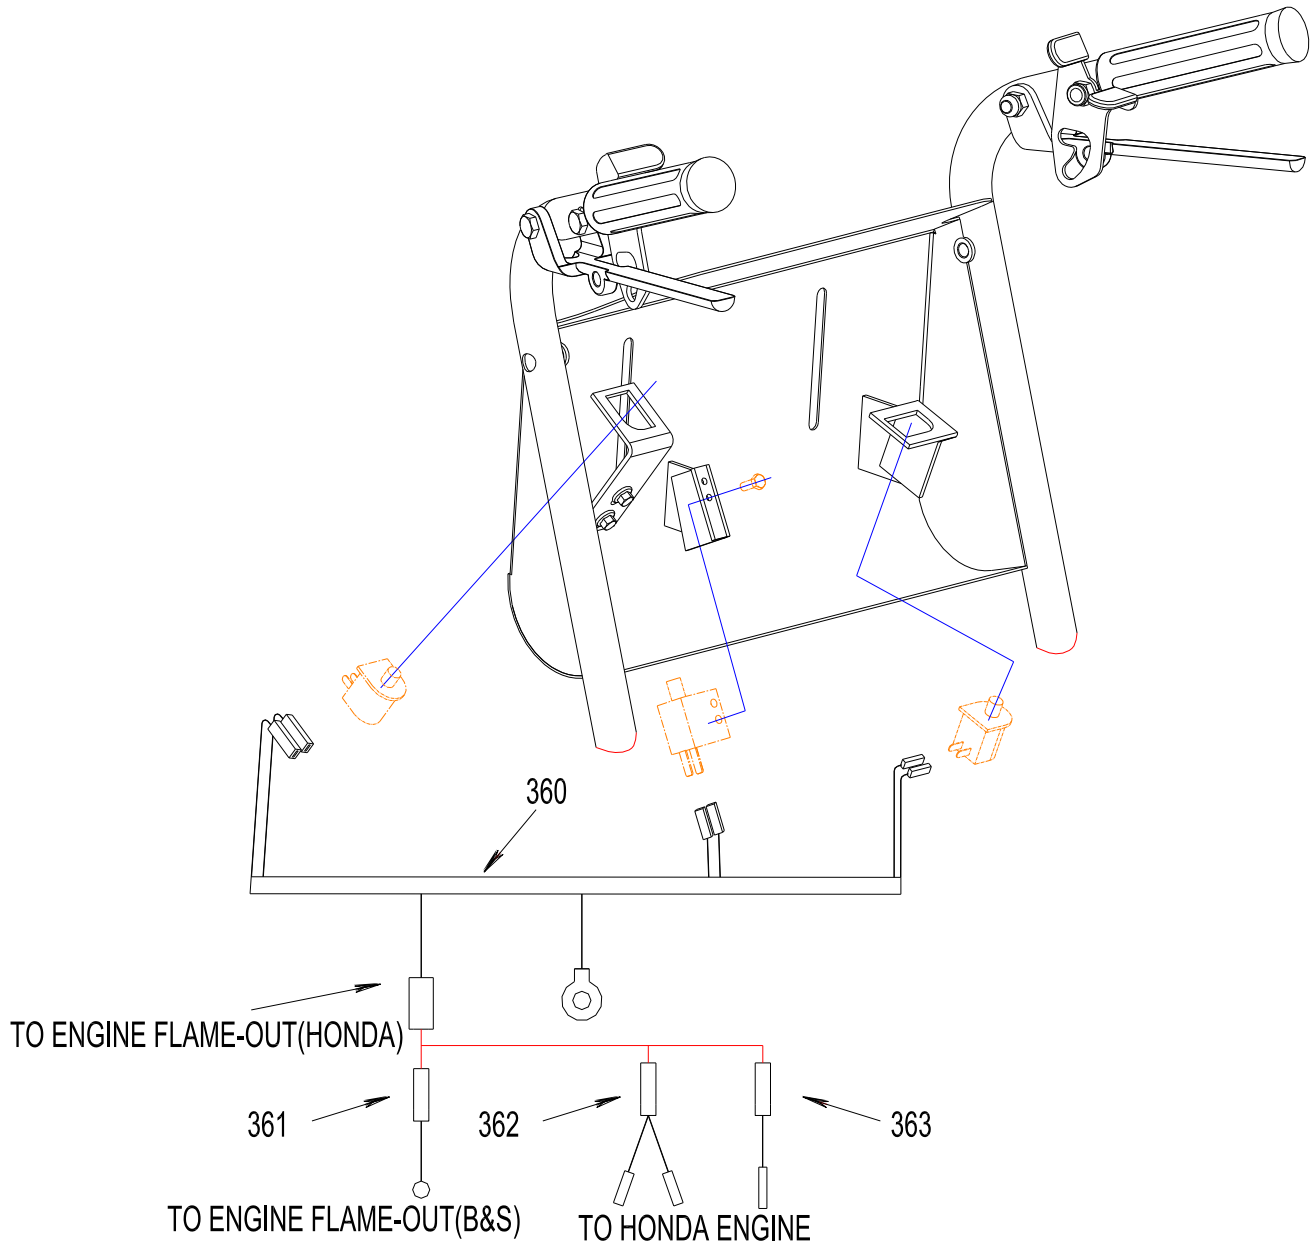

WORLDLAWN®

Electrical Start-up Wiring Harness

REF	PART NO.	DESCRIPTION	28	28B
360	2808010	Wiring Harness, Handle	×	×
361	2808014	Engine Flameout Wiring Harness (B&S)	×	×
362	2808015	Connector, Three-Way (Honda 13HP)	×	×
363	2808016	Connector, Two-Way (Honda 11HP)	×	×