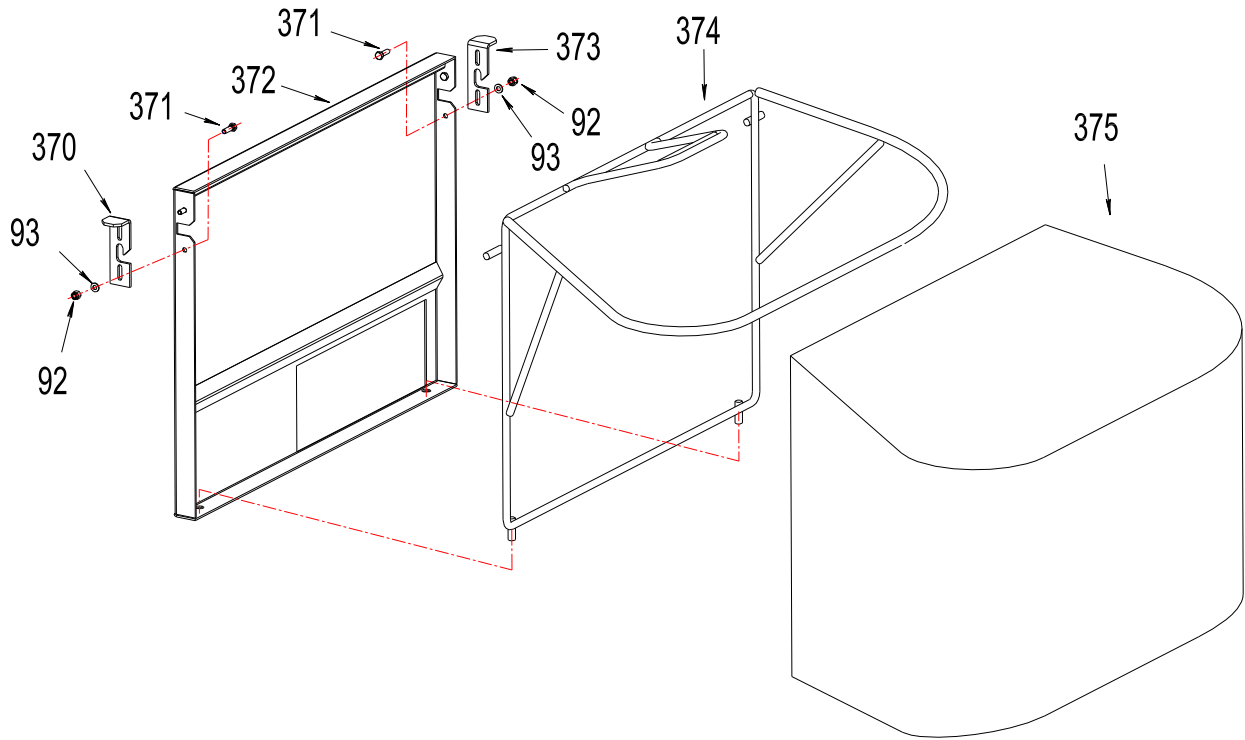

WORLDLAWN®

Safety/Operation and Product Decals

REF	PART NO.	DESCRIPTION	28	28B
346	8080	Decal, Drive Wheel-RH (Recoil)	×	×
349	8081	Decal, Drive Wheel-LH (Recoil)	×	×
110	8045	Decal, Caution Guard	×	×
112	8048	Decal, Cutting Height (1.5"-3")	×	
112B	8048B	Decal, Cutting Height (2"-4")		×
416	8413	Decal, Danger Keep Clear	×	×
347	8022	Decal, Throttle/Choke & Warning	×	×
109	8070	Decal, Caution Blade Installation	×	×
435	8903	Decal, Warning (Electric)	×	×
198	8904	Decal, Warning Objects Thrown	×	×
196	8046	Serial Number Plate	×	×
348	8370	Decal, Speed Selector/Blade Control	×	×
194	8047	Decal, Worldlawn 28	×	×
559	8601	EPA Decal	×	×