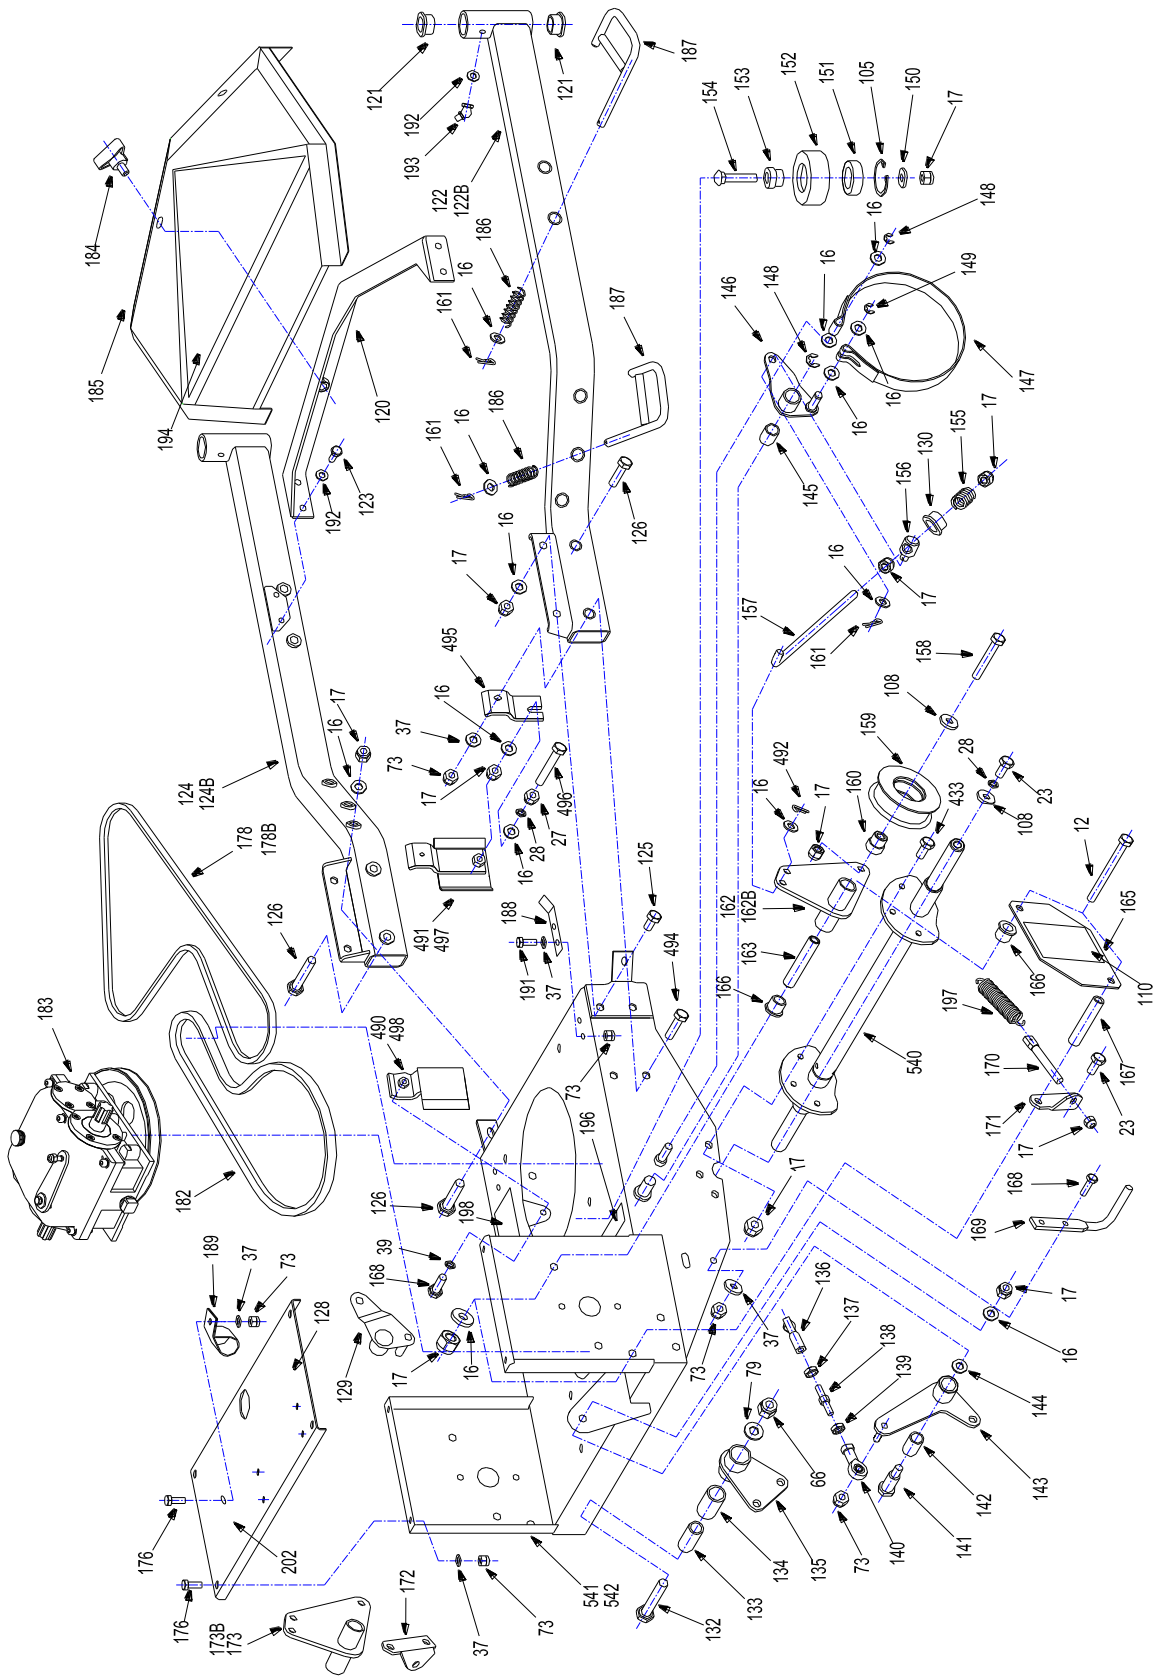

WORLDLAWN®

Engine Frame Assembly

WORLDLAWN®

Engine Frame Assembly

REF.	PART NO.	DESCRIPTION	28	28B	REF.	PART NO.	DESCRIPTION	28	28B
12	B5782-880	Hex Hd Bolt M8×80	×	×	157	2800018	Brake Lever	×	×
16	B97.1-8	Flat Washer M8	×	×	158	B5783-850	Hex Hd Bolt M8×50	×	×
17	B6182-8	Locknut M8	×	×	159	2800034	Idler Pulley Assembly	×	×
23	B5783-816	Hex Hd Bolt M8×16	×	×	160	2800035	Bushing	×	×
27	B6170-8	Locknut M8		×	161	XSZ56-1-17	Hair Pin	×	×
28	B93-8	Split Lock Washer M8	×	×	162	2800041	Idler Bracket Weldment, RH	×	
37	B97.1-6	Flat Washer M6	×	×	162B	2800041B	Idler Bracket Weldment, RH		×
39	B93-6	Split Lock Washer M6	×	×	163	2800032	Idler Sleeve	×	×
66	B6182-10	Locknut M10	×	×	165	2800016	Belt Guard	×	×
73	B6182-6	Locknut M6	×	×	166	2800033	Bushing	×	×
79	3302058	Spacer M10	×	×	167	2800009	Spacer	×	×
105	B893.1-35	Snap Ring M35	×	×	168	B5783-620	Hex Hd Bolt M6×20	×	×
108	2800006	Spacer	×	×	169	2800005	Belt Guard	×	
110	8045	Decal, Caution Guard	×	×	170	2800043	Idler Adjusting Screw	×	×
120	2803004	Front Cross Member Bracket	×	×	171	2800045	Adjusting Plate, Right	×	×
121	2803001	Olite Bronze Bushing	×	×	172	2800044	Adjusting Plate, Left	×	×
122	2803003	Caster Mount Weldment, Right	×		173	2800031	Idler Bracket Weldment, LH	×	
122B	2803003B	Caster Mount Weldment, Right		×	173B	2800031B	Idler Bracket Weldment, LH		×
123	B5783-616	Hex Hd Bolt M6×16	×	×	176	B5787-616	Hex Hd Bolt M6×16	×	×
124	2803002	Carrier Frame Weldment, Left	×		178	2800015A	Blade Drive Belt	×	
124B	2803002B	Carrier Frame Weldment, Left		×	178B	2800015B	Blade Drive Belt		×
125	B5787-820	Hex Hd Bolt M8×20	×	×	182	2800014A	Transmission Drive Belt	×	×
126	B5787-845	Hex Hd Bolt M8×45	×	×	183	2804000	Transmission Assembly	×	×
128	2803014	Rear Shield (Recoil)	×	×	184	3302190	Three-Arm Knob	×	×
129	2803008	Brake Lever Weldment, Left	×	×	185	2800001	Belt Cover (B&S)	×	×
130	2806010	Nylon Bushing	×	×		2800001A	Belt Cover (Honda)	×	×
132	B5782-1055	Hex Hd Bolt M10×55	×	×	186	2800029	Compression Spring	×	×
133	2803016	Bushing	×	×	187	2800021	J-Pin Weldment	×	×
134	3303037	Bushing	×	×	188	2803057	Pressure Plate	×	×
135	2803009	Driver Engage Lever Weldment	×	×	189	2803055	Hose Clamp	×	×
136	3303008	Rod End Bearing M6	×	×	191	B818-616	Screw M6×16	×	×
137	B6172-6	Locknut M6	×	×	192	B861.2-6	Internal Tooth Lock Washer M6	×	×
138	2803006	Screw	×	×	193	B1153-6	Grease Fitting M6, 45°	×	×
139	B6172-6L	Locknut M6, Levo	×	×	194	8047	Decal, Worldlawn 28	×	×
140	3303021	Rod End Bearing M6, Levo	×	×	196	8046	Serial Number Plate	×	×
141	2806055	Axis Pin	×	×	197	2802088	Spring	×	×
142	3303023	Nylon Bushing	×	×	198	8904	Decal, Warning Objects Thrown	×	×
143	2803007	Shift Pivot Arm Weldment	×	×	202	2803078	Rear Shield (Electric)	×	×
144	2806061	Disc Spring Washer	×	×	433	B5783-825	Hex Hd Bolt M8×25	×	×
145	3303141	Nylon Bushing	×	×	490	2803075	Belt Housing Weldment, Left		×
146	2803012	Brake Lever Weldment, Right	×	×	491	2803070	Belt Housing Weldment, Right		×
147	3303002	Brake Band	×	×	492	B91-2520	Cotter Pin 2.5×20	×	×
148	B896-8	Snap Ring M8	×	×	494	B5787-850	Bolt M8×50	×	×
149	B896-6	Snap Ring M6	×	×	495	2803086	Supporting Plate	×	×
150	3303018	Washer	×	×	496	B5783-875	Bolt M8×75	×	×
151	B276-6003RS	Bearing 6003-2RS	×	×	497	2803100	Belt Housing Weldment, Right	×	
152	2803011	Idler Pulley	×	×	498	2803105	Belt Housing Weldment, Left	×	
153	2803010	Bushing	×	×	540	2803220	Axle Weldment	×	×
154	B12-835	Hex Hd Bolt M8×35	×	×	541	2803200	Engine Frame Weldment	×	
155	2800017	Compression Spring	×	×	542	2803230	Engine Frame Weldment		×
156	2800020	Brake Swivel	×	×