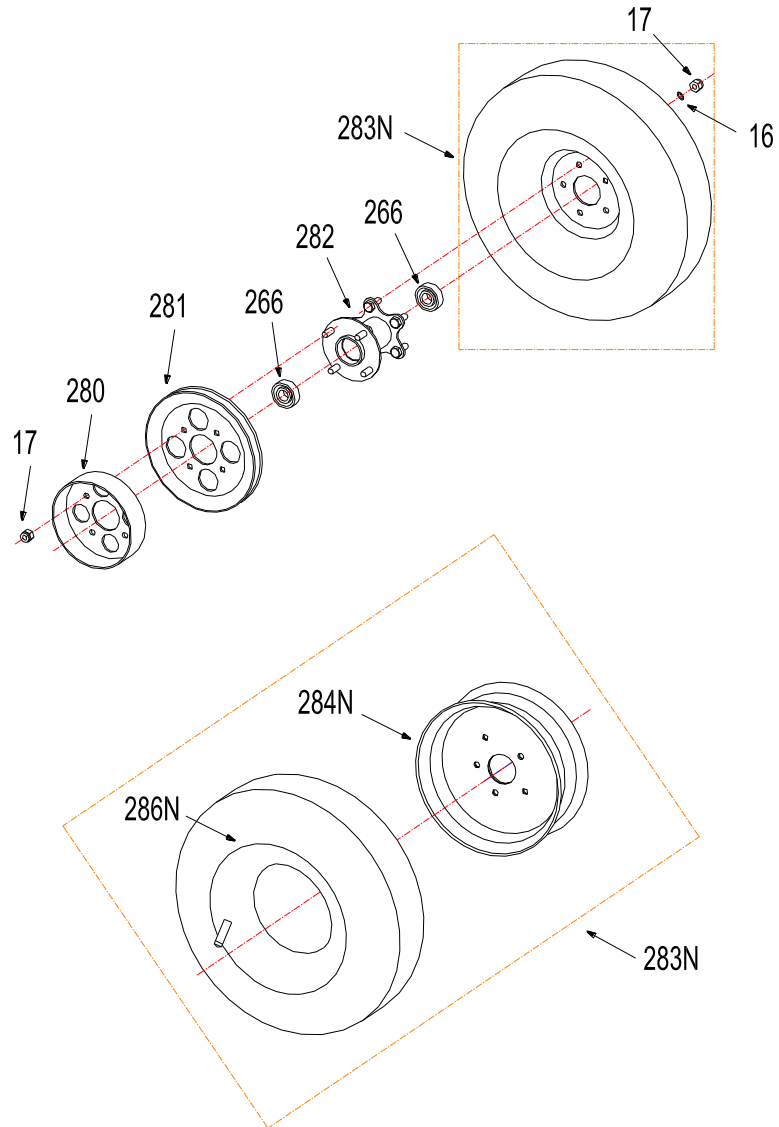

Drive Wheel Assembly

REF.	PART NO.	DESCRIPTION	28	28B
16	B97.1-8	Flat Washer M8	×	×
17	B6182-8	Locknut M8	×	×
266	99502H	Bearing 99502H-2RS	×	×
280	2805003	Brake Drum	×	×
281	2805002	Wheel Drive Pulley	×	×
282	2805005	Wheel Hub Weldment	×	×
283N	2805012	Drive Tire & Rim Assembly	×	×
284N	2805013	Drive Wheel Rim	×	×
286N	2805014	Drive Wheel Tubeless Tire	×	×