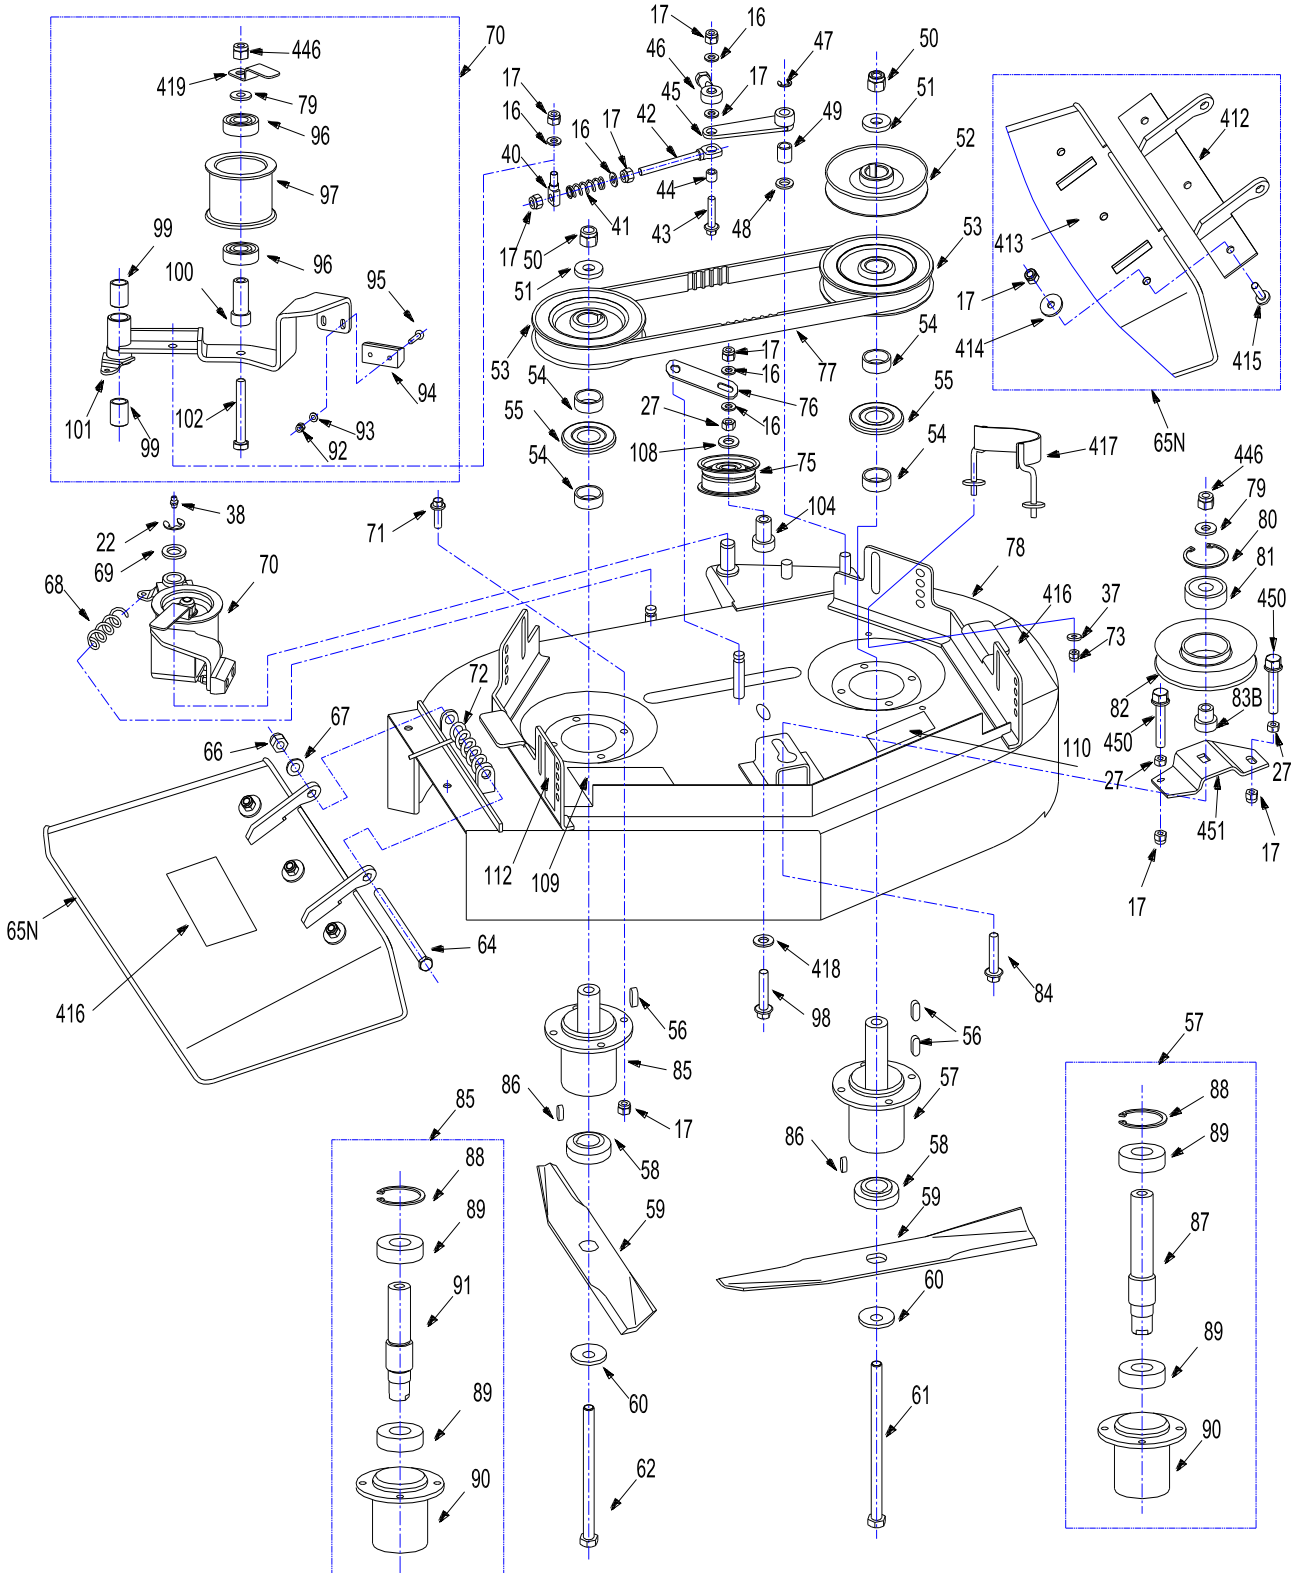

WORLDLAWN®

1.5"-3" Mower Deck Assembly

WORLDLAWN®

1.5"-3" Mower Deck Assembly

REF.	PART NO.	DESCRIPTION	28	28B
16	B97.1-8	Flat Washer M8	×	
17	B6182-8	Locknut M8	×	
22	B896-12	Snap Ring M12	×	
27	B6170-8	Locknut M8	×	
37	B97.1-6	Flat Washer M6	×	
38	B1152-6	Grease Fitting M6	×	
40	2802084	Connecting Rod	×	
41	2802009	Compression Spring	×	
42	2802083	Connecting Rod	×	
43	B5783-835	Hex Hd Bolt M8×35	×	
44	2802194	Oilite Bronze Bearing 8.05×11.9×9.5	×	
45	2802163	Connecting Rod Arm Weldment	×	
46	SIBJK 8T	Rod End Bearing	×	
47	B896-9	Snap Ring M9	×	
48	2802086	Spacer	×	
49	B2685-121618	Oilite Bronze Bearing 12×16×18	×	
50	B6177-12	Nut M12	×	
51	3302009	Spacer	×	
52	2802002	Belt Pulley Weldment/Blade Pulley	×	
53	2802011	Synchronous Pulley	×	
54	2802131	Bushing	×	
55	2802089	Bearing Dust Cover	×	
56	B1096-822	Square Key 8×22	×	
57	2802004	Left Spindle Assembly Complete	×	
58	2802018	Blade Coupling	×	
59	2802016	Blade	×	
60	3302008	Disc Spring Washer	×	
61	2802017	Left Blade Bolt	×	
62	2802019	Right Blade Bolt	×	
64	2802008	Discharge Chute Long Bolt M10	×	
65N	2802090N	Discharge Chute Assembly	×	
66	B6182-10	Locknut M10	×	
67	B97.1-10	Flat Washer M10	×	
68	2802022	Brake Spring	×	
69	3302095	Washer M8	×	
70	2802081	Blade Brake Arm Assembly	×	
71	B5787-825	Hex Hd Bolt M8×25	×	
72	2802015	Torsion Spring	×	
73	B6182-6	Locknut M6	×	
75	2802130B	Idler Pulley Assembly	×	
76	2802001	Linking Plate	×	
77	2802010	Synchronous Belt	×	

REF.	PART NO.	DESCRIPTION	28	28B
78	2802060	Mower Deck Weldment	×	
79	3302058	Washer M10	×	
80	B893.2-47	Snap Ring M47	×	
81	B276-6303RS	Bearing 6303-2RS	×	
82	2802070	Idler Pulley Weldment	×	
83B	2802061C	Bushing	×	
84	B12-1045	Hex Hd Bolt M10×45	×	
85	2802005	Outer Spindle Assembly Complete	×	
86	B1096-614	Square Key 6×14	×	
87	2802047	Left Blade Spindle	×	
88	B893.2-52	Snap Ring M52	×	
89	B276-6205RS	Bearing 6205-2RS	×	
90	2802166	Spindle Housing	×	
91	2802049	Right Blade Spindle	×	
92	B6182-5	Locknut M5	×	
93	B97.1-5	Flat Washer M5	×	
94	2802121	Brake Pad	×	
95	B819-525	Screw M5×25	×	
96	B276-6203RS	Bearing 6203-2RS	×	
97	2802080	Idler Pulley (1.5"-3")	×	
98	B5783-860	Hex Hd Bolt M8×60	×	
99	B2685-162025	Oilite Bronze Bearing 16×20×25	×	
100	2802139	Bushing	×	
101	2802190	Blade Brake Arm Weldment	×	
102	B5782-1070	Hex Hd Bolt M10×70	×	
104	2802143	Bushing	×	
108	2800006	Washer	×	
109	8070	Caution Blade Installation Decal	×	
110	8045	Caution Keep Guard in Place Decal	×	
112	8048	Decal, Height Adjusting	×	
412	2802026	Bracket, Discharge Chute	×	
413	2802104	Discharge Chute	×	
414	3303034	Washer	×	
415	B818-825	Screw M8×25	×	
416	8413	Decal	×	
417	2802182	Bracket-LH	×	
418	2802006	Cushion	×	
419	2802199	Pressure Plate	×	
446	B6186-10	Nut M10	×	
450	B5782-860	Bolt M8×60	×	
451	2802039	Fixed Plate	×