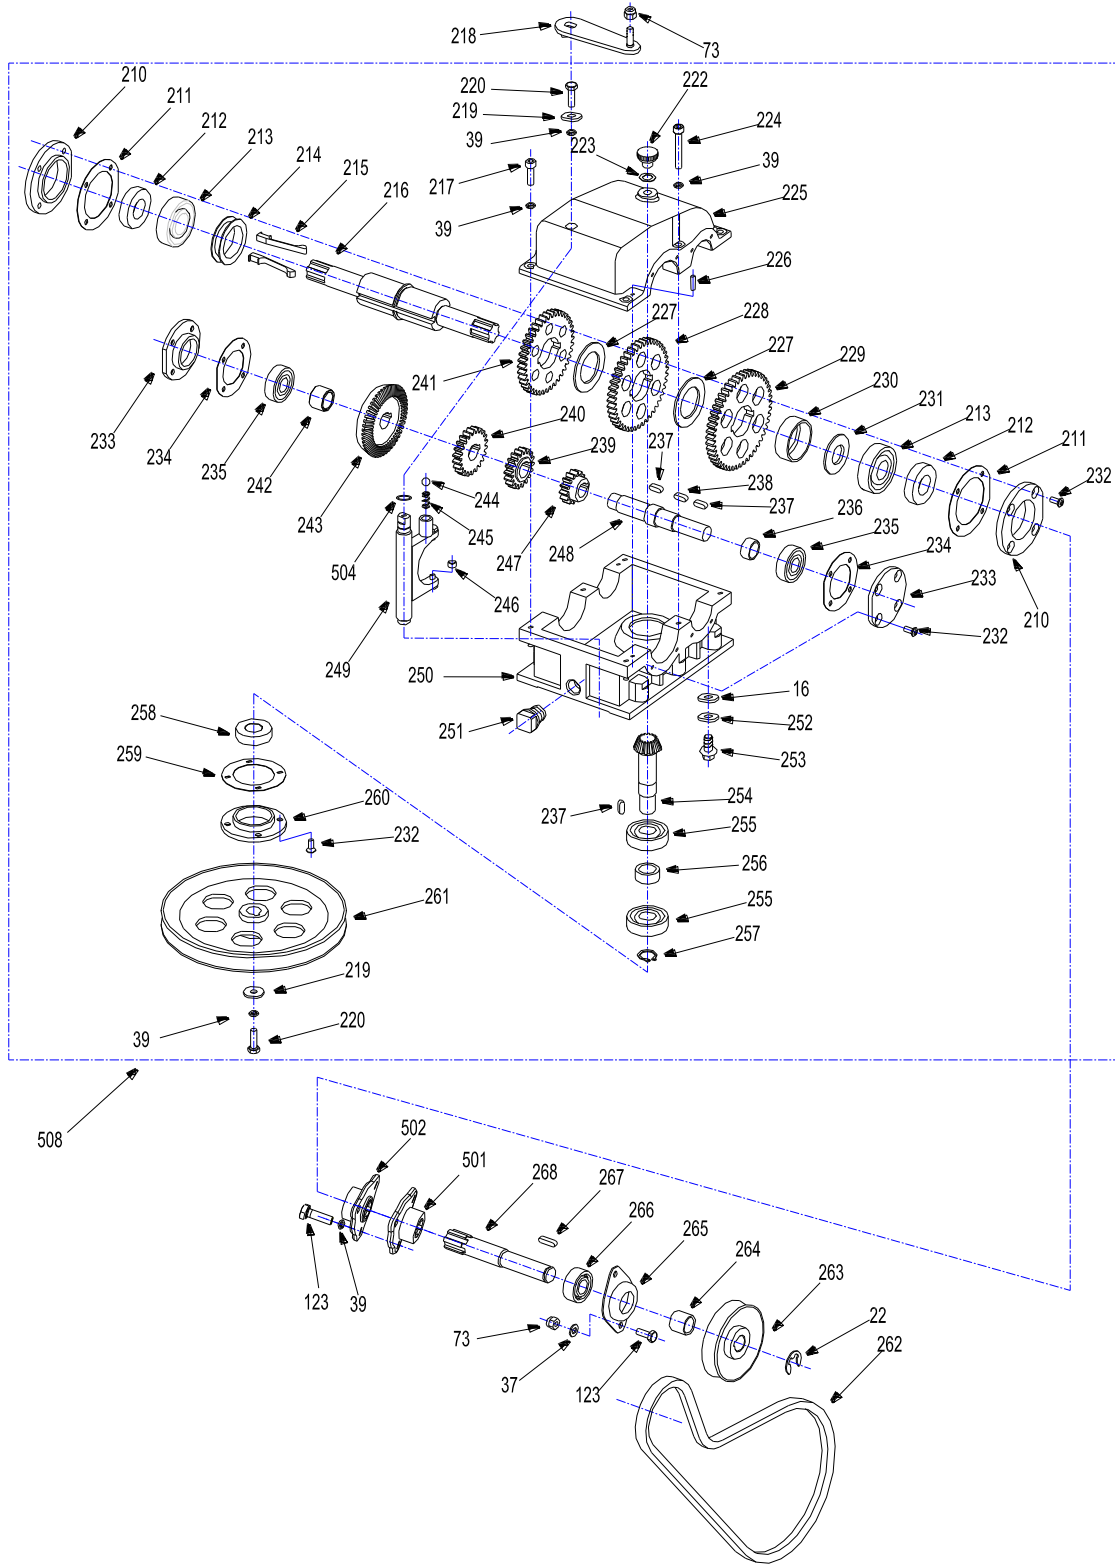

WORLDLAWN®

Transmission Assembly

WORLDLAWN®

Transmission Assembly

REF.	PART NO.	DESCRIPTION	28	28B
16	B97.1-8	Flat Washer M8	×	×
22	B896-12	Snap Ring M12	×	×
37	B97.1-6	Flat Washer M6	×	×
39	B93-6	Split Lock Washer M6	×	×
73	B6182-6	Locknut M6	×	×
123	B5783-616	Hex Hd Bolt M6×16	×	×
210	3304019	Bearing Cover-Output	×	×
211	3304020	Seal Ring	×	×
212	B9877.1-204010	Oil Seal FB 20×40×10B	×	×
213	B276-6204	Bearing 6204	×	×
214	2804019	Shift Spacer	×	×
215	2804016	Sliding Key	×	×
216	2804008	Output Shaft	×	×
217	3300187	Screw 1/2-20×3/4	×	×
218	2804025	Shift Arm Weldment	×	×
219	3304014	Washer	×	×
220	3300198	Hex Hd Bolt 1/4-20×3/4	×	×
222	3304009	Filler/Breather Plug	×	×
223	3304008	Seal Ring	×	×
224	3300188	Screw 1/4-20×1-5/8	×	×
225	2804004	Transmission Case-Top	×	×
226	B117-416	Roll Pin 4×16	×	×
227	3304053	Washer	×	×
228	2804007	Medium Gear	×	×
229	2804017	Low Speed Gear	×	×
230	2804003	Shift Spacer	×	×
231	3304054	Spacer	×	×
232	3300124	Screw 10-24×1/2	×	×
233	3304015	Bearing Cover-Countershaft	×	×
234	3304016	Seal Ring	×	×
235	B276-6202	Bearing 6202	×	×
236	2804001	Shift Spacer	×	×
237	B1096-514	Square Key 5×14	×	×
238	B1096-516	Square Key 5×16	×	×