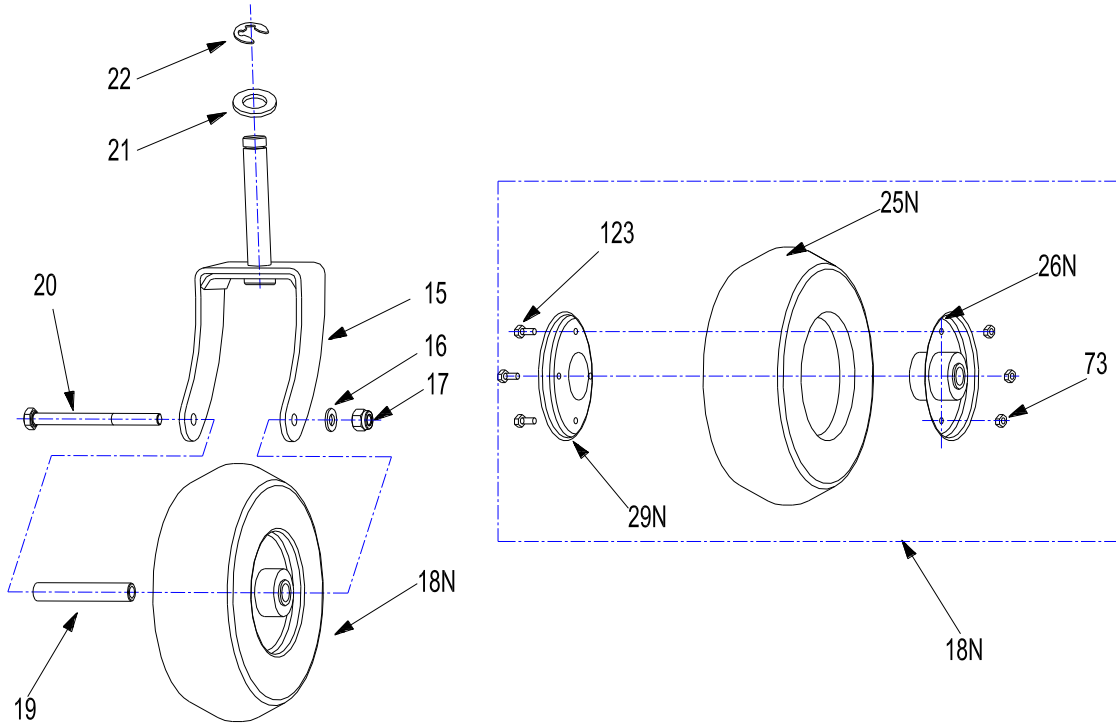

REF	PART NO.	DESCRIPTION	28	28B
15	2801001C	Caster Wheel Yoke	×	×
16	B97.1-8	Flat Washer M8	×	×
17	B6182-8	Locknut M8	×	×
18N	2801015	Caster Wheel Assembly	×	×
19	2801003	Caster Wheel Spindle	×	×
20	2801004	Hex Hd Bolt M8×95	×	×
21	B97.1-16	Flat Washer M16		×
22	B896-12	Snap Ring M12	×	×
25N	2801016	Caster Tire	×	×
26N	2801017	Caster Tire Rim	×	×
29N	2801018	Caster Tire Rim	×	×
73	B6182-6	Locknut M6	×	×
123	B5783-616	Hex Hd Bolt M6×16	×	×