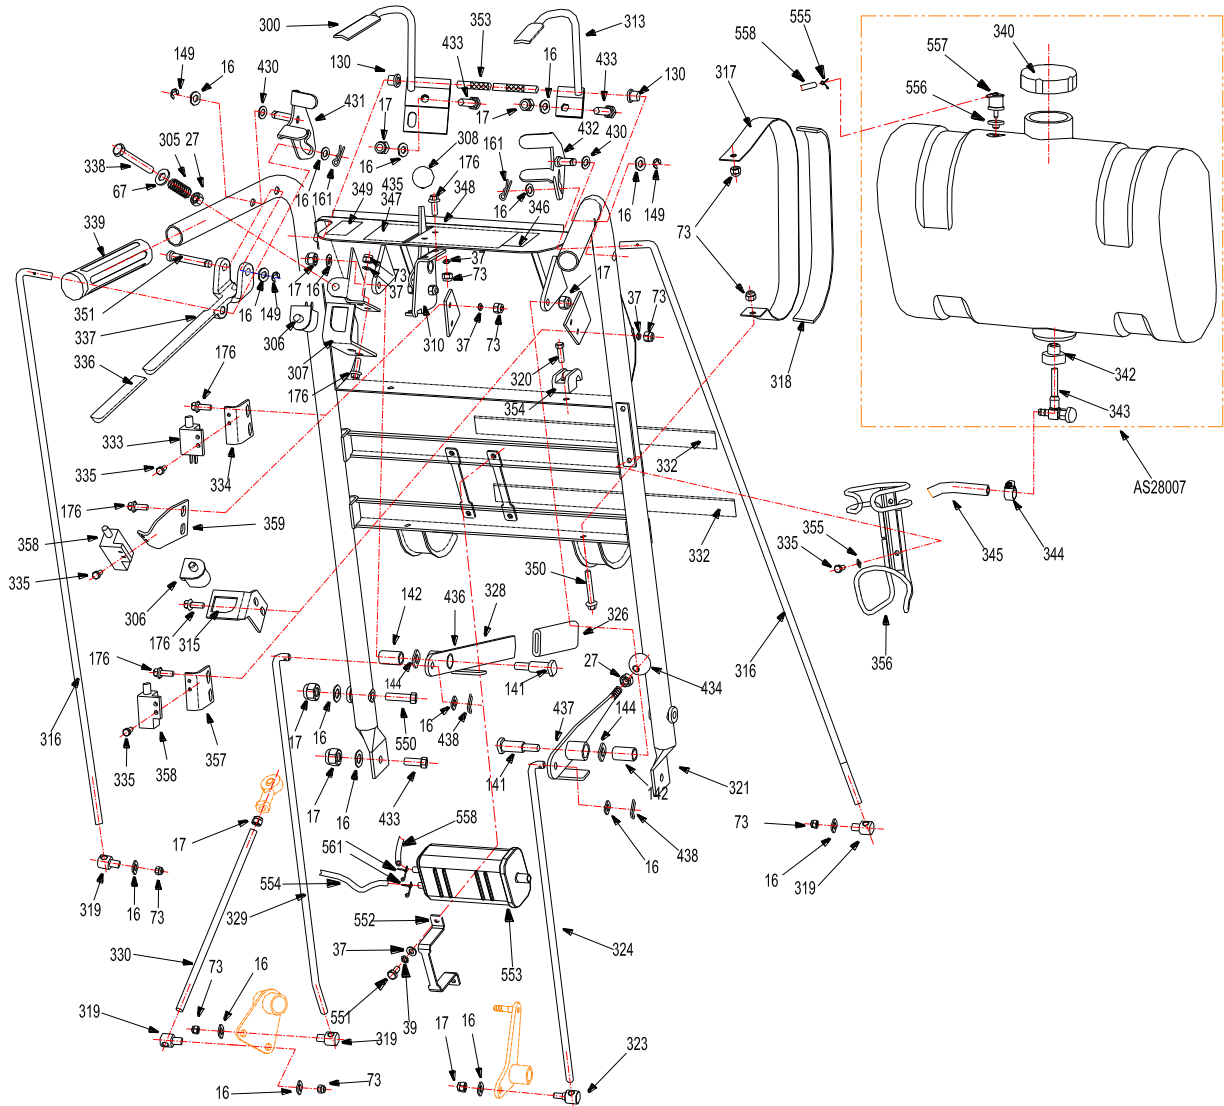

WORLDLAWN®

Handle Bar and Console

WORLDLAWN®

Handle Bar and Console

REF.	PART NO.	DESCRIPTION	28	28B
16	B97.1-8	Flat Washer M8	×	×
17	B6182-8	Locknut M8	×	
27	B6170-8	Locknut M8	×	×
37	B97.1-6	Flat Washer M6	×	×
39	B93-6	Split Lock Washer M6	×	×
67	B97.1-10	Flat Washer M10	×	×
73	B6182-6	Locknut M6	×	×
130	2806010	Nylon Bushing	×	×
141	2806055	Axis Pin	×	×
142	3303023	Nylon Bushing	×	×
144	2806061	Disc Spring Washer	×	×
149	B896-6	Snap Ring M6	×	×
161	XSZ56-1-17	Hair Pin	×	×
176	B5787-616	Hex Hd Bolt M6×16	×	×
300	2806003	Operator Presence Control Handle-LH	×	×
305	2806002	Compression Spring	×	×
306	2808001	Operator Presence Switch (Recoil)	×	×
307	2806056	Switch Bracket	×	×
308	3306030	Knob	×	×
310	2806005	Throttle Control Assembly (B&S)	×	×
	2806105	Throttle Control Assembly (Honda)	×	×
313	2806007	Operator Presence Control Handle-RH	×	×
315	2806058	Switch Bracket (Recoil)	×	×
316	2806009	Brake Control Rod	×	×
317	3306017	Fuel Tank Mounting Strap	×	×
318	3306081	Rubber Strap(with glue)	×	×
319	2800019	Swivel Joint	×	×
320	B5783-630	Hex Hd Bolt M6×30	×	×
321	2806014E	Handlebar Weldment	×	×
323	3306015	Rod Connector	×	×
324	2806012	Shift Control Rod	×	×
326	3306002	Handle Grip	×	×
328	2806015	Blade Drive Lever (recoil)	×	×
329	2806013	Blade Control Rod	×	×
330	2800002	Blade Engage Control Rod	×	×
332	3306082	Rubber Pad (with glue)	×	×
333	2808005	Blade Switch (Recoil)	×	×
334	2806057	Blade Switch Bracket (Recoil)	×	×
335	B67-510	Screw M5×10	×	×
336	2806097	Handle Grip	×	×
337	2806020	Steering Lever	×	×

REF.	PART NO.	DESCRIPTION	28	28B
338	B5782-855	Hex Hd Bolt M8×55	×	×
339	3306005	Handle Grip	×	×
340	3307032	Gas Cap	×	×
342	3307023B	Fuel Tank Grommet	×	×
343	3307024	Fuel Line Shut-off	×	×
344	B8870-16	Hose Clamp	×	×
345	2807005E	Fuel Line (B&S)	×	×
	2807075E	Fuel Line (Honda)	×	×
346	8080	Decal, Drive Wheel-RH (Recoil)	×	×
347	8022	Decal, Warning (Recoil)	×	×
348	8370	Decal, Worldlawn	×	×
349	8081	Decal, Drive Wheel-LH (Recoil)	×	×
350	B5787-630	Hex Hd Bolt M6×30	×	×
351	2806096	Axis Pin	×	×
353	2806042	Operator Presence Control Rod	×	×
354	2808012	Pipe Clamp	×	×
355	B93-5	Washer M5	×	×
356	2806090	Cup Holder	×	×
357	2806085	Switch Bracket (Electric)	×	×
358	5208015	Brake Switch (Electric)	×	×
359	2806087	Blade Switch Bracket (Electric)	×	×
430	2806086	Disc Spring Washer	×	×
431	2806071	Neutral latch- LH	×	×
432	2806070	Neutral latch- RH	×	×
433	B5783-825	Hex Hd Bolt M8×25	×	×
434	B4141.13-1240	Knob M12×40	×	×
435	8903	Decal Warning (Electric)	×	×
436	2806084	Blade Drive Lever (Electric)	×	×
437	2806095	Gear Shift Lever	×	×
438	B91-3220	Cotter Pin 3.2×20	×	×
550	B5782-850	Hex Hd Bolt M8×50	×	×
551	B5783-612	Hex Hd Bolt M6×12	×	×
552	3206112	Canister Bracket	×	×
553	3206114	Carbon Canister	×	×
554	2807104	Fuel Line	×	×
555	3307041	Clamp	×	×
556	2807102	Rubber Grommet	×	×
557	2807101	Roll-over Valve Vent	×	×
558	2807103	Fuel Line	×	×
560	AS28007	EPA Fuel Tank Assembly	×	×
561	17242-1P68FS-0000	Hose Clamp	×	×