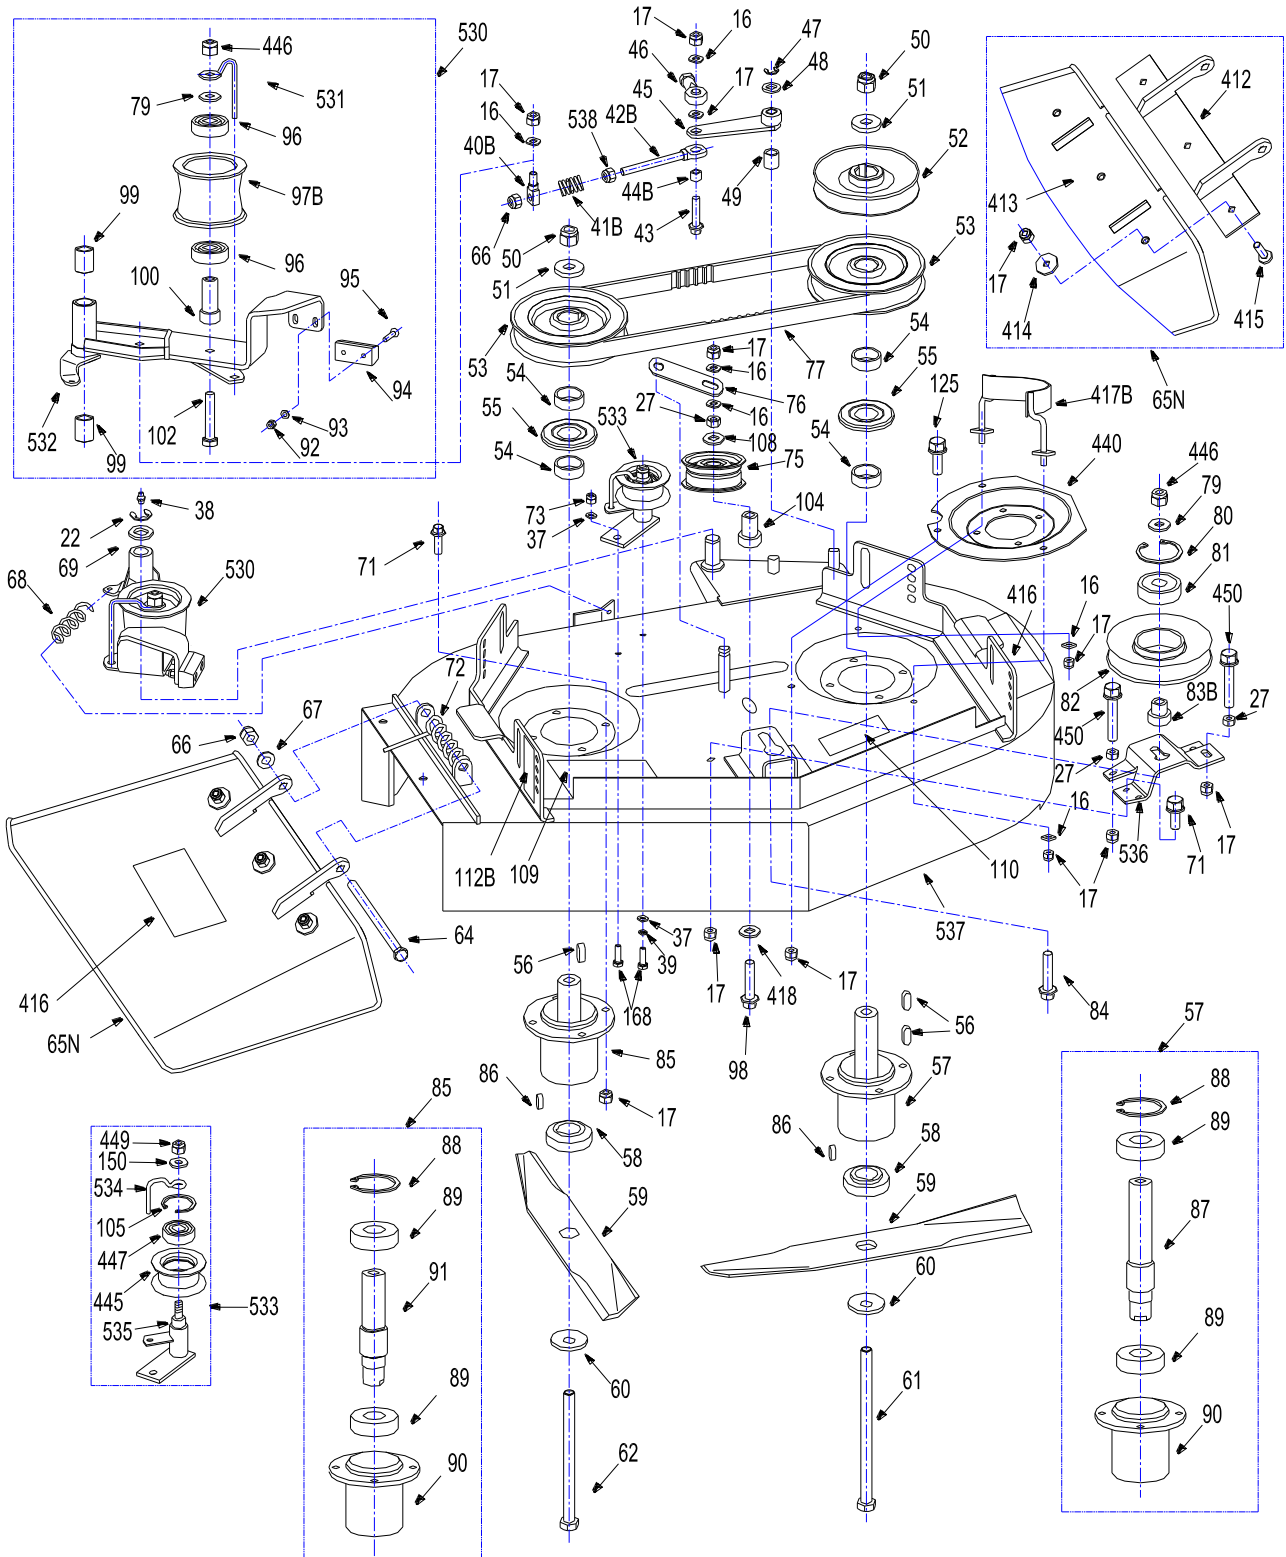

WORLDLAWN®

2"-4" Mower Deck Assembly

WORLDLAWN®

2"-4" Mower Deck Assembly

REF.	PART NO.	DESCRIPTION	28	28B	REF.	PART NO.	DESCRIPTION	28	28B
16	B97.1-8	Flat Washer M8		×	85	2802005	Right Spindle Assembly Complete		×
17	B6182-8	Locknut M8		×	86	B1096-614	Square Key 6×14		×
22	B896-12	Snap Ring M12		×	87	2802047	Left Blade Spindle		×
27	B6170-8	Locknut M8		×	88	B893.2-52	Snap Ring M52		×
37	B97.1-6	Flat Washer M6		×	89	B276-6205RS	Bearing 6205-2RS		×
38	B1152-6	Grease Fitting M6		×	90	2802166	Spindle Housing		×
39	B93-6	Split Lock Washer M6		×	91	2802049	Right Blade Spindle		×
40B	2802084B	Connecting Rod		×	92	B6182-5	Locknut M5		×
41B	2802007B	Compression Spring		×	93	B97.1-5	Flat Washer M5		×
42B	2802083B	Connecting Rod		×	94	2802121	Brake Pad		×
43	B5783-835	Hex Hd Bolt M8×35		×	95	B819-525	Screw M5×25		×
44B	2802194B	Oilite Bronze Bearing 8.05×11.9×9.5		×	96	B276-6203RS	Bearing 6203-2RS		×
45	2802163	Connecting Arm Weldment		×	97B	2802080C	Tension Pulley		×
46	SIBJK 8T	Rod End Bearing		×	98	B5783-860	Hex Hd Bolt M8×60		×
47	B896-9	Snap Ring M9		×	99	B2685-16202	Oilite Bronze Bearing 16×20×25		×
48	2802086	Spacer		×	100	2802139	Bushing		×
49	B2685-121618	Oilite Bronze Bearing 12×16×18		×	102	B5782-1070	Hex Hd Bolt M10×70		×
50	B6177-12	Nut M12		×	104	2802143	Bushing		×
51	3302009	Spacer		×	105	B893.1-35	Snap Ring M35		×
52	2802002	Belt Pulley Weldment/Blade Pulley		×	108	2800006	Washer		×
53	2802011	Synchronous Pulley		×	109	8070	Caution Blade Installation Decal		×
54	2802131	Bushing		×	110	8045	Caution Keep Guard in Place Decal		×
55	2802089	Bearing Dust Cover		×	112B	8048B	Height Adjustment Decal		×
56	B1096-822	Square Key 8×22		×	125	B5787-820	Hex Hd Bolt M8×20		×
57	2802004	Left Spindle Assembly Complete		×	150	3303018	Washer		×
58	2802018	Blade Coupling		×	168	B5783-620	Hex Hd Bolt M6×20		×
59	2802016	Blade		×	412	2802026	Discharge Chute Bracket		×
60	3302008	Disc Spring Washer		×	413	2802104	Discharge Chute		×
61	2802017	Left Blade Bolt		×	414	3303034	Washer		×
62	2802019	Right Blade Bolt		×	415	B818-825	Screw M8×25		×
64	2802008	Discharge Chute Long Bolt M10		×	416	8413	Danger Keep Clear Decal		×
65N	2802090N	Discharge Chute Assembly		×	417B	2802182B	Bracket-LH		×
66	B6182-10	Locknut M10		×	418	2802006	Cushion		×
67	B97.1-10	Flat Washer M10		×	440	2802174	Reinforcing Plate		×
68	2802022	Brake Spring		×	445	2802128	Guiding Pulley (2"-4")		×
69	3302095	Washer M8		×	446	B6186-10	Nut M10		×
71	B5787-825	Hex Hd Bolt M8×25		×	447	B276-6202RS	Bearing 6202-2RS		×
72	2802015	Torsion Spring		×	449	B6187-8	Locknut M8		×
73	B6182-6	Locknut M6		×	450	B5782-860	Bolt M8×60		×
75	2802130B	Idler Pulley Assembly		×	530	2802300	Blade Brake Arm Assembly		×
76	2802001	Linking Plate		×	531	2802301	Belt Guide		×
77	2802010	Synchronous Belt		×	532	2802310	Blade Brake Arm Weldment		×
79	3302058	Washer M10		×	533	2802320	Guiding Pulley Assembly		×
80	B893.2-47	Snap Ring M47		×	534	2802321	Belt Guide		×
81	B276-6303RS	Bearing 6303-2RS		×	535	2802325	Guiding Pulley Mounting Bracket		×
82	2802070	Idler Pulley Weldment		×	536	2802175	Belt Guard Fixed Seat		×
83B	2802061C	Bushing		×	537	2802060BL	Mower Deck		×
84	B12-1045	Hex Hd Bolt M10×45		×	538	DIN985-10	Nut M10		×