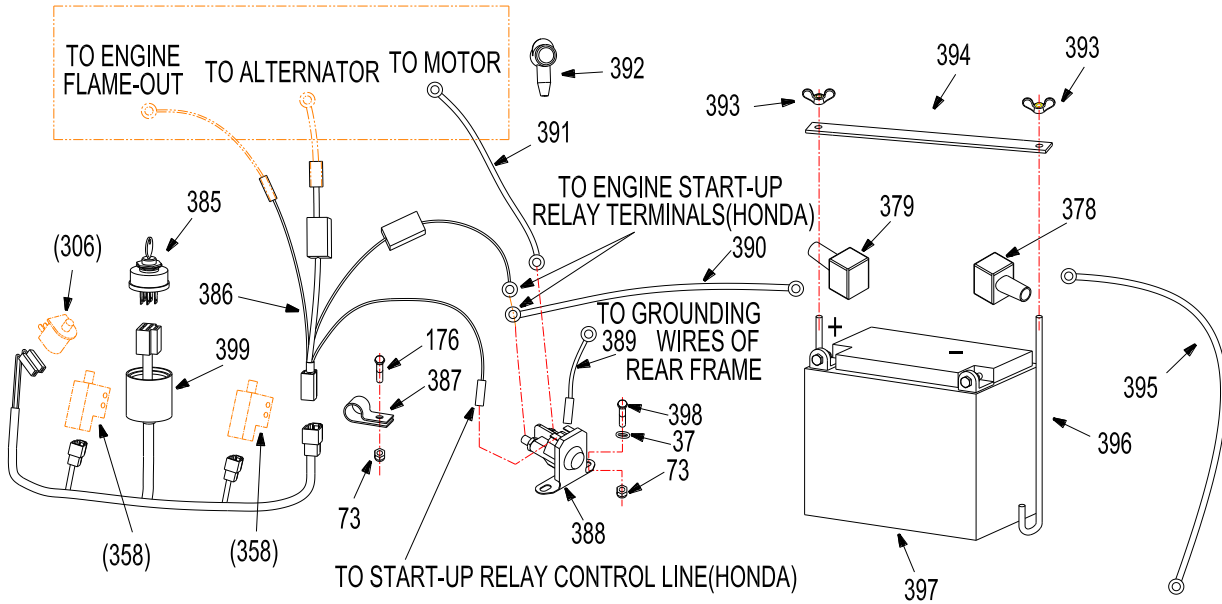

Drive Wheel Assembly

REF.	PART NO.	DESCRIPTION	28	28B
16	B97.1-8	Flat Washer M8	×	×
17	B6182-8	Locknut M8	×	×
266	99502H	Bearing 99502H-2RS	×	×
280	2805003	Brake Drum	×	×
281	2805002	Wheel Drive Pulley	×	×
282	2805005	Wheel Hub Weldment	×	×
283N	2805012	Drive Tire & Rim Assembly	×	×
284N	2805013	Drive Wheel Rim	×	×
286N	2805014	Drive Wheel Tubeless Tire	×	×

WORLDLAWN®

Recoil Start-up Wiring Harness

REF	PART NO.	DESCRIPTION	28	28B
37	B97.1-6	Flat Washer M6	×	×
73	B6182-6	Locknut M6	×	×
385	2808109	Ignition Switch	×	×
386	2808113	Wiring Harness, Console (B&S)	×	×
	2808135	Wiring Harness, Console (Honda)	×	×
387	5203903	Wire Clamp	×	×
388	5208043	Start-Up Relay (B&S)	×	×
389	3208053	Ground Wire	×	×
390	2808103	Positive Cable (B&S)	×	×
	2808132	Positive Cable (Honda)	×	×
391	2808106	Power Wire	×	×
392	2808107	Terminal Insulator	×	×
378	3312031	Battery Boot (Negative)	×	×
379	3312032	Battery Boot (Positive)	×	×
393	B62-6	Wing Nut M6	×	×
394	2808101A	Battery Strap	×	×
395	2808110	Negative Cable	×	×
396	5208203	Battery Clamp Bolt	×	×
397	5208002	Battery 12V 33AH	×	×
398	B5787-620	Hex Hd Bolt M6×20	×	×
399	2808118	Wiring Harness, Handle	×	×