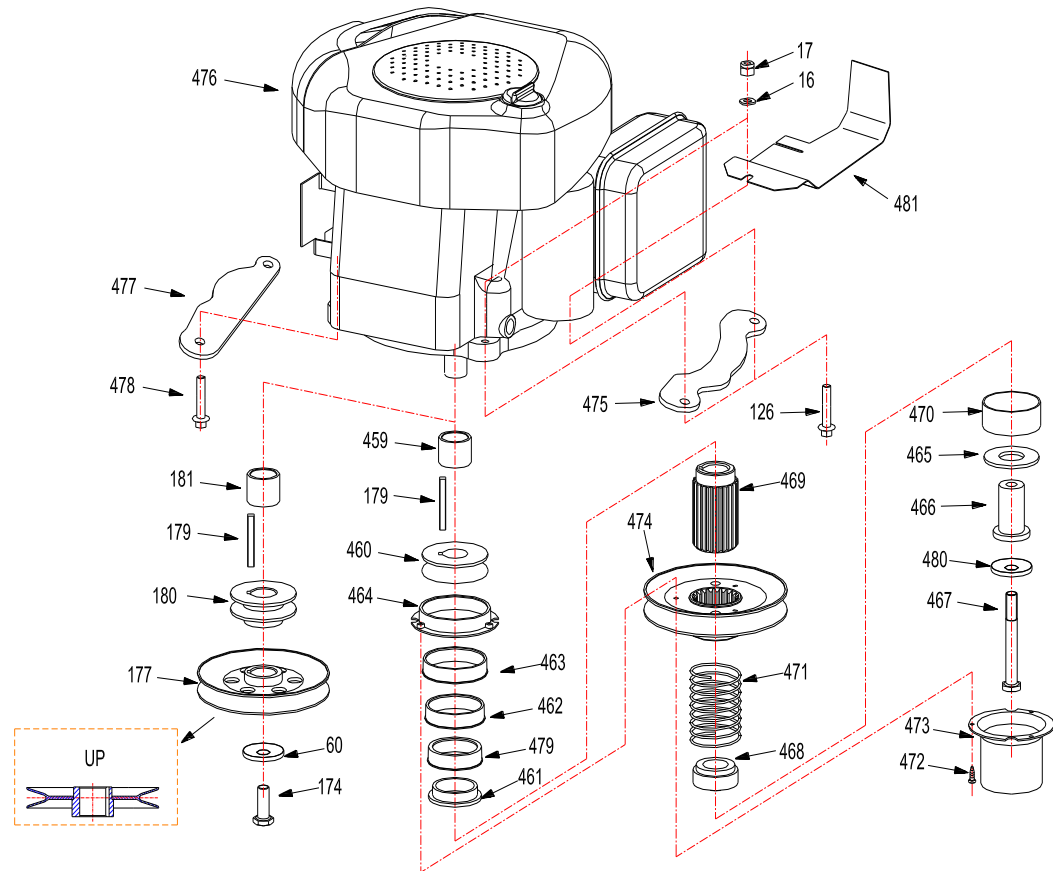

WORLDLAWN®

Mower Assembly

REF.	PART NO.	DESCRIPTION	28	28B
1	2801000	Caster Kit Assembly	×	×
2	2802000	Mower Deck Assembly	×	
	2802000B	Mower Deck Assembly		×
3	2805000	Drive Wheel Assembly	×	×
4	2803000	Engine Frame Assembly	×	
	2803000B	Engine Frame Assembly		×
5	2807000	Engine Assembly	×	
	2807000B	Engine Assembly		×
6	2806000	Handle Bar & Console	×	×
7	2802200	Grass Catcher Assembly	×	×
8	2802206	Counter Weight Assembly	×	×
12	B5782-880	Hex Hd Bolt M8×80	×	×
17	B6182-8	Locknut M8	×	×
21	B97.1-16	Washer M16	×	×
505	2800067	Bushing	×	
506	2800066	Washer	×	×
507	2800065	Cover	×	×

WORLDLAWN®

Engine Assembly

REF	PART NO.	DESCRIPTION	28	28B
16	B97.1-8	Flat Washer M8	×	×
17	B6182-8	Locknut M8	×	×
60	3302008	Disc Spring Washer	×	
126	B5787-845	Hex Hd Bolt M8×45 (Honda)	×	×
	B5787-840	Hex Hd Bolt M8×40 (B&S)	×	×
174	3307005	Bolt 7/16-20UNF×1-1/4	×	
177	2807002	Fixed Deck Drive Pulley (1.5"-3")	×	
179	3307002	Square Key	×	×
180	2807001	Transmission Drive Pulley (1.5"-3")	×	
181	3307001	Spacer (B&S)	×	
	2807006	Spacer (Honda)	×	
459	2807008B	Spacer (B&S)		×
	2807007	Spacer (Honda)		×
460	3307010	Transmission Drive Pulley (2"-4")		×
461	2807017B	Small Flanged Slip Ring		×
462	2807011B	Medium Slip Ring		×
463	2807012B	Large Slip Ring		×
464	2807013B	Large Flanged Slip Ring		×
465	2807009B	Washer		×