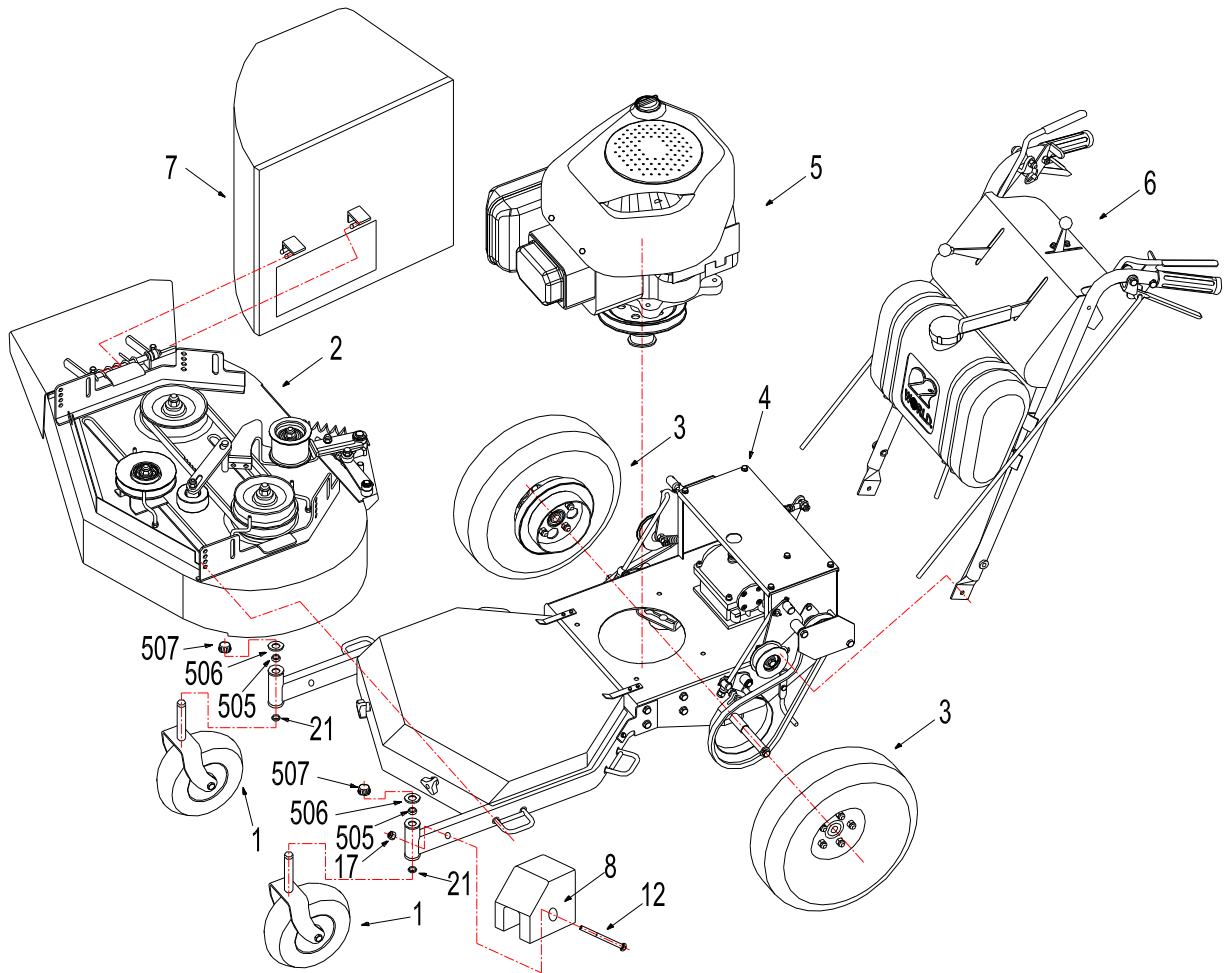

Table of Contents

Mower Assembly.....	1
Engine Assembly	2
1.5”-3” Mower Deck Assembly.....	3
2”-4” Mower Deck Assembly.....	5
Engine Frame Assembly	7
Transmission Assembly.....	9
Handle Bar and Console.....	11
Caster Kit.....	13
Drive Wheel Assembly.....	14
Recoil Start-Up Wiring Harness	15
Electrical Start-Up Wiring Harness	16
Safety/Operation and Product Decals.....	17
Grass Catcher.....	19

WORLDLAWN®

Mower Assembly

REF.	PART NO.	DESCRIPTION	28	28B
1	2801000	Caster Kit Assembly	×	×
2	2802000	Mower Deck Assembly	×	
	2802000B	Mower Deck Assembly		×
3	2805000	Drive Wheel Assembly	×	×
4	2803000	Engine Frame Assembly	×	
	2803000B	Engine Frame Assembly		×
5	2807000	Engine Assembly	×	
	2807000B	Engine Assembly		×
6	2806000	Handle Bar & Console	×	×
7	2802200	Grass Catcher Assembly	×	×
8	2802206	Counter Weight Assembly	×	×
12	B5782-880	Hex Hd Bolt M8×80	×	×
17	B6182-8	Locknut M8	×	×
21	B97.1-16	Washer M16	×	×
505	2800067	Bushing	×	
506	2800066	Washer	×	×
507	2800065	Cover	×	×

WORLDLAWN®

Engine Assembly

REF	PART NO.	DESCRIPTION	28	28B
16	B97.1-8	Flat Washer M8	×	×
17	B6182-8	Locknut M8	×	×
60	3302008	Disc Spring Washer	×	
126	B5787-845	Hex Hd Bolt M8×45 (Honda)	×	×
	B5787-840	Hex Hd Bolt M8×40 (B&S)	×	×
174	3307005	Bolt 7/16-20UNF×1-1/4	×	
177	2807002	Fixed Deck Drive Pulley (1.5"-3")	×	
179	3307002	Square Key	×	×
180	2807001	Transmission Drive Pulley (1.5"-3")	×	
181	3307001	Spacer (B&S)	×	
	2807006	Spacer (Honda)	×	
459	2807008B	Spacer (B&S)		×
	2807007	Spacer (Honda)		×
460	3307010	Transmission Drive Pulley (2"-4")		×
461	2807017B	Small Flanged Slip Ring		×
462	2807011B	Medium Slip Ring		×
463	2807012B	Large Slip Ring		×
464	2807013B	Large Flanged Slip Ring		×
465	2807009B	Washer		×