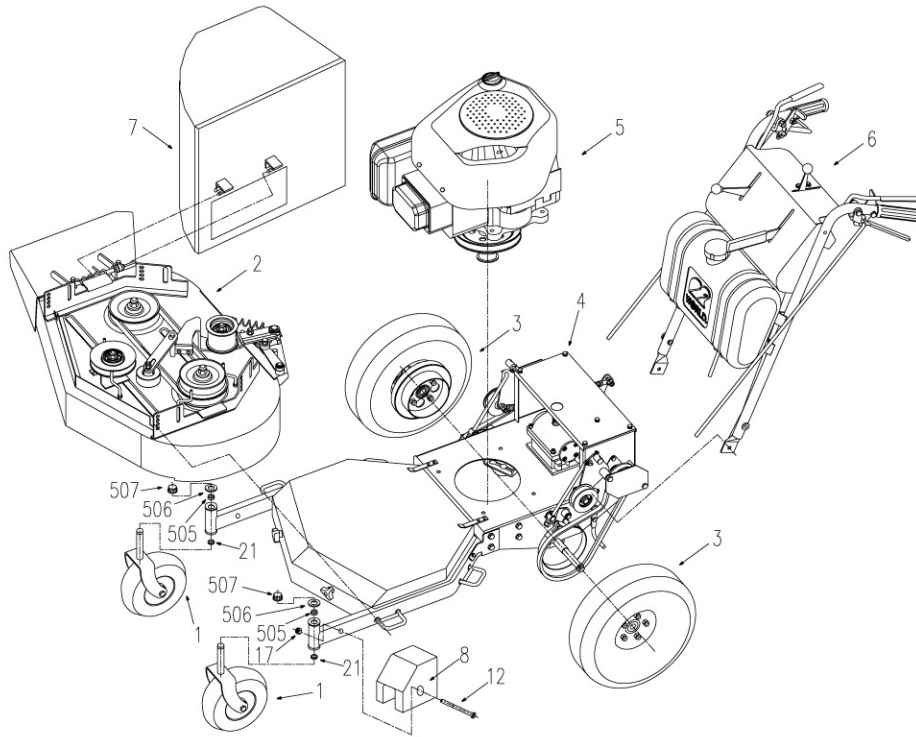

## CONTENT

Mower Assembly.....	1
Engine Assembly .....	2
Caster Kit .....	3
1.5"-3" Mower Deck Assembly.....	4
2"-4" Mower Deck Assembly .....	6
Engine Frame Assembly .....	8
Transmission Assembly.....	10
Handle Bar and Console.....	12
Drive Wheel Assembly .....	14
Recoil Start-Up Wiring Harness .....	15
Electrical Start-Up Wiring Harness .....	16
Safety/Operation and Product Decals.....	17
Grass Catcher.....	18

REF.	PART NO.	DESCRIPTION	28	28B
1	2801000	Caster Kit Assembly	x	x
2	2802000	Mower Deck Assembly	x	
	2802000B	Mower Deck Assembly		x
3	2805000	Drive Wheel Assembly	x	x
4	2803000	Engine Frame Assembly	x	
	2803000B	Engine Frame Assembly		x
5	2807000	Engine Assembly	x	
	2807000B	Engine Assembly		x
6	2806000	Handle Bar & console	x	x
7	2802200	Grass Catcher Assembly	x	x
8	2802206	Counter Weight Assembly	x	x
12	B5782-880	Hex Hd Bolt M8×80	x	x
17	B6182-8	Locknut M8	x	x
21	B97.1-16	Washer 16	x	x
505	2800067	Bushing	x	
506	2800066	Washer	x	x
507	2800065	Cover	x	x

REF.	PART NO.	DESCRIPTION	28	28B
15	2801001C	Caster Wheel Yoke	×	×
16	B97.1-8	Washer 8	×	×
17	B6182-8	Locknut M8	×	×
18N	2801015	Caster Wheel Assembly	×	×
19	2801003	Caster Wheel Spindle	×	×
20	2801004	Hex Hd Bolt M8×95	×	×
21	B97.1-16	Washer 16		×
22	B896-12	Snap Ring 12	×	×
25N	2801016	Non-pneumatic Tire	×	×
26N	2801017	Rim	×	×
29N	2801018	Rim	×	×
73	B6182-6	Locknut M6	×	×
123	B5783-616	Hex Hd Bolt M6×16	×	×