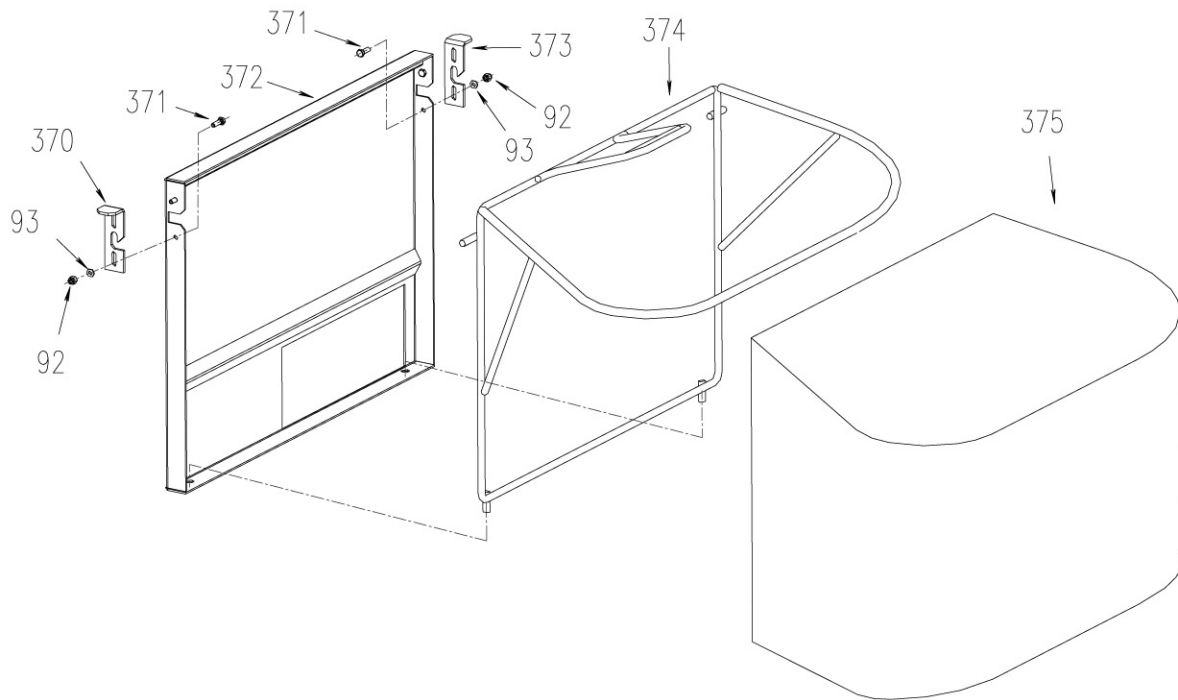

# Grass Catcher

REF.	PART NO.	DESCRIPTION	28	28B
92	B6182-5	Locknut M5	×	×
93	B97.1-5	Washer 5	×	×
370	2802202	Grass Catcher Latch, LH	×	×
371	B823-520	Screw M5×20	×	×
372	2802211	Grass Catcher Mount Weldment	×	×
373	2802203	Grass Catcher Latch, RH	×	×
374	2802220	Grass Catcher Wire Frame	×	×
375	2802230	Grass Catcher Bag	×	×