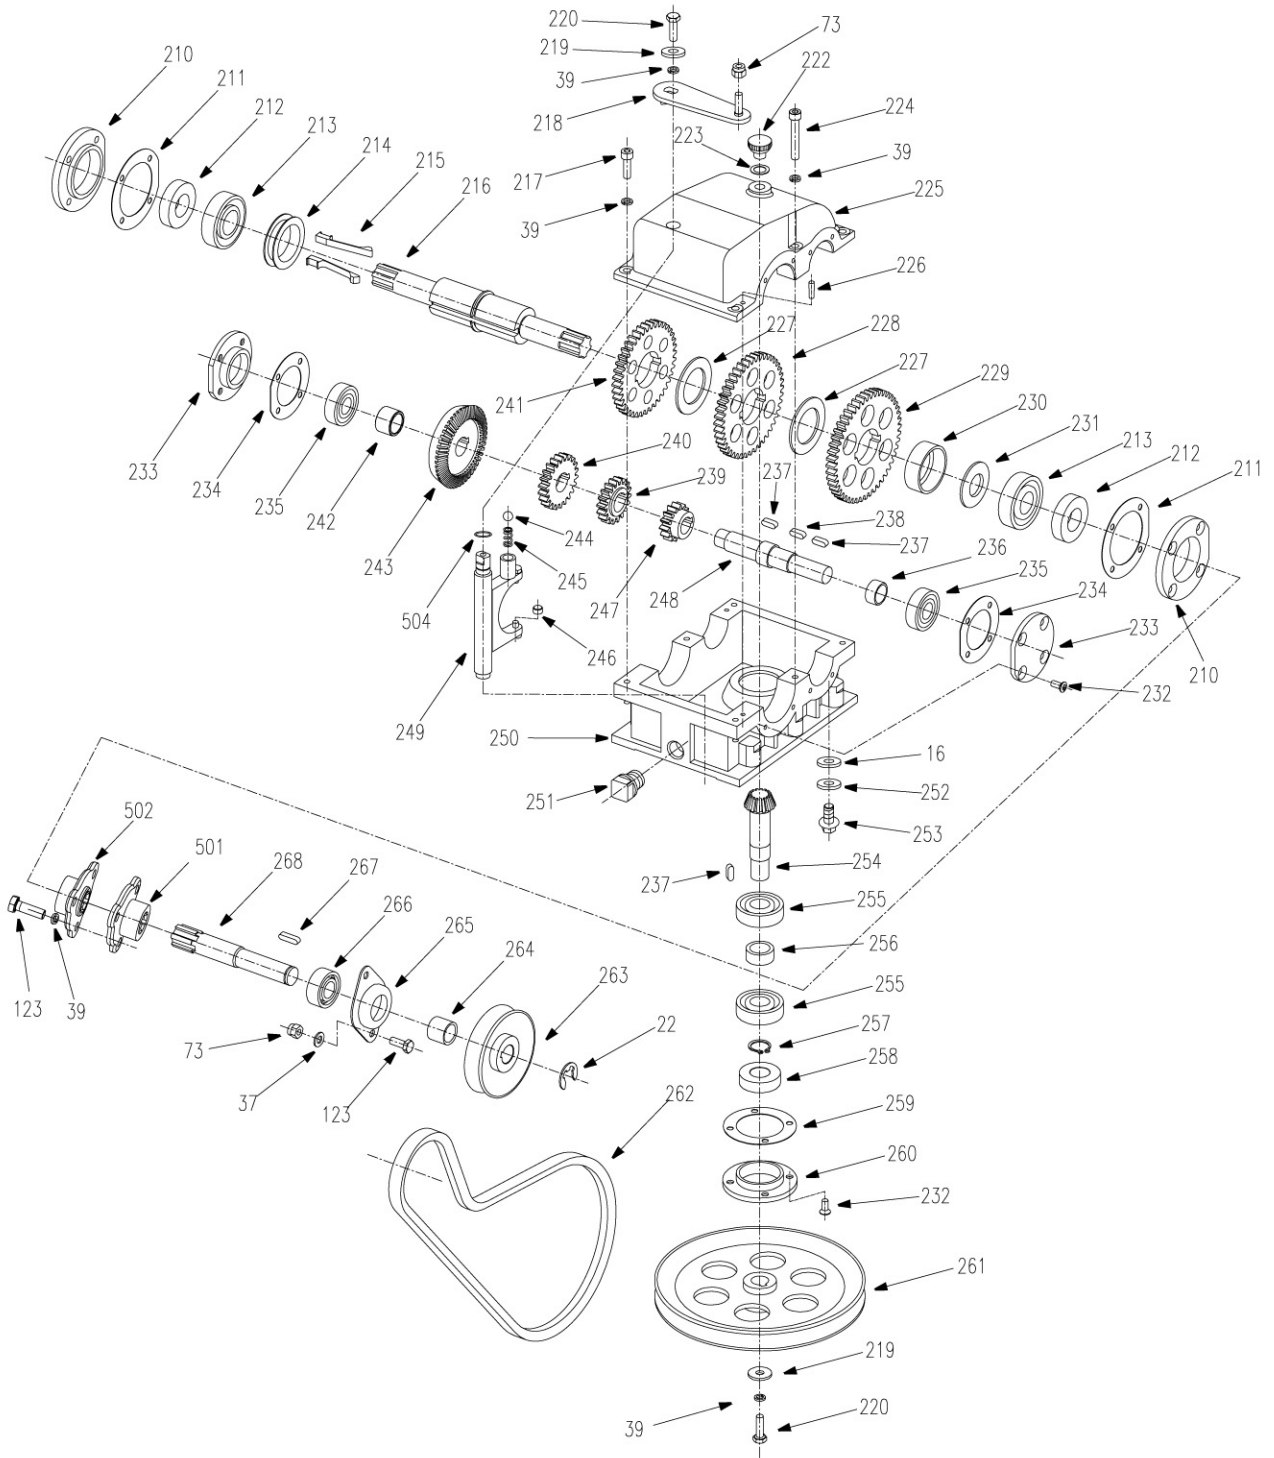

Transmission Assembly

Transmission Assembly

REF.	PART NO.	DESCRIPTION	28	28B
16	B97.1-8	Washer 8	×	×
22	B896-12	Snap Ring 12	×	×
37	B97.1-6	Washer 6	×	×
39	B93-6	Washer 6	×	×
73	B6182-6	Locknut M6	×	×
123	B5783-616	Hex Hd Bolt M6×16	×	×
210	3304019	Bearing Cover-Output	×	×
211	3304020	Seal Ring	×	×
212	B9877.1-204010	Oil Seal FB 20×40×10B	×	×
213	B276-6204	Bearing 6204	×	×
214	2804019	Shift Spacer	×	×
215	2804016	Sliding Key	×	×
216	2804008	Output Shaft	×	×
217	3300187	Screw 1/2-20×3/4	×	×
218	2804025	Shift Arm Weldment	×	×
219	3304014	Washer	×	×
220	3300198	Hex Hd Bolt 1/4-20×3/4	×	×
222	3304009	Filler/Breather Plug	×	×
223	3304008	Seal Ring	×	×
224	3300188	Screw 1/4-20×1-5/8	×	×
225	2804004	Transmission Case-Top	×	×
226	B117-416	Roll Pin 4×16	×	×
227	3304053	Washer	×	×
228	2804007	Spur Gear, Output Shaft 2nd	×	×
229	2804017	Spur Gear, Output Shaft 3rd	×	×
230	2804003	Shift Spacer	×	×
231	3304054	Spacer	×	×
232	3300124	Screw 10-24×1/2	×	×
233	3304015	Bearing Cover-Countershaft	×	×
234	3304016	Seal Ring	×	×
235	B276-6202	Bearing 6202	×	×
236	2804001	Shift Spacer	×	×
237	B1096-514	Square Key 5×14	×	×
238	B1096-516	Square Key 5×16	×	×

REF.	PART NO.	DESCRIPTION	28	28B
239	2804005	Spur Gear, CounterShaft 2nd	×	×
240	2804020	Spur Gear, CounterShaft 1st	×	×
241	2804009	Spur Gear, Output Shaft 1st	×	×
242	3304042	Spacer	×	×
243	3304041U	Taper Ring Gear	×	×
244	B308-5/16	Detent Steel Ball 5/16"	×	×
245	2804038	Detent Spring	×	×
246	2804012	Roller	×	×
247	2804006	Spur Gear, Counter shaft 3rd	×	×
248	2804002	Center Shaft	×	×
249	2804013	Shift Fork	×	×
250	3304001U	Transmission Case-Bottom	×	×
251	3304007	Oil Drain Plug	×	×
252	B861.1-8	Washer 8	×	×
253	3300106	Hex Hd Bolt 5/16-18×3/4	×	×
254	3304031U	Bevel Gear	×	×
255	3300161	Bearing 6203	×	×
256	3304032	Spacer	×	×
257	B894.1-17	Spacer 17	×	×
258	B9877.1-173510	Oil Seal FB 17×35×10B	×	×
259	3304011	Input Shaft Seal Ring	×	×
260	3304012	Input Shaft Bearing Cover	×	×
261	3304013	Transmission Input Pulley	×	×
262	2800004	Wheel Drive Belt	×	×
263	2800010	Wheel Drive Pulley Weldment	×	×
264	2800013	Spacer	×	×
265	2800011	Spindle Housing	×	×
266	99502H	Bearing 99502-2RS	×	×
267	B1096-522	Square Key 5×22	×	×
268	2800012	Output Shaft	×	×
501	2800061	Connector (1)	×	×
502	2800062	Connector (2)	×	×
504	B3452.1-8.75x1.8	O-Ring 8.75×1.8	×	×