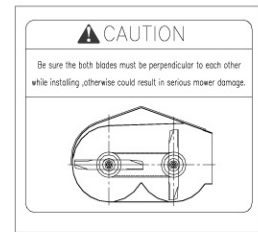

Safety/Operation and product Decals

109