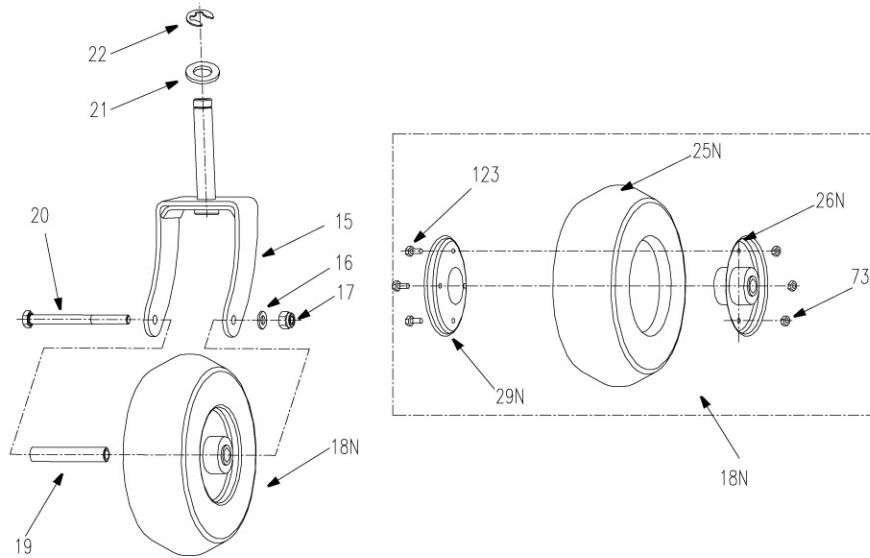

REF.	PART NO.	DESCRIPTION	28	28B
1	2801000	Caster Kit Assembly	x	x
2	2802000	Mower Deck Assembly	x	
	2802000B	Mower Deck Assembly		x
3	2805000	Drive Wheel Assembly	x	x
4	2803000	Engine Frame Assembly	x	
	2803000B	Engine Frame Assembly		x
5	2807000	Engine Assembly	x	
	2807000B	Engine Assembly		x
6	2806000	Handle Bar & console	x	x
7	2802200	Grass Catcher Assembly	x	x
8	2802206	Counter Weight Assembly	x	x
12	B5782-880	Hex Hd Bolt M8×80	x	x
17	B6182-8	Locknut M8	x	x
21	B97.1-16	Washer 16	x	x
505	2800067	Bushing	x	
506	2800066	Washer	x	x
507	2800065	Cover	x	x

REF.	PART NO.	DESCRIPTION	28	28B
15	2801001C	Caster Wheel Yoke	×	×
16	B97.1-8	Washer 8	×	×
17	B6182-8	Locknut M8	×	×
18N	2801015	Caster Wheel Assembly	×	×
19	2801003	Caster Wheel Spindle	×	×
20	2801004	Hex Hd Bolt M8×95	×	×
21	B97.1-16	Washer 16		×
22	B896-12	Snap Ring 12	×	×
25N	2801016	Non-pneumatic Tire	×	×
26N	2801017	Rim	×	×
29N	2801018	Rim	×	×
73	B6182-6	Locknut M6	×	×
123	B5783-616	Hex Hd Bolt M6×16	×	×