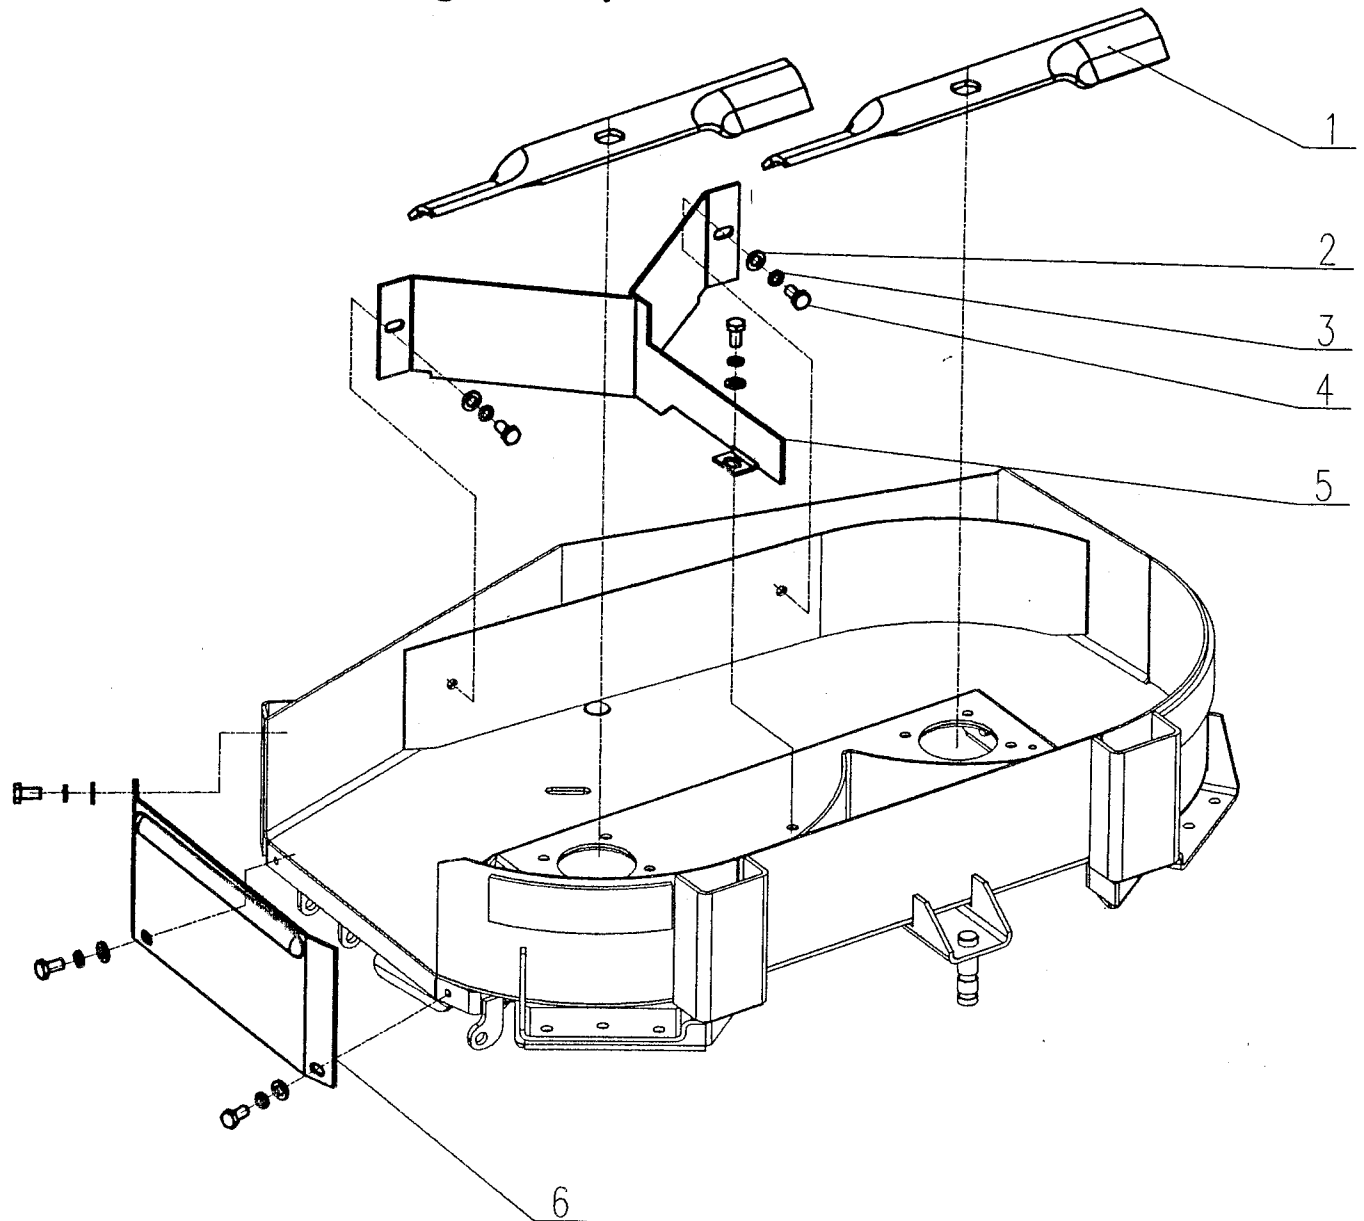

WORLDLAWN®

WY28T

2832010 Mulching assembly

REF. NO.	PART NO.	DESCRIPTION	QUANTITY
1	2802016B	Mulching Blade	2
2	B97.1-8	Washer 8	6
3	B93-8	Washer 8	6
4	B5783-816	Bolt M8×16	6
5	2832103	Mulching Plate	1
6	2832011	Mulching Shield Weldment	1