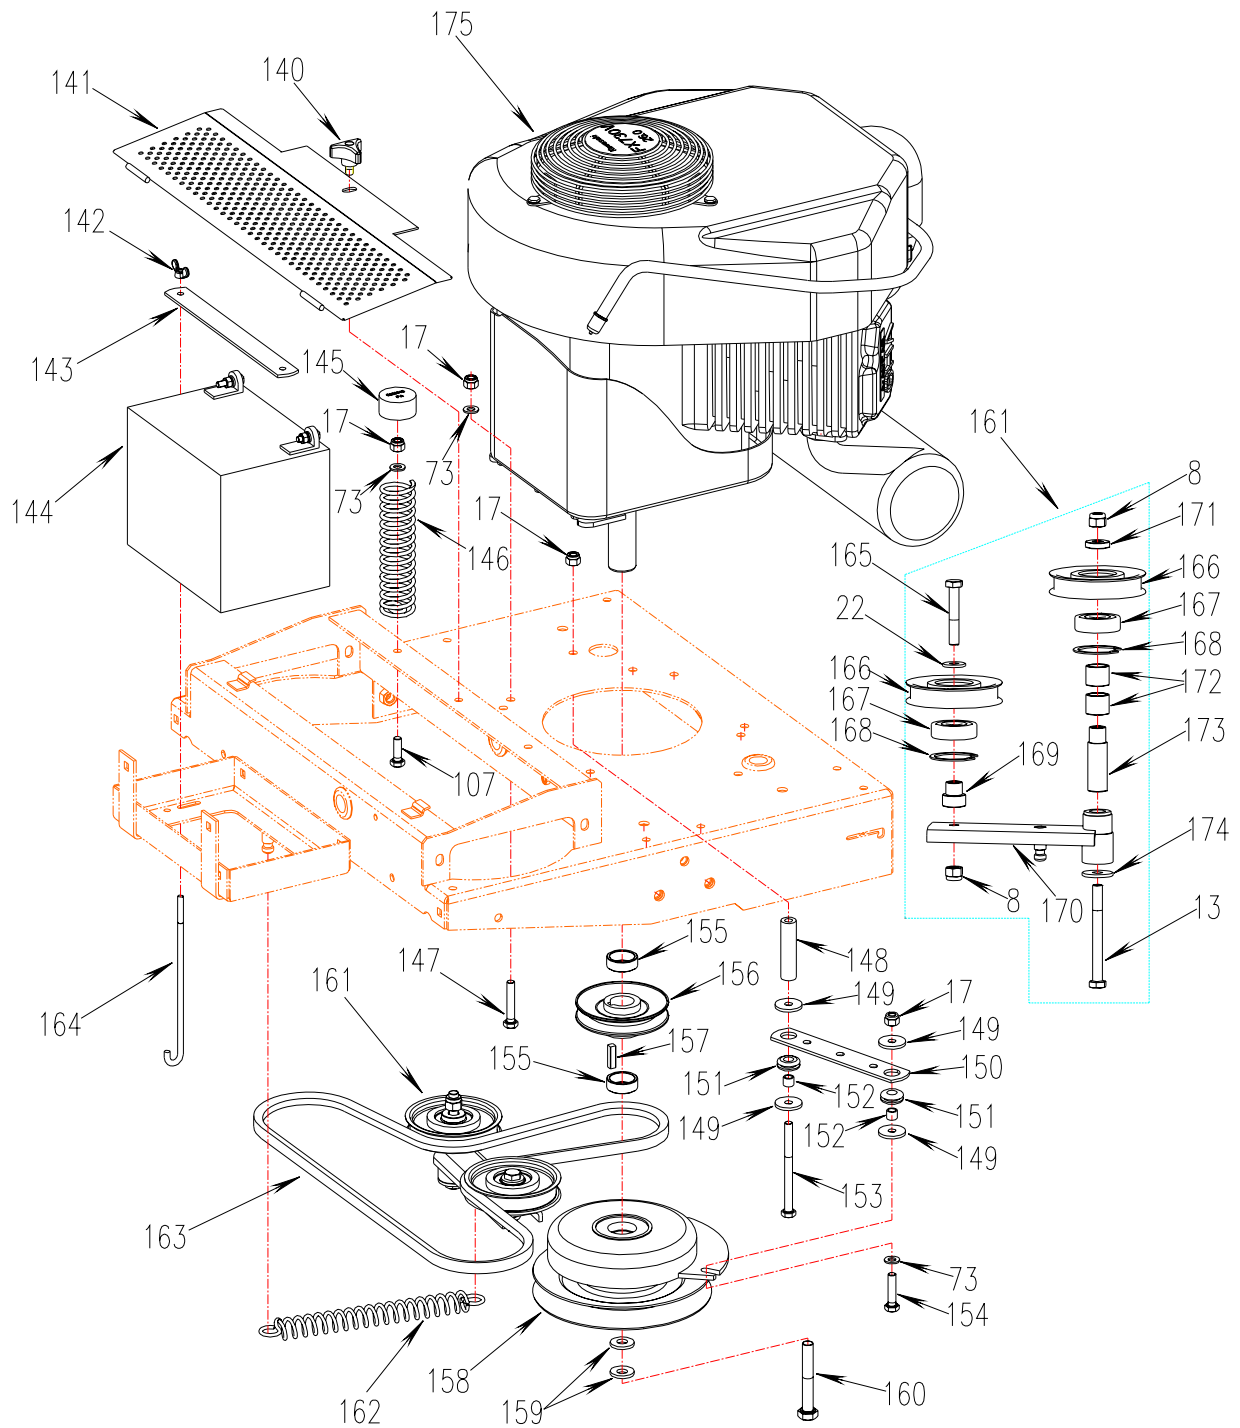

WORLDLAWN®

Engine System

REF.	PART NO.	DESCRIPTION	50	REF.	PART NO.	DESCRIPTION	50
8	B6182-10	Nut M10	×	155	3607002	Bushing	×
14	B5782-10100	Bolt M10×100	×	156	5002152	Pulley Weldment	×
18	B6182-8	Nut M8	×	157	5203405	Key	×
23	3302058	Washer 10	×	158	4804005	Electromagnetic Clutch	×
75	B97.1-8	Washer 8	×	159	5201061	Washer	×
107	B5783-825	Bolt M8×25	×	160	5203412	Bolt 7/16-20UNF×3	×
140	3302190	Knob	×	161	5002160	Tension Pulley ASM	×
141	5002195	Cover Weldment	×	162	4806004	Tension Pulley Spring	×
142	B62-6	Nut M6	×	163	5002004	Drive Belt of Pump	×
143	3203004	Battery Plate	×	164	5208203	Control Rod	×
144	5208002	Battery 12V 33AH	×	165	B5782-1060	Bolt M10×60	×
145	5203045	Cover	×	166	5002175	Tension Pulley	×
146	5002022	Spring	×	167	B276-6303RS	Bearing 6303-2RS	×
147	B5783-845	Bolt M8×45	×	168	B893.2-47	Snap Ring 47	×
148	5002159	Cover	×	169	5002161	Bushing	×
149	5203408	Washer	×	170	5002165	Idler Fixed Seat	×
150	5203411	Fixed Plate	×	171	5002164	Padding Block	×
151	5203410	17 Rubber Washer	×	172	B2685-202420	Bearing 20×24×20	×
152	5203409	Bushing	×	173	5002163	Bushing	×
153	B5782-8100	Bolt M8×100	×	174	3307004	Washer	×
154	B5783-835	Bolt M8×35	×	175	FR730	Engine	×