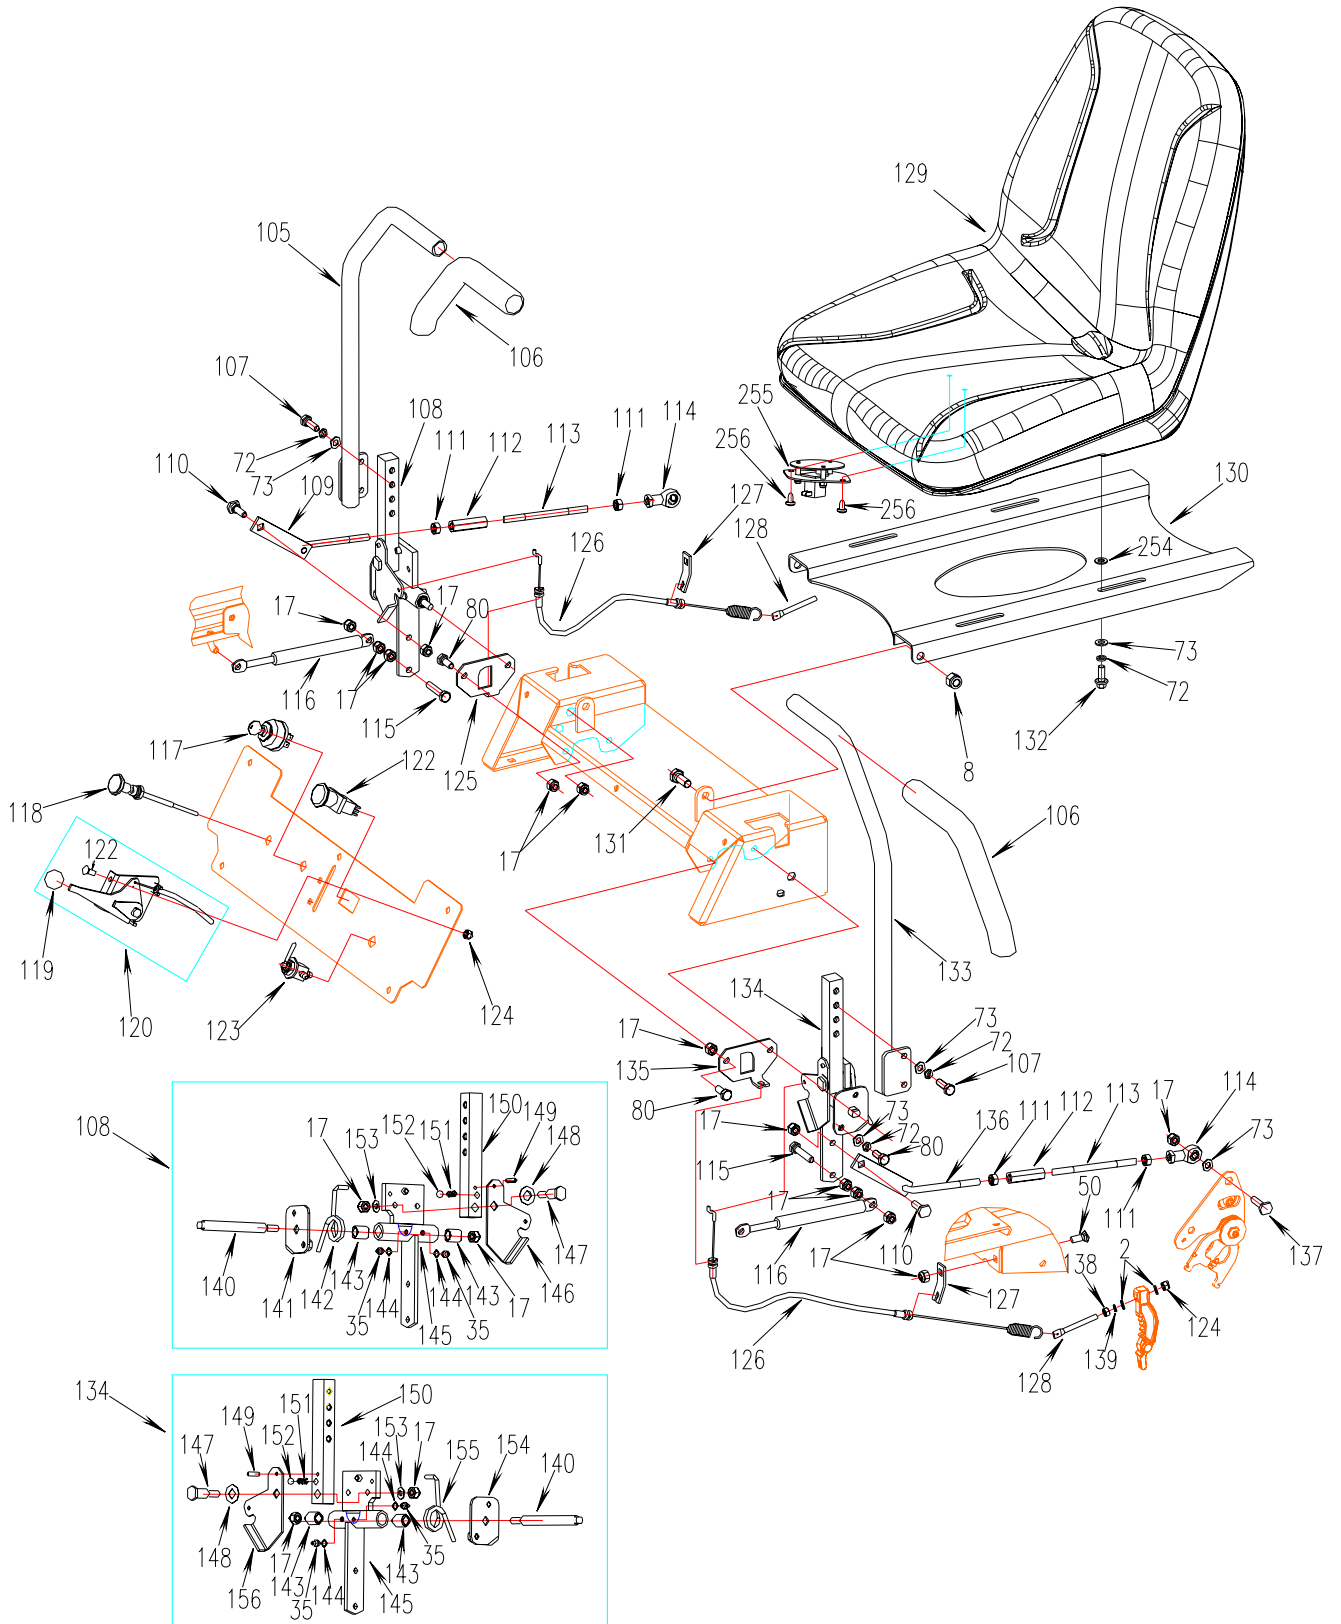

WORLDLAWN®

Control Assembly

Control Assembly

REF.	PART NO.	DESCRIPTION	50	REF.	PART NO.	DESCRIPTION	50
2	B97.1-6	Washer 6	×	130	5000081	Seat Bracket	×
8	B6182-10	Nut M10	×	131	B5783-1025	Bolt M10×25	×
17	B6182-8	Nut M8	×	132	B5787-820	Bolt M8×20	×
35	B1152-6	Grease Fitting M6	×	133	5002140	Left Control Lever ASM	×
50	B801-820	Bolt M8×20	×	134	5002110	Left Control Lever ASM	×
74	B93-8	Washer 8	×	135	5002032	Left Switch Bracket	×
75	B97.1-8	Washer 8	×	136	5002131	Left Lever Weldment	×
82	B5783-820	Bolt M8×20	×	137	5002009	Axle Pin 2	×
105	5002145	Right Control Lever	×	138	B6170-8	Nut M8	×
106	5002034	Handle Grip	×	139	B93-6	Washer 6	×
107	B5783-825	Bolt M8×25	×	140	5002111	Operating Shaft	×
108	5002119	Right Control Lever ASM	×	141	5002129	Limit bracket assembly of right torsion spring	×
109	5002138	Right Control Rod weldment	×	142	5002118	Torsion spring, RH	×
110	5002008	Axle Pin 1	×	143	B2685-121618	Bearing 12×16×18	×
111	B6170-8	Nut M8	×	144	B861.1-6	Washer 6	×
112	5002134	Screw Buckle M8	×	145	5002120	Operating Shaft Sheath weldment	×
113	5002135	Screw M8	×	146	5002116	Right brake panel	×
114	SIBJK 8T	Bearing	×	147	5002112	Operating pin roll	×
115	B5783-840	Bolt M8×40	×	148	2806061	Washer 12	×
116	5205012	Damper	×	149	B897-520	Pin 5×20	×
117	5208003	Ignition Switch	×	150	5002113	Pole	×
118	5002220	Choke Cable	×	151	5002114	Spring	×
119	3306030	Knob of Throttle Control	×	152	B308-4	Ball SR4	×
120	3306019	Throttle Control ASM	×	153	B1972-16	Spring A16-1	×
121	B801-616	Bolt M6×16	×	154	5002125	Limit bracket assembly of left torsion spring	×
122	5208022	Blade Switch	×	155	5002117	Torsion spring, LH	×
123	5204015A	Three Way Valve	×	156	5002115	Left brake panel	×
124	B6182-6	Nut M6	×	254	5000014	Washer	×
125	5002031	Right Switch Bracket	×	255	5000016	switch combination of seat	×
126	5002210	Brake Cable	×	256	B845-ST6312	Screw ST6.3×12	×
127	5002005	Fixed Bracket of Cable	×				
128	5002026	Adjustable Lever of Spring	×				
129	5000090	Seat	×