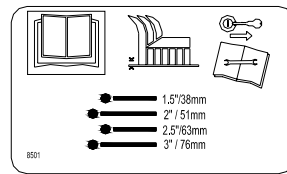

WORLDLAWN®

Decals

228

239

Worldlawn Power Equipment