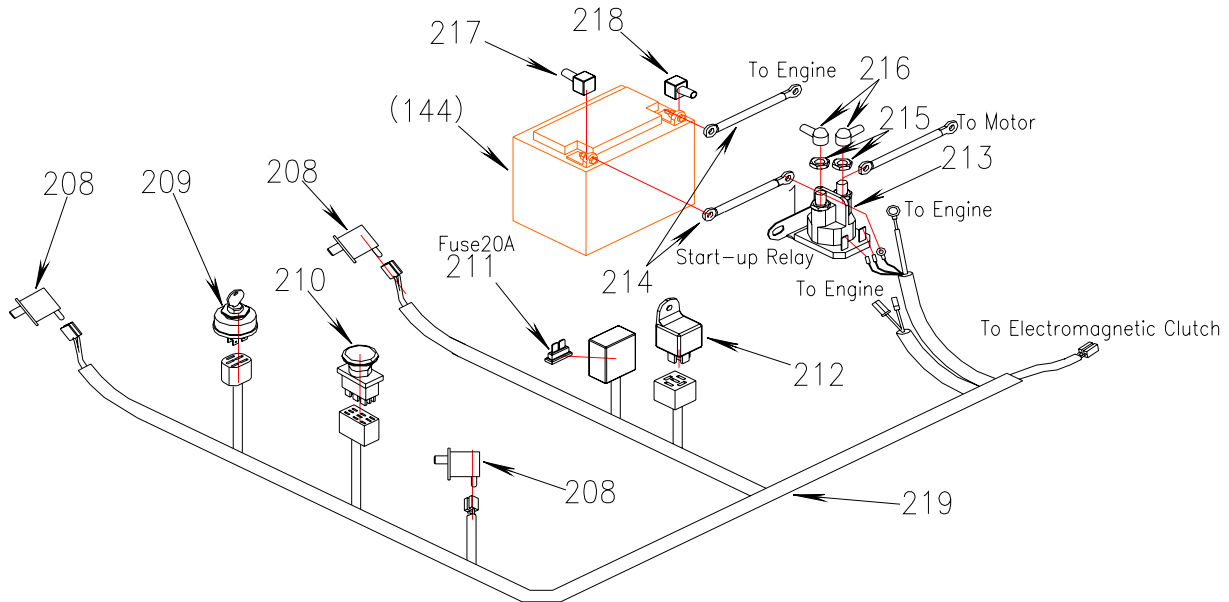

REF.	PART NO.	DESCRIPTION	50	REF.	PART NO.	DESCRIPTION	50
208	5008003	Switch (Normal Open)	×	215	5008005	Nut 5/16-24UNF	×
209	5208003	Ignition Switch Assembly	×	216	2808107	Cover	×
210	5208022	Switch of Blade	×	217	3312032	Cover (positive)	×
211	5208007	Fuse 20A	×	218	3312031	Cover (negative)	×
212	5208011	Relay 12V	×	219	5008001	Wiring Harness	×
213	5208043	Start-up Relay	×	(144)	5208002	Battery 12V 33AH	×
214	5208004	Power Supply (+550)	×				×