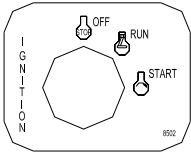

WORLDLAWN®

Decals

220

228

Worldlawn Power Equipment