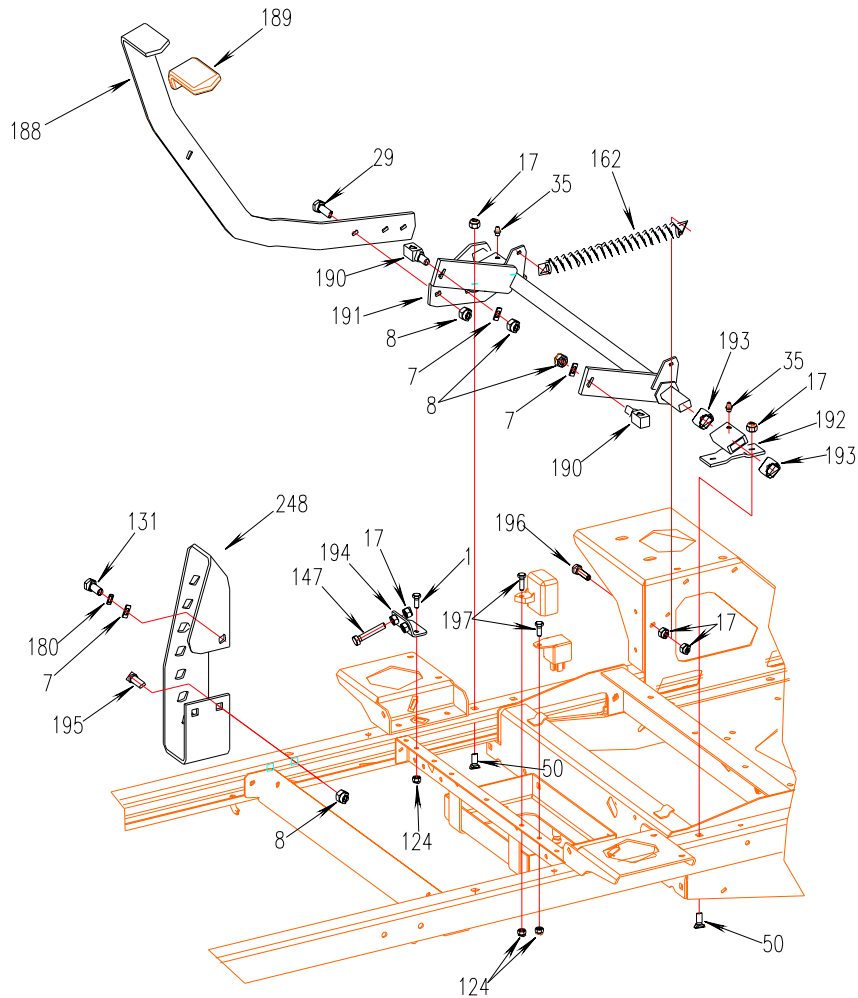

WORLDLAWN®

Engine System

REF.	PART NO.	DESCRIPTION	50	REF.	PART NO.	DESCRIPTION	50
8	B6182-10	Nut M10	×	155	3607002	Bushing	×
14	B5782-10100	Bolt M10×100	×	156	5002152	Pulley Weldment	×
18	B6182-8	Nut M8	×	157	5203405	Key	×
23	3302058	Washer 10	×	158	4804005	Electromagnetic Clutch	×
75	B97.1-8	Washer 8	×	159	5201061	Washer	×
107	B5783-825	Bolt M8×25	×	160	5203412	Bolt 7/16-20UNF×3	×
140	3302190	Knob	×	161	5002160	Tension Pulley ASM	×
141	5002195	Cover Weldment	×	162	4806004	Tension Pulley Spring	×
142	B62-6	Nut M6	×	163	5002004	Drive Belt of Pump	×
143	3203004	Battery Plate	×	164	5208203	Control Rod	×
144	5208002	Battery 12V 33AH	×	165	B5782-1060	Bolt M10×60	×
145	5203045	Cover	×	166	5002175	Tension Pulley	×
146	5002022	Spring	×	167	B276-6303RS	Bearing 6303-2RS	×
147	B5783-845	Bolt M8×45	×	168	B893.2-47	Snap Ring 47	×
148	5002159	Cover	×	169	5002161	Bushing	×
149	5203408	Washer	×	170	5002165	Idler Fixed Seat	×
150	5203411	Fixed Plate	×	171	5002164	Padding Block	×
151	5203410	17 Rubber Washer	×	172	B2685-202420	Bearing 20×24×20	×
152	5203409	Bushing	×	173	5002163	Bushing	×
153	B5782-8100	Bolt M8×100	×	174	3307004	Washer	×
154	B5783-835	Bolt M8×35	×	175	FR730	Engine	×

Mower Deck Height Adjustment

REF.	PART NO.	DESCRIPTION	50	REF.	PART NO.	DESCRIPTION	50
1	B5783-616	Bolt M6×16	×	188	5002190	Adjustable Handle Weldment	×
7	B97.1-10	Washer 10	×	189	5002025	Handle Grip	×
8	B6182-10	Nut M10	×	190	5002001	Rotation Pin	×
17	B6182-8	Nut M8	×	191	5002180	Adjustable Handle Weldment	×
29	B5783-1030	Bolt M10×30	×	192	5002185	Adjustable Bearing Seat	×
35	B1152-6	Grease Fitting M6	×	193	B12613-252220	Bushing 25×22×20	×
50	B801-820	Bolt M8×20	×	194	5002250	Limit Adjustable Plate	×
124	B6182-6	Nut M6	×	195	B801-1030	Bolt M10×30	×
131	B5783-1025	Bolt M10×25	×	196	B5783-830	Bolt M8×30	×
147	B5783-845	Bolt M8×45	×	197	B5783-620	Bolt M6×20	×
162	4806004	Tension Spring	×	248	5002021	Adjust Plate	×
180	B93-10	Washer 10	×				