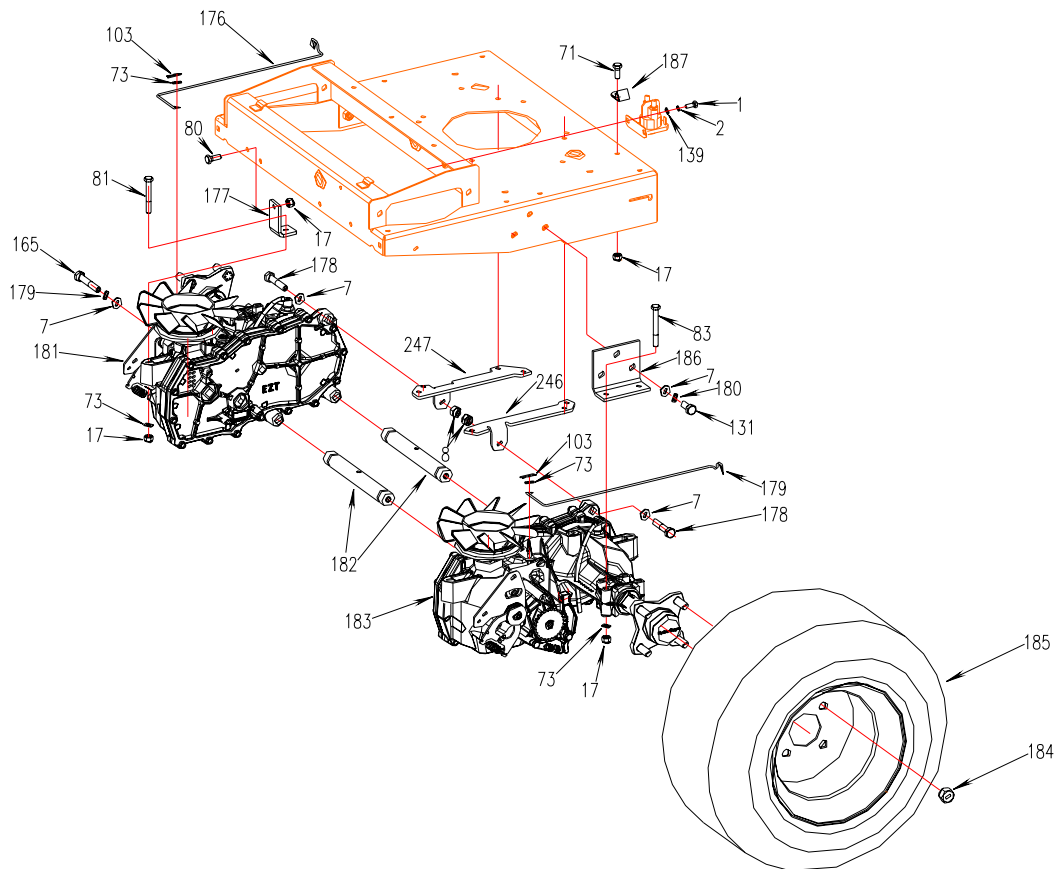

Driving System

REF.	PART NO.	DESCRIPTION	50	REF.	PART NO.	DESCRIPTION	50
1	B5783-616	Bolt M6×16	×	177	5002012	Fixed Plate, Front	×
2	B97.1-6	Washer 6	×	178	B5782-1050	Bolt M10×50	×
7	B97.1-10	Washer 10	×	179	5002023	Left Pressure Relief Rod	×
17	B6182-8	Nut M8	×	180	B93-10	Washer 10	×
71	B5783-816	Bolt M816	×	181	5002011	Right Drive Axle	×
73	B97.1-8	Washer 8	×	182	5002080	Axle Weldment	×
80	B5783-820	Bolt M8×20	×	183	5002010	Left Drive Axle	×
81	B5782-860	Bolt M8×60	×	184	5000001	Nut 1/2-20UNF	×
83	B5782-870	Bolt M8×70	×	185	5000050	Tire 18×9.5-8	×
103	XSZ56-1-17	Hair Pin	×	186	5002013	Side Fixed Plate	×
131	B5783-1025	Bolt M10×25	×	187	3601020	Clamp	×
139	B93-6	Washer 6	×	246	5002014	Left Rear Fixed Plate	×
165	B5782-1060	Bolt M10×60	×	247	5002015	Right Rear Fixed Plate	×
176	5002024	Right Pressure Relief Rod	×