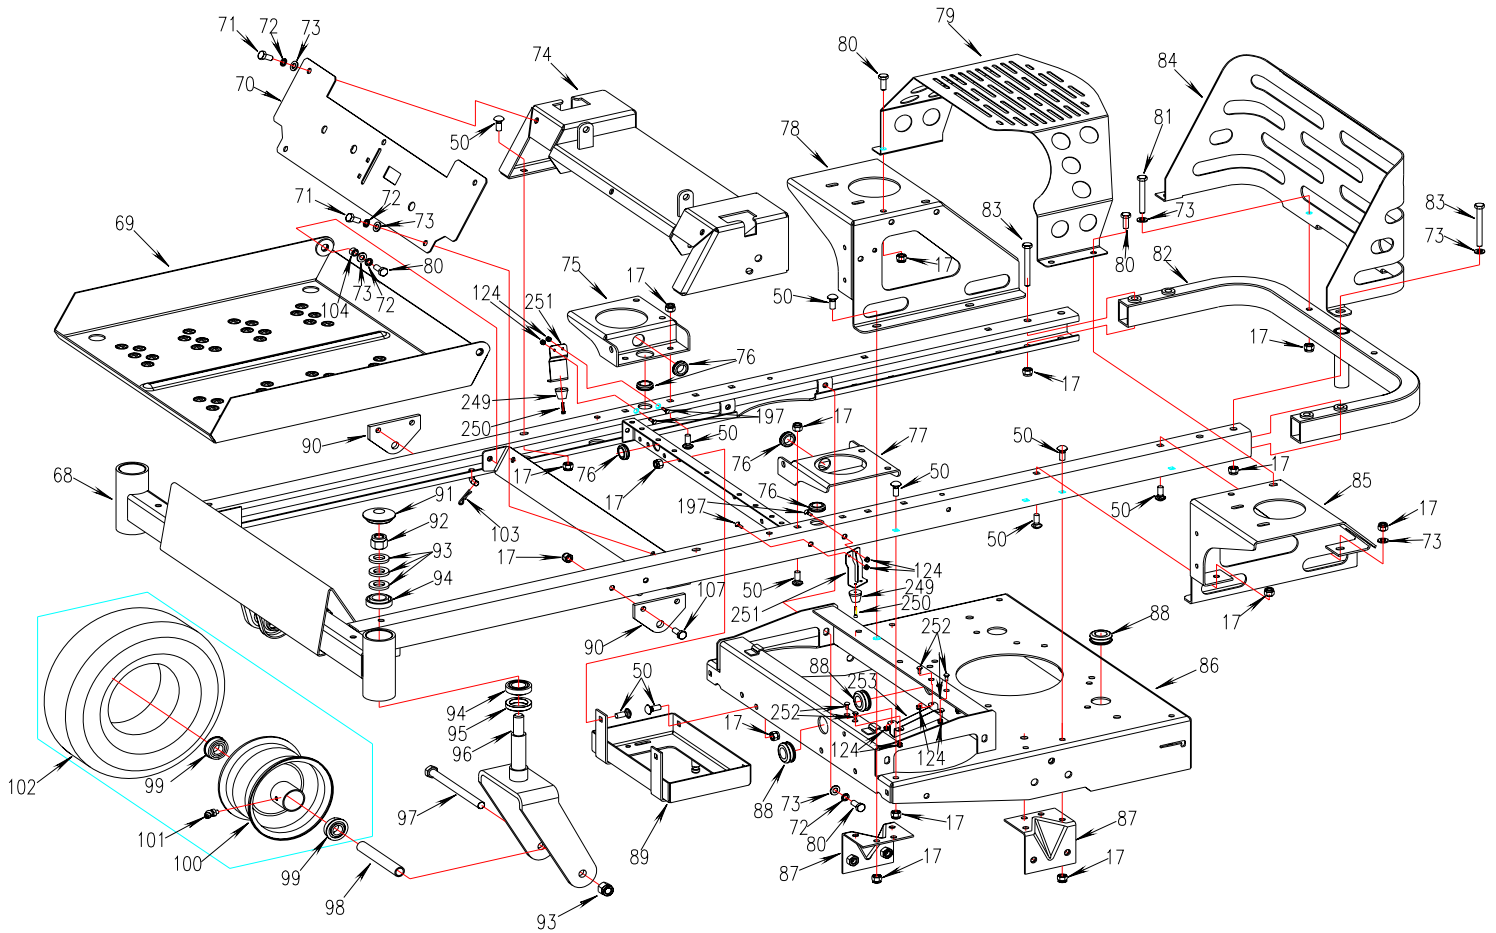

WORLDLAWN®

Front Frame Assembly

Front Frame Assembly

REF.	PART NO.	DESCRIPTION	50
17	B6182-8	Nut M8	×
50	B801-820	Bolt M8×20	×
68	5002040	Front Frame Weldment	×
69	5002170	Pedal Weldment	×
70	5002006	Switch Bracket	×
71	B5783-816	Bolt M8×16	×
72	B93-8	Washer 8	×
73	B97.1-8	Washer 8	×
74	5002070	Console Bracket	×
75	5002017	Front Fuel Tank Bracket, right	×
76	5002030	Rubber Bushing	×
77	5002016	Front Fuel Tank Bracket, left	×
78	5002019	Rear Fuel Tank Bracket, right	×
79	5002028	Upper Engine safety board	×
80	B5783-820	Bolt M8×20	×
81	B5782-860	Bolt M8×60	×
82	5002065	Rear Frame weldment	×
83	B5782-870	Bolt M8×70	×
84	5002029	Rear Engine safety Board	×
85	5002018	Rear Fuel Tank Bracket, left	×
86	5002060	Engine Seat Weldment	×
87	5002085	Reinforce frame weldment	×
88	4LZ2.16.4-04	Rubber Bushing	×

REF.	PART NO.	DESCRIPTION	50
89	5002055	Battery Seat Weldment	×
90	5002002	Panel of Mower Deck	×
91	5002020	Cover	×
92	B6182-16	Nut M16	×
93	5002091	Spring 16	×
94	B297-32922	Bearing 329/22	×
95	B9877.1-28407	Grease Seal 28×40×7	×
96	5002095	Caster Wheel Yoke	×
97	B5782-12150	Bolt M12×150	×
98	5002092	Caster Wheel Bushing	×
99	5002103	Bearing	×
100	5002102	Rim 5×3	×
101	B1153-645	45° Grease Fitting M6	×
102	5002101	Tire 11×4	×
103	XSZ56-1-17	Hair Pin	×
104	5002007	Bushing	×
124	B6182-6	Nut M6	×
197	B5783-620	Bolt M6×20	×
249	5201003	Bumper Block	×
250	B70-630	Screw M6×30	×
251	5002261	Limit Plate Weldment	×
252	B823-620	Bolt M6×20	×
253	5002265	Safety Guard	×