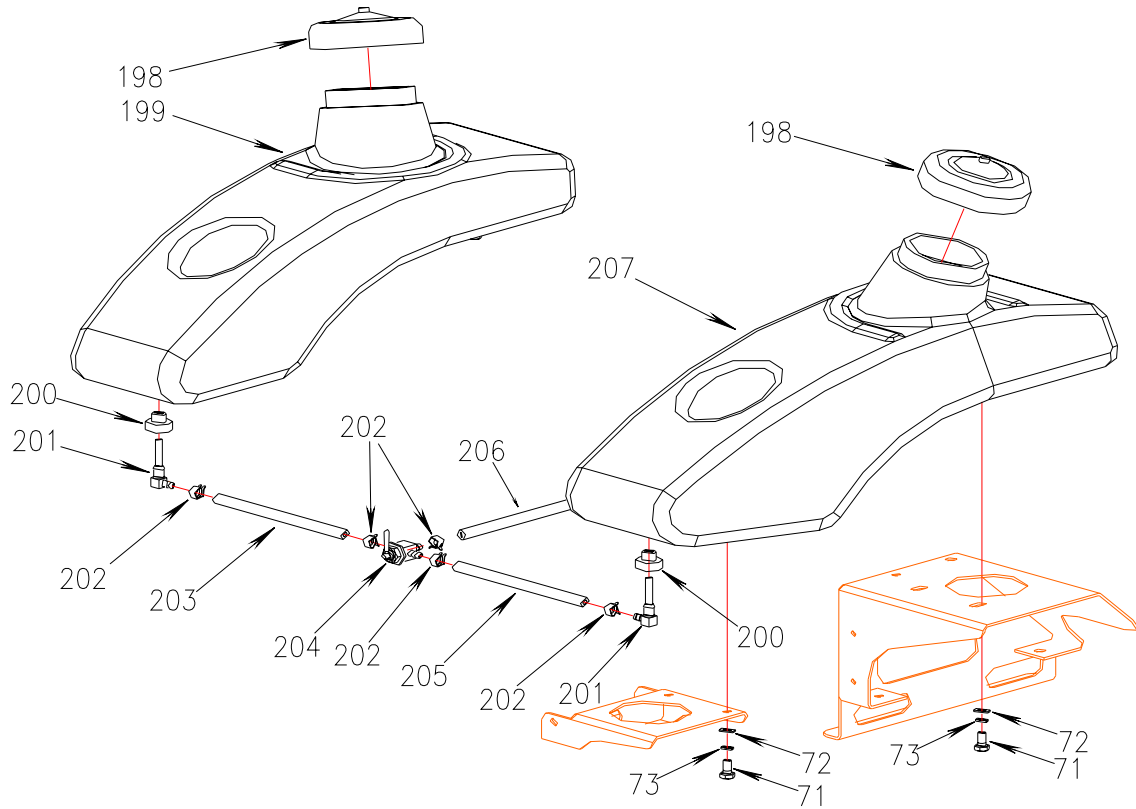

WORLDLAWN®

Hydraulic Pressure System

REF.	PART NO.	DESCRIPTION	50
71	B5783-816	Bolt M8×16	×
72	B93-8	Washer 8	×
73	B97.1-8	Washer 8	×
198	4805005	Fuel Tank Cap	×
199	5000101	Right Fuel Tank	×
200	3307023	Fuel Tank Bushing	×
201	5204016	Right-angle Connector	×

REF.	PART NO.	DESCRIPTION	50
202	B8870-16	Hose Clamp 10-16	×
203	5000103	Fuel Pipe 450	×
204	5204015A	Three Way Valve	×
205	5000104	Fuel Pipe 750	×
206	5000105	Fuel Pipe 1150	×
207	5000102	Left Fuel Tank	×