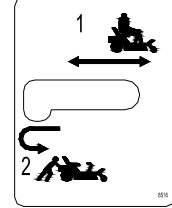

WORLDLAWN®

Decals

228

230

Worldlawn Power Equipment