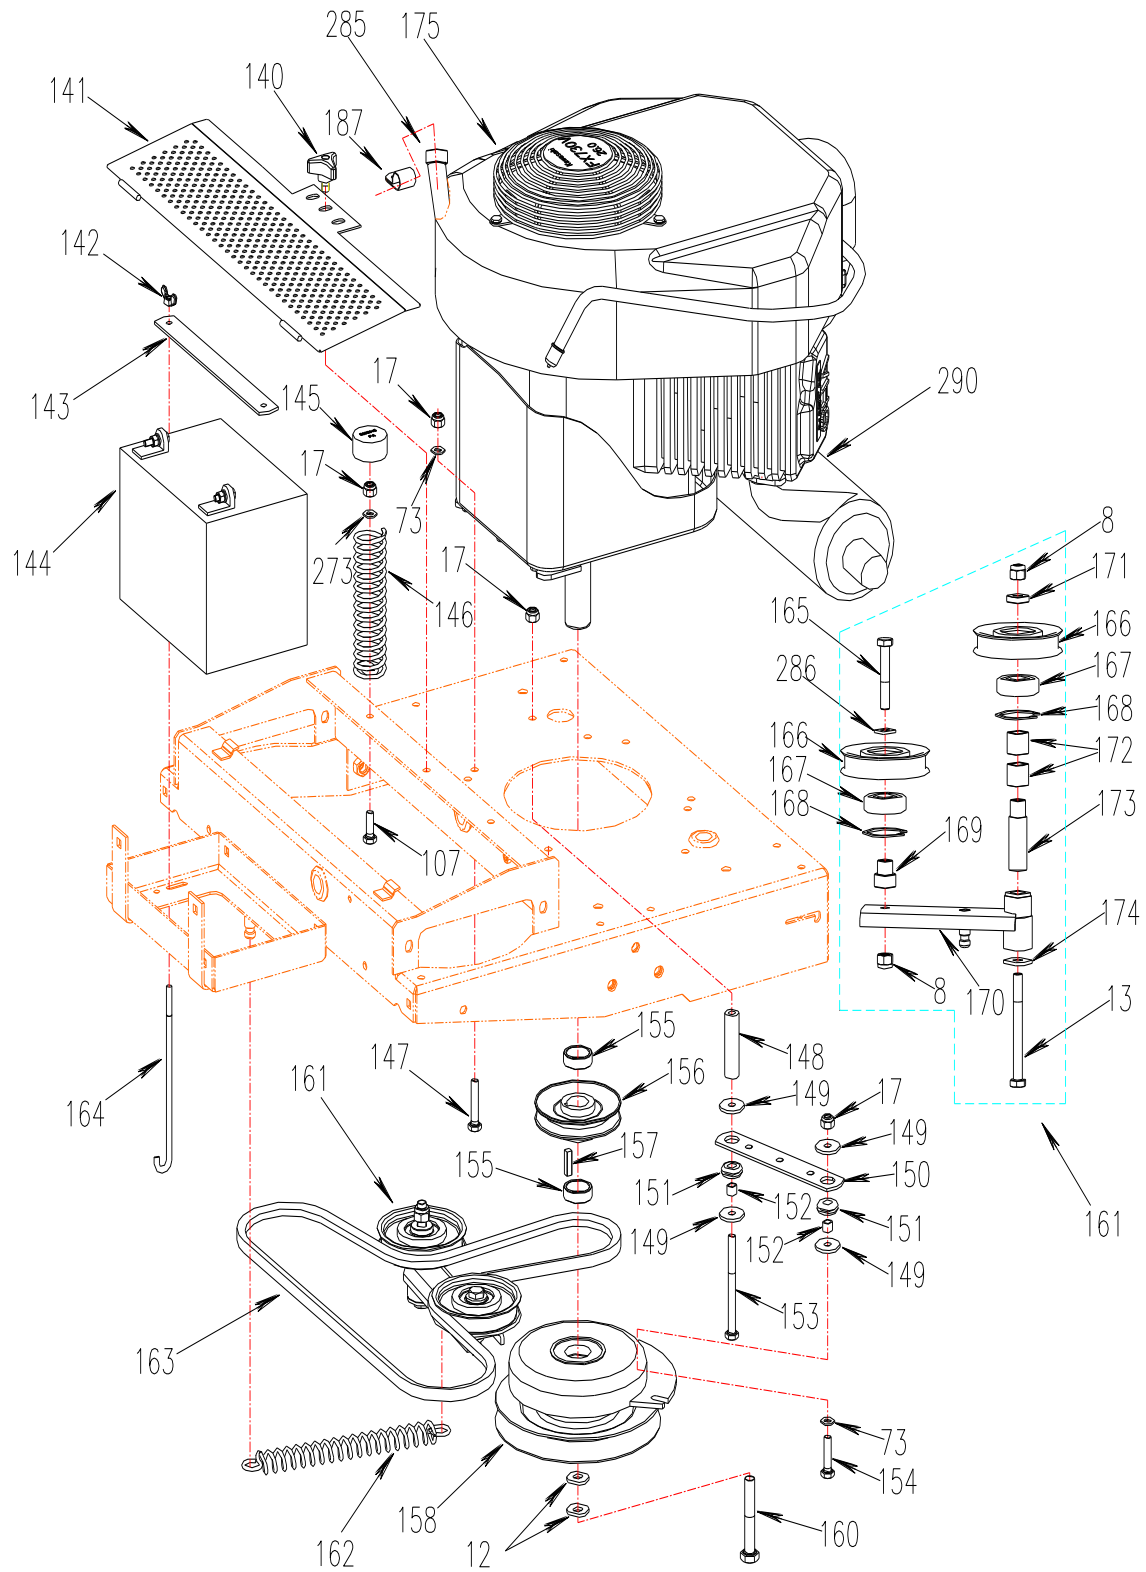

Engine System

Ref	Parts NO	Description	46S	50U	60U	Ref	Parts NO	Description	46S	50U	60U
8	B6182-10	Locknut M10	×	×	×	160	5203412	Bolt 7/16-20UNF×3	×	×	×
13	B5782-10100	Bolt M10×100	×	×	×	161	5002160	Tension Pulley Assembly	×		
17	B6182-8	Locknut M8	×	×	×		6012010	Tension Pulley Assembly		×	×
73	B97.1-8	Flat Washer M8	×	×	×	162	4806004	Tension Pulley Spring	×	×	×
107	B5783-825	Bolt M8×25	×	×	×	163	5002004	Pump Drive Belt	×		
140	3302190	Three Arm Knob	×	×	×		6012004	Pump Drive Belt		×	×
141	5002385	Fan Cover	×	×	×	164	5208203	Battery Clamp Bolt	×	×	×
142	B62-6	Wing Nut M6	×	×	×	165	B5782-1060	Bolt M10×60	×	×	×
143	3203004	Battery Strap	×	×	×	166	5002175	Tension Idler	×	×	×
144	5208002	Battery 12V 33AH	×	×	×	167	B276-6303RS	Bearing 6303-2RS	×	×	×
145	5203045	Spring Cap	×	×	×	168	B893.2-47	Snap Ring M47	×	×	×
146	5002022	Spring	×	×	×	169	5002161	Tension Pulley Spacer	×	×	×
147	B5783-845	Bolt M8×45	×	×	×	170	5002165	Pump Tension Arm	×		
	5203435	Bolt3/8		×	×		6012011	Pump Tension Arm		×	×
148	5002159	Clutch Stop Spacer	×	×	×	171	5002164	Tension Idler Spacer M10	×	×	×
149	5203408	Washer M8	×	×	×	172	B2685-202420	Bearing 20×24×20	×	×	×
150	5203411	Clutch Stop Strap	×	×	×	173	5002163	Pivot Bushing	×	×	×
151	5203410	Rubber Washer M17	×	×	×	174	3307004	Washer M11	×	×	×
152	5203409	Clutch Stop Spacer	×	×	×	175	5002158	Kawasaki Engine FR691V		×	×
153	B5782-8100	Bolt M8×100	×	×	×		5002155	BS Engine(20HP)	×		
154	B5783-835	Hex Hd Bolt M8×35	×	×	×		5002156	BS Engine(26HP)		×	×
155	3607002	Engine Shaft Spacer	×	×	×	187	3601020	Wire Clamp (Kawasaki)	×	×	
156	5002152	Pump Drive Pulley	×	×	×	273	2800006	Washer M8	×	×	×
157	5203405	Key 6.35×25	×	×	×	285	5203420	Oil Drain Pipe (Kawa)		×	×
158	4804005	Electric Clutch	×	×	×	286	3302058	Washer M10	×	×	×
						290	5002268	Muffler (Kawasaki FR)	×	×	×
							5002269	Muffler(B&S)	×	×	×