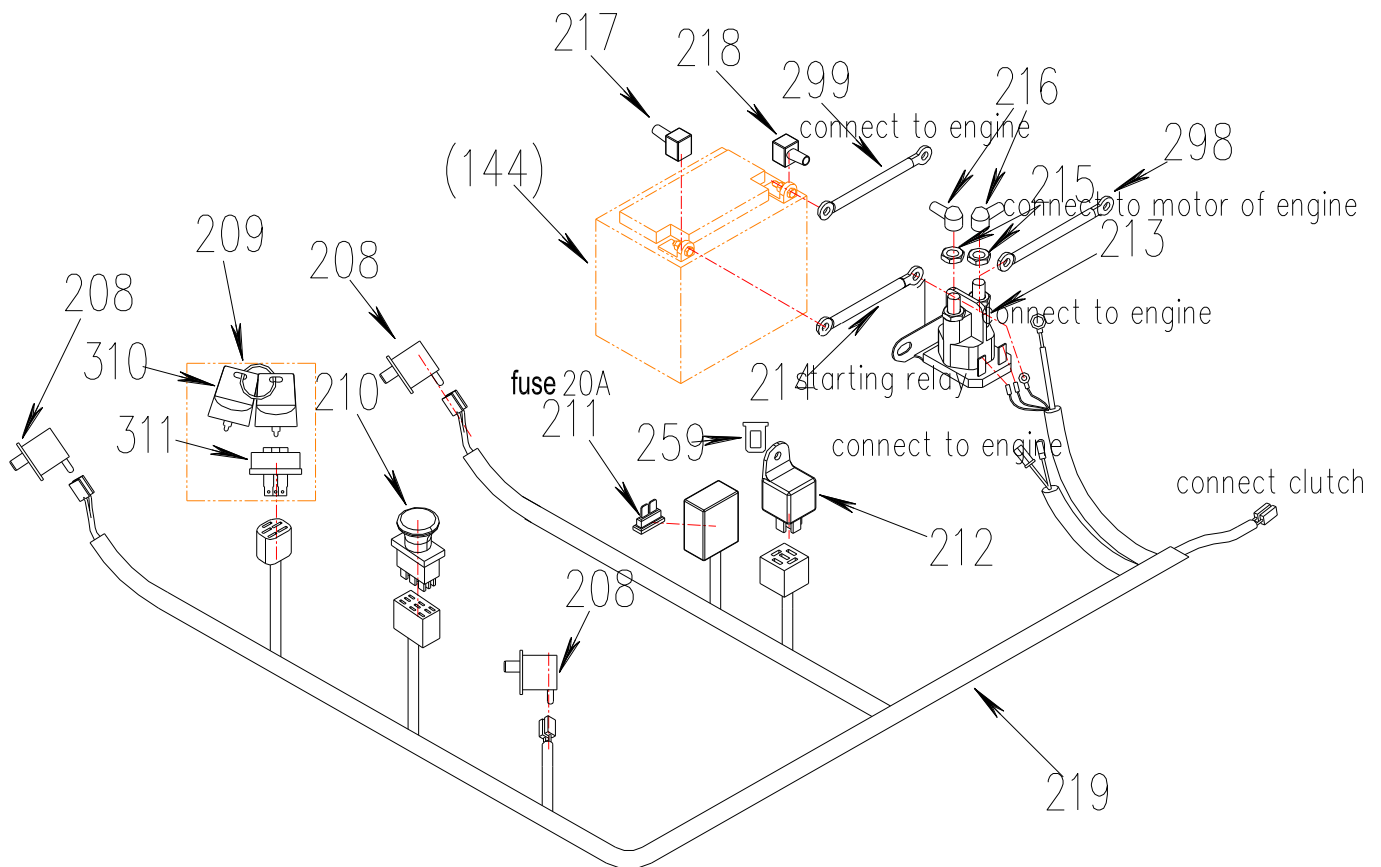

Electrical System

Ref	Parts NO	Description	46S	50U	60U	Ref	Parts NO	Description	46S	50U	60U
208	5008003	Plunger Switch	×	×	×	215	5008005	Nut 5/16-24UNF	×	×	×
209	5208070	Ignition Switch	×	×	×	216	2808107	Relay Cable Cover	×	×	×
210	5208022	PTO Switch	×	×	×	217	3312032	Cover (positive)	×	×	×
211	5208007	Fuse 20A	×	×	×	218	3312031	Cover (negative)	×	×	×
212	5208011	Relay 12V	×	×	×	219	5008021	Wiring Harness (Kawasaki)		×	×
213	5208043	Starter Relay	×	×	×		5008031	Wiring Harness (BS20/26HP)	×	×	×
214	5208004	Battery Cables (+550)	×	×	×	259	5008012	Relay	×	×	×
298	5008006	Motor Wiring	×	×	×	310	5208072	key	×	×	×
299	5008008	Power Cord (+)	×	×	×	311	5208071	lock	×	×	×