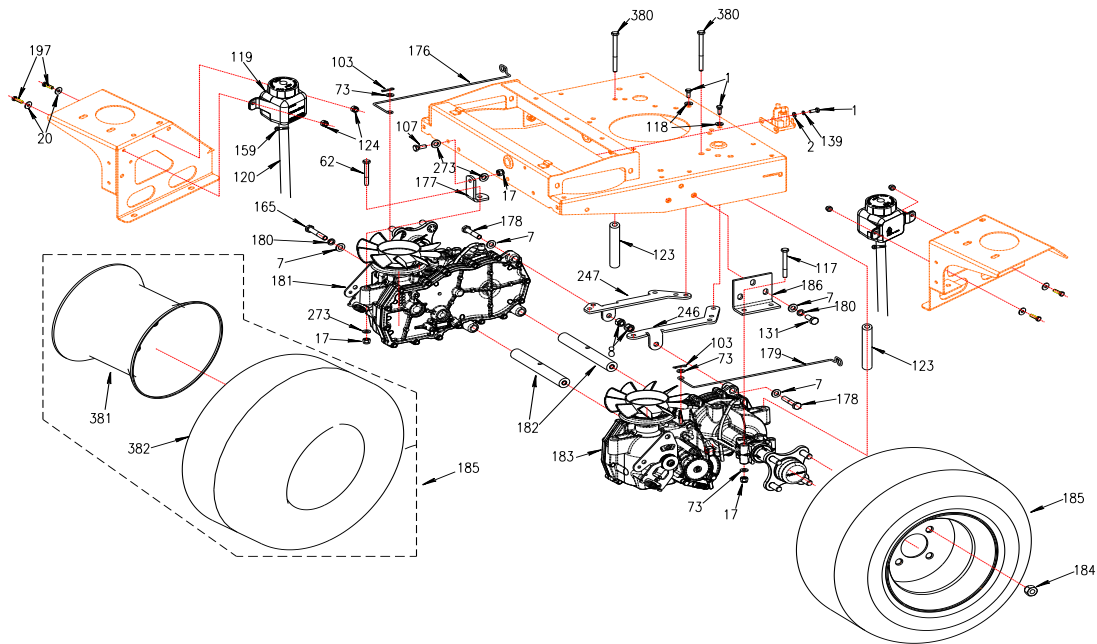

Ref	Parts NO	Description	46S	50U	60U
1	B5783-616	Hex Hd. Bolt M6×16	×	×	×
2	B97.1-6	Flat Washer M6	×	×	×
7	B97.1-10	Flat Washer M10	×	×	×
17	B6182-8	Locknut M8	×	×	×
20	B96-6	Flat Washer M6		×	×
62	B5782-860	Hex Hd. Bolt M8×60	×	×	×
73	B97.1-8	Flat Washer M8	×	×	×
103	XSZ56-1-17	Hair Pin	×	×	×
107	B5783-825	Bolt M8×25	×	×	×
117	B5782-870	Bolt M8×70	×		
	B5782-880	Bolt M8×80		×	×
118	2802183	Flat Washer	×	×	×
119	6012021	Oil Tank		×	×
120	6012022	Hydraulic cotton		×	×
123	6012005	Bushing		×	×
124	B6182-6	Locknut M6		×	×
131	B5783-1025	Bolt M10×25	×	×	×
139	B93-6	Split Lock Washer M6	×	×	×
159	B8870-20	Hose Clamp 12-20		×	×
165	B5782-1060	Bolt M10×60	×	×	×
176	5002024	Right Pressure Relief Rod	×		
	6012009	Right Pressure Relief Rod		×	×

Ref	Parts NO	Description	46S	50U	60U
177	5002012	Fixed Plate, Front	×	×	×
178	B5782-1050	Bolt M10×50	×		
179	5002023	Left Pressure Relief Rod	×		
	6012008	Left Pressure Relief Rod		×	×
180	B93-10	Washer M10	×	×	×
181	5002011	Right Drive Axle	×		
	6012014	Right Drive Axle		×	×
182	5002087	Axle Weldment	×		
	6012020	Axle Weldment		×	×
183	5002010	Left Drive Axle	×		
	6012013	Left Drive Axle		×	×
184	5000001	Nut 1/2-20UNF	×	×	×
185	5000050	Tire 18×9.5-8	×	×	×
186	5002013	Outer Axle Mounting Bracket	×	×	×
197	B5783-620	Hex Hd. Bolt M6×20		×	×
246	5002014	Left Inner Axle Mounting Bracket	×	×	×
247	5002015	Right Inner Axle Mounting Bracket	×	×	×
273	2800006	Washer M8	×	×	×
380	B5782-8130	Hex Hd. Bolt M8×130		×	×
381	5000052	Rim 8×7	×	×	×
382	5000051	Tire 18×9.5-8	×	×	×