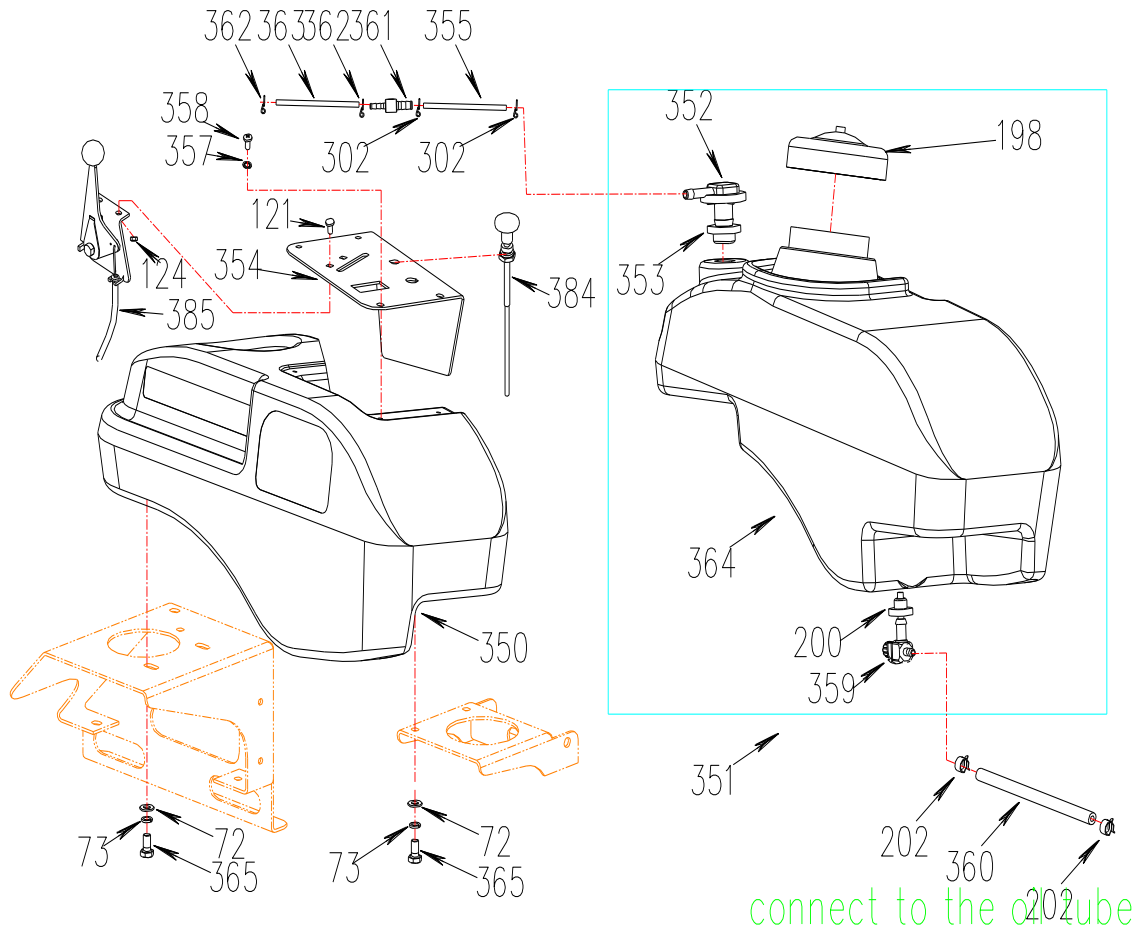

Fuel Tank Assembly

connect to air filter of engine

connect to the 20mm tube

Ref	Parts NO	Description	46S	50U	60U
72	B93-8	Split Lock Washer M8	×	×	×
73	B97.1-8	Flat Washer M8	×	×	×
198	363413	Fuel Tank Cap	×	×	×
200	3307023B	Grommet	×	×	×
202	B8870-16	Hose Clamp 10.16	×	×	×
302	12105-1P68FS-0000	Flexible Clamp	×	×	×
350	5000124	Right Fender	×	×	×
351	5000131	Left Fuel Tank Assembly	×	×	×
352	593370	Vent Valve	×	×	×
353	363412	Vent Grommet	×	×	×
354	5000152	Control Panel 1	×	×	×
355	5000140	Fuel Line (Ø8.5x2)	×	×	×
357	B861.1-5	Washer M5	×	×	×
358	5000129	British Bolt 10.24UNCx1/2	×	×	×

Ref	Parts NO	Description	46S	50U	60U
359	393044	Right-angle Switch Valve	×	×	×
360	5000144	Fuel Line		×	×
	5000141	Fuel Line	×	×	×
361	5000130	Adaptor	×	×	×
362	3307041	Clamp	×	×	×
363	5000142	Fuel Line	×	×	×
	5000143	Fuel Line		×	×
364	5000132	Left Fuel Tank	×	×	×
365	4802012	Bolt 5/16-18UNC	×	×	×
384	4806020	Choke Cable	×	×	×
385	2806005	Throttle Cable	×	×	×