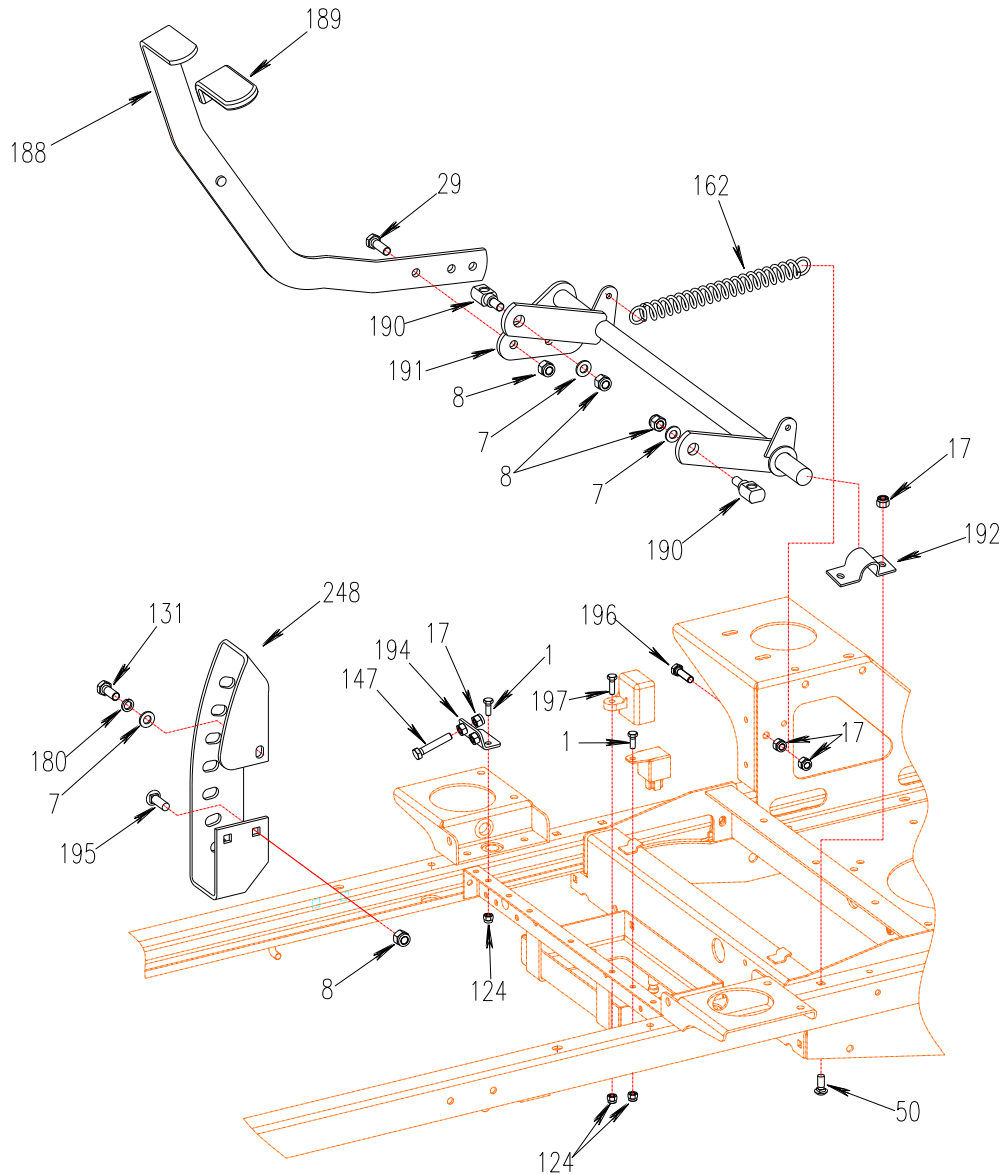

WORLDLAWN®

Deck Height Adjustment

Ref	Parts NO	Description	46S	50U	60U
1	B5783-616	Hex Hd. Bolt M6×16	×	×	×
7	B97.1-10	Flat Washer M10	×	×	×
8	B6182-10	Locknut M10	×	×	×
17	B6182-8	Locknut M8	×	×	×
29	B5783-1030	Hex Hd. Bolt M10×30	×	×	×
50	B801-820	Hex Hd. Bolt M8×20	×	×	×
124	B6182-6	Locknut M6	×	×	×
131	B5783-1025	Bolt M10×25	×	×	×
147	B5783-845	Bolt M8×45	×	×	×
162	4806004	Tension Pulley Spring	×	×	×
180	B93-10	Washer M10	×	×	×

Ref	Parts NO	Description	46S	50U	60U
188	5002190	Lift Lever	×	×	×
189	5002025	Handle Grip	×	×	×
190	5002001	Swivel	×	×	×
191	5002360	DeckLiftShaft Weldment	×	×	×
192	5002306	CLAMP COLLAR	×	×	×
194	5002250	Tracking Plate	×	×	×
195	B801-1030	Bolt M10×30	×	×	×
196	B5783-830	Bolt M8×30	×	×	×
197	B5783-620	Hex Hd Bolt M6×20	×	×	×
248	4602021	Cutting Height Bracket	×	×	×