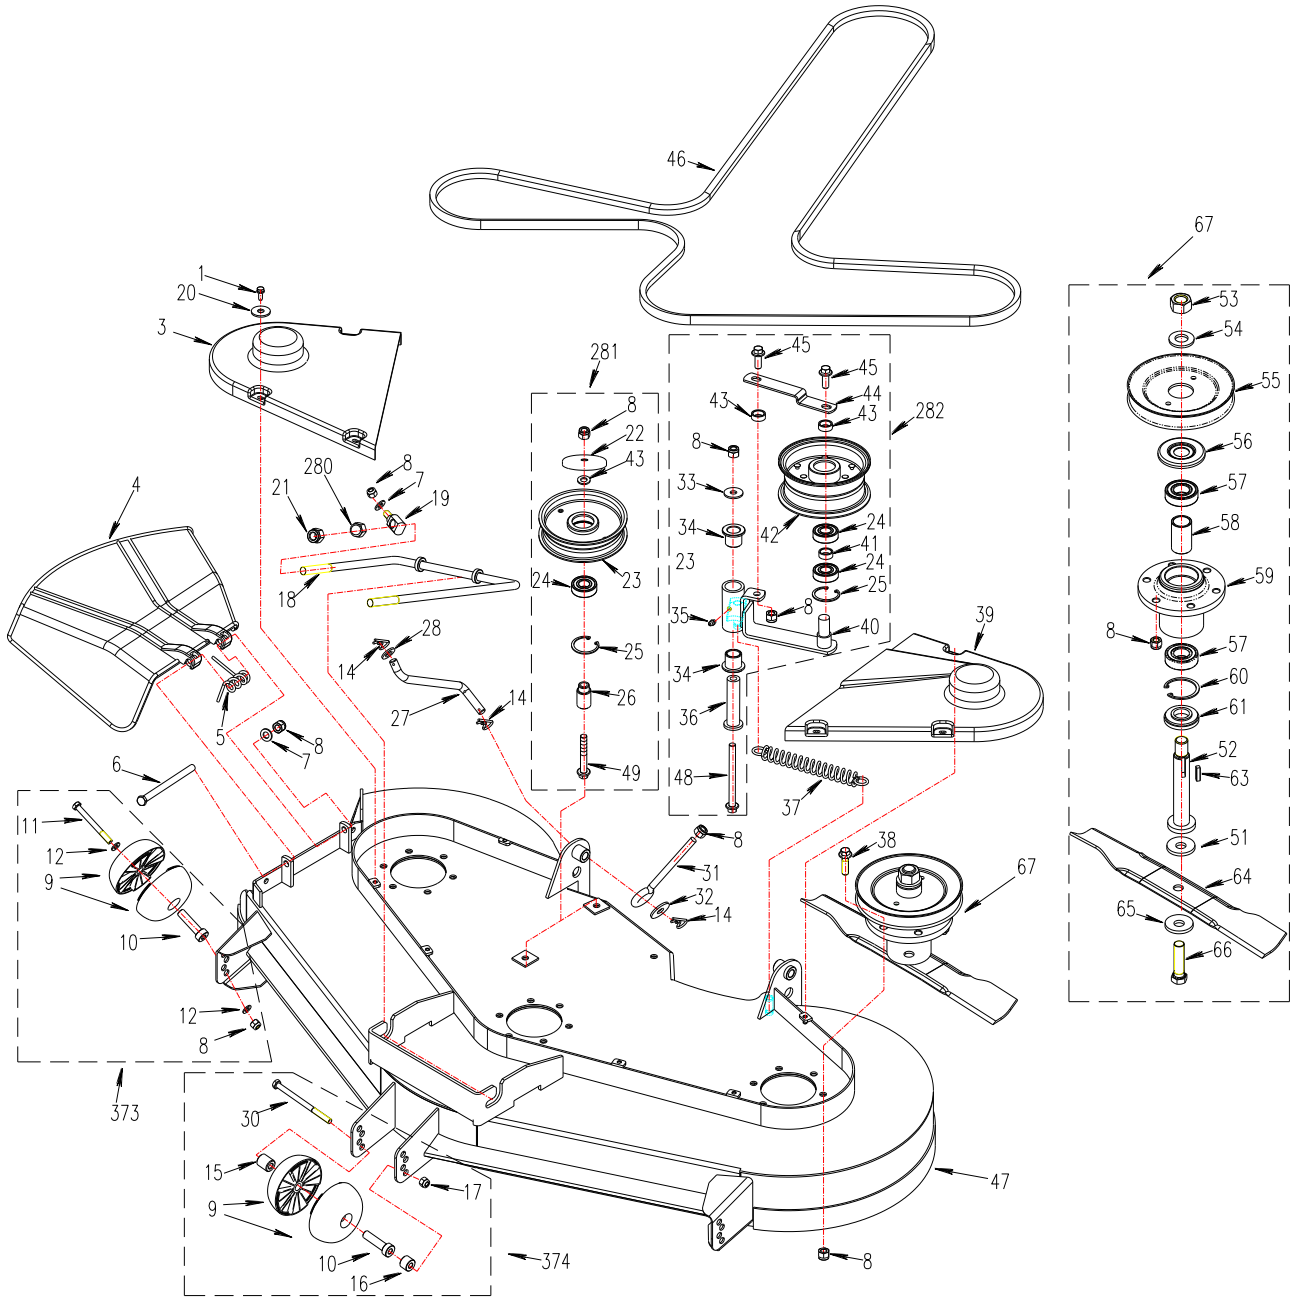

Mower Deck Assembly

Mower Deck Assembly

Ref	Parts NO	Description	46S	50U	60U	Ref	Parts NO	Description	46S	50U	60U
1	B5783-616	Hex Hd. Bolt M6×16	×	×	×	42	5201064	Tension Pulley	×	×	×
3	5001016	RH Belt Cover	×	×		43	5201078	Bearing Spacer M10	×	×	×
	6011003	Right Belt Cover			×	44	5201062	Connecting pad	×	×	×
4	5001004	Discharge Chute	×	×	×	45	B5787-1030	Hex Hd. Bolt M10×30	×	×	×
5	5001007	Torsion Spring	×	×	×	46	4601002	Blade Drive Belt	×		
6	2802008	Bolt M8×160	×	×	×		5001002	Blade Drive Belt		×	
7	B97.1-10	Flat Washer M10	×	×	×		6011001	Blade Drive Belt9-1482			×
8	B6182-10	Locknut M10	×	×	×	47	4601340	Deck Weldment	×	×	×
9	T001121	Floating Roller	×	×	×		5001340	Deck Weldment	×	×	×
10	T001122	Bolt Sleeve	×	×	×		6011040	Deck Weldment	×	×	×
11	B5782-880	Bolt M8 X80	×	×	×	48	B5787-10110	Bolt M10×110	×	×	×
12	B97.1-8	Flat Washer M8	×	×	×	49	B5787-1070	Hex Hd. Bolt M10×70	×	×	×
14	5202012	Hair Pin	×	×	×	51	5001301	Blade Washer	×	×	×
15	5001331	Bushing 1	×	×	×	52	6011143	Spindle Shaft	×	×	×
16	5001332	Bushing 2	×	×	×	53	B6171-20	Nut M20×1.5	×	×	×
17	B6182-8	Locknut M8	×	×	×	54	5201048	Disk Spring Washer M20	×	×	×
18	5001304	Front Deck Support Rod	×	×	×	55	4601356	Blade Pulley	×		
19	5001303	Support Rod Pivot Bushing	×	×	×		5001306	Blade Pulley		×	
20	B96-6	Flat washer M6	×	×	×		6011141	Blade Pulley			×
21	B6182-12	Nut M12	×	×	×	56	5201044	Top Dust Cover	×	×	×
22	5201291	Bearing Cover	×	×	×	57	B276-6205RS	Bearing 6205-2RS	×	×	×
23	5201012	Stationary Idler	×	×	×	58	5201049	Spindle Bearing Spacer	×	×	×
24	B276-6203RS	Bearing 6203-2RS	×	×	×	59	5201050	Spindle Housing	×	×	×
25	B893.1-40	Snap Ring M40	×	×	×	60	B893.1-52	Snap Ring M52	×	×	×
26	5201011	Idler Spacer Bushing	×	×	×	61	5201043	Lower Dust Guard	×	×	×
27	5001005	Deck Stabilizer Rod	×	×	×	63	B1096-B625	Key B6×25	×	×	×
28	B97.1-12	Flat Washer M12	×	×		64	4601001U	blade	×		
30	B5782-8120	Bolt M8×120	×	×	×		5001001U	blade		×	
31	5001008	Deck lift Rod	×	×	×		6001004U	blade			×
32	5001006	Washer M12	×	×	×	65	5201042	Disk Spring Washer M16	×	×	×
33	5001083	Washer M10	×	×	×	66	B5785-161560	Bolt M16×1.5×60	×	×	×
34	3301003	Flange Bushing 20×26×25	×	×	×	67	4601355	Spindle Assembly	×		
35	B1152-6	Grease Fitting M6	×	×	×		5001305	Spindle Assembly		×	
36	5001081	Pivot Tensioner Mount	×	×	×		6011140	Spindle Assembly			×
37	5207015	Deck Belt Tension Spring	×	×	×	280	B6172-12	Nut M12	×	×	×
38	B5787-1035	Bolt M10×35	×	×	×	281	5201010	Tension Pulley Assembly	×	×	×
39	5001017	LH Belt Cover	×	×		282	5001080	Tension Pulley Assembly	×	×	×
	6011002	Left Belt Cover			×	373	T001120	Anti Scalp Roller ASM	×	×	×
40	5001090	Deck Belt Tension Arm	×	×	×	374	5001330	Anti Scalp Roller ASM	×	×	×
41	5201077	Bearing Spacer	×	×	×