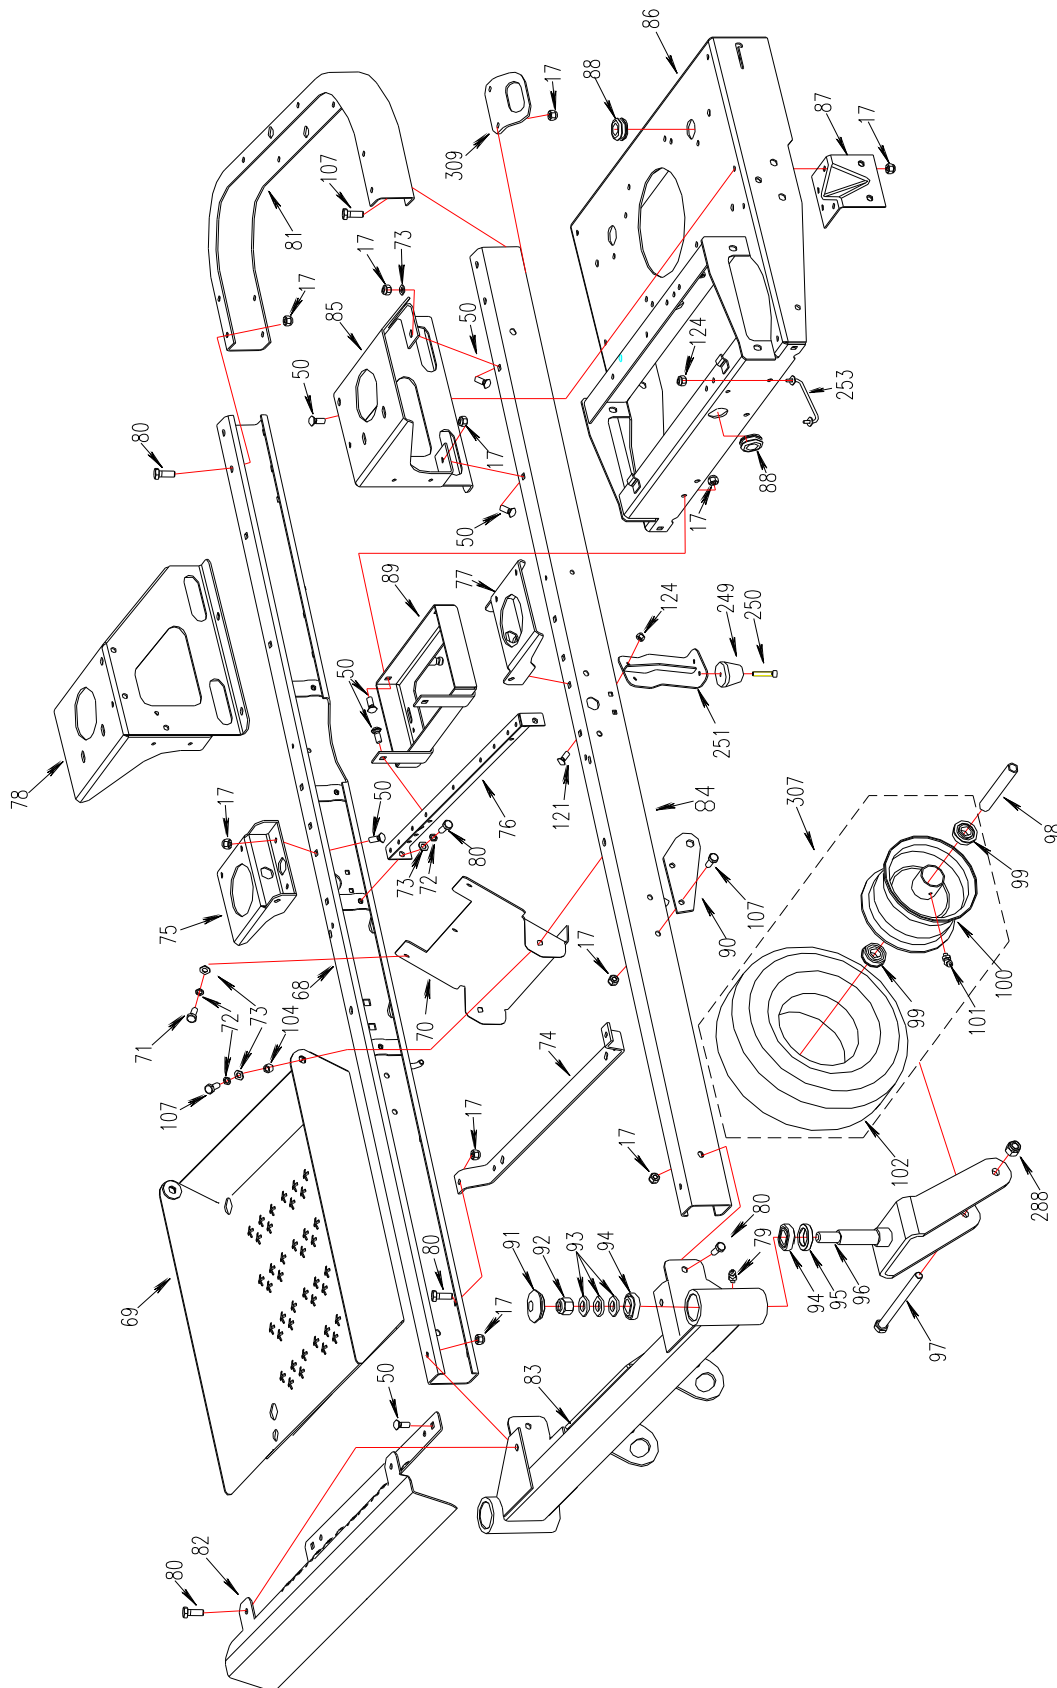

Frame Assembly

Frame Assembly

Ref	Parts NO	Description	46S	50U	60U
17	B6182-8	Locknut M8	×	×	×
50	B801-820	Hex Hd. Bolt M8×20	×	×	×
68	5002335	Right Beam	×	×	×
69	5002355	Foot Plate	×	×	×
70	5002305	Panel	×	×	×
71	B5783-816	Hex Hd. Bolt M8×16	×	×	×
72	B93-8	Split Lock Washer M8	×	×	×
73	B97.1-8	Flat Washer M8	×	×	×
74	5002321	Front Supporting Plate	×	×	×
75	5002017	Front RH Tank Bracket	×	×	×
76	5002322	Middle Cross Beam	×	×	×
77	5002016	Front LH Tank Bracket	×	×	×
78	5002310	Rear RH Tank Bracket	×	×	×
79	B1152-8	Grease Fitting M8×1	×	×	×
80	B5783-820	Hex Hd. Bolt M8×20	×	×	×
81	5002323	Rear Guard	×	×	×
82	5002307	Front Bump	×	×	×
83	5002325	Front Beam	×	×	×
85	5002330	Rear LH Tank Bracket	×	×	×
86	5002380	Engine Base	×	×	×
87	5002085	Frame Brace	×	×	×
88	4LZ2.16.4-04	Rubber Bushing M29	×	×	×
89	5002336	Battery Tray	×	×	×
90	5002308	Stabilizer Arm Mount	×	×	×

Ref	Parts NO	Description	46S	50U	60U
91	5002020	Caster Pivot Cap	×	×	×
92	B6182-16	Nut M16	×	×	×
93	5002091	Spring washer M16	×	×	×
94	B297-32922	Bearing 329/22	×	×	×
95	B9877.1-28407	Grease Seal 28×40×7	×	×	×
96	5002095	Caster Wheel Yoke	×	×	×
97	B5782-12150	Bolt M12×150	×	×	×
98	5002092	Caster Wheel Bushing	×	×	×
99	5002103	Bearing	×	×	×
100	5002102	Rim 5×3	×	×	×
101	B1153-6	45 °Grease Fitting M6	×	×	×
102	5002101	Tire 11×4	×	×	×
104	5002007	Foot Plate Pivot Bushing	×	×	×
107	B5783-825	Bolt M8×25	×	×	×
121	B801-616	Bolt M6×16	×	×	×
124	B6182-6	Locknut M6	×	×	×
249	5201003	Bumper Block	×	×	×
250	B70-630	Screw M6×30	×	×	×
251	5002365	Deck Stop	×	×	×
253	5002390	Wire rod welding	×	×	×
288	B6182-12	Nut M12	×	×	×
307	5002100	Front Wheel	×	×	×
309	5009026	Fixed Plate	×	×	×