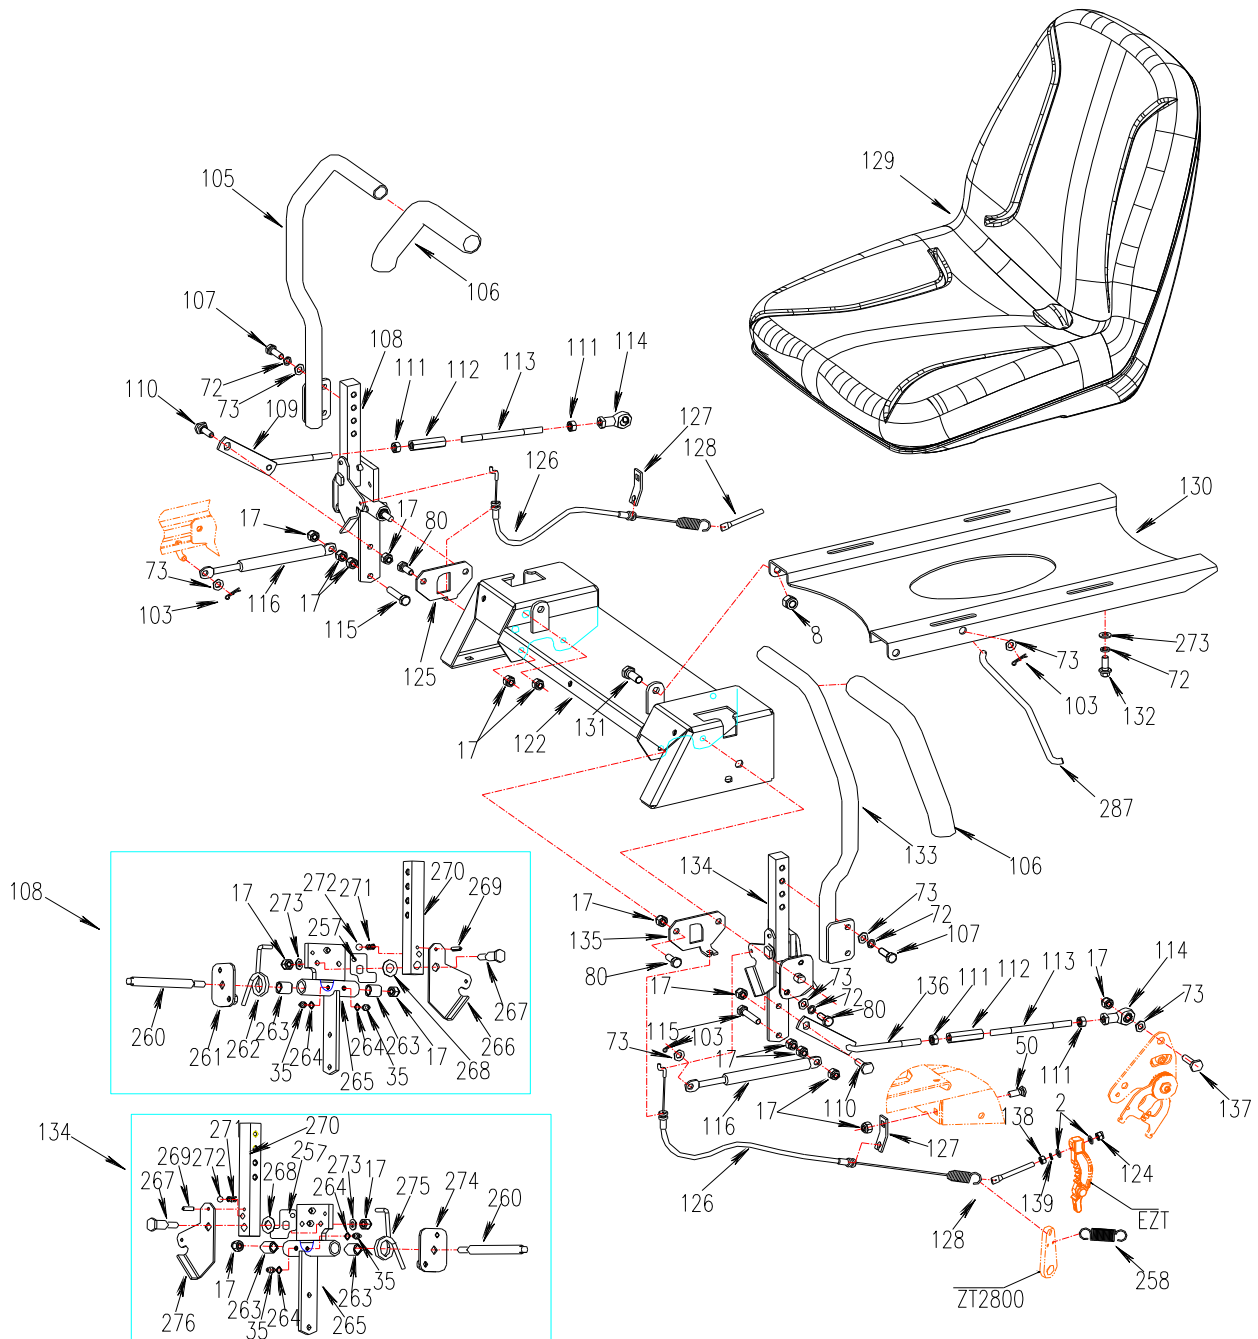

Frame Assembly

Frame Assembly

Ref	Parts NO	Description	46S	50U	60U
17	B6182-8	Locknut M8	×	×	×
50	B801-820	Hex Hd. Bolt M8×20	×	×	×
68	5002335	Right Beam	×	×	×
69	5002355	Foot Plate	×	×	×
70	5002305	Panel	×	×	×
71	B5783-816	Hex Hd. Bolt M8×16	×	×	×
72	B93-8	Split Lock Washer M8	×	×	×
73	B97.1-8	Flat Washer M8	×	×	×
74	5002321	Front Supporting Plate	×	×	×
75	5002017	Front RH Tank Bracket	×	×	×
76	5002322	Middle Cross Beam	×	×	×
77	5002016	Front LH Tank Bracket	×	×	×
78	5002310	Rear RH Tank Bracket	×	×	×
79	B1152-8	Grease Fitting M8×1	×	×	×
80	B5783-820	Hex Hd. Bolt M8×20	×	×	×
81	5002323	Rear Guard	×	×	×
82	5002307	Front Bump	×	×	×
83	5002325	Front Beam	×	×	×
85	5002330	Rear LH Tank Bracket	×	×	×
86	5002380	Engine Base	×	×	×
87	5002085	Frame Brace	×	×	×
88	4LZ2.16.4-04	Rubber Bushing M29	×	×	×
89	5002336	Battery Tray	×	×	×
90	5002308	Stabilizer Arm Mount	×	×	×

Ref	Parts NO	Description	46S	50U	60U
91	5002020	Caster Pivot Cap	×	×	×
92	B6182-16	Nut M16	×	×	×
93	5002091	Spring washer M16	×	×	×
94	B297-32922	Bearing 329/22	×	×	×
95	B9877.1-28407	Grease Seal 28×40×7	×	×	×
96	5002095	Caster Wheel Yoke	×	×	×
97	B5782-12150	Bolt M12×150	×	×	×
98	5002092	Caster Wheel Bushing	×	×	×
99	5002103	Bearing	×	×	×
100	5002102	Rim 5×3	×	×	×
101	B1153-6	45 °Grease Fitting M6	×	×	×
102	5002101	Tire 11×4	×	×	×
104	5002007	Foot Plate Pivot Bushing	×	×	×
107	B5783-825	Bolt M8×25	×	×	×
121	B801-616	Bolt M6×16	×	×	×
124	B6182-6	Locknut M6	×	×	×
249	5201003	Bumper Block	×	×	×
250	B70-630	Screw M6×30	×	×	×
251	5002365	Deck Stop	×	×	×
253	5002390	Wire rod welding	×	×	×
288	B6182-12	Nut M12	×	×	×
307	5002100	Front Wheel	×	×	×
309	5009026	Fixed Plate	×	×	×