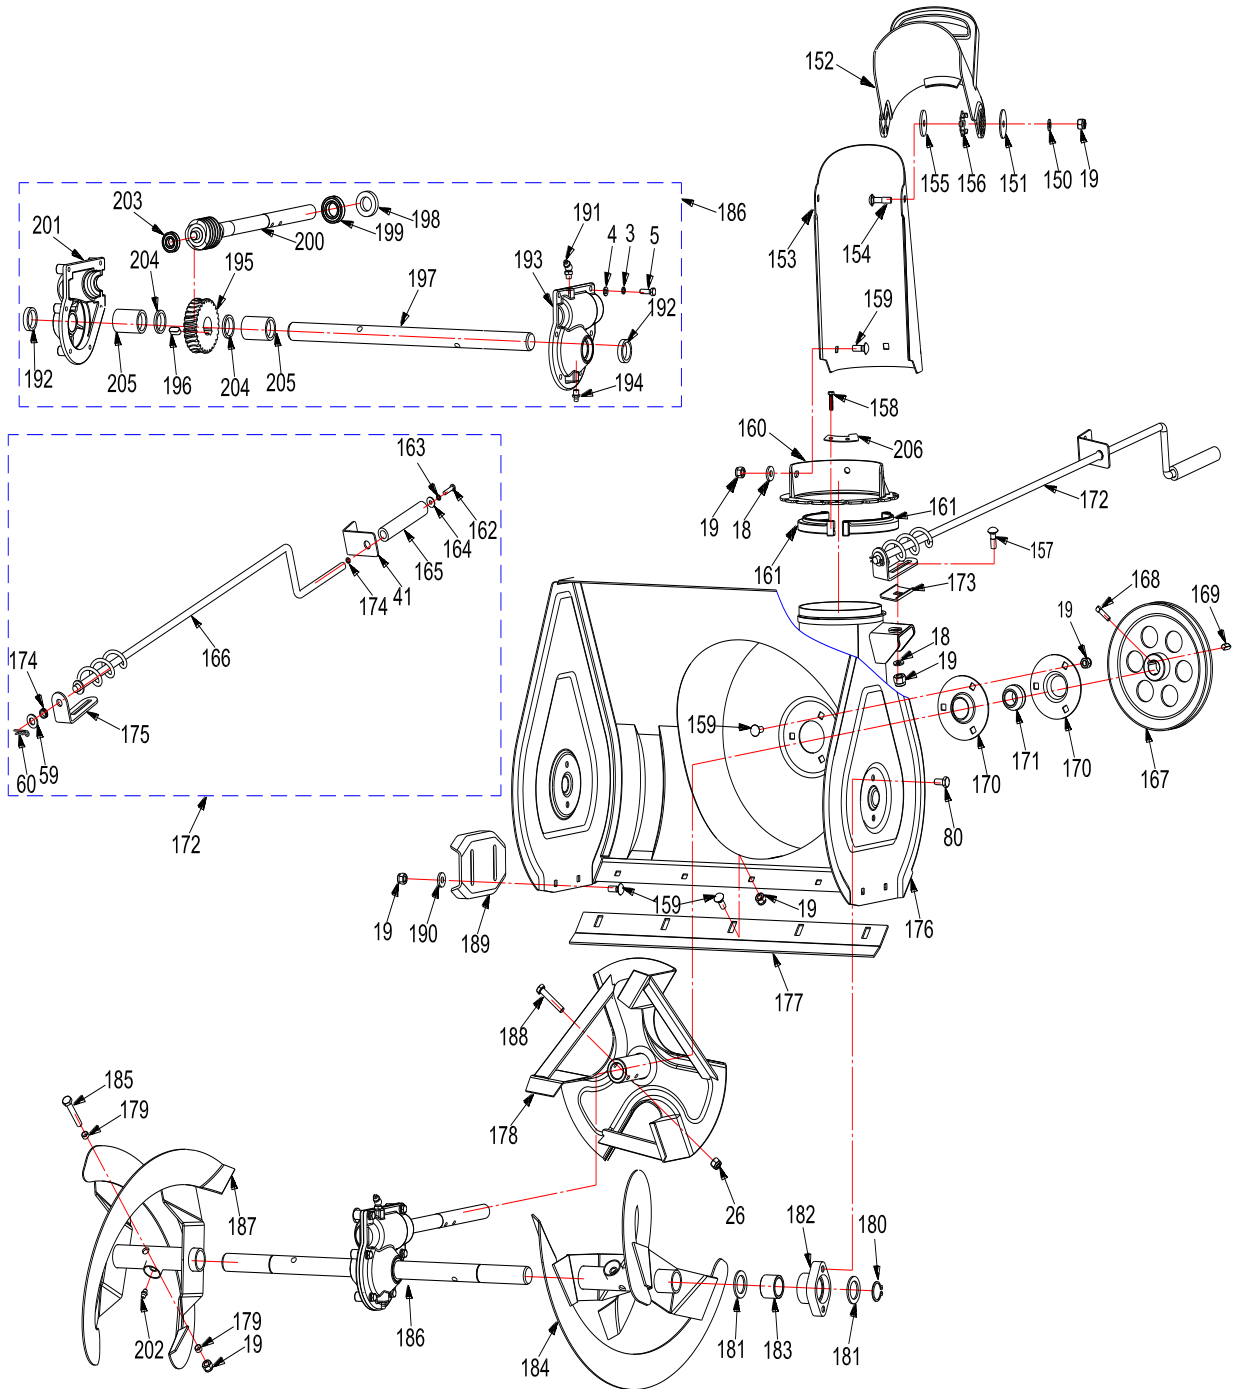

WORLDLAWN®

Blower Assembly

WORLDLAWN®

Blower Assembly

REF.	PART NO.	DESCRIPTION	22	24	REF.	PART NO.	DESCRIPTION	22	24
3	B93-6	Lock Washer M6	×	×	176	S223040	Front Frame	×	
4	B97.1-6	Flat Washer M6	×	×		S243040	Front Frame		×
5	B5783-620	Hex Hd Bolt M6×20	×	×	177	S223004	Scraper	×	
18	B97.1-8	Flat Washer M8	×	×		S243004	Scraper		×
19	B6182-8	Nut M8	×	×	178	S223080	Impeller Weldment	×	×
26	B6182-6	Nut M6	×	×	179	S223003	Spacer	×	×
41	S223155	Bracket	×	×	180	B894.1-22	Snap Ring M22	×	×
59	B97.1-10	Washer M10	×	×	181	S223002	Washer	×	×
60	XSZ56-1-17	Bolt M10 x 20	×	×	182	S223001	Bearing Housing	×	×
80	B5783-816	Hex Hd Bolt M8×16	×	×	183	B2685-222825	Bearing 22×28×25	×	×
150	B1972- A 16	Belleville spring A16-1	×	×	184	S223070	Auger-LH Weldment	×	
151	S223013	Washer M8	×	×		S243070	Auger-LH Weldment		×
152	S223140	Chute Deflector	×	×	185	S223007	Safety Pin	×	×
153	S223006	Chute	×	×	186	S223100	Gear Case Assembly	×	
154	B801-830	Hex Hd Bolt M8×30	×	×		S243100	Gear Case Assembly		×
155	S223008	Washer M8	×	×	187	S223060	Auger-RH Weldment	×	
157	B801-825	Hex Hd Bolt M8×25	×	×		S243060	Auger-RH Weldment		×
156	S223012	Friction Washer M8	×	×	188	B5782-645	Hex Hd Bolt M6×45	×	×
158	B5285-4.822F	Self-tapping Screw 4.8×22	×	×	189	S223005	Skid	×	×
159	B801-820	Hex Hd Bolt M8×20	×	×	190	2800006	Flat Washer M8	×	×
160	S223131	Chute Mount	×	×	191	B1153-8	Grease Fitting M8×1×45	×	×
161	S223132	Chute Retainer	×	×	192	S223310	Oil Seal	×	×
162	B823-510	Screw M5×10	×	×	193	S223302	Right Bushing Case	×	×
163	B93-5	Washer M5	×	×	194	S223101	Seal Bolt	×	×
164	B96-5	Washer M5	×	×	195	S223306	Worm Gear	×	×
165	S223154	Chute Control Rod Grip	×	×	196	B1096-818	Key 8×18	×	×
166	S223151	Rod-control, Chute	×	×	197	S223104	Output Shaft	×	
167	S223090	Pulley	×	×		S243104	Output Shaft		×
168	B84-620	Screw M6×20	×	×	198	13871-35207	Oil Seal FB35×20×7	×	×
169	B1096-620	Key 6×20	×	×	199	B/T61904RS	Bearing 61904-2RS	×	×
170	S223121	Bearing Housing	×	×	200	S223112	Worm Drive Shaft	×	×
171	B2687-203625	Bearing 20×36×25	×	×	201	S223301	Left Bushing Case	×	×
172	S223150	Discharge Chute Control Assy	×	×	202	B1152-6	Grease Fitting M6	×	×
173	S223152	Chute Control Plate	×	×	203	B/T16001RS	Bearing 16001-2RS	×	×
174	MCM-10-3	Bearing	×	×	204	S223311	Washer	×	×
175	S223009	Worm Bracket	×	×	205	B12613-222515	Bearing 25×22×15	×	×
					206	S223133	Chute Retainer Clip	×	×