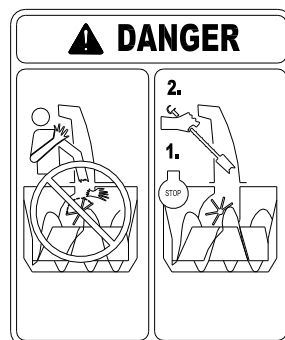

WORLDLAWN®

Wiring Harness

REF.	PART NO.	DESCRIPTION	22	24
44	B6177-8	Nut M8	×	×
47	S221060	Head Lamp	×	×
270	S220070	Wiring Harness	×	×

Decals

255

257

258

256