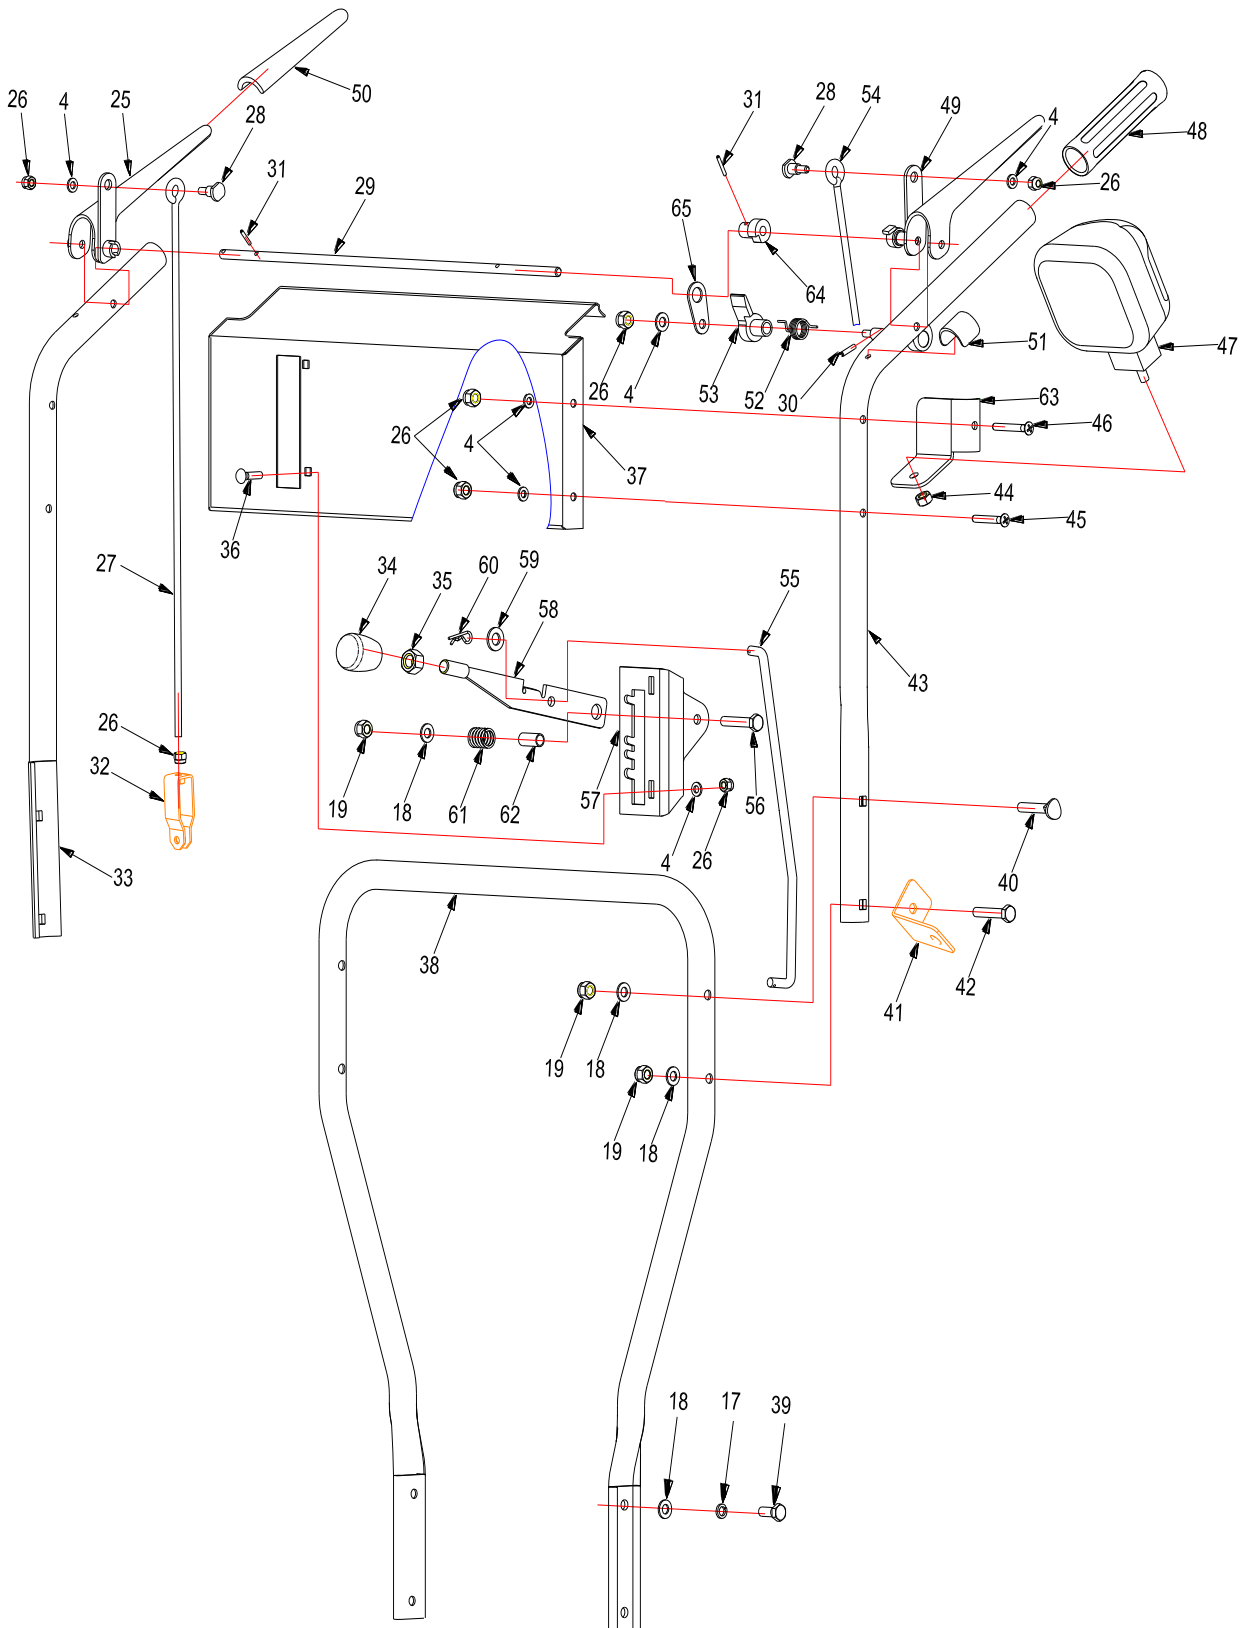

WORLDLAWN®

Handle Assembly

WORLDLAWN®

Handle Assembly

REF.	PART NO.	DESCRIPTION	22	24	REF.	PART NO.	DESCRIPTION	22	24
4	B97.1-6	Flat Washer M6	×	×	44	B6177-8	Nut M8	×	×
17	B93-8	Lock Washer M8	×	×	45	B820-640	Bolt M6×40	×	×
18	B97.1-8	Flat Washer M8	×	×	46	B820-645	Bolt M6×45	×	×
19	B6182-8	Locknut M8	×	×	47	S221060	Head Lamp	×	×
25	S221045	Drive Lever-RH	×	×	48	3306005	Handle Grip	×	×
26	B6182-6	Locknut M6	×	×	49	S221040	Drive Lever-LH	×	×
27	S221010	Auger/Blower Drive Rod	×	×	50	3306006	Drive Lever Grip	×	×
28	S221004	Shoulder Bolt	×	×	51	S221012	Drive Lever Pad	×	×
29	S221008	Shaft	×	×	52	S221017	Torsion Spring	×	×
30	B879.1-418	Roll Pin 4×18	×	×	53	S221015	Buckle	×	×
31	B879.1-3.516	Roll Pin 3.5×16	×	×	54	S221009	Wheel Drive Rod	×	×
32	S222135	Clevis	×	×	55	S221011	Shift Rod	×	×
33	S221050	Handle-RH	×	×	56	B5782-840	Hex Hd Bolt M8×40	×	×
34	B4141.11-1240	Knob M12×40	×	×	57	S221006	Shift Plate	×	×
35	B6172-12	Locknut M12	×	×	58	S221020	Speed Control Handle	×	×
36	B12-618	Hex Hd Bolt M6×18	×	×	59	B97.1-10	Flat Washer M10	×	×
37	S221030	Control Panel	×	×	60	XSZ56-1-17	Hair Pin Cotter Pin	×	×
38	S221001	Lower Handle	×	×	61	S221005	Compression Spring	×	×
39	B5783-818	Hex Hd Bolt M8×18	×	×	62	S221007	Gear Shift Bushing	×	×
40	XSZ56-1-15	Bolt M8×45 Carriage	×	×	63	S221013	Head Lamp Bracket	×	×
41	S223155	Chute Control Bracket	×	×	64	S221016	Drive Lock Bushing		
42	B5782-845	Hex Hd Bolt M8×45	×	×	65	S221014	Lock Link	×	×
43	S221055	Handle-LH	×	×