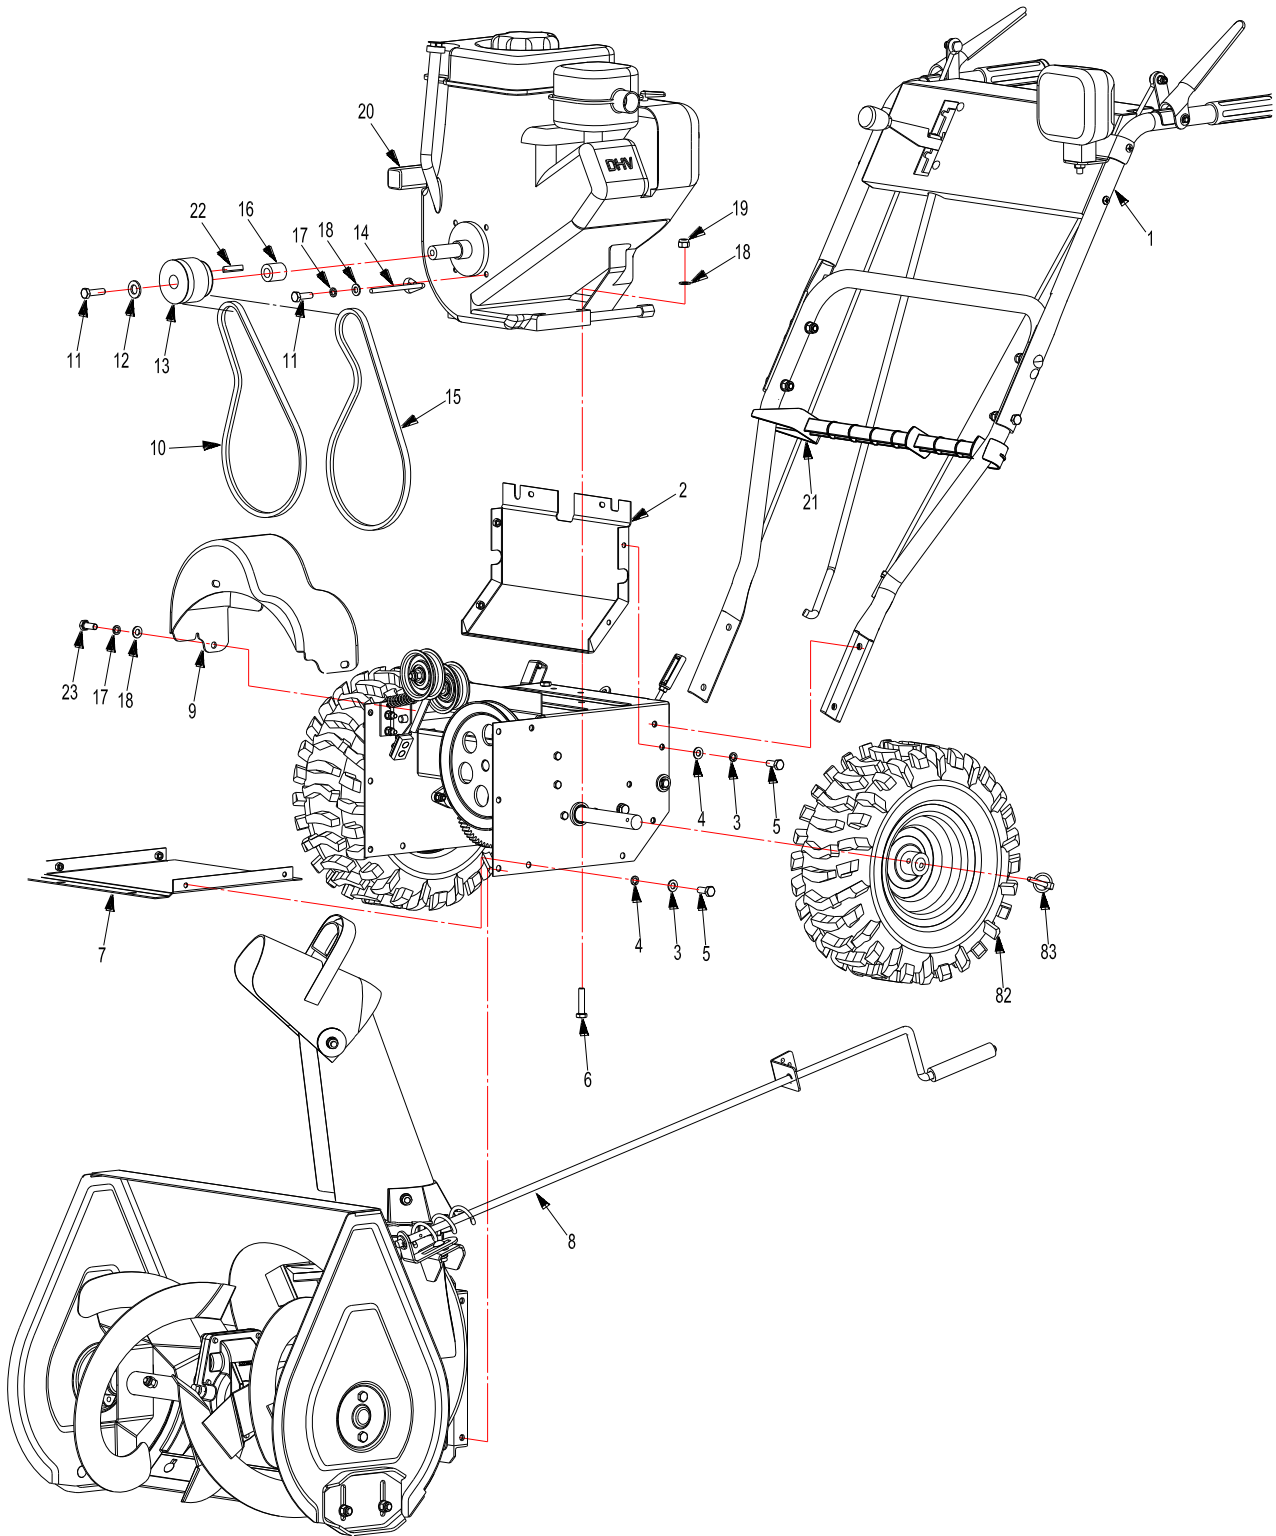

WORLDLAWN®

Snow thrower Assembly

WORLDLAWN®

Snow thrower Assembly

REF.	PART NO.	DESCRIPTION	22	24	REF.	PART NO.	DESCRIPTION	22	24
1	S221000	Handle Bar Assembly	×	×	14	S220054	Belt Guide	×	×
2	S220004	Upper Cover	×	×	15	S222005	Traction Drive Belt	×	×
3	B93-6	Lock Washer M6	×	×	16	S220051	Spacer	×	×
4	B97.1-6	Flat Washer M6	×	×	17	B93-8	Lock Washer M8	×	×
5	B5783-620	Hex Hd Bolt M6×20	×	×	18	B97.1-8	Flat Washer M8	×	×
6	B5783-835	Hex Hd Bolt M8×35	×	×	19	B6182-8	Locknut M8	×	×
7	S220005	Bottom Cover	×	×	20	S220055	Engine	×	
8	S223000	Auger and Housing Assembly	×			S240055	Engine		×
	S243000	Auger and Housing Assembly		×	21	S220006	Snow clean-out tool	×	×
9	S220060	Belt Cover	×	×	22	XSS46-02	Square Key	×	×
10	S223015	Auger/Impeller Drive Belt	×	×	23	B5783-820	Bolt M8×20	×	×
11	S220053	Bolt 5/16"-24UNF	×	×	82	S222080	Rear Wheel Assembly	×	×
12	XSZ56-2-17	5/16" Disc Spring Washer	×	×	83	3301010	Linchpin	×	×
13	S220052	Engine Pulley	×	×