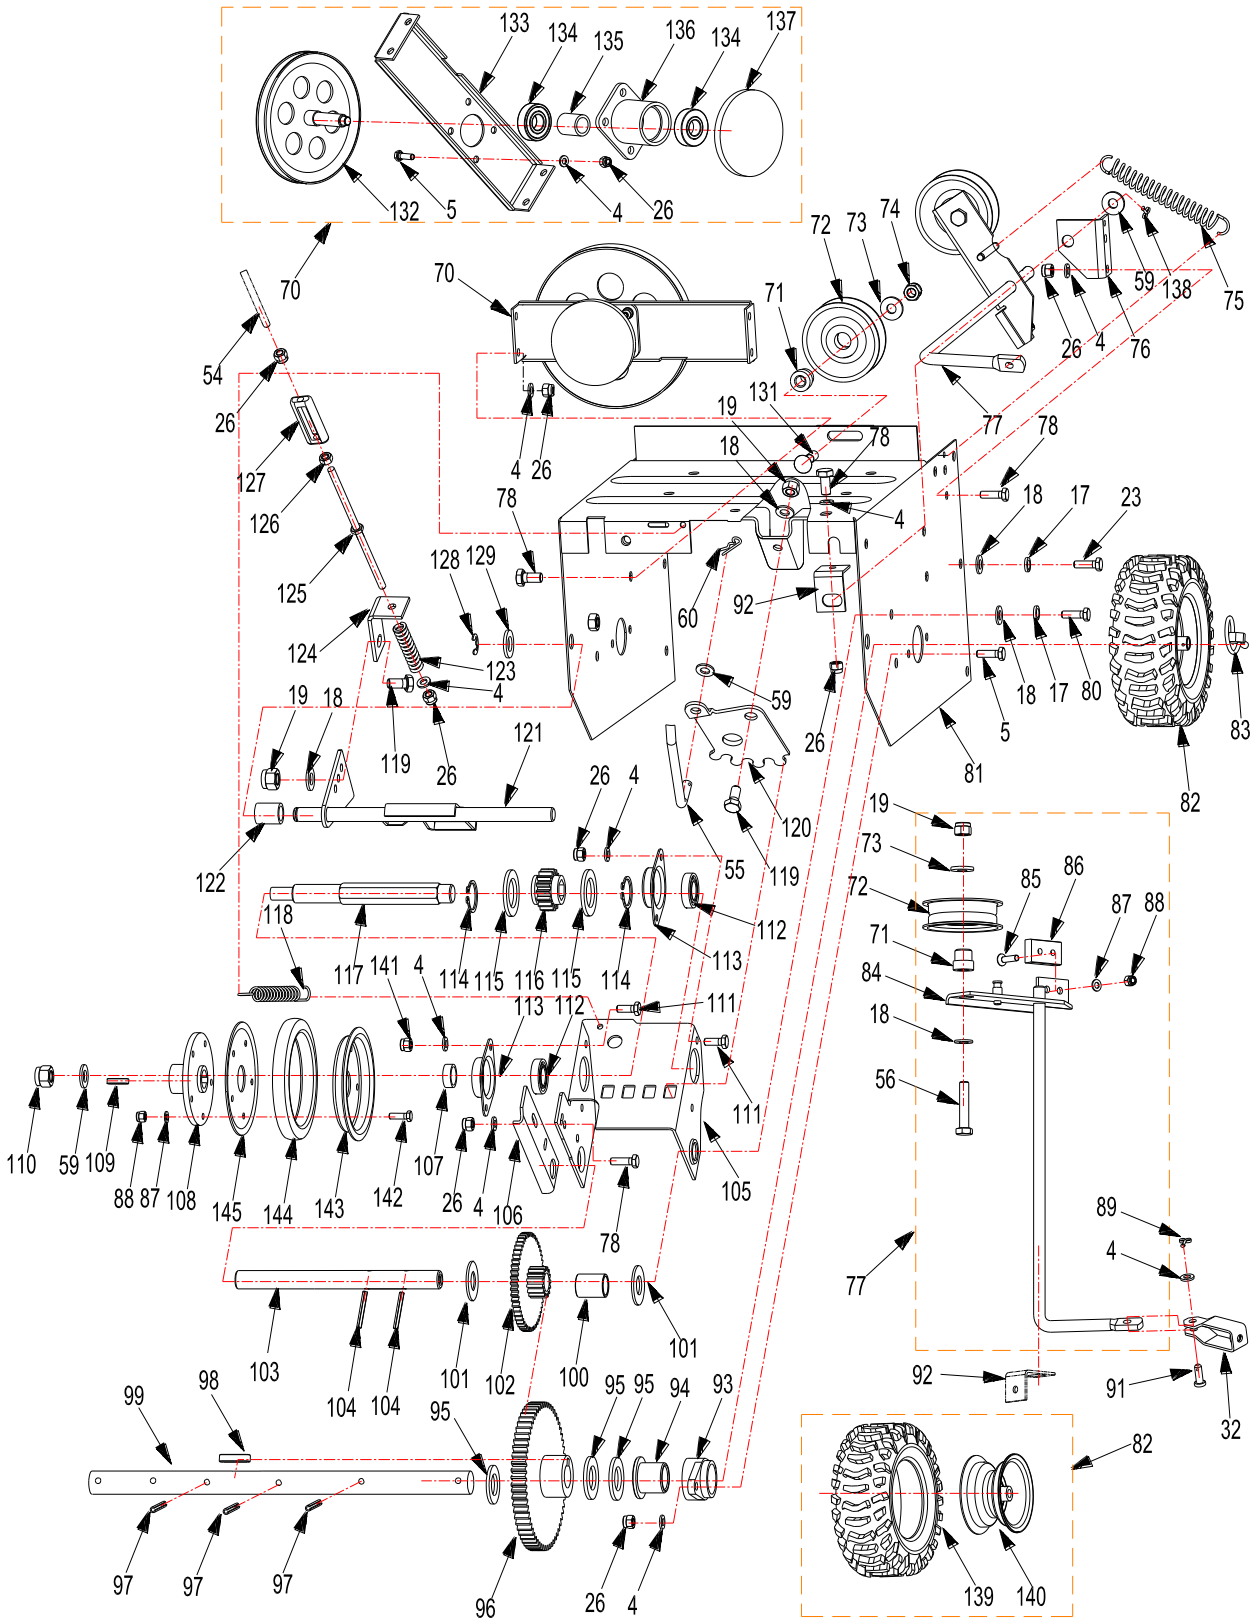

Engine Frame Assembly

WORLDLAWN®

Engine Frame Assembly

REF	PART NO.	DESCRIPTION	22	24
4	B97.1-6	Flat Washer M6	×	×
5	B5783-620	Hex Hd Bolt M6×20	×	×
17	B93-8	Lock Washer M8	×	×
18	B97.1-8	Flat Washer M8	×	×
19	B6182-8	Locknut M8	×	×
23	B5783-820	Bolt M8×20	×	×
26	B6182-6	Locknut M6	×	×
32	S222135	Clevis	×	×
54	S221009	Wheel Drive Rod	×	×
55	S221011	Shift Rod	×	×
56	B5782-840	Hex Hd Bolt M8×40	×	×
59	B97.1-10	Washer M10	×	×
60	XSZ56-1-17	Hair Pin Cotter Pin	×	×
70	S222050	Friction Drive Assembly	×	×
71	S222121	Bushing	×	×
72	2800034	Idler Pulley Assembly	×	×
73	3303018	Washer M8	×	×
74	B6184-8	Locknut M8	×	×
75	S222002	Drive Tension Spring	×	×
76	S222001	Clutch Bracket	×	×
77	S222120	Auger Clutch Rod Assembly	×	×
78	B5783-618	Hex Hd Bolt M6×18	×	×
80	B5783-816	Hex Hd Bolt M8×16	×	×
81	S222040	Engine Frame	×	×
82	S222080	RH Wheel and Tire	×	×
83	3301010	Linchpin	×	×
84	S222130	Auger Clutch Rod Weldment	×	×
85	B819-520	Screw M5×20	×	×
86	S222122	Brake Pad	×	×
87	B97.1-5	Flat Washer M5	×	×
88	B6182-5	Nut M5	×	×
89	B91-212	Cotter Pin 2×12	×	×
91	S222010	Clevis Pin	×	×
92	S222004	Clutch Mount Bracket	×	×
93	S222012	Bearing Housing	×	×
94	3301003	Flange Bushing	×	×
95	B97.1-20	Flat Washer M20	×	×
96	S222070	Internal Gear and Bushing	×	×
97	B879.1-535	Roll Pin 5×35	×	×
98	B1096-628	Square Key 6×28	×	×
99	S222013	Rear Axle	×	×
100	B2685-1620	Bearing 16×20×25	×	×
101	S222104	Spacer Washer	×	×