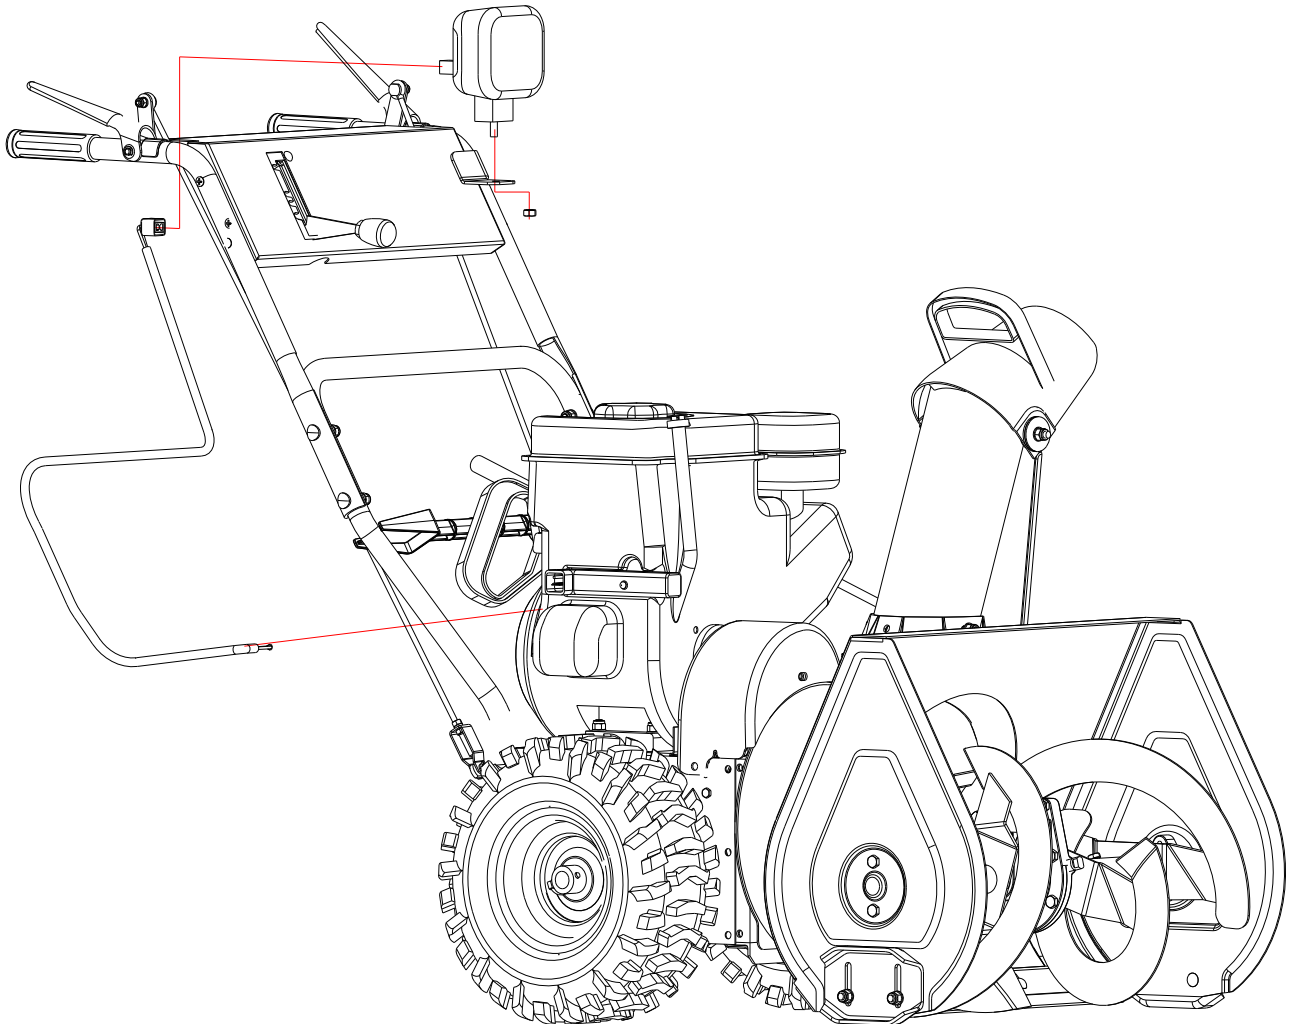

WORLDLAWN®

Wiring Harness

REF.	PART NO.	DESCRIPTION	22	24
44	B6177-8	Nut M8	×	×
47	S221060	Head Lamp	×	×
270	S220070	Wiring Harness	×	×