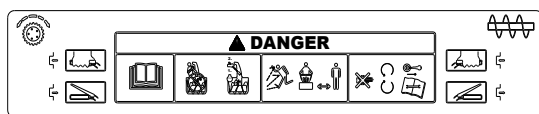

WORLDLAWN®

Wiring Harness

REF.	PART NO.	DESCRIPTION	22	24
44	B6177-8	Nut M8	×	×
47	S221060	Head Lamp	×	×
270	S220070	Wiring Harness	×	×

Decals

255

257

258

256