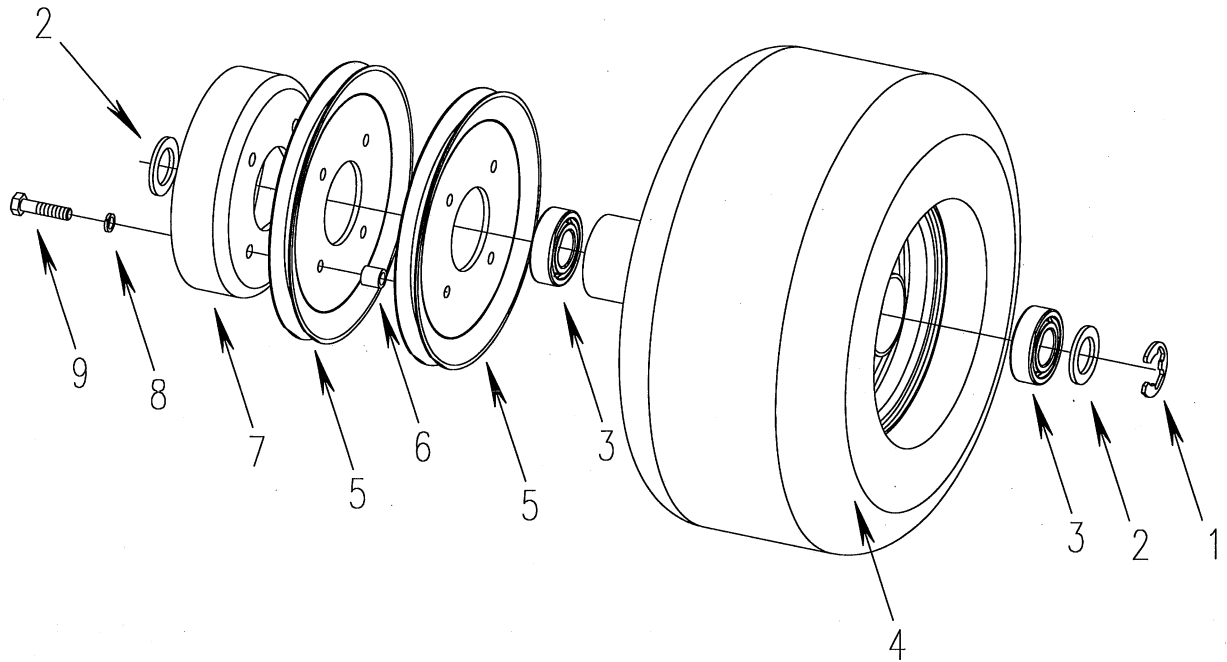

REF.	PART NO.	DESCRIPTION	WY48	WY48E	WY42	WY42E
1	XSZ56-2-06	Snap Ring 19	x	x	x	x
2	4809001	Washer	x	x	x	x
3	B276-6205RS	Bearing 6205-RS	x	x	x	x
4	4809100	Tire & Rim Assembly	x	x	x	x
5	4809002	Differential Pulley	x	x	x	x

REF.	PART NO.	DESCRIPTION	WY48	WY48E	WY42	WY42E
6	4809003	Spacer	x	x	x	x
7	4809004	Brake Drum	x	x	x	x
8	B93-8	Washer 8	x	x	x	x
9	B5783-835	Bolt M8*35	x	x	x	x
10