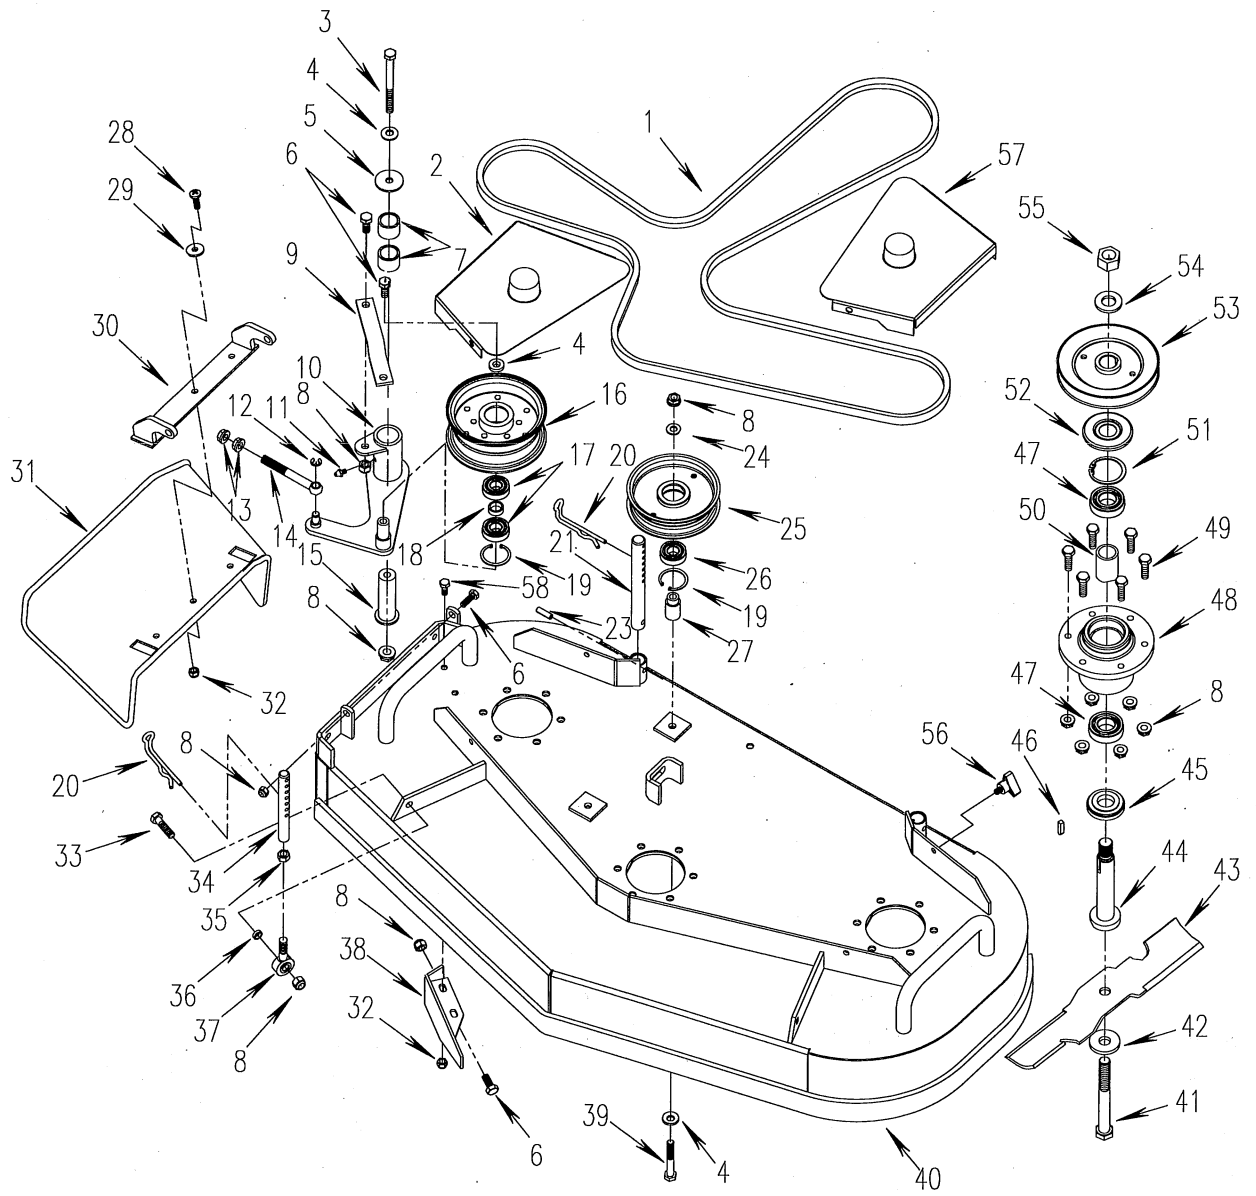

42" Mower Deck Assembly

42" Mower Deck Assembly

REF.	PARTNO.	DESCRIPTION	WY48	WY48E	WY42	WY42E	REF.	PARTNO.	DESCRIPTION	WY48	WY48E	WY42	WY42E
1	4200001	Drive Belt			x	x	31	4801021A	Discharge Chute			x	x
2	4201600	Right Safety Board			x	x	32	B6182-8	Nut M8			x	x
3	B5782-10120	Bolt M10*120			x	x	33	B5783-1040	Bolt M10×40			x	x
4	5201061	Busher			x	x	34	4801301	Front Adjustment			x	x
5	5201067	Spacer			x	x	35	B6170-10	Nut M10			x	x
6	B5783-1025	Bolt M10*25			x	x	36	4801302	Spacer			x	x
7	B2685-253225	Bearing25E8*32*25			x	x	37	B9163-10	Bearing SABJK10C			x	x
8	B6182-10	Nut M10			x	x	38	4801200	DischargeChuteAssembly			x	x
9	4201501	Bracket			x	x	39	B5782-1070	Bolt M10×70			x	x
10	4201510	Blade Brake Arm Assembly			x	x	40	4201100	Mower Deck Assembly			x	x
11	B1152-6	Grass Fitting M6			x	x	41	B5785-1660x	Bolt M6×1.5×60			x	x
12	B896-8	Snap Ring 8			x	x	42	5201042	Washer (1)			x	x
13	B6187.1-12	Nut M12			x	x	43	4201401	Blade			x	x
14	4201006	Shoulder Bolt M12×100			x	x		4201401A	Mulching Blade			x	x
15	5201066	Spacer			x	x	44	5201051	Core Shaft			x	x
16	5201064	IdlePulleyAssembly			x	x	45	5201043	Safety Board			x	x
17	B276-6203RS	Bearing 6203-2RS			x	x	46	B1096-B625	Key B6×25			x	x
18	5201077	Washer			x	x	47	B276-6205RS	Bearing 6205-2RS			x	x
19	B893.1-40	Spacer40			x	x	48	5201050	Spindle Housing			x	x
20	4800008	Latch-RH			x	x	49	B5783-1035	Bolt M10×35			x	x
	4800007	Latch-LH			x	x	50	5201049	Spacer			x	x
21	4801005	Height Adjustment			x	x	51	B893-52	Snap Ring52			x	x
23	B879-826	Pin8×26			x	x	52	5201044	Safety Board			x	x
24	B893.1-40	Spacer40			x	x	53	5201045	Idle pulley Assembly			x	x
25	5201012	IdlerPulleyAssembly			x	x	54	5201048	Washer (2)			x	x
26	B276-6203RS	Bearing 6203-2RS			x	x	55	B6171-20x	Nut M20×1.5			x	x
27	5201011	Spacer			x	x	56	3302190	Knob Bolt			x	x
28	B818-825	Screw M8*25			x	x	57	4201700	Safety Board			x	x
29	3303034	Washer			x	x	58	B5783-825	Bolt M8×25			x	x
30	4801022A	Bracket			x	x	59