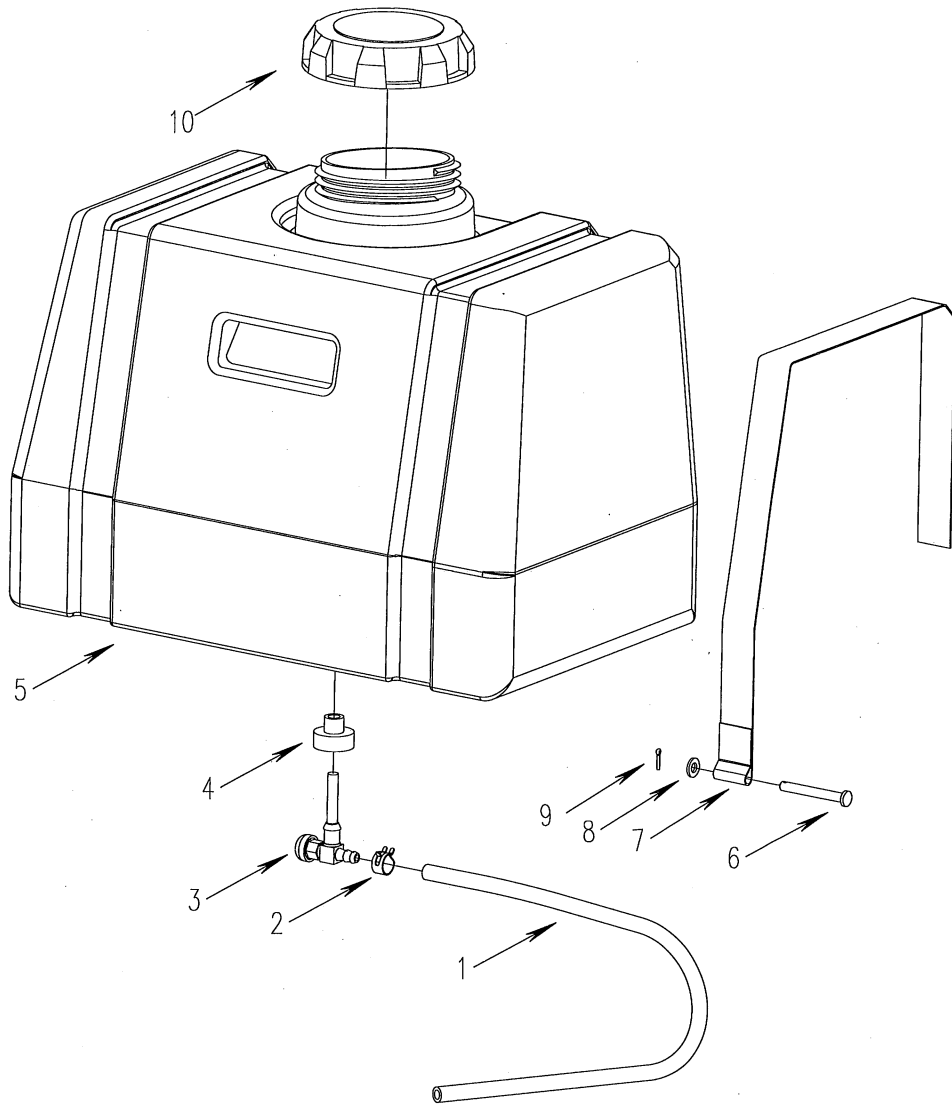

Fuel Tank Assembly

REF.	PARTNO.	DESCRIPTION	WY48	WY48E	WY42	WY42E
1	4805004	Fuel Line	x	x	x	x
2	3307025	Hose Clamp	x	x	x	x
3	3307024	Fuel Tank Shut-off	x	x	x	x
4	3307023	Fuel Tank Bushing	x	x	x	x
5	4805001	Fuel Tank	x	x	x	x
6	4805002	Rubber Strip	x	x	x	x

REF.	PARTNO.	DESCRIPTION	WY48	WY48E	WY42	WY42E
7	4805011	Mounting Strap	x	x	x	x
8	B97.1-6	Washer M6	x	x	x	x
9	B91-210	Pin2*10	x	x	x	x
10	4805005	Gas Cap	x	x	x	x
	4805005A	Gas Cap (with oilmeter)	x	x	x	x
11