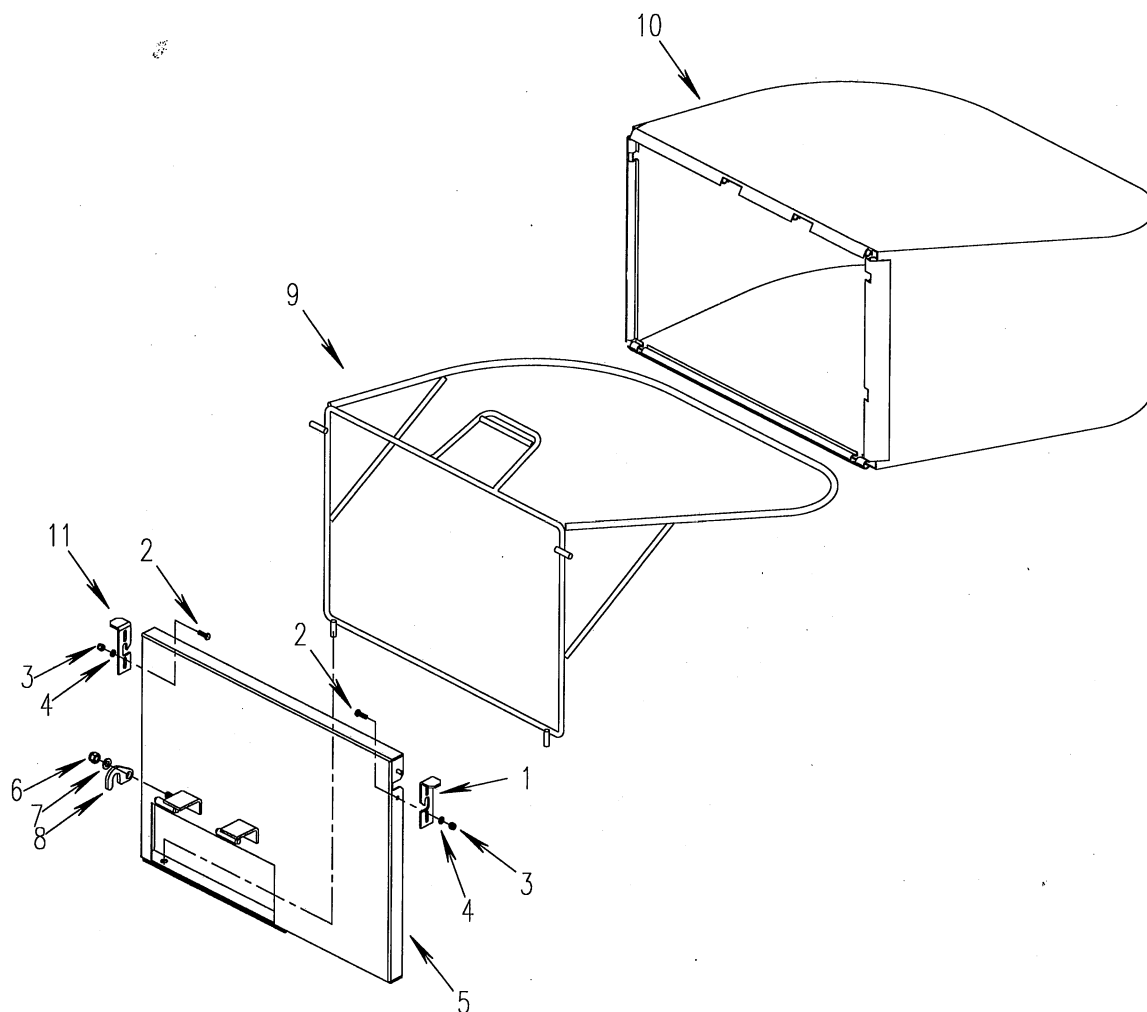

Grass Catcher Assembly

REF.	PARTNO.	DESCRIPTION	WY48	WY48E	WY42	WY42E
1	2802202	Grass latcher	x	x	x	x
2	B823-520	Screw M5*20	x	x	x	x
3	B6182-5	Nut M5	x	x	x	x
4	B97.1-5	Washer 5	x	x	x	x
5	4810100	GrassCatcherMountweldment	x	x	x	x

REF.	PARTNO.	DESCRIPTION	WY48	WY48E	WY42	WY42E
6	B6182-8	Nut M8	x	x	x	x
7	B97.1-8	Washer 8	x	x	x	x
8	4810101	Lock Catch	x	x	x	x
9	4810200	GrassCutterWireFrame	x	x	x	x
10	4810300	Grass Catch	x	x	x	x