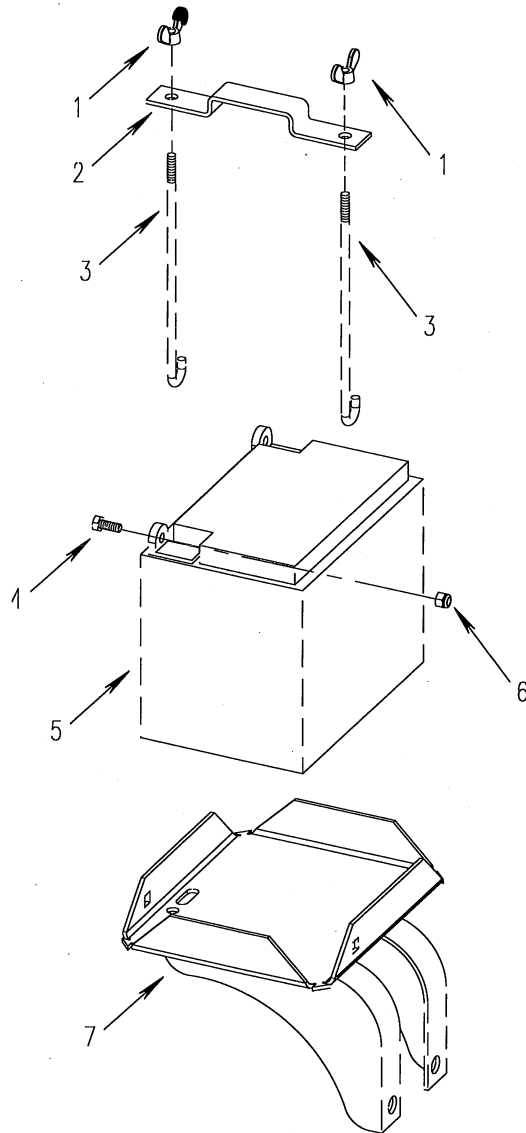

Battery Assembly(Electrical Start-up)

REF.	PARTNO.	DESCRIPTION	WY48	WY48E	WY42	WY42E
1	B62-6	Nut M6		x		x
2	5208202	Battery Bracket		x		x
3	5208203	Hook Rod		x		x
4	B5783-616	Bolt M6×16		x		x
5	5208201	12V Battery		x		x
6	B6182-6	Nut M6		x		x
7	4814100	Battery Splint		x		x