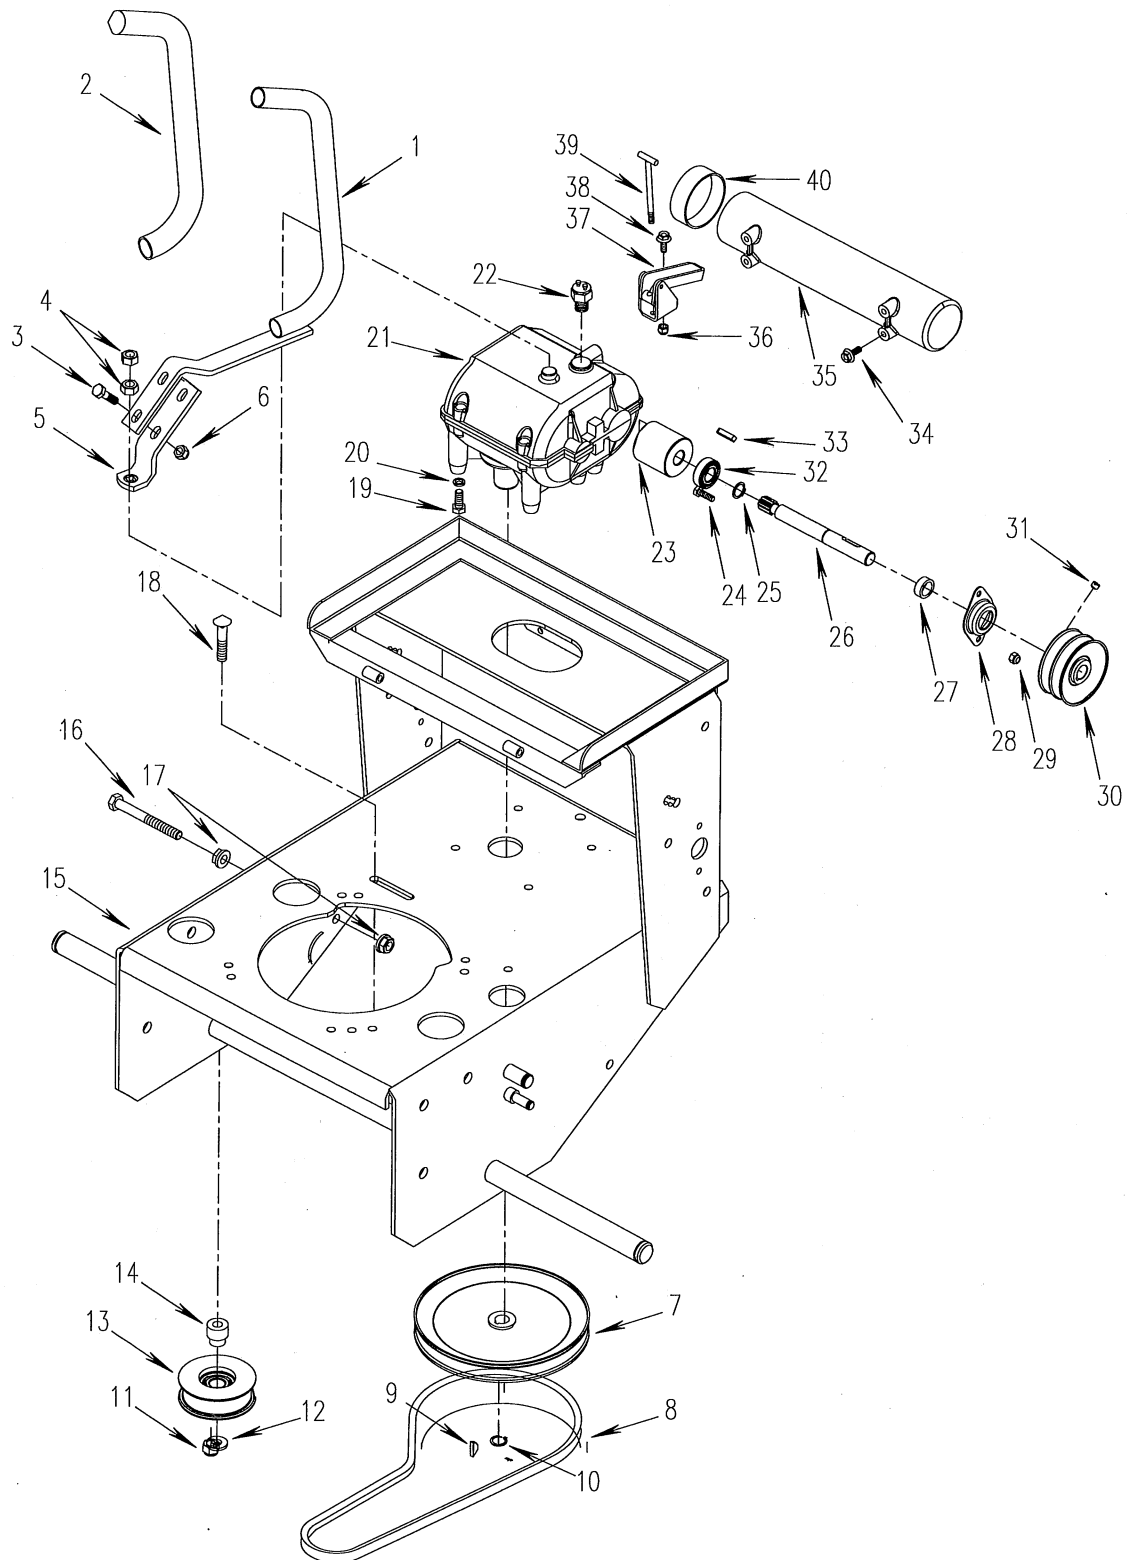

Engine Frame Assembly

Engine Frame Assembly

REF.	PART NO.	DESCRIPTION	WY48	WY48E	WY42	WY42E
1	4802400	GearShiftAssembly	x	x	x	x
2	4802004	Robber Pad	x	x	x	x
3	B5783-825	Bolt M8*25	x	x	x	x
4	4802010	Nut 3/8-24 UNF	x	x	x	x
5	4802007	Gear Shift	x	x	x	x
6	B6182-8	Nut M8	x	x	x	x
7	4802300	TransmissionDrivePulley	x	x	x	x
8	4800006	Transmission Drive Belt	x	x	x	x
9	4802011	Key Woodruff	x	x	x	x
10	B894.1-16	Spacer16	x	x	x	x
11	B6182-10	Nut M10	x	x	x	x
12	4808002	Washer	x	x	x	x
13	4808001	Idle Pulley Assembly	x	x	x	x
14	4808003	Spacer	x	x	x	x
15	4802100	Engine Frame Assembly	x	x	x	x
16	B5782-1090	Bolt M10×90	x	x	x	x
17	B6187.1-10	Nut M10	x	x	x	x
18	B801-1050	Bol tM10×50	x	x	x	x
19	4802012	Bolt 5/16-18×3/4	x	x	x	x
20	B93-8	Washer M8	x	x	x	x

REF.	PART NO.	DESCRIPTION	WY48	WY48E	WY42	WY42E
21	4802500	Transmission	x	x	x	x
22	4807006	Neutral Shaft Switch	x	x	x	x
23	4802008	Coupler Shaft	x	x	x	x
24	B5783-620	Bolt M6×20	x	x	x	x
25	B894.1-16	Spacer16	x	x	x	x
26	4802005	Drive bearing	x	x	x	x
27	4802006	Spacer	x	x	x	x
28	2800011	Spindle Housing	x	x	x	x
29	B6182-6	Nut M6	x	x	x	x
30	4802200	DrivePulleyAssembly	x	x	x	x
31	B73-6	Screw M8×6	x	x	x	x
32	99502H	Bearing 99502H-2RS	x	x	x	x
33	B1096-525	Key 5×25	x	x	x	x
34	B5782-6313F	Screw ST6.3*13	x	x	x	x
35	2800051	Tool Kit	x	x	x	x
36	B6182-6	Nut M6	x	x	x	x
37	4802710	Bracket Rivet	x	x	x	x
38	B5787-616	Nut M6*16	x	x	x	x
39	4802720	Control Rod	x	x	x	x
40	2800052	Tool Kit Cap	x	x	x	x