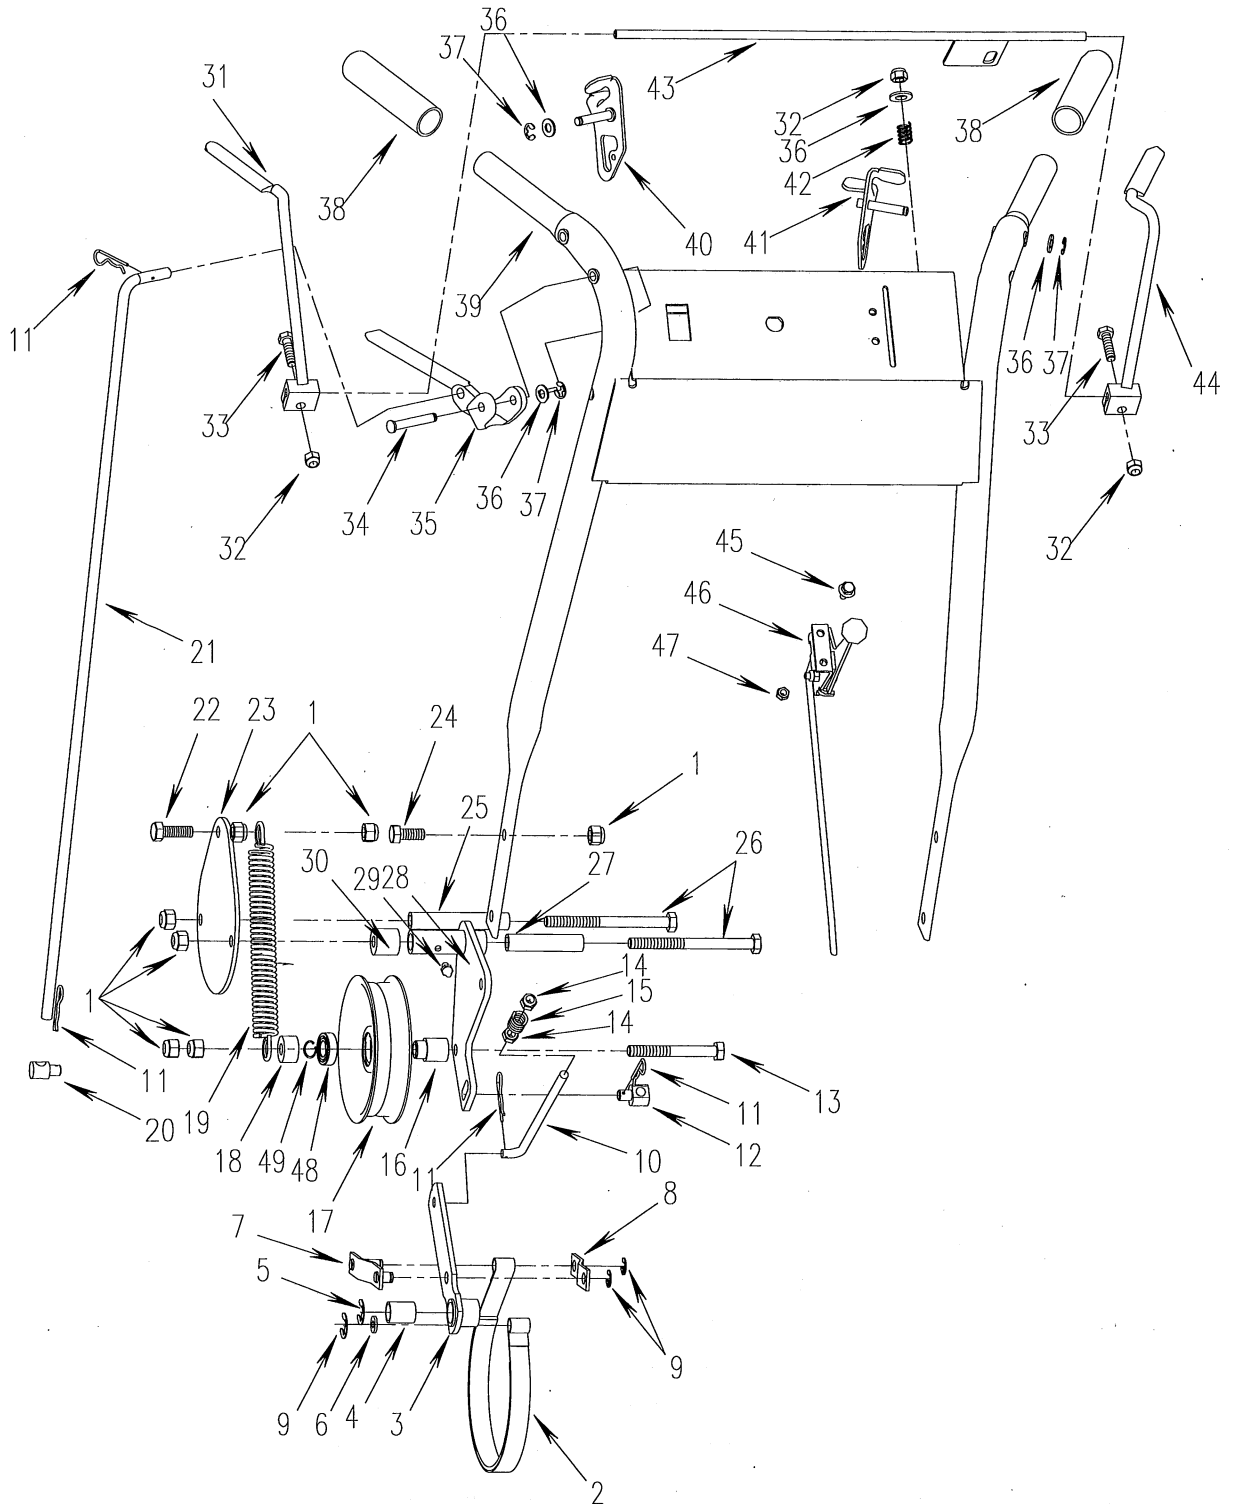

Handle Bar and Console

Handle Bar and Console

REF.	PARTNO.	DESCRIPTION	WY48	WY48E	WY42	WY42E
1	B6182-10	Nut M10	x	x	x	x
2	4806430	Brake Band	x	x	x	x
3	4806410	Brake Lever	x	x	x	x
4	B2685-162025	Bearing16*20*25	x	x	x	x
5	B896-8	Snap Ring8	x	x	x	x
6	B97.1-10	Washer 10	x	x	x	x
7	4806420	ControlRodAssembly	x	x	x	x
8	4806401	Control Rod	x	x	x	x
9	B896-8	Snap Ring 8	x	x	x	x
10	4806001	Brake Rod	x	x	x	x
11	4806002	Hair Pin	x	x	x	x
12	4806010	Swivel Joint	x	x	x	x
13	B5782-1085	Bolt 10X85	x	x	x	x
14	B6182-8	Nut M8	x	x	x	x
15	2800017	Tension Spring	x	x	x	x
16	4806101	Spacer	x	x	x	x
17	5201012	IdlerPulleyAssembly	x	x	x	x
18	4806102	Cushion	x	x	x	x
19	4806004	Idler Spring	x	x	x	x
20	4806003	Swivel Joint	x	x	x	x
21	4806006	Control Rod Steering	x	x	x	x
22	B5783-1040	Bolt M10X40	x	x	x	x
23	4806005	Idler Bracket	x	x	x	x
24	B5787-1030	Bolt M10X25	x	x	x	x
25	4806012	Spacer	x	x	x	x

REF.	PARTNO.	DESCRIPTION	WY48	WY48E	WY42	WY42E
26	B5782-10125	Bolt M10X125	x	x	x	x
27	4806007	Spacer	x	x	x	x
28	4806300	Idler Bracket RH	x	x	x	x
29	B1152-6	Grease Fitting M6	x	x	x	x
30	4806008	Cushion	x	x	x	x
31	4806730	Handle Grip RH	x	x	x	x
32	B6182-8	Nut M8	x	x	x	x
33	B5783-830	Bolt M8X30	x	x	x	x
34	4806011	Bolt	x	x	x	x
35	4806009	OperatorPresenceControl	x	x	x	x
36	B97.1-8	Washer 8	x	x	x	x
37	B896-6	Snap Ring 6	x	x	x	x
38	3306005	Handle Grip	x	x	x	x
39	4806200	HandleBarAssembly	x	x	x	x
40	4806801	Neutral Latch-RH	x	x	x	x
41	4806901	Neutral Latch-LH	x	x	x	x
42	4806013	Tension Spring	x	x	x	x
43	4806720	Control Rod	x	x	x	x
44	4806710	Handle Grip-LH	x	x	x	x
45	B5787-6*16	Screw M6*16	x	x	x	x
46	3306004	ThrottleControlAssembly	x	x	x	x
47	B6182-6	Nut M6	x	x	x	x
48	B276-6203RS	Bearing 6203-2RS	x	x	x	x
49	B893.1-40	Snap Ring 40	x	x	x	x
50