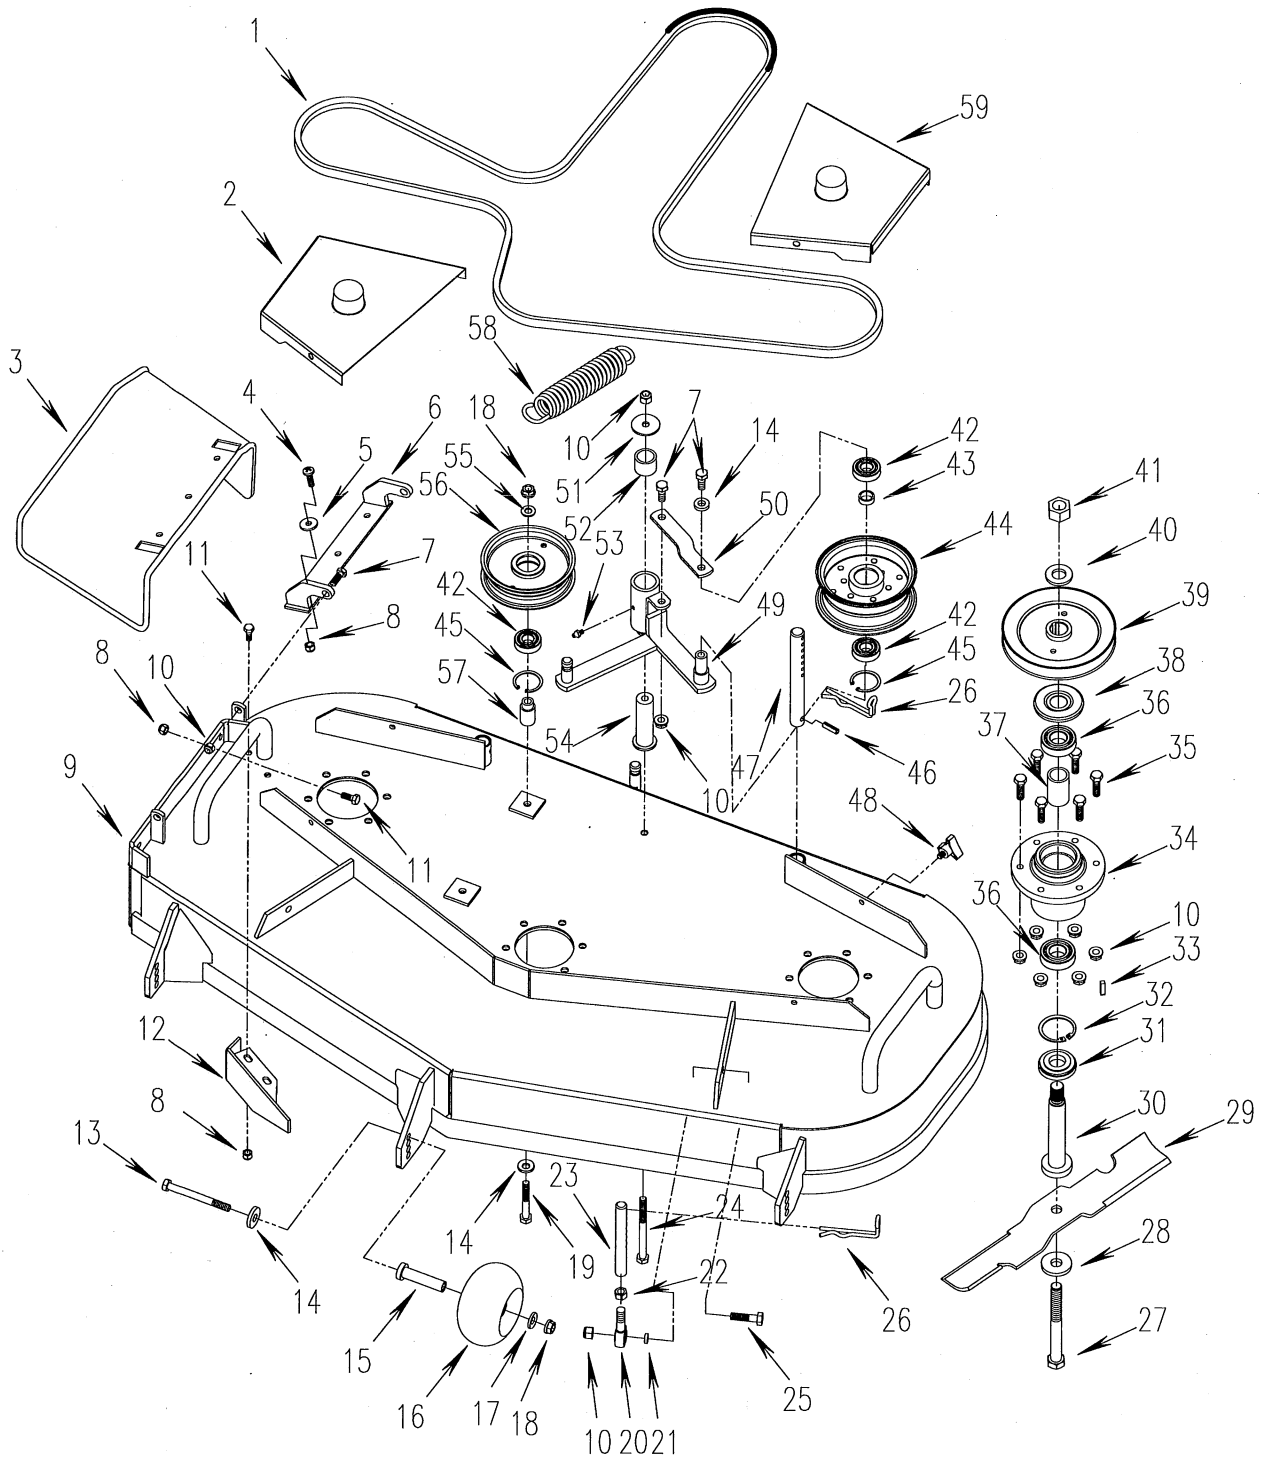

# Mower Assembly

REF.	PART NO.	DESCRIPTION	WY48	WY48E	WY42	WY42E
1	4803000	48" Belt Cover Assembly	x	x		
	4203000	42" Belt Cover Assembly			x	x
2	4801000	48" Mower Deck Assembly	x	x		
	4201000	42" Mower Deck Assembly			x	x
3	4809000	Rear Caster Assembly	x	x	x	x
4	4800004	Drive Belt	x	x	x	x
5	4814000	Battery Assembly	x	x	x	x

# 48" Mower Deck Assembly

REF.	PART NO.	DESCRIPTION	WY48	WY48E	WY42	WY42E
1	4800005	Blade Drive Belt	x	x		
2	4801600	Bracket-RH	x	x		
3	4801020A	Discharge Chute	x	x		
4	B818-825	Screw M8*25	x	x		
5	3303034	Washer	x	x		
6	4801022A	Discharge Chute	x	x		
7	B5783-1025	Bolt M10×25	x	x		
8	B6182-8	Nut M8	x	x		
9	4801100	Mower Deck	x	x		
10	B6182-10	Nut M10	x	x		
11	B5783-825	Bolt M8×25	x	x		
12	4801200	Grass Board	x	x		
13	B5782-10100	Bolt M10×100	x	x		
14	5201061	Washer	x	x		
15	5201082	Caster Wheel Bushing	x	x		
16	5201081	Caster Wheel	x	x		
17	5201083	Washer	x	x		
18	B6187.1-10	Nut M10	x	x		
19	B5782-1070	Bolt M10×70	x	x		
20	B9163-10	Bearing SARJK10C	x	x		
21	4801302	Spacer	x	x		
22	B6170-86	Nut M10	x	x		
23	4801301	Panel	x	x		
24	B5782-10120	Bolt M10*120	x	x		
25	B5783-1040	Bolt M10×40	x	x		
26	4800007	Bolt-LH	x	x		
	4800008	Bolt-RH	x	x		
27	B5785-1660x	Bolt M16×1.5×60	x	x		
28	5201042	Washer (1)	x	x		
29	4801401	Blade	x	x		
	4801401A	Mulching Blade	x	x		