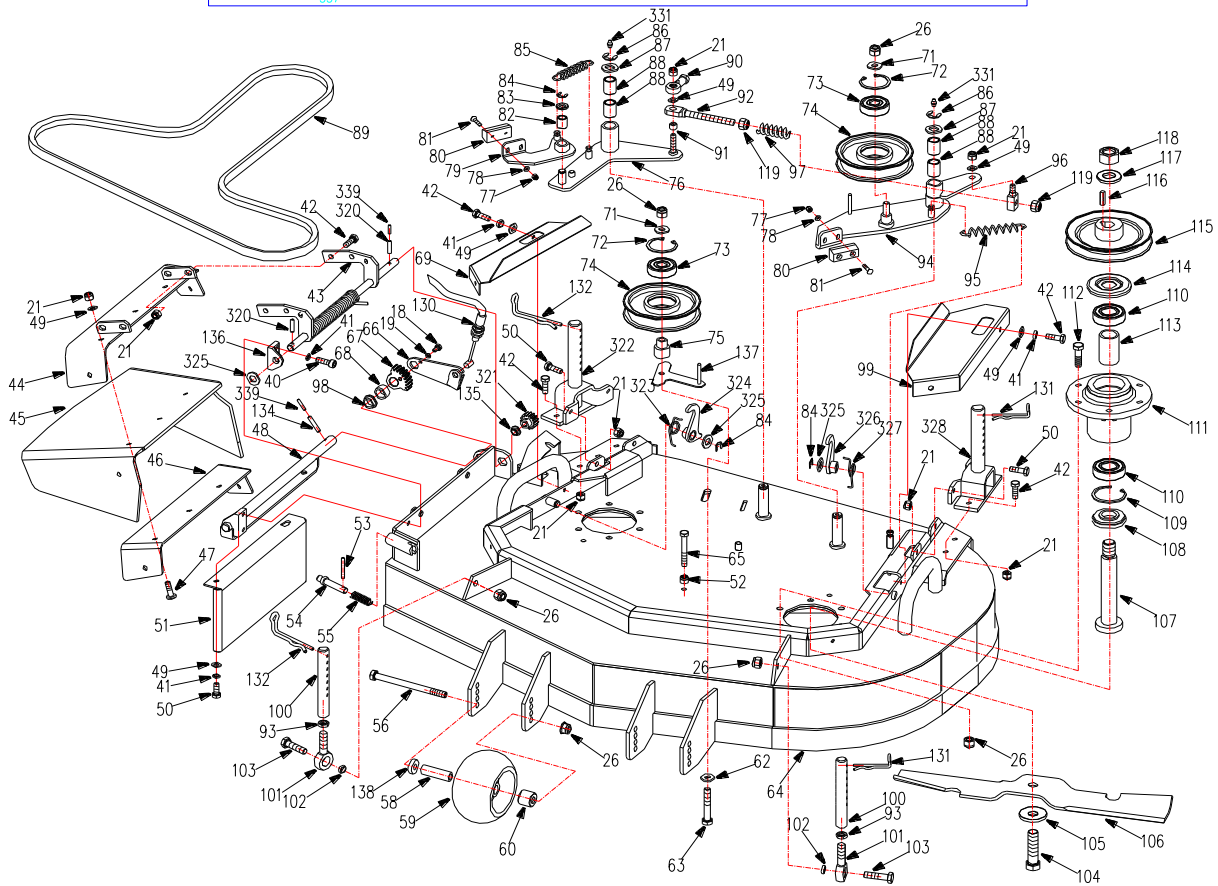

Mower Assembly

WORLDLAWN®

Front Frame Assembly

WORLDLAWN®

Front Frame Assembly

REF.	PART NO.	DESCRIPTION	36	36E
1A	3600011A	Belt Cover (without light)	×	×
2	3302190	3-Arm Knob	×	×
3	B1155-8	Grease Fitting M8	×	×
4	B896-15	Snap Ring M15	×	×
5	3601017	Washer M20	×	×
6	3301003	Flange Bushing	×	×
7	3601100	Caster Mount Weldment	×	×
8	4803200	Caster Wheel Yoke	×	×
9	B5782-12140	Bolt M12×140	×	×
10	4803001	Axle Tube	×	×
11	4803100	Caster Wheel Assembly	×	×
12	B6182-12	Locknut M12	×	×
18	B5783-612	Hex Hd Bolt M6×12	×	×
19	B93-6	Split Lock Washer M6	×	×
20	B97.1-6	Flat Washer M6	×	×
21	B6182-8	Locknut M8	×	×

REF.	PART NO.	DESCRIPTION	36	36E
22	3601140	Belt Cover	×	×
23	3601020	Clamp	×	×
24	B5783-816	Hex Hd Bolt M8×16	×	×
25	B5783-1030	Hex Hd Bolt M10×30	×	×
26	B6182-10	Locknut M10	×	×
32	3200011	Cover	×	×
33	3201005	Washer	×	×
35	3601016	Flange Bushing (Rear)	×	×
36	B894.2-30	Snap Ring M30	×	×
38	3601015	Flange Bushing (Front)	×	×
39	B894.2-25	Snap Ring M25	×	×
398	4803103	End Sleeve	×	×
399	4803101	Tire	×	×
400	4803104	Bearing	×	×
401	4803102	Wheel Hub	×	×
402	3301055	Grease Fitting	×	×

WORLDLAWN®

Mower Deck Assembly

REF.	PART NO.	DESCRIPTION	36	36E
18	B5783-612	Hex Hd Bolt M6×12	×	×
19	B93-6	Split Lock Washer M6	×	×
20	B97.1-6	Flat Washer M6	×	×
21	B6182-8	Locknut M8	×	×
26	B6182-10	Locknut M10	×	×
40	B70-825	Screw M8×25	×	×
41	B93-8	Split Lock Washer M8	×	×

REF.	PART NO.	DESCRIPTION	36	36E
42	B5783-825	Hex Hd Bolt M8×25	×	×
49	B97.1-8	Flat Washer M8	×	×
50	B5783-820	Hex Hd Bolt M8×20	×	×
52	B6170-8	Locknut M8	×	×
71	3302058	Washer M10	×	×
82	B2685-121618	Oilite Bronze Bearing 12×16×18	×	×
86	B896-12	Snap Ring M12	×	×
87	5002162	Washer	×	×
88	B2685-162025	Bearing 16×20×25	×	×
112	B5783-1035	Hex Hd Bolt M10×35	×	×