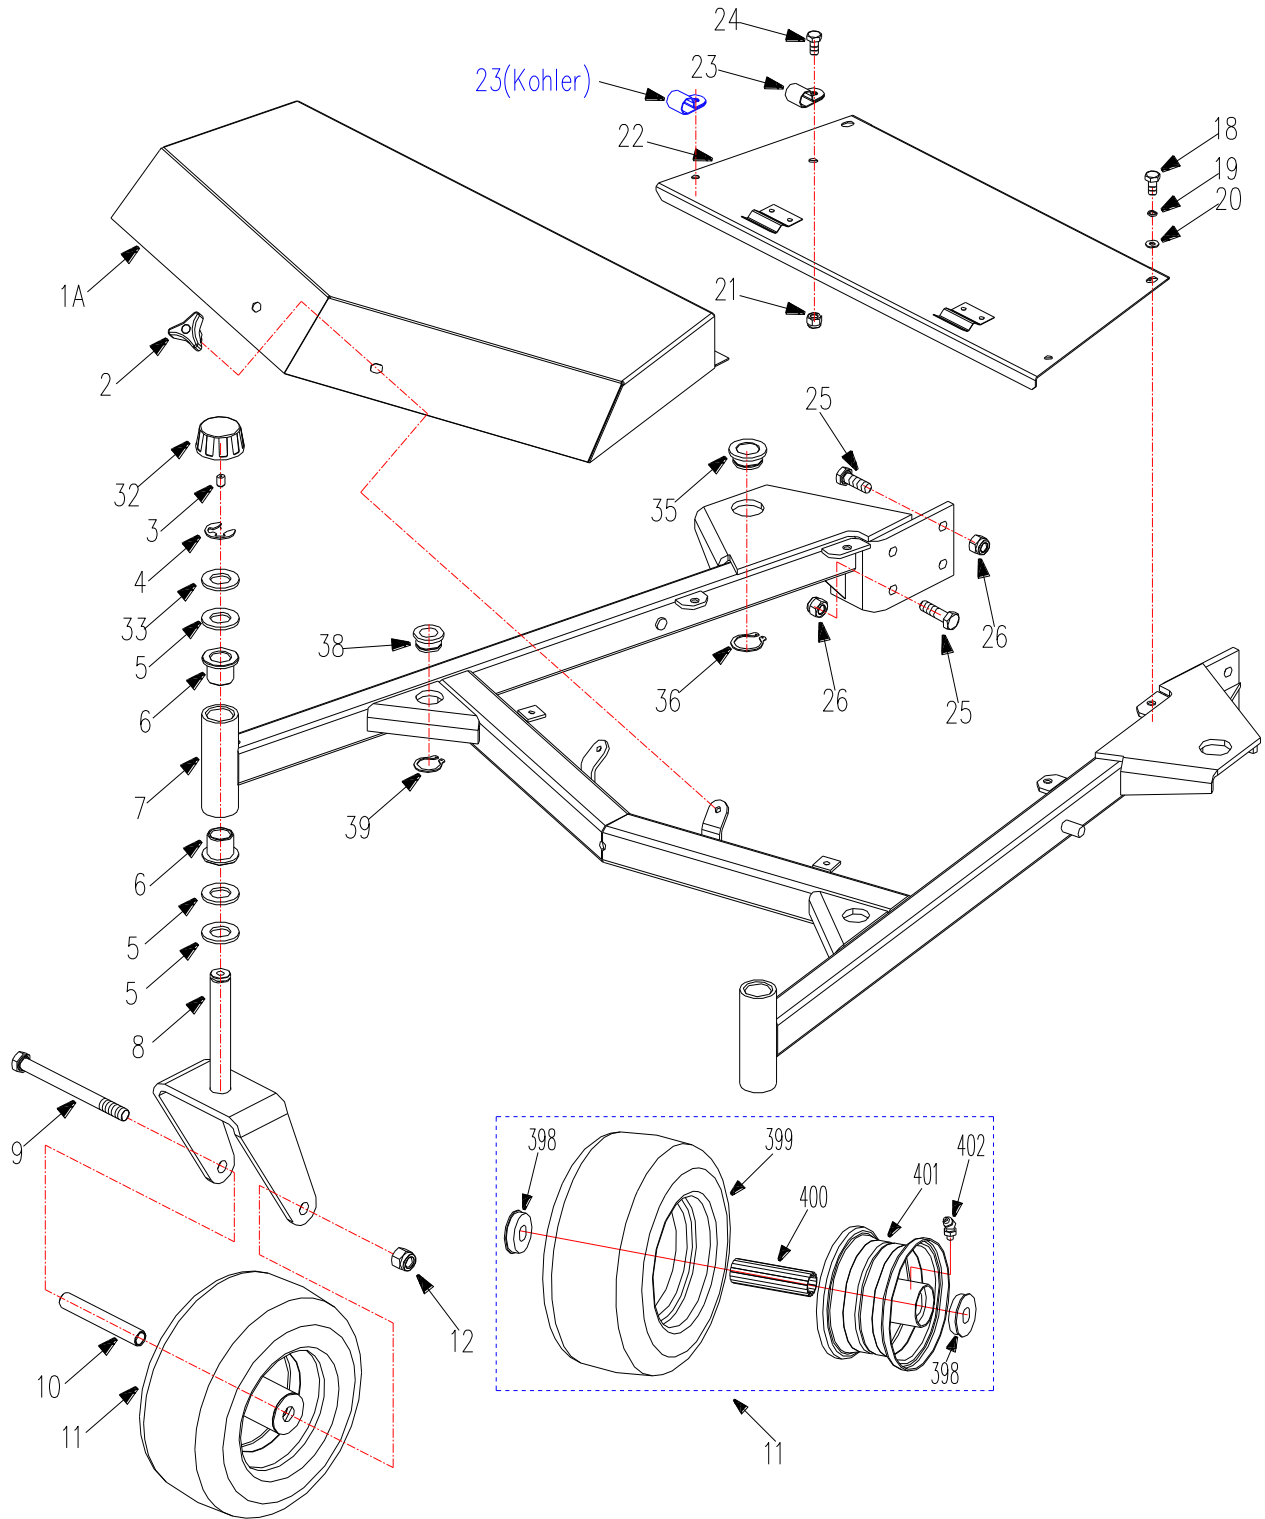

Mower Assembly

WORLDLAWN®

Front Frame Assembly

WORLDLAWN®

Front Frame Assembly

REF.	PART NO.	DESCRIPTION	36	36E
1A	3600011A	Belt Cover (without light)	×	×
2	3302190	3-Arm Knob	×	×
3	B1155-8	Grease Fitting M8	×	×
4	B896-15	Snap Ring M15	×	×
5	3601017	Washer M20	×	×
6	3301003	Flange Bushing	×	×
7	3601100	Caster Mount Weldment	×	×
8	4803200	Caster Wheel Yoke	×	×
9	B5782-12140	Bolt M12×140	×	×
10	4803001	Axle Tube	×	×
11	4803100	Caster Wheel Assembly	×	×
12	B6182-12	Locknut M12	×	×
18	B5783-612	Hex Hd Bolt M6×12	×	×
19	B93-6	Split Lock Washer M6	×	×
20	B97.1-6	Flat Washer M6	×	×
21	B6182-8	Locknut M8	×	×

REF.	PART NO.	DESCRIPTION	36	36E
22	3601140	Belt Cover	×	×
23	3601020	Clamp	×	×
24	B5783-816	Hex Hd Bolt M8×16	×	×
25	B5783-1030	Hex Hd Bolt M10×30	×	×
26	B6182-10	Locknut M10	×	×
32	3200011	Cover	×	×
33	3201005	Washer	×	×
35	3601016	Flange Bushing (Rear)	×	×
36	B894.2-30	Snap Ring M30	×	×
38	3601015	Flange Bushing (Front)	×	×
39	B894.2-25	Snap Ring M25	×	×
398	4803103	End Sleeve	×	×
399	4803101	Tire	×	×
400	4803104	Bearing	×	×
401	4803102	Wheel Hub	×	×
402	3301055	Grease Fitting	×	×

WORLDLAWN®

Mower Deck Assembly

REF.	PART NO.	DESCRIPTION	36	36E
18	B5783-612	Hex Hd Bolt M6×12	×	×
19	B93-6	Split Lock Washer M6	×	×
20	B97.1-6	Flat Washer M6	×	×
21	B6182-8	Locknut M8	×	×
26	B6182-10	Locknut M10	×	×
40	B70-825	Screw M8×25	×	×
41	B93-8	Split Lock Washer M8	×	×

REF.	PART NO.	DESCRIPTION	36	36E
42	B5783-825	Hex Hd Bolt M8×25	×	×
49	B97.1-8	Flat Washer M8	×	×
50	B5783-820	Hex Hd Bolt M8×20	×	×
52	B6170-8	Locknut M8	×	×
71	3302058	Washer M10	×	×
82	B2685-121618	Oilite Bronze Bearing 12×16×18	×	×
86	B896-12	Snap Ring M12	×	×
87	5002162	Washer	×	×
88	B2685-162025	Bearing 16×20×25	×	×
112	B5783-1035	Hex Hd Bolt M10×35	×	×