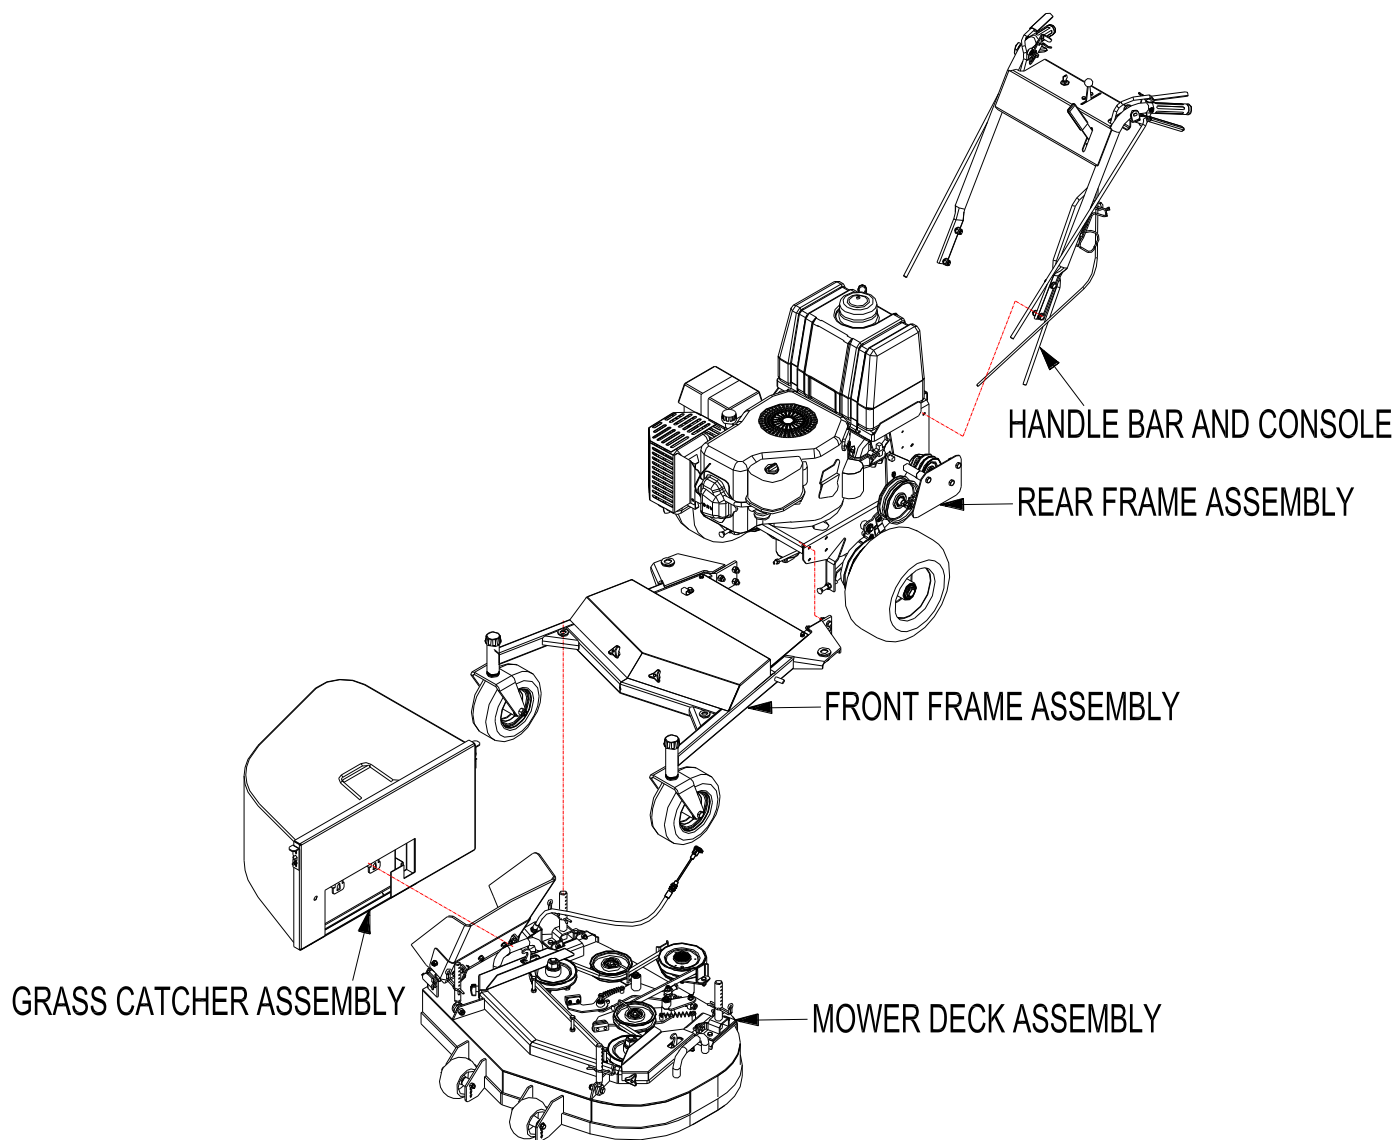

Mower Assembly

WORLDLAWN®

Front Frame Assembly

WORLDLAWN®

Front Frame Assembly

REF.	PART NO.	DESCRIPTION	36	36E
1A	3600011A	Belt Cover (without light)	×	×
2	3302190	3-Arm Knob	×	×
3	B1155-8	Grease Fitting M8	×	×
4	B896-15	Snap Ring M15	×	×
5	3601017	Washer M20	×	×
6	3301003	Flange Bushing	×	×
7	3601100	Caster Mount Weldment	×	×
8	4803200	Caster Wheel Yoke	×	×
9	B5782-12140	Bolt M12×140	×	×
10	4803001	Axle Tube	×	×
11	4803100	Caster Wheel Assembly	×	×
12	B6182-12	Locknut M12	×	×
18	B5783-612	Hex Hd Bolt M6×12	×	×
19	B93-6	Split Lock Washer M6	×	×
20	B97.1-6	Flat Washer M6	×	×
21	B6182-8	Locknut M8	×	×

WORLDLAWN®

Mower Deck Assembly

REF.	PART NO.	DESCRIPTION	36	36E
18	B5783-612	Hex Hd Bolt M6×12	×	×
19	B93-6	Split Lock Washer M6	×	×
20	B97.1-6	Flat Washer M6	×	×
21	B6182-8	Locknut M8	×	×
26	B6182-10	Locknut M10	×	×
40	B70-825	Screw M8×25	×	×
41	B93-8	Split Lock Washer M8	×	×