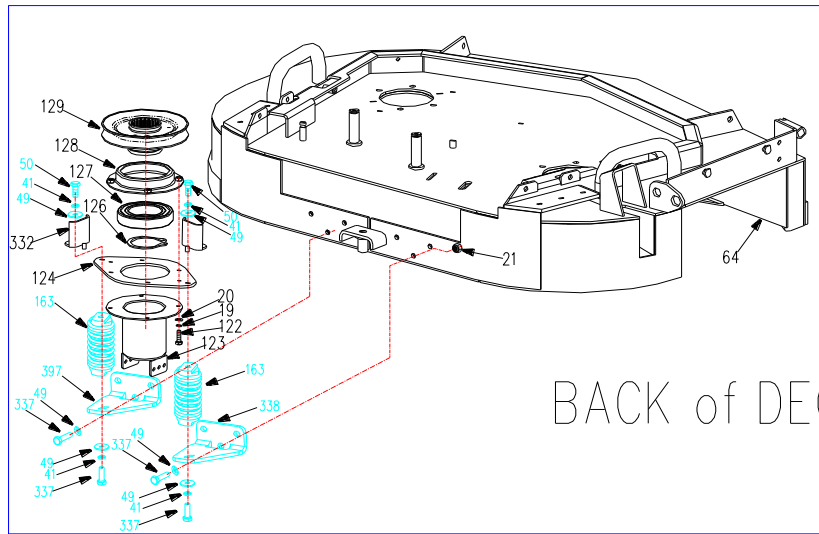

WORLDLAWN®

Mower Deck Assembly

REF.	PART NO.	DESCRIPTION	36	36E
18	B5783-612	Hex Hd Bolt M6×12	×	×
19	B93-6	Split Lock Washer M6	×	×
20	B97.1-6	Flat Washer M6	×	×
21	B6182-8	Locknut M8	×	×
26	B6182-10	Locknut M10	×	×
40	B70-825	Screw M8×25	×	×
41	B93-8	Split Lock Washer M8	×	×

REF.	PART NO.	DESCRIPTION	36	36E
42	B5783-825	Hex Hd Bolt M8×25	×	×
43	3602795	Left Shaft Weldment	×	×
44	3602520A	Deflector Shield Weldment	×	×
45	3602505A	Deflector Shield	×	×
46	3602506A	Deflector Shield Support	×	×
47	B818-825	Hex Hd Flange Bolt M8×25	×	×
48	3602665	Right Shaft Weldment	×	×