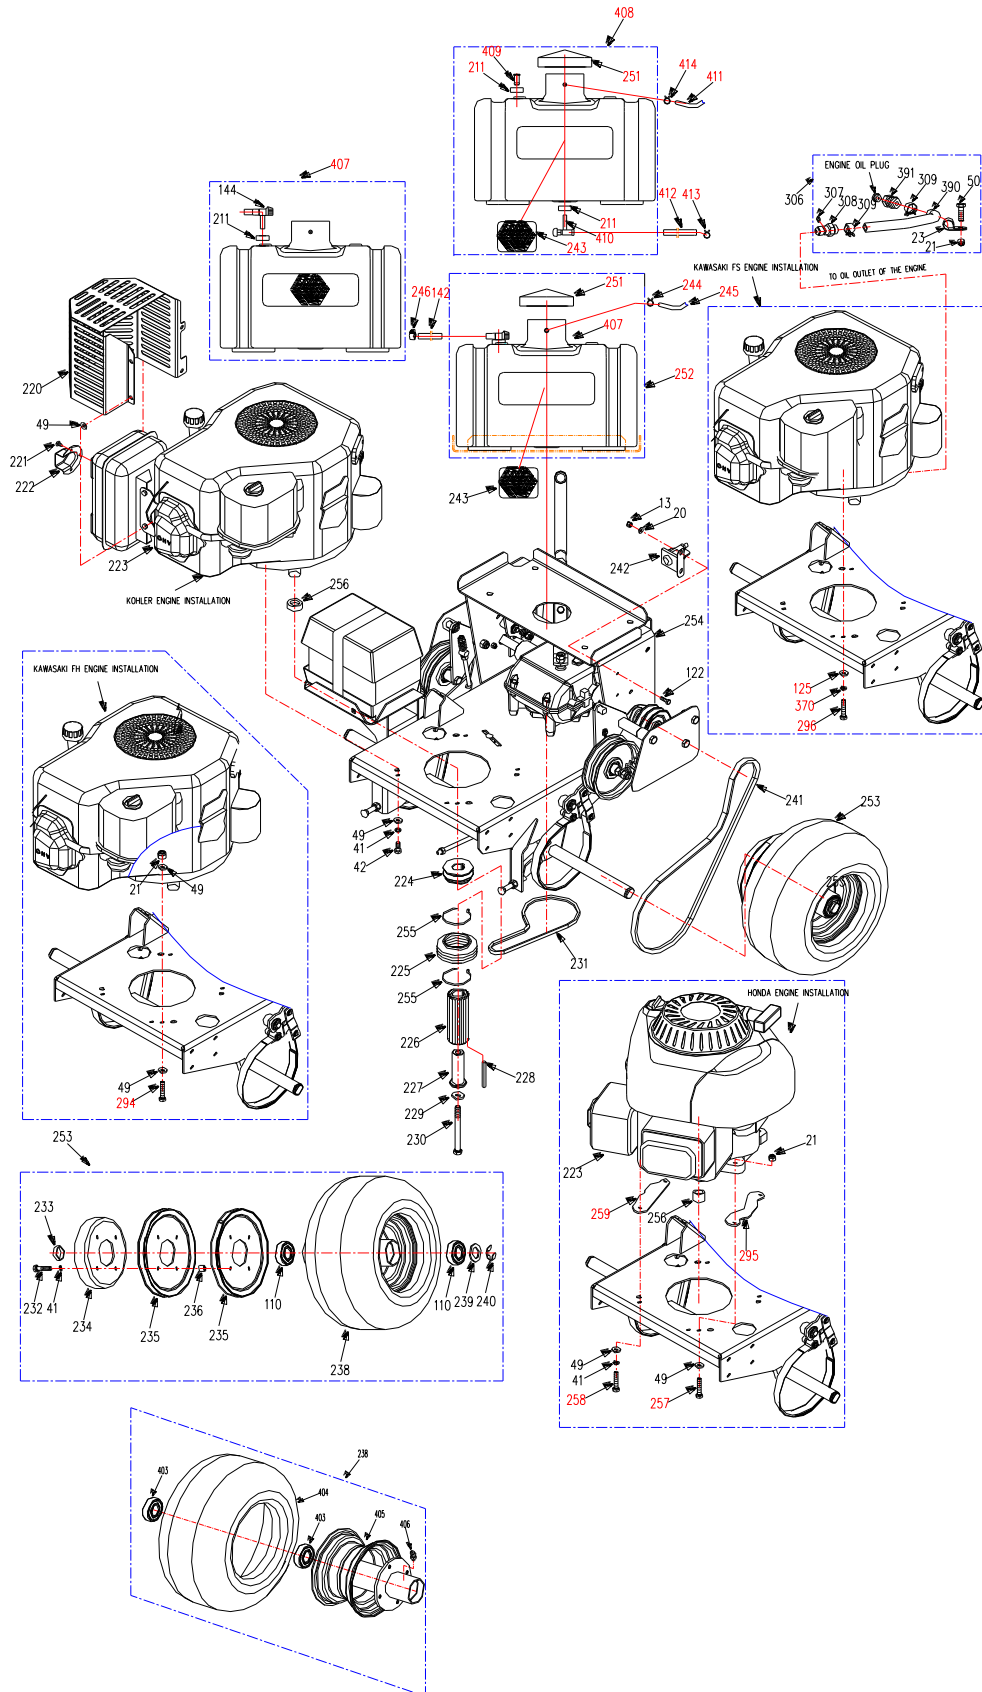

Rear Frame Assembly

WORLDLAWN®

Rear Frame Assembly

REF.	PART NO.	DESCRIPTION	36	36E	REF.	PART NO.	DESCRIPTION	36	36E
13	B6182-6	Locknut M6	×	×	243	8378	Fuel Tank Decal	×	×
21	B6182-8	Locknut M8 (Kawasaki FH&Honda)	×	×	244	3307041	Clamp	×	×
23	3601020	Clamp (Kawasaki FS)	×	×	245	4805006	Fuel Line	×	×
41	B93-8	Split Lock Washer M8(Kohler&Honda)	×	×	246	B8870-16	Hose Clamp	×	×
42	B5783-825	Hex Hd Bolt M8×25 (Kohler)	×	×	251	5204019	Gas Cap	×	×
49	B97.1-8	Flat Washer M8 (Except Kawasaki FS)	×	×	252	363410	Fuel Tank Assembly	×	×
50	B5783-820	Hex Hd Bolt M8×20 (Kawasaki FS)	×	×	253	4809000	Drive Wheel Assembly	×	×
110	B276-6205RS	Bearing 6205-2RS	×	×	254	3603000A	Console Frame Assembly	×	×
122	B5783-620	Hex Hd Bolt M6×20	×	×	255	5208008	Plastic Tie 5×200	×	×
125	B97.1-10	Flat Washer M10(Kawasaki FS)	×	×	256	3607002	Bushing (Kawasaki&Kohler)	×	×
142	4805008	Fuel Line 1200	×	×		3207002	Bushing (Honda)	×	×
144	363418	Fuel Valve	×	×	257	B5783-845	Bolt M8×45(Honda)	×	×
370	B93-10	Washer M10(Kawasaki FS)	×	×	258	2200020A	Long JH Bolt(Honda)	×	×
211	3307023B	Grommet	×	×	259	2803080	Right Backing Plate(Honda)	×	×
220	3607001	Muffler Guard (Kohler)	×	×	294	B5783-840	Bolt M8×40(Kawasaki FH)	×	×
221	B845-5513	Screw ST 5.5×13 (Kohler)	×	×	295	2803079	Left Backing Plate (Honda)	×	×
222	4804008	Vent-pipe (Kohler)	×	×	296	5203435	Bolt 3/8-16UNC×1-1/2 (Kawa FS)	×	×
223		Engine	×	×	306	4804023	Oil Outlet Tube Assembly (Kawa FS)	×	×
224	3607009	Transmission Drive Pulley	×	×	307	B3452.1-16265	O Ring 16×2.65 (Kawa FS)	×	×
225	3607008	Rubber Boot	×	×	308	5203421	Straight Adapter (Kawa FS)	×	×
226	3607005B	Outer Spline Housing	×	×	309	B8870-19	Hose Clamp (Kawasaki FS)	×	×
227	3607006	Flange Bushing	×	×	390	4804024	Oil Outlet Rubber Tube (Kawa FS)	×	×
228	3607004	Key	×	×	391	5203422	Straight Adapter (Kawasaki FS)	×	×
229	3307011	Disc Spring Washer	×	×	403	4809104	Bearing	×	×
230	3607007	Bolt 7/16-20UNF×4.5	×	×	404	4809101	Tire	×	×
231	3600003	Transmission Drive Belt(9-0964)	×	×	405	4809102	Wheel Hub	×	×
232	B5783-835	Hex Hd Bolt M8×35	×	×	406	3301055	Grease Fitting	×	×
233	3605001	Bushing	×	×	407	363410-1	Square Fuel Tank Assembly(No cap)	×	×
234	4809004	Brake Drum	×	×	408	3600051	Fuel Tank Assembly(B&S)	×	×
235	4809002	Wheel Drive Pulley	×	×	409	3600053	Plug	×	×
236	4809003	Spacer	×	×	410	3307024	Fuel Line Shut-off	×	×
238	4809100	Rear Tire & Rim Assembly	×	×	411	3600055	Fuel Line	×	×
239	4809001	Washer	×	×	412	3600056	Fuel Line	×	×
240	XSZ56-2-06	Snap Ring M19	×	×	413	3307025	Clamp	×	×
241	3600002	Wheel Drive Belt	×	×	414	1722-1P68FS-0000	Hose Clamp	×	×
242	5208043	Start-up Relay	×	×