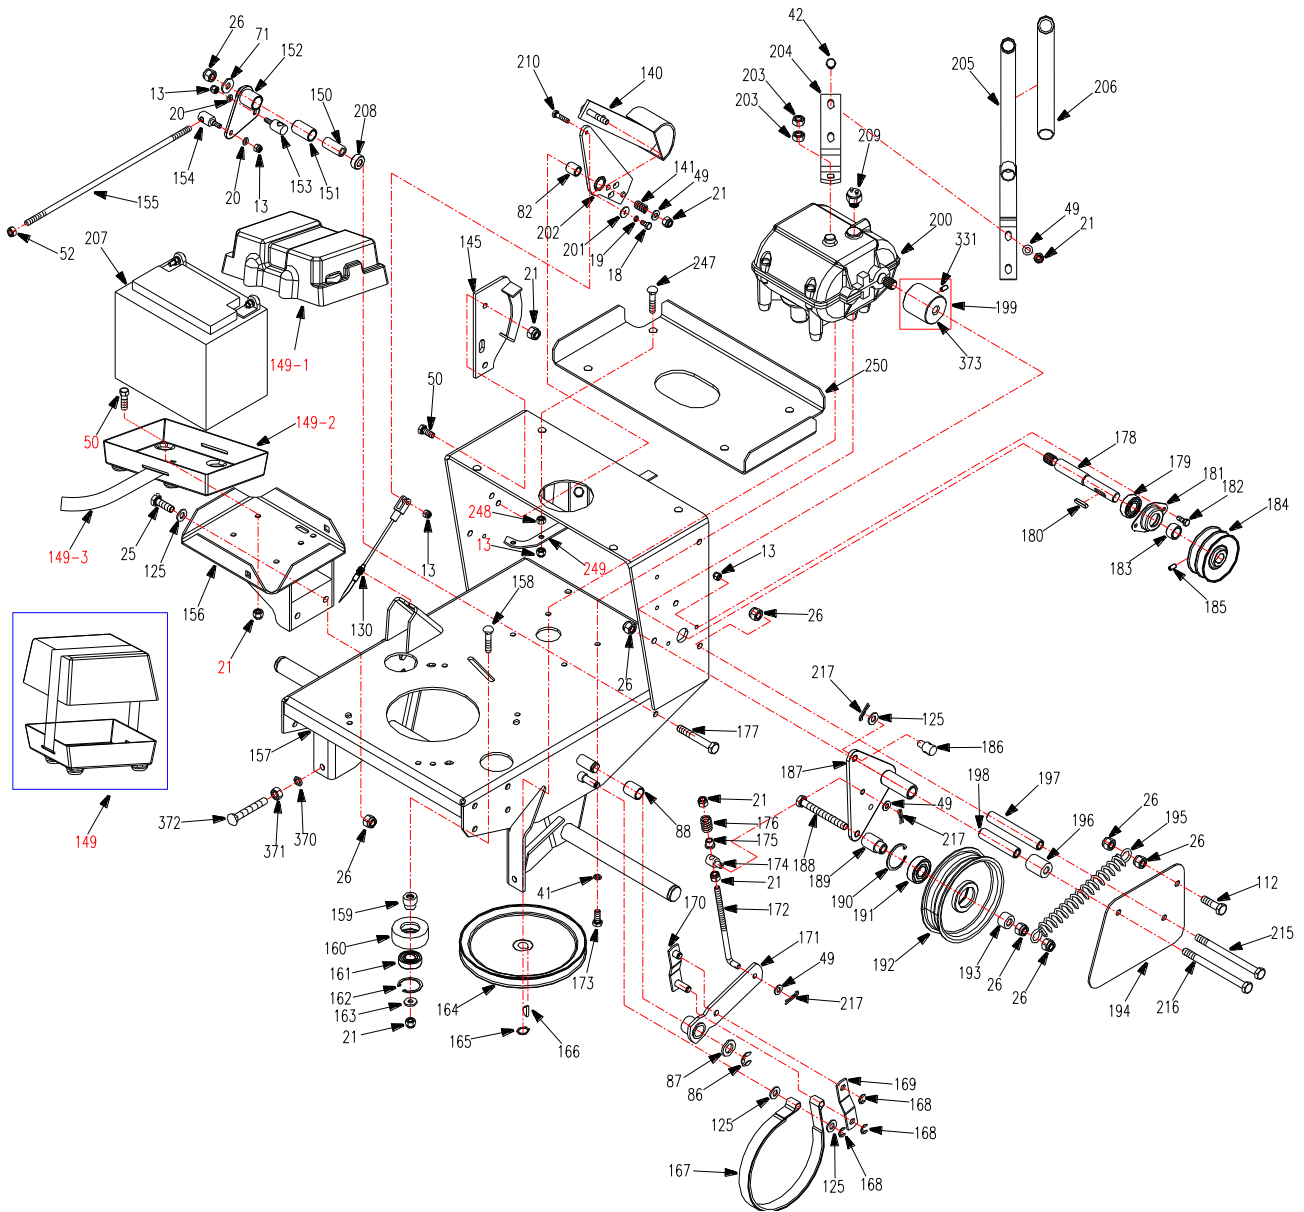

WORLDLAWN®

Console Frame Assembly

REF.	PART NO.	DESCRIPTION	36	36E
13	B6182-6	Locknut M6	×	×
18	B5783-612	Hex Hd Bolt M6×12	×	×
19	B93-6	Split Lock Washer M6	×	×
20	B97.1-6	Flat Washer M6	×	×
21	B6182-8	Locknut M8	×	×
24	B5783-816	Hex Hd Bolt M8×16	×	×
25	B5783-1030	Hex Hd Bolt M10×30	×	×
26	B6182-10	Locknut M10	×	×
41	B93-8	Split Lock Washer M8	×	×

REF.	PART NO.	DESCRIPTION	36	36E
42	B5783-825	Hex Hd Bolt M8×25	×	×
49	B97.1-8	Flat Washer M8	×	×
50	B5783-820	Hex Hd Bolt M8×20	×	×
52	B6170-8	Locknut M8	×	×
71	3302058	Washer M10	×	×
82	B2685-121618	Oilite Bronze Bearing 12×16×18	×	×
86	B896-12	Snap Ring M12	×	×
87	5002162	Washer	×	×
88	B2685-162025	Bearing 16×20×25	×	×
112	B5783-1035	Hex Hd Bolt M10×35	×	×