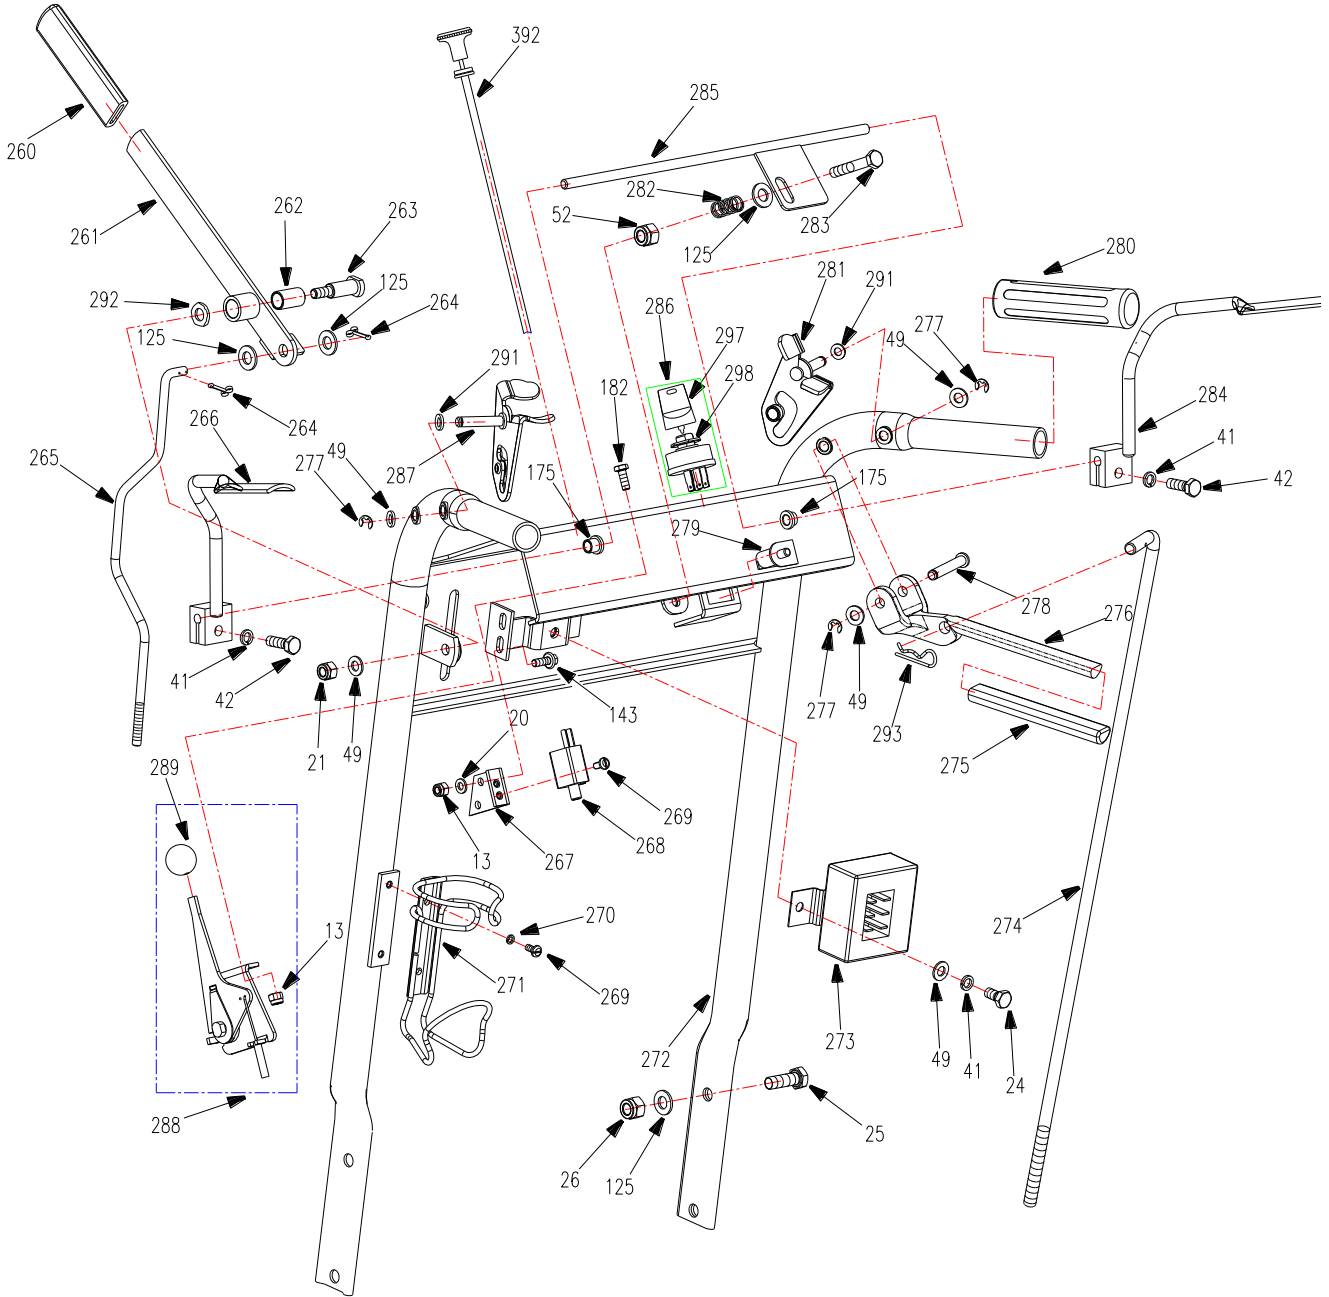

Handle Bar and Console

Handle Bar and Console

REF.	PART NO.	DESCRIPTION	36	36E
13	B6182-6	Locknut M6	×	×
20	B97.1-6	Flat Washer M6	×	×
21	B6182-8	Locknut M8	×	×
24	B5783-816	Hex Hd Bolt M8×16	×	×
25	B5783-1030	Hex Hd Bolt M10×30	×	×
26	B6182-10	Locknut M10	×	×
41	B93-8	Split Lock Washer M8	×	×
42	B5783-825	Hex Hd Bolt M8×25	×	×
49	B97.1-8	Flat Washer M8	×	×
52	B6170-8	Locknut M8	×	×
125	B97.1-10	Flat Washer M10	×	×
143	B5787-616	Hex Hd Bolt M6×16	×	×
175	2806010	Flange Bushing	×	×
182	B5783-616	Hex Hd Bolt M6×16	×	×
260	3306002	Handle Grip	×	×
261	3606100	Mower Blade Drive Lever	×	×
262	3303023	Bushing	×	×
263	2806055	Axis Pin	×	×
264	B91-2520	Cotter Pin 2.5×20	×	×
265	3606001	Blade Control Rod	×	×
266	3606080	Operator Presence Control Handle-LH	×	×
267	3606002	Switch Bracket	×	×
268	5208015	Brake Switch		×
	2808005	Blade Switch	×	
269	B67-510	Screw M5×10	×	×
271	2806090	Cup Rack Weldment	×	×
272	3606040	Handle Bar Assembly	×	×
	3606040A	Handle Bar Assembly (Kawasaki FS)	×	×
273	4807103	Relay Set		×
274	4806006	Brake Control Rod	×	×
275	4806014	Handle Grip	×	×

REF.	PART NO.	DESCRIPTION	36	36E
276	4806009	Steering Lever, LH	×	×
277	B896-6	Snap Ring M6	×	×
278	4806011	Axis Pin	×	×
279	2808001	Operator Presence Control Switch	×	×
280	3306005	Handle Grip	×	×
281	3606060	Neutral Latch-RH	×	×
282	4806013	Compression Spring	×	×
283	B5782-845	Hex Hd Bolt M8×45	×	×
284	3606090	Operator Presence Control Handle-RH	×	×
285	3606070	Operator Presence Control Rod Assembly	×	×
286	5208070	Ignition Switch ASM		×
	4807016	Ignition Switch ASM	×	
	2808140	Ignition Switch ASM	×	
287	3606050	Neutral latch-LH	×	×
288	3606120	Throttle Control Assembly (Kawasaki)	×	×
	3306004	Throttle Control Assembly (Kohler)	×	×
	2806105	Throttle Control Assembly (Honda)	×	×
289	3306030	Knob	×	×
291	2806086	Saddle Shaped Washer 8	×	×
292	2806061	Disc Spring Washer M12	×	×
293	4806002	Hair Pin Cotter Pin	×	×
297	5208072	Key		×
298	5208071	Ignition Switch		×
	4807015	Ignition Switch	×	
	2808141	Ignition Switch		×
392	5002220	Choke Cable Assembly (Kawasaki FS)	×	×