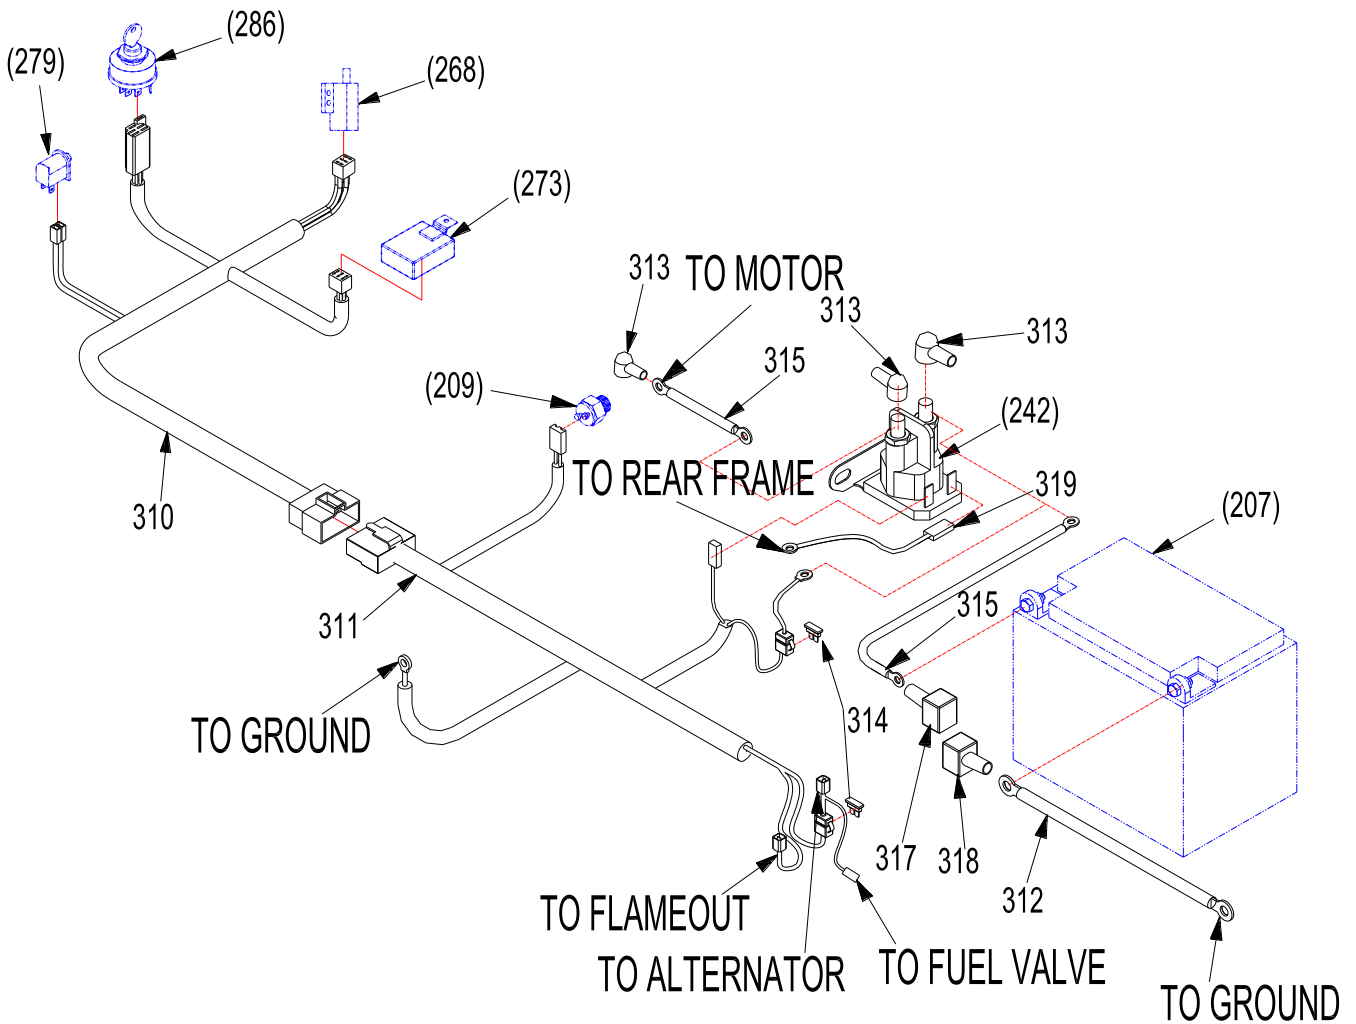

REF.	PART NO.	DESCRIPTION	36	36E
276	4806009	Steering Lever, LH	×	×
277	B896-6	Snap Ring M6	×	×
278	4806011	Axis Pin	×	×
279	2808001	Operator Presence Control Switch	×	×
280	3306005	Handle Grip	×	×
281	3606060	Neutral Latch-RH	×	×
282	4806013	Compression Spring	×	×
283	B5782-845	Hex Hd Bolt M8×45	×	×
284	3606090	Operator Presence Control Handle-RH	×	×
285	3606070	Operator Presence Control Rod Assembly	×	×
286	5208070	Ignition Switch ASM		×
	4807016	Ignition Switch ASM	×	
	2808140	Ignition Switch ASM	×	
287	3606050	Neutral latch-LH	×	×
288	3606120	Throttle Control Assembly (Kawasaki)	×	×
	3306004	Throttle Control Assembly (Kohler)	×	×
	2806105	Throttle Control Assembly (Honda)	×	×
289	3306030	Knob	×	×
291	2806086	Saddle Shaped Washer 8	×	×
292	2806061	Disc Spring Washer M12	×	×
293	4806002	Hair Pin Cotter Pin	×	×
297	5208072	Key		×
298	5208071	Ignition Switch		×
	4807015	Ignition Switch	×	
	2808141	Ignition Switch		×
392	5002220	Choke Cable Assembly (Kawasaki FS)	×	×