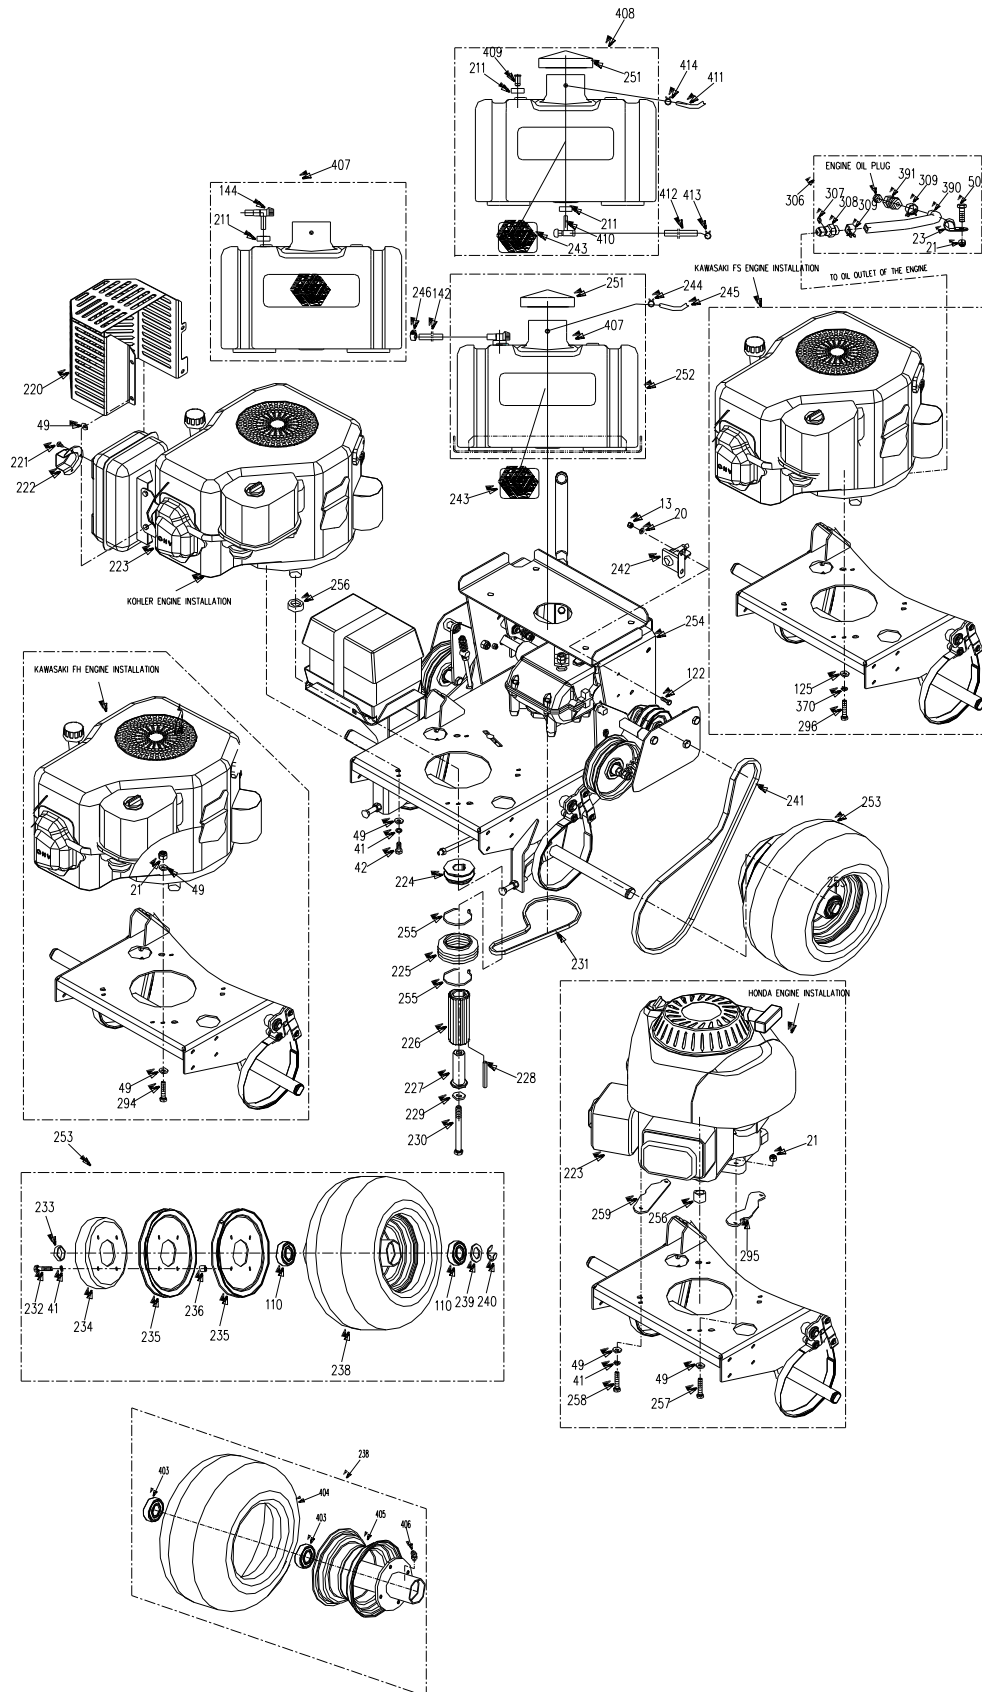

Rear Frame Assembly

WORLDLAWN®

Rear Frame Assembly

REF.	PART NO.	DESCRIPTION	36	36E	REF.	PART NO.	DESCRIPTION	36	36E
13	B6182-6	Locknut M6	×	×	239	4809001	Washer	×	×
21	B6182-8	Locknut M8 (Kawasaki FH&Honda)	×	×	240	XSZ56-2-06	Snap Ring M19	×	×
23	3601020	Clamp (Kawasaki FS)	×	×	241	3600002	Wheel Drive Belt(9-0963)	×	×
41	B93-8	Split Lock Washer M8(Kohler&Honda)	×	×	242	5208043	Start-up Relay		×
42	B5783-825	Hex Hd Bolt M8×25 (Kohler)	×	×	243	8378	Fuel Tank Decal	×	×
49	B97.1-8	Flat Washer M8 (Except Kawasaki FS)	×	×	244	3307041	Clamp	×	×
50	B5783-820	Hex Hd Bolt M8×20 (Kawasaki FS)	×	×	245	4805006	Fuel Line	×	×
110	B276-6205RS	Bearing 6205-2RS	×	×	246	B8870-16	Hose Clamp	×	×
122	B5783-620	Hex Hd Bolt M6×20	×	×	251	5204019	Gas Cap	×	×
125	B97.1-10	Flat Washer M10(Kawasaki FS)	×	×	252	3603410	Fuel Tank Assembly	×	×
142	4805008	Fuel Line 1200	×	×	253	4809000	Drive Wheel Assembly	×	×
144	363418	Fuel Valve	×	×	254	3603000A	Console Frame Assembly	×	×
370	B93-10	Washer M10(Kawasaki FS)	×	×	255	5208008	Plastic Tie 5×200	×	×
211	3307023B	Grommet	×	×	256	3607002	Bushing (Kawasaki&Kohler)	×	×
220	3607001	Muffler Guard (Kohler)	×	×		3207002	Bushing (Honda)	×	×
221	B845-5513	Screw ST 5.5×13 (Kohler)	×	×	257	B5783-845	Bolt M8×45(Honda)	×	×
222	4804008	Vent-pipe (Kohler)	×	×	258	2200020A	Long JH Bolt(Honda)	×	×
223	3607100	Kohler CV15-E		×	259	2803080	Right Backing Plate(Honda)	×	×
	3607110	Kawasaki FH430V-S22	×		294	B5783-840	Bolt M8×40(Kawasaki FH)	×	×
	3607111	Kawasaki FH430V-S20		×	295	2803079	Left Backing Plate (Honda)	×	×
	3607112	Kawasaki FH381V-S22	×		296	5203435	Bolt 3/8-16UNC×1-1/2 (Kawa FS)	×	×
	3607113	Kawasaki FH381V-S20		×	306	4804023	Oil Outlet Tube Assembly (Kawa FS)	×	×
	3607114	Kohler CV15-R	×		307	B3452.1-16265	O Ring 16×2.65 (Kawa FS)	×	×
	3607115	Kawasaki FH541-E		×	308	5203421	Straight Adapter (Kawa FS)	×	×
	3607116	Kawasaki FH541-R	×		309	B8870-19	Hose Clamp (Kawasaki FS)	×	×
	3607117	Honda 13HP GXV390-R	×		390	4804024	Oil Outlet Rubber Tube (Kawa FS)	×	×
	3607118	Honda 13HP GXV390-E		×	391	5203422	Straight Adapter (Kawasaki FS)	×	×
224	3607009	Transmission Drive Pulley	×	×	403	4809104	Bearing	×	×
225	3607008	Rubber Boot	×	×	404	4809101	Tire	×	×
226	3607005B	Outer Spline Housing	×	×	405	4809102	Wheel Hub	×	×
227	3607006	Flange Bushing	×	×	406	3301055	Grease Fitting	×	×
228	3607004	Key	×	×	407	363410-1	Square Fuel Tank Assembly(No cap)	×	×
229	3307011	Disc Spring Washer	×	×	408	3600051	Fuel Tank Assembly(B&S)	×	×
230	3607007	Bolt 7/16-20UNF×4.5	×	×	409	3600053	Plug	×	×
231	3600003	Transmission Drive Belt(9-0964)	×	×	410	3307024	Fuel Line Shut-off	×	×
232	B5783-835	Hex Hd Bolt M8×35	×	×	411	3600055	Fuel Line	×	×
233	3605001	Bushing	×	×	412	3600056	Fuel Line	×	×
234	4809004	Brake Drum	×	×	413	3307025	Clamp	×	×
235	4809002	Wheel Drive Pulley	×	×	414	1722-1P68FS-0000	Hose Clamp	×	×
236	4809003	Spacer	×	×					
238	4809100	Rear Tire & Rim Assembly	×	×