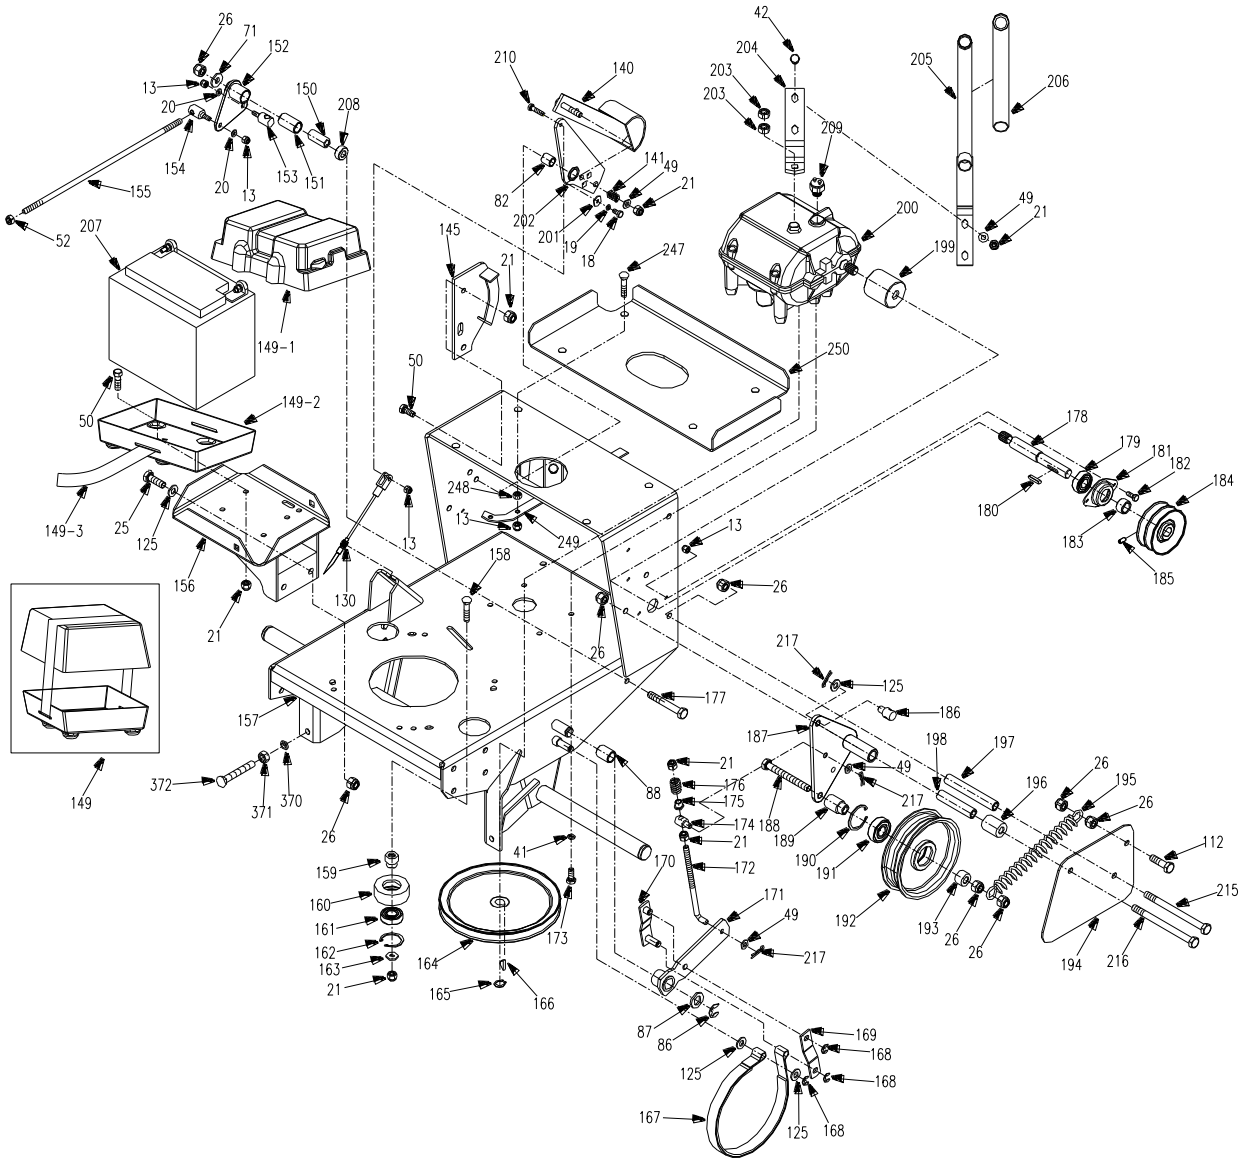

Console Frame Assembly

REF.	PART NO.	DESCRIPTION	36	36E
13	B6182-6	Locknut M6	×	×
18	B5783-612	Hex Hd Bolt M6×12	×	×
19	B93-6	Split Lock Washer M6	×	×
20	B97.1-6	Flat Washer M6	×	×
21	B6182-8	Locknut M8	×	×
24	B5783-816	Hex Hd Bolt M8×16	×	×
25	B5783-1030	Hex Hd Bolt M10×30	×	×
26	B6182-10	Locknut M10	×	×

REF.	PART NO.	DESCRIPTION	36	36E
41	B93-8	Split Lock Washer M8	×	×
42	B5783-825	Hex Hd Bolt M8×25	×	×
49	B97.1-8	Flat Washer M8	×	×
50	B5783-820	Hex Hd Bolt M8×20	×	×
52	B6170-8	Locknut M8	×	×
71	3302058	Washer M10	×	×
82	B2685-121618	Oilite Bronze Bearing 12×16×18	×	×
86	B896-12	Snap Ring M12	×	×
87	3302095	Washer M8	×	×