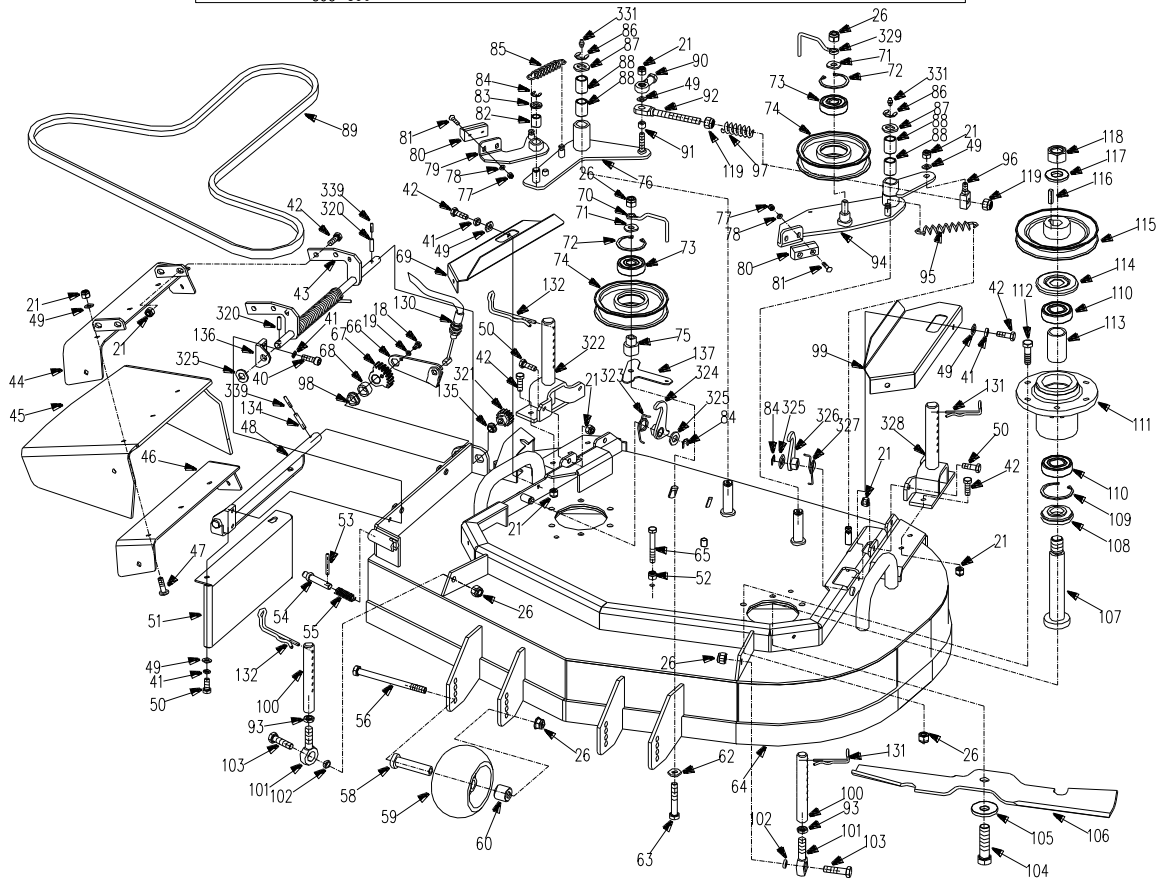

# Front Frame Assembly

REF.	PART NO.	DESCRIPTION	36	36E
1A	3600011A	Belt Cover (without light)	×	×
2	3302190	3-Arm Knob	×	×
3	B1155-8	Grease Fitting M8	×	×
4	B896-15	Snap Ring M15	×	×
5	3601017	Washer M20	×	×
6	3301003	Flange Bushing	×	×
7	3601100	Caster Mount Weldment	×	×
8	4803200	Caster Wheel Yoke	×	×
9	B5782-12140	Bolt M12×140	×	×
10	4803001	Axle Tube	×	×
11	4803100	Caster Wheel Assembly	×	×
12	B6182-12	Locknut M12	×	×
18	B5783-612	Hex Hd Bolt M6×12	×	×
19	B93-6	Split Lock Washer M6	×	×

REF.	PART NO.	DESCRIPTION	36	36E
20	B97.1-6	Flat Washer M6	×	×
21	B6182-8	Locknut M8	×	×
22	3601140	Belt Cover	×	×
23	3601020	Clamp	×	×
24	B5783-816	Hex Hd Bolt M8×16	×	×
25	B5783-1030	Hex Hd Bolt M10×30	×	×
26	B6182-10	Locknut M10	×	×
32	3200011	Cover	×	×
33	3201005	Washer	×	×
35	3601016	Flange Bushing (Rear)	×	×
36	B894.2-30	Snap Ring M30	×	×
38	3601015	Flange Bushing (Front)	×	×
39	B894.2-25	Snap Ring M25	×	×
398	4803103	End Sleeve	×	×
399	4803101	Tire	×	×
400	4803104	Bearing	×	×
401	4803102	Wheel Hub	×	×
402	3301055	Grease Fitting	×	×

# Mower Deck Assembly

REF.	PART NO.	DESCRIPTION	36	36E
18	B5783-612	Hex Hd Bolt M6×12	×	×
19	B93-6	Split Lock Washer M6	×	×
20	B97.1-6	Flat Washer M6	×	×
21	B6182-8	Locknut M8	×	×
26	B6182-10	Locknut M10	×	×
40	B70-825	Screw M8×25	×	×
41	B93-8	Split Lock Washer M8	×	×
42	B5783-825	Hex Hd Bolt M8×25	×	×
43	3602795	Left Shaft Weldment	×	×