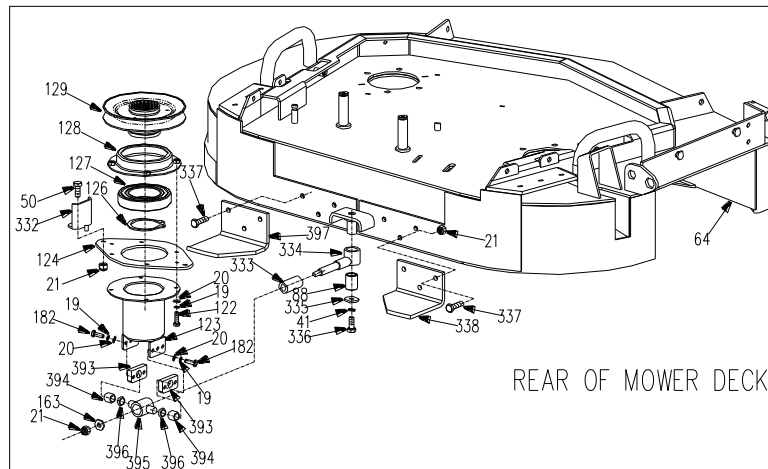

Mower Deck Assembly

REF.	PART NO.	DESCRIPTION	36	36E
18	B5783-612	Hex Hd Bolt M6×12	×	×
19	B93-6	Split Lock Washer M6	×	×
20	B97.1-6	Flat Washer M6	×	×
21	B6182-8	Locknut M8	×	×
26	B6182-10	Locknut M10	×	×
40	B70-825	Screw M8×25	×	×
41	B93-8	Split Lock Washer M8	×	×
42	B5783-825	Hex Hd Bolt M8×25	×	×
43	3602795	Left Shaft Weldment	×	×

REF.	PART NO.	DESCRIPTION	36	36E
60	3602014	Deck Wheel Spacer	×	×
62	4808002	Washer	×	×
63	B5782-1065	Bolt 10×65	×	×
64	3602140	Mower Deck Weldment	×	×
65	B5782-860	Hex Hd Bolt M8×60	×	×
66	3602670	Chute Bracket Weldment	×	×
67	3602666	Large Chute Gear	×	×
68	3602676	Bushing	×	×
69	3602021	Right Belt Cover	×	×