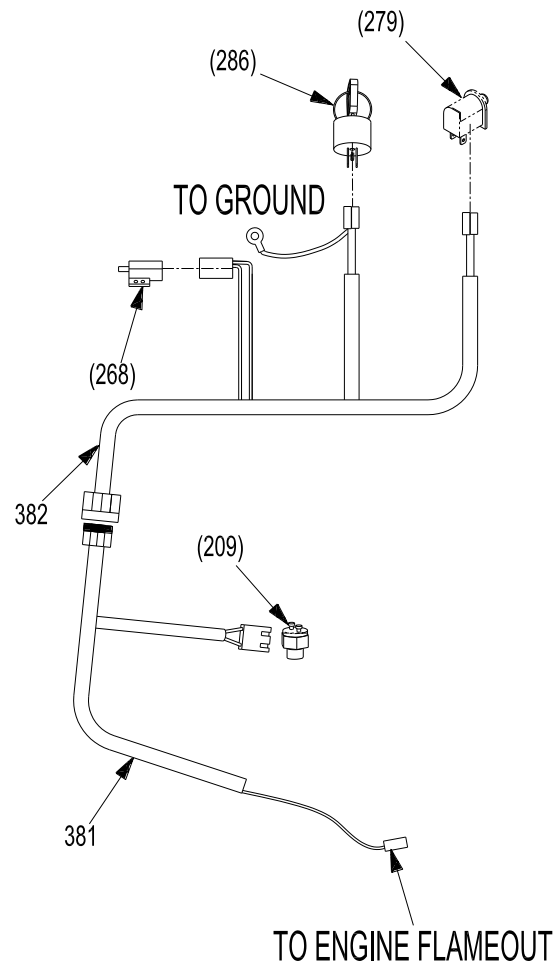

WORLDLAWN®

Recoil Start-up

REF.	PART NO	DESCRIPTION	WY36	WY36	WY36
			Kawa13HP	Honda13HP	Kawa16HP
209	4807006	Transmission Switch	×	×	×
268	2808005	Blade Switch	×	×	×
279	2808001	Handle Bar Switch	×	×	×
286	4807003	Key Switch	×	×	×
380	3609021	Wire Harness, Handle	×	×	×
384	3609027	Connector, three way (Honda)		×	

REF.	PART NO	DESCRIPTION	WY36
			Kohler15HP
209	4807006	Transmission Switch	×
268	2808005	Blade Switch	×
286	2808019	Ignition Switch	×
279	2808001	Handle Bar Switch	×
381	3609045A	Wire Harness, Console	×
382	3609044A	Wire Harness, Handle	×