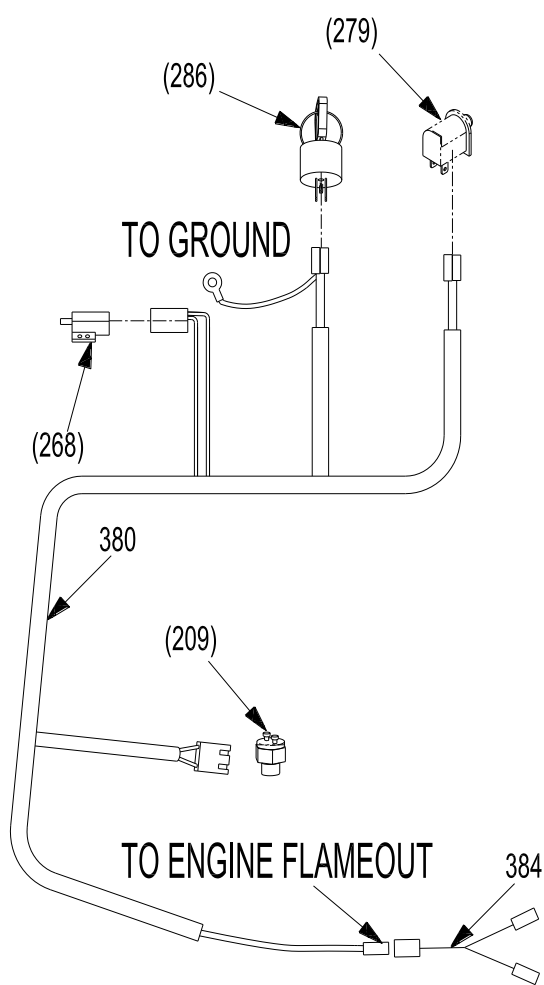

WORLDLAWN®

Recoil Start-up

REF.	PART NO	DESCRIPTION	WY36	WY36	WY36
			Kawa13HP	Honda13HP	Kawa16HP
209	4807006	Transmission Switch	×	×	×
268	2808005	Blade Switch	×	×	×
279	2808001	Handle Bar Switch	×	×	×
286	4807003	Key Switch	×	×	×
380	3609021	Wire Harness, Handle	×	×	×
384	3609027	Connector, three way (Honda)		×	

REF.	PART NO	DESCRIPTION	WY36
			Kohler15HP
209	4807006	Transmission Switch	×
268	2808005	Blade Switch	×
286	2808019	Ignition Switch	×
279	2808001	Handle Bar Switch	×
381	3609045A	Wire Harness, Console	×
382	3609044A	Wire Harness, Handle	×