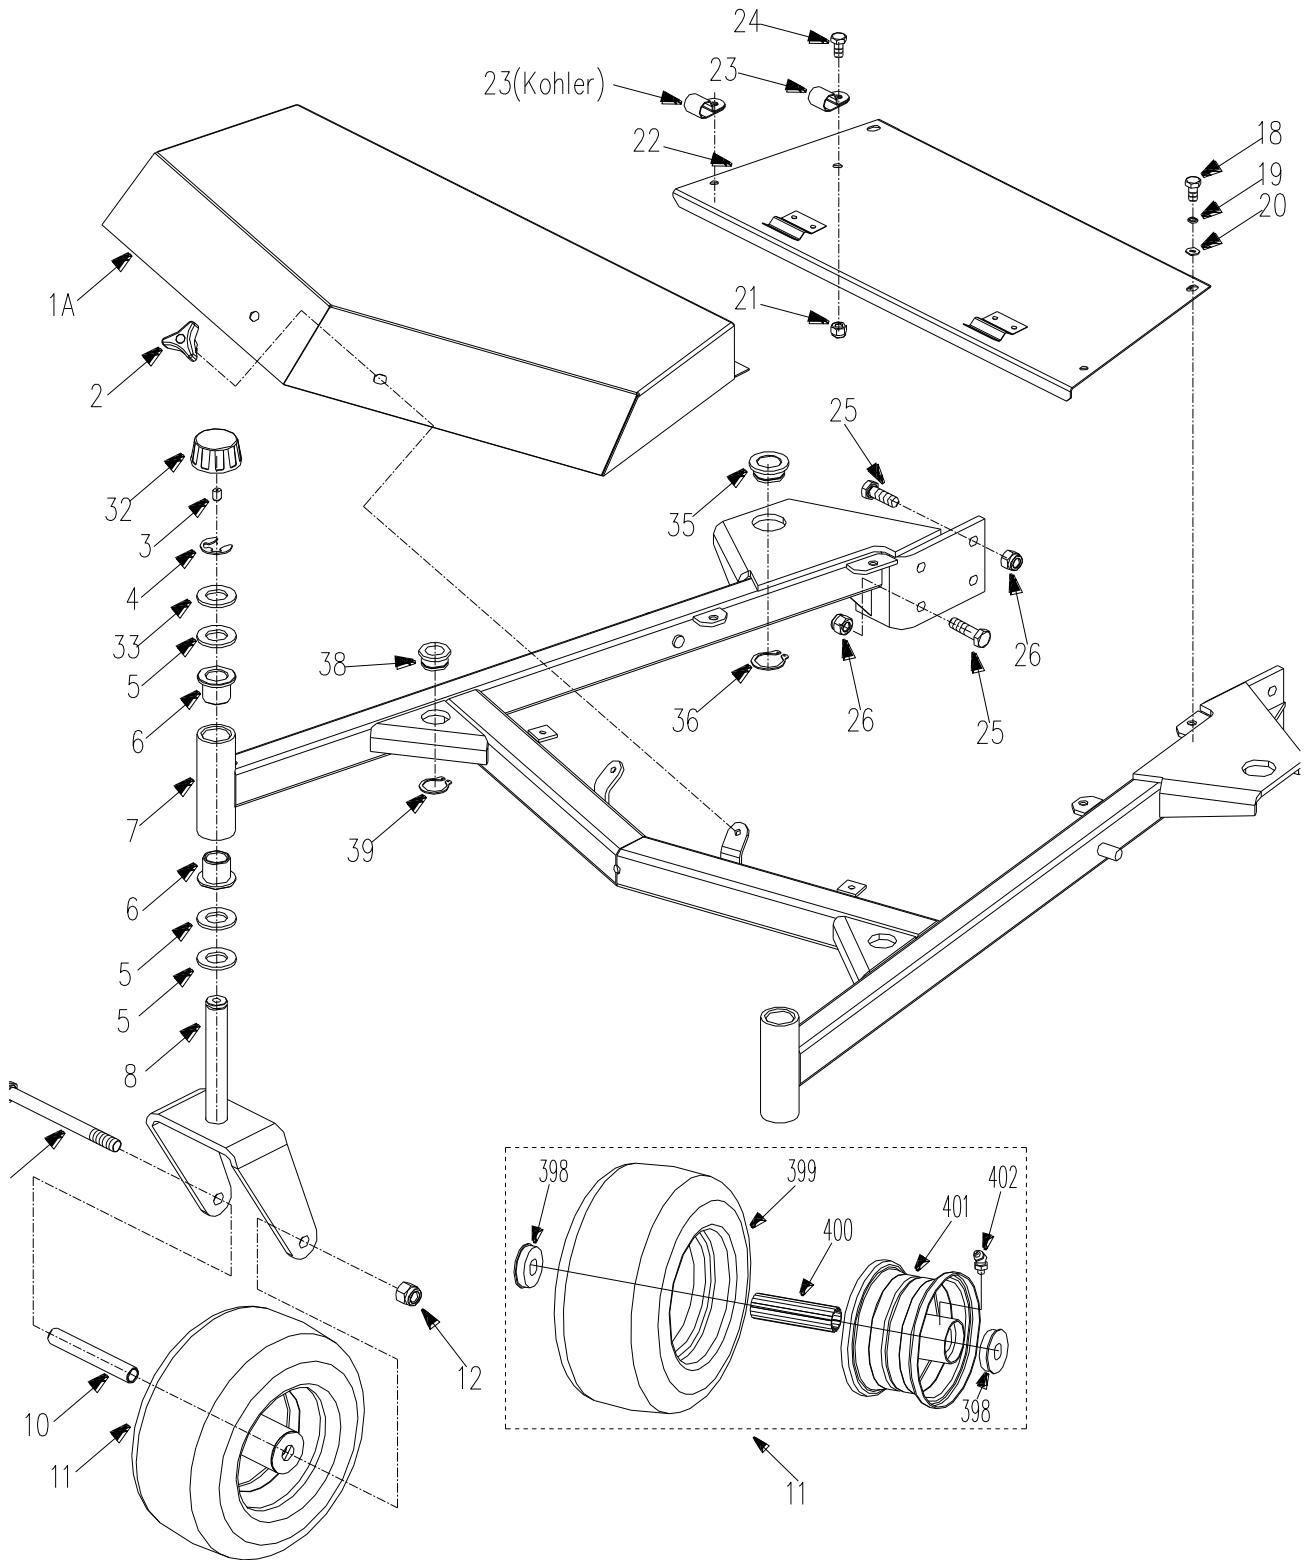

WORLDLAWN®

Front Frame Assembly

WORLDLAWN®

Front Frame Assembly

REF.	PART NO.	DESCRIPTION	36	36E
1A	3600011A	Belt Cover (without light)	×	×
2	3302190	3-Arm Knob	×	×
3	B1155-8	Grease Fitting M8	×	×
4	B896-15	Snap Ring M15	×	×
5	3601017	Washer M20	×	×
6	3301003	Flange Bushing	×	×
7	3601100	Caster Mount Weldment	×	×
8	4803200	Caster Wheel Yoke	×	×
9	B5782-12140	Bolt M12×140	×	×
10	4803001	Axle Tube	×	×
11	4803100	Caster Wheel Assembly	×	×
12	B6182-12	Locknut M12	×	×
18	B5783-612	Hex Hd Bolt M6×12	×	×
19	B93-6	Split Lock Washer M6	×	×

REF.	PART NO.	DESCRIPTION	36	36E
20	B97.1-6	Flat Washer M6	×	×
21	B6182-8	Locknut M8	×	×
22	3601140	Belt Cover	×	×
23	3601020	Clamp	×	×
24	B5783-816	Hex Hd Bolt M8×16	×	×
25	B5783-1030	Hex Hd Bolt M10×30	×	×
26	B6182-10	Locknut M10	×	×
32	3200011	Cover	×	×
33	3201005	Washer	×	×
35	3601016	Flange Bushing (Rear)	×	×
36	B894.2-30	Snap Ring M30	×	×
38	3601015	Flange Bushing (Front)	×	×
39	B894.2-25	Snap Ring M25	×	×
398	4803103	End Sleeve	×	×
399	4803101	Tire	×	×
400	4803104	Bearing	×	×
401	4803102	Wheel Hub	×	×
402	3301055	Grease Fitting	×	×