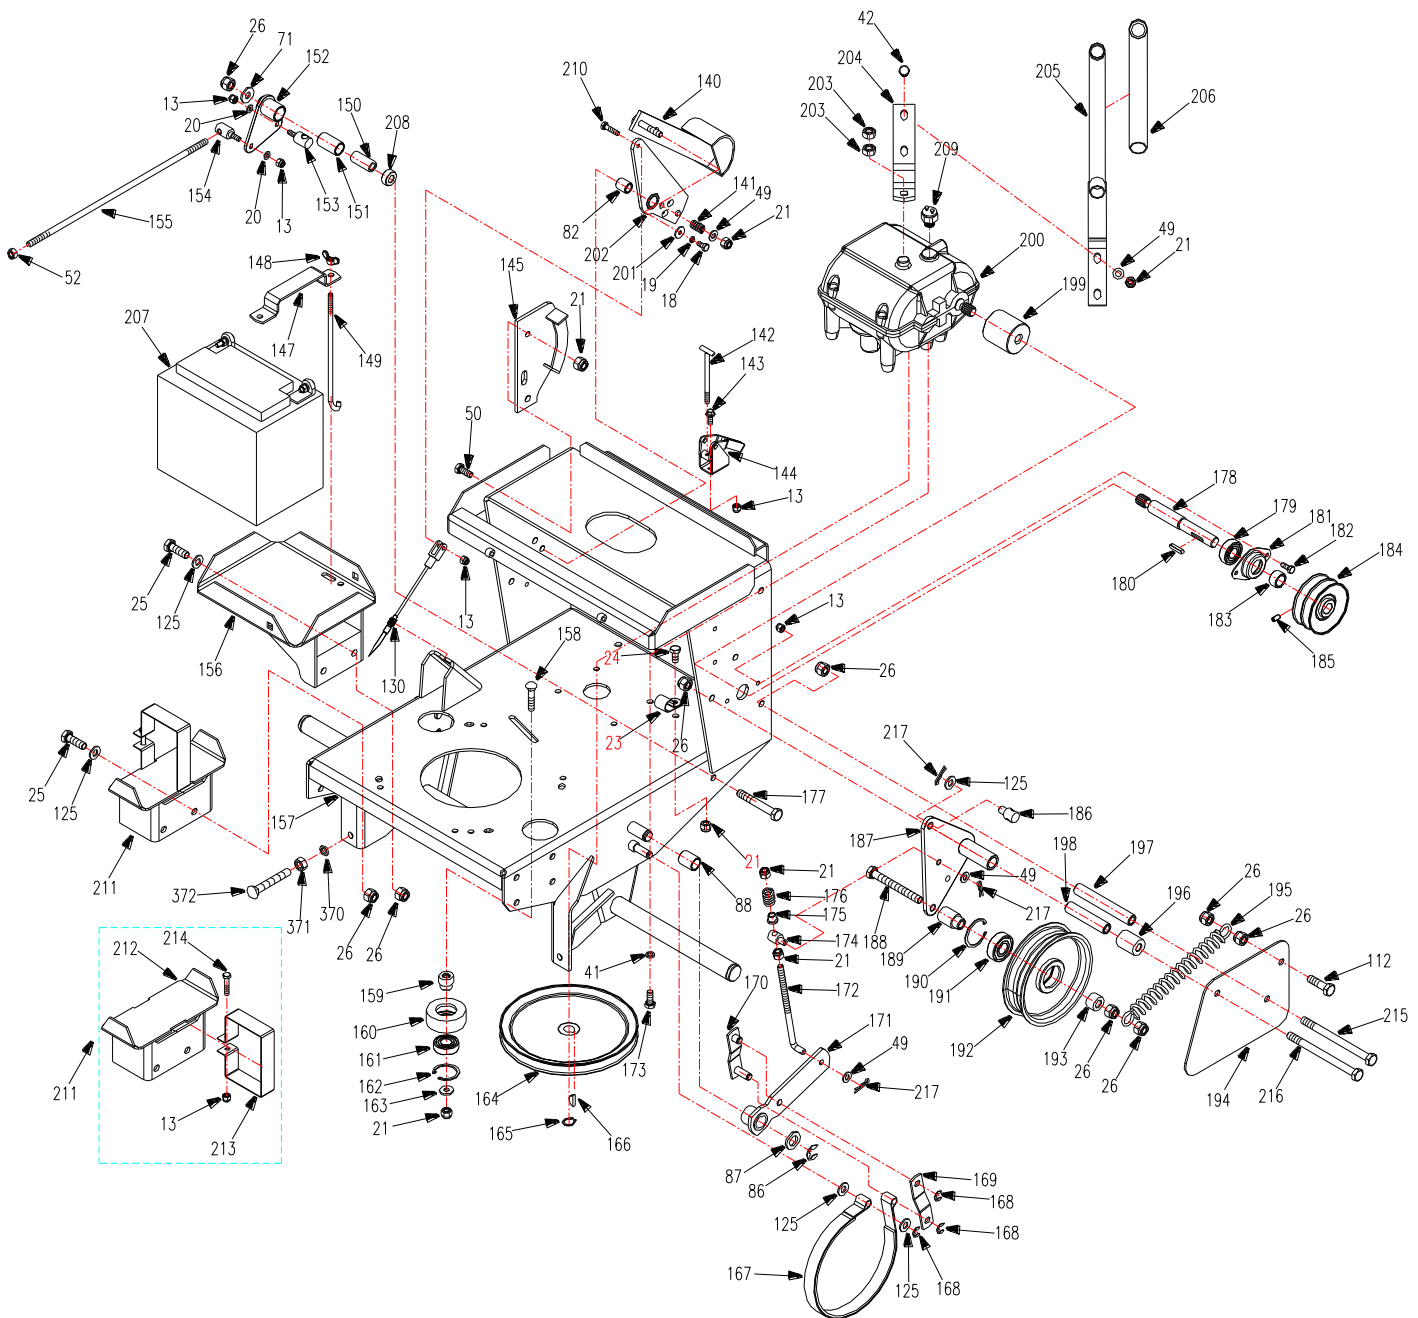

Note: REF. 14, 15, 16, 17 can be found in some models.

WORLDLAWN®

Mower Deck Assembly

REF.	PART NO.	DESCRIPTION	36	36E
18	B5783-612	Bolt M6×12	×	×
19	B93-6	Washer 6	×	×
20	B97.1-6	Washer 6	×	×
21	B6182-8	Locknut M8	×	×
26	B6182-10	Locknut M10	×	×
40	B70-825	Screw M8×25	×	×
41	B93-8	Washer 8	×	×
42	B5783-825	Hex Hd Bolt M8×25	×	×
43	3602795	Left Shaft Weldment	×	×
44	3602520A	Bottom Plate Weldment	×	×
45	3602505A	Discharge Chute Cover	×	×
46	3602506A	Backing Pad	×	×
47	B818-825	Screw M8×25	×	×
48	3602665	Right Shaft Weldment	×	×
49	B97.1-8	Washer 8	×	×
50	B5783-820	Hex Hd Bolt M8×20	×	×
51	3602001B	Mulching Plate	×	×
52	B6170-8	Nut M8	×	×
53	B879-540	Pin 5×40	×	×
54	3602012	Axis Pin	×	×
55	2806002	Compression Spring	×	×
56	B5787-10120	Bolt M10×120	×	×
58	5201082	Caster Wheel Bushing	×	×
59	5201081	Caster Wheel	×	×

WORLDLAWN®

Console Frame Assembly

REF.	PART NO.	DESCRIPTION	36	36E
13	B6182-6	Nut M6	×	×
18	B5783-612	Hex Hd. Bolt M6×12	×	×
19	B93-6	Washer 6	×	×
20	B97.1-6	Washer 6	×	×
21	B6182-8	Locknut M8	×	×
23	3601020	Wire Clamp	×	×
24	B5783-816	Bolt M8×16	×	×
25	B5783-1030	Hex Hd. Bolt M10×30	×	×
26	B6182-10	Locknut M10	×	×

REF.	PART NO.	DESCRIPTION	36	36E
41	B93-8	Washer 8	×	×
42	B5783-825	Hex Hd Bolt M8×25	×	×
49	B97.1-8	Washer 8	×	×
50	B5783-820	Hex Hd Bolt M8×20	×	×
52	B6170-8	Nut M8	×	×
71	3302058	Washer 10	×	×
82	B2685-121618	Oilite Bronze Bearing 12×16×18	×	×
86	B896-12	Snap Ring 12	×	×
87	3302095	Washer 8	×	×