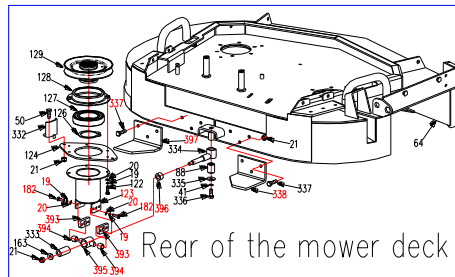

WORLDLAWN®

Mower Deck Frame

Mower Deck Frame

REF.	PART NO.	DESCRIPTION	36	36E
1	3600010	Belt Cover (with light)	×	×
1A	3600011A	Belt Cover (without light)	×	×
2	3302190	Bolt	×	×
3	B1155-8	Grease Fitting 8	×	×
4	B896-15	Snap Ring 15	×	×
5	B97.1-20	Washer 20	×	×
6	3301003	Bushing	×	×
7	3601100	Mower Deck Frame Weldment	×	×
8	4803200	Caster Wheel Yoke	×	×
9	B5782-12140	Bolt M12×140	×	×
10	4803001	Bushing	×	×
11	4803100	Caster Wheel Assembly	×	×
12	B6182-12	Locknut M12	×	×
13	B6182-6	Locknut M6	×	×
14	4803402	Bracket	×	×
15	B818-510	“+” Screw M5×10	×	×
16	B801-616	Bolt M6×16	×	×
17	4803401	Light (Hy-031)	×	×
18	B5783-612	Bolt M6×12	×	×

Note: REF. 14, 15, 16, 17 can be found in some models.

WORLDLAWN®

Mower Deck Assembly

REF.	PART NO.	DESCRIPTION	36	36E
18	B5783-612	Bolt M6×12	×	×
19	B93-6	Washer 6	×	×
20	B97.1-6	Washer 6	×	×
21	B6182-8	Locknut M8	×	×
26	B6182-10	Locknut M10	×	×
40	B70-825	Screw M8×25	×	×
41	B93-8	Washer 8	×	×
42	B5783-825	Hex Hd Bolt M8×25	×	×
43	3602795	Left Shaft Weldment	×	×
44	3602520A	Bottom Plate Weldment	×	×
45	3602505A	Discharge Chute Cover	×	×
46	3602506A	Backing Pad	×	×
47	B818-825	Screw M8×25	×	×
48	3602665	Right Shaft Weldment	×	×
49	B97.1-8	Washer 8	×	×
50	B5783-820	Hex Hd Bolt M8×20	×	×
51	3602001B	Mulching Plate	×	×
52	B6170-8	Nut M8	×	×
53	B879-540	Pin 5×40	×	×
54	3602012	Axis Pin	×	×
55	2806002	Compression Spring	×	×
56	B5787-10120	Bolt M10×120	×	×
58	5201082	Caster Wheel Bushing	×	×
59	5201081	Caster Wheel	×	×