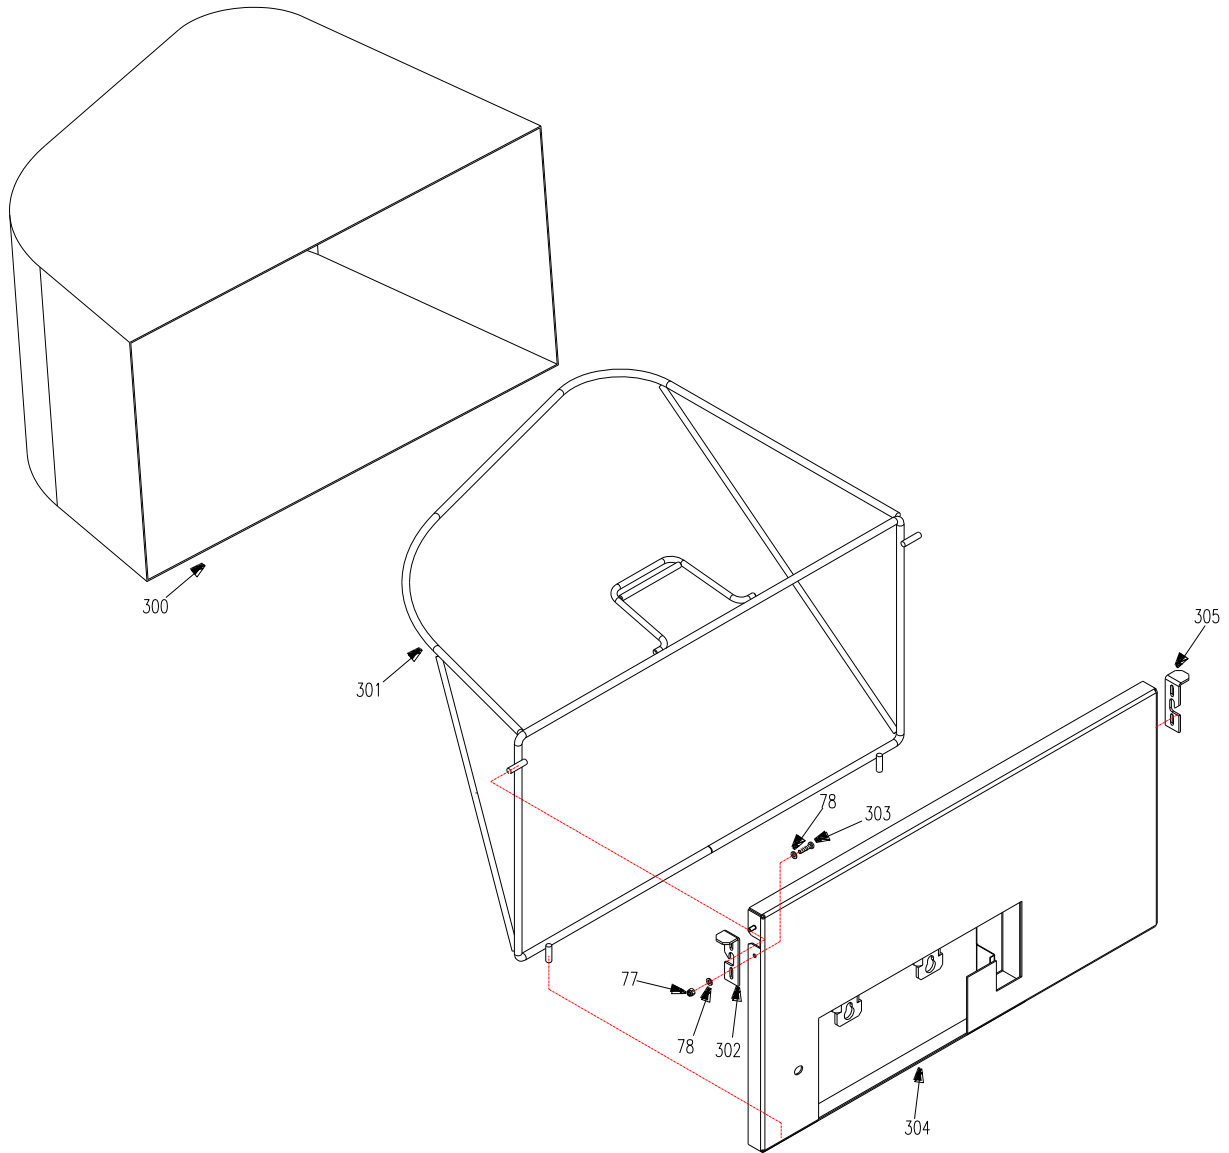

WORLDLAWN®

Grass Catcher

REF.	PART NO.	DESCRIPTION	36	36E
77	B6182-5	Locknut M5	×	×
78	B97.1-5	Washer 5	×	×
300	4810300a	Grass Catcher Bag	×	×
301	4810200	Grass Catcher Wire Frame	×	×
302	2802202	Grass Catcher Latch, LH	×	×
303	B823-520	Screw M5×20	×	×
304	3602650	Grass Catcher Mount Weldment	×	×
305	2802203	Right Grass Catcher Latch	×	×