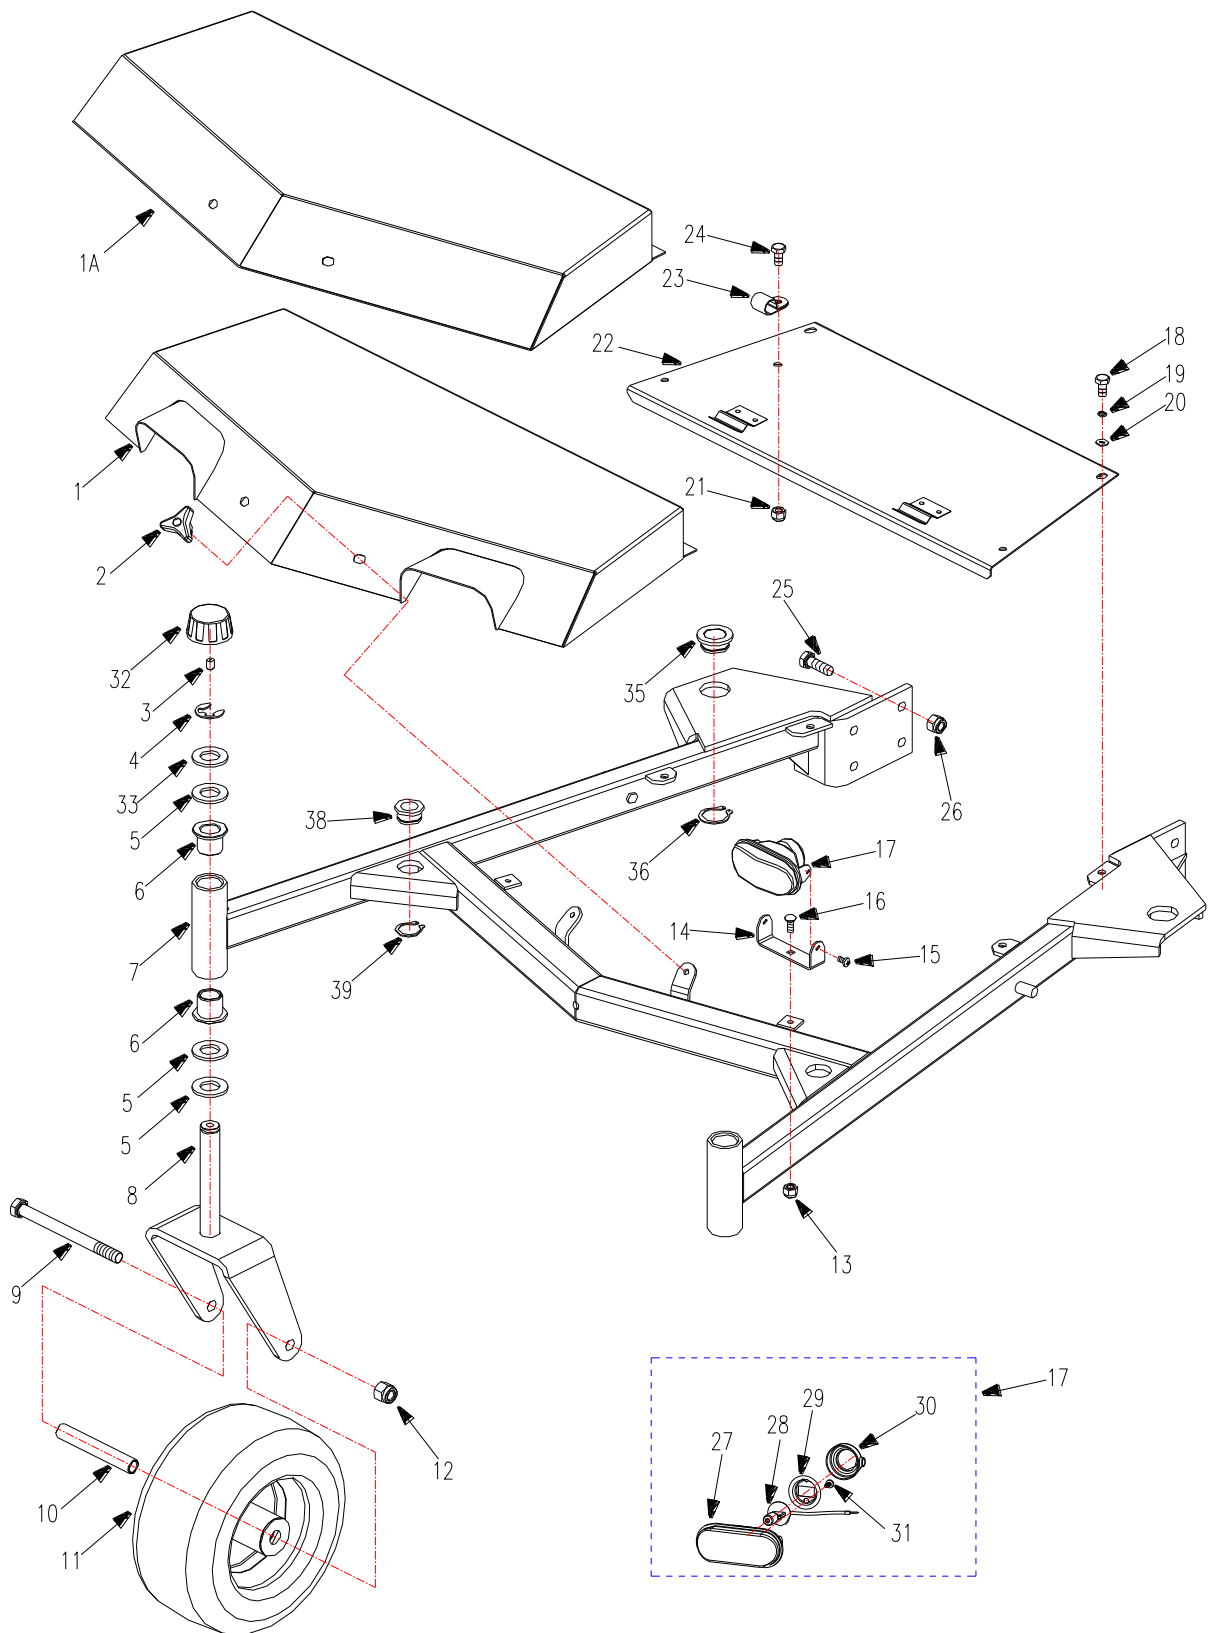

WORLDLAWN®

Mower Deck Frame

Mower Deck Frame

REF.	PART NO.	DESCRIPTION	36	36E
1	3600010	Belt Cover (with light)	×	×
1A	3600011A	Belt Cover (without light)	×	×
2	3302190	Bolt	×	×
3	B1155-8	Grease Fitting 8	×	×
4	B896-15	Snap Ring 15	×	×
5	B97.1-20	Washer 20	×	×
6	3301003	Bushing	×	×
7	3601100	Mower Deck Frame Weldment	×	×
8	4803200	Caster Wheel Yoke	×	×
9	B5782-12140	Bolt M12×140	×	×
10	4803001	Bushing	×	×
11	4803100	Caster Wheel Assembly	×	×
12	B6182-12	Locknut M12	×	×
13	B6182-6	Locknut M6	×	×
14	4803402	Bracket	×	×
15	B818-510	“+” Screw M5×10	×	×
16	B801-616	Bolt M6×16	×	×
17	4803401	Light (Hy-031)	×	×
18	B5783-612	Bolt M6×12	×	×

Note: REF. 14, 15, 16, 17 can be found in some models.

WORLDLAWN®

Mower Deck Assembly

REF.	PART NO.	DESCRIPTION	36	36E
18	B5783-612	Bolt M6×12	×	×
19	B93-6	Washer 6	×	×
20	B97.1-6	Washer 6	×	×
21	B6182-8	Locknut M8	×	×
26	B6182-10	Locknut M10	×	×
40	B70-825	Screw M8×25	×	×
41	B93-8	Washer 8	×	×
42	B5783-825	Hex Hd Bolt M8×25	×	×
43	3602795	Left Shaft Weldment	×	×
44	3602520A	Bottom Plate Weldment	×	×
45	3602505A	Discharge Chute Cover	×	×
46	3602506A	Backing Pad	×	×
47	B818-825	Screw M8×25	×	×
48	3602665	Right Shaft Weldment	×	×
49	B97.1-8	Washer 8	×	×
50	B5783-820	Hex Hd Bolt M8×20	×	×
51	3602001B	Mulching Plate	×	×
52	B6170-8	Nut M8	×	×
53	B879-540	Pin 5×40	×	×
54	3602012	Axis Pin	×	×
55	2806002	Compression Spring	×	×
56	B5787-10120	Bolt M10×120	×	×
58	5201082	Caster Wheel Bushing	×	×
59	5201081	Caster Wheel	×	×