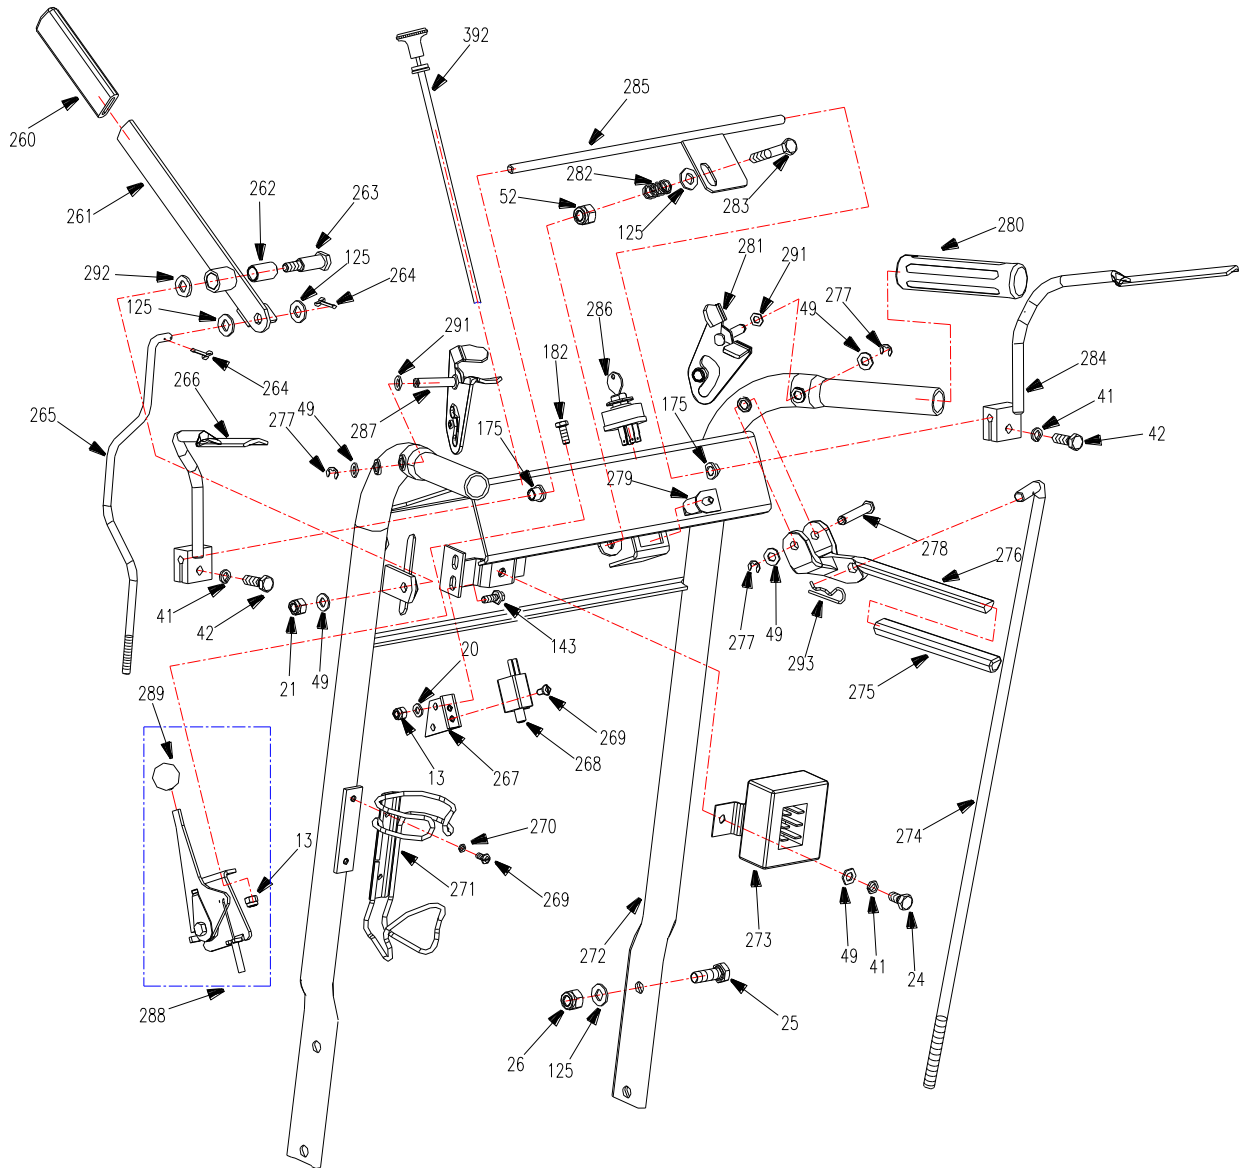

WORLDLAWN®

Handle Bar And Console

WORLDLAWN®

Handle Bar And Console

REF.	PART NO.	DESCRIPTION	36	36E
13	B6182-6	Nut M6	×	×
20	B97.1-6	Washer 6	×	×
21	B6182-8	Locknut M8	×	×
24	B5783-816	Hex Hd Bolt M8×16	×	×
25	B5783-1030	Hex Hd Bolt M10×30	×	×
26	B6182-10	Locknut M10	×	×
41	B93-8	Washer 8	×	×
42	B5783-825	Hex Hd Bolt M8×25	×	×
49	B97.1-8	Washer 8	×	×
52	B6170-8	Nut M8	×	×
125	B97.1-10	Washer 10	×	×
143	B5787-616	Hex Hd Bolt M6×16	×	×
175	2806010	Bushing	×	×
182	B5783-616	Hex Hd Bolt M6×16	×	×
260	3306002	Handle Grip	×	×
261	3606100	Mower Blade Drive Lever	×	×
262	3303023	Bushing	×	×
263	2806055	Axis Pin	×	×
264	B91-2520	Split Pin 2.5×20	×	×
265	3606001	Blade Control Rod B	×	×
266	3606080	Flameout Handle-LH	×	×
267	3606002	Switch Bracket	×	×
268	5208015	Brake Switch		×
	2808005	Blade Switch	×	
269	B67-510	Screw M5×10	×	×
271	2806090	Cup Rack Weldment	×	×
272	3606040	Handle Bar	×	×

REF.	PART NO.	DESCRIPTION	36	36E
	3606040A	Handle Bar (Kawasaki FS)	×	×
273	4807103	Relay Set		×
274	4806006	Brake Control Rod	×	×
275	4806014	Handle Grip	×	×
276	4806009	Steering Lever, LH	×	×
277	B896-6	Snap Ring 6	×	×
278	4806011	Axis Pin	×	×
279	2808001	Handle Bar Switch	×	×
280	3306005	Handle Grip	×	×
281	3606060	Neutral latch-RH	×	×
282	4806013	Compression Spring	×	×
283	B5782-845	Bolt M8×45	×	×
284	3606090	Flameout Handle-RH	×	×
285	3606070	Rod	×	×
286	5208003	Ignition Switch		×
	4807003	Key Switch (Kawasaki 13HP)	×	
	2808019	Ignition Switch	×	
287	3606050	Neutral latch-LH	×	×
288	3606120	Throttle Control Assembly (Kawasaki)	×	×
	3306004	Throttle Control Assembly (Kohler)	×	×
	2806105	Throttle Control Assembly (Honda)	×	×
289	3306030	Knob	×	×
291	2806086	Saddle Shaped Washer 8	×	×
292	2806061	Wave Washer 12	×	×
293	4806002	Bolt	×	×
392	5002200	Choke Cable (Kawasaki FS)	×	×