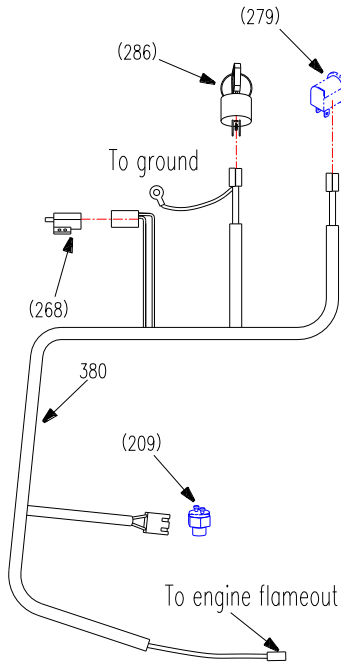

REF.	PART NO.	DESCRIPTION	36
			Kawasaki 13HP
209	4807006	Transmission Switch	×
268	2808005	Blade Switch	×
279	2808001	Handle Bar Switch	×
286	4807003	Key Switch	×
380	3609021	Recoil Start-up Wiring Harness	×
384	3609027	Connector, three way (Honda)	×

REF.	PART NO.	DESCRIPTION	36	36	36
			Kohler15HP	Kawasaki 15HP	Kawasaki17HP
17	4803401	Light (Hy-031)	×	×	
209	4807006	Transmission Switch	×	×	
268	2808005	Blade Switch	×	×	
286	2808019	Ignition Switch	×	×	×
279	2808001	Handle Bar Switch	×	×	
381	3609045	Wire Harness, Console	×		
	3609026	Wire Harness, Console		×	×
382	3609044	Wire Harness, Handle	×		
	3609025	Wire Harness, Handle		×	×
383	4807026	Battery	×	×