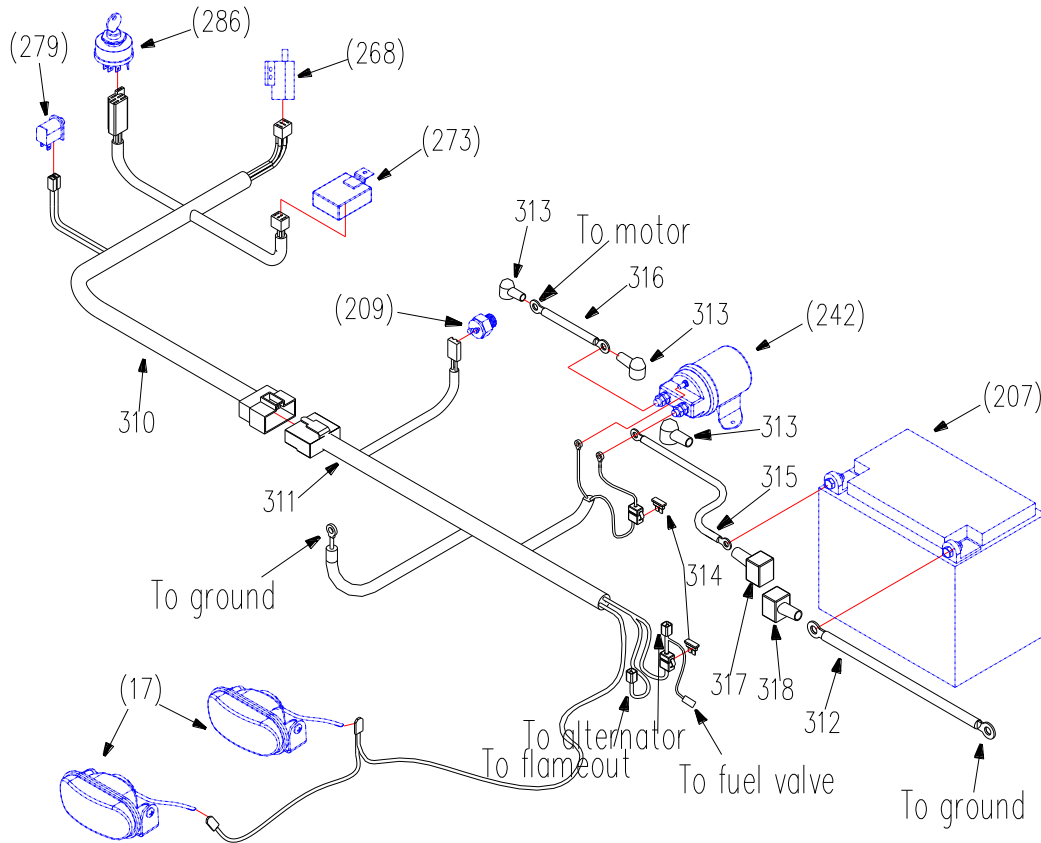

Electrical Start-up

REF.	PART NO.	DESCRIPTION	36E
17	4803401	Light (Hy-031)	×
207	5208002	12V Battery	×
209	4807006	Transmission Switch (Normal open)	×
242	4807104	Start-up Relay	×
268	5208015	Brake Switch	×
273	4807103	Relay Set	×
279	2808001	Handle Bar Switch	×
286	5208003	Ignition Switch	×
310	3609005	Wiring Harness, Handle	×
	3609032	Wiring Harness, Handle (Kawasaki 13HP&Honda, no light)	×
311	3609006	Wiring Harness, Console (Kohler)	×
	3609007	Wiring Harness, Console (Kawasaki 15HP, with light)	×

REF.	PART NO.	DESCRIPTION	36E
	3609033	Wiring Harness, Console (Kawasaki 13HP, without light)	×
	3609014	Wiring Harness, Console (Kawasaki 17HP, with light)	×
	3609052	Wiring Harness, Console (Kawasaki 13HP, without light)	×
312	4807106	Negative Pole Post	×
313	2808107	sheath	×
314	4807107	Fuse 30A	×
315	3609003	Positive Pole wiring	×
316	3609004	Motor Pole Post	×
317	3312032	Positive Pole sheath	×
318	3312031	Negative Pole sheath	×

Note: REF.17 can be found in some models.