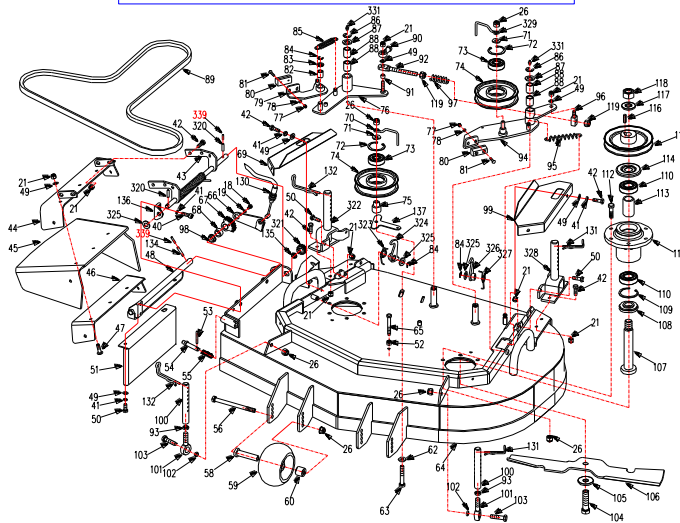

WORLDLAWN®

Mower Deck Frame

Mower Deck Frame

REF.	PART NO.	DESCRIPTION	36	36E
1	3600010	Belt Cover (with light)	×	×
1A	3600011A	Belt Cover (without light)	×	×
2	3302190	Bolt	×	×
3	B1155-8	Grease Fitting 8	×	×
4	B896-15	Snap Ring 15	×	×
5	B97.1-20	Washer 20	×	×
6	3301003	Bushing	×	×
7	3601100	Mower Deck Frame Weldment	×	×
8	4803200	Caster Wheel Yoke	×	×
9	B5782-12140	Bolt M12×140	×	×
10	4803001	Bushing	×	×
11	4803100	Caster Wheel Assembly	×	×
12	B6182-12	Locknut M12	×	×
13	B6182-6	Locknut M6	×	×
14	4803402	Bracket	×	×
15	B818-510	“+” Screw M5×10	×	×
16	B801-616	Bolt M6×16	×	×
17	4803401	Light (Hy-031)	×	×
18	B5783-612	Bolt M6×12	×	×

Note: REF. 14, 15, 16, 17 can be found in some models.

WORLDLAWN®

Mower Deck Assembly

REF.	PART NO.	DESCRIPTION	36	36E
18	B5783-612	Bolt M6×12	×	×
19	B93-6	Washer 6	×	×
20	B97.1-6	Washer 6	×	×
21	B6182-8	Locknut M8	×	×
26	B6182-10	Locknut M10	×	×
40	B70-825	Screw M8×25	×	×
41	B93-8	Washer 8	×	×
42	B5783-825	Hex Hd Bolt M8×25	×	×
43	3602795	Left Shaft Weldment	×	×
44	3602520A	Bottom Plate Weldment	×	×
45	3602505A	Discharge Chute Cover	×	×
46	3602506A	Backing Pad	×	×
47	B818-825	Screw M8×25	×	×
48	3602665	Right Shaft Weldment	×	×
49	B97.1-8	Washer 8	×	×
50	B5783-820	Hex Hd Bolt M8×20	×	×
51	3602001B	Mulching Plate	×	×
52	B6170-8	Nut M8	×	×
53	B879-540	Pin 5×40	×	×
54	3602012	Axis Pin	×	×
55	2806002	Compression Spring	×	×
56	B5787-10120	Bolt M10×120	×	×
58	5201082	Caster Wheel Bushing	×	×
59	5201081	Caster Wheel	×	×