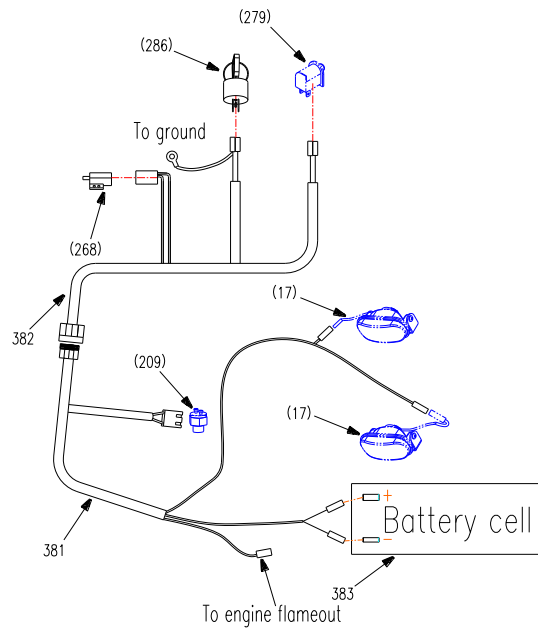

REF.	PART NO.	DESCRIPTION	36
			Kawasaki 13HP
209	4807006	Transmission Switch	×
268	2808005	Blade Switch	×
279	2808001	Handle Bar Switch	×
286	4807003	Key Switch	×
380	3609021	Recoil Start-up Wiring Harness	×
384	3609027	Connector, three way (Honda)	×

REF.	PART NO.	DESCRIPTION	36	36	36
			Kohler15HP	Kawasaki 15HP	Kawasaki17HP
17	4803401	Light (Hy-031)	×	×	
209	4807006	Transmission Switch	×	×	
268	2808005	Blade Switch	×	×	
286	2808019	Ignition Switch	×	×	×
279	2808001	Handle Bar Switch	×	×	
381	3609045	Wire Harness, Console	×		
	3609026	Wire Harness, Console		×	×
382	3609044	Wire Harness, Handle	×		
	3609025	Wire Harness, Handle		×	×
383	4807026	Battery	×	×