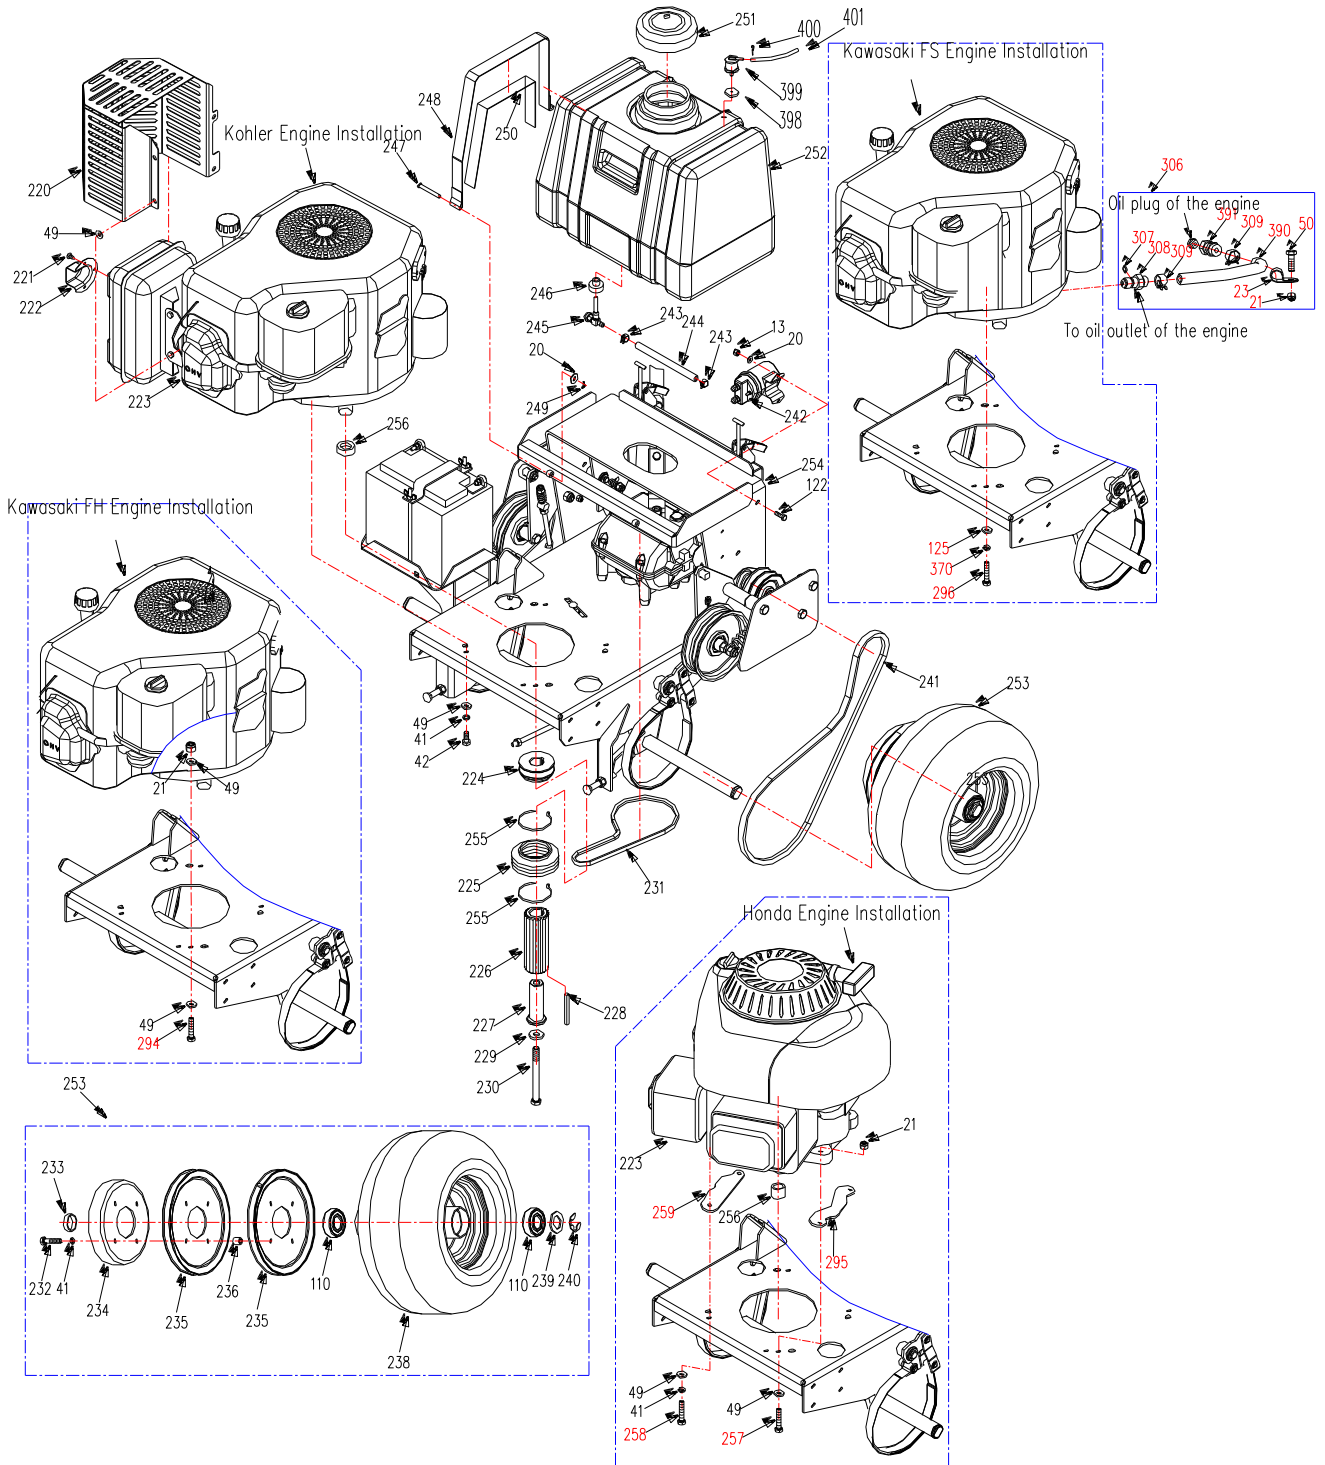

WORLDLAWN®

Engine Frame Assembly

WORLDLAWN®

Engine Frame Assembly

REF.	PART NO.	DESCRIPTION	36	36E	REF.	PART NO.	DESCRIPTION	36	36E
13	B6182-6	Nut M6	×	×	236	4809003	Spacer	×	×
20	B97.1-6	Washer 6	×	×	238	4809100	Tire & Rim Assembly	×	×
21	B6182-8	Nut M8 (Kawasaki FH&Honda)	×	×	239	4809001	Washer	×	×
23	3601020	Clamp (Kawasaki FS)	×	×	240	XSZ56-2-06	Snap Ring 19	×	×
41	B93-8	Washer 8 (Kohler&Honda)	×	×	241	3600002	Dive Belt	×	×
42	B5783-825	Hex Hd. Bolt M8×25 (Kohler)	×	×	242	4807104	Start-up Relay		×
49	B97.1-8	Washer 8 (Except Kawasaki FS)	×	×	243	3307025	Hose Clamp	×	×
50	B5783-820	Bolt 8×20 (Kawasaki FS)			244	4805004E	Fuel Line	×	×
110	B276-6205RS	Bearing 6205-2RS	×	×	245	3307024	Fuel Line Shut-off	×	×
122	B5783-620	Hex Hd. Bolt M6×20	×	×	246	3307023A	Fuel Tank Bushing	×	×
125	B97.1-10	Washer 10(Kawasaki FS)	×	×	247	4805003	Axis Pin	×	×
370	B93-10	Washer 10(Kawasaki FS)	×	×	248	4805010	Fuel Tank Mounting Strap	×	×
220	3607001	Safety Cover (Kohler)	×	×	249	B91-210	Split Pin 2×10	×	×
221	B845-5513	Screw ST 5.5×13 (Kohler)	×	×	250	4805002	Rubber Strip	×	×
222	4804008	Vent-pipe (Kohler)	×	×	251	5204019	Gas Cap	×	×
223	3607100	Kohler CV15-E		×	252	4805001E	Fuel Tank	×	×
	3607110	Kawasaki FH430V-S22	×		253	4809000	Drive Wheel Assembly	×	×
	3607111	Kawasaki FH430V-S20		×	254	3603000	Console Frame Assembly	×	×
	3607112	Kawasaki FH381V-S22	×		255	5208008	Strip 5×200	×	×
	3607113	Kawasaki FH381V-S20		×	256	3607002	Bushing (Kawasaki&Kohler)	×	×
	3607114	Kohler CV15-R	×			3207002	Bushing (Honda)		
	3607115	Kawasaki FH541-E		×	257	B5783-845	Bolt M8×45(Honda)	×	×
	3607116	Kawasaki FH541-R	×		258	2200020A	Long JH Bolt(Honda)	×	×
	3607117	Honda 13HP GXV390-R	×		259	2803080	Right Backing Plate(Honda)	×	×
	3607118	Honda 13HP GXV390-E		×	294	B5783-840	Bolt M8×40(Kawasaki FH)	×	×
224	3607009	Belt pulley of engine	×	×	295	2803079	Left Backing Plate (Honda)	×	×
225	3607008	Spacer	×	×	296	5203435	Bolt 3/8-16UNC×1-1/2 (Kawa FS)	×	×
226	3607005B	Outer Spline Housing	×	×	306	3607010	Oil outlet tube of engine (Kawa FS)	×	×
227	3607006	Bushing	×	×	307	B3452.1-16265	O Ring 16×2.65 (Kawa FS)	×	×
228	3607004	Key	×	×	308	5203421	Connector of engine (Kawa FS)	×	×
229	3307011	Wing Washer	×	×	309	B8870-19	Hose Clamp (Kawasaki FS)	×	×
230	3607007	Bolt 7/16-20UNF×4.5	×	×	390	3607011	Oil Outlet Rubber Tube (Kawa FS)	×	×
231	3600003	Transmission Drive Belt	×	×	391	5203422	Connector 1 (Kawasaki FS)	×	×
232	B5783-835	Hex Hd. Bolt M8×35	×	×	398	2807102	Rubber Bushing	×	×
233	3605001	Spacer	×	×	399	2807101	Dumping Valve	×	×
234	4809004	Brake Drum	×	×	400	3307041	Clamp	×	×
235	4809002	Differential Pulley	×	×	401	4805006	Fuel Pipe	×	×