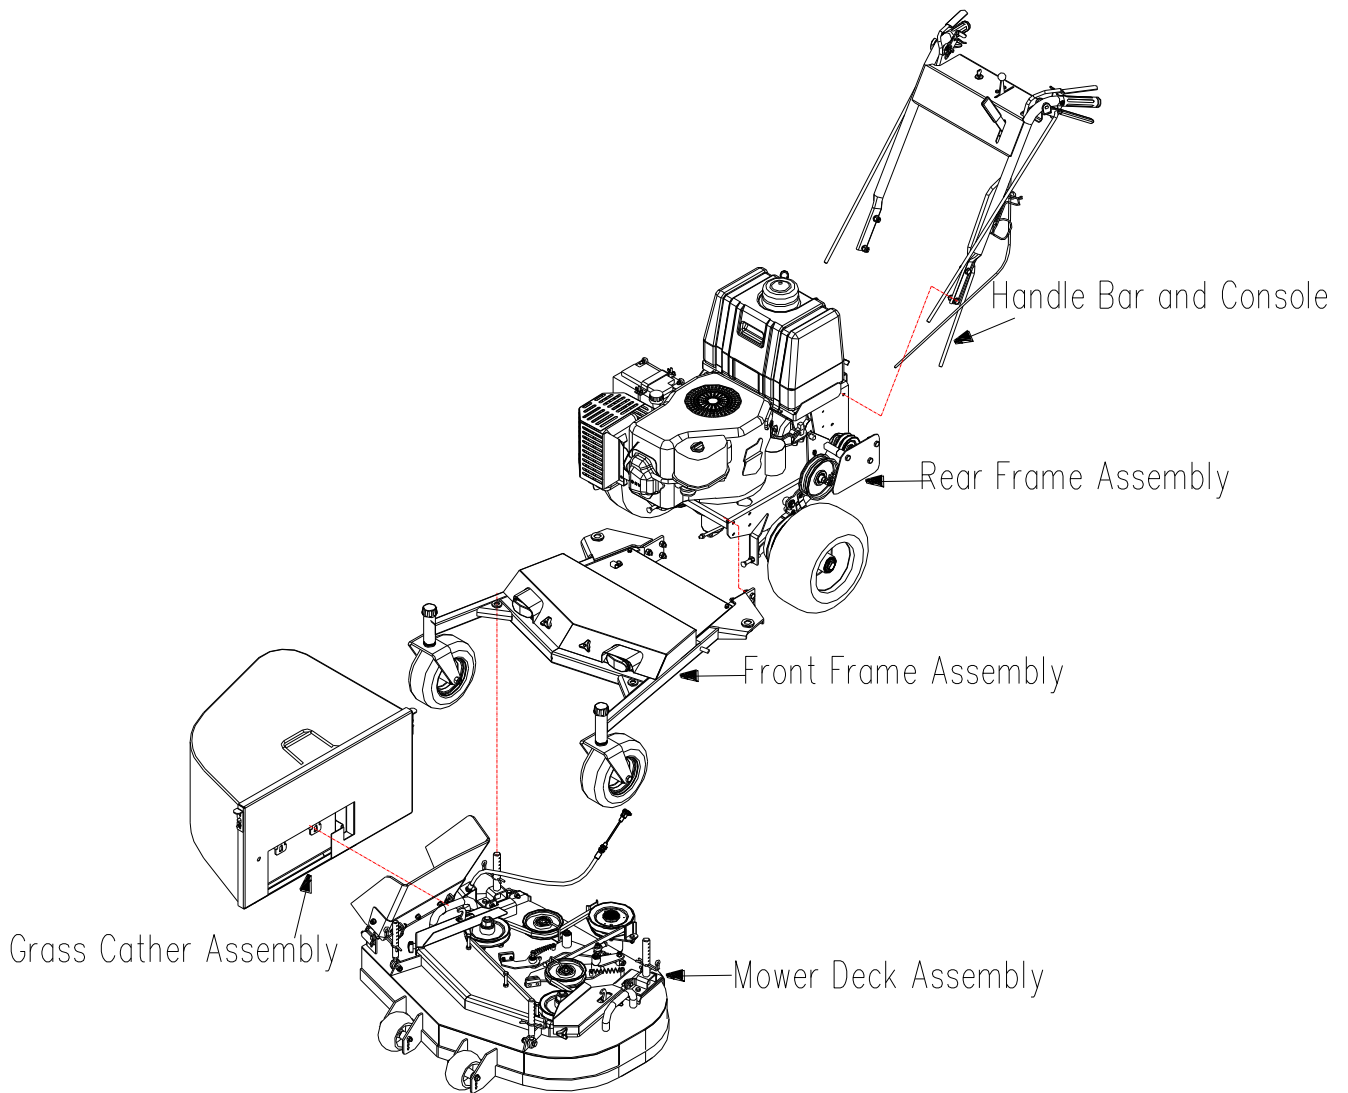

Content

Mower Assembly.....	1
Mower Deck Frame.....	2
Mower Deck Assembly.....	4
Engine Frame Assembly	6
Console Frame Assembly	8
Handle Bar and Console	10
Electrical Start-Up	12
Recoil Start-Up.....	13
Safety/Operation and Product Decals.....	14
Grass Catcher Assembly	16

WORLDLAWN®

Mower Deck Frame

Mower Deck Frame

REF.	PART NO.	DESCRIPTION	36	36E
1	3600010	Belt Cover (with light)	×	×
1A	3600011A	Belt Cover (without light)	×	×
2	3302190	Bolt	×	×
3	B1155-8	Grease Fitting 8	×	×
4	B896-15	Snap Ring 15	×	×
5	B97.1-20	Washer 20	×	×
6	3301003	Bushing	×	×
7	3601100	Mower Deck Frame Weldment	×	×
8	4803200	Caster Wheel Yoke	×	×
9	B5782-12140	Bolt M12×140	×	×
10	4803001	Bushing	×	×
11	4803100	Caster Wheel Assembly	×	×
12	B6182-12	Locknut M12	×	×
13	B6182-6	Locknut M6	×	×
14	4803402	Bracket	×	×
15	B818-510	“+” Screw M5×10	×	×
16	B801-616	Bolt M6×16	×	×
17	4803401	Light (Hy-031)	×	×
18	B5783-612	Bolt M6×12	×	×

Note: REF. 14, 15, 16, 17 can be found in some models.

WORLDLAWN®

Mower Deck Assembly

REF.	PART NO.	DESCRIPTION	36	36E
18	B5783-612	Bolt M6×12	×	×
19	B93-6	Washer 6	×	×
20	B97.1-6	Washer 6	×	×
21	B6182-8	Locknut M8	×	×
26	B6182-10	Locknut M10	×	×
40	B70-825	Screw M8×25	×	×
41	B93-8	Washer 8	×	×
42	B5783-825	Hex Hd Bolt M8×25	×	×
43	3602795	Left Shaft Weldment	×	×
44	3602520A	Bottom Plate Weldment	×	×
45	3602505A	Discharge Chute Cover	×	×
46	3602506A	Backing Pad	×	×
47	B818-825	Screw M8×25	×	×
48	3602665	Right Shaft Weldment	×	×
49	B97.1-8	Washer 8	×	×
50	B5783-820	Hex Hd Bolt M8×20	×	×
51	3602001B	Mulching Plate	×	×
52	B6170-8	Nut M8	×	×
53	B879-540	Pin 5×40	×	×
54	3602012	Axis Pin	×	×
55	2806002	Compression Spring	×	×
56	B5787-10120	Bolt M10×120	×	×
58	5201082	Caster Wheel Bushing	×	×
59	5201081	Caster Wheel	×	×