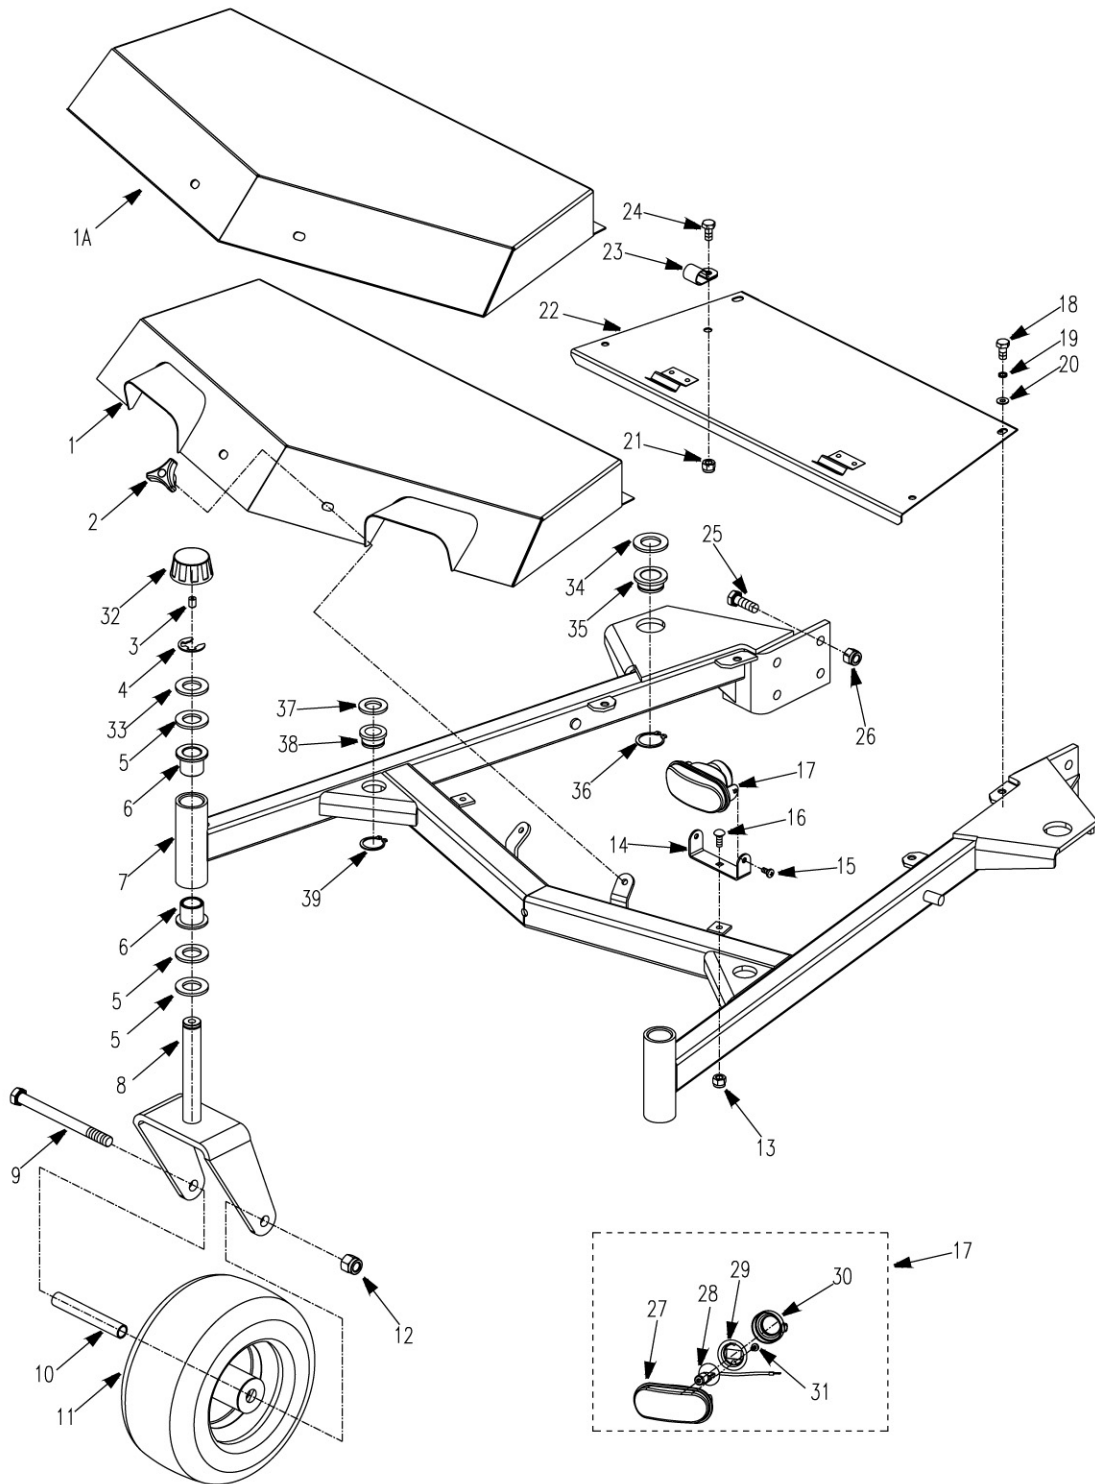

Mower Assembly

Mower Deck Frame

Mower Deck Frame

REF.	PART NO.	DESCRIPTION	36	36E
1	3600010	Belt Cover (with light)	×	×
1A	3600011A	Belt Cover (without light)	×	×
2	3302190	Bolt	×	×
3	B1155-8	Grease Fitting 8	×	×
4	B896-15	Snap Ring 15	×	×
5	B97.1-20	Washer 20	×	×
6	3301003	Bushing	×	×
7	3601100	Mower Deck Frame Weldment	×	×
8	4803200	Caster Wheel Yoke	×	×
9	B5782-12140	Bolt M12×140	×	×
10	4803001	Bushing	×	×
11	4803100	Caster Wheel Assembly	×	×
12	B6182-12	Locknut M12	×	×
13	B6182-6	Locknut M6	×	×
14	4803402	Bracket	×	×
15	B818-510	"+" Screw M5×10	×	×
16	B801-616	Bolt M6×16	×	×
17	4803401	Light (Hy-031)	×	×
18	B5783-612	Bolt M6×12	×	×
19	B93-6	Washer 6	×	×

REF.	PART NO.	DESCRIPTION	36	36E
20	B97.1-6	Washer 6	×	×
21	B6182-8	Locknut M8	×	×
22	3601140	Safety Board	×	×
23	3601020	Clamp	×	×
24	B5783-816	Hex Hd Bolt M8×16	×	×
25	B5783-1030	Hex Hd Bolt M10×30	×	×
26	B6182-10	Locknut M10	×	×
27	4803401-1	Lamp Globe	×	×
28	4803401-2	Light Bulb	×	×
29	4803401-3	Light Socket	×	×
30	4803401-4	Spacer	×	×
31	B845-226	Screw ST2.2×6	×	×
32	3200011	Cover	×	×
33	3201005	Washer	×	×
34	3600005	Washer 1	×	×
35	3601016	Bushing (Rear)	×	×
36	B894.2-30	Snap Ring 30	×	×
37	3600004	Washer 2	×	×
38	3601015	Bushing (Front)	×	×
39	B894.2-25	Snap Ring 25	×	×