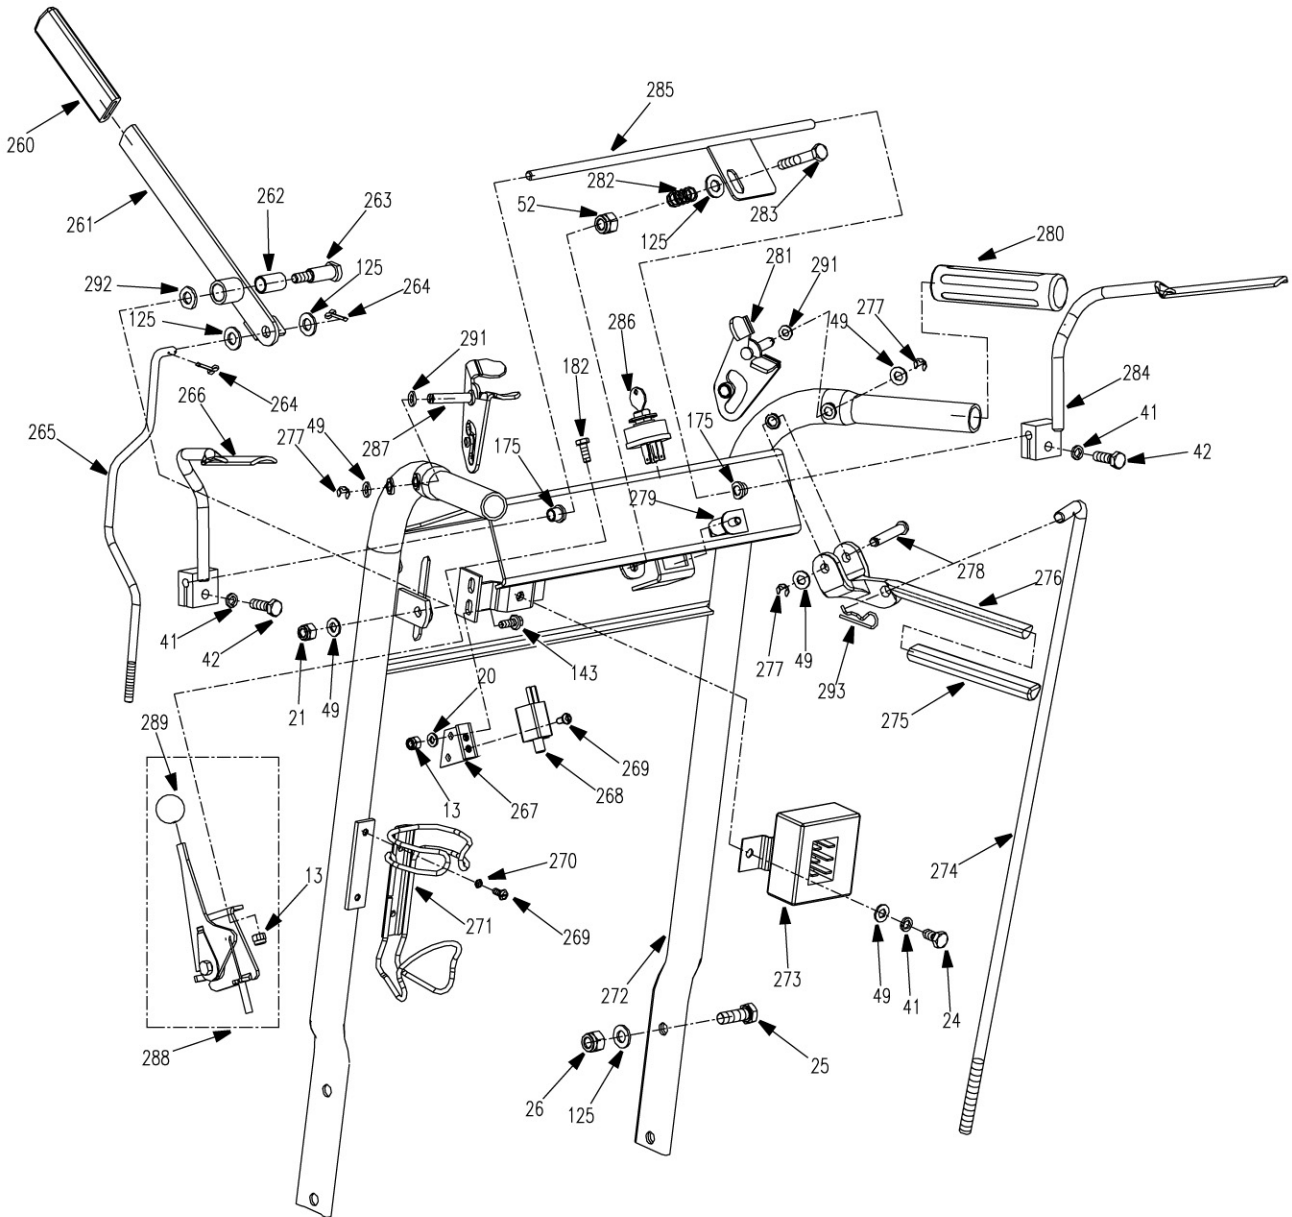

Handle Bar And Console

Handle Bar And Console

REF.	PART NO.	DESCRIPTION	36	36E
13	B6182-6	Locknut M6	x	x
20	B97.1-6	Washer 6	x	x
21	B6182-8	Locknut M8	x	x
24	B5783-816	Hex Hd Bolt M8x16	x	x
25	B5783-1030	Hex Hd Bolt M10x30	x	x
26	B6182-10	Locknut M10	x	x
41	B93-8	Washer 8	x	x
42	B5783-825	Hex Hd Bolt M8x25	x	x
49	B97.1-8	Washer 8	x	x
52	B6170-8	Nut M8	x	x
125	B97.1-10	Washer 10	x	x
143	B5787-616	Hex Hd Bolt M6x16	x	x
175	2806010	Bushing	x	x
182	B5783-616	Hex Hd Bolt M6x16	x	x
260	3306002	Handle Grip	x	x
261	3606100	Mower Blade Drive Lever	x	x
262	3303023	Bushing	x	x
263	2806055	Axis Pin	x	x
264	B91-2520	Split Pin 2.5x20	x	x
265	3606001	Blade Control Rod B	x	x
266	3606080	Flameout Handle-LH	x	x
267	3606002	Switch Bracket	x	x
268	5208015	Brake Switch		x
	2808005	Blade Switch	x	
269	B67-510	Screw M5x10	x	x

REF.	PART NO.	DESCRIPTION	36	36E
271	2806090	Cup Holder	x	x
272	3606040	Handle Bar	x	x
273	4807103	Relay Set		x
274	4806006	Brake Control Rod	x	x
275	4806014	Handle Grip	x	x
276	4806009	Steering Lever, LH	x	x
277	B896-6	Snap Ring 6	x	x
278	4806011	Axis Pin	x	x
279	2808001	Handle Bar Switch	x	x
280	3306005	Handle Grip	x	x
281	3606060	Neutral latch-RH	x	x
282	4806013	Compression Spring	x	x
283	B5782-845	Bolt M8x45	x	x
284	3606090	Flameout Handle-RH	x	x
285	3606070	Rod	x	x
286	5208003	Ignition Switch		x
	4807003	Key Switch (Kawasaki13HP)	x	
	2808019	Ignition Switch	x	
287	3606050	Neutral latch-LH	x	x
288	3606120	Throttle Control Assembly (Kawasaki)	x	x
	3306004	Throttle Control Assembly (Kohler)	x	x
289	3306030	Knob	x	x
291	2806086	Saddle Shaped Washer 8	x	x
292	2806061	Wave Washer 12	x	x
293	4806002	Bolt	x	x