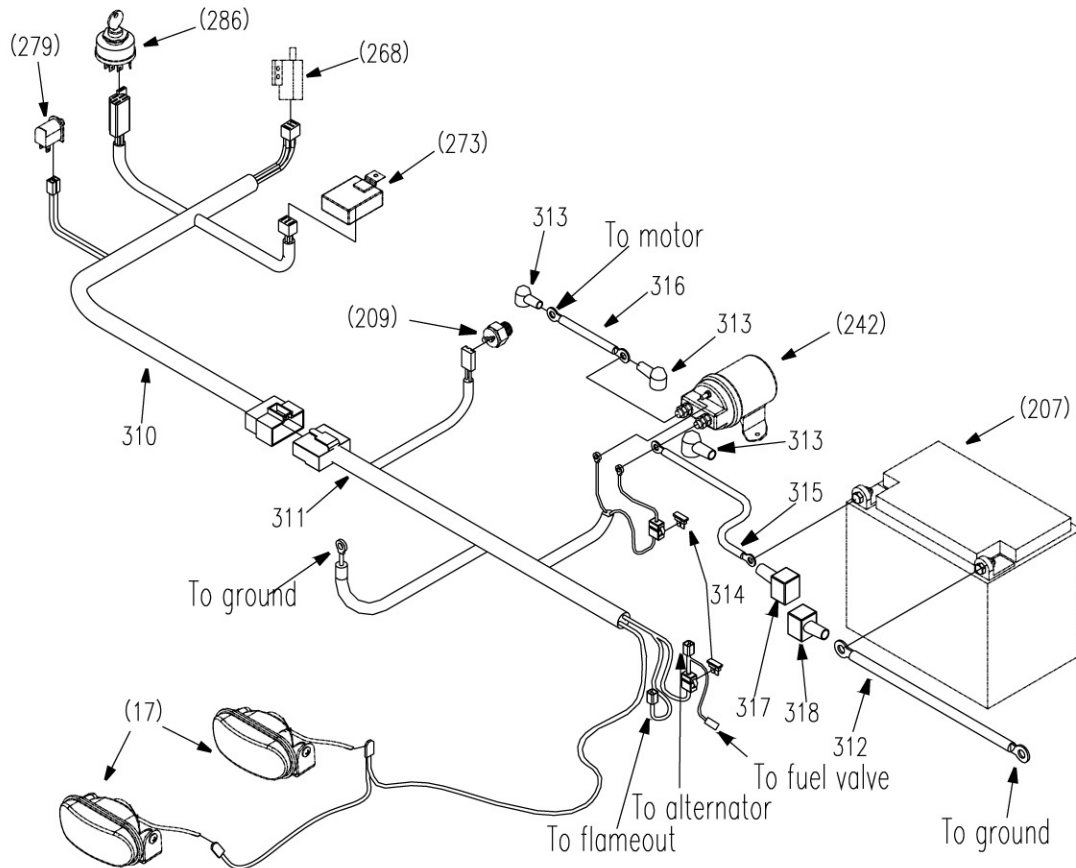

Electrical Start-up

REF.	PART NO.	DESCRIPTION	36E
17	4803401	Light (Hy-031)	x
207	5208002	12V Battery	x
209	4807006	Transmission Switch	x
242	4807104	Start-up Relay	x
268	5208015	Brake Switch	x
273	4807103	Relay Set	x
279	2808001	Handle Bar Switch	x
286	5208003	Ignition Switch	x
310	3609005	Wiring Harness, Handle	x
	3609032	Wiring Harness, Handle (Kawasaki 13HP, without Light)	x
311	3609006	Wiring Harness, Console (Kohler)	x
	3609007	Wiring Harness, Console (Kawasaki 15HP, with Light)	x

REF.	PART NO.	DESCRIPTION	36E
	3609033	Wiring Harness, Console (Kawasaki 13HP, without Light)	x
	3609014	Wiring Harness, Console (Kawasaki 17HP, with Light)	x
312	2808110	Negative Pole Wiring	x
313	2808107	sheath	x
314	4807107	Fuse 30A	x
315	3609003	Positive Pole wiring	x
316	3609004	Motor Pole Post	x
317	3312032	Positive Pole sheath	x
318	3312031	Negative Pole sheath	x

Note: REF.17 can be found in some models.