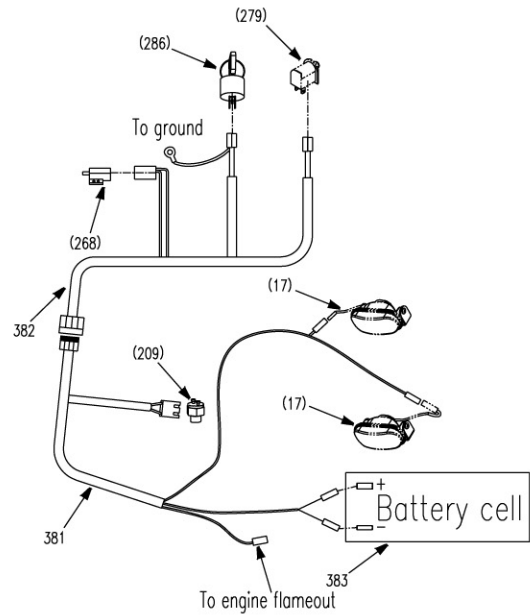

REF.	PART NO.	DESCRIPTION	36
			Kawasaki 13HP
209	4807006	Transmission Switch	x
268	2808005	Blade Switch	x
279	2808001	Handle Bar Switch	x
286	4807003	Key Switch	x
380	3609021	Recoil Start-up Wiring Harness	x

REF.	PART NO.	DESCRIPTION	36	36	36
			Kohler15HP	Kawasaki15HP	Kawasaki17HP
17	4803401	Light (Hy-031)	x	x	
209	4807006	Transmission Switch	x	x	
268	2808005	Blade Switch	x	x	
286	2808019	Ignition Switch	x	x	x
279	2808001	Handle Bar Switch	x	x	
381	3609045	Wire Harness, Console	x		
	3609026	Wire Harness, Console		x	x
382	3609044	Wire Harness, Handle	x		
	3609025	Wire Harness, Handle		x	x
383	4807026	Battery	x	x