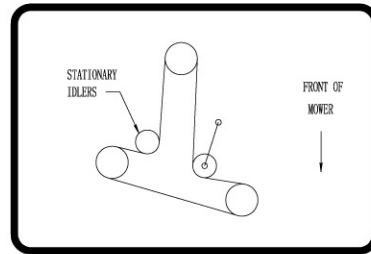

Safety/Operation And Product Decals