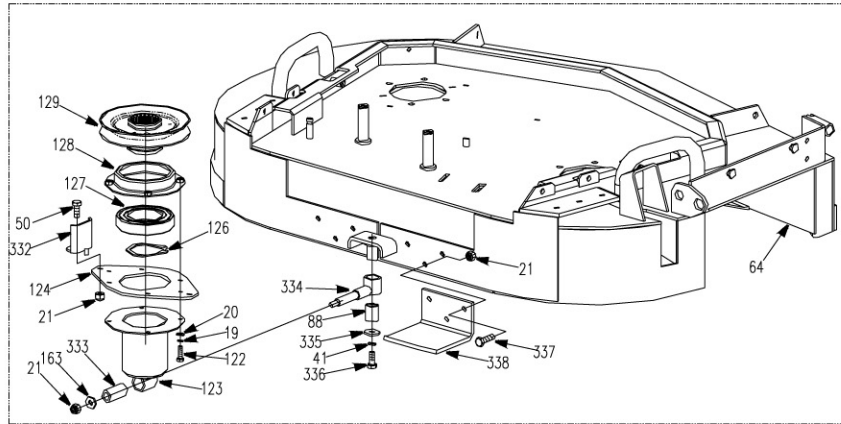

Mower Deck Assembly

Rear of Mower Deck

Mower Deck Assembly

REF.	PART NO.	DESCRIPTION	36	36E
2	3302190	Knob	x	x
18	B5783-612	Bolt M6x12	x	x
19	B93-6	Washer 6	x	x
20	B97.1-6	Washer 6	x	x
21	B6182-8	Locknut M8	x	x
26	B6182-10	Locknut M10	x	x
40	B70-825	Screw M8x25	x	x
41	B93-8	Washer 8	x	x
42	B5783-825	Hex Hd Bolt M8x25	x	x
43	3602795	Bracket, left	x	x
44	3602520A	Fixed Bracket	x	x
45	3602505A	Discharge Chute	x	x
46	3602506A	Discharge chute Bracket.	x	x
47	B818-825	Screw M8x25	x	x
48	3602665	Bracket, right	x	x
49	B97.1-8	Washer 8	x	x
50	B5783-820	Hex Hd Bolt M8x20	x	x
51	3602001B	Mulching Plate	x	x
52	B6170-8	Nut M8	x	x
53	B879-540	Pin 5x40	x	x
54	3602012	Axis Pin	x	x
55	2806002	Compression Spring	x	x
56	B5787-10120	Bolt M10x120	x	x
58	5201082	Caster Wheel Bushing	x	x
59	5201081	Caster Wheel	x	x
60	3602014	Bushing	x	x
62	4808002	Washer	x	x
63	B5782-1065	Bolt 10x65	x	x
64	3602140	Mower Deck Weldment	x	x
65	B5782-860	Bolt M8x60	x	x
66	3602670	Bracket Weldment	x	x
67	3602666	Big Gear	x	x
68	3602676	Bushing	x	x
69	3602021	Safety Board, right	x	x
70	3602025	Belt Hook	x	x
71	3302058	Washer 10	x	x
72	B893.1-47	Snap Ring 47	x	x
73	B276-6303RS	Bearing 6303-2RS	x	x
74	3302056	Idler Pulley	x	x
75	3602018A	Bushing	x	x
76	3602945	Shift Arm	x	x
77	B6182-5	Locknut M5	x	x
78	B97.1-5	Washer 5	x	x
79	3602965	Shift Arm	x	x
80	2802121	Brake Pad	x	x
81	B819-525	Screw M5x25	x	x
82	B2685-121618	lolute Bronze Bearing 12x16x18	x	x
83	2802086	Spacer	x	x
84	B896-9	Snap Ring 9	x	x
85	2802088	Spring	x	x
86	B896-12	Snap Ring 12	x	x
87	3302095	Washer 8	x	x
88	B2685-162025	lolute Bronze Bearing 16x20x25	x	x
89	3602003	Blade Drive Belt	x	x
90	SIBJK8T	Rod End Bearing	x	x
91	3602022	Bushing	x	x
92	3602023	Connecting Rod	x	x
93	B6172-10	Nut M10	x	x
94	3602730	Blade Brake Arm Assembly	x	x

REF.	PART NO.	DESCRIPTION	36	36E
95	3602013	Blade Brake Spring	x	x
96	3602721	Swivel	x	x
97	3602017A	Compression Spring	x	x
98	3602673	Bushing	x	x
99	3602020	Safety Board, Left	x	x
100	3602761	Front Column	x	x
101	B9163-JK10C	Bearing SABJK10C	x	x
102	4801302	Bushing	x	x
103	B5782-1040	Bolt M10x40	x	x
104	B5785-1660	Bolt M16x1.5x60	x	x
105	5201042	Washer (1)	x	x
106	3602005	Blade	x	x
	3602005A	Mulching Blade	x	x
107	5201051	Core Shaft	x	x
108	5201043	Safety Guard	x	x
109	893.1-52	Snap Ring 52	x	x
110	B276-6205RS	Bearing 6205-2RS	x	x
111	5201050	Spindle Housing	x	x
112	B5783-1035	Hex Hd Bolt M10x35	x	x
113	5201049	Bushing	x	x
114	5201044	Safety Guard	x	x
115	3602200	Blade Pulley	x	x
116	B1096-625C	Key C6x25	x	x
117	5201048	Washer (2)	x	x
118	B6171-20	Nut M20x1.5	x	x
119	B6172.2-10	Nut M10	x	x
122	B5783-620	Hex Hd Bolt M6x20	x	x
123	3602832	Dust Cover	x	x
124	3602831	Bracket	x	x
126	B894.2-55	Snap Ring 55	x	x
127	B276-6011RS	Bearing 6011-2RS	x	x
128	3602810	Spindle Housing	x	x
129	3602820	Pulley	x	x
130	3602400	Cable Unit	x	x
131	4800007	Latch -LH	x	x
132	4800008	Latch -RH	x	x
134	B879-630	Pin 6x30	x	x
135	3602677	Bushing	x	x
136	3602783A	Bracket	x	x
137	3602026	Bracket	x	x
163	3303018	Washer	x	x
320	B879-625	Pin 6x25	x	x
321	3602792	Gear	x	x
322	3602985	Right Rear Column Weldment	x	x
323	3602028	Torsion Spring -RH	x	x
324	3602975	Hook Weldment -RH	x	x
325	B97.1-12	Washer 12	x	x
326	3602970	Hook Weldment -LH	x	x
327	3602027	Torsion Spring -LH	x	x
328	3602980	Left Rear Column Weldment	x	x
329	3602722	Belt Hook	x	x
331	B1152-6	Grease Fittina M6	x	x
332	3602750	Bracket	x	x
333	3602833	Bushing	x	x
334	3602875	Axle Weldment	x	x
335	2802183B	Washer	x	x
336	B5783-818	Bolt M8x18	x	x
337	B5783-830	Bolt M8x30	x	x
338	3602024	Safety Guard	x	x