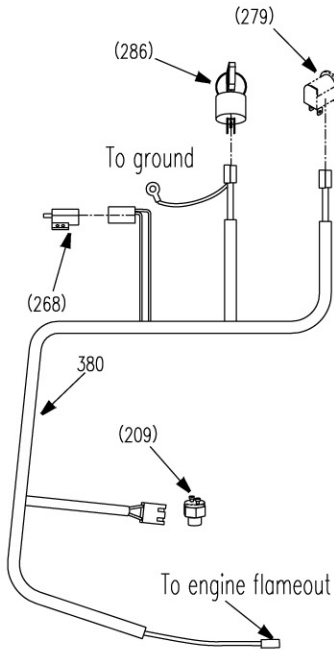

REF.	PART NO.	DESCRIPTION	36
			Kawasaki 13HP
209	4807006	Transmission Switch	x
268	2808005	Blade Switch	x
279	2808001	Handle Bar Switch	x
286	4807003	Key Switch	x
380	3609021	Recoil Start-up Wiring Harness	x

REF.	PART NO.	DESCRIPTION	36	36	36
			Kohler15HP	Kawasaki15HP	Kawasaki17HP
17	4803401	Light (Hy-031)	x	x	
209	4807006	Transmission Switch	x	x	
268	2808005	Blade Switch	x	x	
286	2808019	Ignition Switch	x	x	x
279	2808001	Handle Bar Switch	x	x	
381	3609045	Wire Harness, Console	x		
	3609026	Wire Harness, Console		x	x
382	3609044	Wire Harness, Handle	x		
	3609025	Wire Harness, Handle		x	x
383	4807026	Battery	x	x