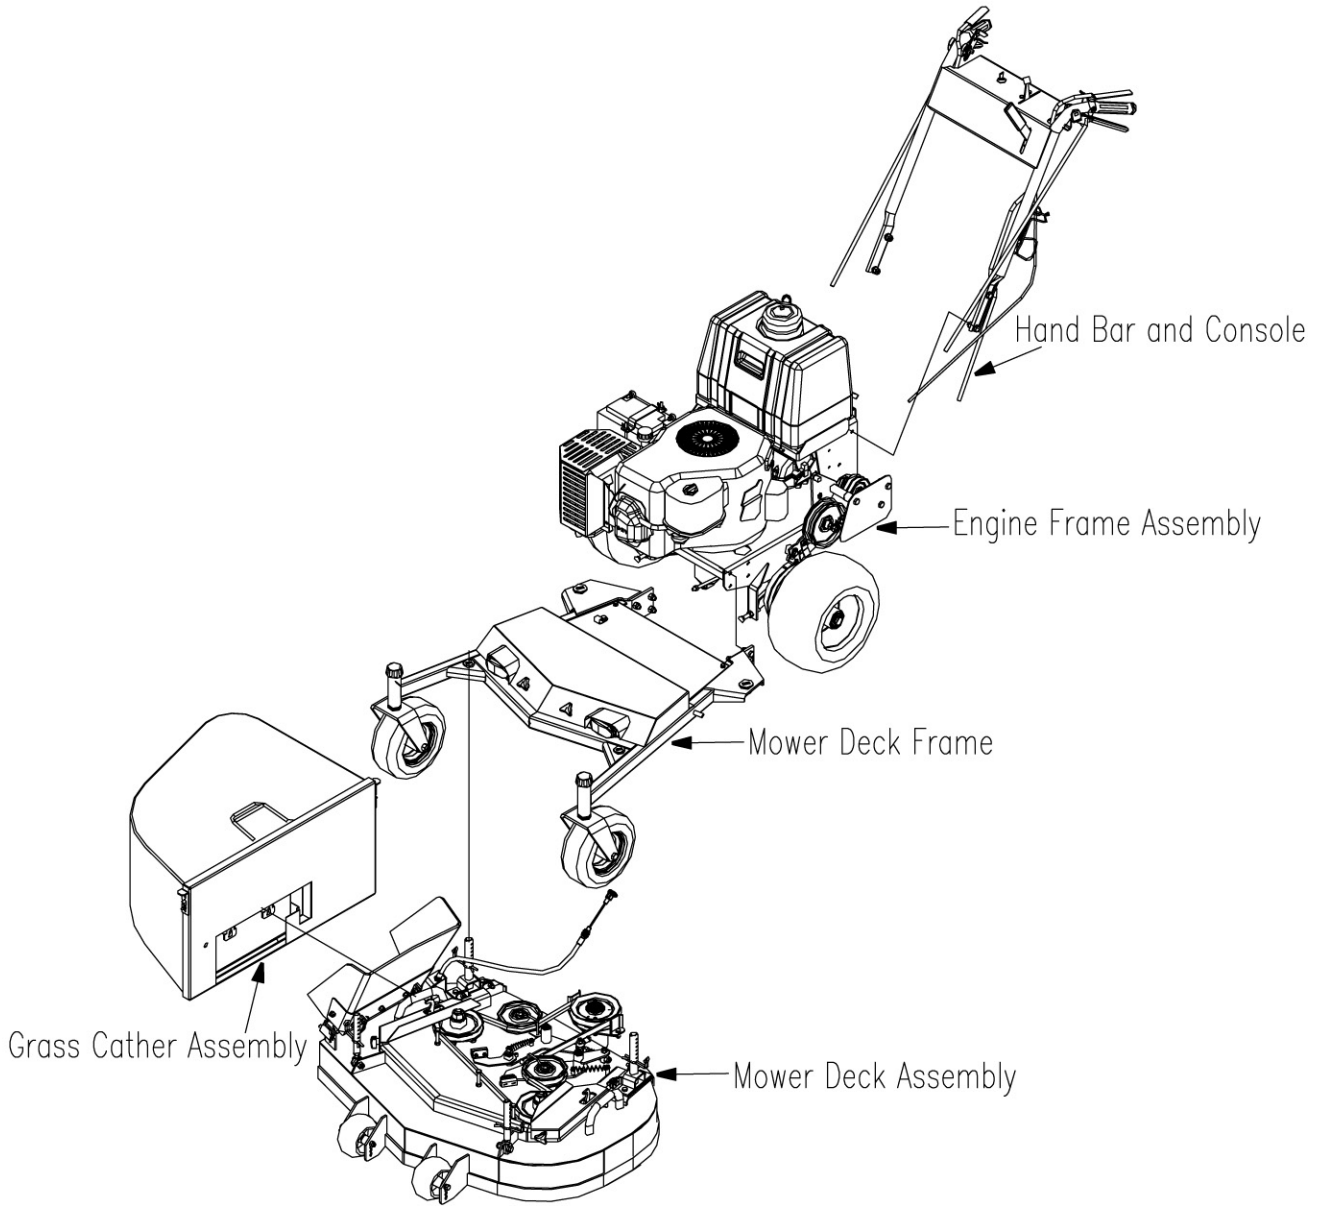

Mower Assembly

Mower Deck Frame

Mower Deck Frame

REF.	PART NO.	DESCRIPTION	36	36E
1	3600010	Belt Cover (with light)	×	×
1A	3600011A	Belt Cover (without light)	×	×
2	3302190	Bolt	×	×
3	B1155-8	Grease Fitting 8	×	×
4	B896-15	Snap Ring 15	×	×
5	B97.1-20	Washer 20	×	×
6	3301003	Bushing	×	×
7	3601100	Mower Deck Frame Weldment	×	×
8	4803200	Caster Wheel Yoke	×	×
9	B5782-12140	Bolt M12×140	×	×
10	4803001	Bushing	×	×
11	4803100	Caster Wheel Assembly	×	×
12	B6182-12	Locknut M12	×	×
13	B6182-6	Locknut M6	×	×
14	4803402	Bracket	×	×
15	B818-510	"+" Screw M5×10	×	×
16	B801-616	Bolt M6×16	×	×
17	4803401	Light (Hy-031)	×	×
18	B5783-612	Bolt M6×12	×	×
19	B93-6	Washer 6	×	×