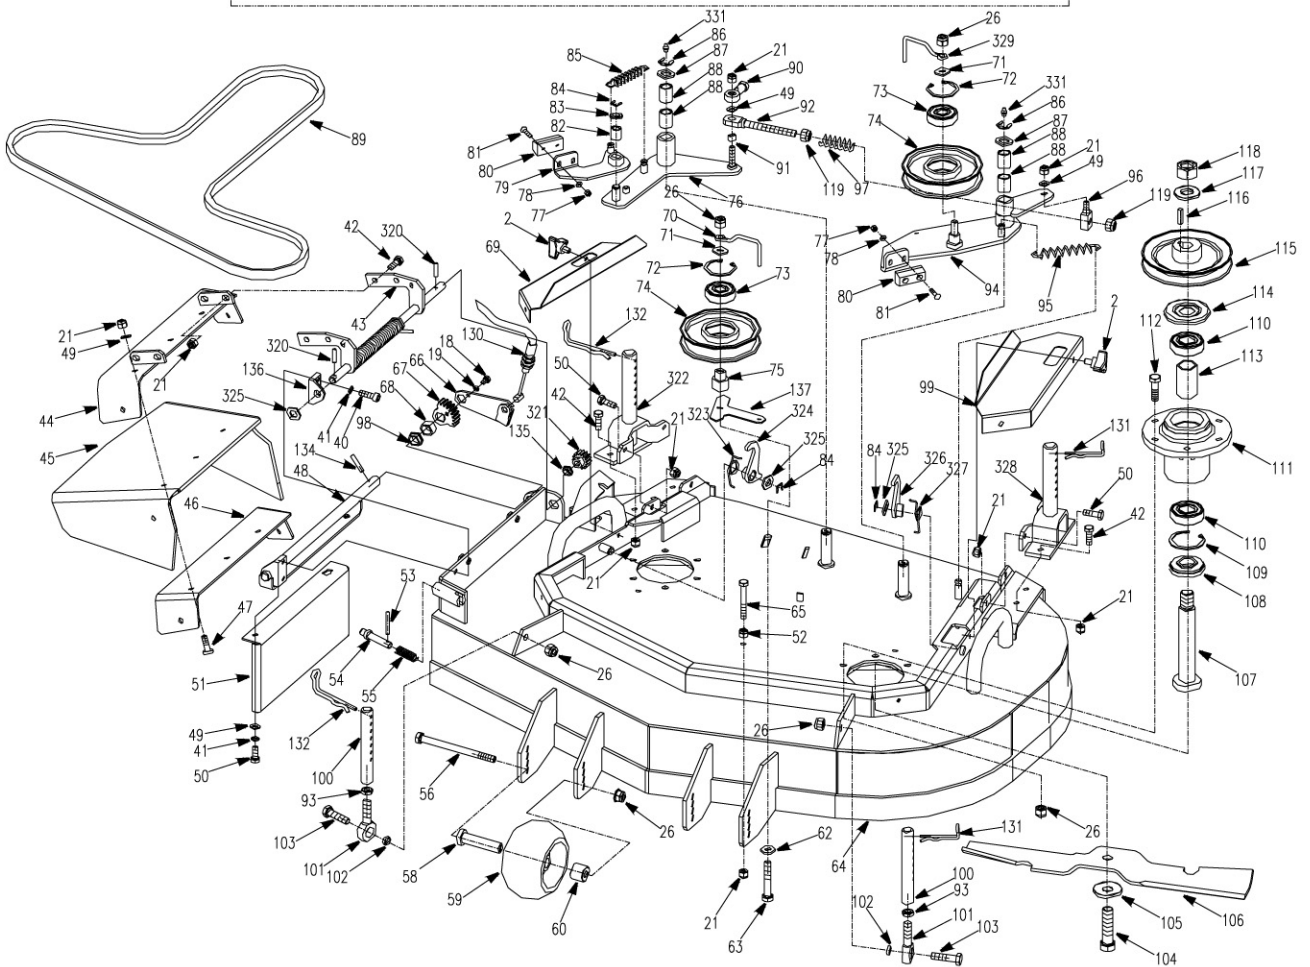

Mower Deck Assembly

Rear of Mower Deck

Mower Deck Assembly

REF.	PART NO.	DESCRIPTION	36	36E
2	3302190	Knob	x	x
18	B5783-612	Bolt M6x12	x	x
19	B93-6	Washer 6	x	x
20	B97.1-6	Washer 6	x	x
21	B6182-8	Locknut M8	x	x
26	B6182-10	Locknut M10	x	x
40	B70-825	Screw M8x25	x	x
41	B93-8	Washer 8	x	x
42	B5783-825	Hex Hd Bolt M8x25	x	x
43	3602795	Bracket, left	x	x
44	3602520A	Fixed Bracket	x	x
45	3602505A	Discharge Chute	x	x
46	3602506A	Discharge chute Bracket.	x	x
47	B818-825	Screw M8x25	x	x
48	3602665	Bracket, right	x	x
49	B97.1-8	Washer 8	x	x
50	B5783-820	Hex Hd Bolt M8x20	x	x
51	3602001B	Mulching Plate	x	x
52	B6170-8	Nut M8	x	x
53	B879-540	Pin 5x40	x	x
54	3602012	Axis Pin	x	x
55	2806002	Compression Spring	x	x
56	B5787-10120	Bolt M10x120	x	x
58	5201082	Caster Wheel Bushing	x	x
59	5201081	Caster Wheel	x	x
60	3602014	Bushing	x	x
62	4808002	Washer	x	x
63	B5782-1065	Bolt 10x65	x	x
64	3602140	Mower Deck Weldment	x	x
65	B5782-860	Bolt M8x60	x	x
66	3602670	Bracket Weldment	x	x
67	3602666	Big Gear	x	x
68	3602676	Bushing	x	x
69	3602021	Safety Board, right	x	x
70	3602025	Belt Hook	x	x
71	3302058	Washer 10	x	x
72	B893.1-47	Snap Ring 47	x	x
73	B276-6303RS	Bearing 6303-2RS	x	x
74	3302056	Idler Pulley	x	x
75	3602018A	Bushing	x	x
76	3602945	Shift Arm	x	x
77	B6182-5	Locknut M5	x	x
78	B97.1-5	Washer 5	x	x
79	3602965	Shift Arm	x	x
80	2802121	Brake Pad	x	x
81	B819-525	Screw M5x25	x	x
82	B2685-121618	lolute Bronze Bearing 12x16x18	x	x
83	2802086	Spacer	x	x
84	B896-9	Snap Ring 9	x	x
85	2802088	Spring	x	x
86	B896-12	Snap Ring 12	x	x
87	3302095	Washer 8	x	x
88	B2685-162025	lolute Bronze Bearing 16x20x25	x	x
89	3602003	Blade Drive Belt	x	x
90	SIBJK8T	Rod End Bearing	x	x
91	3602022	Bushing	x	x
92	3602023	Connecting Rod	x	x
93	B6172-10	Nut M10	x	x
94	3602730	Blade Brake Arm Assembly	x	x

REF.	PART NO.	DESCRIPTION	36	36E
95	3602013	Blade Brake Spring	x	x
96	3602721	Swivel	x	x
97	3602017A	Compression Spring	x	x
98	3602673	Bushing	x	x
99	3602020	Safety Board, Left	x	x
100	3602761	Front Column	x	x
101	B9163-JK10C	Bearing SABJK10C	x	x
102	4801302	Bushing	x	x
103	B5782-1040	Bolt M10x40	x	x
104	B5785-1660	Bolt M16x1.5x60	x	x
105	5201042	Washer (1)	x	x
106	3602005	Blade	x	x
	3602005A	Mulching Blade	x	x
107	5201051	Core Shaft	x	x
108	5201043	Safety Guard	x	x
109	893.1-52	Snap Ring 52	x	x
110	B276-6205RS	Bearing 6205-2RS	x	x
111	5201050	Spindle Housing	x	x
112	B5783-1035	Hex Hd Bolt M10x35	x	x
113	5201049	Bushing	x	x
114	5201044	Safety Guard	x	x
115	3602200	Blade Pulley	x	x
116	B1096-625C	Key C6x25	x	x
117	5201048	Washer (2)	x	x
118	B6171-20	Nut M20x1.5	x	x
119	B6172.2-10	Nut M10	x	x
122	B5783-620	Hex Hd Bolt M6x20	x	x
123	3602832	Dust Cover	x	x
124	3602831	Bracket	x	x
126	B894.2-55	Snap Ring 55	x	x
127	B276-6011RS	Bearing 6011-2RS	x	x
128	3602810	Spindle Housing	x	x
129	3602820	Pulley	x	x
130	3602400	Cable Unit	x	x
131	4800007	Latch -LH	x	x
132	4800008	Latch -RH	x	x
134	B879-630	Pin 6x30	x	x
135	3602677	Bushing	x	x
136	3602783A	Bracket	x	x
137	3602026	Bracket	x	x
163	3303018	Washer	x	x
320	B879-625	Pin 6x25	x	x
321	3602792	Gear	x	x
322	3602985	Right Rear Column Weldment	x	x
323	3602028	Torsion Spring -RH	x	x
324	3602975	Hook Weldment -RH	x	x
325	B97.1-12	Washer 12	x	x
326	3602970	Hook Weldment -LH	x	x
327	3602027	Torsion Spring -LH	x	x
328	3602980	Left Rear Column Weldment	x	x
329	3602722	Belt Hook	x	x
331	B1152-6	Grease Fittina M6	x	x
332	3602750	Bracket	x	x
333	3602833	Bushing	x	x
334	3602875	Axle Weldment	x	x
335	2802183B	Washer	x	x
336	B5783-818	Bolt M8x18	x	x
337	B5783-830	Bolt M8x30	x	x
338	3602024	Safety Guard	x	x