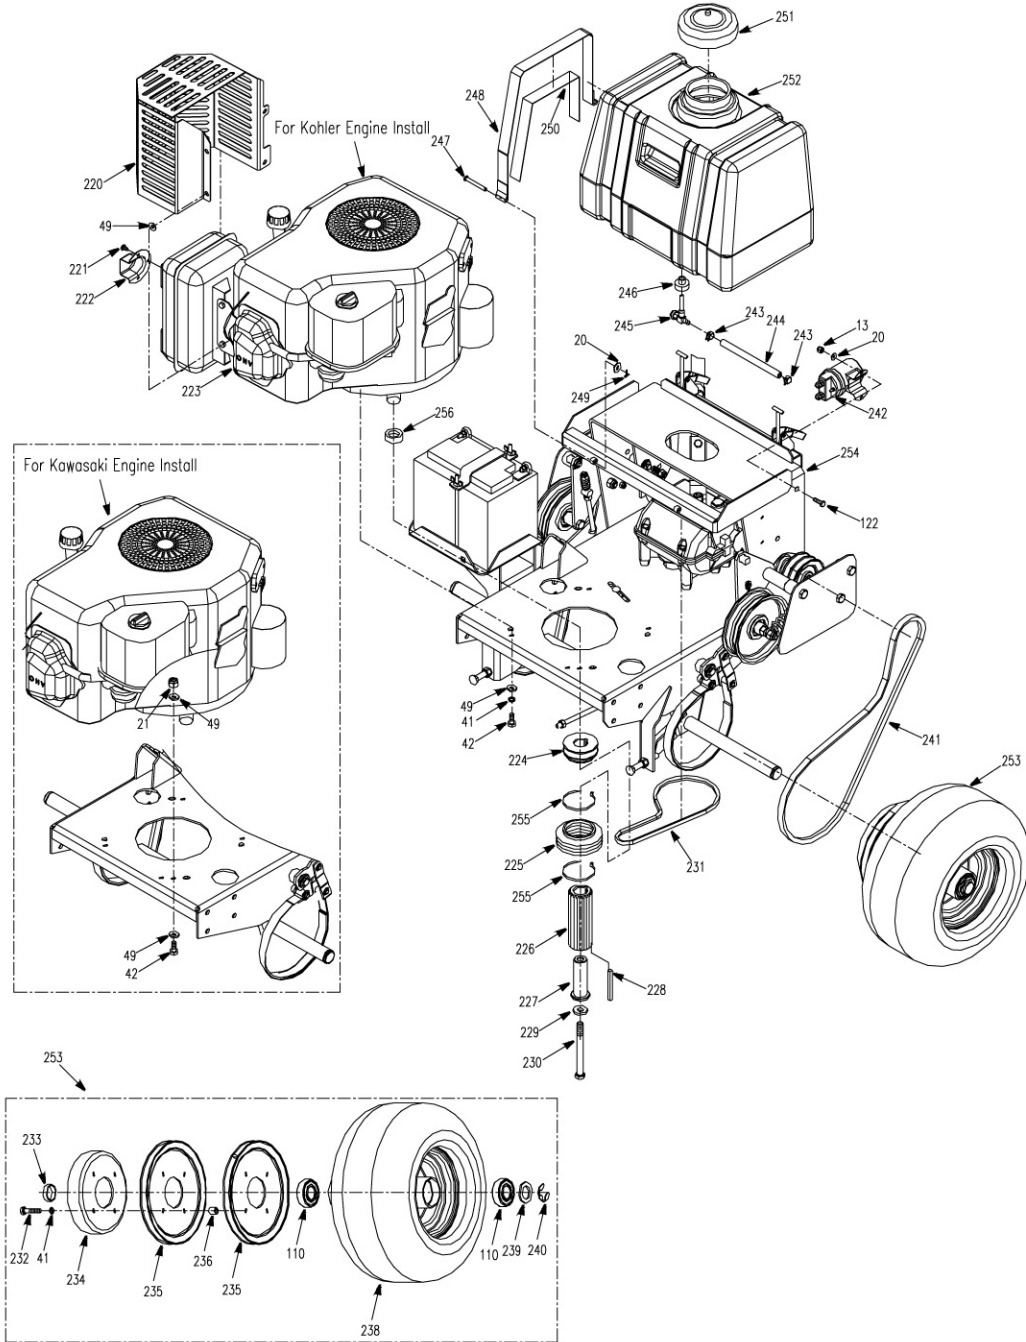

Engine Frame Assembly

Engine Frame Assembly

REF.	PART NO.	DESCRIPTION	36	36E
13	B6182-6	Locknut M6	x	x
20	B97.1-6	Washer 6	x	x
21	B6182-8	Locknut M8 (Kawasaki)	x	x
41	B93-8	Washer 8 (Kohler)	x	x
42	B5783-825	Hex Hd Bolt M8x25 (Kohler)	x	x
	B5783-840	Hex Hd Bolt M8x40 (Kawasaki)	x	x
49	B97.1-8	Washer 8 (Kohler)	x	x
110	B276-6205RS	Bearing 6205-2RS	x	x
122	B5783-620	Hex Hd Bolt M6x20	x	x
220	3607001	Safety Cover (Kohler)	x	x
221	B845-5513	Screw ST 5.5x13 (Kohler)	x	x
222	4804008	Vent-pipe (Kohler)	x	x
223	3607100	Kohler CV15-E		x
	3607110	Kawasaki FH430V-S22	x	
	3607111	Kawasaki FH430V-S20		x
	3607112	Kawasaki FH381V-S22	x	
	3607113	Kawasaki FH381V-S20		x
	3607114	Kohler CV15-R	x	
	3607115	Kawasaki FH541-E		x
	3607116	Kawasaki FH541-R	x	
224	3607003	Engine Pulley	x	x
225	3607008	Spacer	x	x
226	3607005	Spline Housing, outer	x	x
227	3607006	Bushing	x	x
228	3607004	Key	x	x
229	3307011	Wing Washer	x	x

REF.	PART NO.	DESCRIPTION	36	36E
230	3607007	Bolt 7/16-20UNFx4.5	x	x
231	3600003	Transmission Drive Belt	x	x
232	B5783-835	Hex Hd Bolt M8x35	x	x
233	3605001	Spacer	x	x
234	4809004	Brake Drum	x	x
235	4809002	Differential Pulley	x	x
236	4809003	Spacer	x	x
238	4809100	Tire & Rim Assembly	x	x
239	4809001	Washer	x	x
240	XSZ56-2-06	Snap Ring 19	x	x
241	3600002	Dive Belt	x	x
242	4807104	Start-up Relay		x
243	3307025	Hose Clamp	x	x
244	4805004	Fuel Line	x	x
245	3307024	Fuel Line Shut-off	x	x
246	3307023	Fuel Tank Bushing	x	x
247	4805003	Axis Pin	x	x
248	4805010	Fuel Tank Mounting Strap	x	x
249	B91-210	Split Pin 2x10	x	x
250	4805002	Rubber Strip	x	x
251	4805005	Gas Cap	x	x
252	4805001	Fuel Tank	x	x
253	4809000	Drive Wheel Assembly	x	x
254	3603000	Console Frame Assembly	x	x
255	5208008	Strip 5x200	x	x
256	3607002	Bushing	x	x