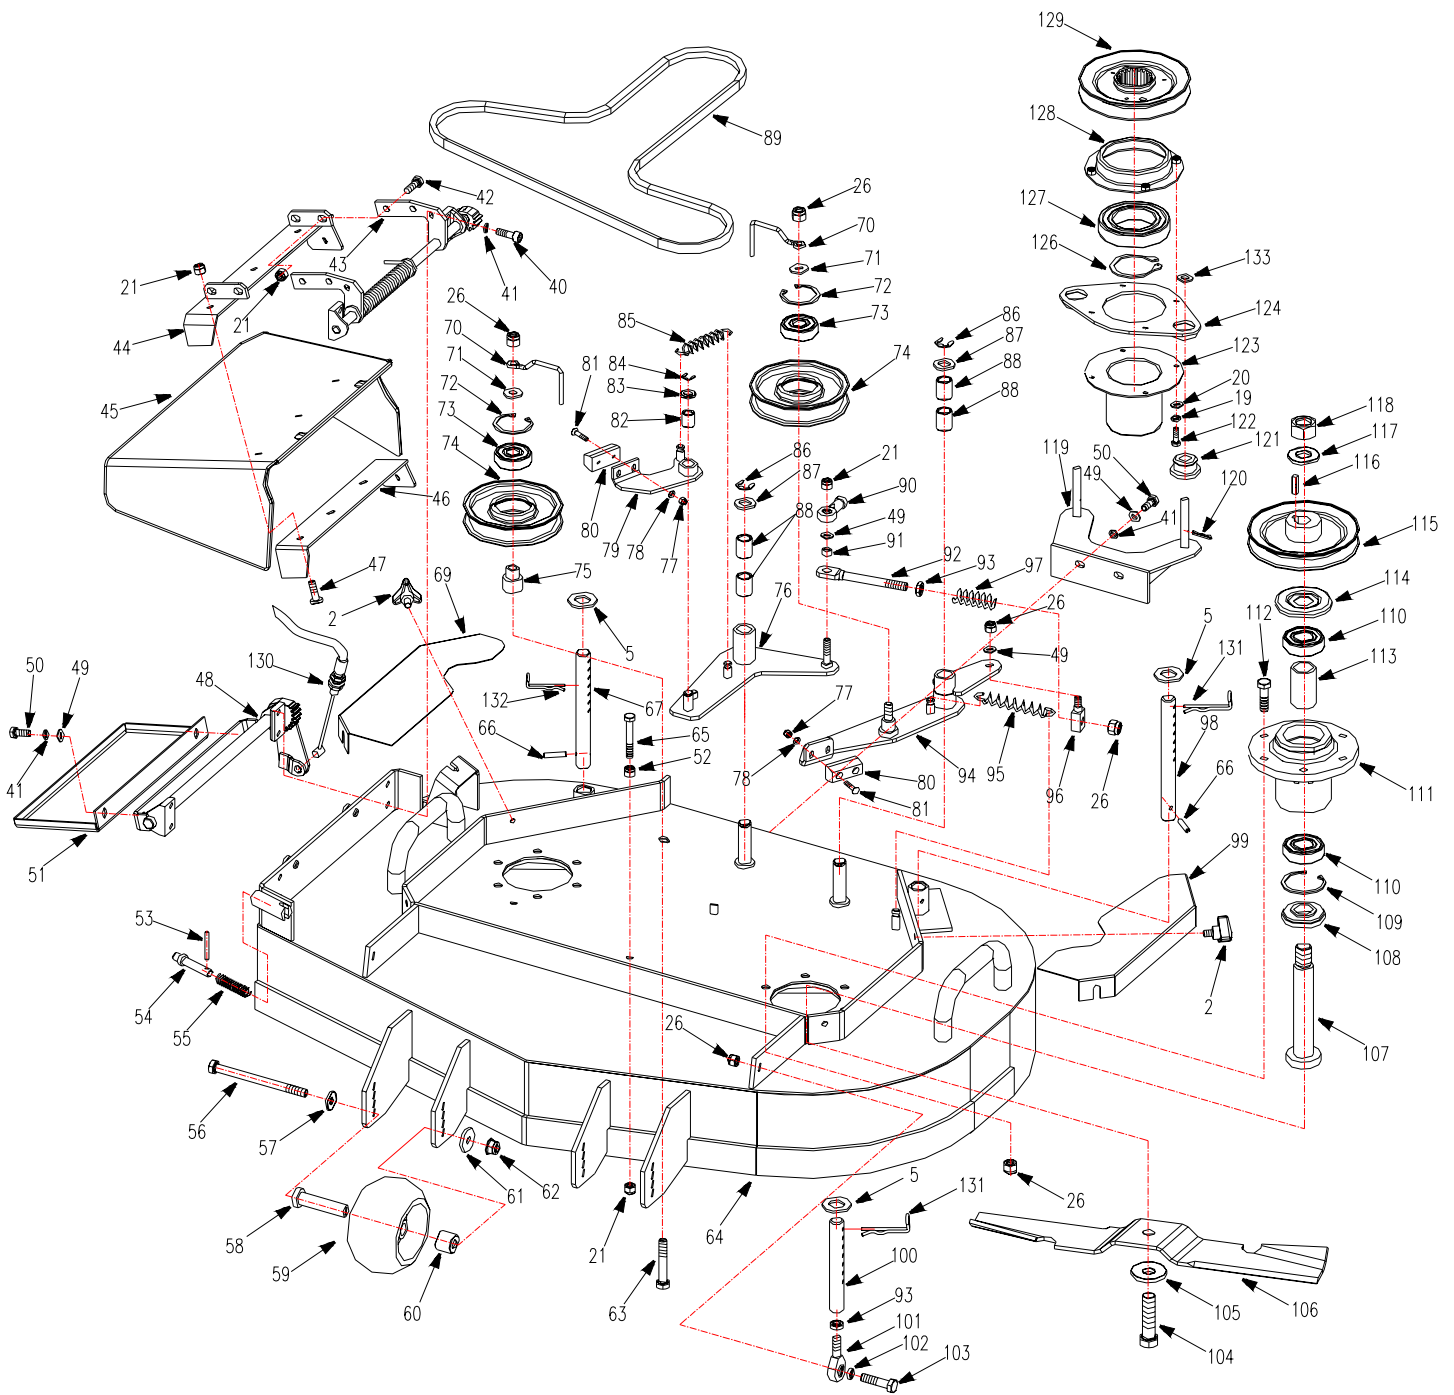

Mower Deck Assembly

Mower Deck Assembly

REF.	PART NO.	DESCRIPTION	36	36E	REF.	PART NO.	DESCRIPTION	36	36E
2	3302190	Knob	x	x	85	2802088	Spring	x	x
5	B97.1-20	Washer 20	x	x	86	B896-12	Snap Ring 12	x	x
19	B93-6	Washer 6	x	x	87	3302095	Washer 8	x	x
20	B97.1-6	Washer 6	x	x	88	B2685-162025	Oilite Bronze Bearing 16x20x25	x	x
21	B6182-8	Locknut M8	x	x	89	3602003	Blade Drive Belt	x	x
26	B6182-10	Locknut M10	x	x	90	SIBJK8T	Rod End Bearing	x	x
40	B70-825	Screw M8x25	x	x	91	3602011	Bushing	x	x
41	B93-8	Washer 8	x	x	92	3602010	Connecting Rod	x	x
42	B5783-825	Hex Hd Bolt M8x25	x	x	93	B6172-10	Locknut M10	x	x
43	3602780A	Bracket, left	x	x	94	3602710	Blade Brake Arm Assembly	x	x
44	3602520	Fixed Bracket	x	x	95	3602013	Blade Brake Spring	x	x
45	3602505	Discharge Chute	x	x	96	3602701	Swivel	x	x
46	3602506	Bracket, Discharge chute	x	x	97	3602006	Compression Spring	x	x
47	B818-825	Screw M8x25	x	x	98	3602009	Rear Column, left	x	x
48	3602680A	Bracket, right	x	x	99	3602004	Safety Board, Left	x	x
49	B97.1-8	Washer 8	x	x	100	3602761	Front Column	x	x
50	B5783-820	Hex Hd Bolt M8x20	x	x	101	B9163-JK10C	Bearing SABJK10C	x	x
51	3602001	Mulching Plate	x	x	102	4801302	Bushing	x	x
52	B6170-8	Nut M8	x	x	103	B5782-1040	Bolt M10x40	x	x
53	B879-540	Pin 5x40	x	x	104	B5785-1660	Bolt M16x1.5x60	x	x
54	3602012	Axis Pin	x	x	105	5201042	Washer (1)	x	x
55	2806002	Compression Spring	x	x	106	3602005	Blade	x	x
56	B5782-10125	Bolt M10x125	x	x		3602005A	Mulching Blade	x	x
57	5201061	Washer	x	x	107	5201051	Core Shaft	x	x
58	5201082	Caster Wheel Bushing	x	x	108	5201043	Safety Guard	x	x
59	5201081	Caster Wheel	x	x	109	893.1-52	Snap Ring 52	x	x
60	3602014	Bushing	x	x	110	B276-6205RS	Bearing 6205-2RS	x	x
61	5201083	Spacer	x	x	111	5201050	Spindle Housing	x	x
62	B6187-10	Locknut M10	x	x	112	B5783-1035	Hex Hd Bolt M10x35	x	x
63	B5782-1060	Bolt 10x60	x	x	113	5201049	Bushing	x	x
64	3602100	Mower Deck Weldment	x	x	114	5201044	Safety Guard	x	x
65	B5782-860	Bolt M8x60	x	x	115	3602200	Blade Pulley	x	x
66	B879-628	Pin 6x28	x	x	116	B1096-625C	Key C6x25	x	x
67	3602008	Rear Column, right	x	x	117	5201048	Washer (2)	x	x
69	3602002	Safety Board, right	x	x	118	B6171-20	Nut M20x1.5	x	x
70	3332059	Belt Hook	x	x	119	3602220	Bracket	x	x
71	3302058	Washer 10	x	x	120	4806002	Hair Pin	x	x
72	B893.1-47	Snap Ring 47	x	x	121	3602803	Bushing	x	x
73	B276-6303RS	Bearing 6303-2RS	x	x	122	B5783-620	Hex Hd Bolt M6x20	x	x
74	3302056	Idler Pulley	x	x	123	3602802	Dust Cover	x	x
75	3602018	Bushing	x	x	124	3602230	Bracket	x	x
76	3602910	Shift Arm	x	x	126	B894.2-55	Snap Ring 55	x	x
77	B6182-5	Locknut M5	x	x	127	B276-6011RS	Bearing 6011-2RS	x	x
78	B97.1-5	Washer 5	x	x	128	3602810	Spindle Housing	x	x
79	3602930	Shift Arm	x	x	129	3602820	Pulley	x	x
80	2802121	Brake Pad	x	x	130	3602400	Cable Unit	x	x
81	B819-525	Screw M5x25	x	x	131	4800007	Latch -LH	x	x
82	B2685-121618	Oilite Bronze Bearing 12x16x18	x	x	132	4800008	Latch -RH	x	x
83	2802086	Spacer	x	x	133	3602019	Washer	x	x
84	B896-9	Snap Ring 9	x	x