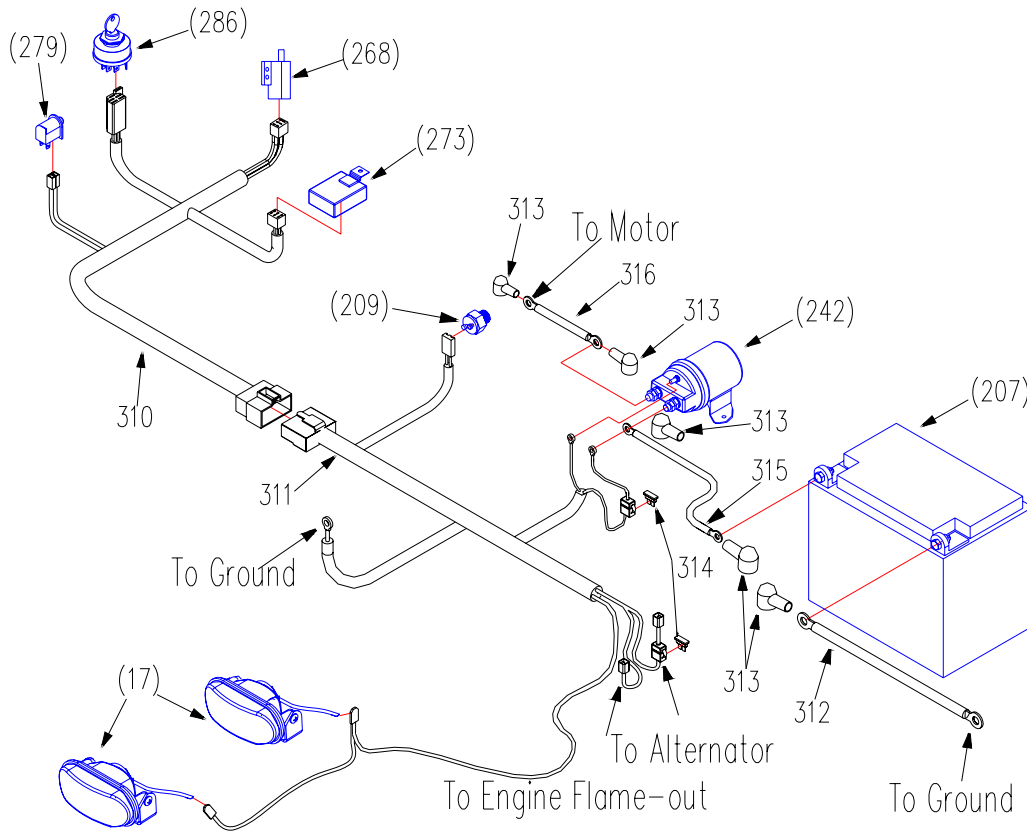

Electrical Start-up

REF.	PART NO.	DESCRIPTION	36E
17	4803401	Light (Hy-031)	x
207	5208002	12V battery	x
209	4807006	Transmission Switch	x
242	4807104	Start-up Relay	x
268	5208015	Brake Switch	x
273	4807103	Relay Set	x
279	2808001	Handle Bar Switch	x
286	5208003	Ignition Switch	x
310	3609005	Wiring Harness, Handle	x
	3609032	Wiring Harness, Handle Kawasaki 13HP, Without Light	x

REF.	PART NO.	DESCRIPTION	36E
311	3609006	Wiring Harness, Console (Kohler)	x
	3609007	Wiring Harness, Console Kawasaki 15HP, With Light	x
	3609033	Wiring Harness, Console Kawasaki 13HP, Without Light	x
312	2808110	Negative Pole Post	x
313	2808107	Cover	x
314	4807107	Fuse 30A	x
315	3609003	Positive Pole Post	x
316	3609004	Motor Pole Post	x

REF.17 Can be found in some models of Mower.