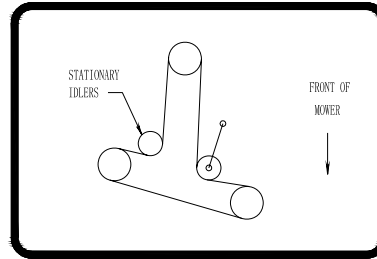

Safety/Operation And Product Decals

341