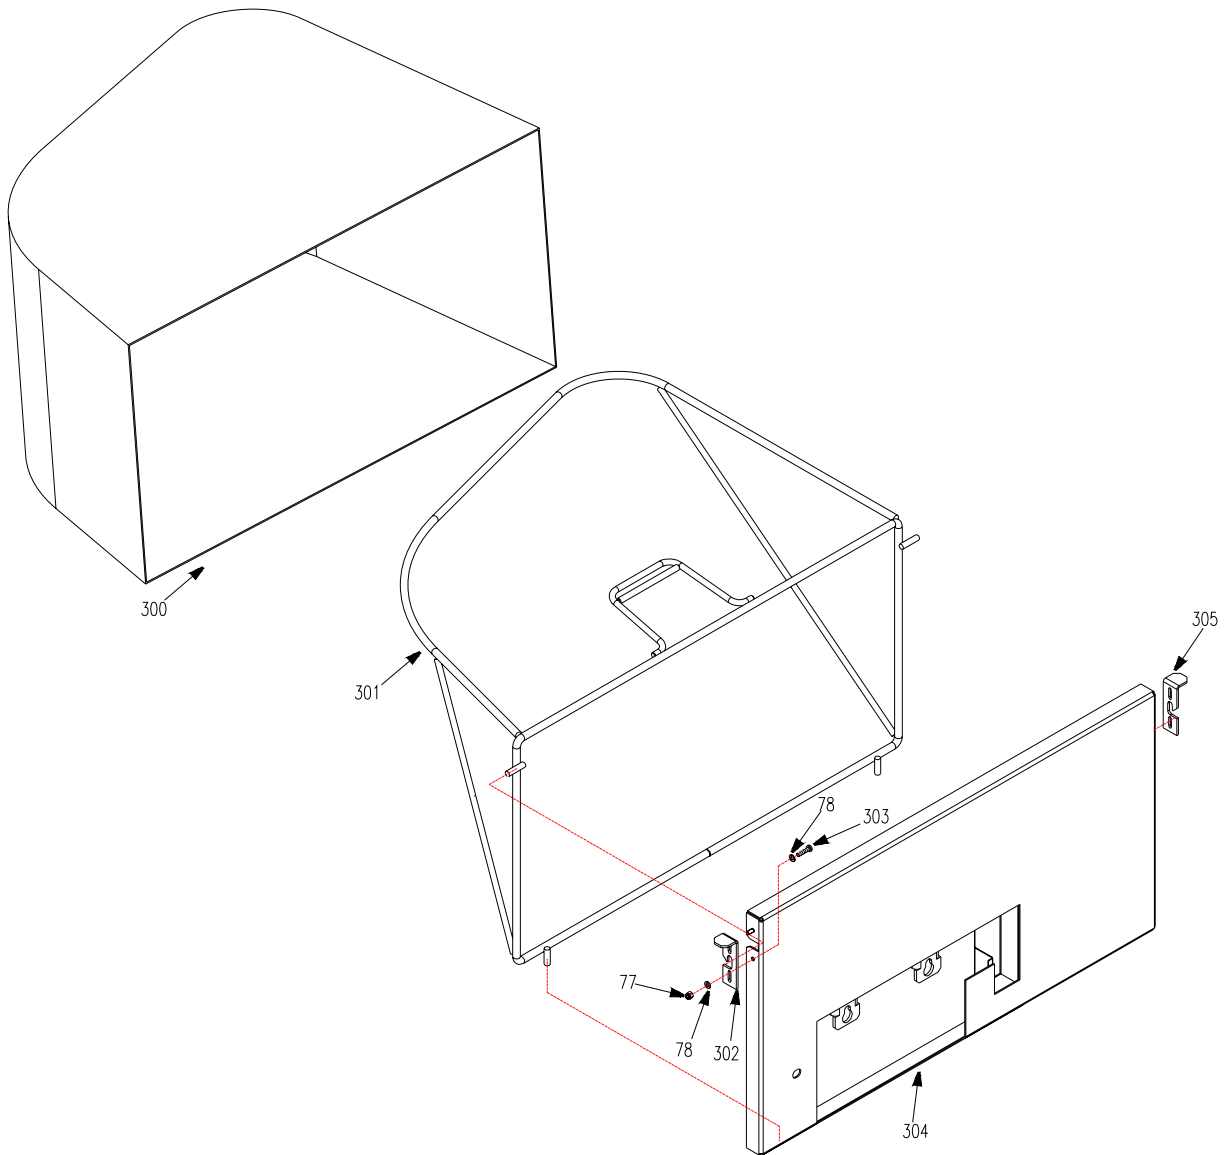

Grass Catcher Assembly

REF.	PART NO.	DESCRIPTION	36	36E
77	B6182-5	Locknut M5	x	x
78	B97.1-5	Washer 5	x	x
300	4810300	Grass Catcher Bag	x	x
301	4810200	Grass Catcher Wire Frame	x	x
302	2802202	Grass Catcher Latch, LH	x	x
303	B823-520	Screw M5x20	x	x
304	3602650	Grass Catcher Mount Weldment	x	x
305	2802203	Grass Catcher Latch, RH	x	x