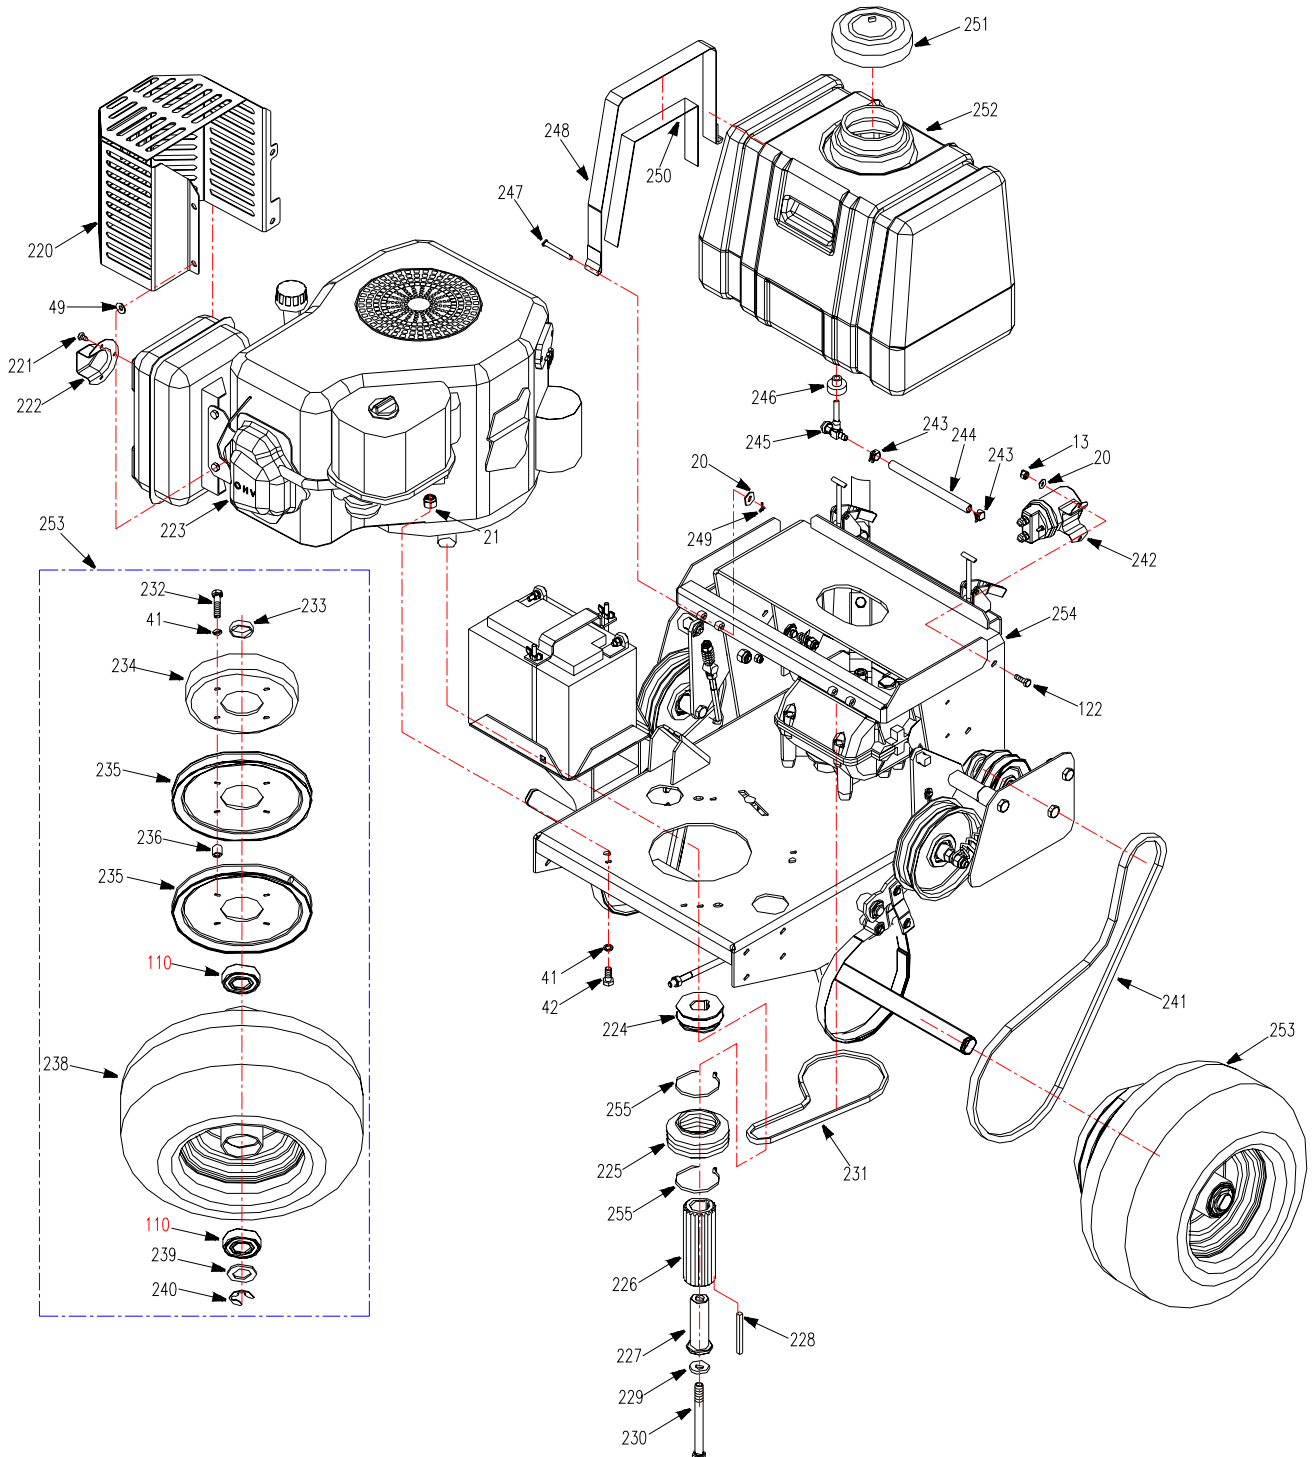

Engine Frame Assembly

Engine Frame Assembly

REF.	PART NO.	DESCRIPTION	36	36E
13	B6182-6	Locknut M6	x	x
20	B97.1-6	Washer 6	x	x
21	B6182-8	Locknut M8 (Kawasaki)	x	x
41	B93-8	Washer 8 (Kohler)	x	x
42	B5783-825	Hex Hd Bolt M8x25 (Kohler)	x	x
	B5783-840	Hex Hd Bolt M8x40 (Kawasaki)	x	x
49	B97.1-8	Washer 8 (Kohler)	x	x
110	B276-6205RS	Bearing 6205-2RS	x	x
122	B5783-620	Hex Hd Bolt M6x20	x	x
220	3607001	Safety Cover (Kohler)	x	x
221	B845-5513	Screw ST 5.5x13 (Kohler)	x	x
222	4804008	Vent-pipe (Kohler)	x	x
223	3607100	Kohler CV15-E		x
	3607110	Kawasaki FH430V-S22	x	
	3607111	Kawasaki FH430V-S20		x
	3607112	Kawasaki FH381V-S22	x	
	3607113	Kawasaki FH381V-S20		x
	3607114	Kohler CV15-R	x	
224	3607003	Engine Pulley	x	x
225	3607008	Spacer	x	x
226	3607005	Spline Housing, outer	x	x
227	3607006	Bushing	x	x
228	3607004	Key	x	x
229	3307011	Wing Washer	x	x
230	3607007	Bolt 7/16-20UNFx4.5	x	x

REF.	PART NO.	DESCRIPTION	36	36E
231	4800006	Transmission Drive Belt	x	x
232	B5783-835	Hex Hd Bolt M8x35	x	x
233	3605001	Spacer	x	x
234	4809004	Brake Drum	x	x
235	4809002	Differential Pulley	x	x
236	4809003	Spacer	x	x
238	4809100	Tire & Rim Assembly	x	x
239	4809001	Washer	x	x
240	XSZ56-2-06	Snap Ring 19	x	x
241	3600002	Dive Belt	x	x
242	4807104	Start-up Relay		x
243	3307025	Hose Clamp	x	x
244	4805004	Fuel Line	x	x
245	3307024	Fuel Line Shut-off	x	x
246	3307023	Fuel Tank Bushing	x	x
247	4805003	Axis Pin	x	x
248	4805010	Fuel Tank Mounting Strap	x	x
249	B91-210	Split Pin 2x10	x	x
250	4805002	Rubber Strip	x	x
251	4805005	Gas Cap	x	x
252	4805001	Fuel Tank	x	x
253	4809000	Drive Wheel Assembly	x	x
254	3603000	Console Frame Assembly	x	x
255	5208008	Strip 5x200	x	x