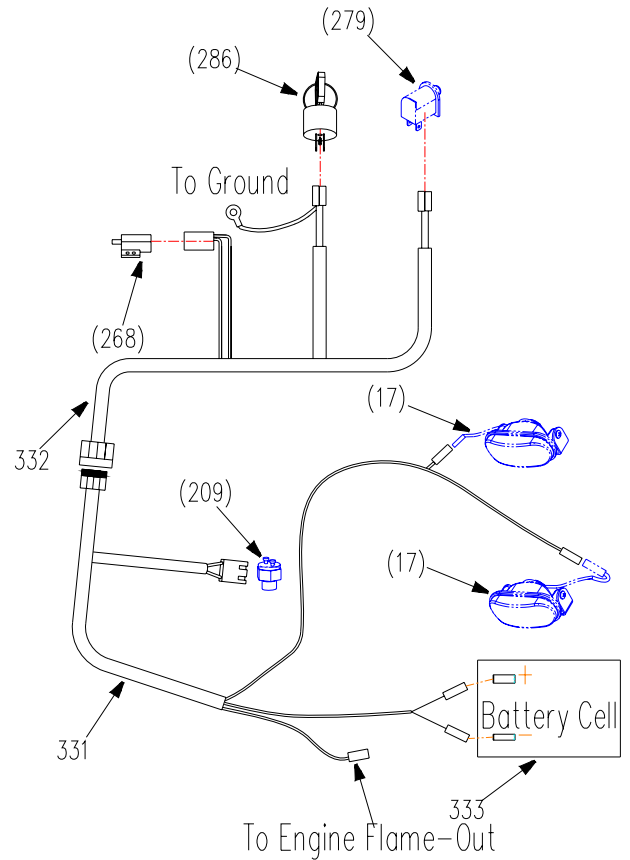

REF.	PART NO.	DESCRIPTION	36
			Kawasaki 13HP
209	4807006	Transmission Switch	x
268	2808005	Blade Switch	x
279	2808001	Handle Bar Switch	x
286	4807003	Key Switch	x
330	3609021	Recoil Start-up Wiring Harness	x

REF.	PART	DESCRIPTION	36	36
			Kohler15HP	Kawasaki 15HP
17	4803401	Light (Hy-031)	x	x
209	4807006	Transmission Switch	x	x
268	2808005	Blade Switch	x	x
286	2808019	Ignition Switch	x	x
279	2808001	Handle Bar Switch	x	x
331	3609045	Wire Harness, Console	x	
	3609026	Wire Harness, Console		x
332	3609044	Wire Harness, Handle	x	
	3609025	Wire Harness, Handle		x
333	4807026	Battery Cell	x	x