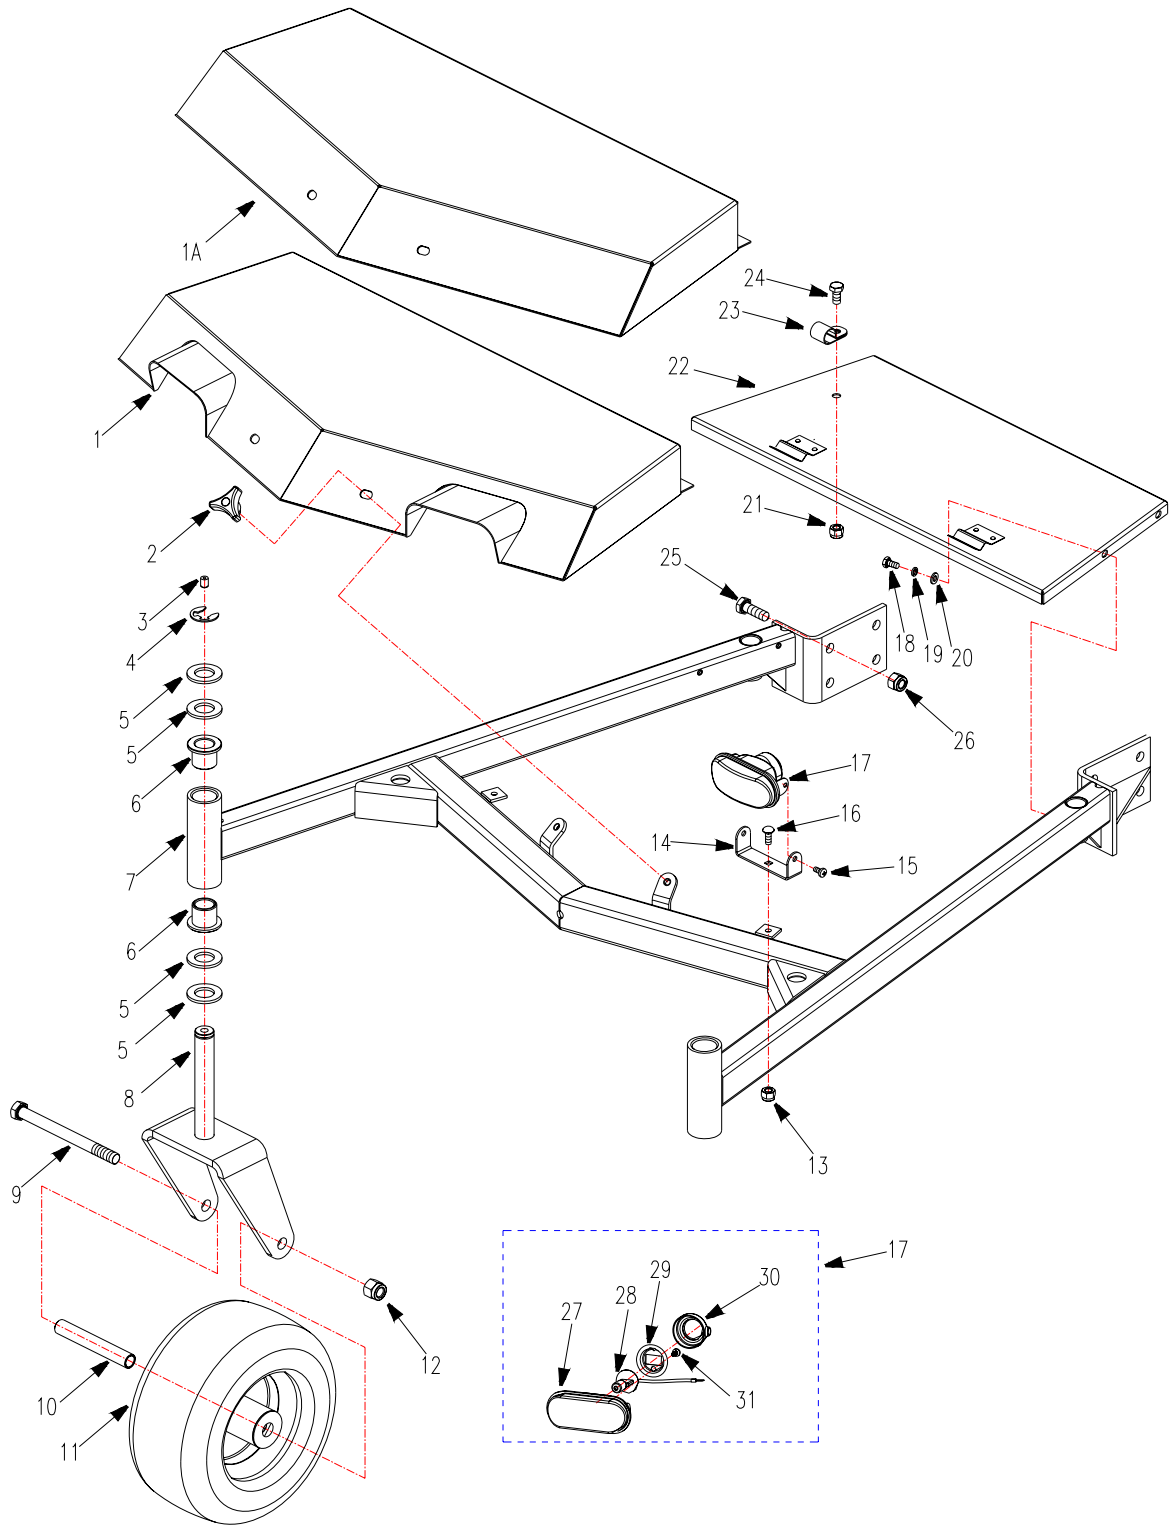

Mower Assembly	1.
Mower Deck Frame	2
Mower Deck Assembly	4
Engine Frame Assembly	6
Console Frame Assembly	8
Handle Bar and Console	10
Electrical Start-up	12
Recoil Start-up	13
Safety/Operation And Product Decals	14
Grass Catcher Assembly	16

Mower Deck Frame

Mower Deck Frame

REF.	PART NO.	DESCRIPTION	36	36E
1	3600010	Belt Cover (with light)	x	x
1A	3600011A	Belt Cover (without light)	x	x
2	3302190	Bolt	x	x
3	B1155-8	Grease Fitting 8	x	x
4	B896-15	Snap Ring 15	x	x
5	B97.1-20	Washer 20	x	x
6	3301003	Bushing	x	x
7	3601001	Mower Deck Frame Weldment	x	x
8	4803200	Caster Wheel Yoke	x	x
9	B5782-12140	Bolt M12x140	x	x
10	4803001	Bushing	x	x
11	4803100	Caster Wheel Assembly	x	x
12	B6182-12	Locknut M12	x	x
13	B6182-6	Locknut M6	x	x
14	4803402	Bracket	x	x
15	B818-510	"+" Screw M5x10	x	x

REF.	PART NO.	DESCRIPTION	36	36E
16	B801-616	Bolt M6x16	x	x
17	4803401	Light (Hy-031)	x	x
18	B5783-612	Hex Hd Bolt M6x12	x	x
19	B93-6	Washer 6	x	x
20	B97.1-6	Washer 6	x	x
21	B6182-8	Locknut M8	x	x
22	3601002	Safety Board	x	x
23	3601020	Clamp	x	x
24	B5783-816	Hex Hd Bolt M8x16	x	x
25	B5783-1030	Hex Hd Bolt M10x30	x	x
26	B6182-10	Locknut M10	x	x
27	4803401-1	Lamp Globe	x	x
28	4803401-2	Light Bulb	x	x
29	4803401-3	Light Socket	x	x
30	4803401-4	Spacer	x	x
31	B845-226	Screw ST2.2x6	x	x