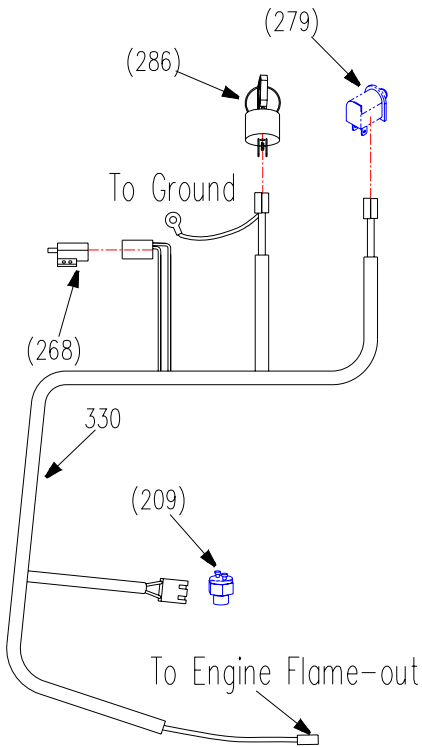

REF.	PART NO.	DESCRIPTION	36
			Kawasaki 13HP
209	4807006	Transmission Switch	x
268	2808005	Blade Switch	x
279	2808001	Handle Bar Switch	x
286	4807003	Key Switch	x
330	3609021	Recoil Start-up Wiring Harness	x

REF.	PART	DESCRIPTION	36	36
			Kohler15HP	Kawasaki 15HP
17	4803401	Light (Hy-031)	x	x
209	4807006	Transmission Switch	x	x
268	2808005	Blade Switch	x	x
286	2808019	Ignition Switch	x	x
279	2808001	Handle Bar Switch	x	x
331	3609045	Wire Harness, Console	x	
	3609026	Wire Harness, Console		x
332	3609044	Wire Harness, Handle	x	
	3609025	Wire Harness, Handle		x
333	4807026	Battery Cell	x	x