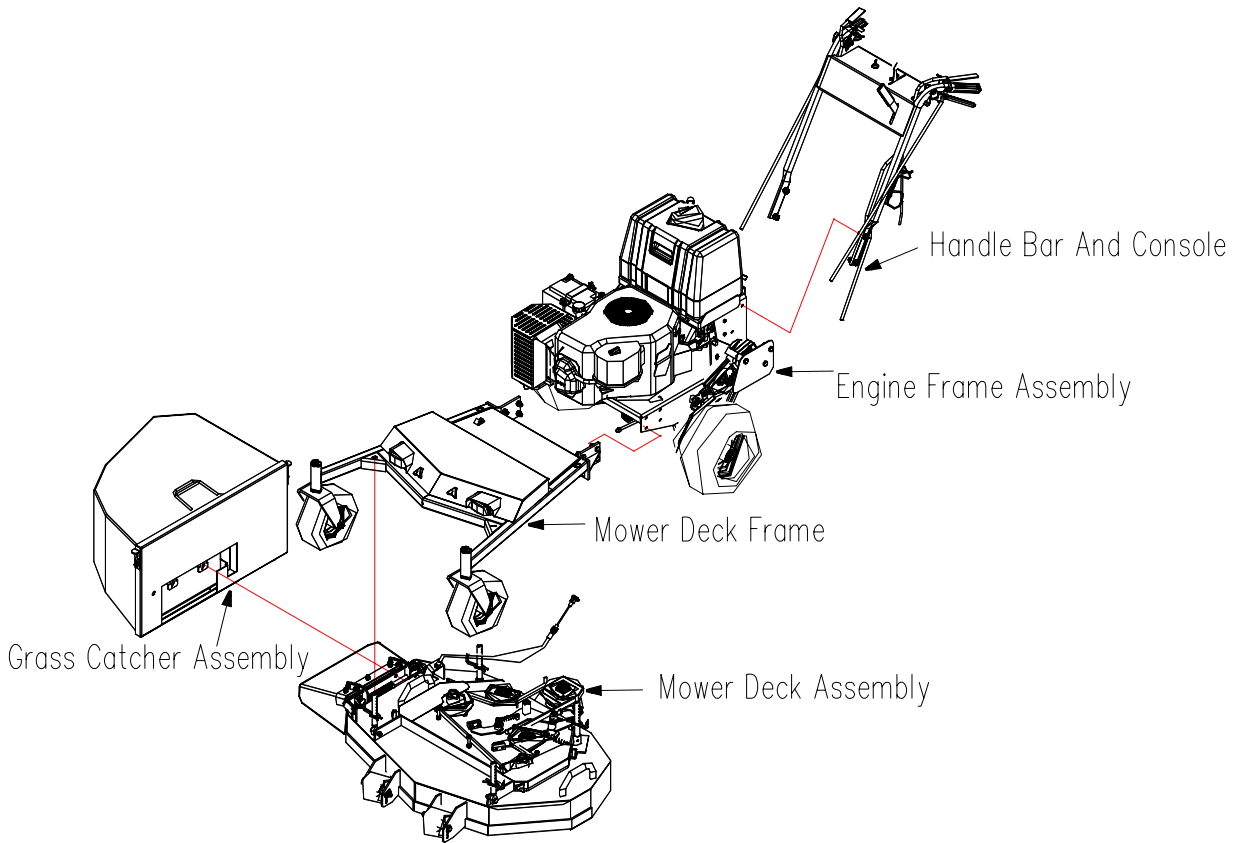

Mower Assembly	1.
Mower Deck Frame	2
Mower Deck Assembly	4
Engine Frame Assembly	6
Console Frame Assembly	8
Handle Bar and Console	10
Electrical Start-up	12
Recoil Start-up	13
Safety/Operation And Product Decals	14
Grass Catcher Assembly	16

Mower Deck Frame

Mower Deck Frame

REF.	PART NO.	DESCRIPTION	36	36E
1	3600010	Belt Cover (with light)	x	x
1A	3600011A	Belt Cover (without light)	x	x
2	3302190	Bolt	x	x
3	B1155-8	Grease Fitting 8	x	x
4	B896-15	Snap Ring 15	x	x
5	B97.1-20	Washer 20	x	x
6	3301003	Bushing	x	x
7	3601001	Mower Deck Frame Weldment	x	x
8	4803200	Caster Wheel Yoke	x	x
9	B5782-12140	Bolt M12x140	x	x
10	4803001	Bushing	x	x
11	4803100	Caster Wheel Assembly	x	x
12	B6182-12	Locknut M12	x	x
13	B6182-6	Locknut M6	x	x
14	4803402	Bracket	x	x
15	B818-510	"+" Screw M5x10	x	x