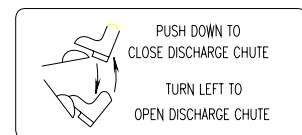

Safety/Operation And Product Decals

350