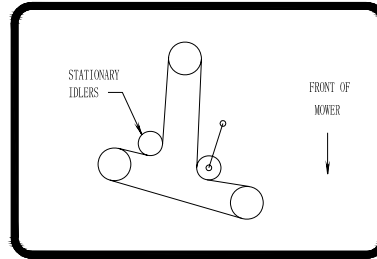

Safety/Operation And Product Decals

358