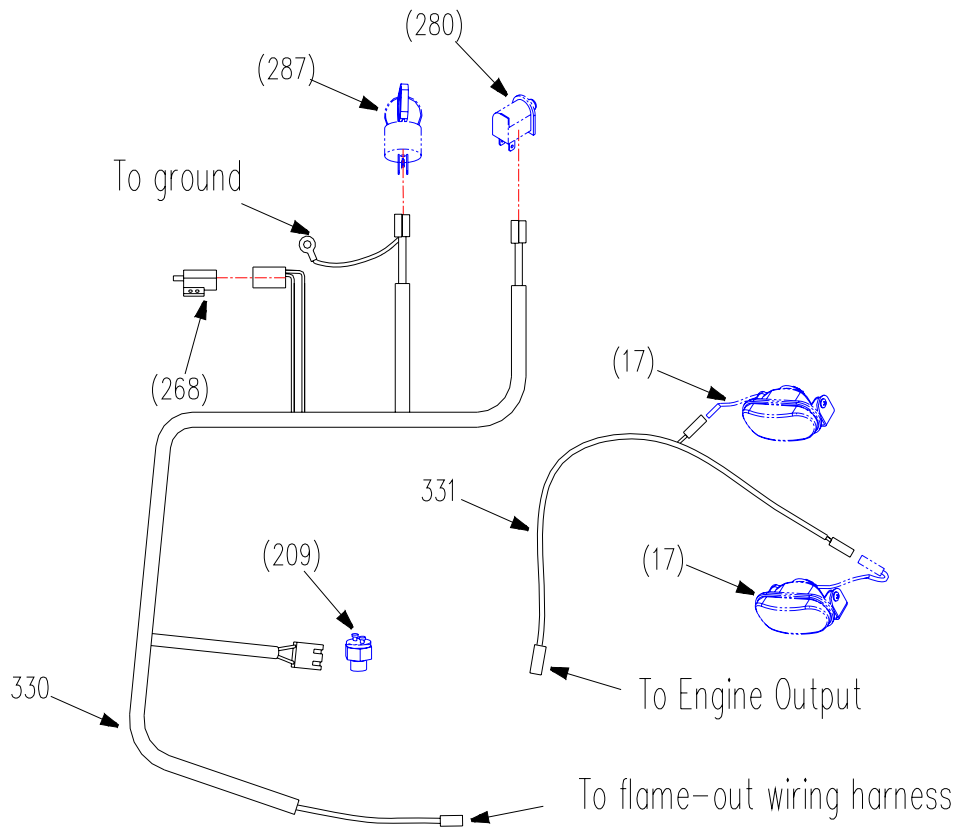

REF.	PART NO.	DESCRIPTION	36
17	4803401	Light (Hy-031)	×
209	4807006	Transmission Switch	×
268	2808005	Blade Switch	×
279	2808001	Handle Bar Switch	×
286	4807003	Key Switch	×
330	3609021	Recoil Start-up Wiring Harness	×
331	3609022	Wiring Harness, Frame	×

* REF. 17, 331 Can be found in some models of Mower.