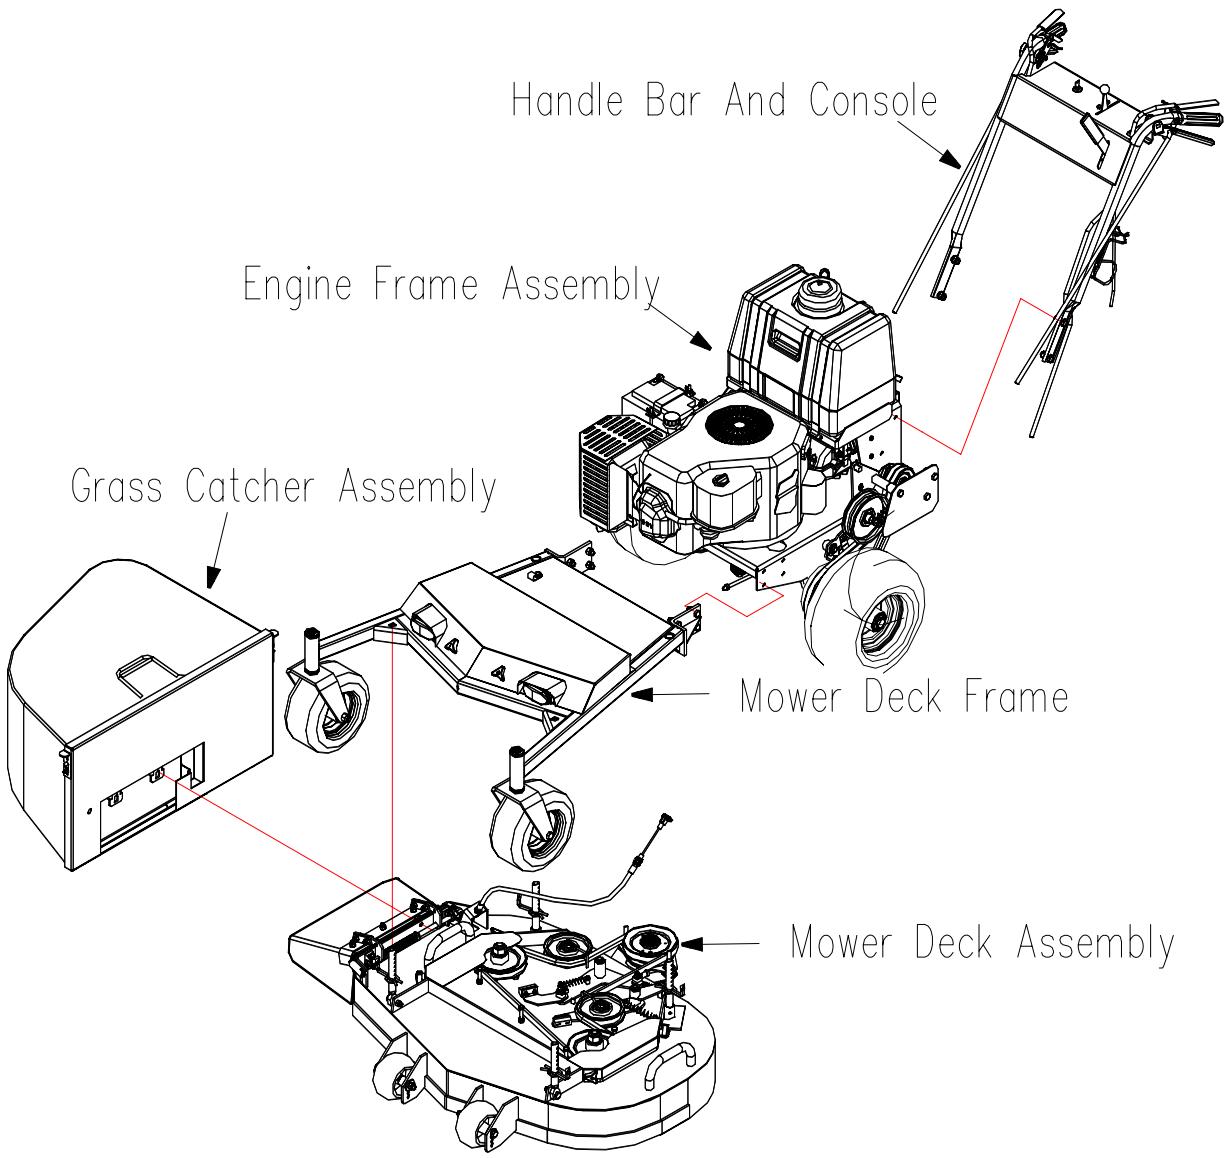

Parts Catalog

WORLDLAWN®

WORLD® Commercial WY36 Mower

Worldlawn Power Equipment, Inc.

422 Turnbull Canyon Road City of Industry CA 91744

Toll Free Number: 1-866-9-Mowers (1-866-966-9377)

Catalog

Mower Assembly	1.
Mower Deck Frame	2
Mower Deck Assembly	4
Engine Frame Assembly	6
Console Frame Assembly	8
Handle Bar and Console	10
Electrical Start-up	12
Recoil Start-up	13
Safety/Operation And Product Decals	14
Grass Catcher Assembly	16

Mower Assembly

Mower Deck Frame

Mower Deck Frame

REF.	PART NO.	DESCRIPTION	36	36E
1	3600010	Belt Cover (with light)	×	×
1A	3600011A	Belt Cover (without light)	×	×
2	3302190	Bolt	×	×
3	B1155-8	Grease Fitting 8	×	×
4	B896-15	Snap Ring 15	×	×
5	B97.1-20	Washer 20	×	×
6	3301003	Oilite Bronze Bushing	×	×
7	3601001	Mower Deck Frame Weldment	×	×
8	4803200	Caster Wheel Yoke	×	×
9	B5782-12140	Bolt M12*140	×	×
10	4803001	Bushing	×	×
11	4803100	Caster Wheel Assembly	×	×
12	B6182-12	Nut M12	×	×
13	B6182-6	Nut M6	×	×
14	4803402	Bracket	×	×
15	B818-510	“+” Screw M5*10	×	×
16	B801-616	Bolt M6*16	×	×