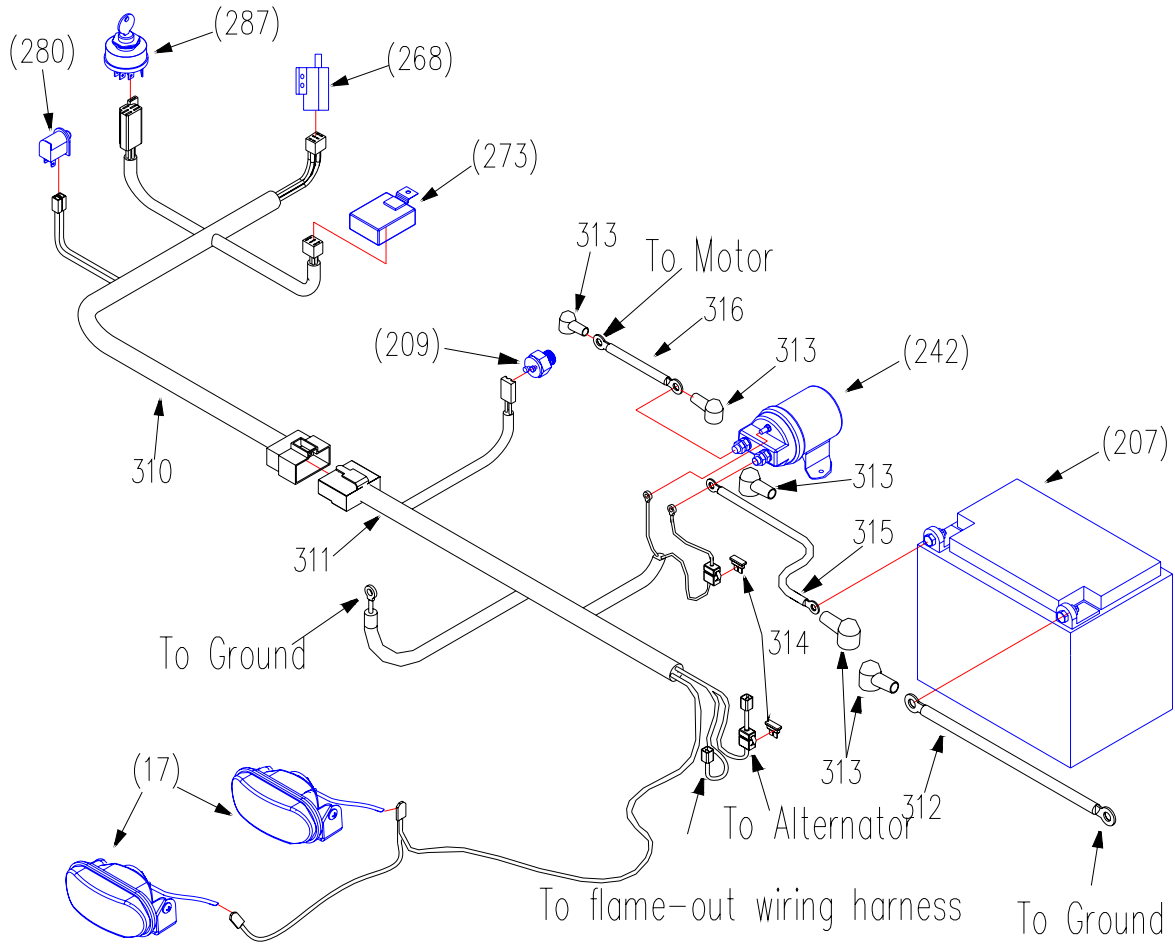

Electrical Start-up

REF.	PART NO.	DESCRIPTION	36E
17	4803401	Light (Hy-031)	×
207	5208201	12V battery	×
209	4807006	Transmission Switch	×
242	4807104	Start-up Relay	×
268	5208015	Brake Switch	×
273	4807103	Relay Set	×
279	2808001	Handle Bar Switch	×
286	5208003	Ignition Switch	×
310	3609005	Wiring Harness, Handle	×
	3609032	Wiring Harness, Handle (Kawasaki 13PH, without light)	

REF.	PART NO.	DESCRIPTION	36E
311	3609006	Wiring Harness, Console (kolher)	×
	3609007	Wiring Harness, Console (Kawasaki 15PH, with light)	×
	3609033	Wiring Harness, Console (Kawasaki 13PH, without light)	
312	2808110	Negative Pole Post	×
313	2808107	Cover	×
314	3609008	Fuse 30A	×
315	3609003	Positive Pole Post	×
316	3609004	Motor Pole Post	×

* REF. 17 Can be found in some models of Mower.