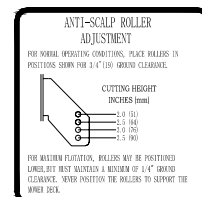

353

354

355

356

357

Safety/Operation And Product Decals

REF.	PART NO.	DESCRIPTION	36	36E
340	8361	Decal	×	×
341	8360	Decal	×	×
342	8906	Decal	×	×
343	8402	Decal, Caution	×	×
344	8406	Decal, Height Adjusting	×	×
345	8905	Decal, Electric		×
346	8907	Decal, Recoil	×	
347	8364	Decal	×	×
348	8413	Decal	×	×