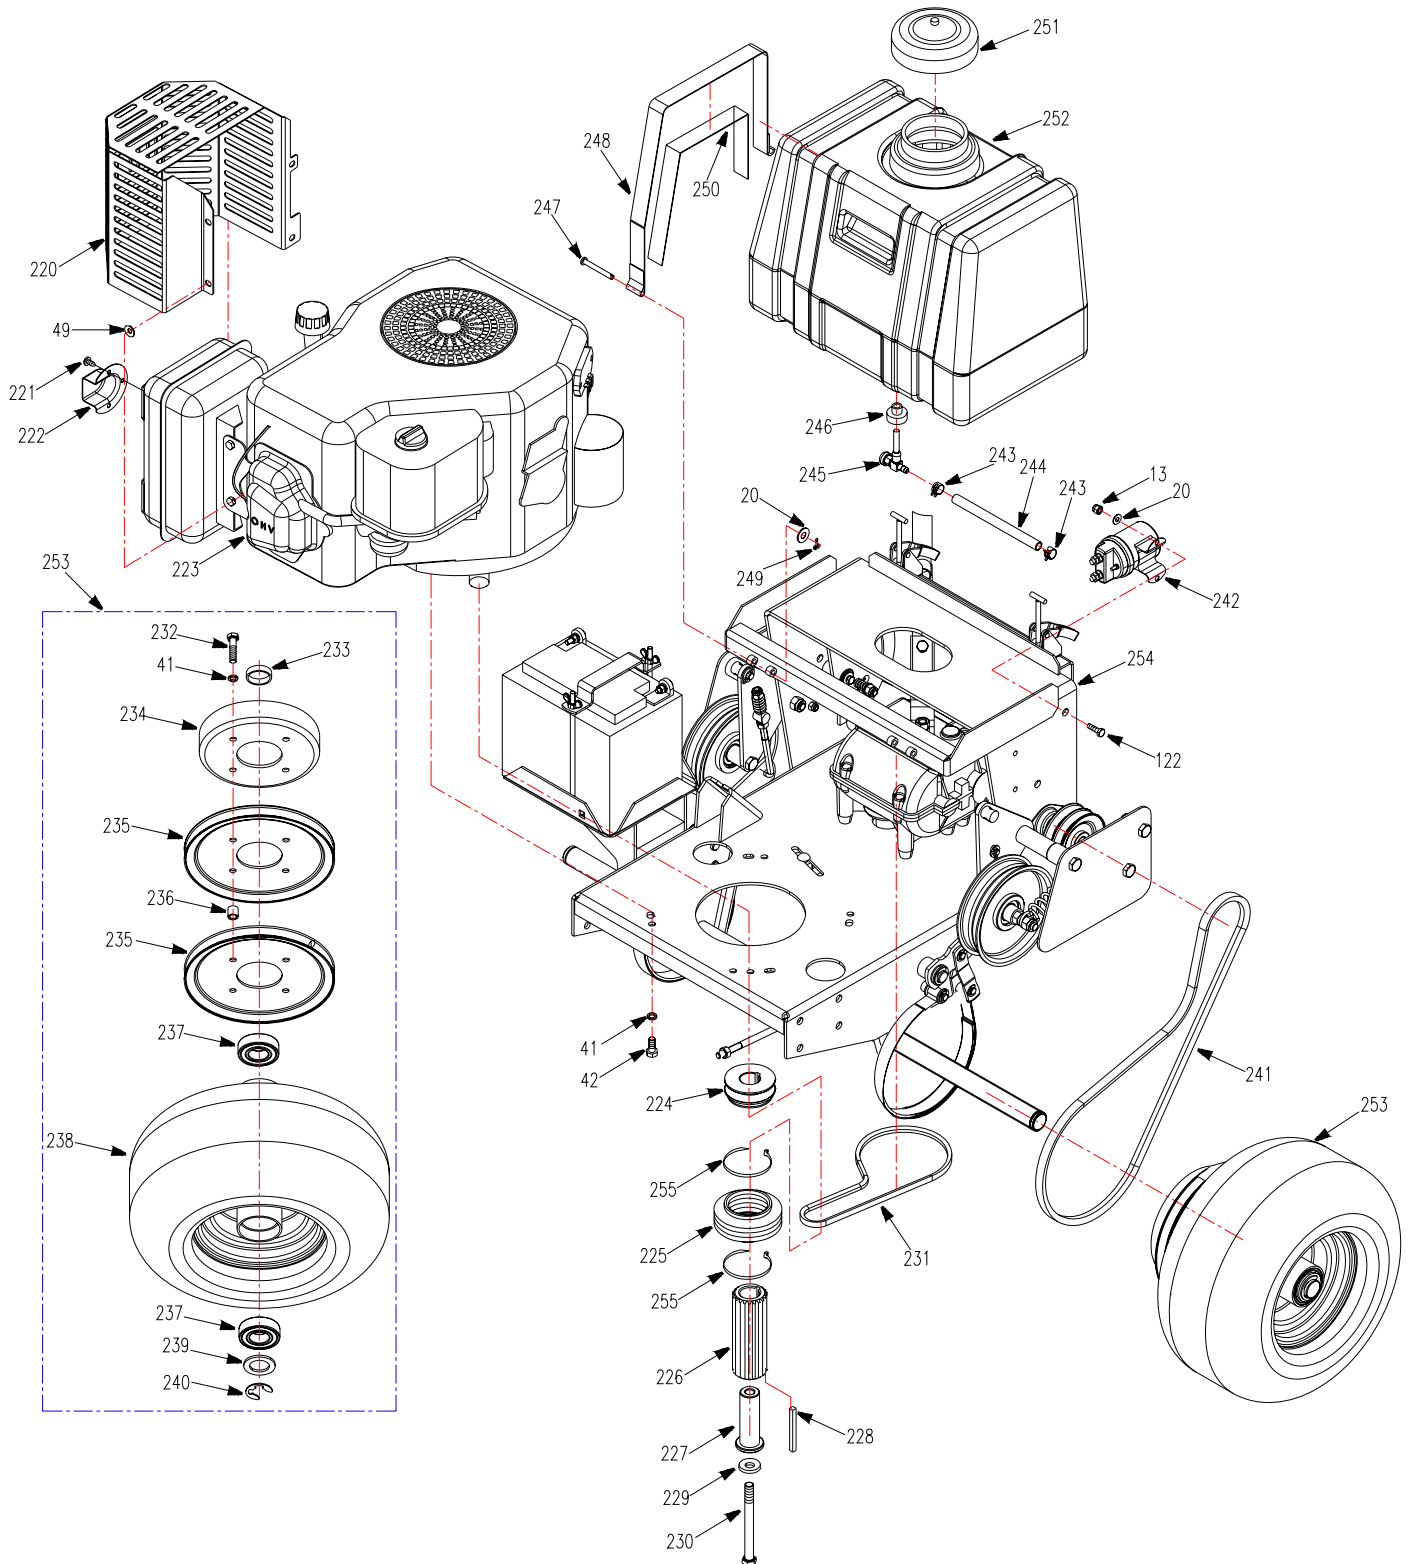

Mower Assembly

Mower Deck Frame

Mower Deck Frame

REF.	PART NO.	DESCRIPTION	36	36E
1	3600010	Belt Cover (with light)	×	×
1A	3600011A	Belt Cover (without light)	×	×
2	3302190	Bolt	×	×
3	B1155-8	Grease Fitting 8	×	×
4	B896-15	Snap Ring 15	×	×
5	B97.1-20	Washer 20	×	×
6	3301003	Oilite Bronze Bushing	×	×
7	3601001	Mower Deck Frame Weldment	×	×
8	4803200	Caster Wheel Yoke	×	×
9	B5782-12140	Bolt M12*140	×	×
10	4803001	Bushing	×	×
11	4803100	Caster Wheel Assembly	×	×
12	B6182-12	Nut M12	×	×
13	B6182-6	Nut M6	×	×
14	4803402	Bracket	×	×
15	B818-510	“+” Screw M5*10	×	×
16	B801-616	Bolt M6*16	×	×

Engine Frame Assembly

Engine Frame Assembly

REF.	PART NO.	DESCRIPTION	36	36E
13	B6182-6	Nut M6	×	×
20	B97.1-6	Washer 6	×	×
41	B93-8	Washer 8	×	×
42	B5783-825	Hex Hd Bolt M8×25	×	×
49	B97.1-8	Washer 8	×	×
122	B5783-620	Hex Hd Bolt M6×20	×	×
220	3607001	Safety Cover (Kohler)	×	×
221	B845-5513	Screw ST 5.5×13 (Kohler)	×	×
222	4804008	Vent-pipe (Kohler)	×	×
223	3607100	KOHLER CV15-E		×
	3607110	Kawasaki FH430V-S22	×	
	3607111	Kawasaki FH430V-S20		×
	3607112	Kawasaki FH381V-S22	×	
	3607113	Kawasaki FH381V-S20		×
224	3607003	Pulley	×	×
225	3607008	Spacer	×	×
226	3607005	Spline Housing, outer	×	×
227	3607006	Bushing	×	×
228	3607004	Key	×	×
229	3307011	Wing Washer	×	×
230	3607007	Bolt 7/16-20UNF×4	×	×
231	4800006	Transmission Drive Belt	×	×
232	B5782-835	Bolt M8×35	×	×
233	3605001	Spacer	×	×