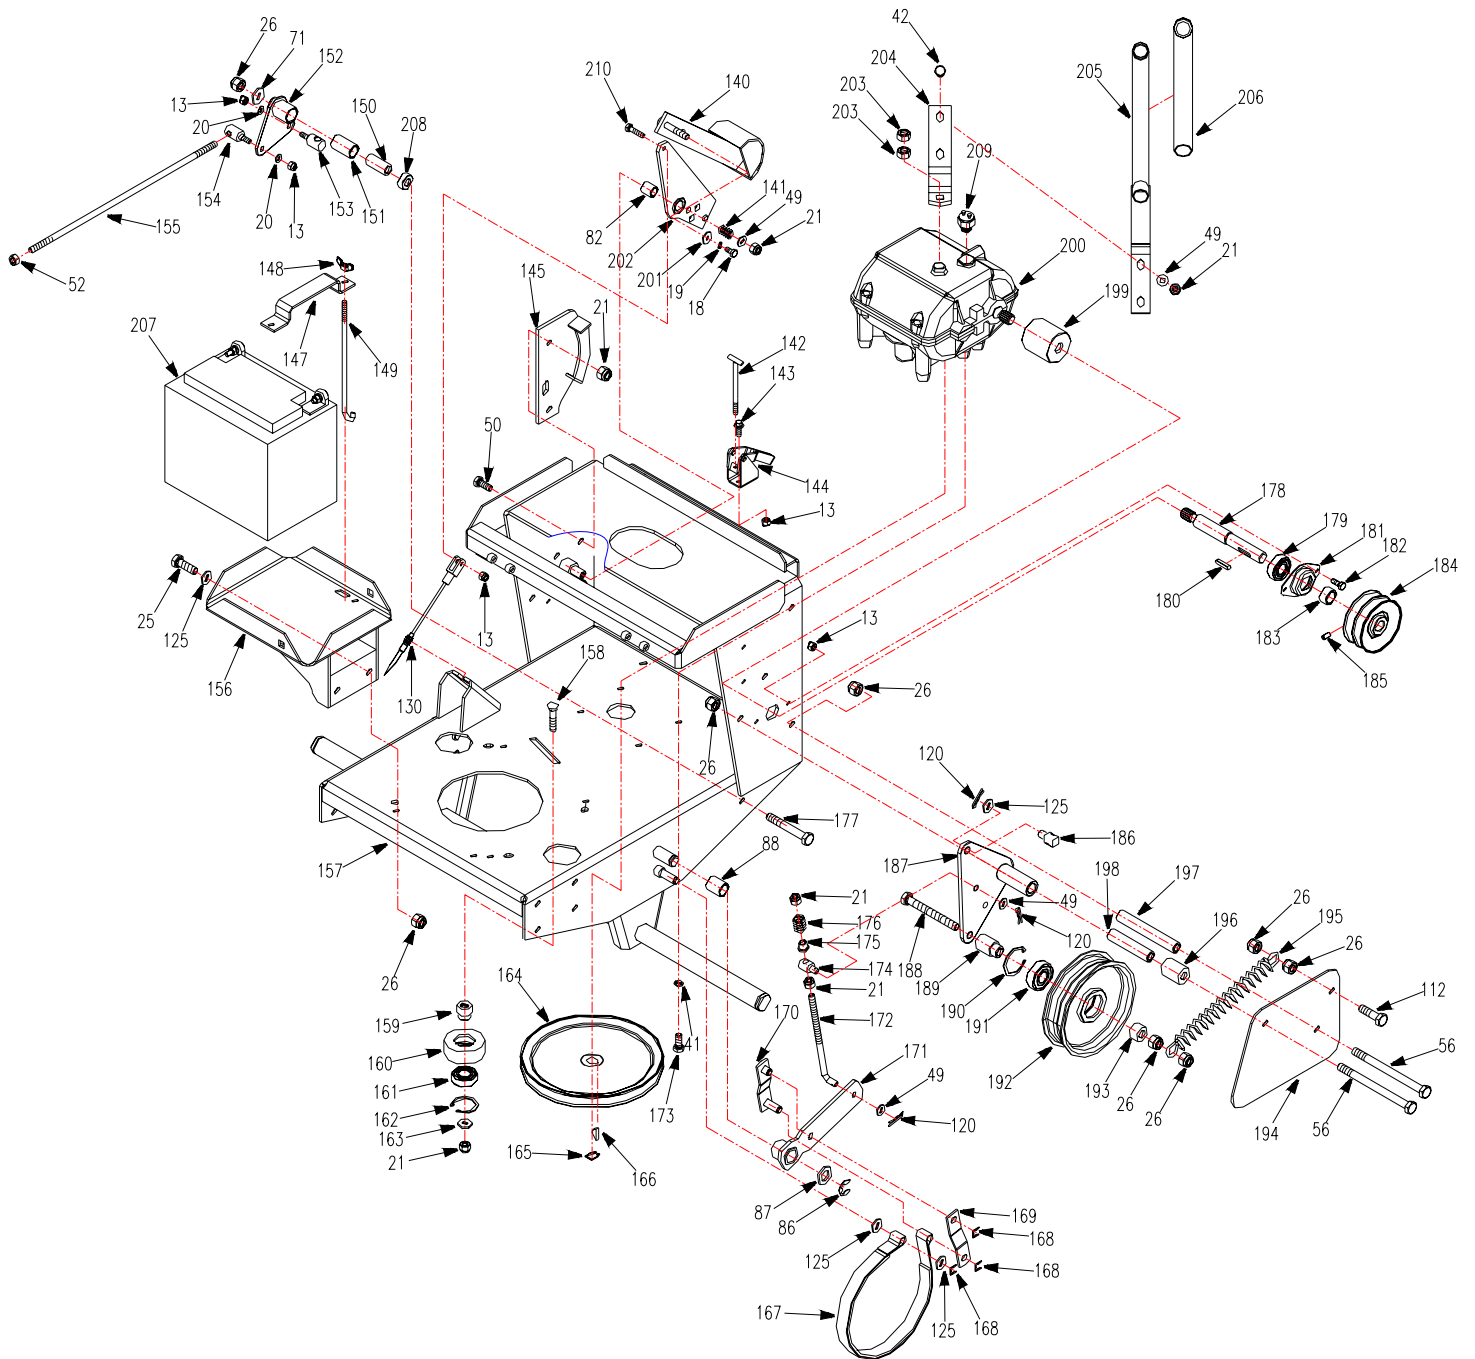

Console Frame Assembly

Console Frame Assembly

REF.	PART NO.	DESCRIPTION	36	36E	REF.	PART NO.	DESCRIPTION	36	36E
13	B6182-6	Nut M6	×	×	166	4802011	Key Woodruff	×	×
18	B5783-612	Hex Hd Bolt M6×12	×	×	167	4806430	Brake Band	×	×
20	B97.1-6	Washer 6	×	×	168	B896-8	Snap Ring 8	×	×
21	B6182-8	Nut M8	×	×	169	4806401	Control Rod	×	×
25	B5783-1030	Hex Hd Bolt M10×30	×	×	170	4806420	Control Rod Weldment	×	×
26	B6182-10	Locknut M10	×	×	171	4806410	Brake Arm	×	×
41	B93-8	Washer 8	×	×	172	3603003	Brake Rod	×	×
42	B5783-825	Hex Hd Bolt M8×25	×	×	173	4802012	Bolt 5/16-18×3/4	×	×
49	B97.1-8	Washer 8	×	×	174	3603012	Pin	×	×
50	B5783-820	Hex Hd Bolt M8×20	×	×	175	2806010	Nylon Bushing	×	×
52	B6170-8	Nut M8	×	×	176	2800017	Compression Spring	×	×
56	B5782-10130	Bolt M10×130	×	×	177	B5782-1070	Bolt M10×70	×	×
71	3302058	Washer 10	×	×	178	3603001	Shaft	×	×
82	B2685-121618	Oilite Bronze Bearing 12*16*18	×	×	179	99502H	Bearing 99502H-2RS	×	×
86	B896-12	Snap Ring 12	×	×	180	B1096-525	Key 5×25	×	×
87	3302095	Washer 8	×	×	181	2800011	Spindle Housing	×	×
88	B2685-162025	Oilite Bronze Bearing 16*20*25	×	×	182	B5783-616	Hex Hd Bolt M6×16	×	×
112	B5783-1035	Hex Hd Bolt M10×35	×	×	183	3603002	Spacer	×	×
120	XSZ56-1-17	Hair Pin	×	×	184	4802200A	Drive Pulley Assembly	×	×
125	B97.1-10	Washer 10	×	×	185	B80-86	Screw M8×6	×	×
130	3602400	Cable Unit	×	×	186	4806003	Pin	×	×
140	3603203	Bracket	×	×	187	3603060	Shift Arm Weldment	×	×
141	3603204	Compression Spring	×	×	188	B5783-1090	Hex Hd Bolt M10×90	×	×
142	4802720	Control Rod	×	×	189	3603082	Bushing	×	×
143	B5787-616	Hex Hd Bolt M6×16	×	×	190	B893.1-40	Spacer 40	×	×
144	4802710	Bracket Rivet	×	×	191	B276-6203RS	Bearing 6203-2RS	×	×
145	3603202	Plank weldment	×	×	192	5201012	Idler Pulley Assembly	×	×
147	5208202	Bracket		×	193	3603083	Spacer	×	×
148	B62-6	Butterfly Nut M6		×	194	3603005	Belt Guard Plate	×	×
149	5208203	Control Rod		×	195	4806004	Idler Spring	×	×
150	2803016	Bushing	×	×	196	3603004	Cushion	×	×
151	3303037	Bushing	×	×	197	3603006	Spacer	×	×
152	3603100	Shift Arm	×	×	198	4806007	Spacer	×	×
153	3603011	Swivel	×	×	199	4802008	Spline Housing	×	×
154	2800019	Swivel	×	×	200	4802500	Transmission	×	×
155	3603009	Blade Engage Control Rod	×	×	201	B96-6	Washer 6	×	×
156	3603150	Battery Bracket		×	202	3603201	Shift Arm Weldment	×	×
157	3603040	Console Frame Weldment	×	×	203	4802010	Nut 3/8-24 UNF	×	×
158	B12-840	Hex Hd Bolt M8×40	×	×	204	4802007	Gear Shift	×	×
159	3603121	Bushing	×	×	205	3603140	Gear Shift Extension	×	×
160	2803011	Idler Pulley	×	×	206	4802004	Rubber Pad	×	×
161	B276-6003RS	Bearing 6003-2RS	×	×	207	5208201	12V Battery		×
162	B893.1-35	Spacer 35	×	×	208	3603008	Spacer	×	×
163	3303018	Washer	×	×	209	4807006	Transmission Switch	×	×
164	3603130	Pullley	×	×	210	B5783-625	Bolt M6×25	×	×
165	B894.2-16	Spacer 16	×	×					
165	B894.2-16	挡圈 16	×	×