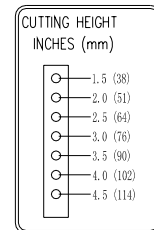

Safety/Operation And Product Decals

341