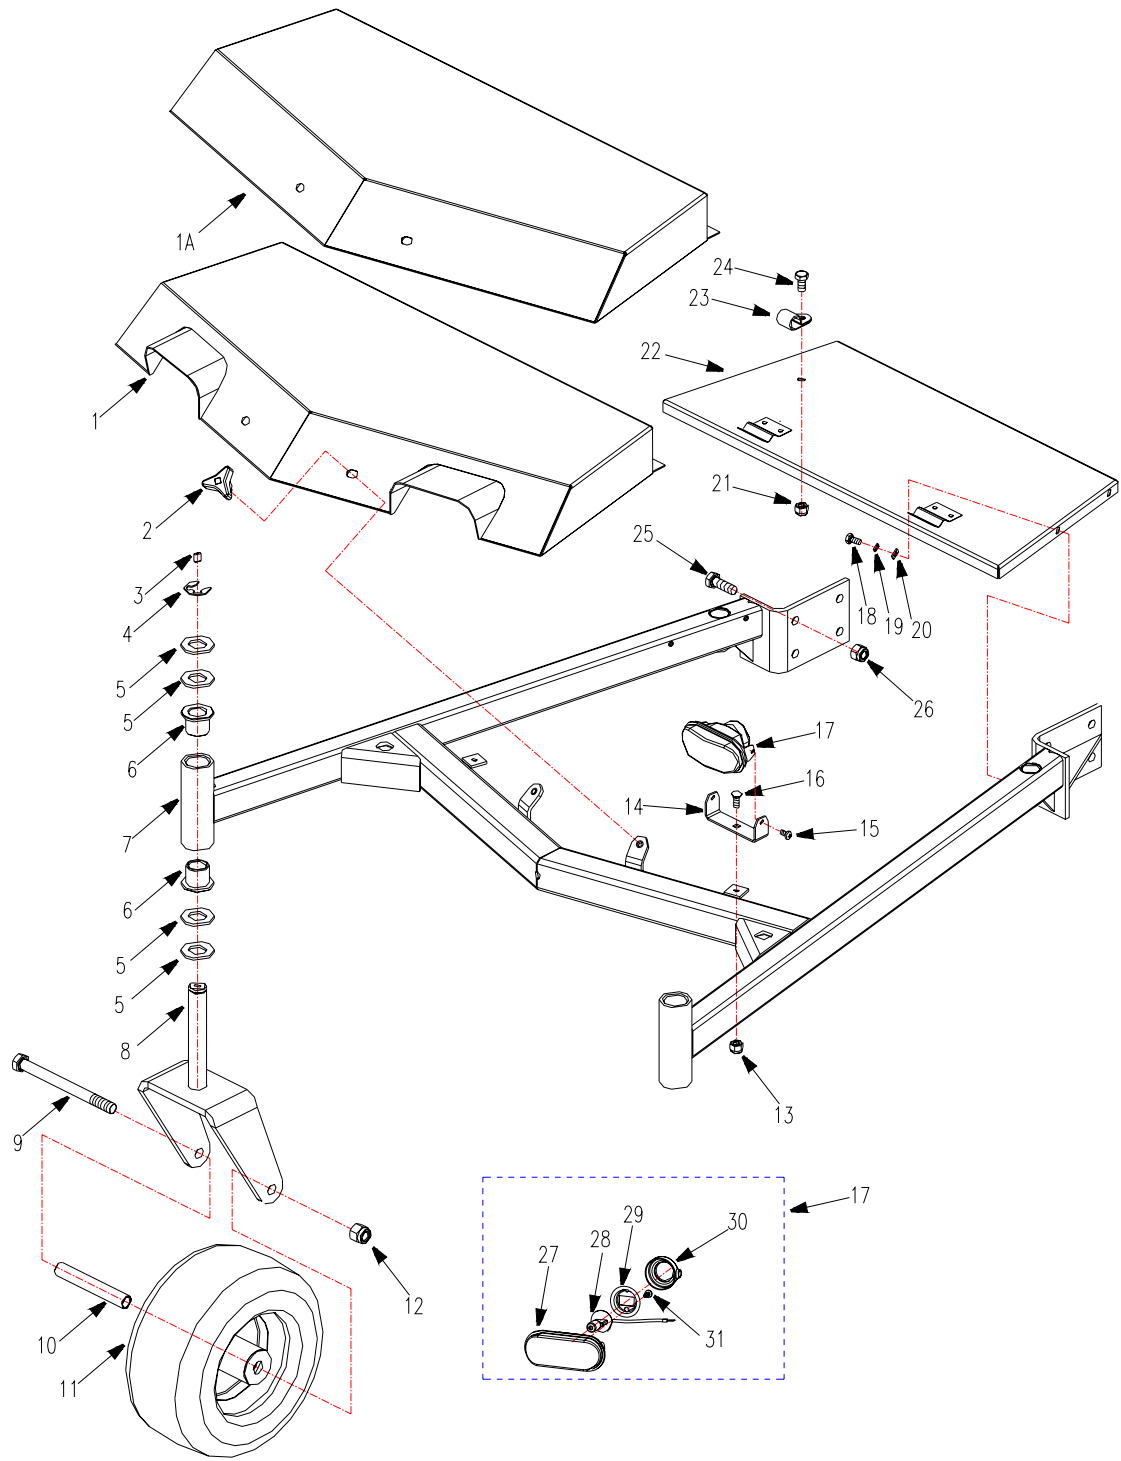

Parts Catalog

WORLDLAWN®

WORLD® Commercial WY36 Mower

Worldlawn Power Equipment, Inc.

422 Turnbull Canyon Road City of Industry CA 91744

Toll Free Number: 1-866-9-Mowers (1-866-966-9377)

Catalog

Mower Assembly	1.
Mower Deck Frame	2
Mower Deck Assembly	4
Engine Frame Assembly	6
Console Frame Assembly	8
Handle Bar and Console	10
Electrical Start-up	12
Recoil Start-up	13
Safety/Operation And Product Decals	14
Grass Catcher Assembly	16

Mower Assembly

Mower Deck Frame

Mower Deck Frame

REF.	PART NO.	DESCRIPTION	36	36E
1	3600010	Belt Cover (with light)	×	×
1A	3600011A	Belt Cover (without light)	×	×
2	3302190	Bolt	×	×
3	B1155-8	Grease Fitting 8	×	×
4	B896-15	Snap Ring 15	×	×
5	B97.1-20	Washer 20	×	×
6	3301003	Oilite Bronze Bushing	×	×
7	3601001	Mower Deck Frame Weldment	×	×
8	4803200	Caster Wheel Yoke	×	×
9	B5782-12140	Bolt M12*140	×	×
10	4803001	Bushing	×	×
11	4803100	Caster Wheel Assembly	×	×
12	B6182-12	Nut M12	×	×
13	B6182-6	Nut M6	×	×
14	4803402	Bracket	×	×
15	B818-510	“+” Screw M5*10	×	×
16	B801-616	Bolt M6*16	×	×

REF.	PART NO.	DESCRIPTION	36	36E
17	4803401	Light (Hy-031)	×	×
18	B5783-612	Hex Hd Bolt M6*12	×	×
19	B93-6	Washer 6	×	×
20	B97.1-6	Washer 6	×	×
21	B6182-8	Nut M8	×	×
22	3601002	Safety Board	×	×
23	3601020	Clamp	×	×
24	B5783-816	Hex Hd Bolt M8*16	×	×
25	B5783-1030	Hex Hd Bolt M10*30	×	×
26	B6182-10	Locknut M10	×	×
27	4803401-1	Lamp Globe	×	×
28	4803401-2	Light Bulb	×	×
29	4803401-3	Light Socket	×	×
30	4803401-4	Spacer	×	×
31	B845-226	Screw ST 2.2×6	×	×