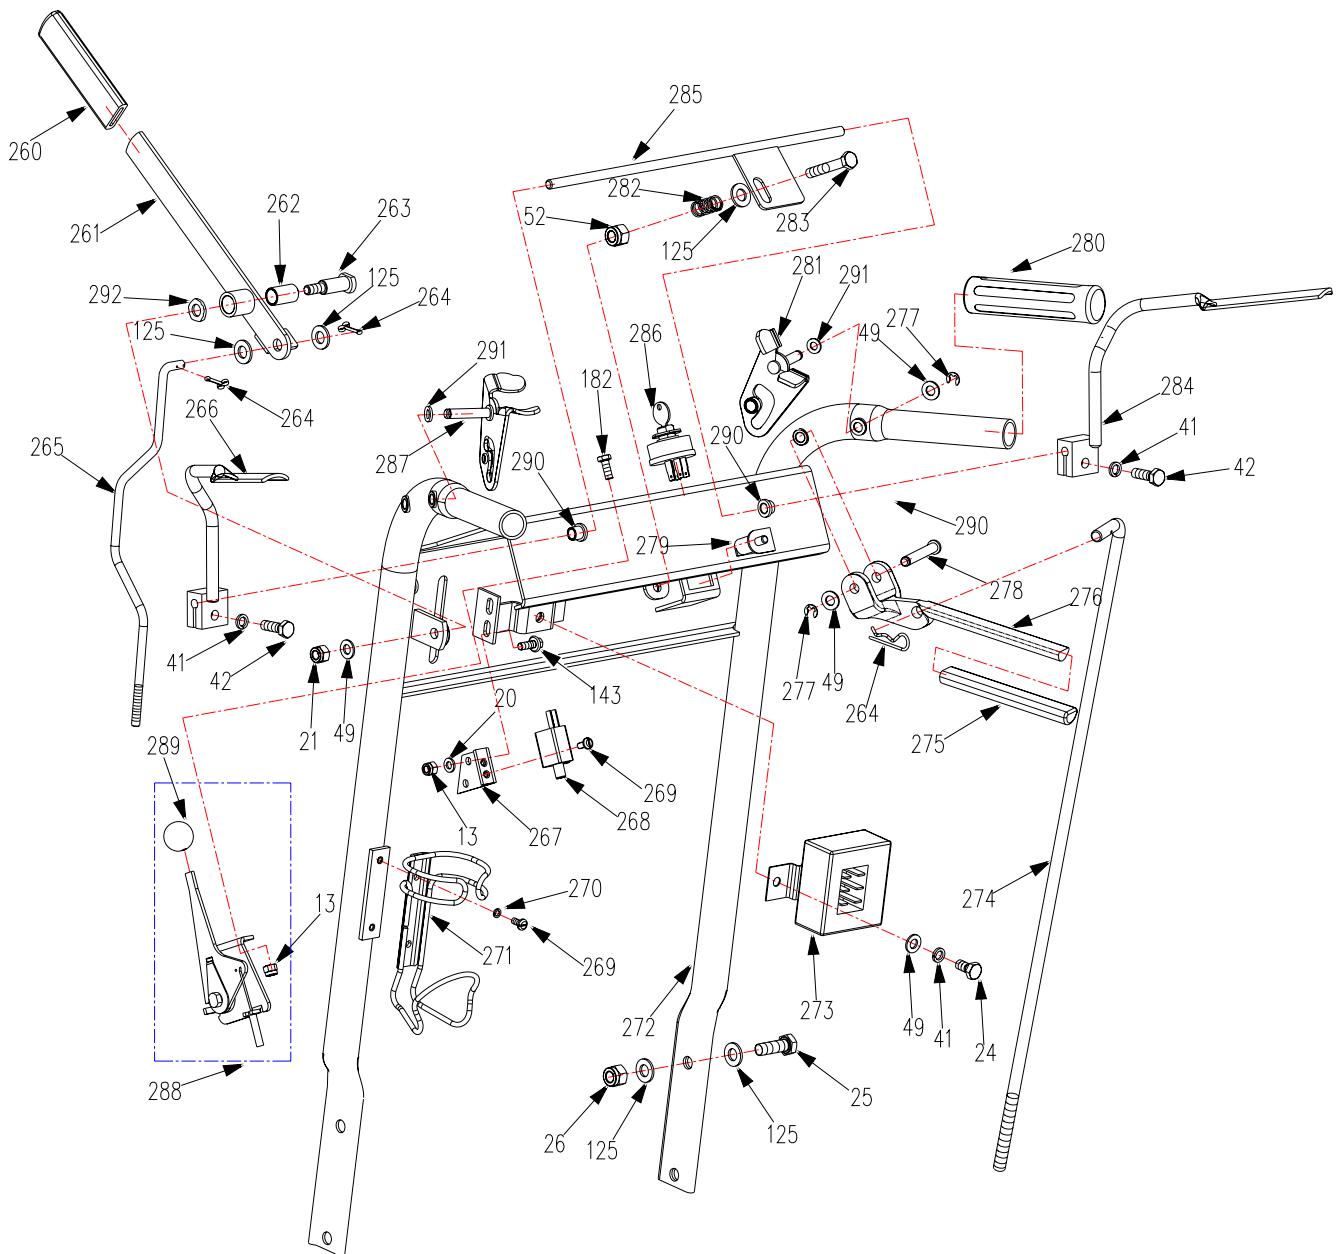

Handle Bar And Console

Handle Bar And Console

REF.	PART NO.	DESCRIPTION	36	36E
13	B6182-6	Nut M6	×	×
20	B97.1-6	Washer 6	×	×
21	B6182-8	Nut M8	×	×
24	B5783-816	Hex Hd Bolt M8*16	×	×
25	B5783-1030	Hex Hd Bolt M10*30	×	×
26	B6182-10	Locknut M10	×	×
41	B93-8	Washer 8	×	×
42	B5783-825	Hex Hd Bolt M8x25	×	×
49	B97.1-8	Washer 8	×	×
52	B6170-8	Nut M8	×	×
125	B97.1-10	Washer 10	×	×
143	B5787-616	Hex Hd Bolt M6x16	×	×
260	3306002	Handle Grip	×	×
261	3606100	Mower Blade Drive Lever	×	×
262	3303023	Nylon Bushing	×	×
263	2806055	Axis Pin	×	×
264	B91-2520	Split Pin 2.5*20	×	×
265	3606001	Blade Control Rod B	×	×
266	3606080	Flameout Handle-LH	×	×
267	3606002	Switch Bracket	×	×
268	5208015	Brake Switch		×
	2808005	Blade Switch	×	
269	B67-510	Screw M5x10	×	×
270	B93-5	Washer 5	×	×
271	2806090	Cup Holder	×	×

REF.	PART NO.	DESCRIPTION	36	36E
272	3606040	Handle Bar	×	×
273	4807103	Relay Set		×
274	4806006	Brake Control Rod	×	×
275	4806014	Handle Grip	×	×
276	4806009	Steering Lever, LH	×	×
277	B896-6	Snap Ring 6	×	×
278	4806011	Axis Pin	×	×
279	2808001	Handle Bar Switch	×	×
280	3306005	Handle Grip	×	×
281	3606060	Neutral latch-RH	×	×
282	4806013	Compression Spring	×	×
283	B5782-850	Bolt M8x50	×	×
284	3906090	Flameout Handle-RH	×	×
285	3606070	Bolt	×	×
286	5208003	Ignition Switch		×
	4807003	Key Switch	×	
287	3606050	Neutral latch-LH	×	×
288	3606120	Throttle Control Assembly (Kawasaki)	×	×
	3306004	Throttle Control Assembly (kohler)	×	×
289	3306030	Knob	×	×
290	2806010	Nylon Bushing	×	×
291	2806086	Saddle Shaped Washer	×	×
292	2806061	Wave Washer	×	×