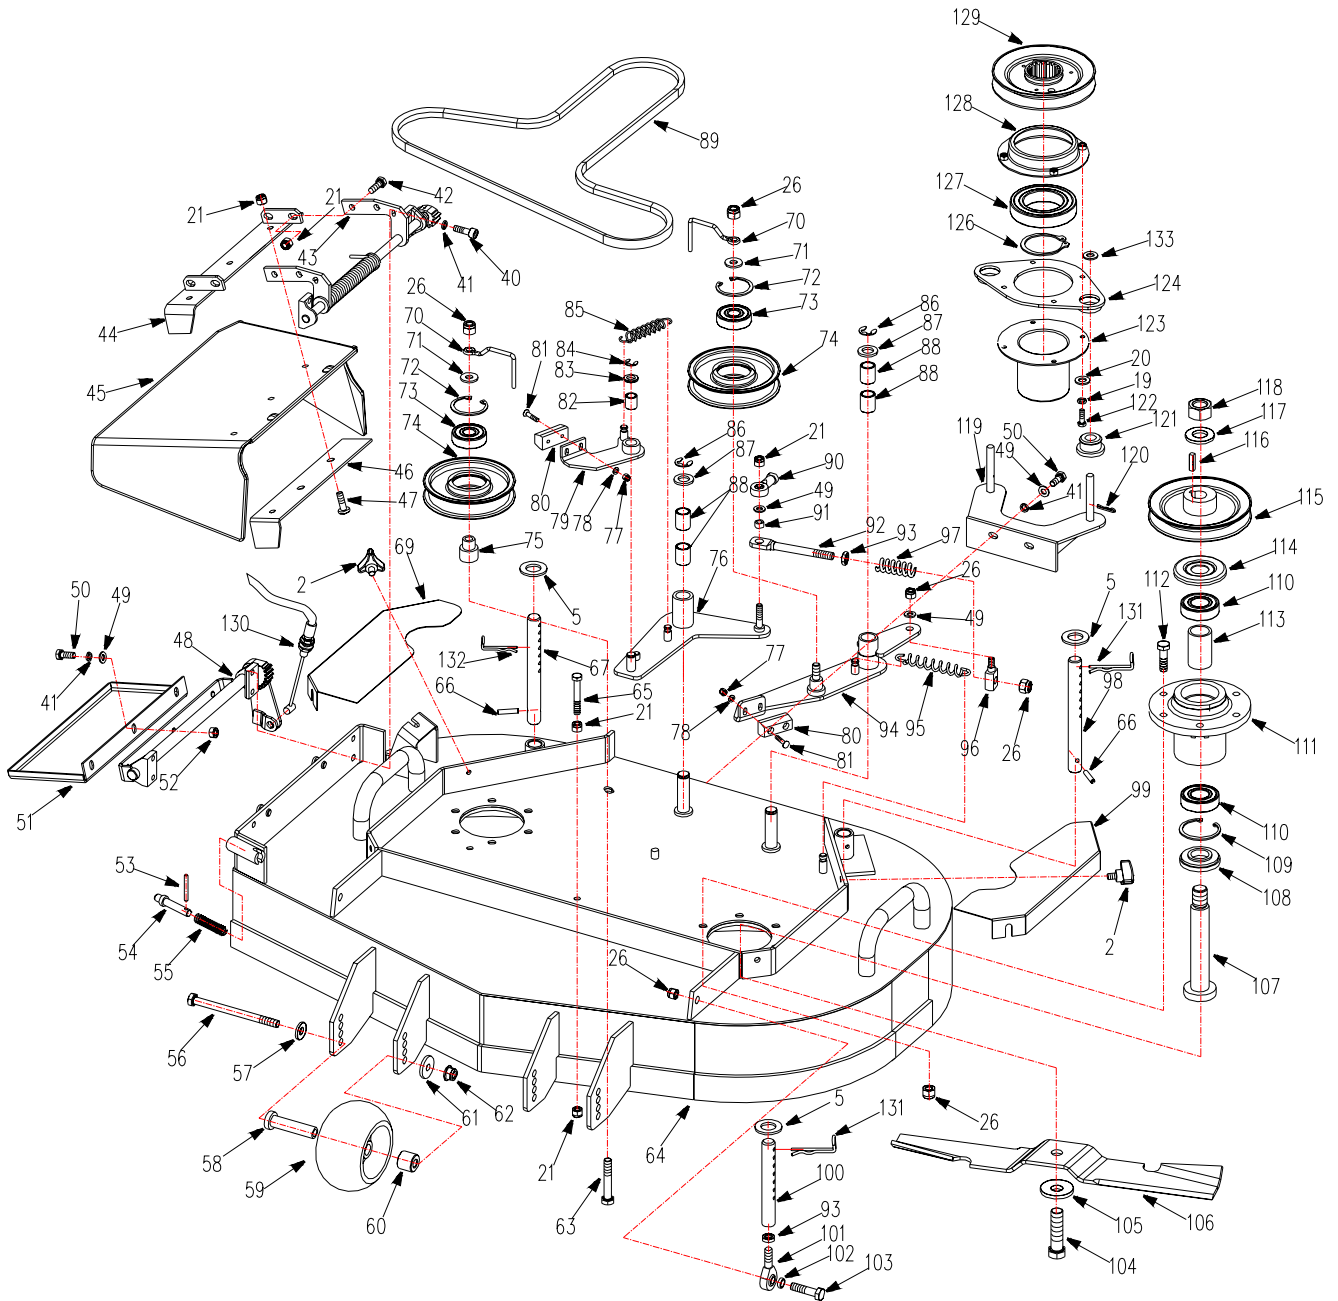

Mower Deck Assembly

Mower Deck Assembly

REF.	PART NO.	DESCRIPTION	36	36E	REF.	PART NO.	DESCRIPTION	36	36E
2	3302190	Bolt	×	×	85	2802088	Spring	×	×
5	B97.1-20	Washer 20	×	×	86	B896-12	Snap Ring 12	×	×
19	B93-6	Washer 6	×	×	87	3302095	Washer 8	×	×
20	B97.1-6	Washer 6	×	×	88	B2685-162025	Oilite Bronze Bearing 16×20×25	×	×
21	B6182-8	Nut M8	×	×	89	3602003	Blade Drive Belt	×	×
26	B6182-10	Locknut M10	×	×	90	SIBJK8T	Rod End Bearing	×	×
40	B70-825	Screw M8×25	×	×	91	3602011	Bushing	×	×
41	B93-8	Washer 8	×	×	92	3602010	Connecting Rod	×	×
42	B5783-825	Hex Hd Bolt M8×25	×	×	93	B6172-10	Locknut M10	×	×
43	3602780	Bracket, left	×	×	94	3602710	Blade Brake Arm Assembly	×	×
44	3602510	Bracket	×	×	95	3602013	Blade Brake Spring	×	×
45	3602501	Discharge Chute	×	×	96	3602701	Swivel	×	×
46	3602502	Plate	×	×	97	3602006	Compression Spring	×	×
47	B818-825	Screw M8*25	×	×	98	3602009	Rear Column, left	×	×
48	3602680	Bracket, right	×	×	99	3602004	Safety Board, Left	×	×
49	B97.1-8	Washer 8	×	×	100	3602761	Front Column	×	×
50	B5783-820	Hex Hd Bolt M8×20	×	×	101	B9163-JK10C	Bearing SABJK10C	×	×
51	3602001	Mulching Plate	×	×	102	4801302	Spacer	×	×
52	B6170-8	Nut M8	×	×	103	B5782-1040	Bolt M10×40	×	×
53	B879-540	Pin 5×40	×	×	104	B5785-1660	Bolt M16×1.5×60	×	×
54	3602012	Axis Pin	×	×	105	5201042	Washer (1)	×	×
55	2806002	Compression Spring	×	×	106	3602005	Blade	×	×
56	B5782-10130	Bolt M10×130	×	×		3602005A	Mulching Blade	×	×
57	5201061	Washer	×	×	107	5201051	Core Shaft	×	×
58	5201082	Caster Wheel Bushing	×	×	108	5201043	Spacer	×	×
59	5201081	Caster Wheel	×	×	109	893.1-52	Spacer 52	×	×
60	3602014	Bushing	×	×	110	B276-6205RS	Bearing 6205-2RS	×	×
61	5201083	Spacer	×	×	111	5201050	Spindle Housing	×	×
62	B6187-10	Locknut M10	×	×	112	B5783-1035	Hex Hd Bolt M10×35	×	×
63	B5782-1060	Bolt 10×60	×	×	113	5201049	Spacer	×	×
64	3602100	Mower Deck Weldment	×	×	114	5201044	Spacer	×	×
65	B5782-860	Bolt M8×60	×	×	115	3602200	Blade Pulley Weldment	×	×
66	B879-628	Pin 6×28	×	×	116	B1096-625C	Key C6×25	×	×
67	3602008	Rear Column, right	×	×	117	5201048	Washer (2)	×	×
69	3602002	Safety Board, right	×	×	118	B6171-20	Nut M20×1.5	×	×
70	3332059	Belt Hook	×	×	119	3602220	Bracket	×	×
71	3302058	Washer 10	×	×	120	XSZ56-1-17	Hair Pin	×	×
72	B893.1-47	Spacer 47	×	×	121	3602803	Bushing	×	×
73	B276-6303RS	Bearing 6303-2RS	×	×	122	B5783-620	Hex Hd Bolt M6×20	×	×
74	3302056	Idler Pulley Welding	×	×	123	3602802	Cover	×	×
75	3602018	Bushing	×	×	124	3602230	Bracket	×	×
76	3602910	Tension Pulley Seat Assembly	×	×	126	B894.2-55	Spacer 55	×	×
77	B6182-5	Locknut M5	×	×	127	B276-6011RS	Bearing 6011-2RS	×	×
78	B97.1-5	Washer 5	×	×	128	3602810	Spindle Housing Weldment	×	×
79	3602930	Tension Pulley Seat Assembly	×	×	129	3602820	Belt Pulley Weldment	×	×
80	2802121	Brake Pad	×	×	130	3602400	Cable Unit	×	×
81	B819-525	Screw M5×25	×	×	131	4800007	Latch -LH	×	×
82	B2685-121618	Oilite Bronze Bearing 12*16*18	×	×	132	4800008	Latch -RH	×	×
83	2802086	Spacer	×	×	133	3602019	Washer	×	×
84	B896-9	Snap Ring 9	×	×