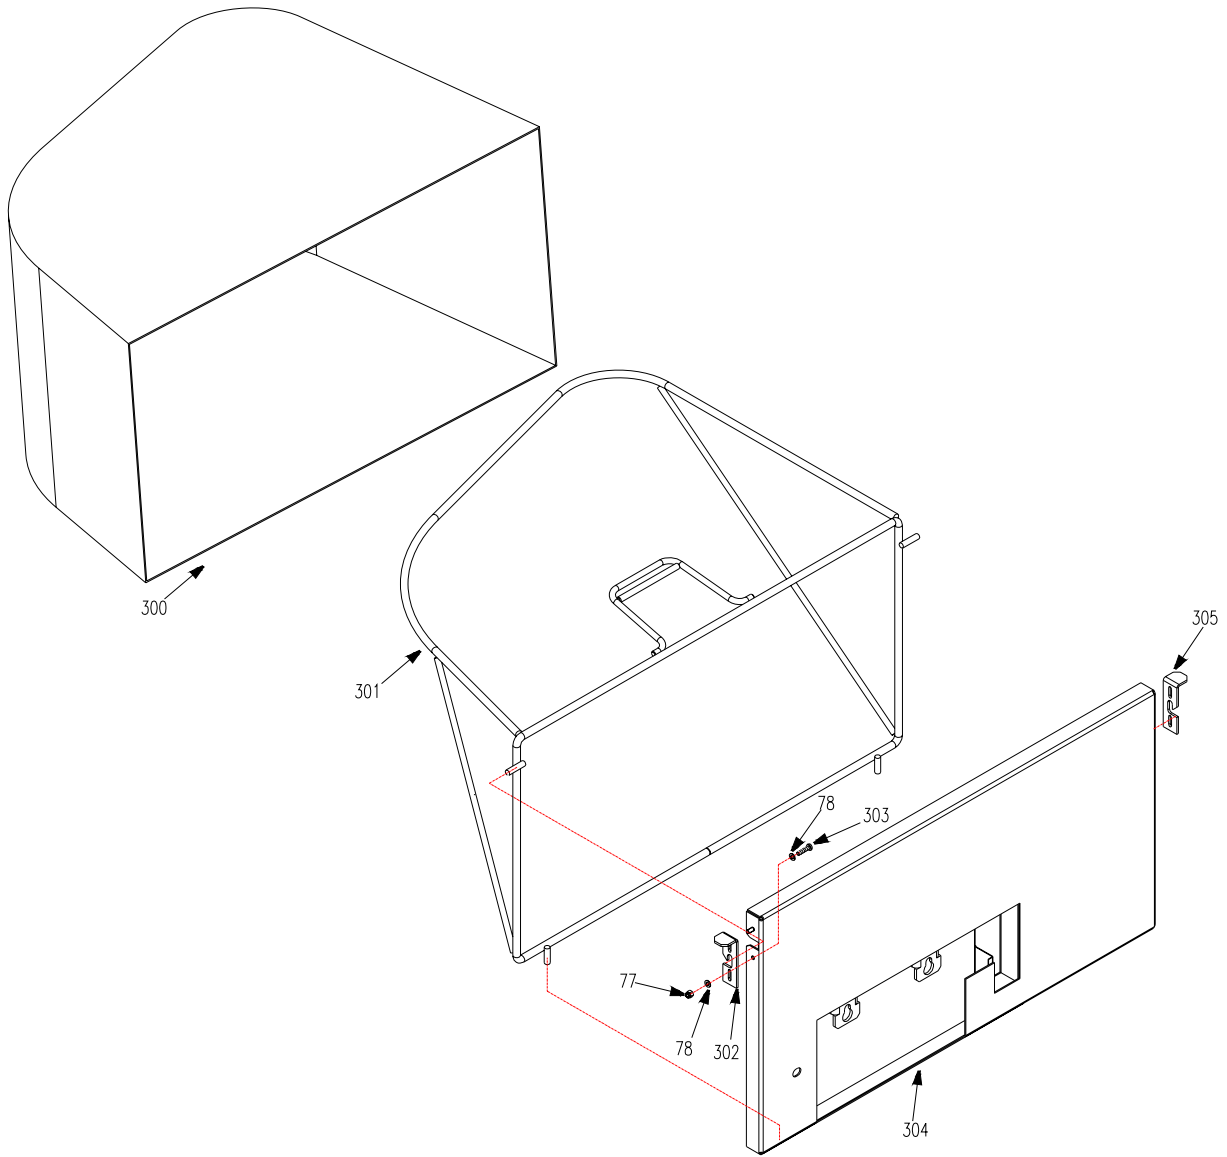

Grass Catcher Assembly (accessory)

REF.	PART NO.	DESCRIPTION	36	36E
77	B6182-5	Locknut M5	×	×
78	B97.1-5	Washer 5	×	×
300	4810300	Grass Catcher Bag	×	×
301	4810200	Grass Catcher Wire Frame	×	×
302	2802202	Grass Catcher Latch, LH	×	×
303	B823-520	Screw M5×20	×	×
304	3602650	Grass Catcher Mount Weldment	×	×
305	2802203	Grass Catcher Latch, RH	×	×