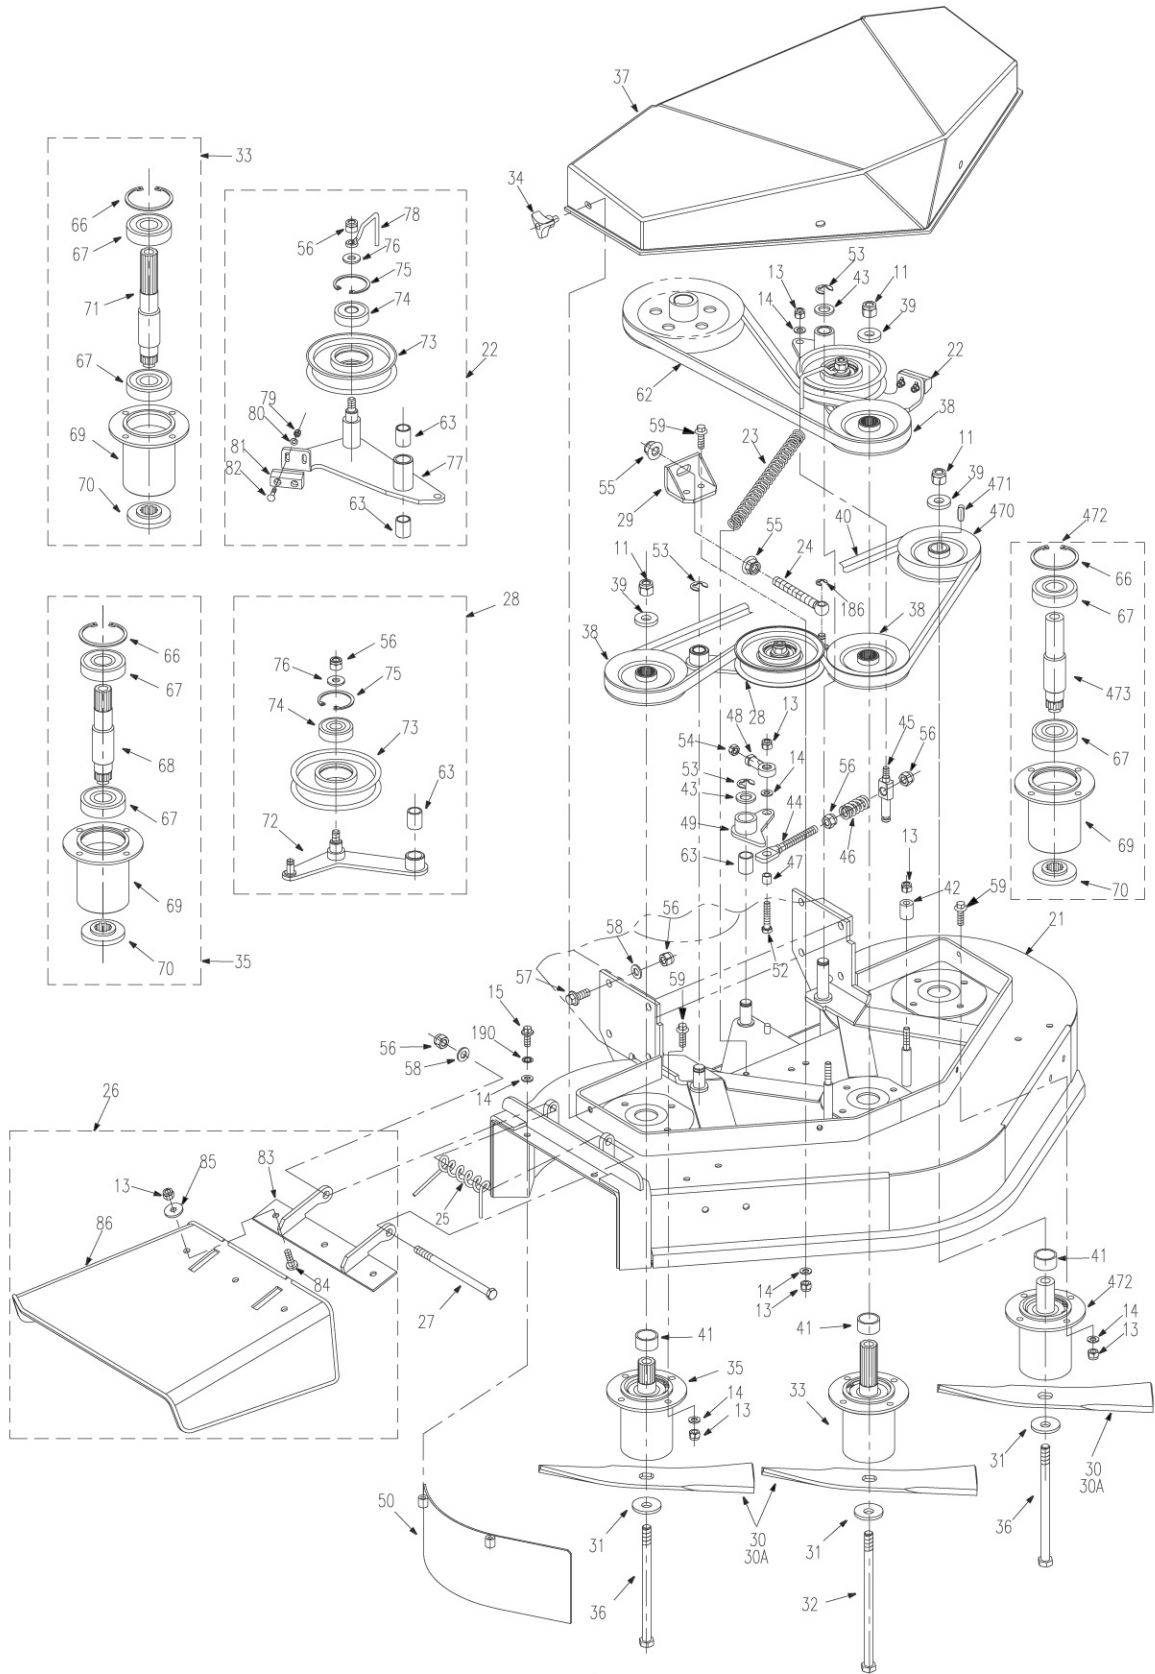

Mower Deck Assembly

Mower Deck Assembly

Ref.#	Part#	Description	33N	33NE
11	B6182-12	Locknut M12	x	x
13	B6182-8	Locknut M8	x	x
14	B97.1-8	Washer 8	x	x
15	B5787-820	Hex Hd Bolt M8x20	x	x
21	3332001A	Mower Deck	x	x
22	3332002A	Blade Brake Arm Assembly	x	x
23	3302003	Blade Brake Spring	x	x
24	4201006	Swing bolt M12x100	x	x
25	3302019	Torsion Spring	x	x
26	2802090N	Discharge Chute Assembly	x	x
27	2802008	Long Bolt	x	x
28	3332030	Idler Pulley Assembly	x	x
29	3332080	Idler Pulley Fixed Seat	x	x
30	3302007	Blade	x	x
30A	3302007A	Mulching Blade	x	x
31	3302008	Wing Washer	x	x
32	3302011	Center Blade Bolt	x	x
33	3302012	Center Spindle Assembly	x	x
34	3302190	Knob	x	x
35	3302013	Outer Spindle Assembly	x	x
36	3302014	Outer Blade Bolt	x	x
37	3302015	Belt Cover	x	x
	3302015A	Belt Cover	x	x
38	3302016	Blade Pulley	x	x
39	3302009	Spacer	x	x
40	3302017	Blade Drive Belt	x	x
41	3302018	Bushing	x	x
42	3302010	Bushing	x	x
43	3302095	Washer 8	x	x
44	3332003	Hex Hd Bolt	x	x
45	3332004A	Swivel	x	x
46	3332005	Compression Spring	x	x
47	3332007	Bushing	x	x
48	SIBJK 8T	Rod End Bearing	x	x
49	3332009	Shift Arm	x	x
50	3302110	Mulching Shield	x	x
52	B5783-840	Hex Hd Bolt M8x40	x	x

Ref.#	Part#	Description	33N	33NE
53	B896-12	Snap Ring 12	x	x
54	B6170-8	Locknut M8	x	x
55	B6187.1-12	Nut M12	x	x
56	B6182-10	Locknut M10	x	x
57	B5787-1025	Hex Bolt M10x25	x	x
58	B97.1-10	Washer 10	x	x
59	B5787-825	Hex Hd Bolt M8x25	x	x
62	3300001	Blade Drive Belt	x	x
63	B2685-162025	Oillite Bronze Bearing 16x20x25	x	x
66	B893.2-62	Snap Ring 62	x	x
67	B276-6305RS	Bearing 6305-2RS	x	x
68	3302085	Outer Blade Spindle	x	x
69	3302082	Spindle Housing	x	x
70	3302081	Blade Coupling	x	x
71	3302083	Center Blade Spindle	x	x
72	3332075	Idler Pulley Seat Weldment	x	x
73	3302056	Idler Pulley Weldment	x	x
74	B276-6303RS	Bearing 6303-2RS	x	x
75	B893.2-47	Snap Ring 47	x	x
76	3302058	Washer 10	x	x
77	3332055A	Blade Brake Arm	x	x
78	3332059	Belt Hook	x	x
79	B6182-5	Locknut M5	x	x
80	B97.1-5	Washer 5	x	x
81	2802121	Brake Pad	x	x
82	B819-525	Screw M5x25	x	x
83	2802026	Bracket, Discharge Chute	x	x
84	B818-825	Screw M8x25	x	x
85	3303034	Washer	x	x
86	2802104	Discharge Chute	x	x
186	B896-8	Snap Ring 8	x	x
190	B861.1-8	Washer 8	x	x
470	2802002	Drive Pulley Weldment	x	x
471	B1096-822	Key 8x22	x	x
472	3332090	Outer Blade Seat Assembly	x	x
473	3332091	Outer Blade Spindle	x	x