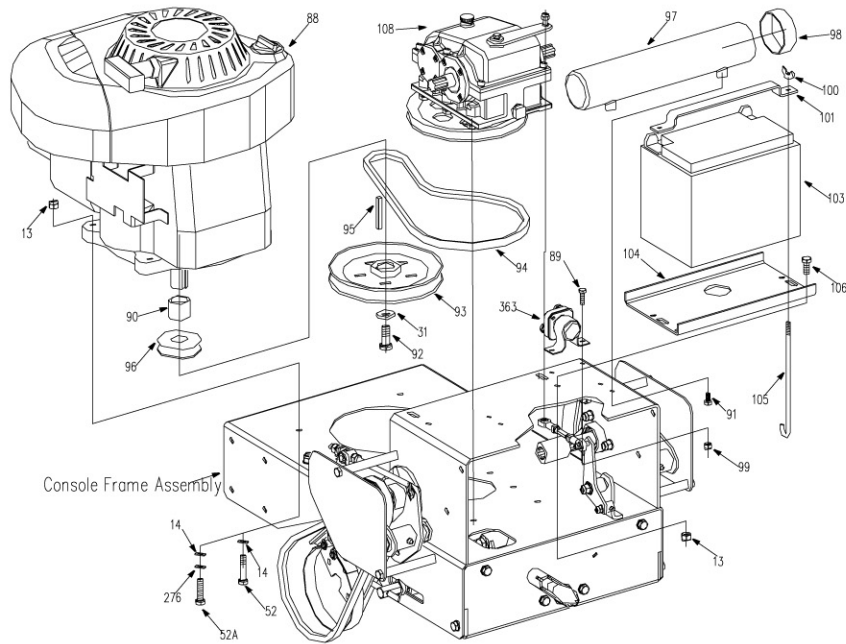

Engine Frame Assembly

Ref.#	Part#	Description	33N	33NE	Ref.#	Part#	Description	33N	33NE
13	B6182-8	Locknut M8	x	x	90	3307001	Bushing	x	x
14	B97.1-8	Washer 8	x	x	91	B5285-6313F	F-Style Self-Drilling Screw	x	x
31	3302008	Wing Washer	x	x	92	3307005	Bolt 7/16-20UNF×1-1/4	x	x
52	B5783-840	Hex Hd Bolt M8×40	x	x	93	3307003	Engine Drive Pulley	x	x
52A	2200020A	JH Engine Bolt (Honda)	x	x	94	3300002	Transmission Drive Belt	x	x
88	3300025	Engine(B&S10.5HP Intek I/C-R)	x		95	3307002	Square Key	x	x
	3300026	Engine(B&S 11.5HP Intek I/C-E)		x	96	3307010	Transmission Drive Pulley	x	x
	3300027	Engine (B&S 13HP Intek I/C-R)	x		97	2800051	Tool Kit (optional)	x	x
	3300028	Engine (B&S 13HP Intek I/C-E)		x	98	2800052	Tool Kit Cap (Optional)	x	x
	3300031	Engine(Kawasaki 13HP)	x		99	B6182-6	Locknut M6 (B&S, Kawasaki)		x
		FH381V-S22			100	B62-6	Butterfly Nut M6		x
	3300032	Engine(Kawasaki 13HP)		x	101	2808101A	Battery Bracket		x
		FH381V-S20			103	5208002	Battery 12V 33AH		x
	3300035	Engine (Honda 11HP GXV340-R)	x		104	3338103	Battery Splint		x
	3300036	Engine (Honda 11HP GXV340-E)		x	105	5208203	Hook Rod		x
	3300037	Engine (Honda 13HP GXV390-R)	x		106	B5783-820	Hex Hd Bolt M8×20		x
	3300038	Engine (Honda 13HP GXV390-E)		x	108	3334000	Transmission	x	x
89	B5787-620	Hex Hd Bolt M6×20 (B&S, Kawasaki)		x	276	B93-8	Washer 8 (Honda)	x	x
					363	2808105	Start-Up Relay (B&S, Kawasaki)		x