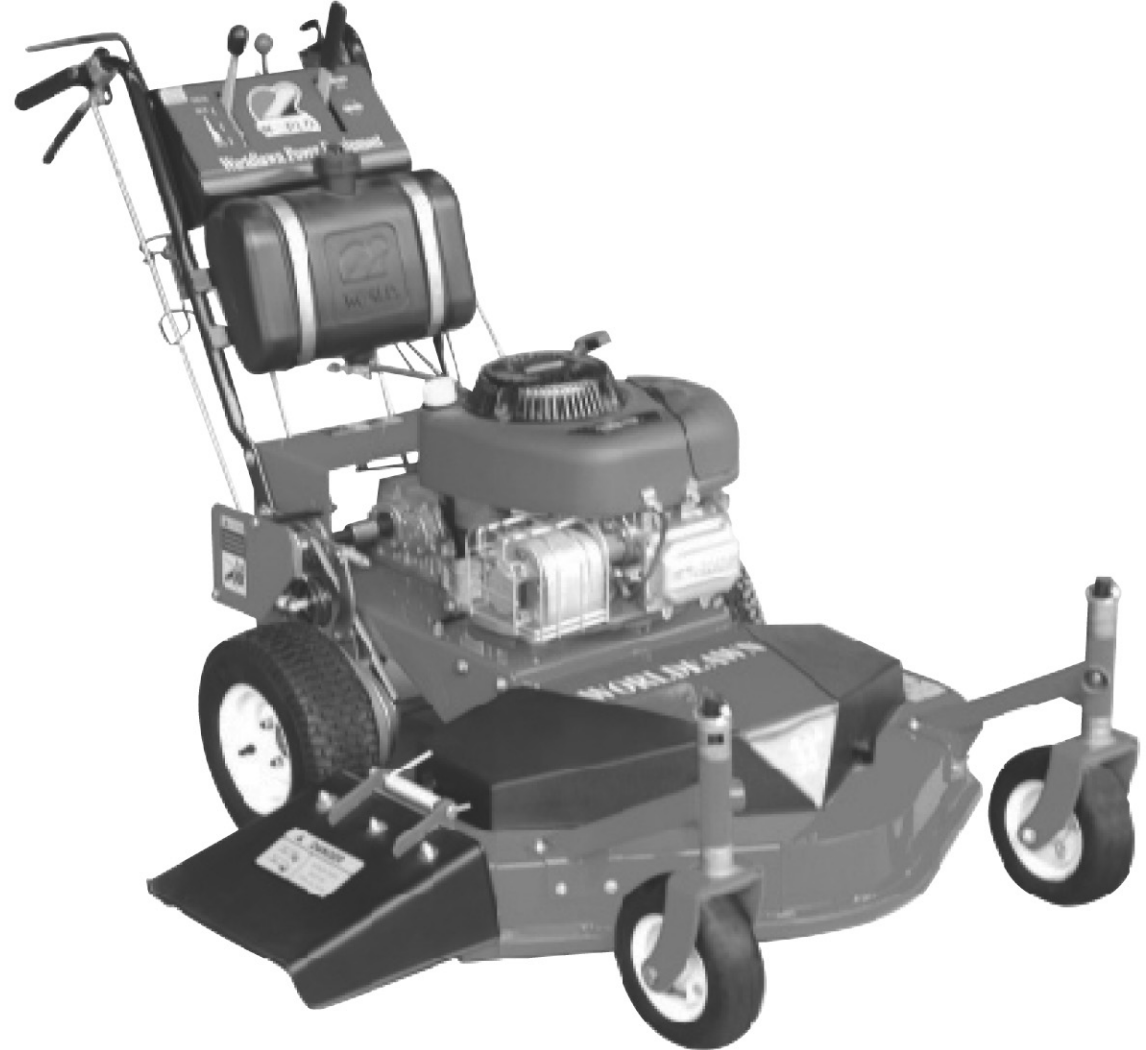

Parts Catalog

WORLDLAWN®
Commercial / Residential
33" Mower

WORLDLAWN®

Worldlawn Power Equipment, Inc.

422 Turnbull Canyon Road City of Industry CA 91744

Phone:(626) 934-8552 Fax: (626) 934-8162

E-mail: worldlawnmower@adelphia.net

Form No.33123-201003

Worldlawn Power Equipment, Inc.
422 Turnbull Canyon Road City of Industry CA 91744
Toll Free Number:1-866-9-Mowers(1-866-966-9377)