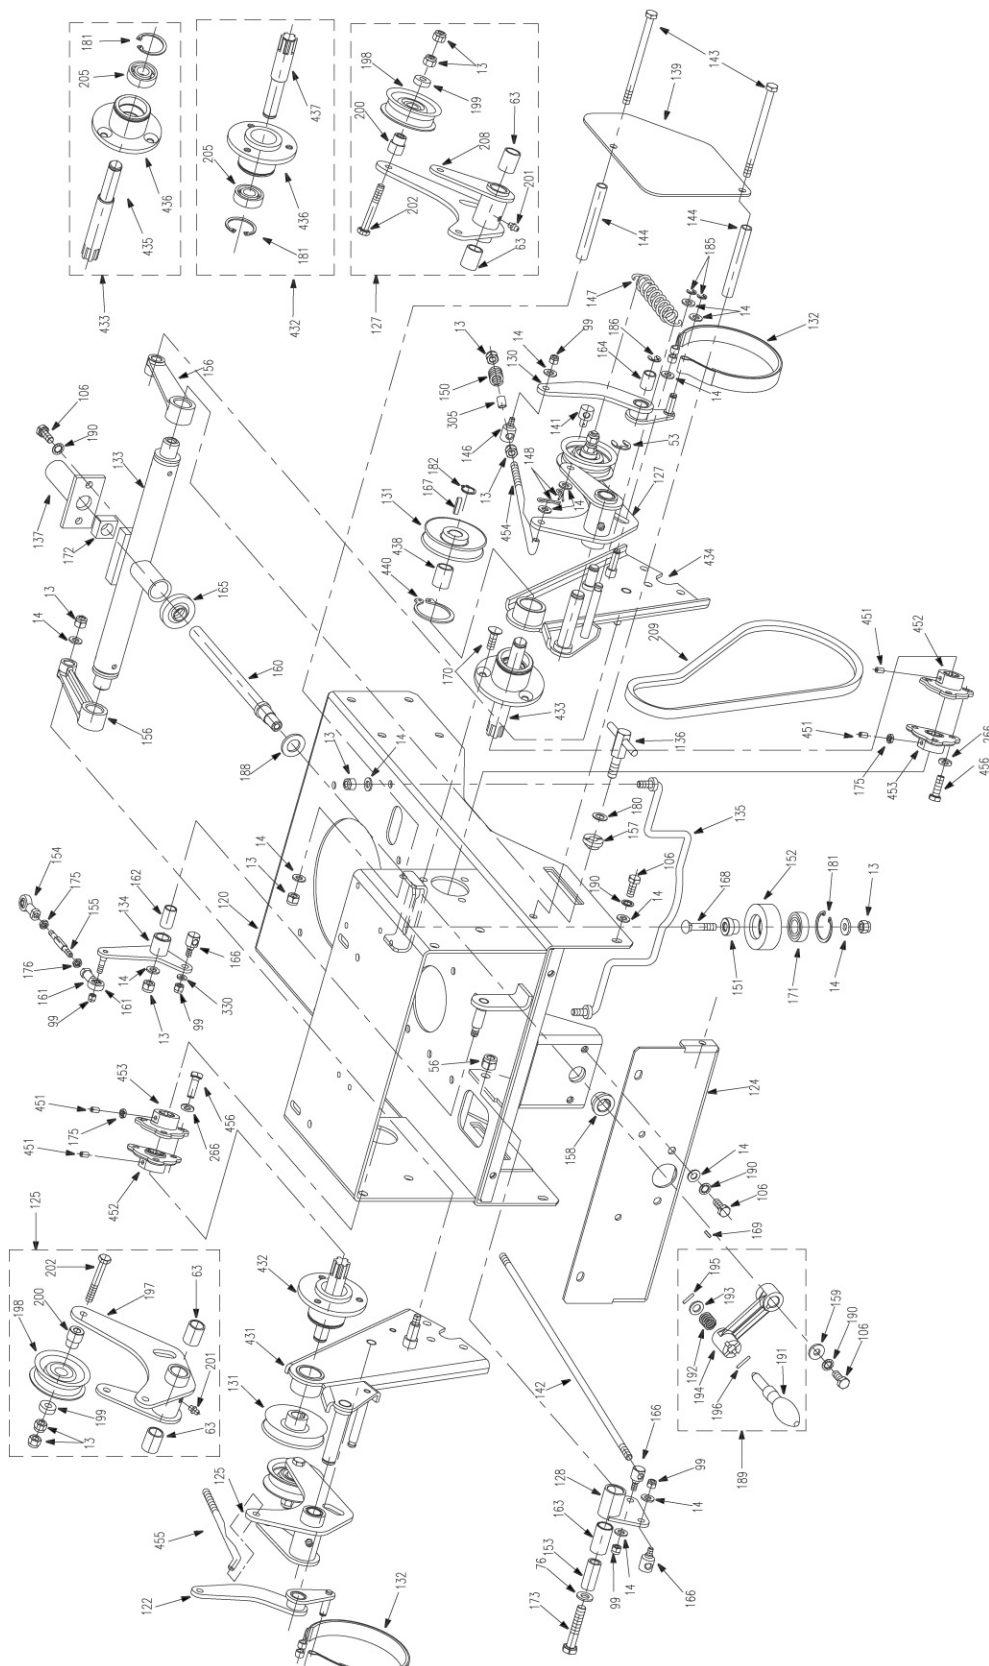

Console Frame Assembly

Console Frame Assembly

Ref.#	Part#	Description	33N	33NE
13	B6182-8	Locknut M8	x	x
14	B97.1-8	Washer 8	x	x
53	B896-12	Snap Ring 12	x	x
56	B6182-10	Locknut M10	x	x
76	3302058	Washer 10	x	x
63	B2685-162025	Oilite Bronze Bearing 16x20x25	x	x
99	B6182-6	Locknut M6	x	x
106	B5783-820	Hex Hd Bolt M8x20	x	x
120	3333001	Engine Frame	x	x
122	3333003	Brake Arm-LH	x	x
124	3333007	Rear Shield	x	x
125	3333009	Idler Pulley Assembly-LH	x	x
127	3333016	Idler Pulley Assembly-RH	x	x
128	3333017	Shift Arm	x	x
130	3333070	Brake Arm-RH	x	x
131	2800010	Wheel Drive Pulley	x	x
132	3303002	Brake Band	x	x
133	3303012	Height Adjusting Pivot	x	x
134	3303022	Shift Pivot Arm	x	x
135	3303046	Engine Pulley Belt Guide	x	x
136	3303049	Height Adjusting Bolt Assembly	x	x
137	3303050	Screw Cover	x	x
138	3333004	Brake Linkage	x	x
139	3333005	Safety Board	x	x
141	3333011	Swivel	x	x
142	3333012	Blade Engage Control Rod	x	x
143	3333013	Screw	x	x
144	3333015	Steel Tube 2	x	x
146	3333019	Swivel	x	x
147	3333068	Tension Spring	x	x
148	XSZ56-1-17	Hair Pin	x	x
150	2800017	Brake Spring	x	x
151	2803010	Bushing	x	x
152	2803011	Idler Pulley	x	x
153	2803016	Bushing	x	x
154	3303008	Rod End Bearing M6	x	x
155	3303009	Shift Adjusting Screw	x	x
156	3303011	Connecting Rod	x	x
157	3303014	Height Adjusting Pad	x	x
158	3303017	Oilite Bronze Bushing	x	x
159	3303018	Washer	x	x
160	3303020	Height Adjusting Screw	x	x
161	3303021	Rod and Bearing M6, Levo	x	x
162	3303023	Bushing	x	x
163	3303037	Bushing	x	x
164	3303141	Bushing	x	x
165	3303180	Dust Cover	x	x
166	3306015	Shift Tie-in	x	x

Ref.#	Part#	Description	33N	33NE
167	B1096-522	Square Key 5x22	x	x
168	B12-840	Hex Hd Bolt M8x40	x	x
169	B1567-5310C	Key C5x3x10	x	x
170	B2673-825	(InternalHead) Screw M8x25	x	x
171	B276-6003RS	Bearing 6003-2RS	x	x
172	B39-16	Quadrate Nut M16	x	x
173	B5782-1055	Hex Hd Bolt M10x55	x	x
176	B6172-6L	Locknut M6, Levo	x	x
180	B861.2-10	Washer 10	x	x
181	B893.1-35	Snap Ring 35	x	x
182	B894.1-16	Snap Ring 16	x	x
185	B896-6	Snap Ring 6	x	x
186	B896-8	Snap Ring 8	x	x
188	B97.1-16	Washer 16	x	x
189	3303016	Handle Assembly	x	x
190	B861.1-8	Washer 8	x	x
191	3303123	Height Adjusting Handle	x	x
192	3303124	Compression Spring	x	x
193	3303125	Washer	x	x
194	3303126	Height Adjusting Rocker	x	x
195	B879-316	Spring Pin M3x16	x	x
196	B879-320	Spring Pin M3x20	x	x
197	3333059	Idler Bracket Weldment -LH	x	x
198	2800034	Idler Pulley Assembly	x	x
199	3333057	Spacer	x	x
200	3333058	Bushing	x	x
201	B1152-6	Grease Fitting M6	x	x
202	B5782-860	Hex Hd Bolt M8x60	x	x
205	99502H	Bearing 99502-2RS	x	x
208	3333055	Idler Bracket Weldment -RH	x	x
209	3300003	Drive Belt	x	x
266	B93-6	Washer 6	x	x
305	2806010	Bushing	x	x
330	B97.1-6	Washer 6	x	x
431	3333090	Axle Hanger-LH	x	x
432	3333060	OutPut Shaft Assembly-LH	x	x
433	3333080	OutPut Shaft Assembly-RH	x	x
434	3333100	Axle Hanger-RH	x	x
435	3333078	OutPut Shaft-RH	x	x
436	3333077	Spindle Housing	x	x
437	3333076	OutPut Shaft-LH	x	x
438	3333075	Idler Sleeve	x	x
440	B894.1-45	Snap Ring 45	x	x
451	B77-610	Screw M6x10	x	x
452	2800061	Connector (1)	x	x
453	2800062	Connector (2)	x	x
454	3333112	Brake Rod, RH	x	x
455	3333111	Brake Rod, LH	x	x
456	B5783-616	Hex Hd Bolt M6x16	x	x