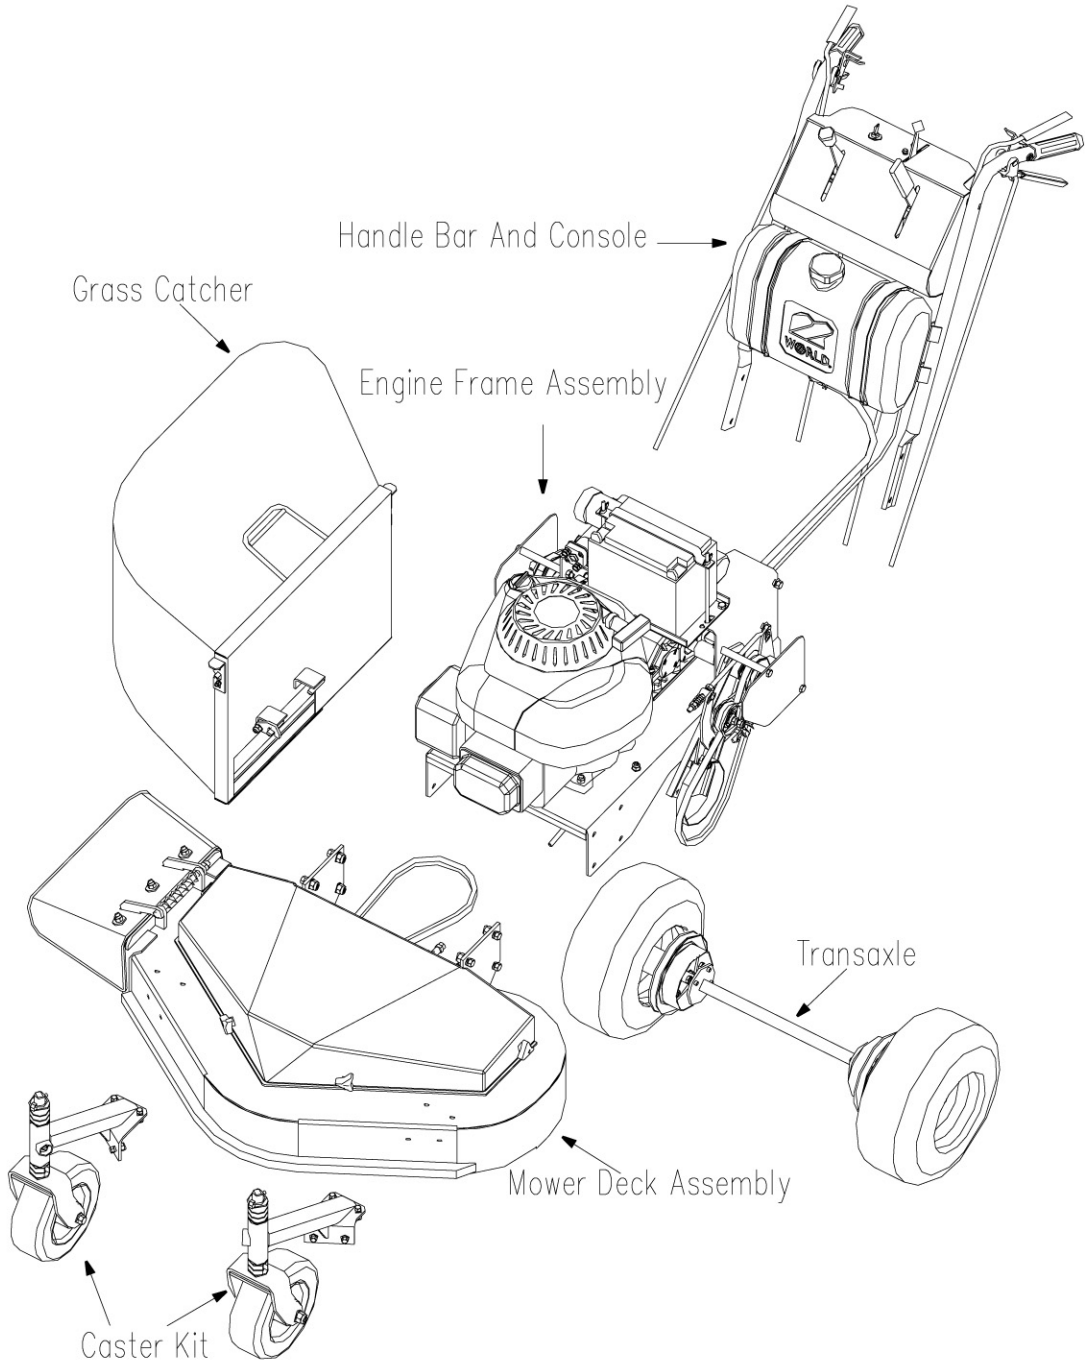

Form No.33123-201003

Worldlawn Power Equipment, Inc.
422 Turnbull Canyon Road City of Industry CA 91744
Toll Free Number:1-866-9-Mowers(1-866-966-9377)

CONTENT

CONTENT

Mower Assembly.....	1
Caster Kit	2
Engine Frame Assembly	3
Mower Deck Assembly	4
Console Frame Assembly	6
Transmission Assembly	8
Handle Bar and Console	10
Transaxle	12
Electrical Start-Up Wiring Harness	13
Safety/Operation and Product Decals.....	14
Recoil Start-Up Wiring Harness.....	15
Grass Catcher	16

Mower Assembly

Caster Kit

Ref.#	Part#	Description	33N	33NE
1	3301010	Linchpin	x	x
2	B97.1-20	Washer 20	x	x
3	3301002	1/2" Spacer	x	x
4	3301003	Bushing	x	x
5	3301030	Caster Wheel Arm, RH	x	x
6	B1152-8	Grease Fitting M8x1	x	x
7	3301020	Caster Wheel Yoke	x	x
8	B5787-12120	Hex Hd Bolt M12x120	x	x
9	3301004	Caster Wheel Spindle	x	x
10	3301050	Caster Wheel 8"x3"	x	x
11	B6182-12	Locknut M12	x	x
12	3301040	Caster Wheel Arm, LH	x	x
13	B6182-8	Locknut M8	x	x

Ref.#	Part#	Description	33N	33NE
14	B97.1-8	Washer 8	x	x
15	B5787-820	Hex Hd Bolt M8x20	x	x
16	B97.1-12	Washer 12	x	x
54	B6170-8	Nut M8	x	x
276	B93-8	Washer 8	x	x
442	3301051	Rim, LH	x	x
443	3301052	Tire	x	x
444	3331008	Bushing	x	x
445	3301053	Bearing	x	x
446	3301054	Wheel Hub Weldment	x	x
447	3301055	Grease Fitting 45 M6x1	x	x
448	3301056	Rim, RH	x	x
449	3301057	Inner Tube	x	x