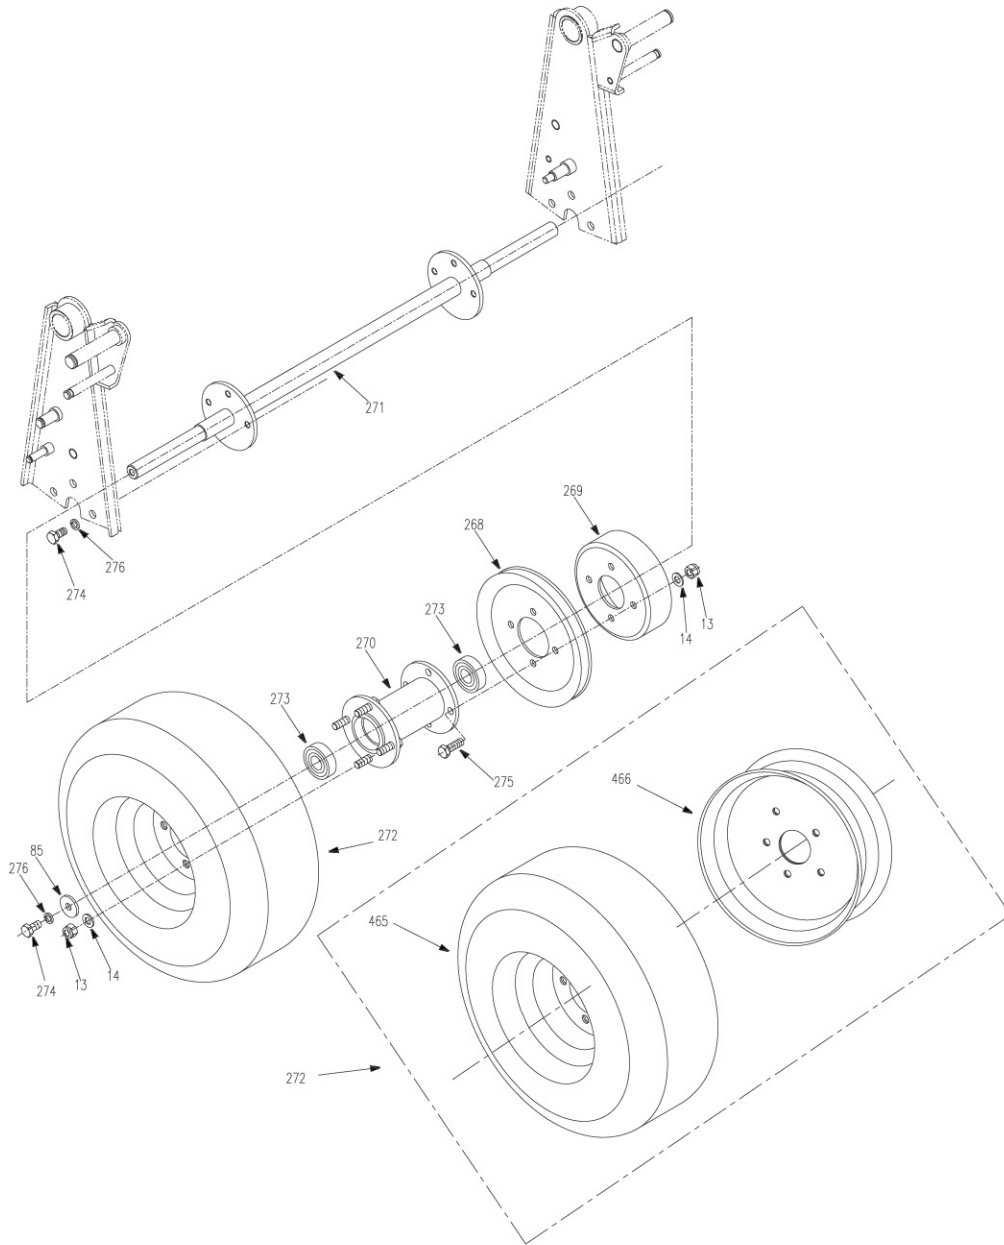

Transaxle

Ref.#	Part#	Description	33N	33NE
13	B6182-8	Locknut M8	x	x
14	B97.1-8	Washer 8	x	x
85	3303034	Washer	x	x
268	3335003	Differential Pulley	x	x
269	3335004	Brake Drum	x	x
270	3335002	Wheel Hub Weldment	x	x
271	3335005	Axle Shaft	x	x

Ref.#	Part#	Description	33N	33NE
272	3305001	Tire & Rim Assembly	x	x
273	B276-6203RS	Bearing 6203-2RS	x	x
274	B5783-816	Hex Hd Bolt M8×16	x	x
275	B5783-825	Hex Hd Bolt M8×25	x	x
276	B93-8	Washer 8	x	x
465	3335030	Tire	x	x
466	3335031	Rim	x	x