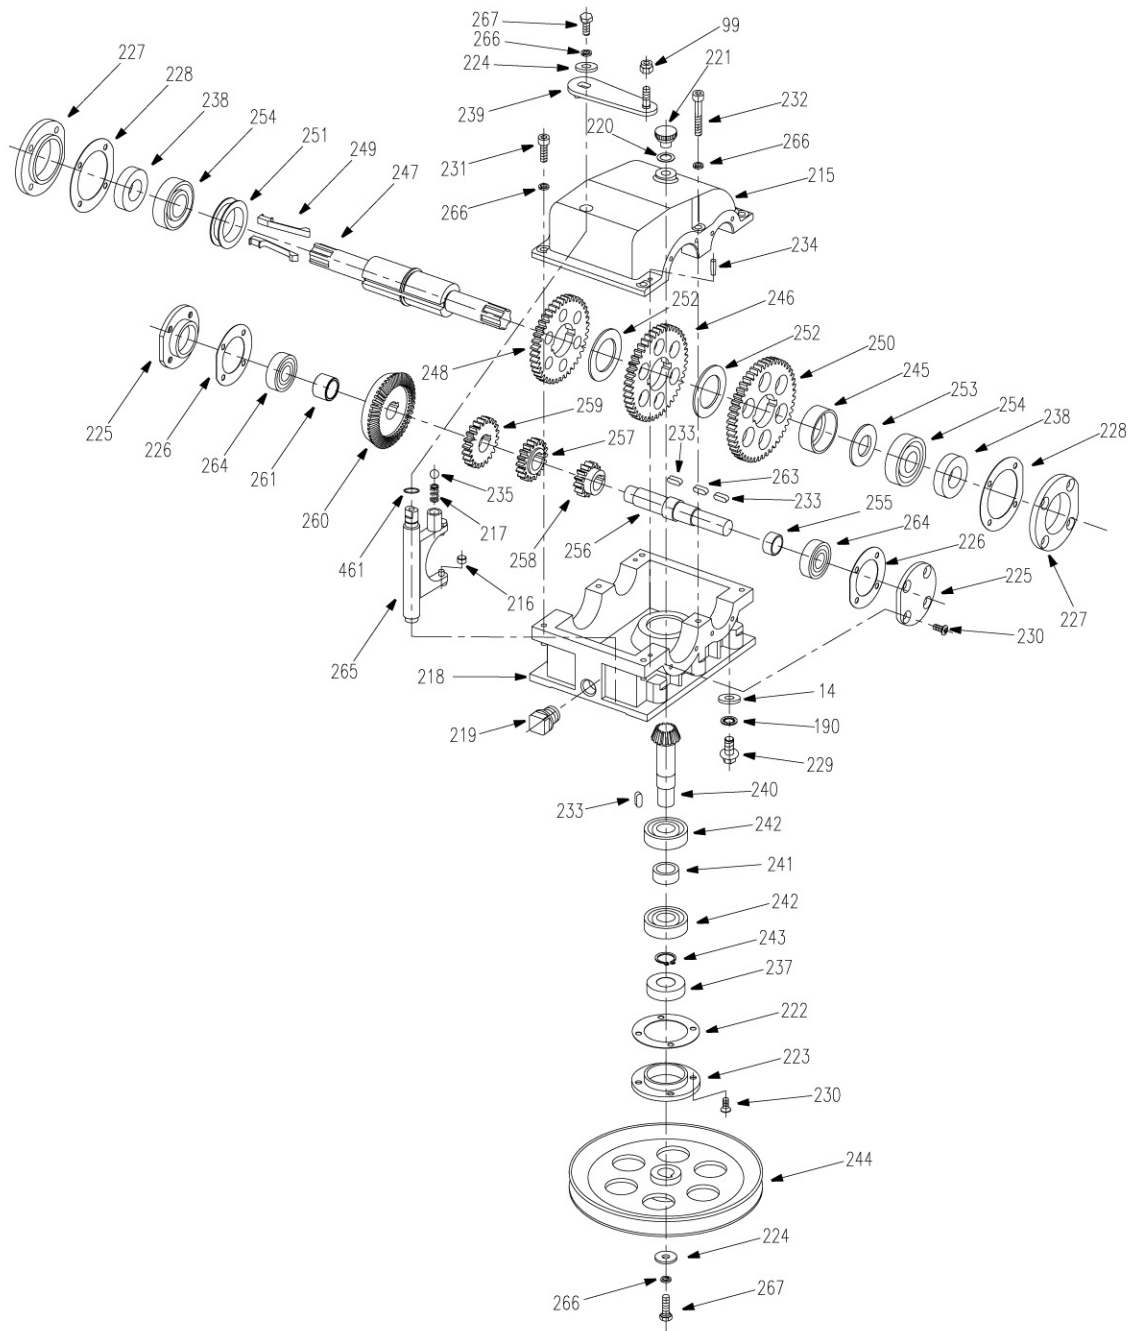

Transmission Assembly

Transmission Assembly

Ref.#	Part#	Description	33N	33NE
14	B97.1-8	Washer 8	x	x
99	B6182-6	Locknut M6	x	x
190	B861.1-8	Washer 8	x	x
215	2804004	Transmission Case -Top	x	x
216	2804012	Roller	x	x
217	2804038	Detent Spring	x	x
218	3304001U	Transmission Case -Bottom	x	x
219	3304007	Oil Drain Plug	x	x
220	3304008	Fill /Breather Plug Spacer	x	x
221	3304009	Fill /Breather Plug	x	x
222	3304011	Input Shaft Seal Ring	x	x
223	3304012	Input Shaft Bearing Cover	x	x
224	3304014	Washer	x	x
225	3304015	Bearing Cover -Counter shaft	x	x
226	3304016	Seal Ring	x	x
227	3304019	Bearing Cover -Output	x	x
228	3304020	Seal Ring	x	x
229	3300106	Hex Hd Bolt 5/16-18x3/4	x	x
230	3300124	Screw 10-24x1/2	x	x
231	3300187	Screw 1/2-20x3/4	x	x
232	3300188	Screw 1/4-20x1-5/8	x	x
233	B1096-514	Square Key 5x14	x	x
234	B117-416	Roll Pin 4x16	x	x
235	B308-5/16	Detent Steel Ball 5/16"	x	x
237	B9877.1-173510	Oil Seal FB17x35x10B	x	x
238	B9877.1-204010	Oil Seal FB20x40x10B	x	x
239	3334001	Shift Arm	x	x
240	3304031U	Bevel Gear	x	

Ref.#	Part#	Description	33N	33NE
241	3304032	Spacer	x	x
242	B276-6203	Bearing 6203	x	x
243	B894.1-17	Snap Ring 17	x	x
244	3304013	Transmission Input Pulley	x	x
245	2804003	Shift Spacer	x	x
246	2804007	Spur Gear, Output Shaft 2nd	x	x
247	2804008	Output Shaft	x	x
248	2804009	Spur Gear, Output Shaft 1st	x	x
249	2804016	Sliding Key	x	x
250	2804017	Spur Gear, Output Shaft 3rd	x	x
251	2804019	Shift Spacer	x	x
252	3304053	Washer	x	x
253	3304054	Spacer	x	x
254	B276-6204	Bearing 6204	x	x
255	2804001	Shift Spacer	x	x
256	2804002	Center Shaft	x	x
257	2804005	Spur Gear, Couter shaft 2nd	x	x
258	2804006	Spur Gear, Couter shaft 3rd	x	x
259	2804020	Spur Gear, Couter shaft 1st	x	x
260	3304041U	Taper Ring Gear	x	x
261	3304042	Spacer	x	x
263	B1096-516	SquareKey 5x16mm	x	x
264	B276-6202	Bearing 6202	x	x
265	2804013	Shift Fork	x	x
266	B93-6	Washer 6	x	x
267	3300198	Hex Hd Bolt 1/4-20x3/4	x	x
461	B3452.1-8.75x1.8	O-ring 8.75x1.8	x	x