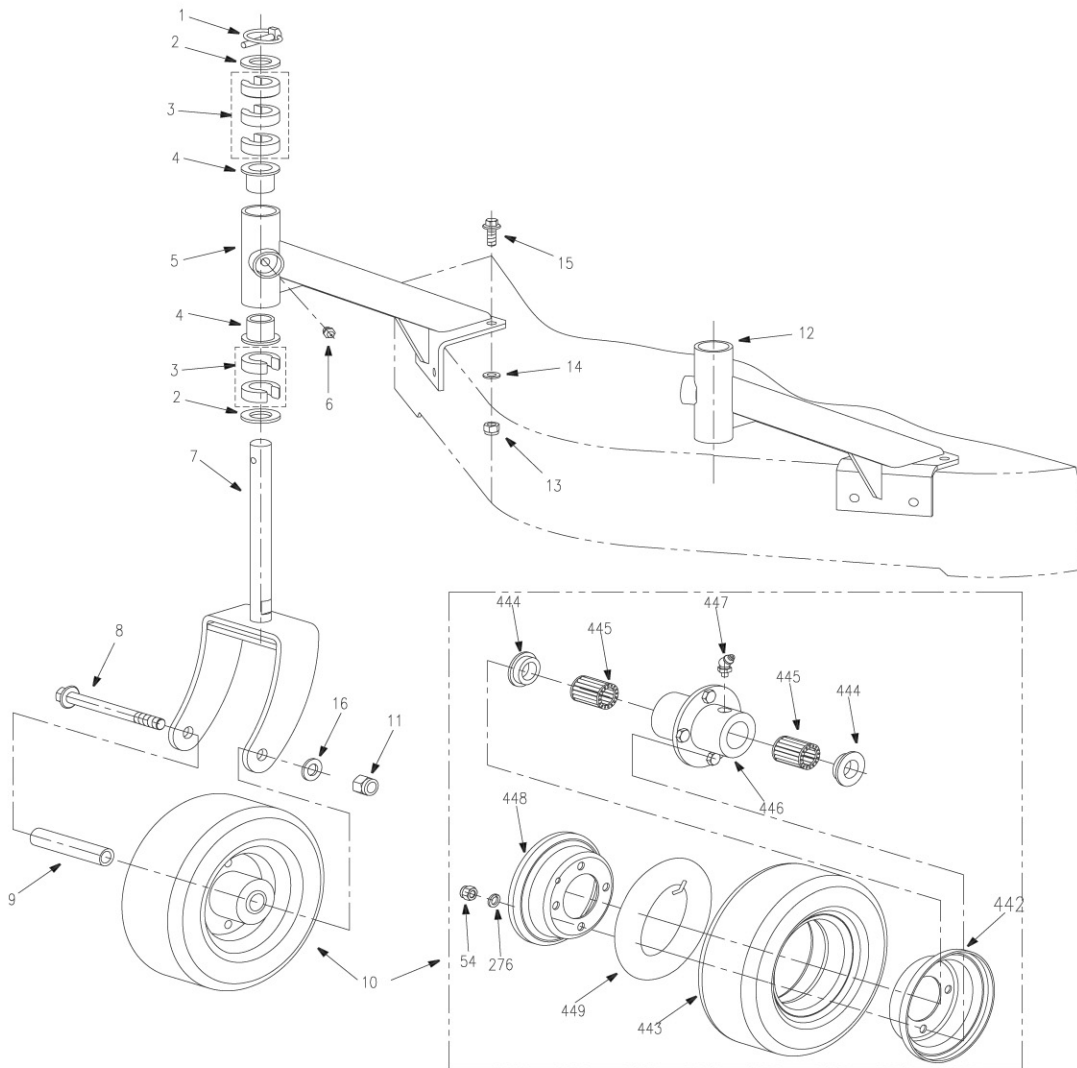

Form No.33123-201003

Worldlawn Power Equipment, Inc.
422 Turnbull Canyon Road City of Industry CA 91744
Toll Free Number:1-866-9-Mowers(1-866-966-9377)

CONTENT

CONTENT

Mower Assembly.....	1
Caster Kit	2
Engine Frame Assembly	3
Mower Deck Assembly	4
Console Frame Assembly	6
Transmission Assembly	8
Handle Bar and Console	10
Transaxle	12
Electrical Start-Up Wiring Harness	13
Safety/Operation and Product Decals.....	14
Recoil Start-Up Wiring Harness.....	15
Grass Catcher	16

Mower Assembly

Caster Kit

Ref.#	Part#	Description	33N	33NE
1	3301010	Linchpin	x	x
2	B97.1-20	Washer 20	x	x
3	3301002	1/2" Spacer	x	x
4	3301003	Bushing	x	x
5	3301030	Caster Wheel Arm, RH	x	x
6	B1152-8	Grease Fitting M8x1	x	x
7	3301020	Caster Wheel Yoke	x	x
8	B5787-12120	Hex Hd Bolt M12x120	x	x
9	3301004	Caster Wheel Spindle	x	x
10	3301050	Caster Wheel 8"x3"	x	x
11	B6182-12	Locknut M12	x	x
12	3301040	Caster Wheel Arm, LH	x	x
13	B6182-8	Locknut M8	x	x

Ref.#	Part#	Description	33N	33NE
14	B97.1-8	Washer 8	x	x
15	B5787-820	Hex Hd Bolt M8x20	x	x
16	B97.1-12	Washer 12	x	x
54	B6170-8	Nut M8	x	x
276	B93-8	Washer 8	x	x
442	3301051	Rim, LH	x	x
443	3301052	Tire	x	x
444	3331008	Bushing	x	x
445	3301053	Bearing	x	x
446	3301054	Wheel Hub Weldment	x	x
447	3301055	Grease Fitting 45 M6x1	x	x
448	3301056	Rim, RH	x	x
449	3301057	Inner Tube	x	x