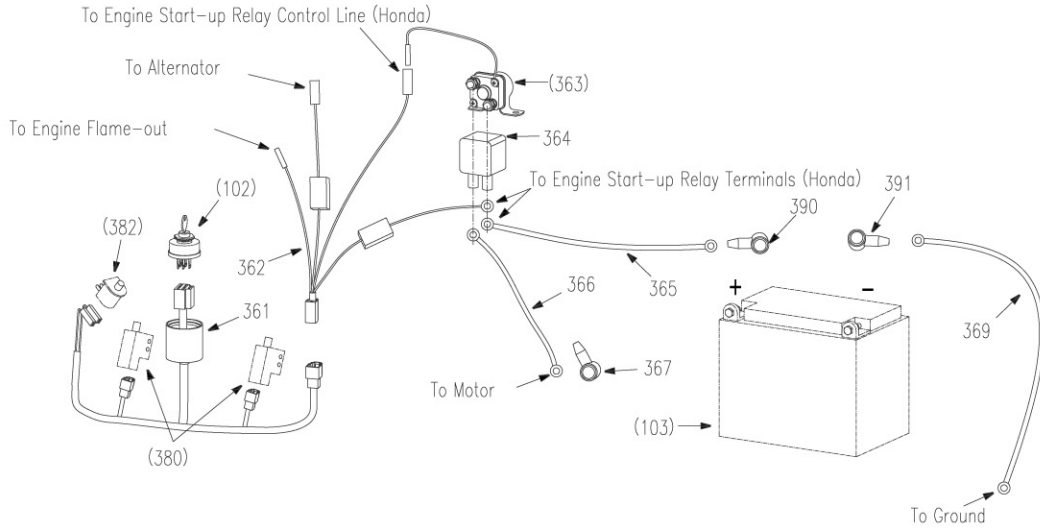

Electrical Start-up Wiring Harness

Ref.#	Part#	Description	33N	33NE
102	2808109	Ignition Switch		x
	3338144	Ignition Switch		x
103	5208002	Battery 12V 33AH		x
361	2808118	Wire Harness, Handle		x
	3338142	Wire Harness, Handle (BS 13.5)		
362	2808119	Wire Harness, Console (B&S)		x
	3338115	Wire Harness, Console (Kawasaki)		x
	2808135	Wire Harness, Console (Honda)		x
	3338143	Wire Harness, Console (BS 13.5)		
363	2808105	Start-Up Relay (B&S, Kawasaki)		x
364	2808104	Start-up Relay Grip (B&S, Kawasaki)		x
365	2808103	Positive Pole Post (B&S, Kawasaki)		x
	2808132	Positive Pole Post (Honda)		x
366	2808106	Motor Pole Post (B&S)		x
	3338104	Motor Pole Post (Kawasaki)		x
367	2808107	Cover		x
369	2808110	Negative Pole Post (B&S, Honda)		x
	3338105	Negative Pole Post (Kawasaki)		x
380	5208015	Brake Switch		x
382	2808001	Handle Bar Switch	x	x
390	3312032	Positive Post Cover		x
391	3312031	Negative Post Cover		x