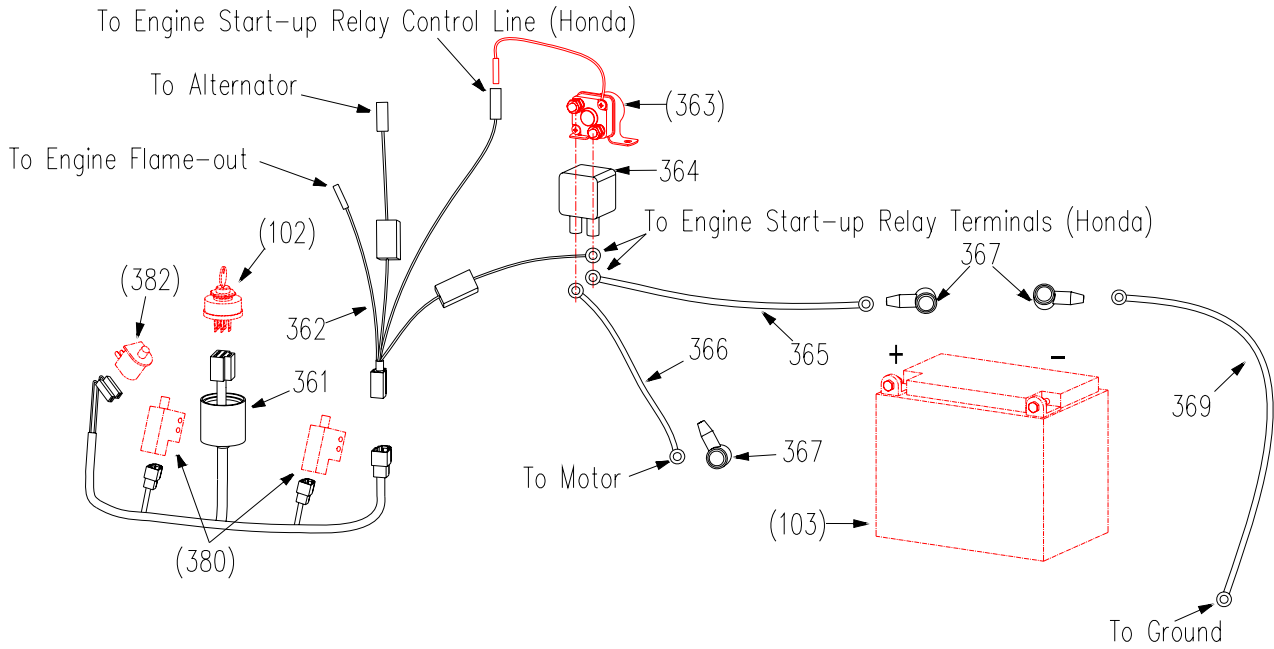

Electrical Start-up Wiring Harness

Ref.#	Part#	Description	33N	33NE
102	2808109	Ignition Switch		x
103	5208002	Battery 12V 33AH		x
361	2808118	Wire Harness, Handle		x
362	2808119	Wire Harness, Console (B&S)		x
	3338115	Wire Harness, Console (Kawasaki)		x
	2808135	Wire Harness, Console (Honda)		x
363	2808105	Start-Up Relay (B&S, Kawasaki)		x
364	2808104	Start-up Relay Grip (B&S, Kawasaki)		x
365	2808103	Positive Pole Post (B&S, Kawasaki)		x
	2808132	Positive Pole Post (Honda)		x
366	2808106	Motor Pole Post (B&S)		x
	3338104	Motor Pole Post (Kawasaki)		x
367	2808107	Cover		x
369	2808110	Negative Pole Post (B&S, Honda)		x
	3338105	Negative Pole Post (Kawasaki)		x
380	5208015	Brake Switch		x
382	2808001	Handle Bar Switch	x	x