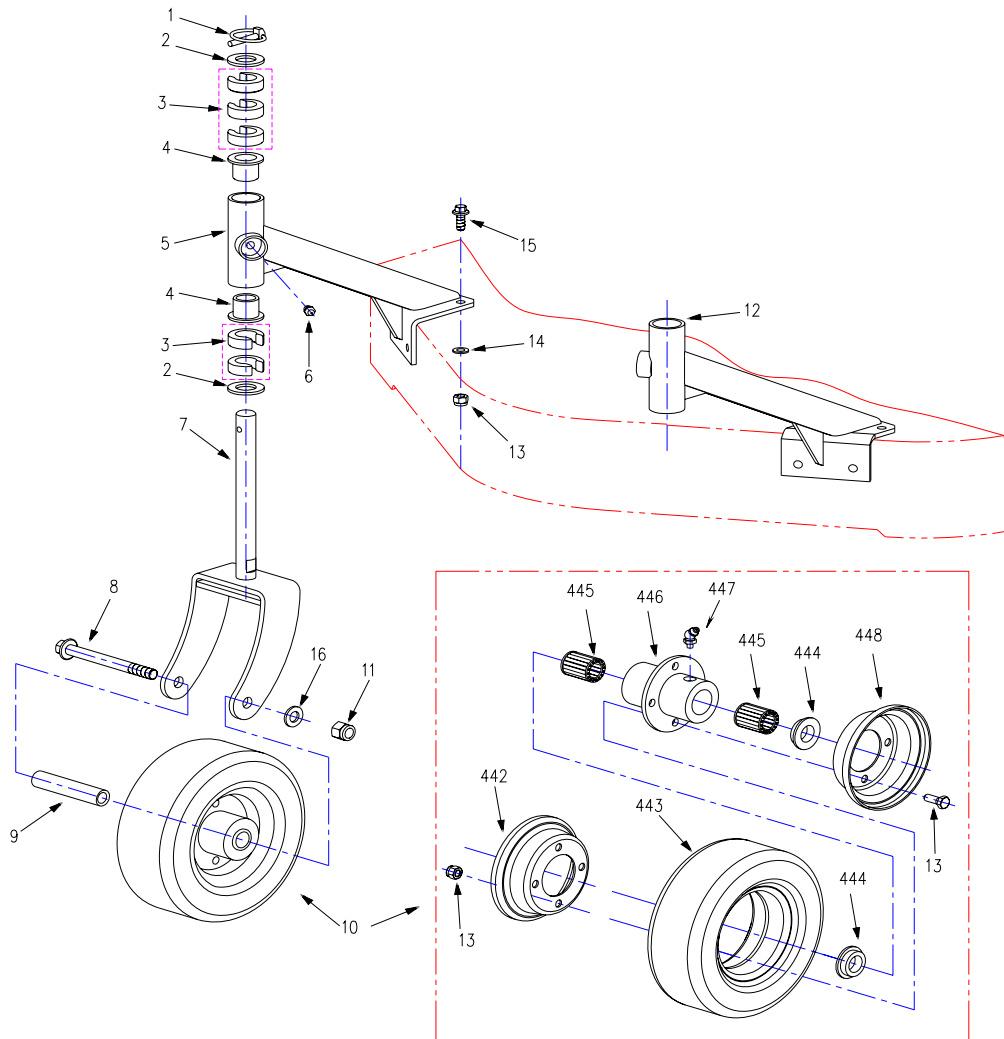

Mower Assembly

Caster Kit

Ref.#	Part#	Description	33N	33NE
1	3301010	Linchpin	x	x
2	B97.1-20	Washer 20	x	x
3	3301002	1/2" Spacer	x	x
4	3301003	Bushing	x	x
5	3301030	Caster Wheel Arm, RH	x	x
6	B1152-8	Grease Fitting M8x1	x	x
7	3301020	Caster Wheel Yoke	x	x
8	B5787-12120	Hex Hd Bolt M12x120	x	x
9	3301004	Caster Wheel Spindle	x	x
10	3301050	Caster Wheel 8"x3"	x	x
11	B6182-12	Locknut M12	x	x
12	3301040	Caster Wheel Arm, LH	x	x

Ref.#	Part#	Description	33N	33NE
13	B6182-8	Locknut M8	x	x
14	B97.1-8	Washer 8	x	x
15	B5787-820	Hex Hd Bolt M8x20	x	x
16	B97.1-12	Washer 12	x	x
442	3301051	Rim, LH	x	x
443	3301052	Tire	x	x
444	3331008	Bushing	x	x
445	3301053	Bearing	x	x
446	3301054	Wheel Hub Weldment	x	x
447	3301055	Grease Fitting 45 M6x1	x	x
448	3301056	Rim, RH	x	x

Mower Deck Assembly

Mower Deck Assembly

Ref.#	Part#	Description	33N	33NE
11	B6182-12	Locknut M12	x	x
13	B6182-8	Locknut M8	x	x
14	B97.1-8	Washer 8	x	x
15	B5787-820	Hex Hd Bolt M8x20	x	x
21	3332001A	Mower Deck	x	x
22	3332002A	Blade Brake Arm Assembly	x	x
23	3302003	Blade Brake Spring	x	x
24	4201006	Swing bolt M12x100	x	x
25	3302019	Torsion Spring	x	x
26	2802090N	Discharge Chute Assembly	x	x
27	2802008	Long Bolt	x	x
28	3332030	Idler Pulley Assembly	x	x
29	3332080	Idler Pulley Fixed Seat	x	x
30	3302007	Blade	x	x
30A	3302007A	Mulching Blade	x	x
31	3302008	Wing Washer	x	x
32	3302011	Center Blade Bolt	x	x
33	3302012	Center Spindle Assembly	x	x
34	3302190	Knob	x	x
35	3302013	Outer Spindle Assembly	x	x
36	3302014	Outer Blade Bolt	x	x
37	3302015	Belt Cover	x	x
	3302015A	Belt Cover	x	x
38	3302016	Blade Pulley	x	x
39	3302009	Spacer	x	x
40	3302017	Blade Drive Belt	x	x
41	3302018	Bushing	x	x
42	3302010	Bushing	x	x
43	3302095	Washer 8	x	x
44	3332003	Hex Hd Bolt	x	x
45	3332004A	Swivel	x	x
46	3332005	Compression Spring	x	x
47	3332007	Bushing	x	x
48	SIBJK 8T	Rod End Bearing	x	x
49	3332009	Shift Arm	x	x