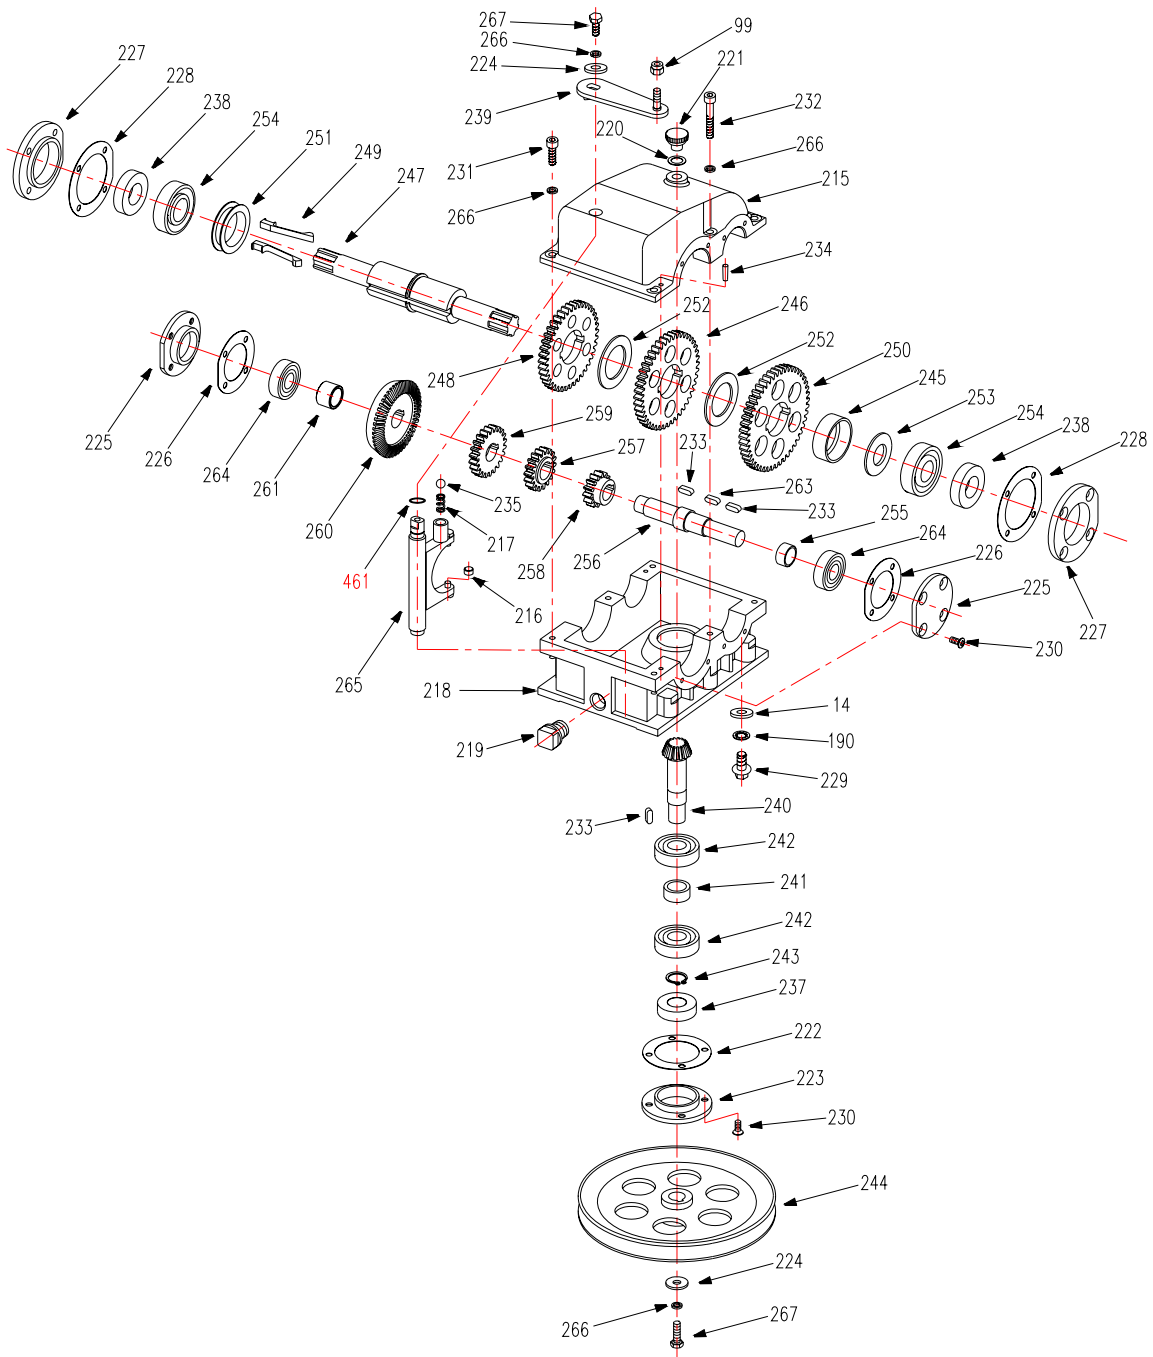

Mower Assembly

Caster Kit

Ref.#	Part#	Description	33N	33NE
1	3301010	Linchpin	x	x
2	B97.1-20	Washer 20	x	x
3	3301002	1/2" Spacer	x	x
4	3301003	Bushing	x	x
5	3301030	Caster Wheel Arm, RH	x	x
6	B1152-8	Grease Fitting M8x1	x	x
7	3301020	Caster Wheel Yoke	x	x
8	B5787-12120	Hex Hd Bolt M12x120	x	x
9	3301004	Caster Wheel Spindle	x	x
10	3301050	Caster Wheel 8"x3"	x	x
11	B6182-12	Locknut M12	x	x
12	3301040	Caster Wheel Arm, LH	x	x

Transmission Assembly

Transmission Assembly

Ref.#	Part#	Description	33N	33NE
14	B97.1-8	Washer 8	x	x
99	B6182-6	Locknut M6	x	x
190	B861.1-8	Washer 8	x	x
215	2804004	Transmission Case -Top	x	x
216	2804012	Roller	x	x
217	2804038	Detent Spring	x	x
218	3304001U	Transmission Case -Bottom	x	x
219	3304007	Oil Drain Plug	x	x
220	3304008	Fill /Breather Plug Spacer	x	x
221	3304009	Fill /Breather Plug	x	x
222	3304011	Input Shaft Seal Ring	x	x
223	3304012	Input Shaft Bearing Cover	x	x
224	3304014	Washer	x	x
225	3304015	Bearing Cover –Counter shaft	x	x
226	3304016	Seal Ring	x	x
227	3304019	Bearing Cover -Output	x	x
228	3304020	Seal Ring	x	x
229	3300106	Hex Hd Bolt 5/16-18x3/4	x	x
230	3300124	Screw 10-24x1/2	x	x
231	3300187	Screw 1/2-20x3/4	x	x
232	3300188	Screw 1/4-20x1-5/8	x	x
233	B1096-514	Square Key 5x14	x	x
234	B117-416	Roll Pin 4x16	x	x
235	B308-5/16	Detent Steel Ball 5/16"	x	x
237	B9877.1-173510	Oil Seal FB17x35x10B	x	x
238	B9877.1-204010	Oil Seal FB20x40x10B	x	x
239	3334001	Shift Arm	x	x
240	3304031U	Bevel Gear	x	