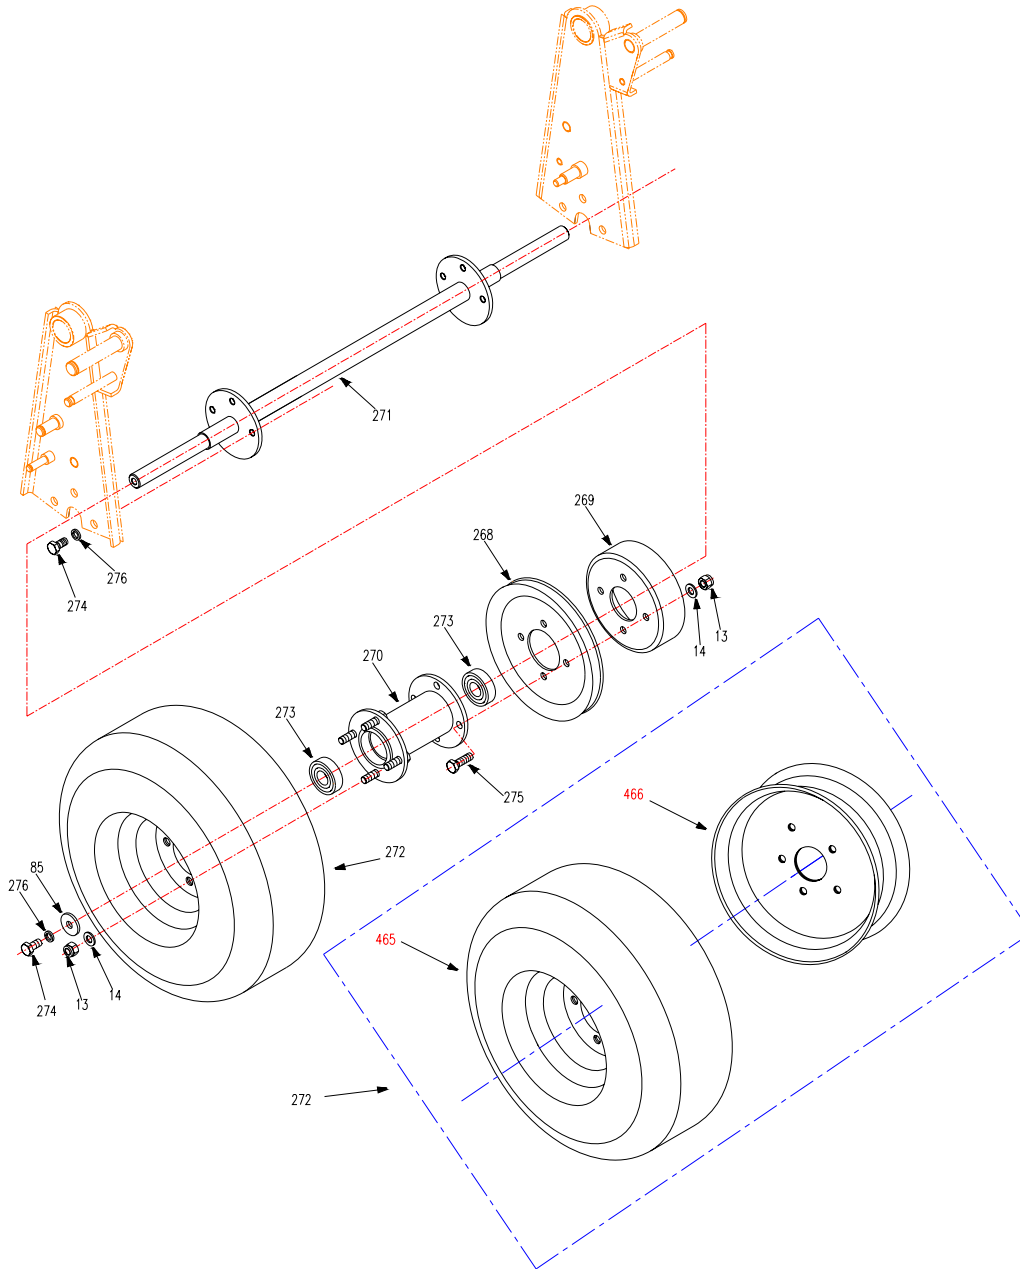

Transaxle

Ref.#	Part#	Description	33N	33NE
13	B6182-8	Locknut M8	x	x
14	B97.1-8	Washer 8	x	x
85	3303034	Washer	x	x
268	3335003	Differential Pulley	x	x
269	3335004	Brake Drum	x	x
270	3335002	Wheel Hub Weldment	x	x
271	3335005	Axle Shaft	x	x

Ref.#	Part#	Description	33N	33NE
272	3305001	Tire & Rim Assembly	x	x
273	B276-6203RS	Bearing 6203-2RS	x	x
274	B5783-816	Hex Hd Bolt M8x16	x	x
275	B5783-825	Hex Hd Bolt M8x25	x	x
276	B93-8	Washer 8	x	x
465	3335030	Tire	x	x
466	3335031	Rim	x	x