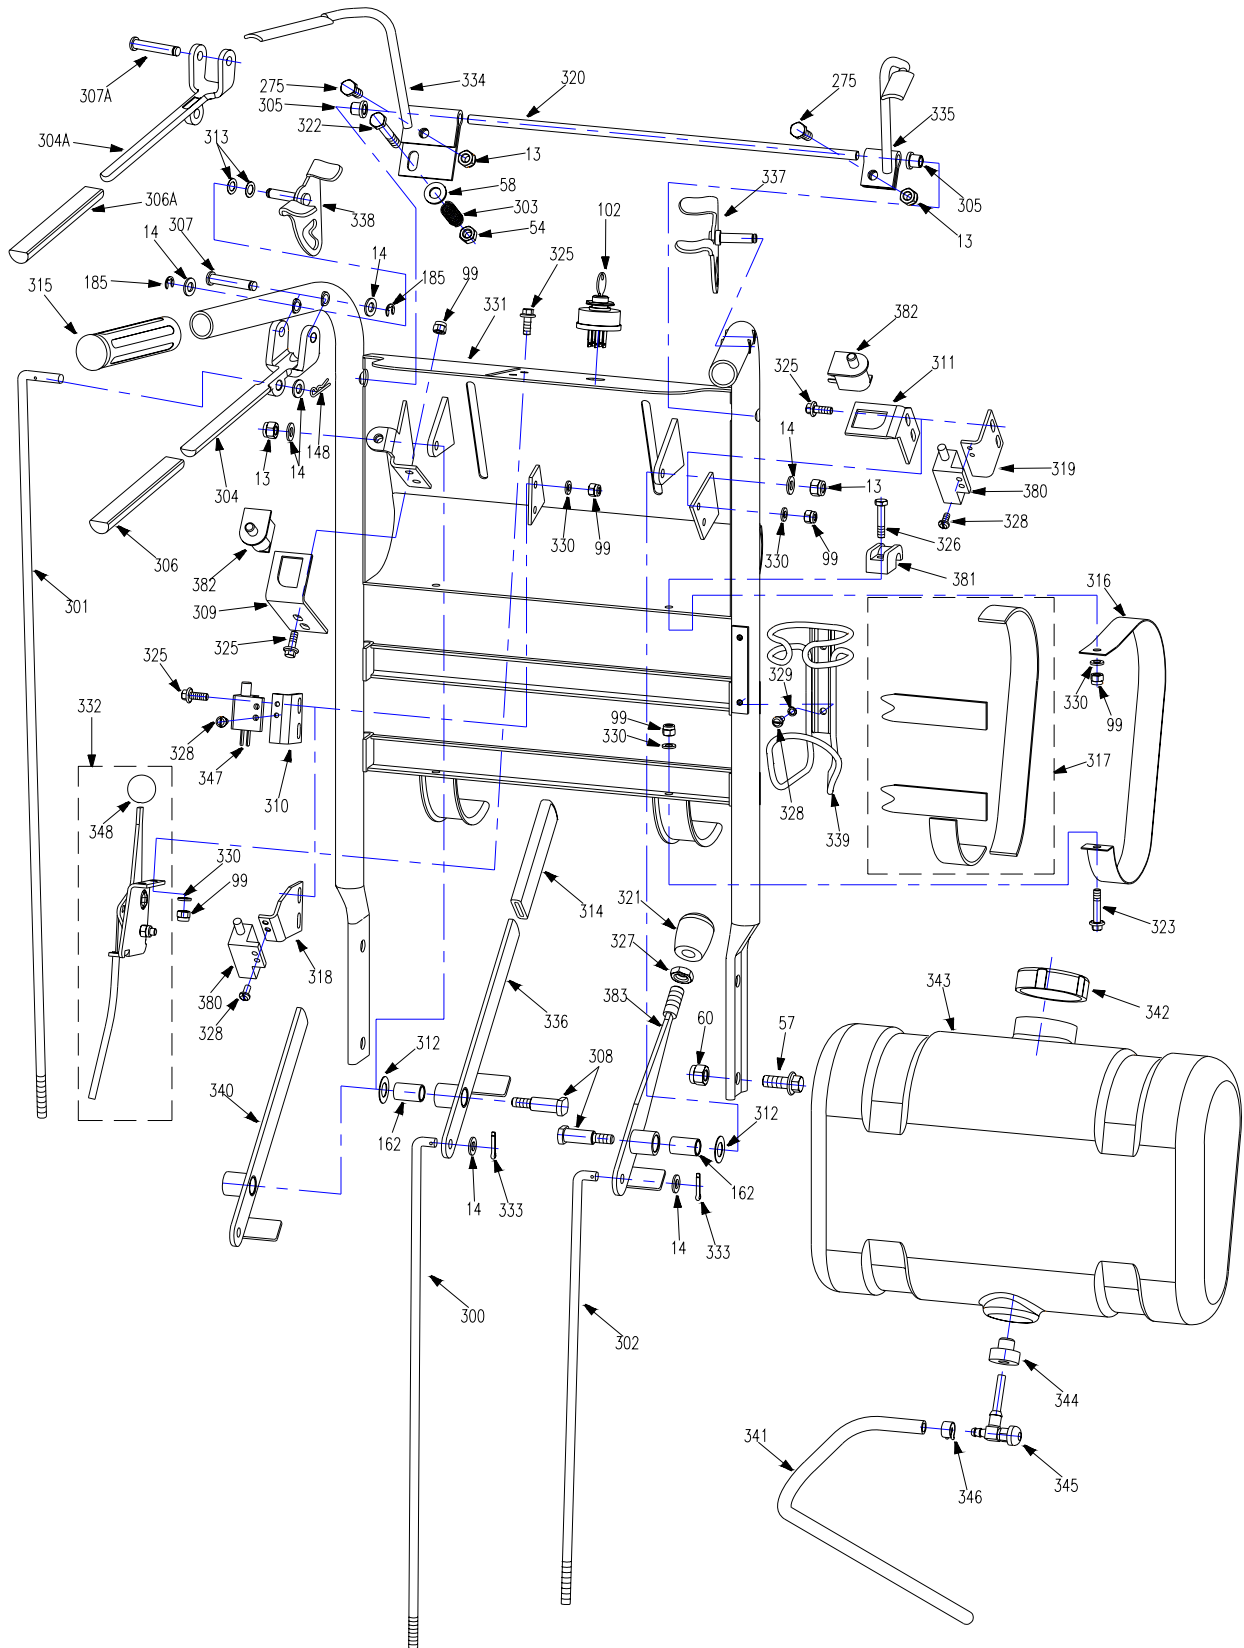

Handle Bar and Console

Handle Bar and Console

Ref.#	Part#	Description	33N	33NE
13	B6182-8	Locknut M8	x	x
14	B97.1-8	Washer 8	x	x
54	B6170-8	Locknut M8	x	x
57	B5787-1025	Hex Bolt M10x25	x	x
58	B97.1-10	Washer 10	x	x
60	B6187-10	Locknut M10	x	x
99	B6182-6	Locknut M6	x	x
102	2808109	Ignition Switch		x
148	XSZ56-1-17	Hair Pin	x	x
162	3303023	Bushing	x	x
185	B896-6	Snap Ring 6	x	x
275	B5783-825	Hex Hd Bolt M8x25	x	x
300	3336003	Blade Control Rod	x	x
301	3336005	Brake Control Rod	x	x
302	2806012	Shift Control Rod	x	x
303	2806002	Compression Spring	x	x
304	2806006	Steering Lever (Moulding)	x	x
304A	2806020	Steering Lever (Weldment)	x	x
305	2806010	Bushing	x	x
306	2806011	Handle Grip	x	x
306A	2806097	Handle Grip	x	x
307	2806017	Axis Pin	x	x
307A	2806096	Axis Pin	x	x
308	2806055	Axis Pin	x	x
309	2806056	Electrical Switch Bracket	x	x
310	2806057	Blade Switch Bracket	x	
311	2806058	Switch Bracket	x	
312	2806061	Wave Washer	x	x
313	2806086	Saddle Shaped Washer	x	x
314	3306002	Handle Grip	x	x
315	3306005	Handle Grip	x	x
316	3306017	Fuel Tank Mouting Strap	x	x
317	3306018	Rubber Strip	x	x
318	2806087	Blade Switch Bracket		x
319	2806085	Switch Bracket		x

** 304A Matched With 306A & 307A

Ref.#	Part#	Description	33N	33NE
320	2806042	Rod	x	x
321	B4141.13-1240	Knob, M12x40	x	x
322	B5782-855	Hex Hd Bolt M8x55	x	x
323	B5783-630	Hex Hd Bolt M6x30	x	x
325	B5787-616	Hex Hd Bolt M6x16	x	x
326	B5787-630	Hex Hd Bolt M6x30	x	x
327	B6172-12	Nut M12	x	x
328	B67-510	Screw M5x10	x	x
329	B93-5	Washer 5	x	x
330	B97.1-6	Washer 6	x	x
331	3336004	Handle Weldment	x	x
332	2806005	Throttle Control Assembly (B&S)	x	x
	2806105	Throttle Control Assembly (Honda)	x	x
	3336019	Throttle Control Assembly (Kawasaki)	x	x
333	B91-2520	Split Pin 2.5x20	x	x
334	2806003	Flameout Handle-LH	x	x
335	2806007	Flameout Handle-RH	x	x
336	2806015	Mower Blade Drive Lever	x	
337	2806070	Neutral latch-RH	x	x
338	2806071	Neutral latch-LH	x	x
339	2806090	Cup Frame	x	x
340	2806084	Blade Drive Lever		x
341	2807005	Fuel Line (B&S, Kawasaki)	x	x
	2807025	Fuel Line (Honda)	x	x
342	3307021	Gas Cap	x	x
343	3307022	Fuel Tank	x	x
344	3307023	Fuel Tank Bushing	x	x
345	3307024	Fuel Line Shut-off	x	x
346	3307025	Hose Clamp	x	x
347	2808005	Blade Switch	x	
348	3306030	Knob	x	x
349	2806095	Gear shift lever	x	x
380	5208015	Brake Switch		x
381	2808012	Pipe Clamp	x	x
382	2808001	Handle Bar Switch	x	x