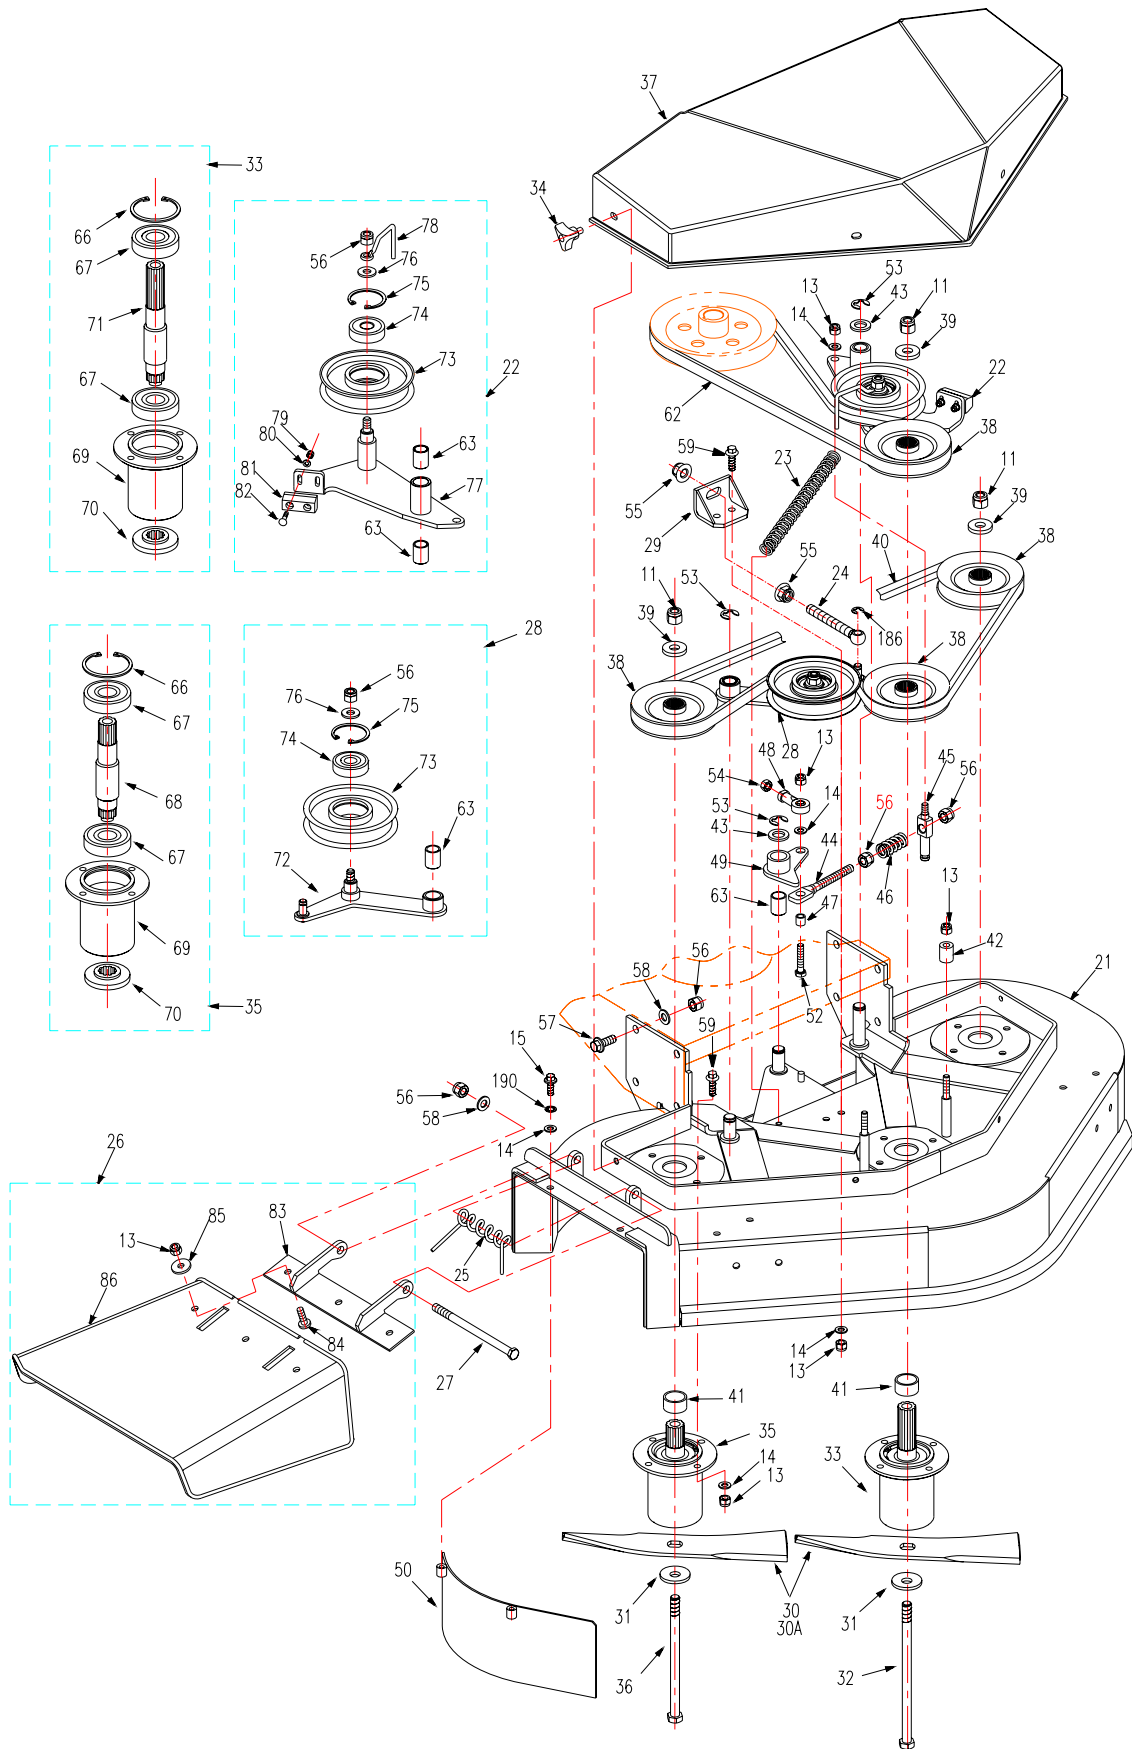

Mower Deck Assembly

Mower Deck Assembly

Ref.#	Part#	Description	33N	33NE
11	B6182-12	Locknut M12	x	x
13	B6182-8	Locknut M8	x	x
14	B97.1-8	Washer 8	x	x
15	B5787-820	Hex Hd Bolt M8x20	x	x
21	3332001A	Mower Deck	x	x
22	3332002A	Blade Brake Arm Assembly	x	x
23	3302003	Blade Brake Spring	x	x
24	4201006	Swing bolt M12x100	x	x
25	3302019	Torsion Spring	x	x
26	2802090N	Discharge Chute Assembly	x	x
27	2802008	Long Bolt	x	x
28	3332030	Idler Pulley Assembly	x	x
29	3332080	Idler Pulley Fixed Seat	x	x
30	3302007	Blade	x	x
30A	3302007A	Mulching Blade	x	x
31	3302008	Wing Washer	x	x
32	3302011	Center Blade Bolt	x	x
33	3302012	Center Spindle Assembly	x	x
34	3302190	Knob	x	x
35	3302013	Outer Spindle Assembly	x	x
36	3302014	Outer Blade Bolt	x	x
37	3302015	Belt Cover	x	x
	3302015A	Belt Cover	x	x
38	3302016	Blade Pulley	x	x
39	3302009	Spacer	x	x
40	3302017	Blade Drive Belt	x	x
41	3302018	Bushing	x	x
42	3302010	Bushing	x	x
43	3302095	Washer 8	x	x
44	3332003	Hex Hd Bolt	x	x
45	3332004A	Swivel	x	x
46	3332005	Compression Spring	x	x
47	3332007	Bushing	x	x
48	SIBJK 8T	Rod End Bearing	x	x
49	3332009	Shift Arm	x	x

Ref.#	Part#	Description	33N	33NE
50	3302110	Mulching Shield	x	x
52	B5783-840	Hex Hd Bolt M8x40	x	x
53	B896-12	Snap Ring 12	x	x
54	B6170-8	Locknut M8	x	x
55	B6187.1-12	Nut M12	x	x
56	B6182-10	Locknut M10	x	x
57	B5787-1025	Hex Bolt M10x25	x	x
58	B97.1-10	Washer 10	x	x
59	B5787-825	Hex Hd Bolt M8x25	x	x
62	3300001	Blade Drive Belt	x	x
63	B2685-162025	Oilite Bronze Bearing 16x20x25	x	x
66	B893.2-62	Snap Ring 62	x	x
67	B276-6305RS	Bearing 6305-2RS	x	x
68	3302085	Outer Blade Spindle	x	x
69	3302082	Spindle Housing	x	x
70	3302081	Blade Coupling	x	x
71	3302083	Center Blade Spindle	x	x
72	3332075	Idler Pulley Seat Weldment	x	x
73	3302056	Idler Pulley Weldment	x	x
74	B276-6303RS	Bearing 6303-2RS	x	x
75	B893.2-47	Snap Ring 47	x	x
76	3302058	Washer 10	x	x
77	3332055A	Blade Brake Arm	x	x
78	3332059	Belt Hook	x	x
79	B6182-5	Locknut M5	x	x
80	B97.1-5	Washer 5	x	x
81	2802121	Brake Pad	x	x
82	B819-525	Screw M5x25	x	x
83	2802026	Bracket, Discharge Chute	x	x
84	B818-825	Screw M8x25	x	x
85	3303034	Washer	x	x
86	2802104	Discharge Chute	x	x
186	B896-8	Snap Ring 8	x	x
190	B861.1-8	Washer 8	x	x