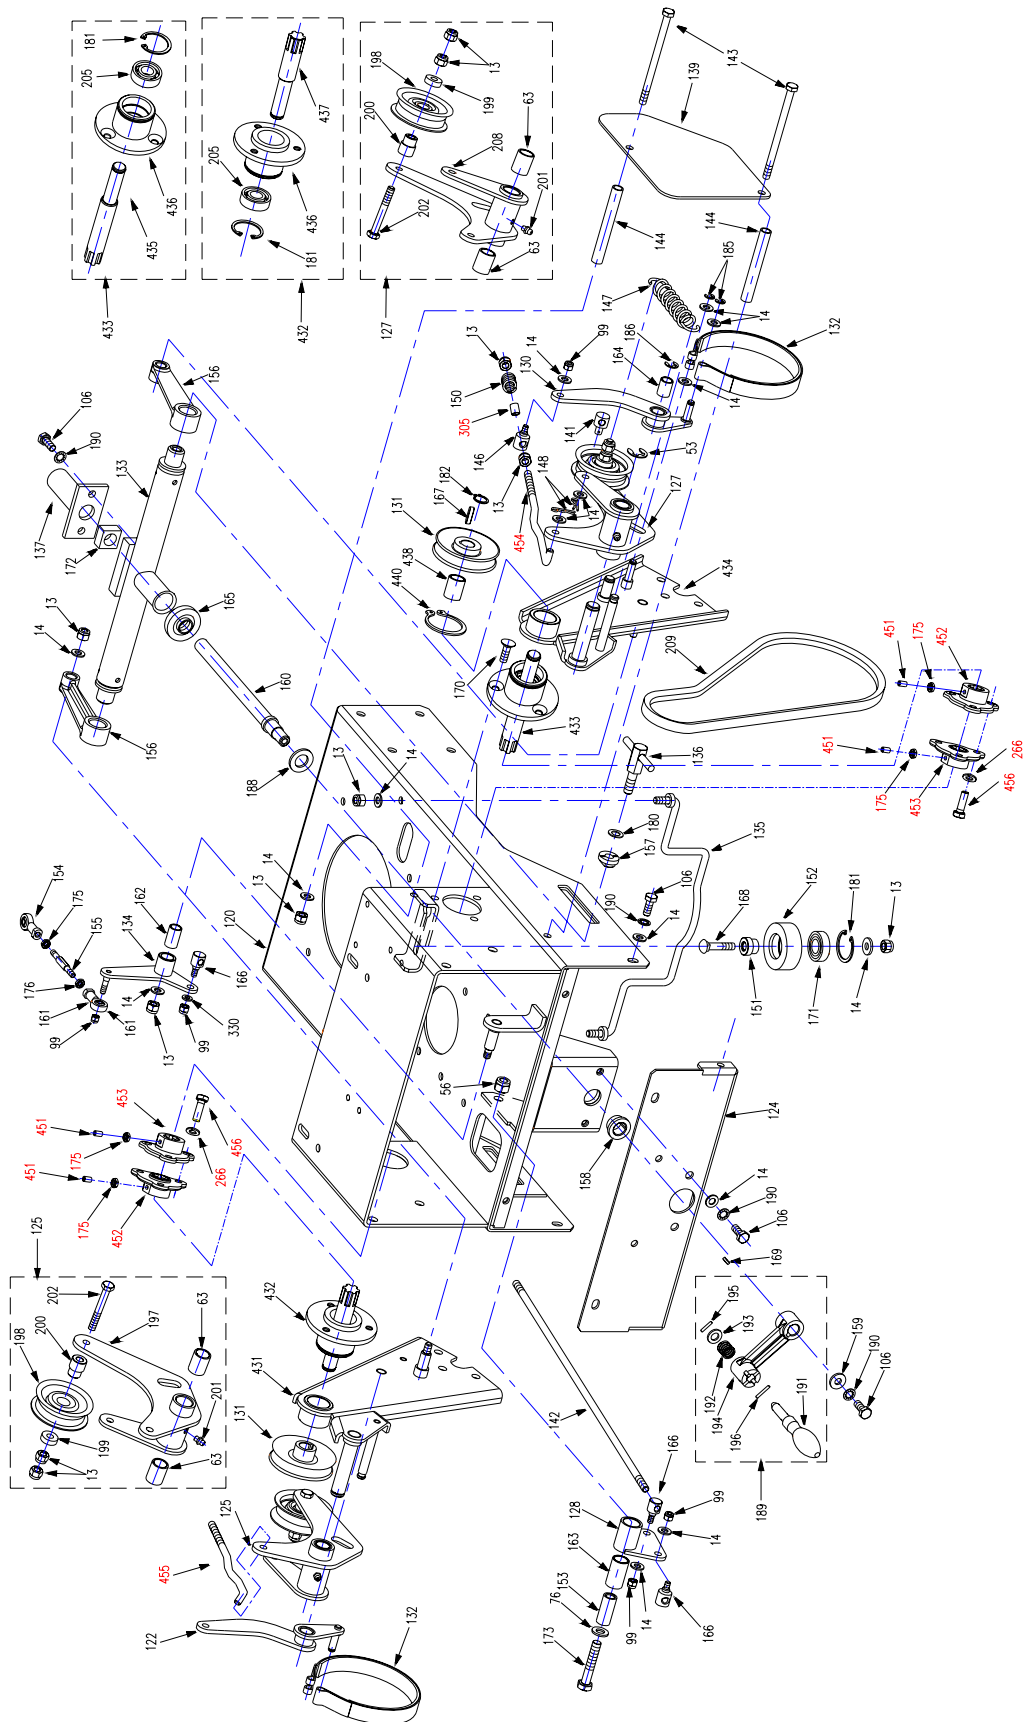

Console Frame Assembly

Console Frame Assembly

Ref.#	Part#	Description	33N	33NE	Ref.#	Part#	Description	33N	33NE
13	B6182-8	Locknut M8	x	x	167	B1096-522	Square Key 5x22	x	x
14	B97.1-8	Washer 8	x	x	168	B12-840	Hex Hd Bolt M8x40	x	x
53	B896-12	Snap Ring 12	x	x	169	B1567-5310C	Key C5x3x10	x	x
56	B6182-10	Locknut M10	x	x	170	B2673-825	(InternalHead) Screw M8x25	x	x
76	3302058	Washer 10	x	x	171	B276-6003RS	Bearing 6003-2RS	x	x
63	B2685-162025	Oilite Bronze Bearing 16x20x25	x	x	172	B39-16	Quadrate Nut M16	x	x
99	B6182-6	Locknut M6	x	x	173	B5782-1055	Hex Hd Bolt M10x55	x	x
106	B5783-820	Hex Hd Bolt M8x20	x	x	176	B6172-6L	Locknut M6, Levo	x	x
120	3333001	Engine Frame	x	x	180	B861.2-10	Washer 10	x	x
122	3333003	Brake Arm-LH	x	x	181	B893.1-35	Snap Ring 35	x	x
124	3333007	Rear Shield	x	x	182	B894.1-16	Snap Ring 16	x	x
125	3333009	Idler Pulley Assembly-LH	x	x	185	B896-6	Snap Ring 6	x	x
127	3333016	Idler Pulley Assembly-RH	x	x	186	B896-8	Snap Ring 8	x	x
128	3333017	Shift Arm	x	x	188	B97.1-16	Washer 16	x	x
130	3333070	Brake Arm-RH	x	x	189	3303016	Handle Assembly	x	x
131	2800010	Wheel Drive Pulley	x	x	190	B861.1-8	Washer 8	x	x
132	3303002	Brake Band	x	x	191	3303123	Height Adjusting Handle	x	x
133	3303012	Height Adjusting Pivot	x	x	192	3303124	Compression Spring	x	x
134	3303022	Shift Pivot Arm	x	x	193	3303125	Washer	x	x
135	3303046	Engine Pulley Belt Guide	x	x	194	3303126	Height Adjusting Rocker	x	x
136	3303049	Height Adjusting Bolt Assembly	x	x	195	B879-316	Spring Pin M3x16	x	x
137	3303050	Screw Cover	x	x	196	B879-320	Spring Pin M3x20	x	x
138	3333004	Brake Linkage	x	x	197	3333059	Idler Bracket Weldment -LH	x	x
139	3333005	Safety Board	x	x	198	2800034	Idler Pulley Assembly	x	x
141	3333011	Swivel	x	x	199	3333057	Spacer	x	x
142	3333012	Blade Engage Control Rod	x	x	200	3333058	Bushing	x	x
143	3333013	Screw	x	x	201	B1152-6	Grease Fitting M6	x	x
144	3333015	Steel Tube 2	x	x	202	B5782-860	Hex Hd Bolt M8x60	x	x
146	3333019	Swivel	x	x	205	99502H	Bearing 99502-2RS	x	x
147	3333068	Tension Spring	x	x	208	3333055	Idler Bracket Weldment -RH	x	x
148	XSZ56-1-17	Hair Pin	x	x	209	3300003	Drive Belt	x	x
150	2800017	Brake Spring	x	x	266	B93-6	Washer 6	x	x
151	2803010	Bushing	x	x	305	2806010	Bushing	x	x
152	2803011	Idler Pulley	x	x	330	B97.1-6	Washer 6	x	x
153	2803016	Bushing	x	x	431	3333090	Axle Hanger-LH	x	x
154	3303008	Rod End Bearing M6	x	x	432	3333060	OutPut Shaft Assembly-LH	x	x
155	3303009	Shift Adjusting Screw	x	x	433	3333080	OutPut Shaft Assembly-RH	x	x
156	3303011	Connecting Rod	x	x	434	3333100	Axle Hanger-RH	x	x
157	3303014	Height Adjusting Pad	x	x	435	3333078	OutPut Shaft-RH	x	x
158	3303017	Oilite Bronze Bushing	x	x	436	3333077	Spindle Housing	x	x
159	3303018	Washer	x	x	437	3333076	OutPut Shaft-LH	x	x
160	3303020	Height Adjusting Screw	x	x	438	3333075	Idler Sleeve	x	x
161	3303021	Rod and Bearing M6, Levo	x	x	440	B894.1-45	Snap Ring 45	x	x
162	3303023	Bushing	x	x	451	B77-610	Screw M6x10	x	x
163	3303037	Bushing	x	x	452	2800061	Connector (1)	x	x
164	3303141	Bushing	x	x	453	2800062	Connector (2)	x	x
165	3303180	Dust Cover	x	x	454	3333112	Brake Rod, RH	x	x
166	3306015	Shift Tie-in	x	x	455	3333111	Brake Rod, LH	x	x
					456	B5783-616	Hex Hd Bolt M6x16	x	x