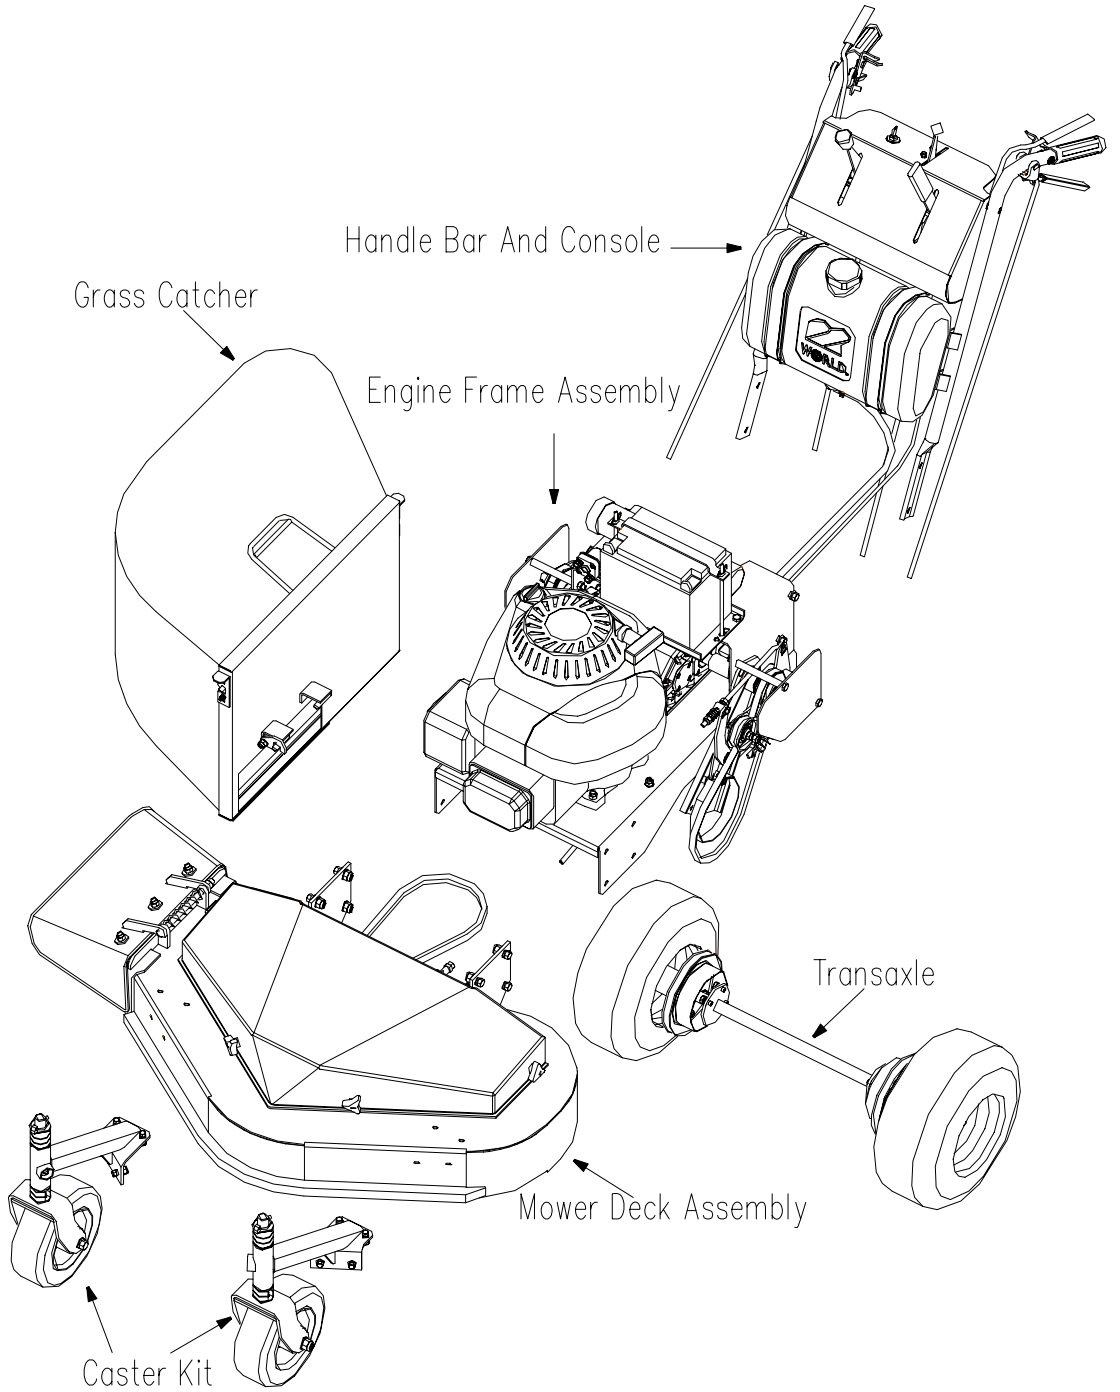

Mower Assembly.....	1
Caster Kit.....	2
Engine Frame Assembly	3
Mower Deck Assembly.....	4
Console Frame Assembly.....	6
Transmission Assembly	8
Handle Bar and Console.....	10
Transaxle.....	12
Electrical Start-Up Wiring Harness	13
Safety/Operation and Product Decals.....	14
Recoil Start-Up Wiring Harness	15
Grass Catcher.....	16

Mower Assembly

Caster Kit

Ref.#	Part#	Description	33N	33NE
1	3301010	Linchpin	x	x
2	B97.1-20	Washer 20	x	x
3	3301002	1/2" Spacer	x	x
4	3301003	Bushing	x	x
5	3301030	Caster Wheel Arm, RH	x	x
6	B1152-8	Grease Fitting M8x1	x	x
7	3301020	Caster Wheel Yoke	x	x
8	B5787-12120	Hex Hd Bolt M12x120	x	x
9	3301004	Caster Wheel Spindle	x	x
10	3301050	Caster Wheel 8"x3"	x	x
11	B6182-12	Locknut M12	x	x
12	3301040	Caster Wheel Arm, LH	x	x

Ref.#	Part#	Description	33N	33NE
13	B6182-8	Locknut M8	x	x
14	B97.1-8	Washer 8	x	x
15	B5787-820	Hex Hd Bolt M8x20	x	x
16	B97.1-12	Washer 12	x	x
442	3301051	Rim, LH	x	x
443	3301052	Tire	x	x
444	3331008	Bushing	x	x
445	3301053	Bearing	x	x
446	3301054	Wheel Hub Weldment	x	x
447	3301055	Grease Fitting 45 M6x1	x	x
448	3301056	Rim, RH	x	x