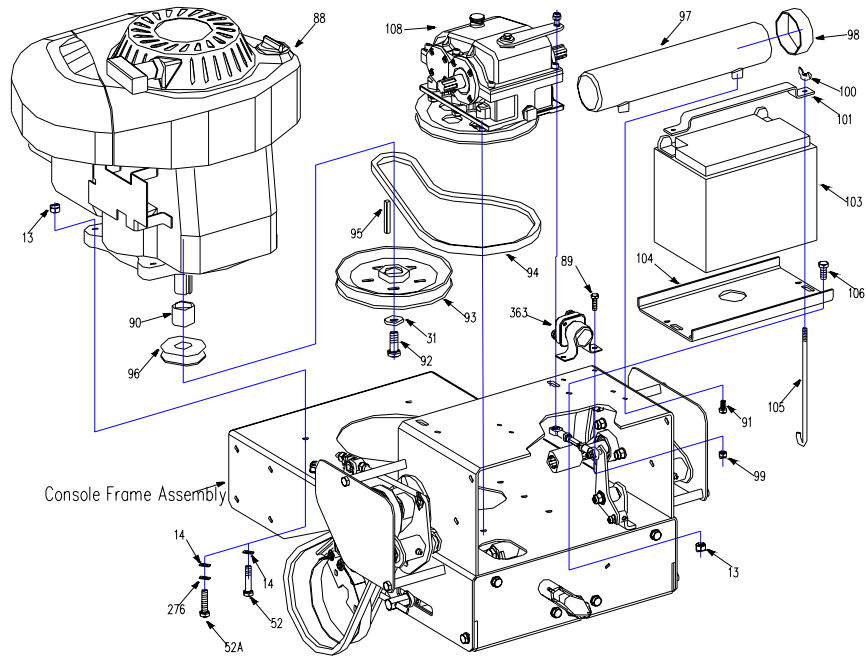

Engine Frame Assembly

Ref.#	Part#	Description	33N	33NE
13	B6182-8	Locknut M8	x	x
14	B97.1-8	Washer 8	x	x
31	3302008	Wing Washer	x	x
52	B5783-840	Hex Hd Bolt M8x40	x	x
52A	2200020A	JH Engine Bolt (Honda)	x	x
88	3300025	Engine(B&S10.5HP Intek I/C-R)	x	
	3300026	Engine(B&S 11.5HP Intek I/C-E)		x
	3300027	Engine (B&S 13HP Intek I/C-R)	x	
	3300028	Engine (B&S 13HP Intek I/C-E)		x
	3300031	Engine(Kawasaki 13HP) FH381V-S22	x	
	3300032	Engine(Kawasaki 13HP) FH381V-S20		x
	3300035	Engine (Honda 11HP GXV340-R)	x	
	3300036	Engine (Honda 11HP GXV340-E)		x
	3300037	Engine (Honda 13HP GXV390-R)	x	
	3300038	Engine (Honda 13HP GXV390-E)		x
89	B5787-620	Hex Hd Bolt M6x20 (B&S, Kawasaki)		x

Ref.#	Part#	Description	33N	33NE
90	3307001	Bushing	x	x
91	B5285-6313F	F-Style Self-Drilling Screw	x	x
92	3307005	Bolt 7/16-20UNFx1-1/4	x	x
93	3307003	Engine Drive Pulley	x	x
94	3300002	Transmission Drive Belt	x	x
95	3307002	Square Key	x	x
96	3307010	Transmission Drive Pulley	x	x
97	2800051	Tool Kit (optional)	x	x
98	2800052	Tool Kit Cap (Optional)	x	x
99	B6182-6	Locknut M6 (B&S, Kawasaki)		x
100	B62-6	Butterfly Nut M6		x
101	2808101A	Battery Bracket		x
103	5208002	Battery 12V 33AH		x
104	3338103	Battery Splint		x
105	5208203	Hook Rod		x
106	B5783-820	Hex Hd Bolt M8x20		x
108	3334000	Transmission	x	x
276	B93-8	Washer 8 (Honda)	x	x
363	2808105	Start-Up Relay (B&S, Kawasaki)		x