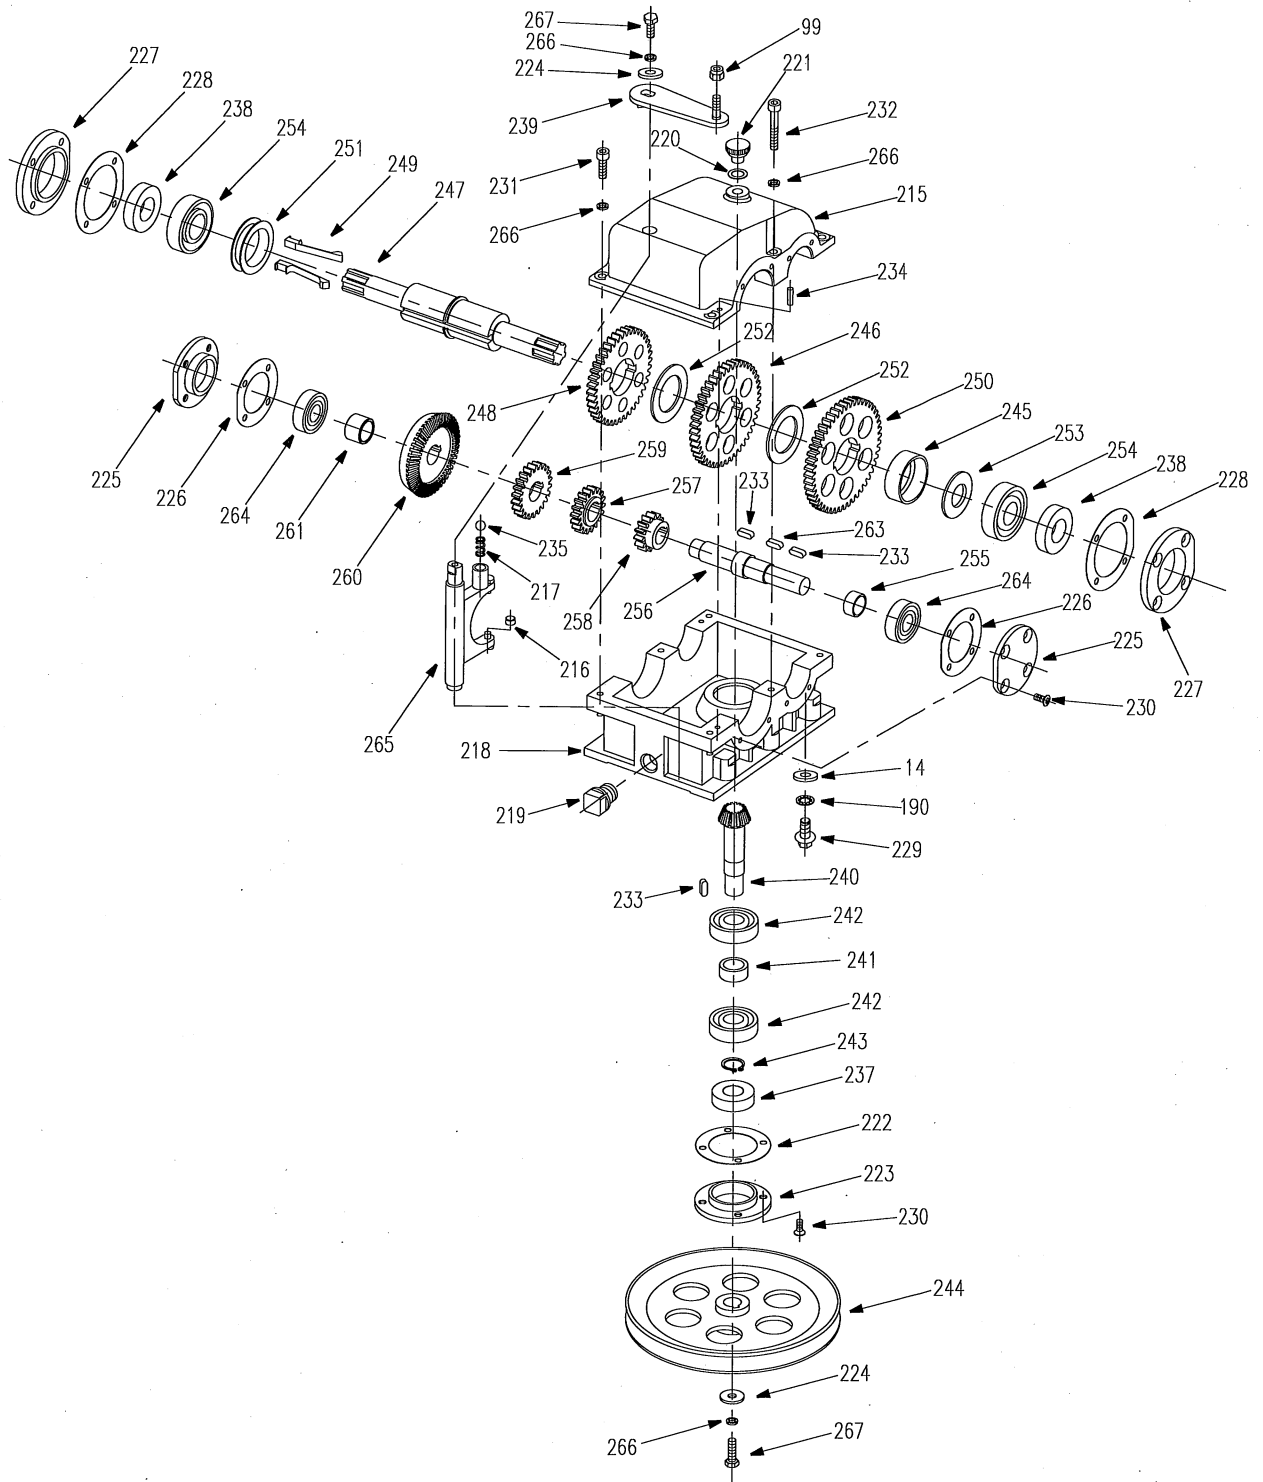

Transmission Assembly

WORLD®

Transmission Assembly

Ref.#	Part#	Description	WY33N	WY33NE
14	B97.1-8	Washer 8mm	×	×
99	B6182-6	Nylon Insert Locknut M6mm	×	×
190	B861.1-8	Washer 8mm	×	×
215	2804004	Transmission Case-Top	×	×
216	2804012	Roller	×	×
217	2804038	Detent Spring	×	×
218	3304001U	Transmission Case-Bottom	×	×
219	3304007	Oil Drain Plug	×	×
220	3304008	Fill/Breather Plug Spacer	×	×
221	3304009	Fill/Breather Plug	×	×
222	3304011	Input Shaft Seal Ring	×	×
223	3304012	Input Shaft Bearing Cover	×	×
224	3304014	Washer	×	×
225	3304015	BearingCover -Countshaft	×	×
226	3304016	Seal Ring	×	×
227	3304019	Bearing Cover-Output	×	×
228	3304020	Seal Ring	×	×
229	3300106	Hex Hd Bolt M5/16"-18UNC×3/4"	×	×
230	3300124	Phillips 10-24UNC×1/2	×	×
231	3300187	Socket Hd Cap Screw 1/2-20UNC×3/4"	×	×
232	3300188	Socket Hd Cap Screw	×	×
233	B1096-514	Square Key 5×14mm	×	×
234	B117-416	Roll Pin 4×16mm	×	×
235	B308-5/16	Detent Steel Ball 5/16"	×	×
237	B9877.1-173510	Oil Seal FB17×35×10B	×	×
238	B9877.1-204010	Oil Seal FB20×40×10B	×	×
239	3334001	Shift Arm	×	×

Ref.#	Part#	Description	WY33N	WY33NE
240	3304031U	Input Pinion Shaft(with gear)	×	×
241	3304032	Spacer	×	×
242	B276-6203	Bearing 6203	×	×
243	B894.1-17	Snap Ring 17mm	×	×
244	3304013	Transimission Input Pulley	×	×
245	2804003	Shift Spacer	×	×
246	2804007	Spur Gear,Output Shaft 2nd	×	×
247	2804008	Output Shaft	×	×
248	2804009	Spur Gear,Output Shaft 1st	×	×
249	2804016	Sliding Key	×	×
250	2804017	Spur Gear,Output Shaft 3rd	×	×
251	2804019	Shift Spacer	×	×
252	3304053	Washer	×	×
253	3304054	Spacer	×	×
254	B276-6204	Bearing 6204	×	×
255	2804001	Shift Spacer	×	×
256	2804002	Center Shaft	×	×
257	2804005	Spur Gear,Couter shaft 2nd	×	×
258	2804006	Spur Gear,Couter shaft 3rd	×	×
259	2804020	Spur Gear,Couter shaft 1st	×	×
260	3304041	Taper Ring Gear	×	×
261	3304042	Spacer	×	×
263	B1096-516	SquareKey 5×16mm	×	×
264	B276-6202	Bearing 6202	×	×
265	2804013	Shift Rod&Fork	×	×
266	B93-6	Washer 6mm	×	×
267	3300198	HexHdBoltM1/4"-20UNC×3/4"	×	×