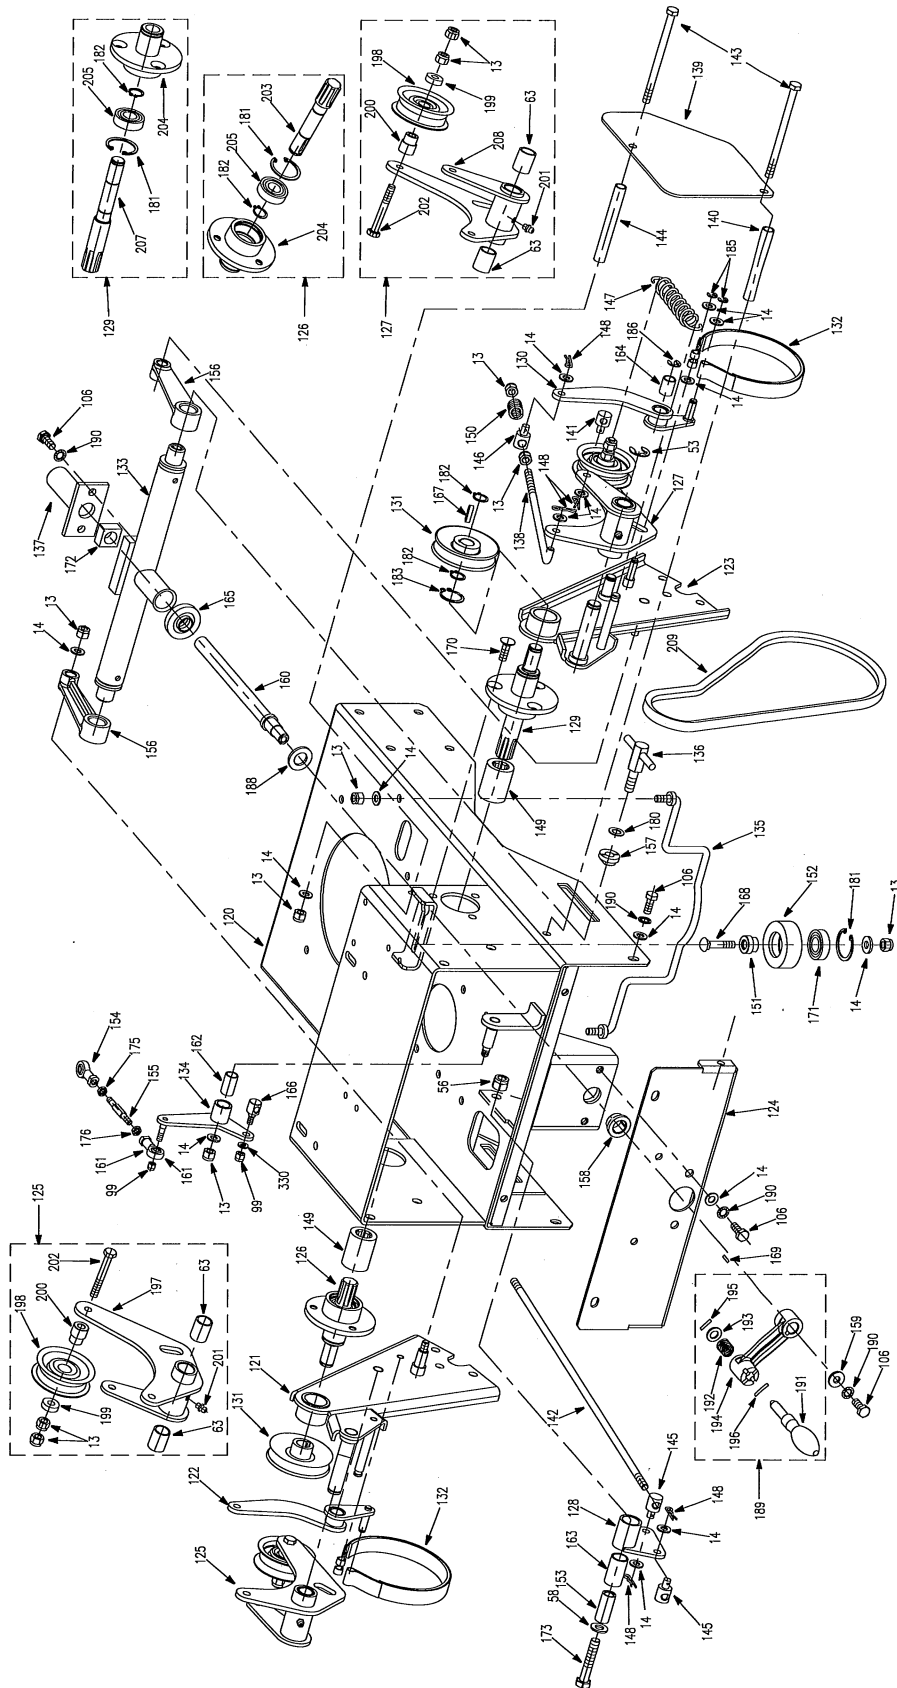

Console Frame Assembly

Console Frame Assembly

Ref.#	Part#	Description	WY33N	WY33NE
13	B6182-8	Nylon Insert Locknut M8mm	x	x
14	B97.1-8	Washer 8mm	x	x
53	B896-12	E-clip 12mm	x	x
56	B6182-10	Nylon Insert Locknut M10mm	x	x
58	B97.1-10	Washer 10mm	x	x
63	B2685-162025	Bearing 16x20x25	x	x
99	B6182-6	Nylon Insert Locknut M6mm	x	x
106	B5783-820	Hex Hd Bolt M8x20mm	x	x
120	3333001	Engine Frame	x	x
121	3333002	Axle Hanger-LH	x	x
122	3333003	Brake Arm-LH	x	x
123	3333006	Axle Hanger-RH	x	x
124	3333007	Rear Shield	x	x
125	3333009	IdlerPulley Assembly-LH	x	x
126	3333010	OutPut Shaft Assembly-LH	x	x
127	3333016	IdlerPulley Assembly-RH	x	x
128	3333017	Idler Bracket	x	x
129	3333020	OutPut Shaft Assembly-RH	x	x
130	3333070	Brake Arm-RH	x	x
131	2800010	Wheel Drive Pulley	x	x
132	3303002	Brake Handle	x	x
133	3303012	Height Adjusting Pivot	x	x
134	3303022	Shift Pivot Arm	x	x
135	3303046	Engine Pulley Belt Guide	x	x
136	3303049	HeightAdjustingBoltAssembly	x	x
137	3303050	Screw Cover	x	x
138	3333004	Drive Linkage	x	x
139	3333005	Safety Board	x	x
140	3333008	Steel Tube 1	x	x
141	3333011	Swivel	x	x
142	3333012	Blade Engage Control Rod	x	x
143	3333013	Screw Cover	x	x
144	3333015	Steel Tube 2	x	x
145	3333018	Swivel	x	x
146	3333019	Swivel	x	x
147	3333068	Brake Spring	x	x
148	XSZ56-1-17	Bolt	x	x
149	2800008	Snap Ring	x	x
150	2800017	Tension Spring	x	x
151	2803010	Spacer	x	x
152	2803011	Idler Pulley	x	x
153	2803016	Spacer	x	x
154	3303008	Rod and Bearing M6mm	x	x
155	3303009	Shift Adjusting Screw	x	x
156	3303011	Connecting Rod	x	x
157	3303014	Height Adjusting Pad	x	x

Ref.#	Part#	Description	WY33N	WY33NE
158	3303017	Oilite Bronze Bushing	x	x
159	3303018	Washer	x	x
160	3303020	Height Adjusting Screw	x	x
161	3303021	Rod and Bearing M6mm	x	x
162	3303023	Spacer	x	x
163	3303037	Spacer	x	x
164	3303141	Nylon Bushing	x	x
165	3303180	Rubber Cover	x	x
166	3306015	Shift Tie-in	x	x
167	B1096-5522	Square Key5x5x22	x	x
168	B12-840	HexHd Bolt M8x40	x	x
169	B1567-5310C	Key C5x3x10	x	x
170	B2673-825	HexHd(InternalHead)Screw	x	x
171	B276-6003RS	Bearing 6003-2RS	x	x
172	B39-16	Quadrate Nut M16mm	x	x
173	B5782-1055	Hex Hd Bolt M10x55mm	x	x
175	B6172-6	NylonInsertLocknut M6mm	x	x
176	B6172-6L	NylonInsertLocknut M6mm	x	x
180	B861.2-10	Washer 10mm	x	x
181	B893.1-35	Spacer 35mm	x	x
182	B894.1-16	Spacer 16mm	x	x
183	B894.1-26	Spacer 26mm	x	x
185	B896-6	E-clip 6mm	x	x
186	B896-8	E-clip 8mm	x	x
188	B97.1-16	Washer 16mm	x	x
189	3303016	Handle Assembly	x	x
190	B861.1-8	Washer 8mm	x	x
191	3303123	Height Adjusting Handle	x	x
192	3303124	Compression Spring	x	x
193	3303125	Washer	x	x
194	3303126	Height Adjusting Rocker	x	x
195	B879-316	Spring Pin M3x16mm	x	x
196	B879-320	Spring Pin M3x20mm	x	x
197	3333059	Idler Pulley Assembly-LH	x	x
198	2800034	Idler Pulley Assembly	x	x
199	3333057	Spacer	x	x
200	3333058	Spacer	x	x
201	B1152-6	Grease Fitting M6mm	x	x
202	B5782-860	Hex Hd Bolt M8x60mm	x	x
203	3333052	OutPut Shaft-LH	x	x
204	3333053	Spindle Housing	x	x
205	99502H	Bearing 99502-2RS	x	x
207	3333056	OutPut Shaft RH	x	x
208	3333055	Idler Pulley Assembly-RH	x	x
209	3300003	Drive Belt MXV4-360	x	x
330	B97.1-6	Washer 6mm	x	x