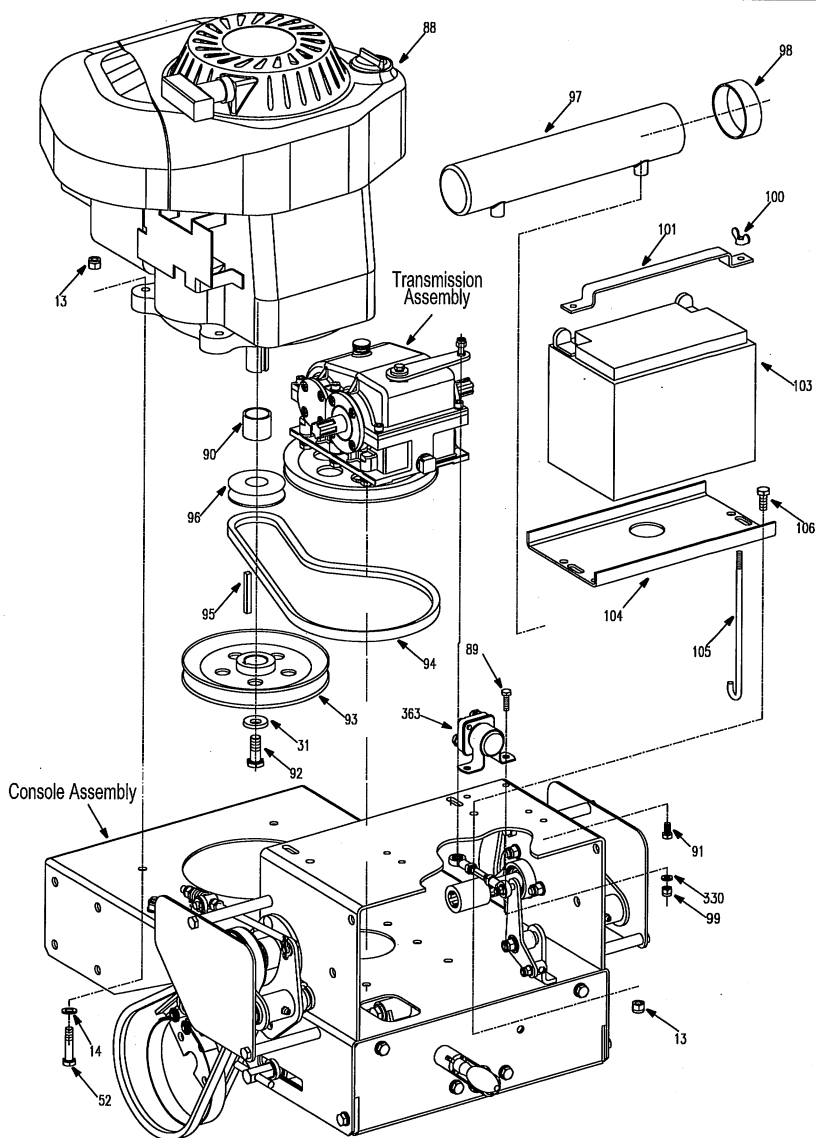

# Caster Kit

Ref.#	Part#	Description	WY33N	WY33NE
1	3301010	Linchpin	x	x
2	B97.1-20	Washer 20mm	x	x
3	3301002	1/2"Spacer	x	x
4	3301003	Oilite Bronze Bushing	x	x
5	3301030	Caster Wheel Arm RH	x	x
6	B1152-8	Grease Fitting M8mm	x	x
7	3301020	Caster Wheel Yoke	x	x
8	B5787-12120	Hex Hd Bolt M12x120mm	x	x
9	3301004	Spanner	x	x
10	3301050	Caster Wheel M8"x3"	x	x
11	B6182-12	NylonInsert	x	x
12	3301040	Caster Wheel Arm LH	x	x
13	B6182-8	Nylon Insert Locknut M8mm	x	x
14	B97.1-8	Washer 8mm	x	x
15	B5787-820	Hex Hd Bolt M8x20mm	x	x
16	B97.1-12	Washer 12mm	x	x

# Engine Frame Assembly

Ref.#	Part#	Description	WY33N	WY33NE
13	B6182-8	Nylon Insert Locknut M8mm	x	x
14	B97.1-8	Washer 8mm	x	x
31	3302008	Washer 8mm	x	x
52	B5783-840	Hex Hd Bolt M8×40mm	x	x
88	3300025	Engine	x	x
89	B5783-620	Hex Hd Bolt M6×20mm		x
90	3307001	Bronze Bushing	x	x
91	B5285-6313F	F-Style Self-Drilling Screw	x	x
92	3307005	Bolt M7/16"-20/1"×1×1/4"	x	x
93	3307003	Engine Drive Pulley	x	x
94	3300002	Transmission Drive Belt	x	x
95	3307002	Square Key	x	x