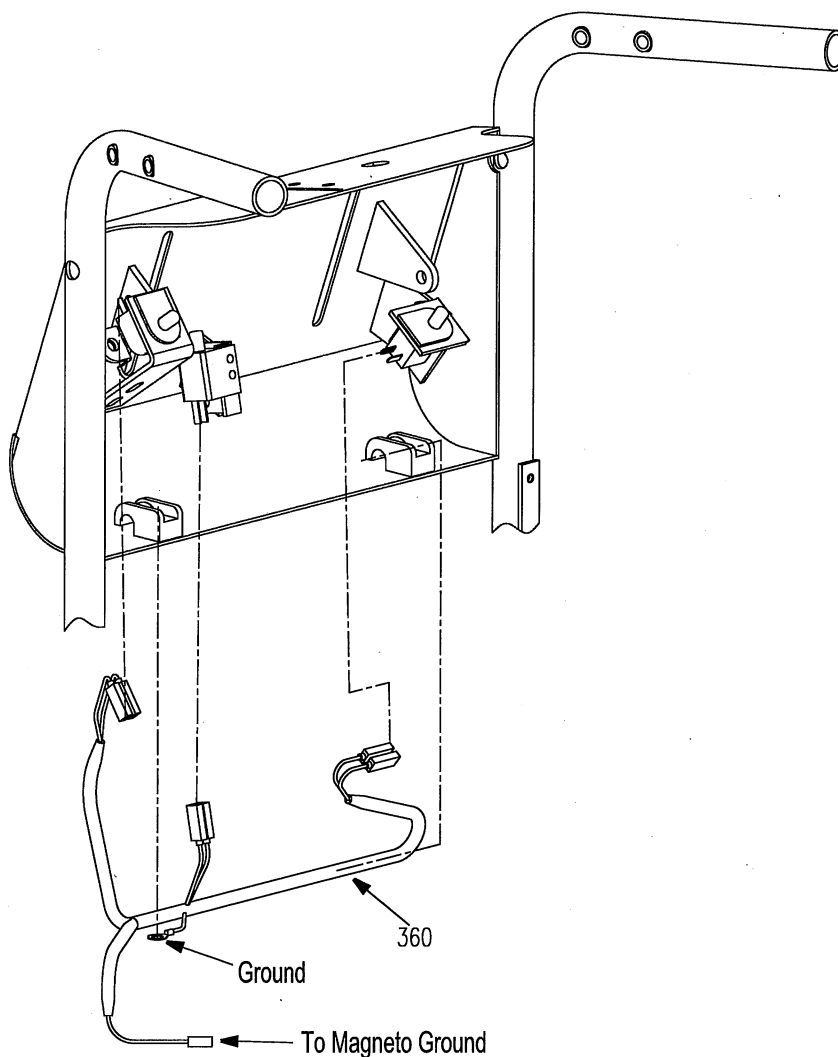

406

413

Recoil Start-up Wiring Harness

Ref.#	Part#	Description	WY33N	WY33NE
401	8008	Decal,Caution	x	x
402	8013	Decal,HeightAdjustingLH	x	x
403	8014	Decal,HeightAdjustingRH	x	x
404	8015	Decal,Height Adjusting	x	x
405	8022	Decal,Warning	x	
406	8030	Decal,Logo	x	x
407	8046	Decal,Model Plate	x	x
408	8049	Decal,Warning	x	x
409	8080	Decal,DriveWheel-RH	x	
410	8081	Decal,DriveWheel-LH	x	
411	8413	Decal,Danger	x	x
412	8903	Decal,Warning		x
413	8904	Decal,Warning	x	x

Ref.#	Part#	Description	WY33N	WY33NE
360	2808010	WiringHarness	x