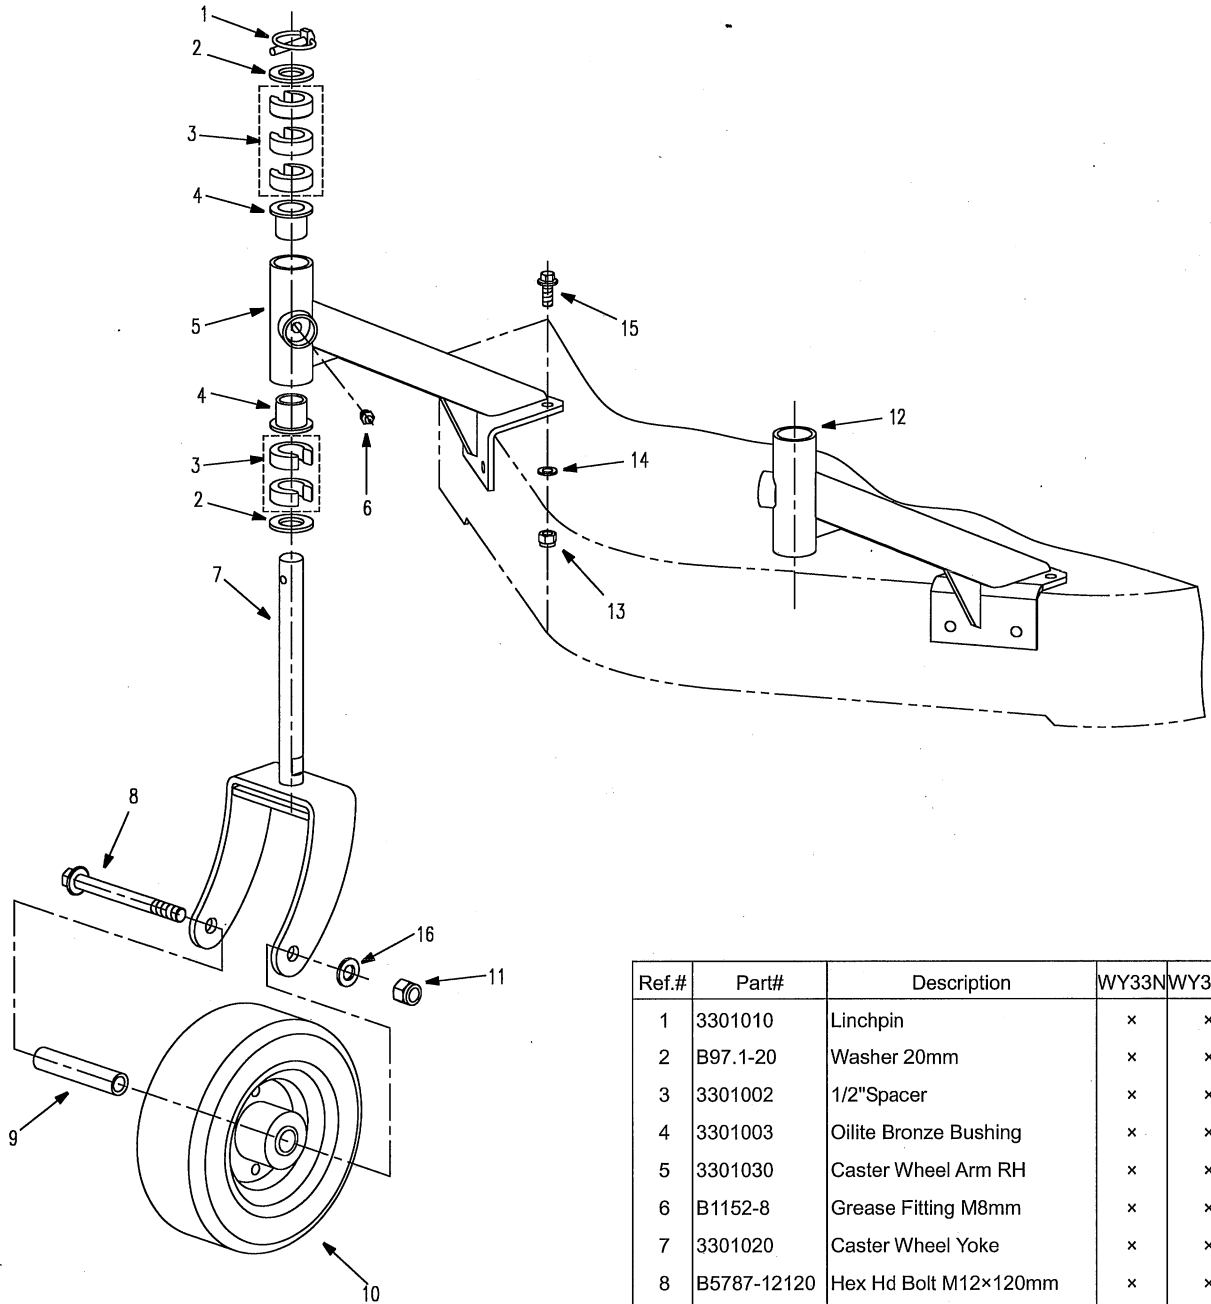

Caster Kit

Ref.#	Part#	Description	WY33N	WY33NE
1	3301010	Linchpin	x	x
2	B97.1-20	Washer 20mm	x	x
3	3301002	1/2"Spacer	x	x
4	3301003	Oilite Bronze Bushing	x	x
5	3301030	Caster Wheel Arm RH	x	x
6	B1152-8	Grease Fitting M8mm	x	x
7	3301020	Caster Wheel Yoke	x	x
8	B5787-12120	Hex Hd Bolt M12x120mm	x	x
9	3301004	Spanner	x	x
10	3301050	Caster Wheel M8"x3"	x	x
11	B6182-12	NylonInsert	x	x
12	3301040	Caster Wheel Arm LH	x	x
13	B6182-8	Nylon Insert Locknut M8mm	x	x
14	B97.1-8	Washer 8mm	x	x
15	B5787-820	Hex Hd Bolt M8x20mm	x	x
16	B97.1-12	Washer 12mm	x	x