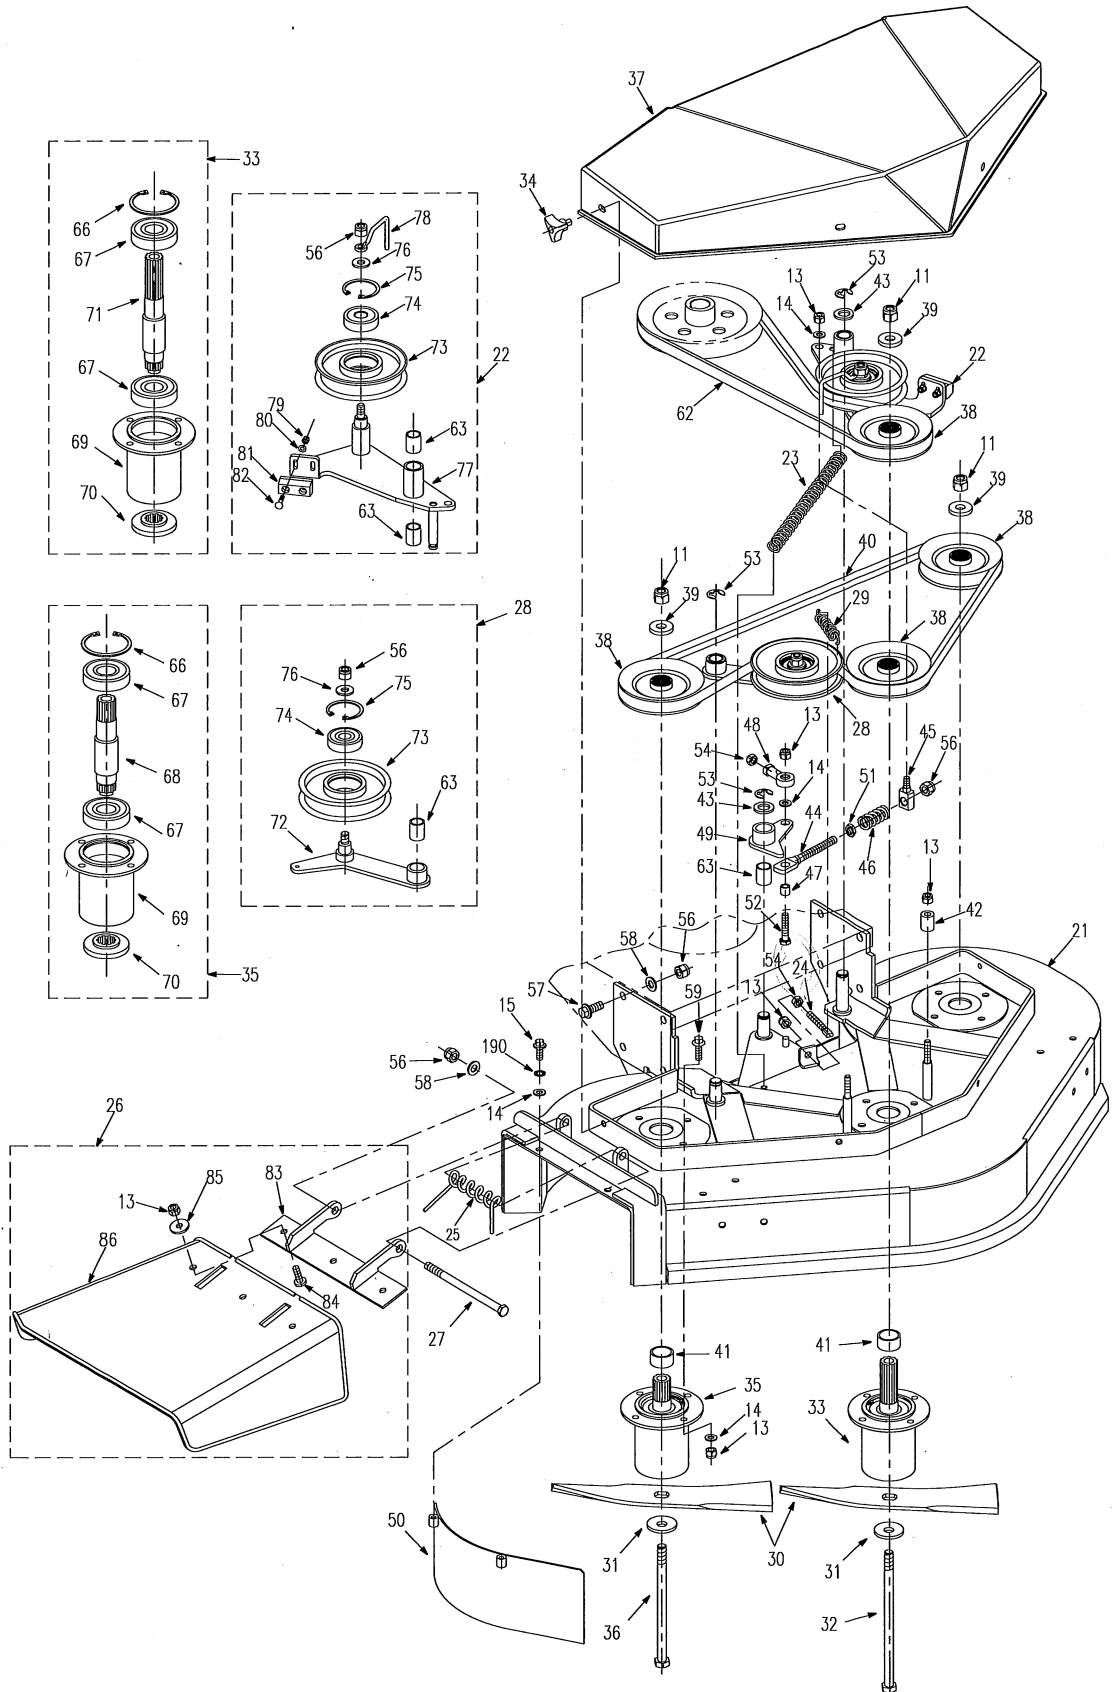

Mower Deck Assembly

Mower Deck Assembly

Ref.#	Part#	Description	WY33N	WY33NE
11	B6182-12	NylonInsertLocknut M12mm	x	x
13	B6182-8	Nylon Insert Locknut M8mm	x	x
14	B97.1-8	Washer 8mm	x	x
15	B5787-820	Hex Hd Bolt M8x20mm	x	x
21	3332001	Mower Deck	x	x
22	3332002	Blade Brake Arm Assembly	x	x
23	3302003	Blade Drive Spring	x	x
24	3302004	Spring Adjusting Screw	x	x
25	3302019	Torsion Spring	x	x
26	2802090	Discharge Chute Assembly	x	x
27	3302091	Hex Hd Bolt M8x20mm	x	x
28	3302005	Idler Pulley Assembly	x	x
29	3302006	Idler Spring	x	x
30	3302007	Blade	x	x
31	3302008	Washer 8mm	x	x
32	3302011	Center Blade Bolt	x	x
33	3302012	Center Spindle Assembly	x	x
34	3302190	Knob	x	x
35	3302013	Outer Spindle Assembly	x	x
36	3302014	Outer Blade Bolt	x	x
37	3302015	Belt Cover	x	x
38	3302016	Blade Pulley	x	x
39	3302009	Spacer	x	x
40	3302017	Blade Drive Belt KCB-61	x	x
41	3302018	Spacer	x	x
42	3302010	Spacer	x	x
43	3302095	Washer 8mm	x	x
44	3332003	Hex Hd Bolt	x	x
45	3332004	Swivel	x	x
46	3332005	Tension Spring	x	x
47	3332007	Spacer	x	x
48	SIBJK 8T	Rod and Bearing	x	x
49	3332009	Idler Bracket	x	x

Ref.#	Part#	Description	WY33N	WY33NE
50	3302110	Mulching Shield-Optional	x	x
51	B6172-10	Hex Hd Nut M10mm	x	x
52	B5783-840	Hex Hd Bolt M8x40mm	x	x
53	B896-12	E-clip 12mm	x	x
54	B6170-8	Nylon Insert Locknut M8mm	x	x
56	B6182-10	NylonInsertLocknut M10mm	x	x
57	B5787-1025	NylonInsertLocknutM10x25mm	x	x
58	B97.1-10	Washer 10mm	x	x
59	B5787-825	Hex Hd Bolt M8x25mm	x	x
62	3300001	Blade Drive Belt	x	x
63	B2685-162025	Bearing 16x20x25	x	x
66	B893.2-62	Snap Ring 62mm	x	x
67	B276-6305RS	Bearing 6305-2RS	x	x
68	3302085	Outer Blade Spindle	x	x
69	3302082	Spindle Housing	x	x
70	3302081	Blade Spacer	x	x
71	3302083	Center Blade Spindle	x	x
72	3302075	Idler Arm	x	x
73	3302056	Idler Pulley Assembly	x	x
74	B276-6303RS	Bearing 6303-2RS	x	x
75	B893.2-47	Snap Ring 47mm	x	x
76	3302058	Washer 10mm	x	x
77	3332055	Blade Drive Arm	x	x
78	3302059	Belt Guide	x	x
79	B6182-5	Nylon Insert Locknut M5mm	x	x
80	B97.1-5	Washer 5mm	x	x
81	2802121	Brake Pad	x	x
82	B819-525	Screw M5x25mm	x	x
83	2802026	Bracket,Discharge Chute	x	x
84	B818-825	Screw M8x25mm	x	x
85	3303034	Washer	x	x
86	2802104	Discharge Chute	x	x
190	B861.1-8	Washer 8mm	x	x