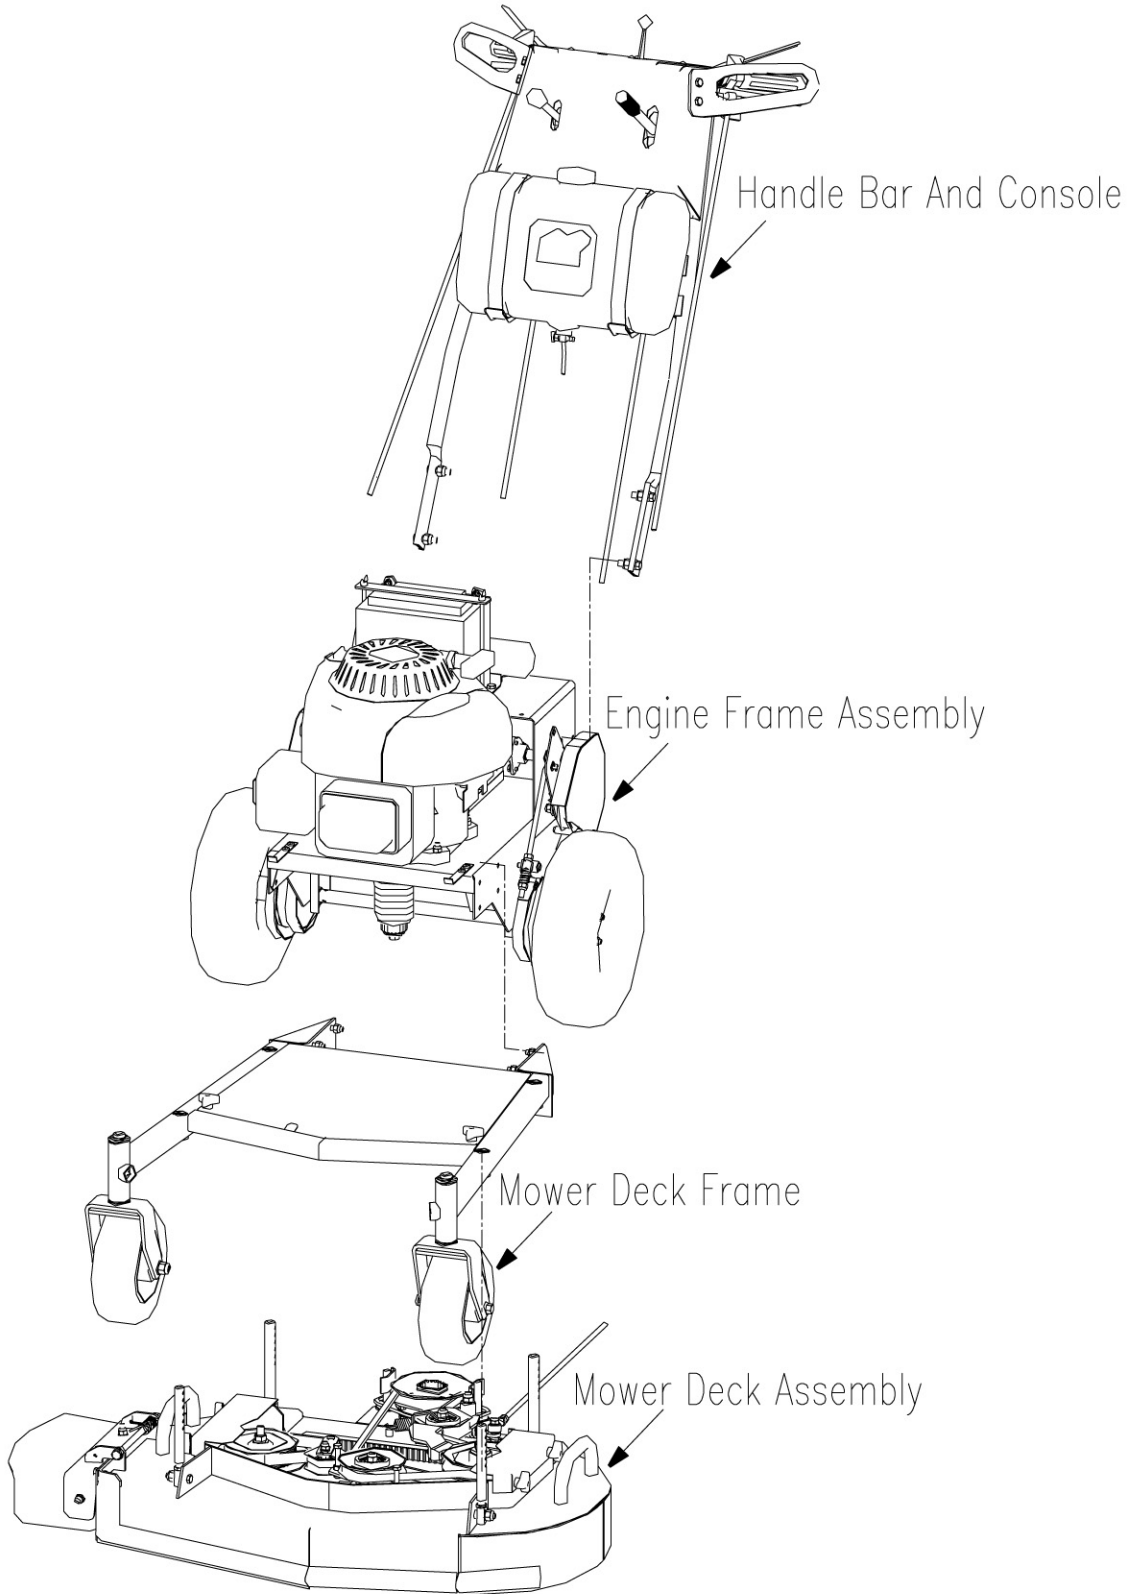

CONTENT

Mower Assembly.....	1
Caster Kit	2
Mower Deck Assembly	3
Engine Frame Assembly	5
Transmission Assembly	7
Drive Wheel Assembly.....	9
Console Frame Assembly	10
Handle Bar and Console.....	12
Electrical Start-Up Wiring Harness	14
Recoil Start-up Wiring Harness.....	15
Decals	16
Grass Catcher.....	17

Mower Assembly

Caster Kit

Ref. #	Part#	Description	32	32E
1	3302190	Knob	×	×
2	3200005	Front Cover	×	×
3	3200010	Rear Cover Assembly	×	×
4	B5783-612	Hex Hd Bolt M6x12	×	×
5	B93-6	Washer 6	×	×
6	B97.1-6	Washer 6	×	×
8	B6182-6	Nut M6	×	×
9	3201004	Bushing 1	×	×
10	3201003	Bushing 2	×	×
11	B1152-8	Grease Fitting M8x1	×	×
12	3201050	Caster Kit Weldment	×	×
13	B5783-610	Hex Hd Bolt M6x10	×	×
14	3201001	Spring Reed	×	×
15	B6182-8	Lock Nut M8	×	×
16	B5787-825	Hex Hd Bolt M8x25	×	×
17	B894.1-30	Snap Ring 30	×	×
18	B894.1-24	Snap Ring 24	×	×
19	3200011	Cover	×	×
20	B896-15	Snap Ring 15	×	×