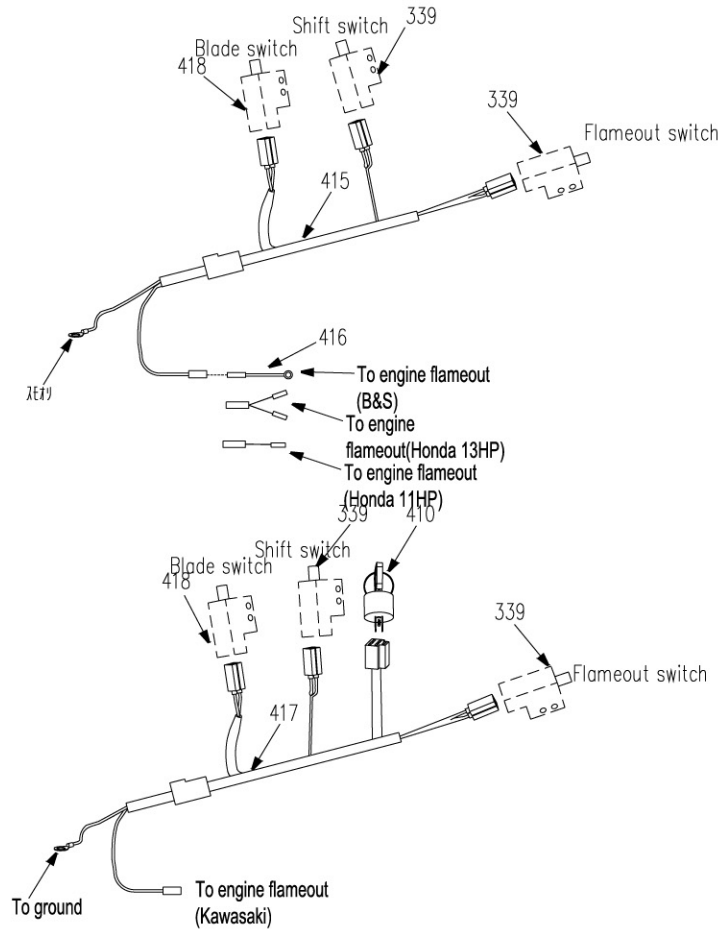

Recoil Start-up Wiring Harness

Ref. #	Part#	Description	32
339	5208012	Pressure Switch	×
410	4807003	Key Switch (Kawasaki)	×
415	3208001	Wiring Harness, console	×
416	2808014	Engine Flameout Wiring Harness (B&S)	×

Ref. #	Part#	Description	32
	2808015	Connector, Three (Honda 13HP)	×
	2808016	Connector, Two (Honda 11HP)	×
417	3208011	Wiring Harness, console	×
418	2808005	Blade Switch	×