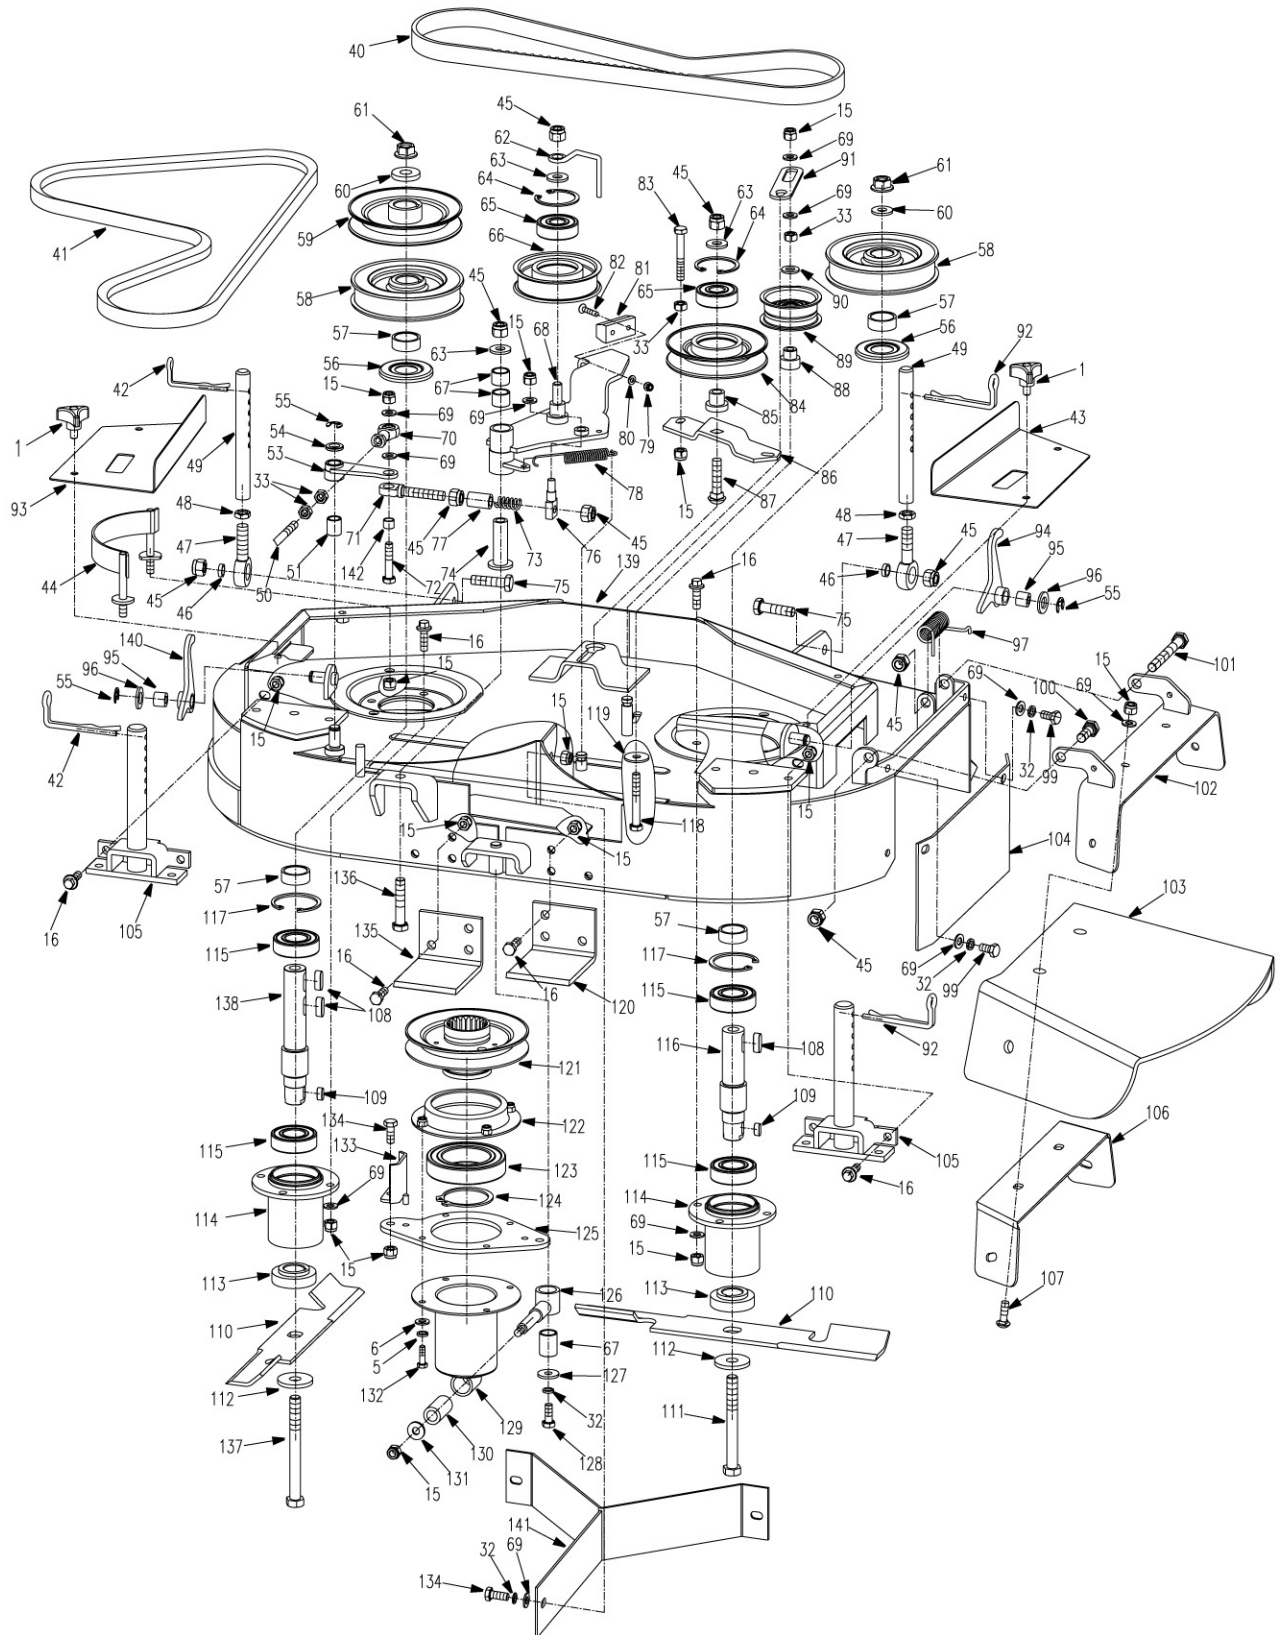

Mower Deck Assembly

Mower Deck Assembly

Ref. #	Part#	Description	32	32E	Ref. #	Part#	Description	32	32E
1	3302190	Knob	×	×	88	2802143	Bushing	×	×
5	B93-6	Washer 6	×	×	89	2802130B	Idler Pulley Assembly	×	×
6	B97.1-6	Washer 6	×	×	90	B97.1-10	Washer 10	×	×
15	B6182-8	Nut M8	×	×	91	3202011	Bracket	×	×
16	B5787-825	Hex Hd Bolt M8x25	×	×	92	4800008	Pin, RH	×	×
32	B93-8	Washer 8	×	×	93	3202005	Safety Board, Left	×	×
33	B6170-8	Nut M8	×	×	94	3202225	Hook Weldment, Right	×	×
40	3202008	Timing Belt	×	×	95	3202024	Bushing	×	×
41	2800015B	Blade Drive Belt	×	×	96	B97.1-12	Washer 12	×	×
42	4800007	Pin, LH	×	×	97	3202001	Spring	×	×
43	3202009	Safety Board, Right	×	×	99	B5783-816	Hex Hd Bolt M8x16	×	×
44	3302095	Bracket	×	×	100	B5787-1025	Hex Hd Bolt M10x25	×	×
45	B6182-10	Lock Nut M10	×	×	101	B5782-1090	Hex Hd Bolt M10x90	×	×
46	4801302	Bushing	×	×	102	3202123	Bracket	×	×
47	B9163-JK10C	Bearing SABJK10C	×	×	103	3202121	Discharge Chute	×	×
48	B6172-10	Nut M10	×	×	104	3202014	Mulching Shield Weldment	×	×
49	3202091	Front Column	×	×	105	3202250	Rear Column Weldment	×	×
50	3202006	Blade Engage Control Rod	×	×	106	3202122	Bracket	×	×
51	B2685-121618	Bearing 12x16x18	×	×	107	B801-825	Hex Hd Bolt M8x25	×	×
53	3202261	Connecting Rod Arm Weldment	×	×	108	B1096-822	Key 8x22	×	×
54	2802086	Washer	×	×	109	B1096-614	Key 6x14	×	×
55	B896-9	Snap Ring 9	×	×	110	3202004	Blade	×	×
56	2802089	Dust Cover	×	×	111	2802019	Outer Blade Bolt	×	×
57	2802131	Bushing	×	×	112	3302008	Wing Washer	×	×
58	3202025	Timing Pulley	×	×	113	2802018	Blade Coupling	×	×
59	3202110	Belt Pulley Weldment	×	×	114	2802166	Spindle Housing	×	×
60	3302009	Spacer	×	×	115	B276-6205RS	Bearing 6205-2RS	×	×
61	B6177-12	Nut M12	×	×	116	2802049	Outer Blade Spindle	×	×
62	3202161	Belt Hook	×	×	117	B893.2-52	Snap Ring	×	×
63	3302058	Washer 10	×	×	118	B5783-860	Hex Hd Bolt M8x60	×	×
64	B893.2-47	Snap Ring 47	×	×	119	2802006	Washer	×	×
65	B276-6303RS	Bearing 6303-2RS	×	×	120	3202020	Safety Board Right	×	×
66	3202165	Idler Pulley Weldment	×	×	121	3602820A	Belt Pulley Weldment	×	×
67	B2685-162025	Bearing 16x20x25	×	×	122	3602810	Spindle Housing	×	×
68	3202170	Blade Brake Arm Assembly	×	×	123	B276-6011RS	Bearing 6011-2RS	×	×
69	B97.1-8	Washer 8	×	×	124	B894.2-55	Washer	×	×
70	SIBJK8T	Rod End Bearing	×	×	125	3202201	Fixed Plate	×	×
71	3202012	Connecting Rod	×	×	126	3202240	Axle Weldment	×	×
72	B5783-835	Hex Hd Bolt M8x35	×	×	127	2802183B	Washer	×	×
73	3202017A	Compression Spring	×	×	128	B5783-818	Hex Hd Bolt M8x18	×	×
74	3202013	Bushing	×	×	129	3602210	Dusty Cover Weldment	×	×
75	B5782-1040	Hex Hd Bolt M10x40	×	×	130	3602833	Nylon Bushing	×	×
76	2802084B	Shoulder Bolt	×	×	131	3303018	Washer	×	×
77	3202022	Bushing	×	×	132	B5783-620	Hex Hd Bolt M6x20	×	×
78	3202021	Spring	×	×	133	3602750	Belt Hook Weldment	×	×
79	B6182-5	Snap Ring M5	×	×	134	B5783-820	Hex Hd Bolt M8x20	×	×
80	B97.1-5	Washer 5	×	×	135	3202019	Safety Board Left	×	×
81	2802121	Brake Pad	×	×	136	B5782-1080	Hex Hd Bolt M10x80	×	×
82	B819-525	Screw M5x25	×	×	137	2802017	Center Blade Bolt	×	×
83	B5782-855	Hex Hd Bolt M8x55	×	×	138	2802047	Center Blade Spindle	×	×
84	2802070	Idler Pulley Weldment	×	×	139	3202050	Mower Deck Weldment	×	×
85	2802061C	Spacer (1)	×	×	140	3202220	Hook Weldment, Left	×	×
86	3202003	Fixed Plate	×	×	141	3202270	Mulching Plate	×	×
87	B12-1045	Hex Hd Bolt M10x45	×	×	142	3202023	Bearing	×	×