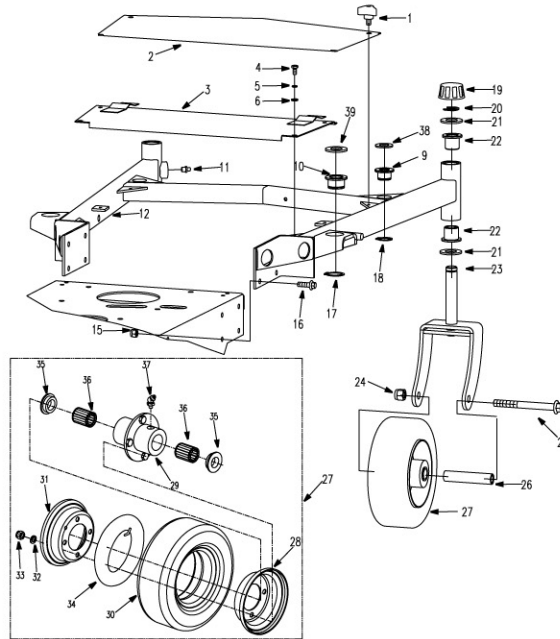

CONTENT

Mower Assembly.....	1
Caster Kit	2
Mower Deck Assembly	3
Engine Frame Assembly	5
Transmission Assembly	7
Drive Wheel Assembly.....	9
Console Frame Assembly	10
Handle Bar and Console.....	12
Electrical Start-Up Wiring Harness	14
Recoil Start-up Wiring Harness.....	15
Decals	16
Grass Catcher.....	17

Mower Assembly

Caster Kit

Ref. #	Part#	Description	32	32E
1	3302190	Knob	×	×
2	3200005	Front Cover	×	×
3	3200010	Rear Cover Assembly	×	×
4	B5783-612	Hex Hd Bolt M6x12	×	×
5	B93-6	Washer 6	×	×
6	B97.1-6	Washer 6	×	×
8	B6182-6	Nut M6	×	×
9	3201004	Bushing 1	×	×
10	3201003	Bushing 2	×	×
11	B1152-8	Grease Fitting M8x1	×	×
12	3201050	Caster Kit Weldment	×	×
13	B5783-610	Hex Hd Bolt M6x10	×	×
14	3201001	Spring Reed	×	×
15	B6182-8	Lock Nut M8	×	×
16	B5787-825	Hex Hd Bolt M8x25	×	×
17	B894.1-30	Snap Ring 30	×	×
18	B894.1-24	Snap Ring 24	×	×
19	3200011	Cover	×	×
20	B896-15	Snap Ring 15	×	×

Ref. #	Part#	Description	32	32E
21	3201005	Washer	×	×
22	3201003	Bushing	×	×
23	3301010	Caster Wheel Yoke	×	×
24	B6182-12	Lock Nut M12	×	×
25	B5787-12120	Hex Hd Bolt M12x120	×	×
26	3301004	Caster Wheel Spindle	×	×
27	3301050	Caster Wheel (8" x3")	×	×
28	3301051	Rim, LH	×	×
29	3301054	Wheel Hub Weldment	×	×
30	3301052	Tire	×	×
31	3301056	Rim, RH	×	×
32	B93-8	Washer 8	×	×
33	B6170-8	Nut M8	×	×
34	3301057	Inner Tube	×	×
35	3331008	Bushing	×	×
36	3301053	Bearing	×	×
37	3301055	Grease Fitting 45 M6x1	×	×
38	3200008	Washer	×	×
39	3600005	Washer 2	×	×

Drive Wheel Assembly

Ref. #	Part#	Description	32	32E
15	B6182-8	Nut M8	×	×
235	2805003	Brake Drum	×	×
236	2805002	Wheel Drive Pulley	×	×
237	B276-6003RS	Bearing 6003-2RS	×	×
238	3205010	Wheel Hub Weldment	×	×
239	2805012	Tire&Rim Assembly	×	×
240	2805014	Tire	×	×
241	2805013	Rim	×	×