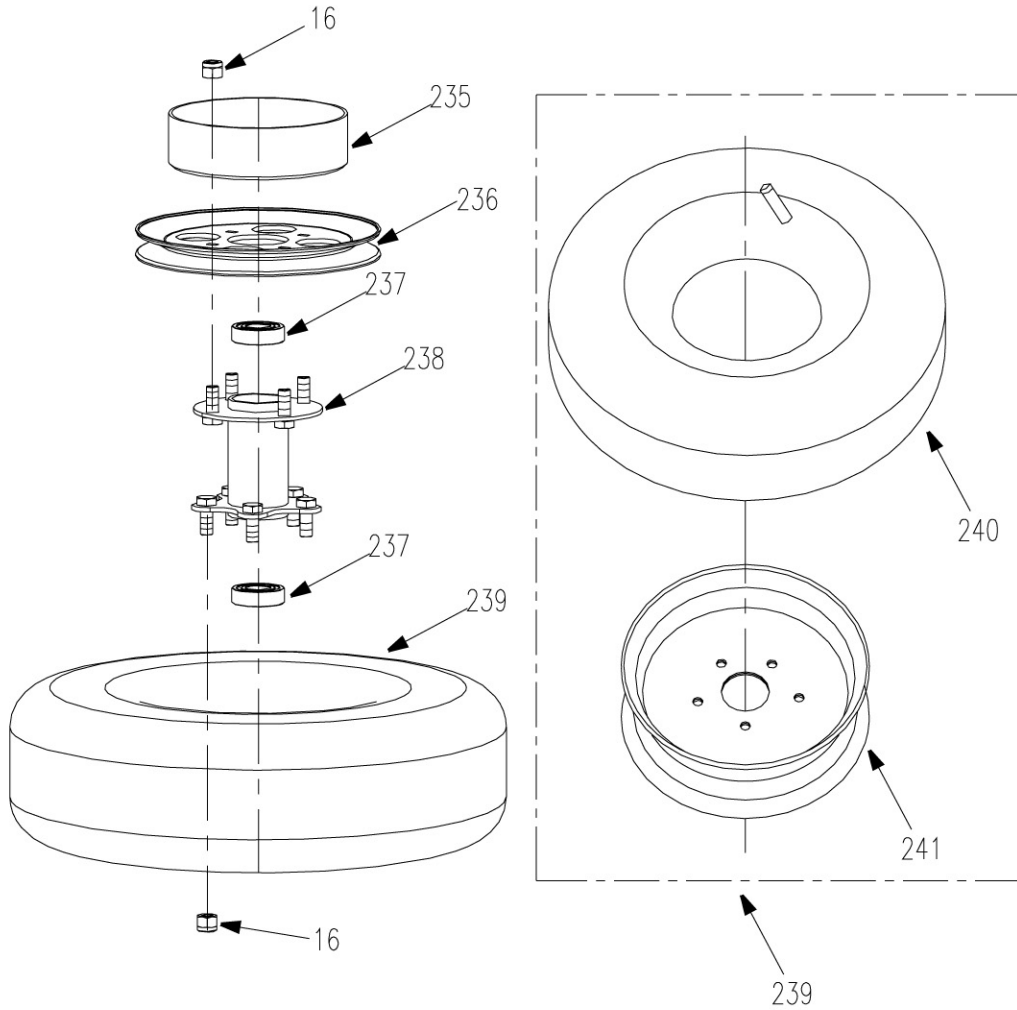

Drive Wheel Assembly

Ref. #	Part#	Description	32	32E
15	B6182-8	Nut M8	×	×
235	2805003	Brake Drum	×	×
236	2805002	Wheel Drive Pulley	×	×
237	B276-6003RS	Bearing 6003-2RS	×	×
238	3205010	Wheel Hub Weldment	×	×
239	2805012	Tire&Rim Assembly	×	×
240	2805014	Tire	×	×
241	2805013	Rim	×	×