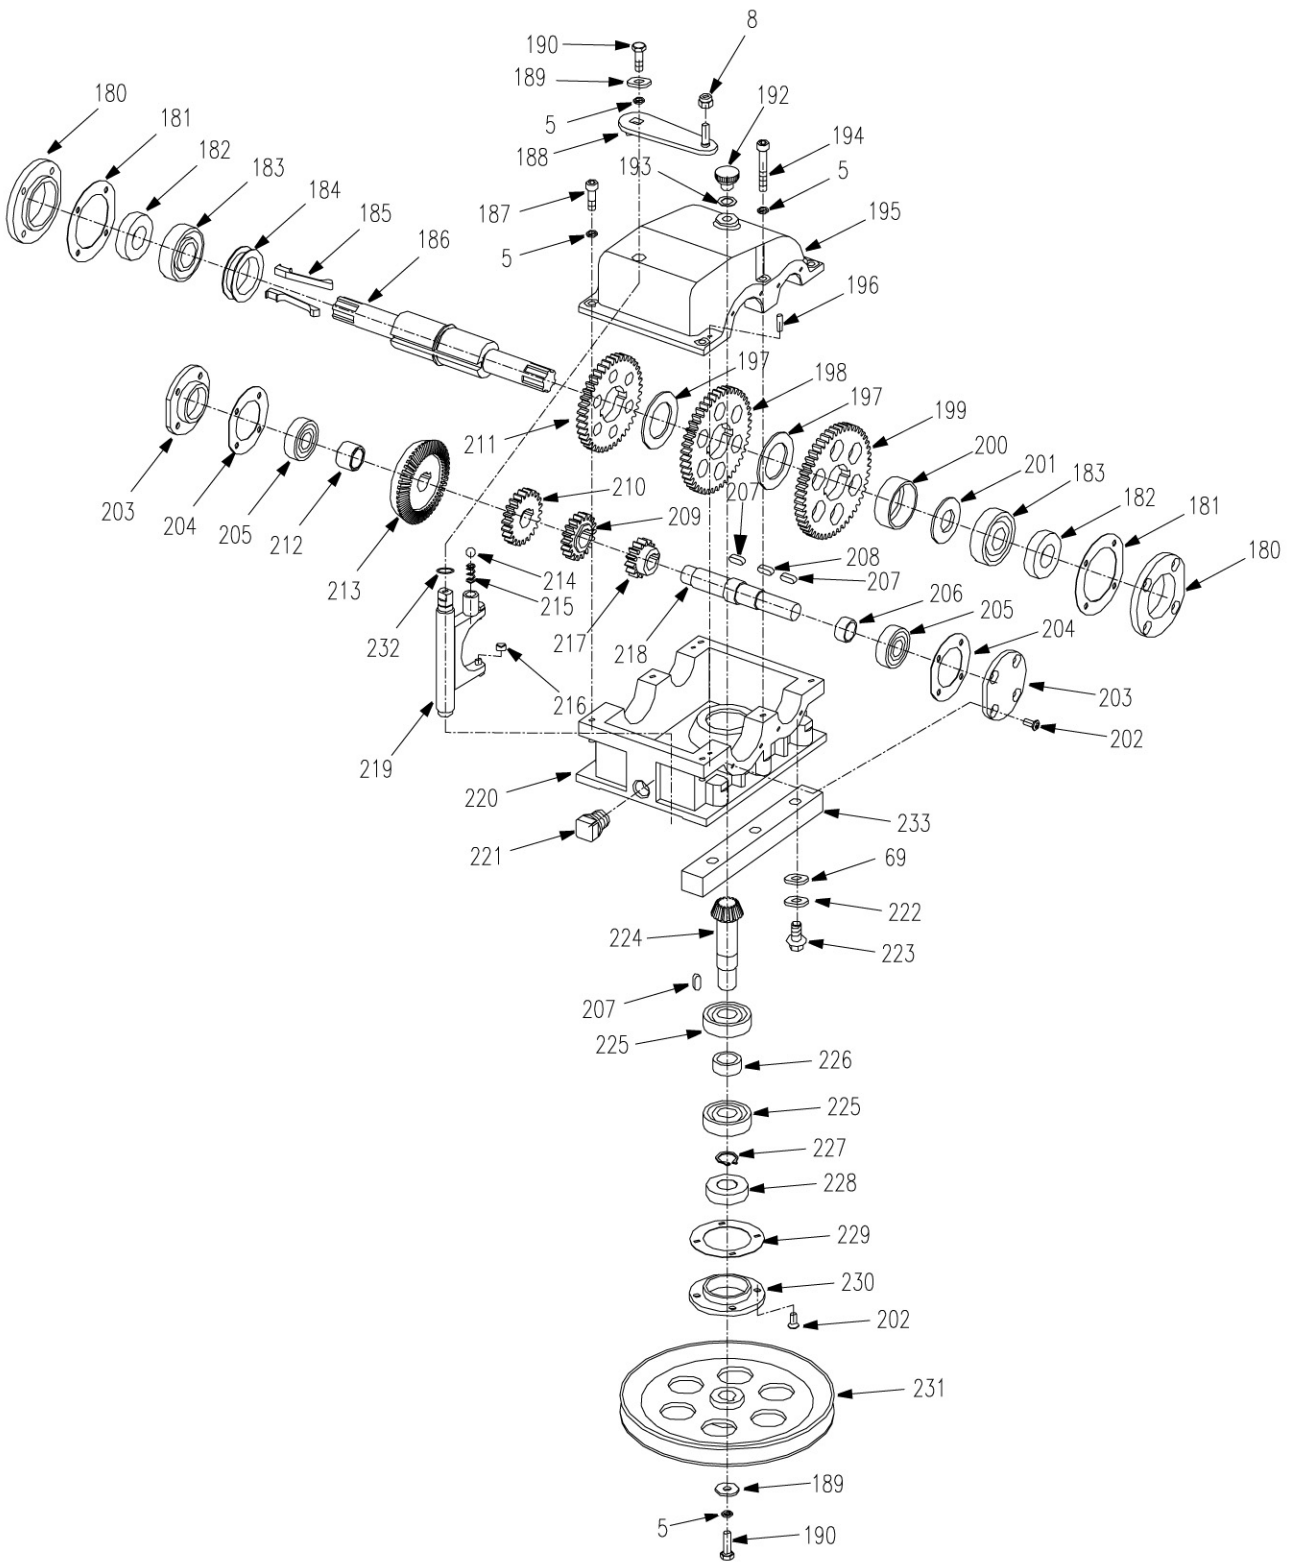

Transmission Assembly

Transmission Assembly

Ref. #	Part#	Description	32	32E
5	B93-6	Washer 6	×	×
8	B6182-6	Nut M6	×	×
69	B97.1-8	Washer 8	×	×
180	3304019	Bearing Cover-Output	×	×
181	3304020	Seal Ring	×	×
182	B9877.1-204010	Oil Seal FB 20×40×10B	×	×
183	B276-6204	Bearing 6204	×	×
184	2804019	Shift Spacer	×	×
185	2804016	Sliding Key	×	×
186	2804008	Output Shaft	×	×
187	3300187	Screw 1/4-20×3/4	×	×
188	2804025	Shift Arm Weldment	×	×
189	3304014	Washer	×	×
190	3300198	Hex Hd Bolt 1/4-20×3/4	×	×
192	3304009	Breather Plug	×	×
193	3304008	Seal Ring	×	×
194	3300188	Screw 1/4-20×1-5/8	×	×
195	2804004	Transmission Case-Top	×	×
196	B117-416	Roll Pin 4×16	×	×
197	3304053	Washer	×	×
198	2804007	Spur Gear, Output Shaft 2nd	×	×
199	2804017	Spur Gear, Output Shaft 3rd	×	×
200	2804003	Shift Spacer	×	×
201	3304054	Spacer	×	×
202	3300124	Screw 10-24×1/2	×	×
203	3304015	Bearing Cover-Countershaft	×	×
204	3304016	Seal Ring	×	×
205	B276-6202	Bearing 6202	×	×

Ref. #	Part#	Description	32	32E
206	2804001	Shift Spacer	×	×
207	B1096-514	Key 5×14	×	×
208	B1096-516	Key 5×16	×	×
209	2804005	Spur Gear, CounterShaft 2nd	×	×
210	2804020	Spur Gear, CounterShaft 1st	×	×
211	2804009	Spur Gear, Counter Shaft 1st	×	×
212	3304042	Spacer	×	×
213	3304041U	Taper Ring Gear	×	×
214	B308-5/16	Detent Steel Ball 5/16	×	×
215	2804038	Detent Spring	×	×
216	2804012	Roller	×	×
217	2804006	Spur Gear, CounterShaft 3rd	×	×
218	2804002	Countershaft	×	×
219	2804013	Shift Rod & Fork	×	×
220	3304001U	Transmission Case- Bottom	×	×
221	3304007	Oil Drain Plug	×	×
222	B861.1-8	Washer 8	×	×
223	3300106	Hex Hd Bolt 5/16-18×3/4	×	×
224	3304031U	Bevel Gear	×	×
225	3300161	Bearing 6203	×	×
226	3304032	Spacer	×	×
227	B894.1-17	Spacer 17	×	×
228	B9877.1-173510	Oil Seal FB 17×35×10B	×	×
229	3304011	Input Shaft Seal Ring	×	×
230	3304012	Input Shaft Bearing Cover	×	×
231	3304013	Transmission Input Pulley	×	×
232	B3452.1-8.75x1.8	O Ring 8.75×1.8	×	×
233	3204001	Plate	×	×