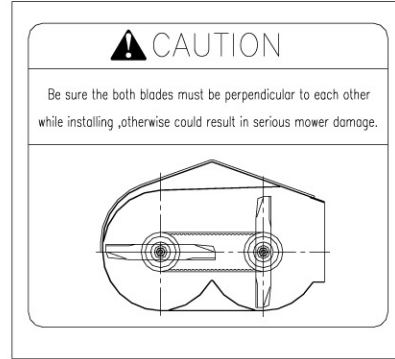

Ref. #	Part#	Description	32
	2808015	Connector, Three (Honda 13HP)	×
	2808016	Connector, Two (Honda 11HP)	×
417	3208011	Wiring Harness, console	×
418	2808005	Blade Switch	×

Decals

430

431

441

432

433

434