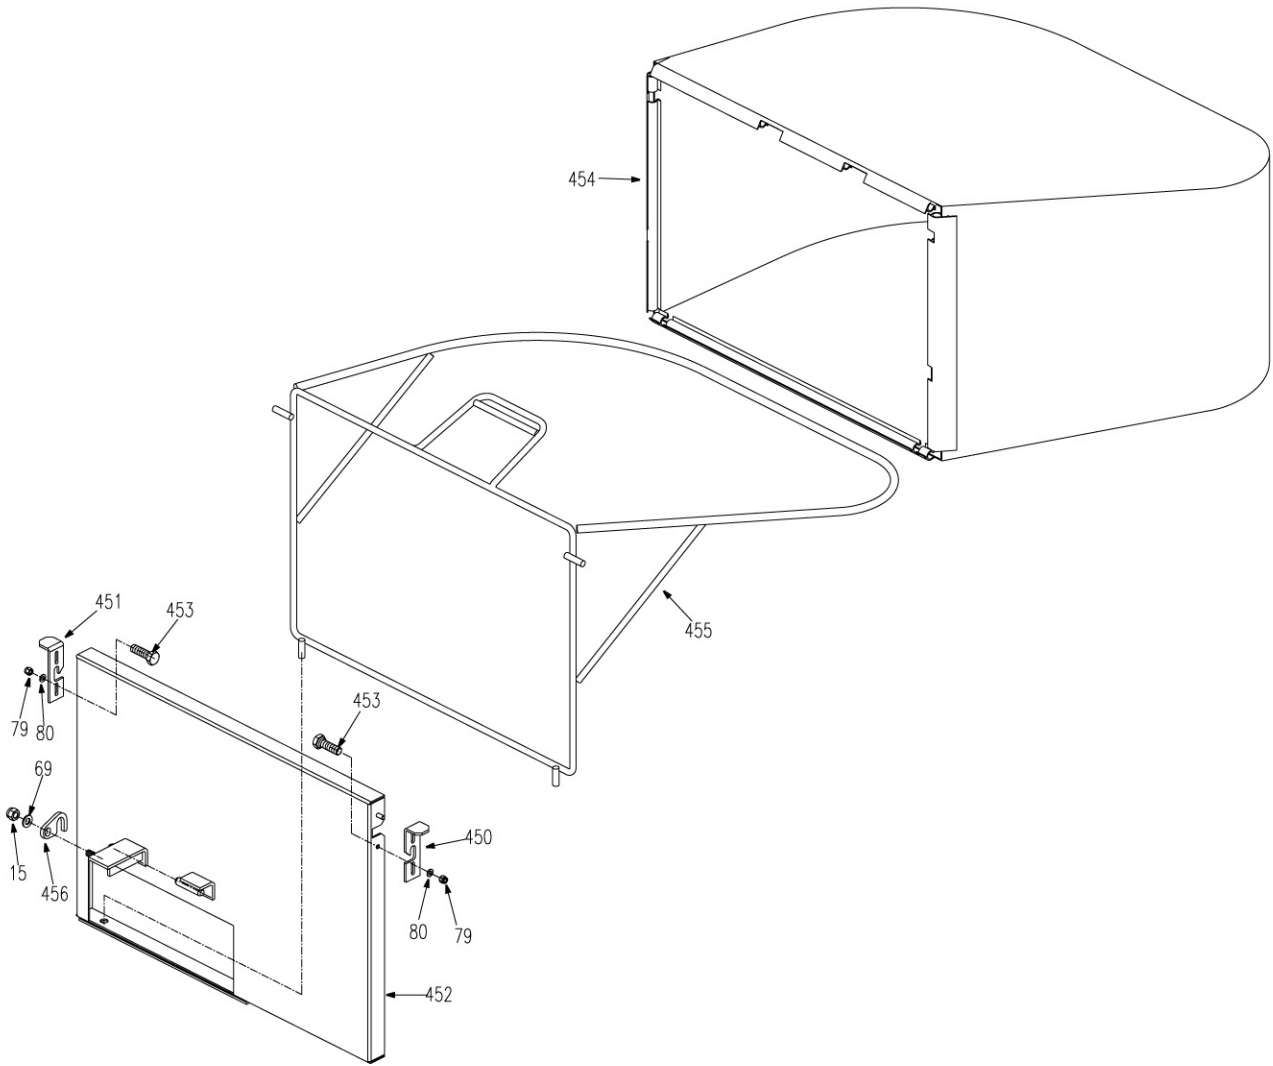

Ref. #	Part#	Description	32	32E
15	B6182-8	Nut M8	×	×
69	B97.1-8	Washer 8	×	×
79	B6182-5	Nut M5	×	×
80	B97.1-5	Washer 5	×	×
450	2802203	Grass Catcher Latch, right	×	×
451	2802202	Grass Catcher Latch, left	×	×
452	3202320	Grass Catcher Wire Frame	×	×
453	B823-520	Hex Hd Bolt M5×20	×	×
454	2802230	Grass Catcher Bag	×	×
455	2802220	Grass Catcher Mount Weldment	×	×
456	3202311	Grass Catcher Latch	×	×