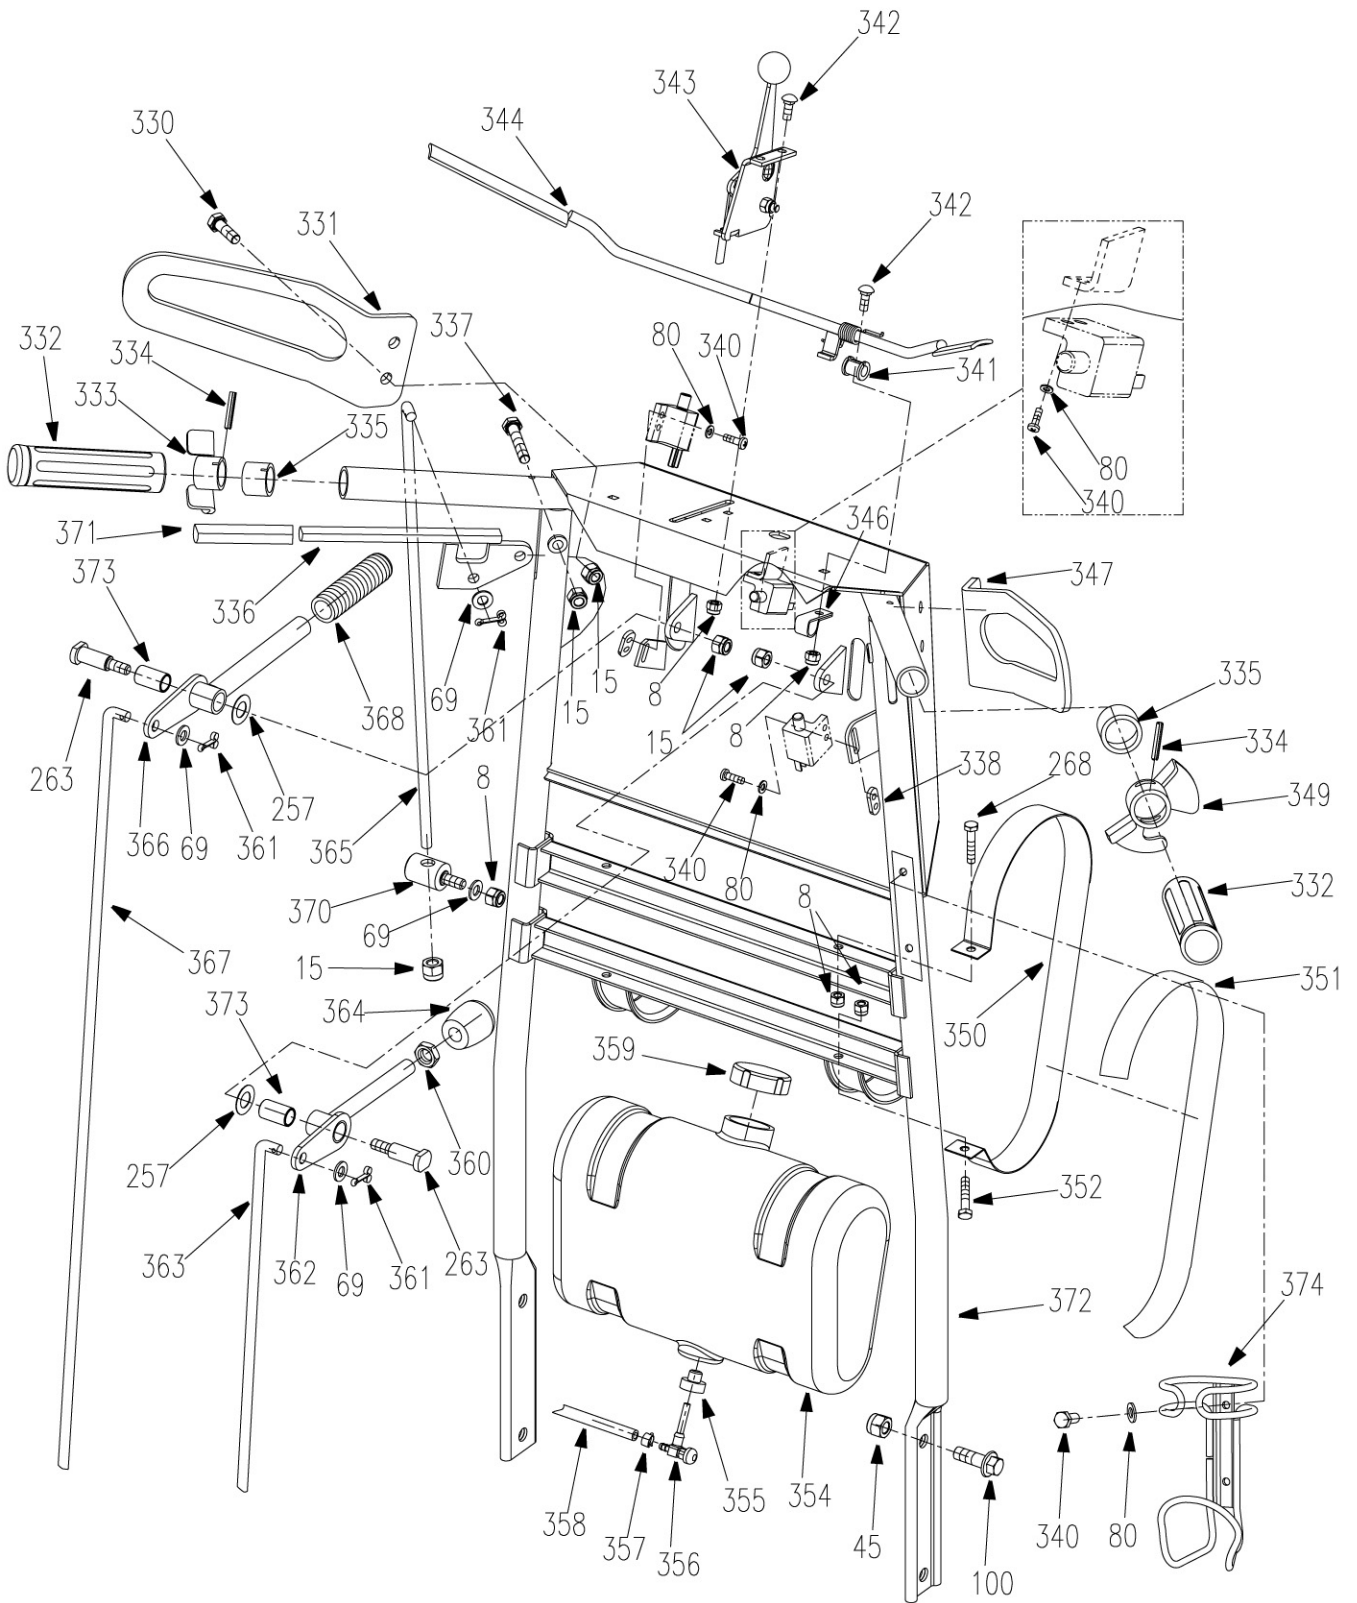

Handle Bar and Console

Handle Bar and Console

Ref. #	Part#	Description	32	32E
8	B6182-6	Nut M6	×	×
15	B6182-8	Nut M8	×	×
45	B6182-10	Nut M10	×	×
69	B97.1-8	Washer 8	×	×
80	B97.1-5	Washer 5	×	×
100	B5787-1025	Hex Hd Bolt M10x25	×	×
257	2806061	Wave Washer	×	×
263	2806055	Pin Axis	×	×
268	B5783-616	Hex Hd Bolt M6x16	×	×
330	B5783-825	Hex Hd Bolt M8x25	×	×
331	3206014	Safty Board, left	×	×
332	3306005	Handle Grip	×	×
333	3206020	Neutral Latch-LH	×	×
334	B879-530	Spring Pin 5x30	×	×
335	3206033	Bushing	×	×
336	3206090	Steering Lever Weldment	×	×
337	B5782-850	Hex Hd Bolt M8x50	×	×
338	5208103	Nut Bracket	×	×
340	B823-516	Hex Hd Bolt M5x16	×	×
341	3206005	Nylon Bushing	×	×
342	B801-616	Hex Hd Bolt M6x16	×	×
343	3306004	Throttle Control Assembly (B&S& Kawasaki)	×	×
	2806105	Throttle Control Assembly(Honda)	×	×
344	3206040	Flameout Handle	×	×
346	3206004	Nylon Bushing Bracket	×	×
347	3206013	Safety Board, right	×	×

Ref. #	Part#	Description	32	32E
348	3206011	Torsion Spring, right	×	×
349	3206030	Neutral Latch-RH	×	×
350	3206012	Fuel Tank Mouting Strap	×	×
351	3306081	Rubber Strip	×	×
352	B5782-625	Hex Hd Bolt M6x25	×	×
354	3307022	Fuel Tank	×	×
355	3307023	Fuel Tank Bushing	×	×
356	3307024	Fuel Line Shut-off	×	×
357	3307025	Hose Clamp	×	×
358	2807005	Fuel Line (B&S)	×	×
	2807075	Fuel Line (Honda& Kawasaki)	×	×
359	3307021	Gas Cap	×	×
360	B6172-12	Nut M12	×	×
361	B91-3220	Split Pin 3.2×20	×	×
362	3206080	Gear Shift Lever	×	×
363	3206006	Shift Control Rod	×	×
364	B4141.13-1240	Knob M12x40	×	×
365	3206008	Brake Control Rod	×	×
366	3206070	Mower Blade Drive Lever	×	×
367	3206007	Blade Control Rod	×	×
368	5206002	Handle Grip	×	×
370	3206017	Swivel Joint	×	×
371	2806097	Handle Grip	×	×
372	3206050	Handle Bar	×	×
373	3303023	Bushing	×	×
374	2806090	Cup Frame	×	×