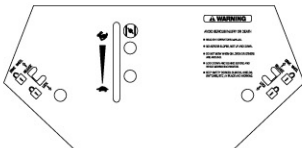

Decals

439

Ref. #	Part#	Description	32	32E
430	8045	Decal, Caution	×	×
431	8926	Decal	×	×
432	8070	Decal	×	×
433	8925	Decal	×	×
434	8046	Decal	×	×
435	8927	World Logo	×	×
436	8929	Decal	×	×
437	8413	Decal, warning	×	×
438	8904	Decal, warning	×	×
439	8928	Decal	×	
440	8930	Decal		×
441	8933	Decal	×	×
442	8931	Decal	×	×
443	8932	Decal	×	×