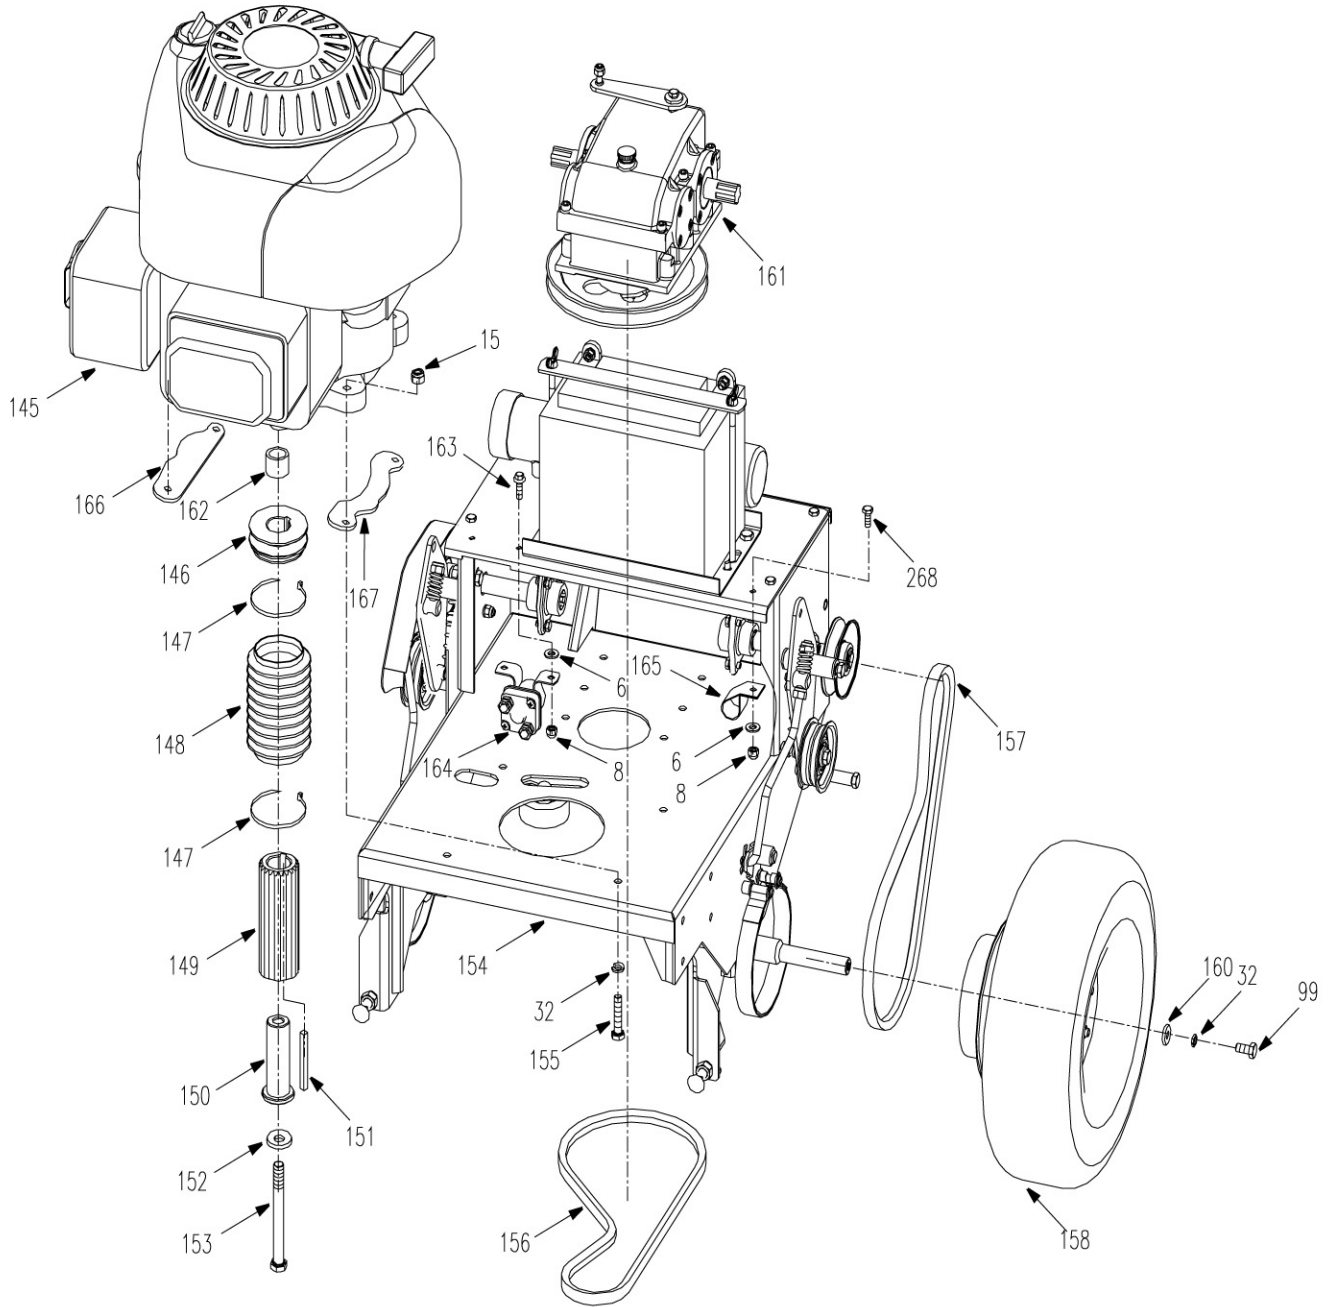

Engine Frame Assembly

Engine Frame Assembly

Ref. #	Part#	Description	32	32E
6	B97.1-6	Washer 6		×
8	B6182-6	Nut M6	×	×
15	B6182-8	Nut M8	×	×
32	B93-8	Washer 8	×	×
99	B5783-816	Hex Hd Bolt M8x16	×	×
145	3300025	Engine B&S 10.5HP Intek I/C -R	×	×
	3300026	Engine B&S 11.5HP Intek I/C -E	×	
	3300027	Engine B&S 13HP Intek I/C -R		×
	3300028	Engine B&S 13HP Intek I/C -E	×	
	3300031	Engine Kawasaki 13HP		×
	3300032	Engine Kawasaki 13HP	×	
	3300035	Engine Honda 11HP GXV340 -R		×
	3300036	Engine Honda 11HP GXV340 -E	×	
	3300037	Engine Honda 13HP GXV390 -R		×
	3300038	Engine Honda 13HP GXV390 -E	×	
146	3607009	Engine Pulley		×
147	5208008	Strip 5x200	×	×
148	3607008	Spacer	×	×
149	3607005	Spline Housing, outer	×	×
150	3607006	Bushing	×	×

Ref. #	Part#	Description	32	32E
151	3607004	Key	×	×
152	3307011	Wing Washer	×	×
153	3607007	Hex Hd Bolt 7/16-20UNFx4.5	×	×
154	3203000	Engine Frame Assembly	×	×
155	B5783-845	Hex Hd Bolt M8x45 (Honda)	×	×
	2200020A	JH Hex Hd Bolt (Honda)	×	×
	B5783-840	Hex Hd Bolt M8x40 (B&S & Kawasaki)	×	×
156	3200001	Transmission Drive Belt	×	×
157	4800006	Drive Belt KC-A-37	×	×
158	3205000	Drive Wheel Assembly	×	×
160	2800006	Washer	×	×
161	3204000	Transmission	×	×
162	3607002	Spacer (B&S & Kawasaki)	×	×
	3207002	Spacer (Honda)	×	×
163	B5787-620	Hex Hd Bolt M6x20		×
164	2808105	Star-up Relay (B&S & Kawasaki)		×
165	2803055	Hose Clamp	×	×
166	2803080	Plate, right (Honda)	×	×
167	2803079	Plate, left (Honda)	×	×
268	B5783-616	Hex Hd Bolt M6x16	×	×