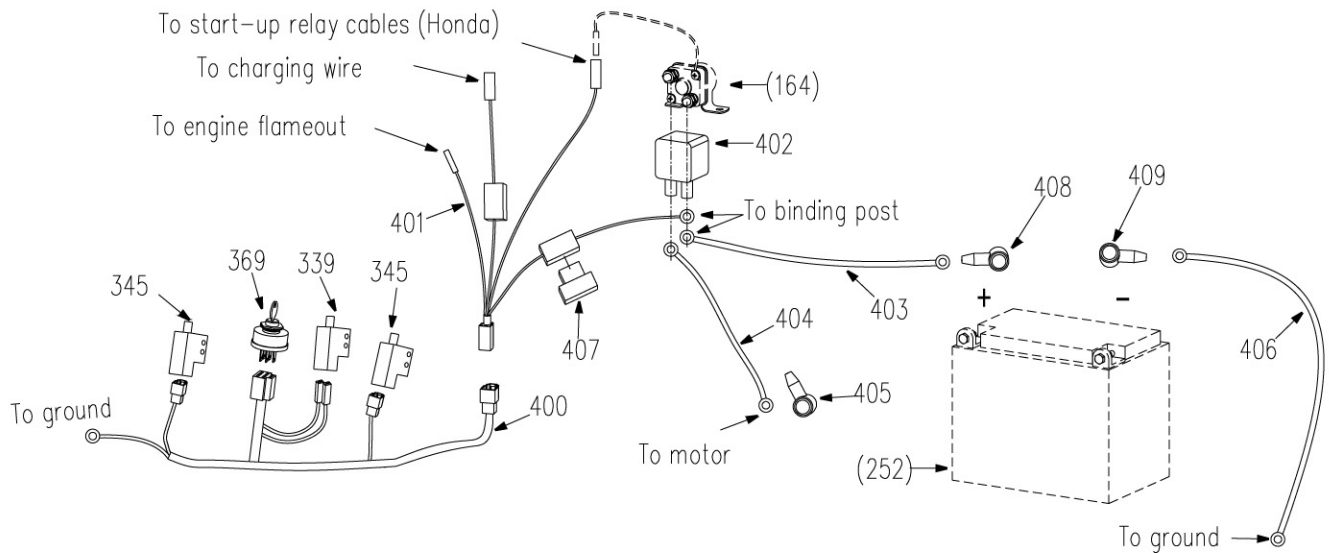

Electrial Start-up Wiring Harness

Ref. #	Part#	Description	32E
164	2808105	Start-Up Relay (B&S& Kawasaki)	×
252	5208002	Battery 12V	×
339	5208012	Pressure Switch	×
345	5208015	Park Brake Switch	×
369	2808109	Ignition Switch	×
400	3208022	Wiring Harness, Handle	×
401	2808119	Wiring Harness, console (B&S)	×
	3338115	Wiring Harness, console (Kawasaki)	×
	2808135	Wiring Harness, console (Honda)	×
402	2808104	Start-Up Relay Grip (B&S& Kawasaki)	×

Ref. #	Part#	Description	32E
403	2808103	Positive Pole Grip (B&S& Kawasaki)	×
	2808132	Positive Pole Grip (Honda)	×
404	2808106	Motor Pole Cable (B&S)	×
	3338104	Motor Pole Cable (Kawasaki)	×
405	2808107	Sheath	×
406	2808110	Negative Pole Grip (B&S&Honda)	×
	3338105	Negative Pole Grip (Kawasaki)	×
407	3208043	Fuse 5A (B&S&Honda)	×
	3208042	Fuse 15A (Kawasaki)	×
408	3312032	Positive Sheath	×
409	3312031	Negative Sheath	×