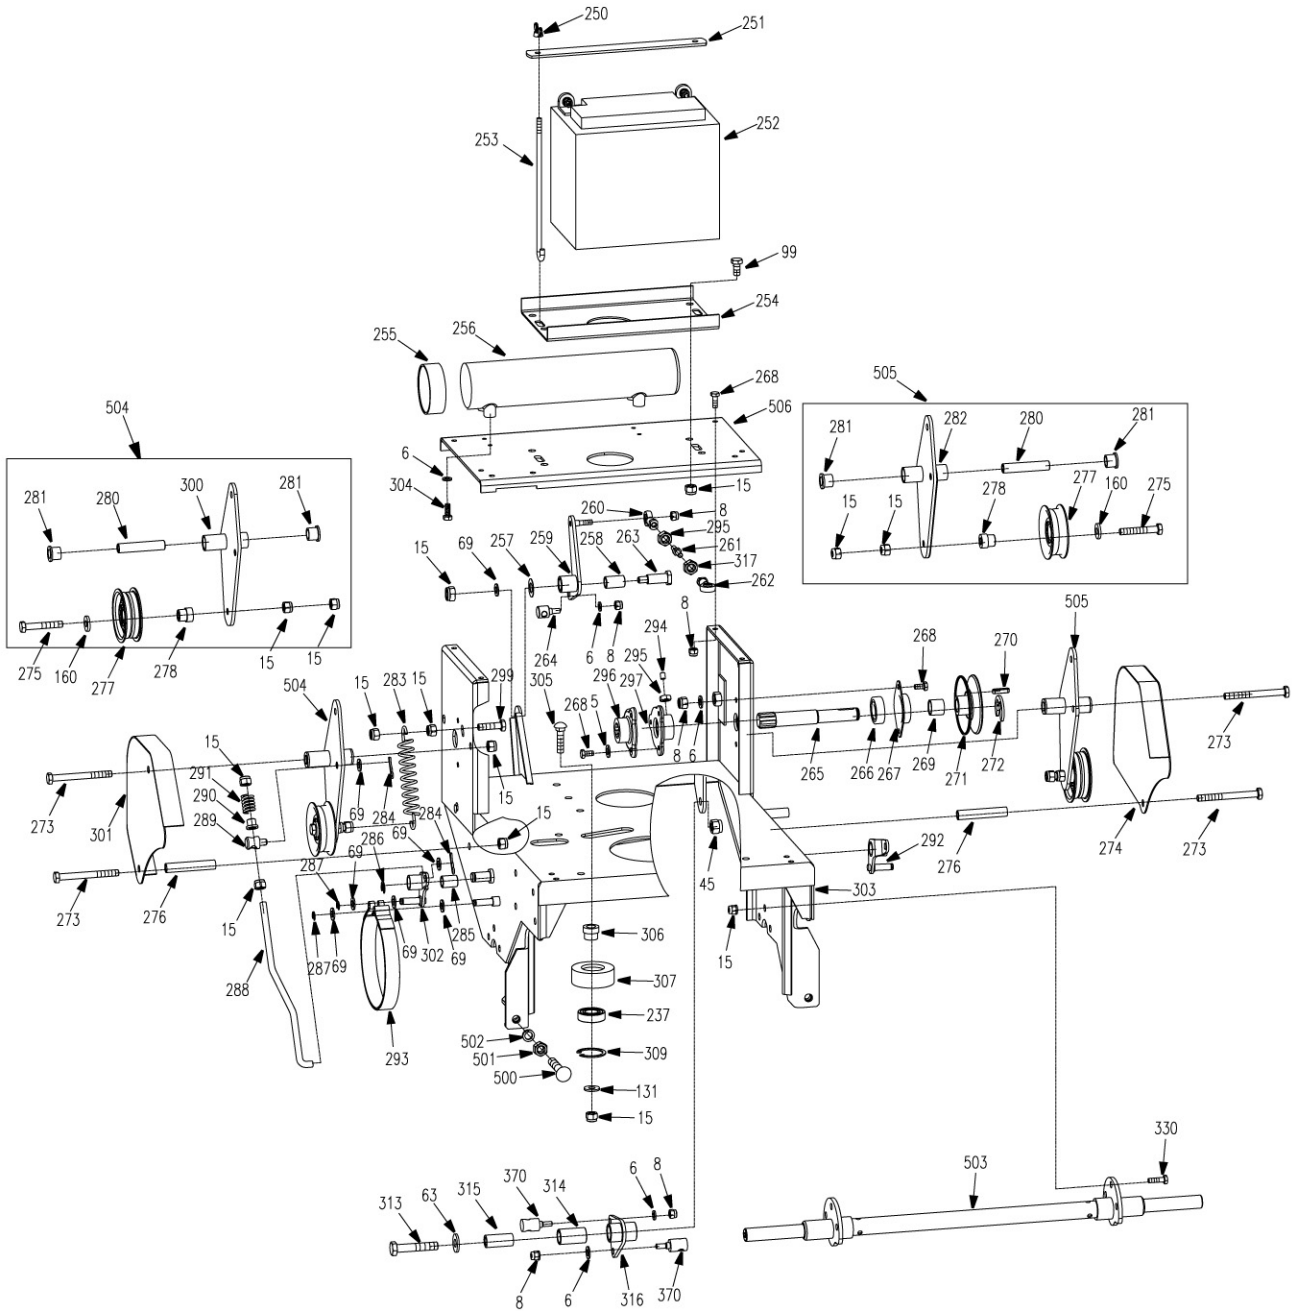

Console Frame Assembly

Console Frame Assembly

Ref. #	Part#	Description	32	32E	Ref. #	Part#	Description	32	32E
6	B97.1-6	Washer 6	×	×	281	2800033	Bushing	×	×
8	B6182-6	Nut M6	×	×	282	3203121	Idler Bracket Weldment, RH	×	×
5	B93-6	Washer 6	×	×	283	3333068	Tension Spring	×	×
15	B6182-8	Nut M8	×	×	284	XSZ56-1-17	Pin	×	×
45	B6182-10	Nut 10	×	×	285	3303141	Nylon Bushing	×	×
63	3302058	Washer 10	×	×	286	B896-8	Snap Ring 8	×	×
69	B91.1-8	Washer 8	×	×	287	B896-6	Snap Ring 6	×	×
99	B5783-816	Hex Hd Bolt M8x16	×	×	288	3203010	Brake Lever	×	×
131	3303018	Washer	×	×	289	3203011	Swivel Joint	×	×
160	2800006	Washer	×	×	290	2806010	Bushing	×	×
237	B276-6003RS	Bearing 6003-2RS	×	×	291	2800017	Compression Spring	×	×
250	B62-6	Nut M6		×	292	2803008	Brake Lever Weldment, left	×	×
251	3203004	Battery Strap		×	293	3303002	Brake Band	×	×
252	5208002	12V Battery		×	294	B77-610	Hex Hd Bolt M6x10	×	×
253	5208203	Hook Rod		×	295	B6172-6	Nut M6	×	×
254	3203005	Battery Bracket		×	296	2800062	Connect Housing (2)	×	×
255	2800052	Cap-Tool Kit	×	×	297	2800061	Connect Housing (1)	×	×
256	2800051	Tool Kit	×	×	299	B5783-830	Hex Hd Bolt M8x30	×	×
257	2806061	Wave Washer	×	×	300	3203111	Idler Bracket Weldment, RH	×	×
258	3303023	Nylon Bushing	×	×	301	3203085	Saft Board, right	×	×
259	2803007	Shift Pivot Arm Weldment	×	×	302	2803012	Brake Lever Weldment, right	×	×
260	3303008	Rod End Bearing M6	×	×	303	3203050	Engine Frame Weldment	×	×
261	2803006	Screw	×	×	304	B5285-6313F	F Screw ST6.3×13	×	×
262	3303021	Rod End Bearing M6, Levo	×	×	305	B12-835	Hex Hd Bolt M8x35	×	×
263	2806055	Axis Pin	×	×	306	3203007	Bushing	×	×
264	3306015	Trunnion	×	×	307	2803011	Idler Pulley	×	×
265	3203008	Output Shaft	×	×	309	B893.1-35	Snap Ring 35	×	×
266	99502H	Bearing 99502H-2RS	×	×	313	B5782-1055	Hex Hd Bolt M10x55	×	×
267	2800011	Spindle Housing	×	×	314	3303037	Bushing	×	×
268	B5783-616	Hex Hd Blot M6x16	×	×	315	2803016	Bushing	×	×
269	2800013	Spacer	×	×	316	3203130	Idler Bracket Weldment	×	×
270	B1096-522	Pin 5x22			317	B6172-6L	Nut M6 left	×	×
271	2800010	Transmission Pulley Weldment	×	×	330	B5783-825	Hex Hd Bolt M8x25	×	×
272	B896-12	Split Washer 12	×	×	370	2800019	Screw Pin	×	×
273	B5782-880	Hex Hd Blot M8x80	×	×	500	3603014	Bolt	×	×
274	3203080	Safety Board, left	×	×	501	B6170-10	Nut M10	×	×
275	B5783-850	Hex Hd Blot M8x50	×	×	502	B93-10	Washer 10	×	×
276	3203006	Spacer	×	×	503	3203070	Axle Weldment	×	×
277	2800034	Idler Pulley Weldment	×	×	504	3203110	Idler Pulley ASM, RH	×	×
278	2800035	Bushing	×	×	505	3203120	Idler Pulley ASM, LH	×	×
280	2800032	Idler Sleeve	×	×	506	3203012	Cover	×	×