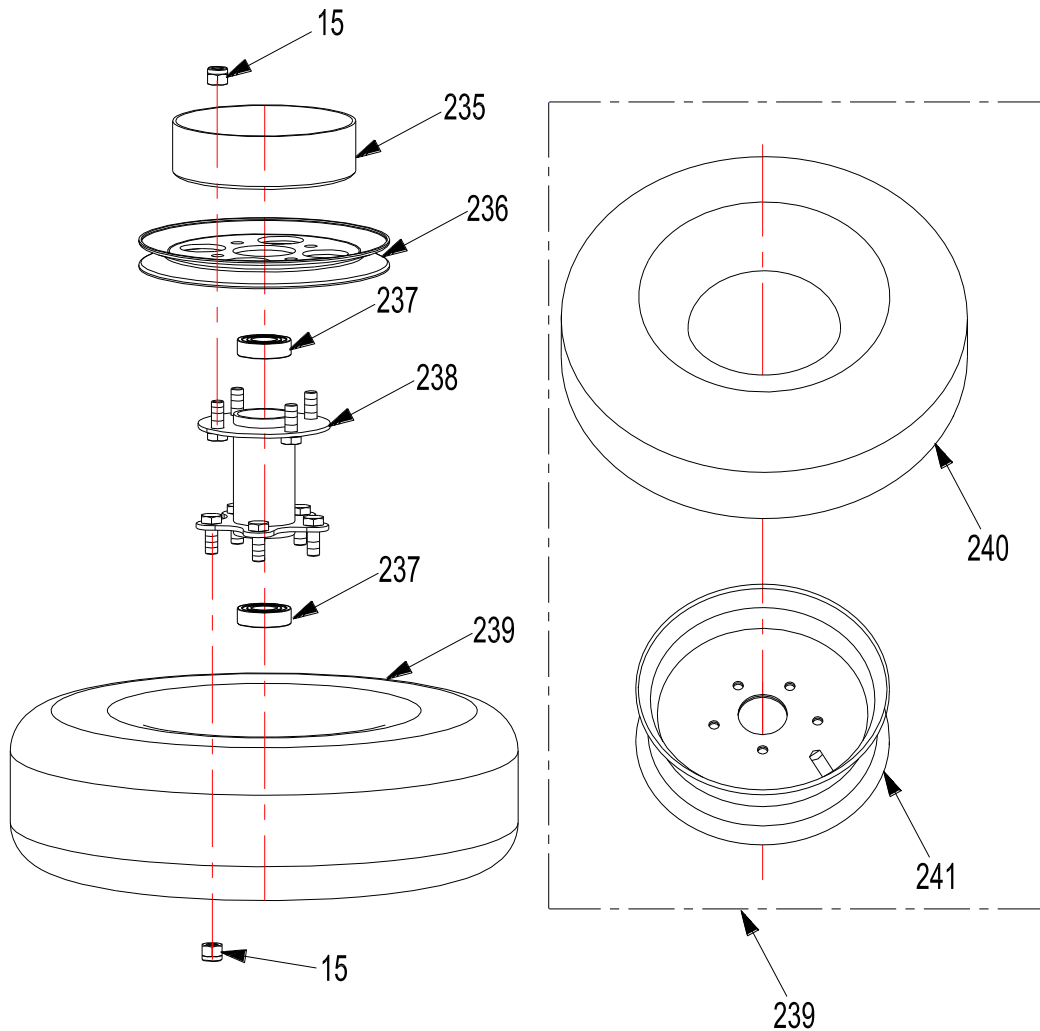

Drive Wheel Assembly

Ref.#	Part#	Description	32	32E
15	B6182-8	Locknut M8	×	×
235	2805009	Brake Hub	×	×
236	2805002	Wheel Drive Pulley	×	×
237	B276-6003RS	Bearing 6003-2RS	×	×
238	3205010	Wheel Hub Weldment	×	×
239	2805012	Drive Tire and Rim Assembly	×	×
	2805014	Tire	×	×
	2805013	Rim	×	×