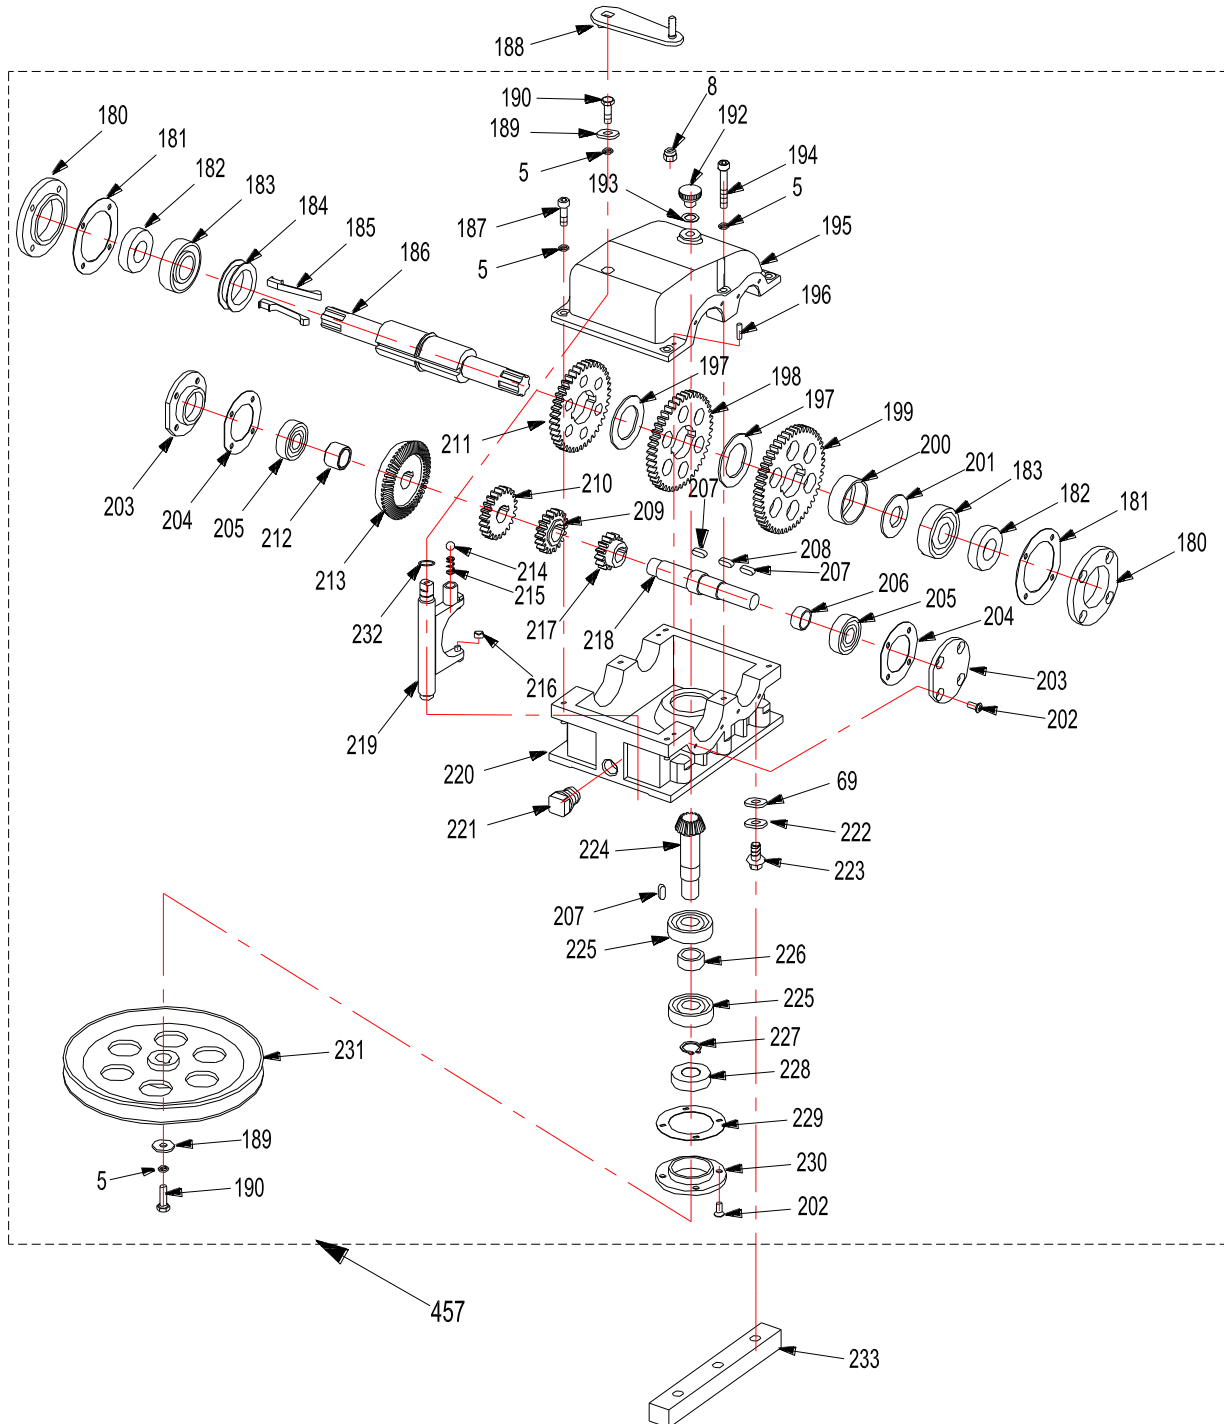

Transmission Assembly

Transmission Assembly

Ref.#	Part#	Description	32	32E
5	B93-6	Split Lock Washer M6	×	×
8	B6182-6	Locknut M6	×	×
69	B97.1-8	Flat Washer M8	×	×
180	3304019	Bearing Cover-Output	×	×
181	3304020	Seal Ring	×	×
182	B9877.1-204010	Oil Seal FB 20×40×10B	×	×
183	B276-6204	Bearing 6204	×	×
184	2804019	Shift Spacer	×	×
185	2804016	Sliding Key	×	×
186	2804008	Output Shaft	×	×
187	3300187	Screw 1/4-20×3/4	×	×
188	2804025	Shift Arm Weldment	×	×
189	3304014	Washer	×	×
190	3300198	Hex Hd Bolt 1/4-20×3/4	×	×
192	3304009	Breather Plug	×	×
193	3304008	Seal Ring	×	×
194	3300188	Screw 1/4-20×1-5/8	×	×
195	2804004	Transmission Case-Top	×	×
196	B117-416	Roll Pin 4×16	×	×
197	3304053	Washer	×	×
198	2804007	Medium Gear	×	×
199	2804017	Low Speed Gear	×	×
200	2804003	Shift Spacer	×	×
201	3304054	Spacer	×	×
202	3300124	Screw 10-24×1/2	×	×
203	3304015	Bearing Cover-Countershaft	×	×
204	3304016	Seal Ring	×	×
205	B276-6202	Bearing 6202	×	×
206	2804001	Shift Spacer	×	×

Ref.#	Part#	Description	32	32E
207	B1096-514	Key 5×14	×	×
208	B1096-516	Key 5×16	×	×
209	2804005	Medium Gear	×	×
210	2804020	High-speed Gear	×	×
211	2804009	High-speed Gear	×	×
212	3304042	Bushing	×	×
213	3304041U	Taper Ring Gear	×	×
214	B308-5/16	Detent Steel Ball 5/16	×	×
215	2804038	Detent Spring	×	×
216	2804012	Roller	×	×
217	2804006	Low Speed Gear	×	×
218	2804002	Countershaft	×	×
219	2804013	Shift Rod & Fork	×	×
220	3304001U	Transmission Case- Bottom	×	×
221	3304007	Oil Drain Plug	×	×
222	B861.1-8	Internal Tooth Lock Washer M8	×	×
223	3300106	Hex Hd Bolt 5/16-18×3/4	×	×
224	3304031U	Bevel Gear	×	×
225	3300161	Bearing 6203	×	×
226	3304032	Bushing	×	×
227	B894.1-17	Snap Ring M17	×	×
228	B9877.1-173510	Oil Seal FB 17×35×10B	×	×
229	3304011	Input Shaft Seal Ring	×	×
230	3304012	Input Shaft Bearing Cover	×	×
231	3304013	Transmission Input Pulley	×	×
232	B3452.1-8.75×1.8	O Ring 8.75×1.8	×	×
233	3204001	Backing Plate	×	×
457	AS28005	Transmission Assembly	×	×