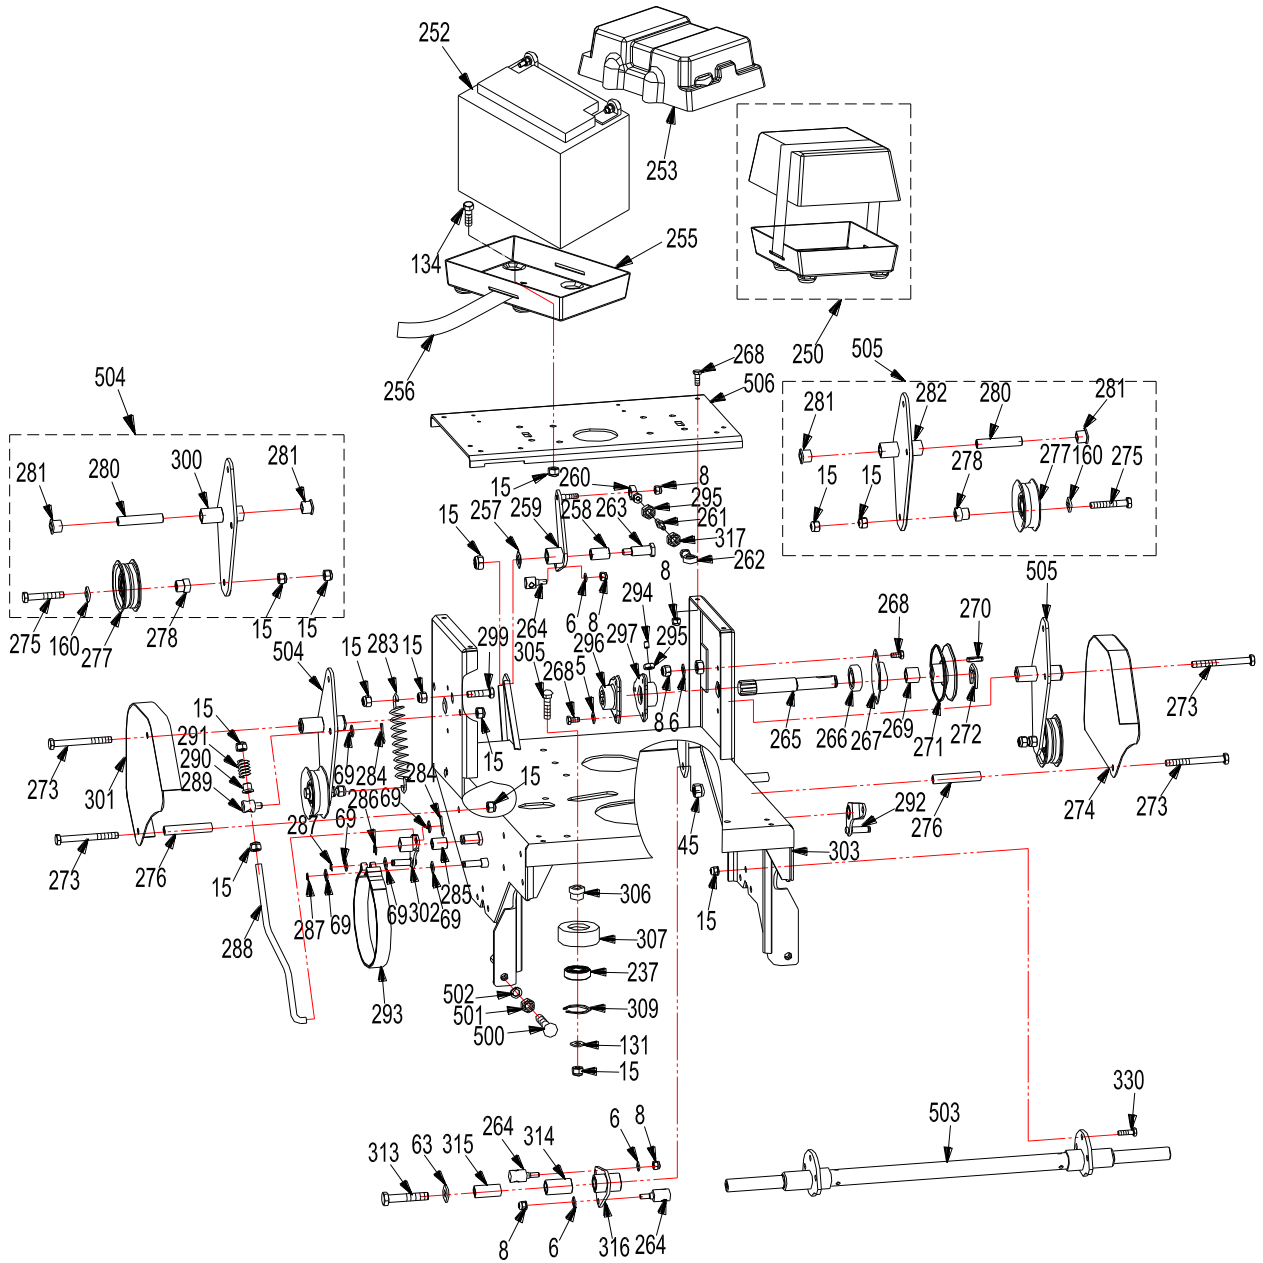

WORLDLAWN®

Rear Frame Assembly

WORLDLAWN®

Rear Frame Assembly

Ref.#	Part#	Description	32	32E
6	B97.1-6	Flat Washer M6	×	×
8	B6182-6	Locknut M6	×	×
5	B93-6	Split Lock Washer M6	×	×
15	B6182-8	Locknut M8	×	×
45	B6182-10	Locknut M10	×	×
63	3302058	Washer M10	×	×
69	B97.1-8	Flat Washer M8	×	×
131	3303018	Washer	×	×
134	B5783-820	Hex Hd Bolt M8×20	×	×
160	2800006	Washer	×	×
237	B276-6003RS	Bearing 6003-2RS	×	×
250	3603180	Battery Cover Assembly	×	×
252	5208002	12V Battery	×	×
253	363345-1	Battery Cover Lid	×	×
255	363345-2	Battery Cover Base	×	×
256	363349	Strap	×	×
257	2806061	Disc Spring Washer M8	×	×
258	3303023	Nylon Bushing	×	×
259	2803007	Shift Pivot Arm Weldment	×	×
260	3303008	Rod End Bearing M6	×	×
261	2803006	Screw	×	×
262	3303021	Rod End Bearing M6,Levo	×	×
263	2806055	Axis Pin	×	×
264	3306015	Gear Shift Connector	×	×
265	3203008	Output Shaft	×	×
266	99502H	Bearing 99502H-2RS	×	×
267	2800011	Spindle Housing	×	×
268	B5783-616	Hex Hd Bolt M6×16	×	×
269	2800013	Bushing	×	×
270	B1096-522	Key 5×22		
271	2800010	Transmission Pulley Weldment	×	×
272	B896-12	Snap Ring M12	×	×
273	B5782-880	Hex Hd Bolt M8×80	×	×
274	3203080	Left Belt Cover	×	×
275	B5783-850	Hex Hd Bolt M8×50	×	×
276	3203006	Spacer	×	×
277	2800034	Idler Pulley Weldment	×	×
278	2800035	Bushing	×	×
280	2800032	Sleeve	×	×

Ref.#	Part#	Description	32	32E
281	2800033	Olite Bronze Bearing	×	×
282	3203121	Left Idler Bracket Weldment	×	×
283	3333068	Tension Spring	×	×
284	XSZ56-1-17	Pin	×	×
285	3303141	Nylon Bushing	×	×
286	B896-8	Snap Ring M8	×	×
287	B896-6	Snap Ring M6	×	×
288	3203010	Brake Lever	×	×
289	3203011	Swivel Joint	×	×
290	2806010	Bushing	×	×
291	2800017	Compression Spring	×	×
292	2803008	Left Brake Lever Weldment	×	×
293	3303002	Brake Band	×	×
294	B77-610	Hex Hd Bolt M6×10	×	×
295	B6172-6	Locknut M6	×	×
296	2800062	Terminal Pad (2)	×	×
297	2800061	Terminal Pad (1)	×	×
299	B5783-830	Hex Hd Bolt M8×30	×	×
300	3203111	Right Idler Bracket Weldment	×	×
301	3203085	Right Belt Cover	×	×
302	2803012	Right Brake Lever Weldment	×	×
303	3203050	Engine Frame Weldment	×	×
305	B12-835	Hex Hd Bolt M8×35	×	×
306	3203007	Bushing	×	×
307	2803011	Idler Pulley	×	×
309	B893.1-35	Snap Ring M35	×	×
313	B5782-1055	Hex Hd Bolt M10×55	×	×
314	3303037	Bushing	×	×
315	2803016	Bushing	×	×
316	3203130	Idler Bracket Weldment	×	×
317	B6172-6L	Locknut M6	×	×
330	B5783-825	Hex Hd Bolt M8×25	×	×
500	3603014	Bolt	×	×
501	B6170-10	Nut M10	×	×
502	B93-10	Washer M10	×	×
503	3203070	Axle Weldment	×	×
504	3203110	Right Idler Pulley Assembly	×	×
505	3203120	Left Idler Pulley Assembly	×	×
506	3203012	Battery Base Mounting Plate	×	×