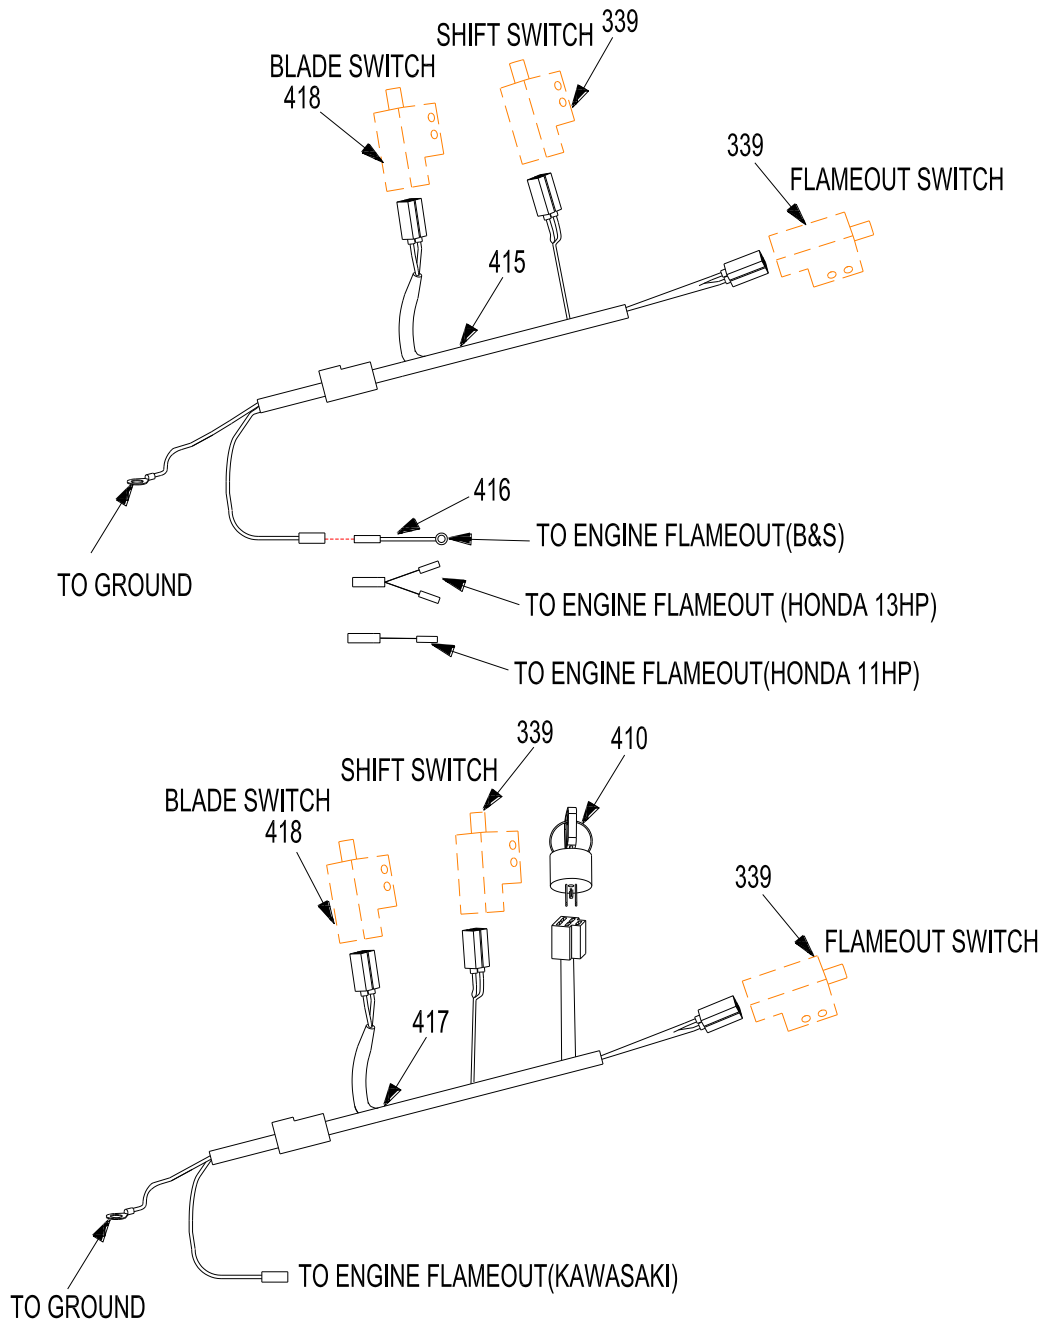

WORLDLAWN®

Recoil Start-up Wiring Harness

Ref.#	Part#	Description	32
339	5208012	Pressure Switch	×
410	4807003	Key Switch (Kawasaki)	×
415	3208001	Wiring Harness, Console	×
416	2808014	Engine Flameout Wire (B&S)	×

Ref.#	Part#	Description	32
	2808015	Connector, three way (Honda 13HP)	×
	2808016	Connector, two way (Honda 11HP)	×
417	3208011	Wiring Harness	×
418	2808005	Blade Switch	×