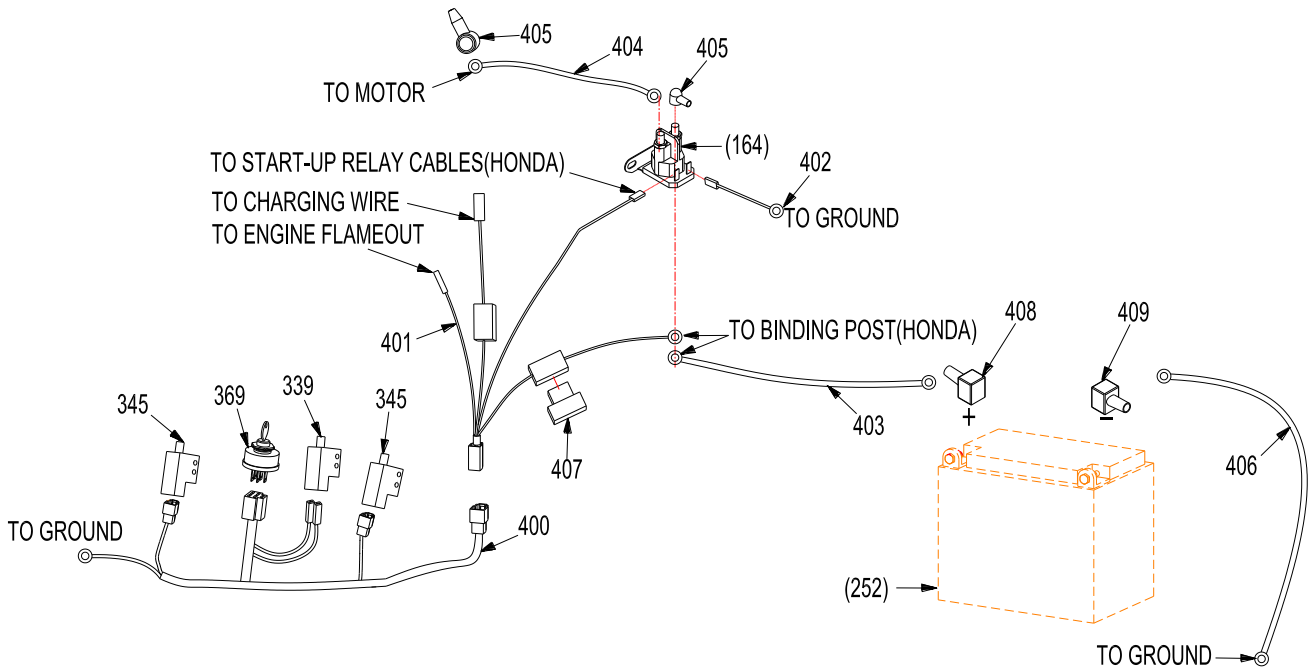

Electrical Start-up Wiring Harness

Ref.#	Part#	Description	32E
164	2808105	Start-Up Relay (B&S& Kawasaki)	×
252	5208002	Battery 12	×
339	5208012	Pressure Switch	×
345	5208015	Park Brake Switch	×
369	2808109	Ignition Switch	×
400	3208022	Wiring Harness, Handle (Kawasaki, B&S11HP, Honda)	×
	3208052	Wiring Harness, Handle (B&S 13.5HP)	
401	3208024	Wiring Harness, Console (B&S 11HP)	×
	3208045	Wiring Harness, Console (Kawasaki)	×
	3208055	Wiring Harness, Console (B&S 13.5HP)	
	2808135	Wiring Harness, Console (Honda)	×

Ref.#	Part#	Description	32E
402	3208053	Ground Wire	×
403	3609003	Positive Cable (B&S& Kawasaki)	×
	3609003	Positive Cable (Honda)	×
404	2808106	Power Wire (B&S)	×
	3338104	Power Wire (Kawasaki)	×
405	2808107	Terminal Insulator	×
406	5208013	Negative Cable (B&S&Honda)	
	5208013	Negative Cable (Kawasaki)	
407	3208043	Fuse 7.5A (B&S&Honda)	×
	5208007	Fuse 20A (Kawasaki)	
408	3312032	Battery Boot (Positive)	
409	3312031	Battery Boot (Negative)	×