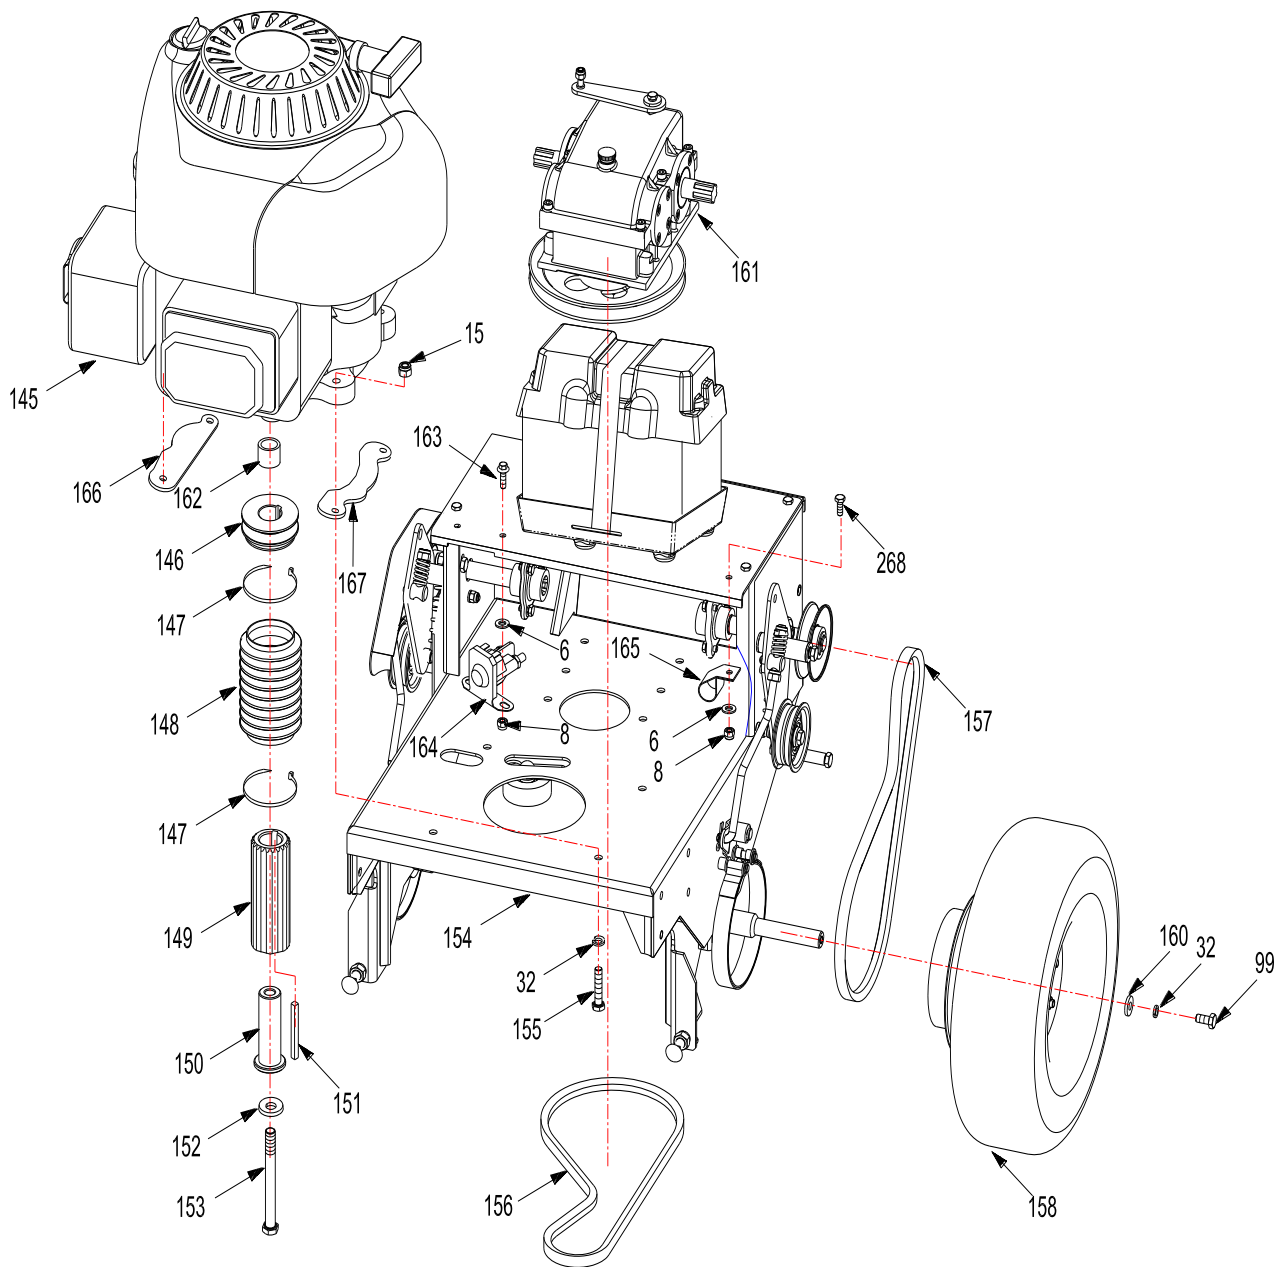

WORLDLAWN®

Engine Frame Assembly

WORLDLAWN®

Engine Frame Assembly

Ref.#	Part#	Description	32	32E	Ref.#	Part#	Description	32	32E
6	B97.1-6	Flat Washer M6		×	151	3607004	Key	×	×
8	B6182-6	Locknut M6	×	×	152	3307011	Disc Spring Washer	×	×
15	B6182-8	Locknut M8	×	×	153	3607007	Hex Hd Bolt 7/16-20UNF×4.5	×	×
32	B93-8	Split Lock Washer M8	×	×	154	3203000A	Engine Frame Assembly	×	×
99	B5783-816	Hex Hd Bolt M8×16	×	×	155	B5783-845	Hex Hd Bolt M8×45 (Honda)	×	×
145	3300025	Engine B&S 10.5HP Intek I/C -R	×	×		2200020A	JH Hex Hd Bolt (Honda)	×	×
	3300026	Engine B&S 11.5HP Intek I/C -E	×			B5783-840	Hex Hd Bolt M8×40 (B&S &Kawasaki)	×	×
	3300027	Engine B&S 13HP Intek I/C -R		×	156	3200001	Transmission Drive Belt	×	×
	3300028	Engine B&S 13HP Intek I/C -E	×		157	3200002	Drive Belt KC-A-37 (Wheel Drive Belt)	×	×
	3300031	Engine Kawasaki 13HP		×	158	3205000	Drive Wheel Assembly	×	×
	3300032	Engine Kawasaki 13HP	×		160	2800006	Washer	×	
	3300035	Engine Honda 11HP GXV340 -R		×	161	3204000	Transmission	×	×
	3300036	Engine Honda 11HP GXV340 -E	×		162	3607002	Spacer (B&S &Kawasaki)	×	×
	3300037	Engine Honda 13HP GXV390 -R		×		3207002	Spacer (Honda)	×	×
	3300038	Engine Honda 13HP GXV390 -E	×		163	B5787-620	Hex Hd Bolt M6×20		×
146	3607009	Transmission Drive Pulley		×	164	5208043	Start-up Relay (B&S & Kawasaki)		×
147	5208008	Plastic Tie 5×200	×	×	165	2803055	Hose Clamp	×	×
148	3607008	Rubber Boot	×	×	166	2803080	Right Backing Plate (Honda)	×	×
149	3607005B	Outer Spline Housing	×	×	167	2803079	Left Backing Plate (Honda)	×	×
150	3607006	Flange Bushing	×	×	268	B5783-616	Hex Hd Bolt M6×16	×	×