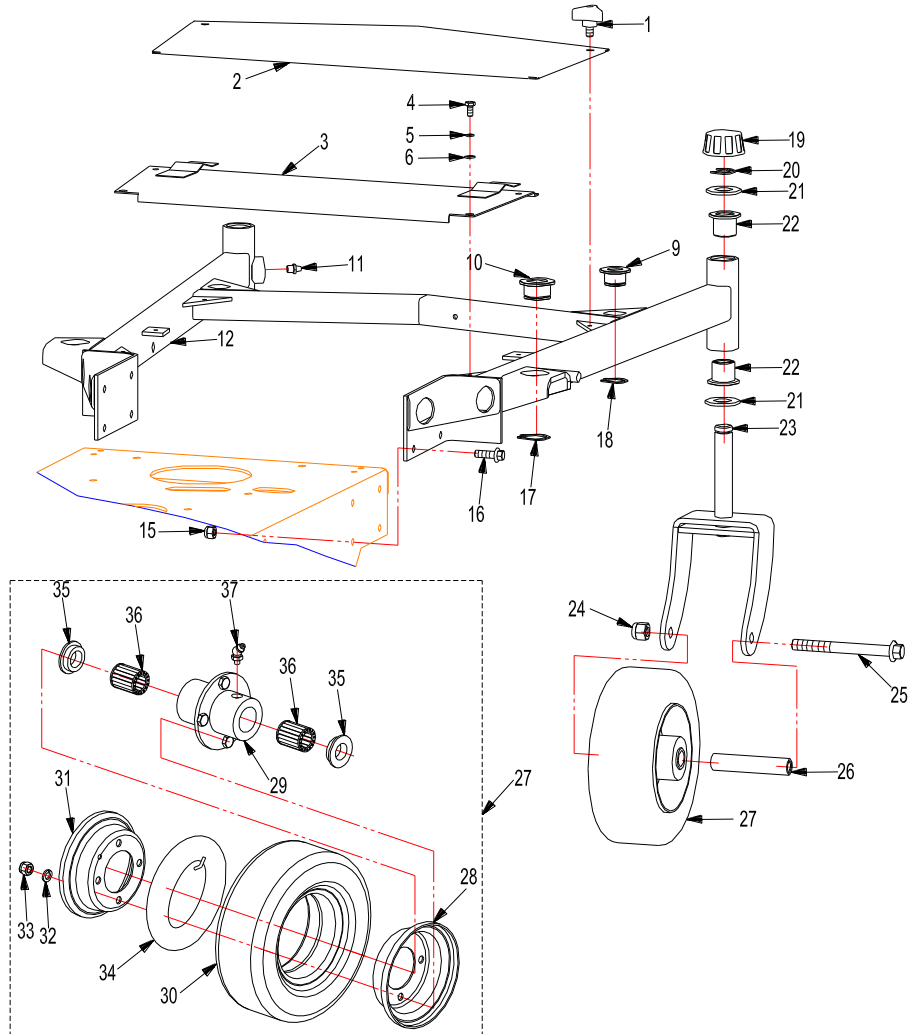

Front Frame Assembly

Ref.#	Part#	Description	32	32E
1	3302190	3-Arm Knob	×	×
2	3200005	Front Belt Cover	×	×
3	3200010	Rear Belt Cover Assembly	×	×
4	B818-610	Screw M6x10	×	×
5	B93-6	Split Lock Washer M6	×	×
6	B97.1-6	Flat Washer M6	×	×
8	B6182-6	Locknut M6	×	×
9	3201004	Flange Bushing	×	×
10	3201003	Flange Bushing	×	×
11	B1152-8	Grease Fitting M8	×	×
12	3201020	Caster Mount Weldment	×	×
15	B6182-8	Locknut M8	×	×
16	B5787-825	Hex Hd Bolt M8x25	×	×
17	B894.1-30	Snap Ring M30	×	×
18	B894.1-24	Snap Ring M24	×	×
19	3200011	Cover	×	×
20	B896-15	Snap Ring M15	×	×

Ref.#	Part#	Description	32	32E
21	3201005	Washer	×	×
22	3301003	Oilite Bronze Bushing	×	×
23	3201010	Caster Wheel Yoke	×	×
24	B6182-12	Locknut M12	×	×
25	B5787-12120	Hex Hd Bolt M12x120	×	×
26	3301004	Axle Tube	×	×
27	3301050	Caster Wheel 8" x3"	×	×
28	3301051	Rim -Left	×	×
29	3301054	Wheel Hub Weldment	×	×
30	3301052	Tire	×	×
31	3301056	Rim -Right	×	×
32	B93-8	Split Lock Washer M8	×	×
33	B6170-8	Locknut M8	×	×
34	3301057	Inner Tube	×	×
35	3331008	Flange Bushing	×	×
36	3301053	Bearing	×	×
37	3301055	Grease Fitting M6, 45 °	×	×