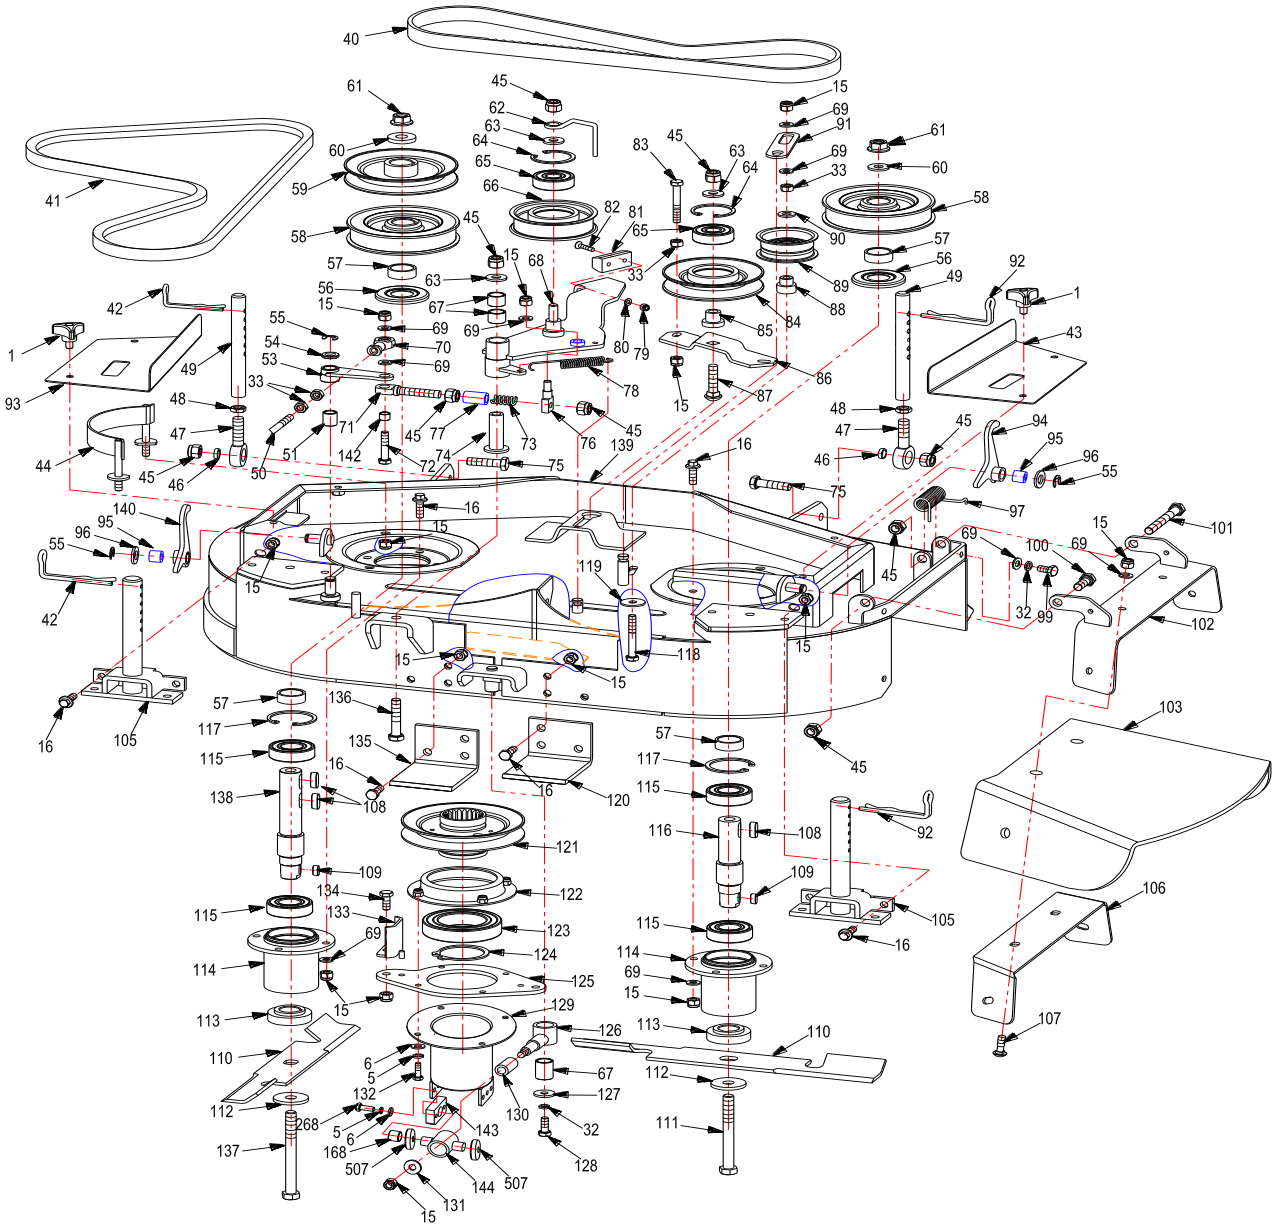

Mower Deck Assembly

WORLDLAWN®

Mower Deck Assembly

Ref.#	Part#	Description	32	32E	Ref.#	Part#	Description	32	32E
1	3302190	3-Arm Knob	×	×	90	B97.1-10	Flat Washer M10	×	×
5	B93-6	Split Lock Washer M6	×	×	91	3202011	Connecting Plate	×	×
6	B97.1-6	Flat Washer M6	×	×	92	4800008	Height Adjustment Pin, RH	×	×
15	B6182-8	Locknut M8	×	×	93	3202005	Left Belt Cover	×	×
16	B5787-825	Hex Hd Bolt M8×25	×	×	94	3202225	Right Deck Hook Weldment	×	×
32	B93-8	Split Lock Washer M8	×	×	95	3202024	Bushing	×	×
33	B6170-8	Locknut M8	×	×	96	B97.1-12	Washer M12	×	×
40	3202008	Timing Belt	×	×	97	3202001	Spring	×	×
41	2800015B	Blade Drive Belt	×	×	99	B5783-816	Hex Hd Bolt M8×16	×	×
42	4800007	Height Adjustment Pin, LH	×	×	100	B5787-1025	Hex Hd Bolt M10×25	×	×
43	3202009	Right Belt Cover	×	×	101	B5782-1090	Hex Hd Bolt M10×90	×	×
44	3202095	Belt Guide Bracket	×	×	102	3202123	Deflector Shield Weldment	×	×
45	B6182-10	Locknut M10	×	×	103	3202121	Deflector Shield	×	×
46	4801302	Spacer	×	×	105	3202250	Height Adjustment Weldment Rear	×	×
47	B9163-JK10C	Bearing SABJK10C	×	×	106	3202122	Deflector Shield Support Bracket	×	×
48	B6172-10	Nut M10	×	×	107	B801-825	Hex Hd Bolt M8×25	×	×
49	3202091	Height Adjustment Rod Front	×	×	108	B1096-822	Key 8×22	×	×
50	3333012	Blade Engage Control Rod	×	×	109	B1096-614	Key 6×14	×	×
51	B2685-121618	Bearing 12×16×18	×	×	110	3202004	Blade	×	×
53	3202261	Connecting Rod Arm Weldment	×	×	111	2802019	Right Blade Bolt M12	×	×
54	2802086	Washer	×	×	112	3302008	Disc Spring Washer M12	×	×
55	B896-9	Snap Ring M9	×	×	113	2802018	Blade Coupling	×	×
56	2802089	Dust Cover	×	×	114	2802166	Spindle Housing	×	×
57	2802131	Bushing	×	×	115	B276-6205RS	Bearing 6205-2RS	×	×
58	3202025	Timing Pulley	×	×	116	2802049	Right Blade Spindle	×	×
59	3202110	Belt Pulley Weldment (Blade)	×	×	117	B893.2-52	Snap Ring M52	×	×
60	3302009	Spacer	×	×	118	B5783-860	Hex Hd Bolt M8×60	×	×
61	B6177-12	Nut M12	×	×	119	2802006	Washer	×	×
62	3202161	Belt Guide	×	×	120	3202020	Right Guard Plate	×	×
63	3302058	Washer M10	×	×	121	3602820A	Belt Pulley Weldment	×	×
64	B893.2-47	Snap Ring M47	×	×	122	3602810	Bearing Housing	×	×
65	B276-6303RS	Bearing 6303-2RS	×	×	123	B276-6011RS	Bearing 6011-2RS	×	×
66	3202165	Idler Pulley Weldment	×	×	124	B894.2-55	Snap Ring M55	×	×
67	B2685-162025	Bearing 16×20×25	×	×	125	3202201	Pulley Assembly Mounting Plate	×	×
68	3202170	Blade Brake Arm Assembly	×	×	126	3202240	Axle Pivot Weldment	×	×
69	B97.1-8	Flat Washer M8	×	×	127	2802183B	Washer	×	×
70	SIBJK8T	Rod End Bearing	×	×	128	B5783-818	Hex Hd Bolt M8×18	×	×
71	3202012	Connecting Rod	×	×	129	3602990	Dust Cover Weldment	×	×
72	B5783-835	Hex Hd Bolt M8×35	×	×	130	3602029	Nylon Bushing	×	×
73	3602017A	Compression Spring	×	×	131	3303018	Washer	×	×
74	3202013	Flange Bushing	×	×	132	B5783-620	Hex Hd Bolt M6×20	×	×
75	B5782-1040	Hex Hd Bolt M10×40	×	×	133	3602750	Belt Guide Weldment	×	×
76	2802084B	Connecting Rod	×	×	134	B5783-820	Hex Hd Bolt M8×20	×	×
77	3202022	Bushing	×	×	135	3202019	Left Guard Plate	×	×
78	3202021	Spring	×	×	136	B5782-1080	Hex Hd Bolt M10×80	×	×
79	B6182-5	Snap Ring M5	×	×	137	2802017	Left Blade Bolt M12	×	×
80	B97.1-5	Flat Washer M5	×	×	138	2802047	Left Blade Spindle	×	×
81	2802121	Brake Pad	×	×	139	3202050	Mower Deck Weldment	×	×
82	B819-525	Screw M5×25	×	×	140	3202220	Left Deck Hook Weldment	×	×
83	B5782-855	Hex Hd Bolt M8×55	×	×	142	3202023	Spacer	×	×
84	2802070	Idler Pulley Weldment	×	×	143	3602993	Sliding Block	×	×
85	2802061C	Flange Bushing	×	×	144	3602995	Sleeve Weldment	×	×
86	3202003	Pulley Mounting Plate	×	×	168	B/T12613-P141212	Rolling Sleeve	×	×
87	B12-1045	Hex Hd Bolt M10×45	×	×	268	B5783-616	Bolt M6×16	×	×
88	2802143	Idler Spacer Bushing	×	×	507	3602030	Rubber Pad	×	×
89	2802130B	Idler Pulley Assembly	×	×