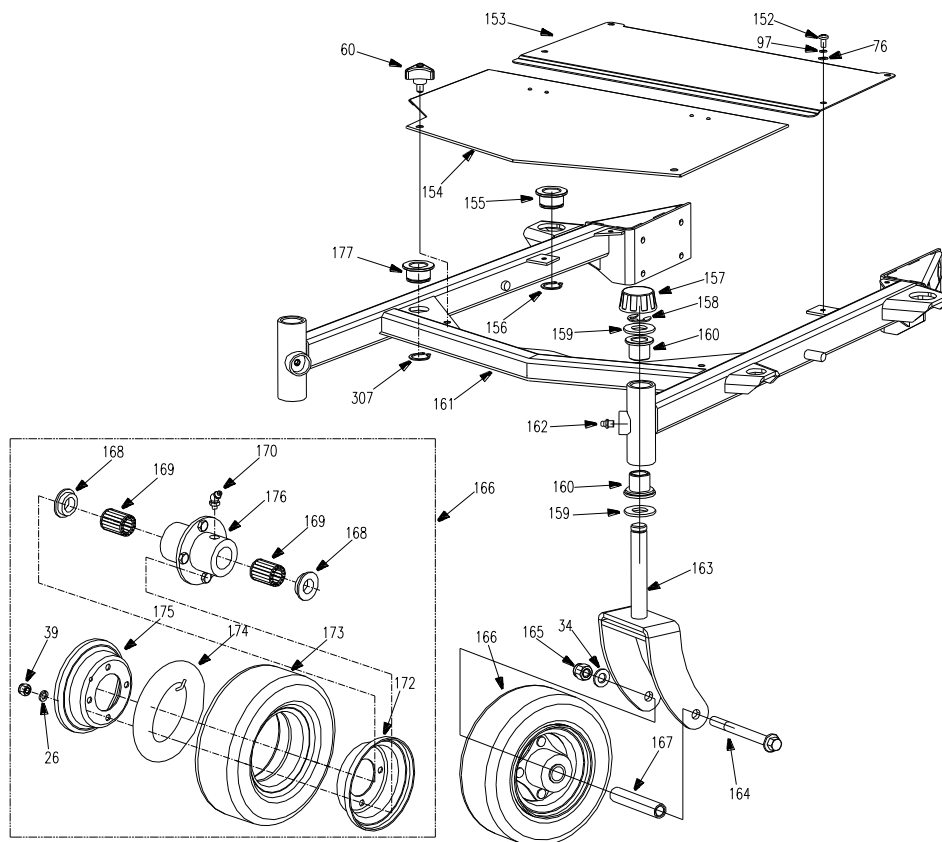

WORLDLAWN®

Front Frame Assembly

REF.	PART NO.	DESCRIPTION	WY28T
26	B93-8	Split Lock Washer M8	×
34	B97.1-12	Washer 12	×
39	B6170-8	Locknut M8	×
60	3302190	Three-Arm Knob	×
76	B97.1-6	Flat Washer M6	×
97	B93-6	Split Lock Washer M6	×
152	B818-612	Screw M6×12	×
153	2831018	Rear Shield	×
154	2831020	Front Cover Plate	×
155	3201003	Bushing 2	×
156	B894.1-30	Snap Ring 30	×
157	3200011	Cover	×
158	B896-15	Snap Ring 15	×
159	3201005	Flat Washer	×
160	3301003	Bushing	×
161	2831001	Front Frame Weldment	×

REF.	PART NO.	DESCRIPTION	WY28T
162	B1152-8	Grease Fitting M8	×
163	3201010	Caster Wheel Yoke	×
164	B5787-1220	Bolt M12×20	×
165	B6182-12	Nut M12	×
166	3301050	Caster Wheel (8 " × 3 ")	×
167	3301004	Caster Wheel Spindle	×
168	3331008	Bushing	×
169	3301053	Bearing	×
170	3301055	Grease Fitting 45 M6×1	×
172	3301051	Left Wheel Disc	×
173	3301052	Drive Wheel Tubeless Tire	×
174	3301057	Inner Tyre	×
175	3301056	Right Wheel Disc	×
176	3301054	Wheel Hub	×
177	3201004	Spacer 1	×
307	B894.1-24	Snap Ring 24	×