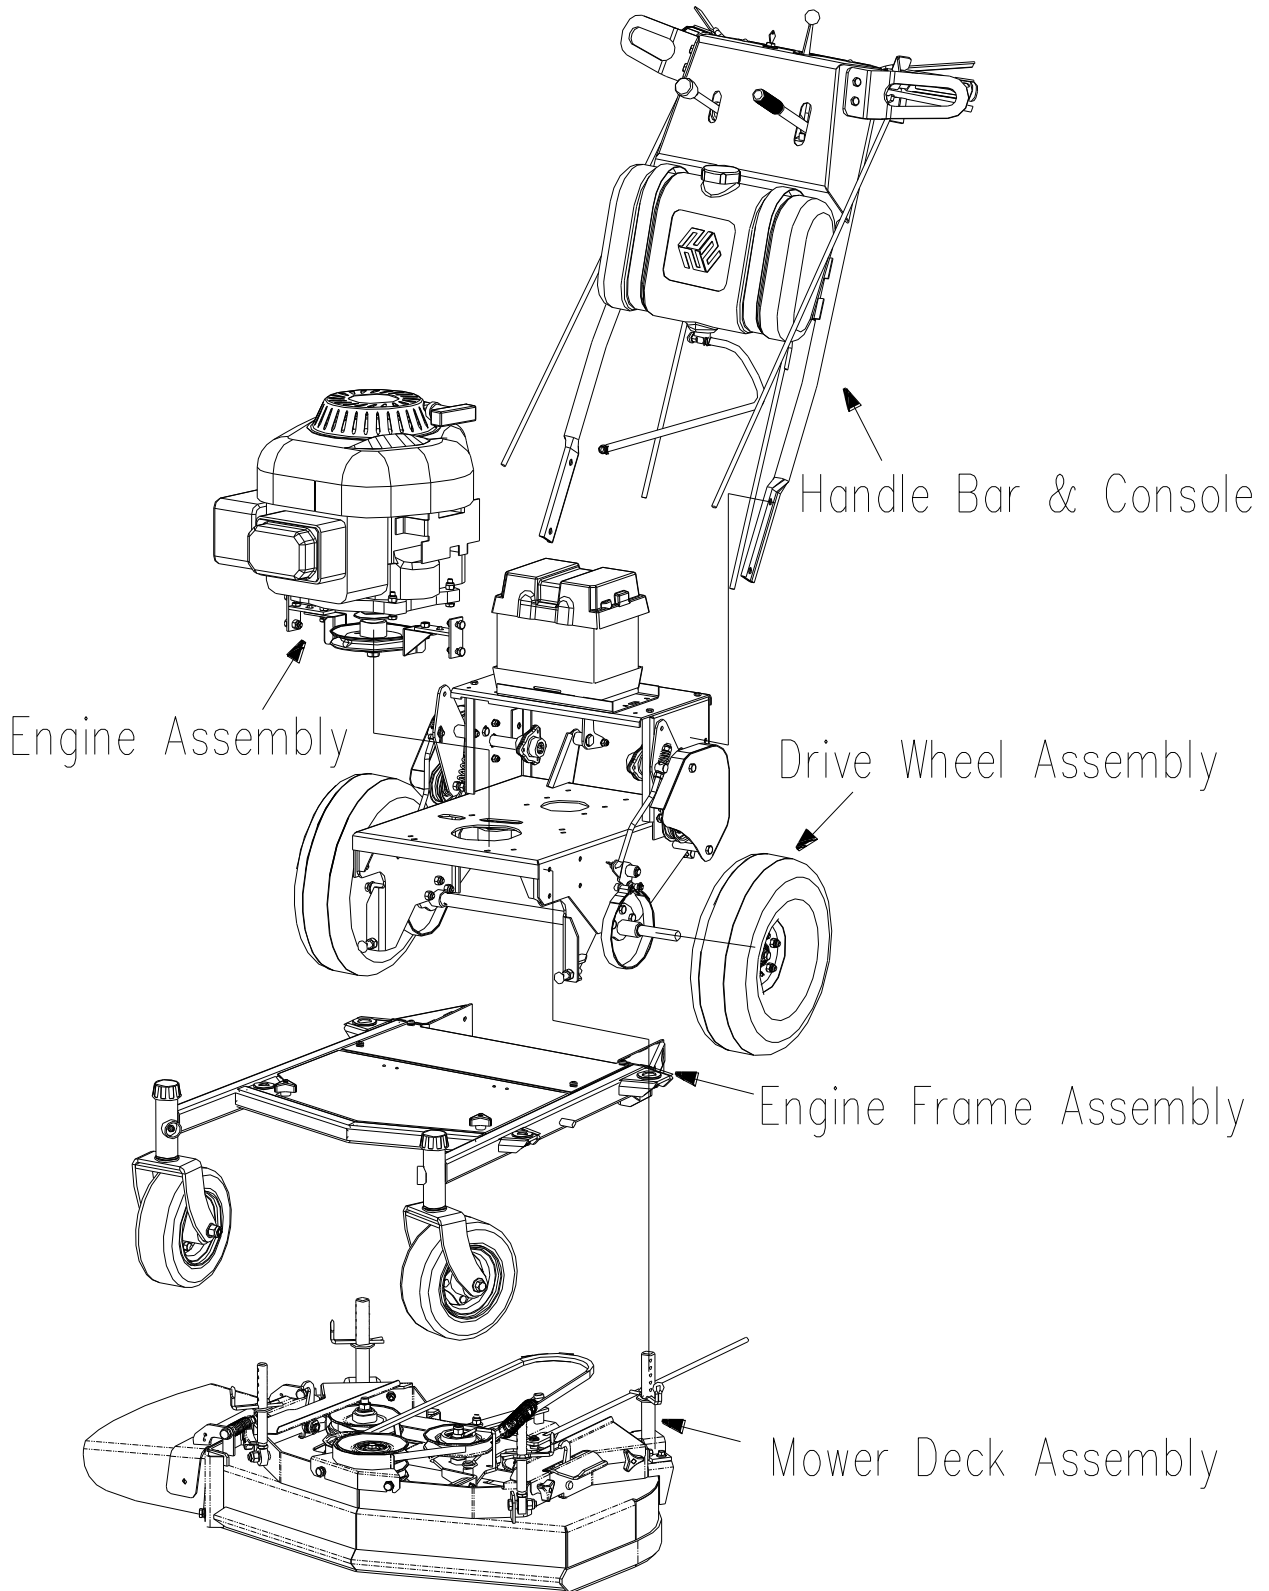

Table of Contents

Mower Assembly.....	1
Mower Deck Assembly	2
Rear Frame Assembly.....	4
Engine Assembly	5
Transmission Assembly.....	6
Front Frame Assembly.....	8
Drive Wheel Assembly.....	9
Console Frame Assembly.....	10
Handle Bar and Console.....	12
Electrical Start-Up Wiring Harness	14
Recoil Start-Up Wiring Harness	15
Safety/Operation and Product Decals.....	16
Grass Catcher.....	18

WORLDLAWN®

Rear Frame Assembly

REF.	PART NO.	DESCRIPTION	WY28T
26	B93-8	Split Lock Washer M8	×
27	B5783-816	Hex Hd. Bolt M8×16	×
38	2800006	Spacer	×
76	B97.1-6	Flat Washer M6	×
77	B6182-6	Locknut M6	×
78	3203000A	Rear Frame Assembly	×
79	3200001	Blade Drive Belt	×
80	3200002	Blade Drive Belt	×
81	3205000	Drive Wheel Assembly	×
82	3204000	Transmission Assembly	×
83	B5787-620	Hex Hd. Bolt M6×20	×
84	5208043	Start-Up Relay (B&S and Kawasaki)	×
85	2803055	Hose Clamp	×
86	B5783-616	Hex Hd. Bolt M6×16	×