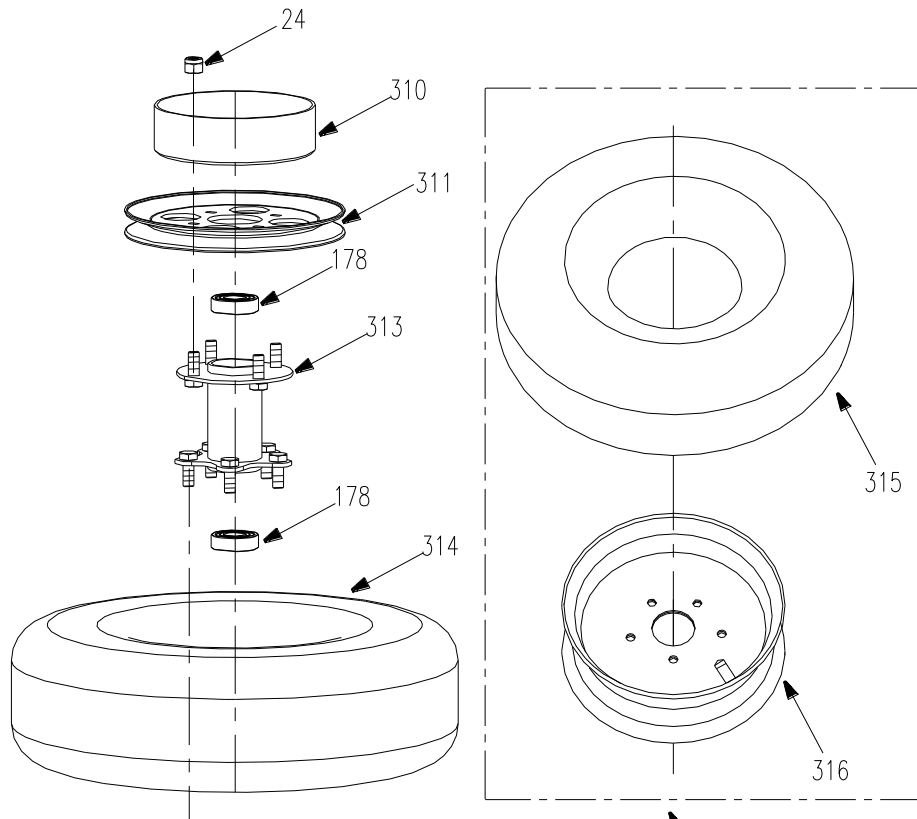

Drive Wheel Assembly

REF.	PART NO.	DESCRIPTION	WY28T
24	B6182-8	Locknut M8	×
310	2805009	Brake Drum	×
311	2805002	Wheel Drive Pulley	×
178	B276-6003RS	Bearing 6003-2RS	×
313	3205010	Wheel Hub Weldment	×
314	2805012	Drive Tire & Rim Assembly	×
315	2805014	Drive Wheel Tubeless Tire	×
316	2805013	Drive Wheel Rim	×