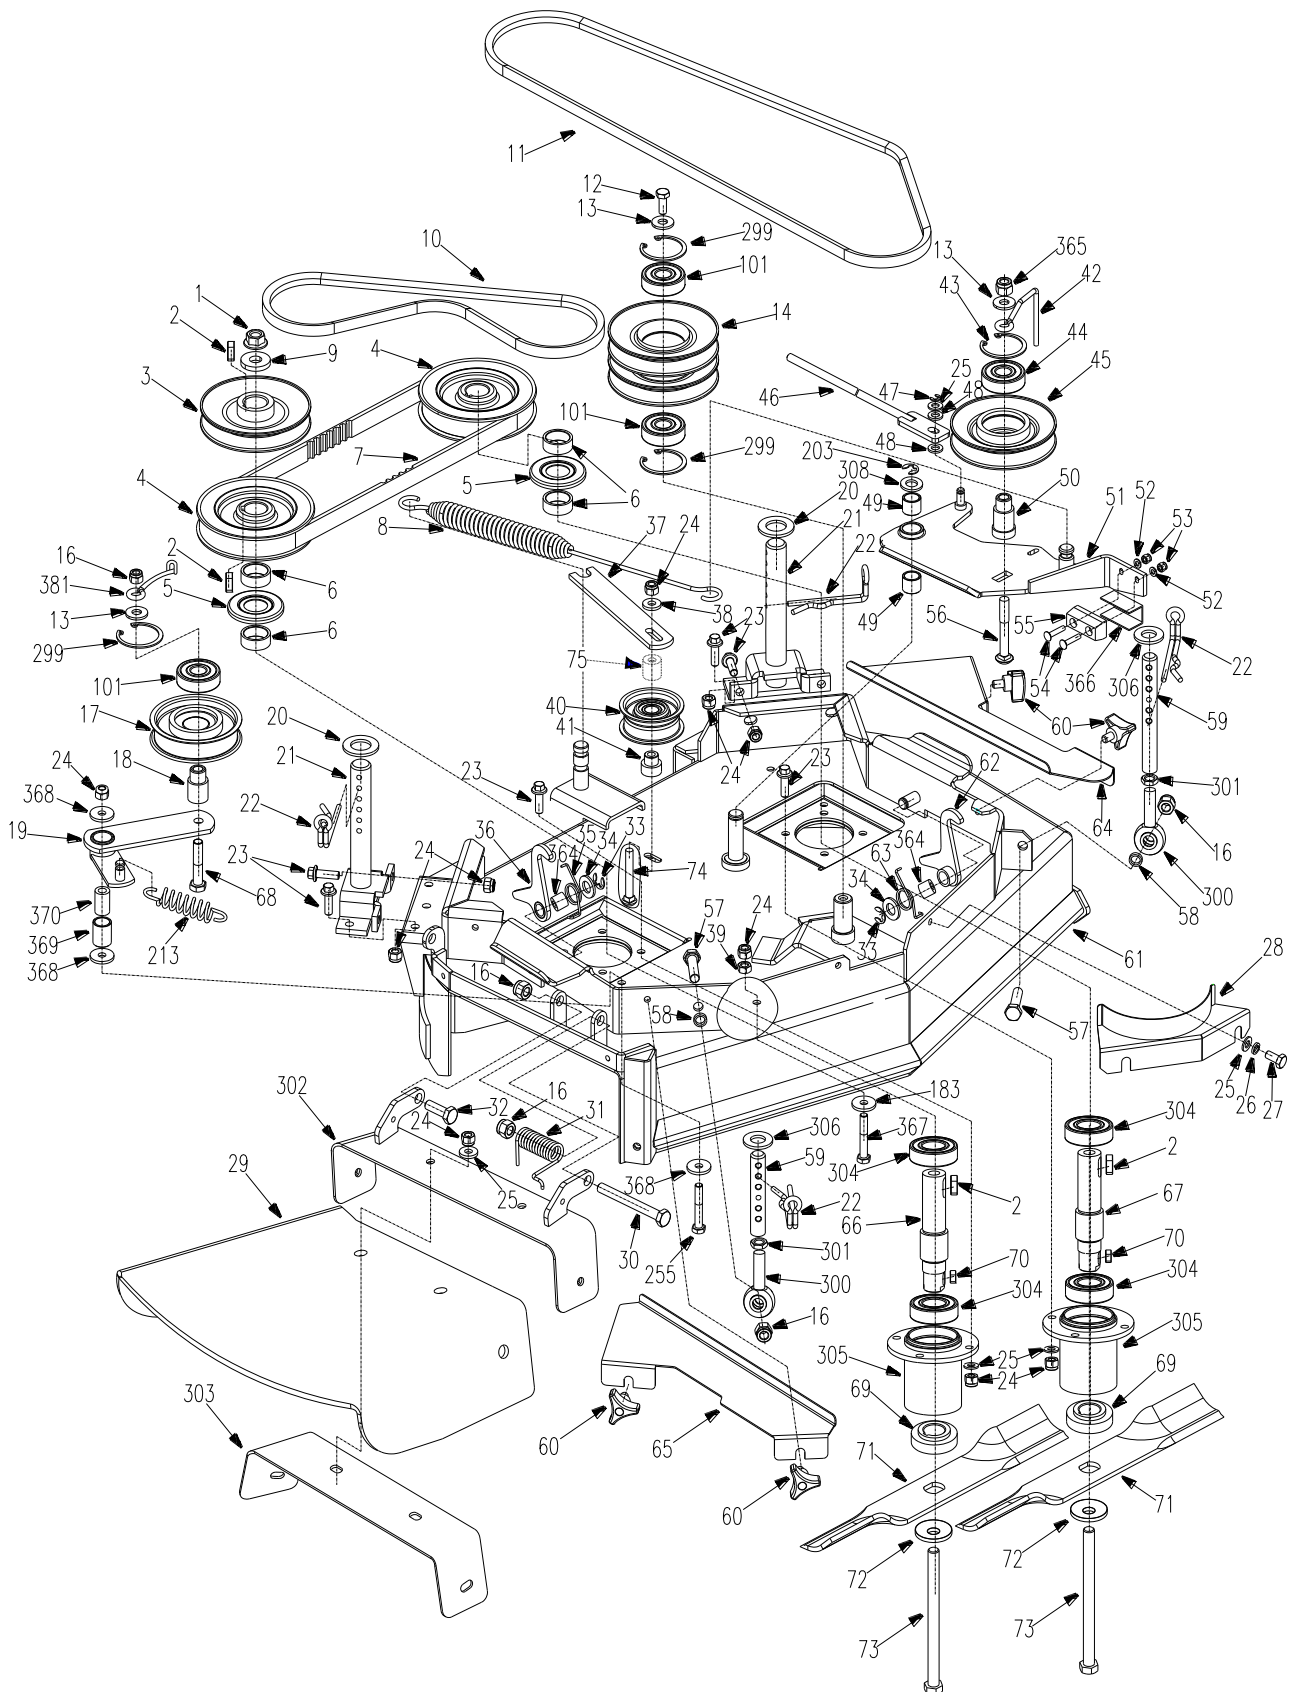

WORLDLAWN®

Mower Deck Assembly

WORLDLAWN®

Mower Deck Assembly

REF.	PART NO.	DESCRIPTION	WY28T	REF.	PART NO.	DESCRIPTION	WY28T
1	B6177-12	Nut M12	×	50	2832042	Bushing	×
2	B1096-822	Square Key 8×22	×	51	2832070	Driver Engage Lever Weldment	×
3	2832058	Blade Belt Pulley	×	52	B97.1-5	Flat Washer M5	×
4	2802011	Synchronous Pulley	×	53	B6182-5	Nut M5	×
5	2802089	Bearing Dust Cover	×	54	B819-525	Screw 5×25	×
6	2802131	Bushing	×	55	2832046	Brake Pad	×
7	2802010	Synchronous Belt	×	56	B810-1065	Bolt M10×65	×
8	2832006	Tension Spring	×	57	B5782-1040	Bolt M10×40	×
9	3302009	Pressure Plate	×	58	4801302	Bushing	×
10	2832002	Blade Drive Belt	×	59	3202091	Front Column	×
11	2832003	Blade Drive Belt	×	60	3302190	Three-Arm Knob	×
12	B5783-820	Bolt M8×20	×	61	2832015	Mower Deck Weldment	×
13	3302058	Washer M10	×	62	3202225	Right Hook	×
14	2832054	Belt Pulley Weldment	×	63	3202017	Left Torsion Spring	×
16	B6182-10	Nut M10	×	64	2832005	Left Belt Cover	×
17	3202165	Idler Pulley	×	65	2832009	Right Belt Cover	×
18	2832122	Bushing	×	66	2802047	Left Blade Spindle	×
19	2832125	Idler Pulley Seat Weldment	×	67	2802049	Right Blade Spindle	×
20	3600005	Flat Washer 2	×	68	B5782-1050	Bolt M10×50	×
21	3202250	Rear Column	×	69	2802018	Blade Coupling	×
22	4800007	Left Pin	×	70	B1096-614	Square Key 6×14	×
23	B5787-825	Bolt M8×25	×	71	2802016	Blade	×
24	B6182-8	Locknut M8	×	72	3302008	Disc Spring Washer	×
25	B97.1-8	Flat Washer M8	×	73	2802019	Right Blade Bolt	×
26	B93-8	Split Lock Washer M8	×	74	B801-860	Bolt M8×60	×
27	B5783-816	Bolt M8×16	×	75	362112	Bushing	×
28	2832100	Front Belt Cover	×	101	B276-6204	Bearing 6204	×
29	3202120	Rubber Plate	×	183	3303018	Washer	×
30	B5783-1090	Bolt M10×90	×	203	B896-12	Snap Ring M12	×
31	3202001	Spring	×	213	3333068	Tension Spring	×
32	B5783-1030	Bolt M10×30	×	255	B5782-850	Bolt M8×50	×
33	B896-9	Snap Ring M9	×	299	B893.2-47	Snap Ring M47	×
34	B97.1-12	Washer 12	×	300	B9163-JK10C	Bearing SABJK10C	×
35	3202018	Right Torsion Spring	×	301	B6172-10	Nut M10	×
36	3202220	Left Hook	×	302	3202123	Outer Plate	×
37	2832004	Supporting Plate	×	303	3202122	Inner Plate	×
38	2800006	Spacer	×	304	B276-6205RS	Bearing 6205-2RS	×
39	B6170-8	Locknut M8	×	305	2802166	Bearing Housing	×
40	2802130B	Idler Pulley Assembly	×	306	3200008	Spacer	×
41	2802143	Bushing	×	308	3302095	Spacer	×
42	2832041	Belt Guard	×	364	3202024	Nylon Bushing	×
43	B93.1-47	Snap Ring 47	×	365	B6182-10	Nut M10	×
44	B276-6303RS	Bearing 6303	×	366	2832047	Brake Pad Baffle	×
45	2802070	Idler Pulley Weldment	×	367	B5783-845	Bolt M8×45	×
46	2832115	Blade Control Rod	×	368	3303034	Washer	×
47	B896-6	Snap Ring M6	×	369	B2685-162025	Bearing 16×20×25	×
48	2832001	Nylon Washer	×	380	2832121	Operator Presence Control Rod	×
49	B2685-162016	Bearing 16×20×16	×	381	2832043	Belt Guard	×