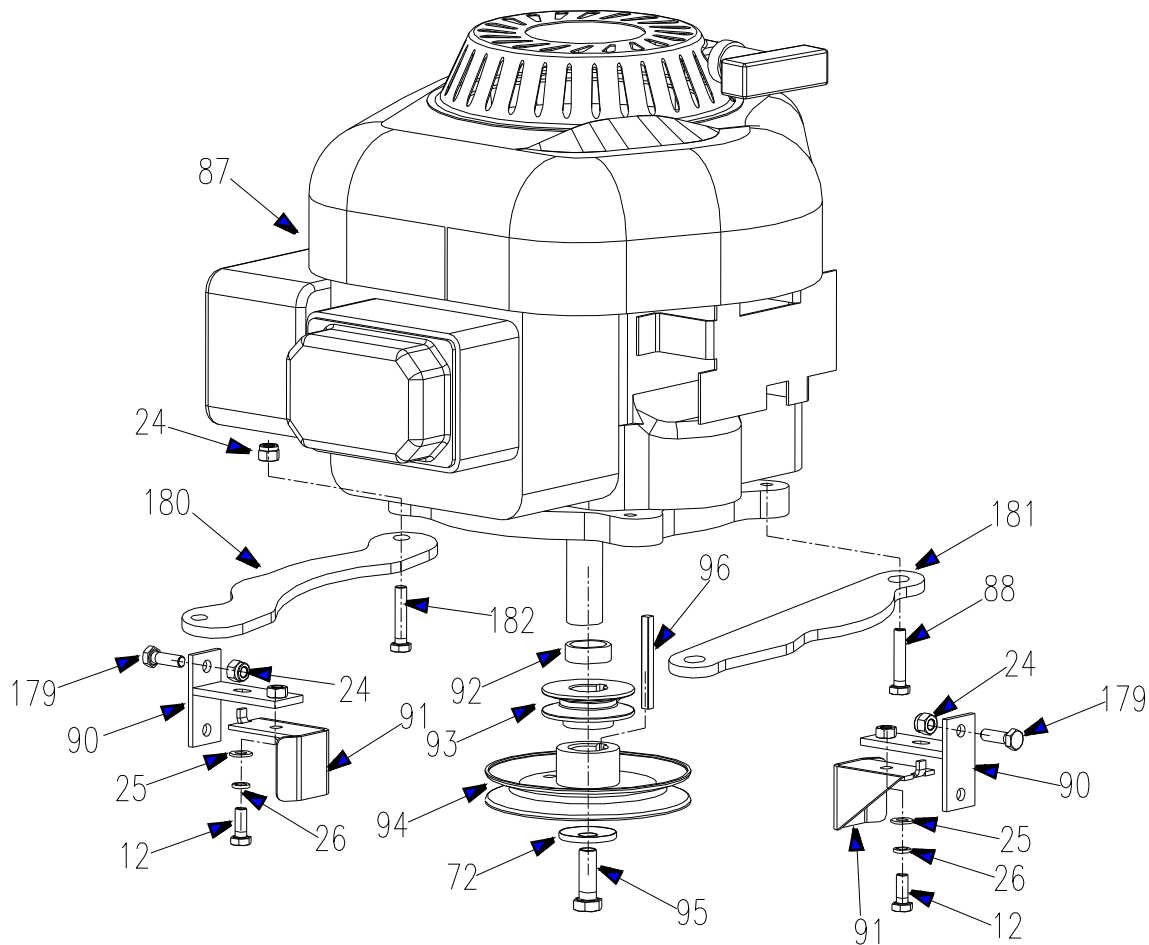

REF.	PART NO.	DESCRIPTION	WY28T
12	B5783-820	Bolt M8×20	×
24	B6182-8	Locknut M8	×
25	B97.1-8	Flat Washer M8	×
26	B93-8	Split Lock Washer M8	×
72	3302008	Disc Spring Washer	×
87	3300025	Engine(Recoil,BS11HP)	×
	3300026	Engine(Electric,BS11HP)	×
	3300035	Engine(Recoil,HD11HP)	×
88	B5783-840	Bolt M8×40(BS)	×
	2200020A	Long Bolt(Honda)	×
90	2837004	Guiding Pulley Mounting Bracket	×

REF.	PART NO.	DESCRIPTION	WY28T
91	2837009	Belt Guard Plate	×
92	3607002	Bushing(BS)	×
	3607002	Bushing(Honda)	×
93	3607009	Engine Belt Pulley	×
94	2837001	Engine Belt Pulley	×
95	3307005	Bolt 7/16-20UNF×1-1/4	×
96	3607004	Key	×
179	B5787-830	Bolt M8x30	×
180	2803080	Right Plate(Honda)	×
181	2803079	Left Plate(Honda)	×
182	B5783-845	Bolt M8x45(Honda)	×