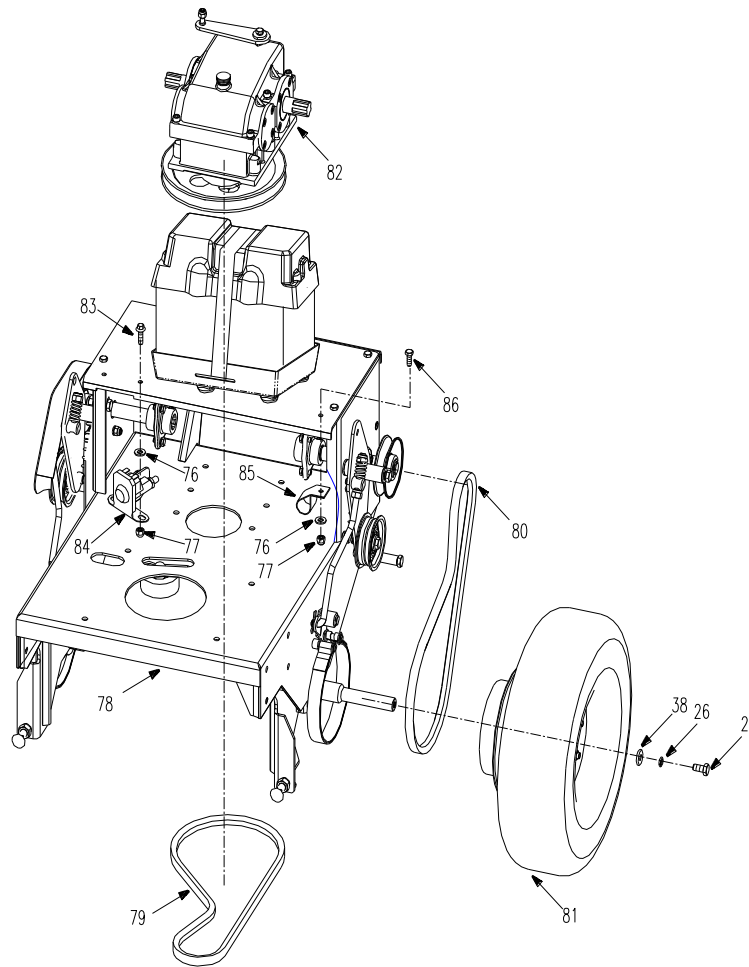

WORLDLAWN®

Rear Frame Assembly

REF.	PART NO.	DESCRIPTION	WY28T
26	B93-8	Split Lock Washer M8	×
27	B5783-816	Hex Hd. Bolt M8×16	×
38	2800006	Spacer	×
76	B97.1-6	Flat Washer M6	×
77	B6182-6	Locknut M6	×
78	3203000A	Rear Frame Assembly	×
79	3200001	Blade Drive Belt	×
80	3200002	Blade Drive Belt	×
81	3205000	Drive Wheel Assembly	×
82	3204000	Transmission Assembly	×
83	B5787-620	Hex Hd. Bolt M6×20	×
84	5208043	Start-Up Relay (B&S and Kawasaki)	×
85	2803055	Hose Clamp	×
86	B5783-616	Hex Hd. Bolt M6×16	×