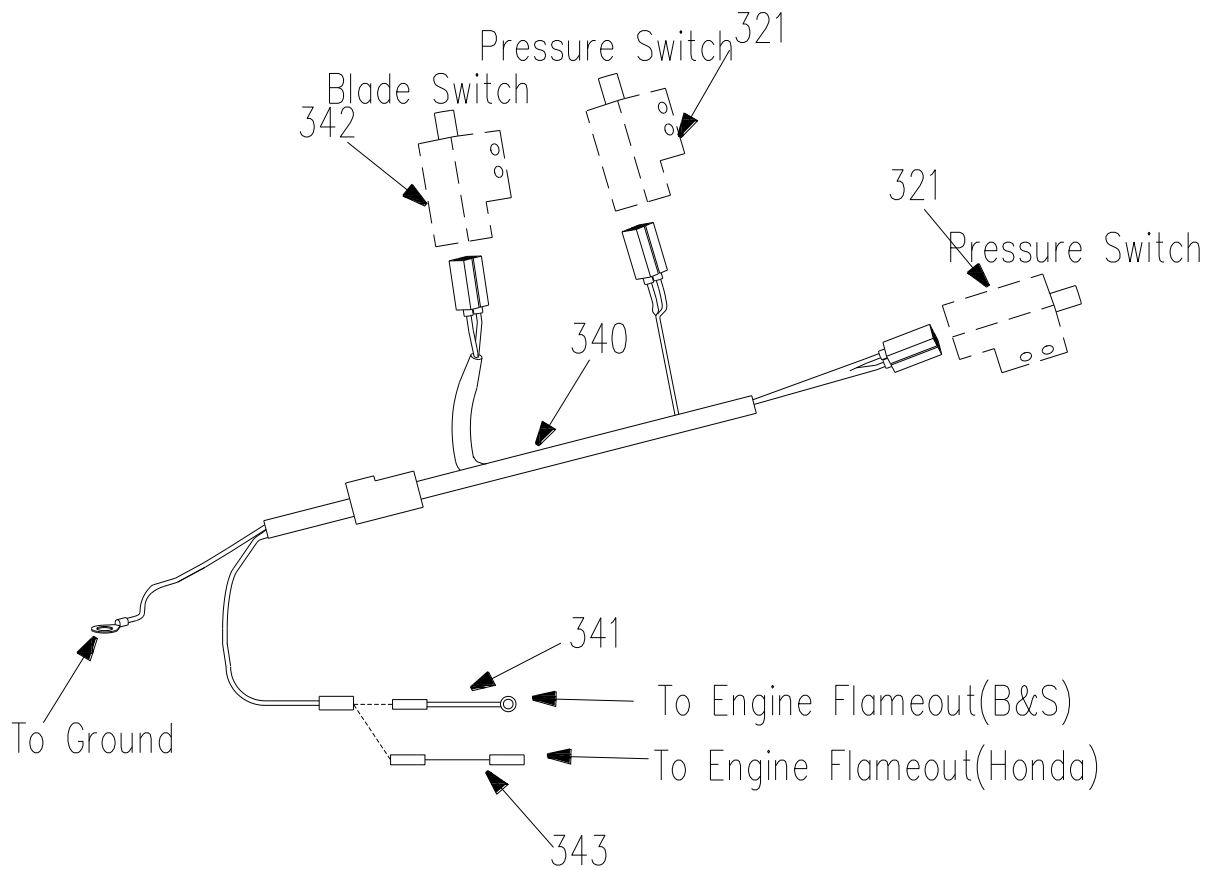

Recoil Start-up Wiring Harness

REF.	PART NO.	DESCRIPTION	WY28T
321	5208012	Pressure Switch	×
340	3208001	Wiring Harness	×
341	2808014	Engine Flameout Wiring Harness (B&S)	×
342	2808005	Blade Switch	×
343	2808016	Connector, two way(Honda)	×