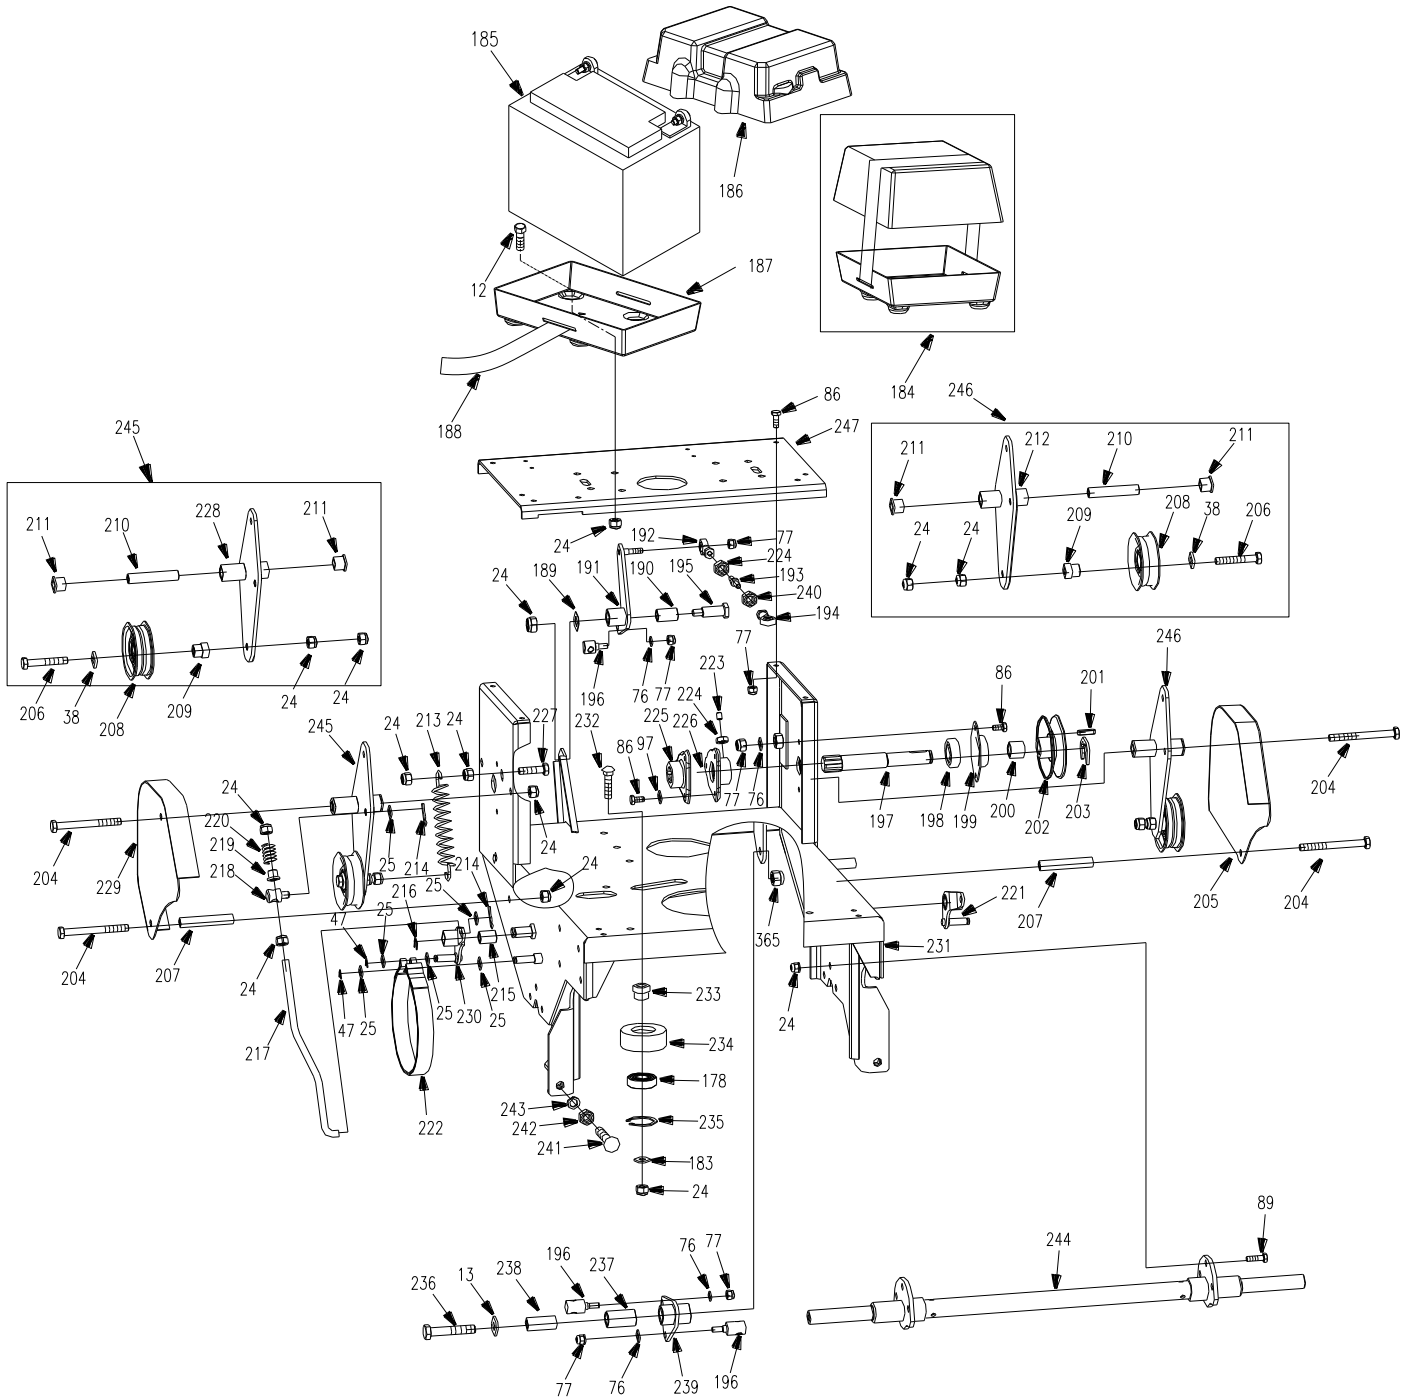

REF.	PART NO.	DESCRIPTION	WY28T
162	B1152-8	Grease Fitting M8	×
163	3201010	Caster Wheel Yoke	×
164	B5787-1220	Bolt M12×20	×
165	B6182-12	Nut M12	×
166	3301050	Caster Wheel (8 " × 3 ")	×
167	3301004	Caster Wheel Spindle	×
168	3331008	Bushing	×
169	3301053	Bearing	×
170	3301055	Grease Fitting 45 M6×1	×
172	3301051	Left Wheel Disc	×
173	3301052	Drive Wheel Tubeless Tire	×
174	3301057	Inner Tyre	×
175	3301056	Right Wheel Disc	×
176	3301054	Wheel Hub	×
177	3201004	Spacer 1	×
307	B894.1-24	Snap Ring 24	×

WORLDLAWN®

Console Frame Assembly

Console Frame Assembly

REF.	PART NO.	DESCRIPTION	WY28T
12	B5783-820	Bolt M8×20	×
13	3302058	Washer M10	×
24	B6182-8	Locknut M8	×
25	B97.1-8	Flat Washer M8	×
38	2800006	Spacer	×
47	B896-6	Snap Ring M6	×
76	B97.1-6	Flat Washer M6	×
77	B6182-6	Locknut M6	×
86	B5783-616	Hex Hd. Bolt M6×16	×
89	B5783-825	Hex Hd. Bolt M8×25	×
97	B93-6	Split Lock Washer M6	×
178	B276-6003RS	Bearing 6003-2RS	×
183	3303018	Washer	×
184	3603180	Battery Hood Assembly	×
185	5208002	Battery 12V	×
186	363345-1	Upper Cover Plate	×
187	363345-2	Bottom Base Plate	×
188	363349	Strap	×
189	2806061	Disc Spring Washer	×
190	3303023	Bushing	×
191	2803007	Shift Pivot Arm Weldment	×
192	3303008	Rod End Bearing M6	×
193	2803006	Screw	×
194	3303021	Rod End Bearing M6, Levo	×
195	2806055	Axis Pin	×
196	3306015	Rod Connector	×
197	3203008	Output Shaft	×
198	99502H	Bearing 99502H-2RS	×
199	2800011	Bearing Housing	×
200	2800013	Bushing	×
201	B1096-522	Square Key 5×22	×
202	2800010	Wheel Drive Pulley Weldment	×
203	B896-12	Snap Ring M12	×
204	B5782-880	Bolt M8×80	×
205	3203080	Left Safety Guard	×
206	B5783-850	Hex Hd. Bolt M8×50	×
207	3203006	Bushing	×
208	2800034	Idler Pulley Assembly	×
209	2800035	Bushing	×