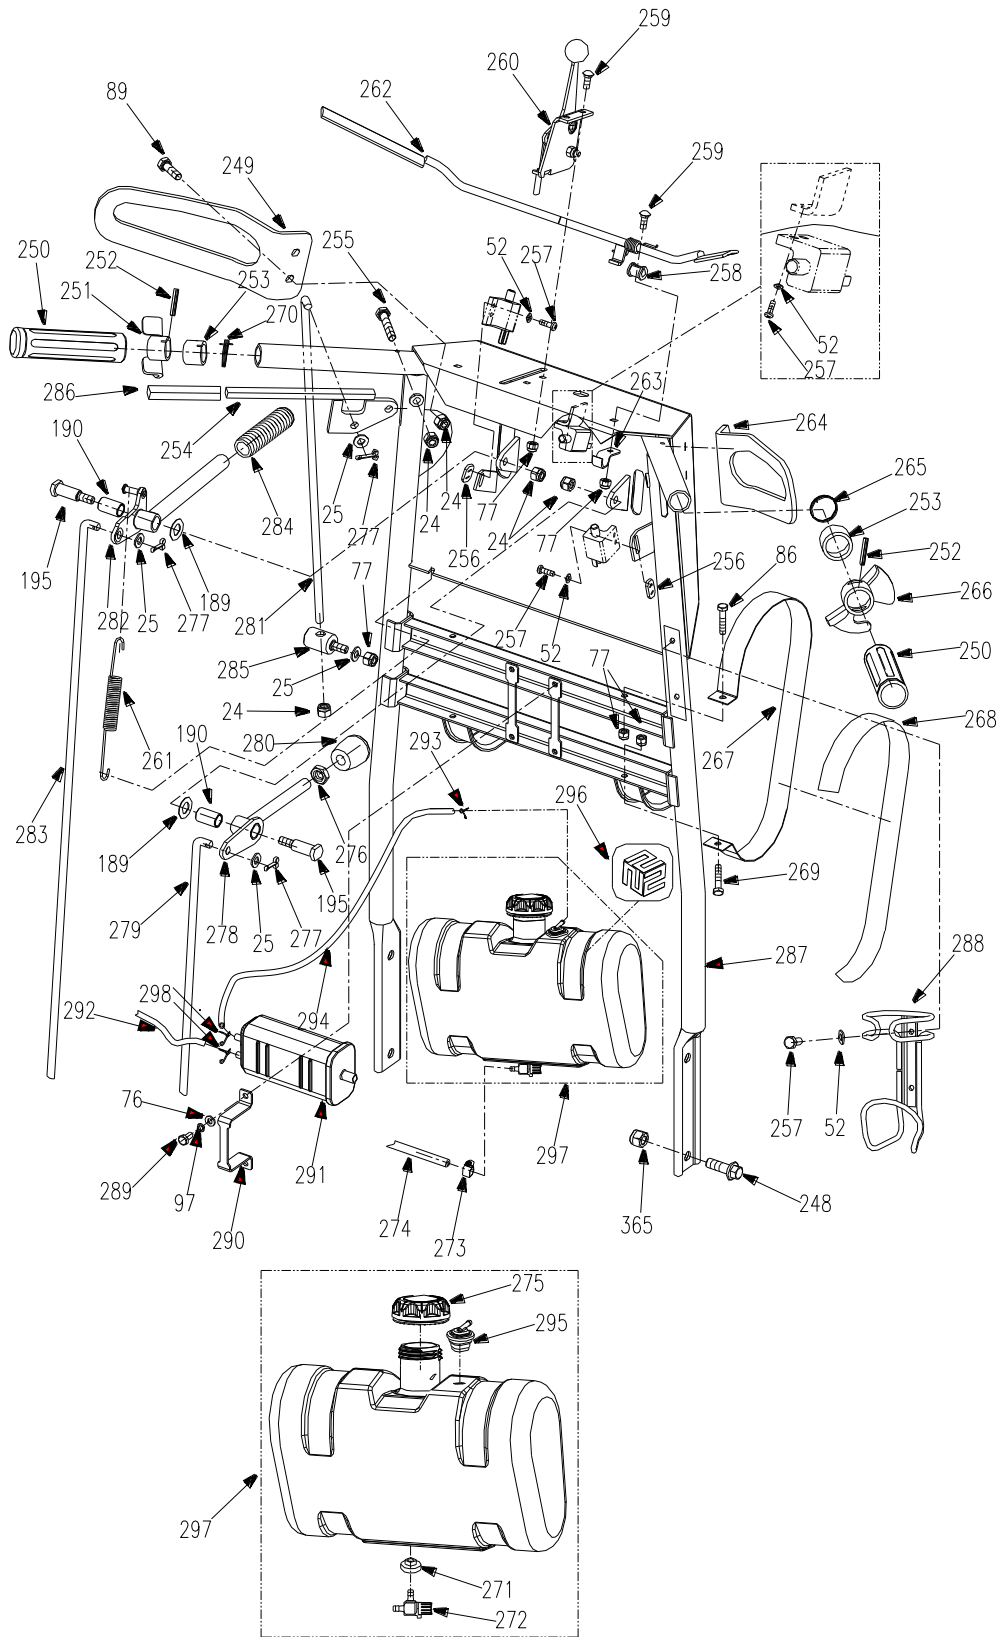

WORLDLAWN®

Handle Bar and Console

Handle Bar and Console

REF.	PART NO.	DESCRIPTION	WY28T
24	B6182-8	Locknut M8	×
25	B97.1-8	Flat Washer M8	×
52	B97.1-5	Washer 5	×
76	B97.1-6	Washer 6	×
77	B6182-6	Locknut M6	×
86	B5783-616	Hex Hd. Bolt M6×16	×
89	B5783-825	Hex Hd. Bolt M8×25	×
97	B93-6	Split Lock Washer M6	×
189	2806061	Disc Spring Washer	×
190	3303023	Nylon Bushing	×
195	2806055	Axis Pin	×
248	B5787-1025	Bolt M10×25	×
249	3206014	Left guard plate	×
250	3306005	Handle Grip	×
251	3206020	Left Adjustment Pedestal	×
252	B879-530	Elastic Cylindrical Pin 5×30	×
253	3206033	Spacer	×
254	3206090	Steering Handle	×
255	B5782-850	Hex Hd. Bolt M8×50	×
256	5208103	Nut Plate	×
257	B823-516	Screw M5×16	×
258	3206005	Nylon Bushing	×
259	B801-616	Screw M6×16	×
260	3306004	Throttle Control Assembly (B&S)	×
	2806005	Throttle Control Assembly(HONDA)	×
261	2836001	Tension spring	×
262	3206040	Flameout Handle	×
263	3206004A	Nylon Bushing Pedestal	×
264	3206013	Right guard plate	×
265	3206011	Right torsion spring	×
266	3206030	Right Adjustment Pedestal	×
267	3206012	Fuel Tank Mounting Strap	×

REF.	PART NO.	DESCRIPTION	WY28T
268	3306081	Rubber Strap(with glue)	×
269	B5783-630	Bolt M6×30	×
270	3206010	Left torsion spring	×
271	3307023B	Fuel Tank Grommet	×
272	393044	Right -angle Switch Valve	×
273	B8870-16	Hose Clamp	×
274	2807005E	Fuel Line	×
275	3307032	Gas Cap	×
276	B6172-12	Nut M12	×
277	B91-3220	Pin 3.2×20	×
278	3206080	Gear Shift Lever	×
279	3206006	Shift Control Rod	×
280	B4141.13-1240	Elliptical Ball Knob 12×40	×
281	3206008	Brake Control Rod	×
282	2836015	Handle Grip	×
283	2836002	Blade Engage Control Rod	×
284	5206002	Brake Handle Sheath	×
285	3306015	Swivel Joint	×
286	2806097	Steering Handle Sheath	×
287	2836010	Handlebar Weldment	×
288	2806090	Cup Holder	×
289	B5783-612	Bolt M6×12	×
290	3206112	Canister Bracket	×
291	3206114	Carbon Canister	×
292	3206018	Fuel Line	×
293	3307041	Clamp	×
294	2807032	Fuel Line	×
295	543283	Vent Valve Assembly	×
296	8378	Decal, Fuel Tank	×
297	2807035	Fuel Tank Assembly	×
298	17242-1P68FS-0000	Hose Clamp	×
365	B6182-10	Nut M10	×