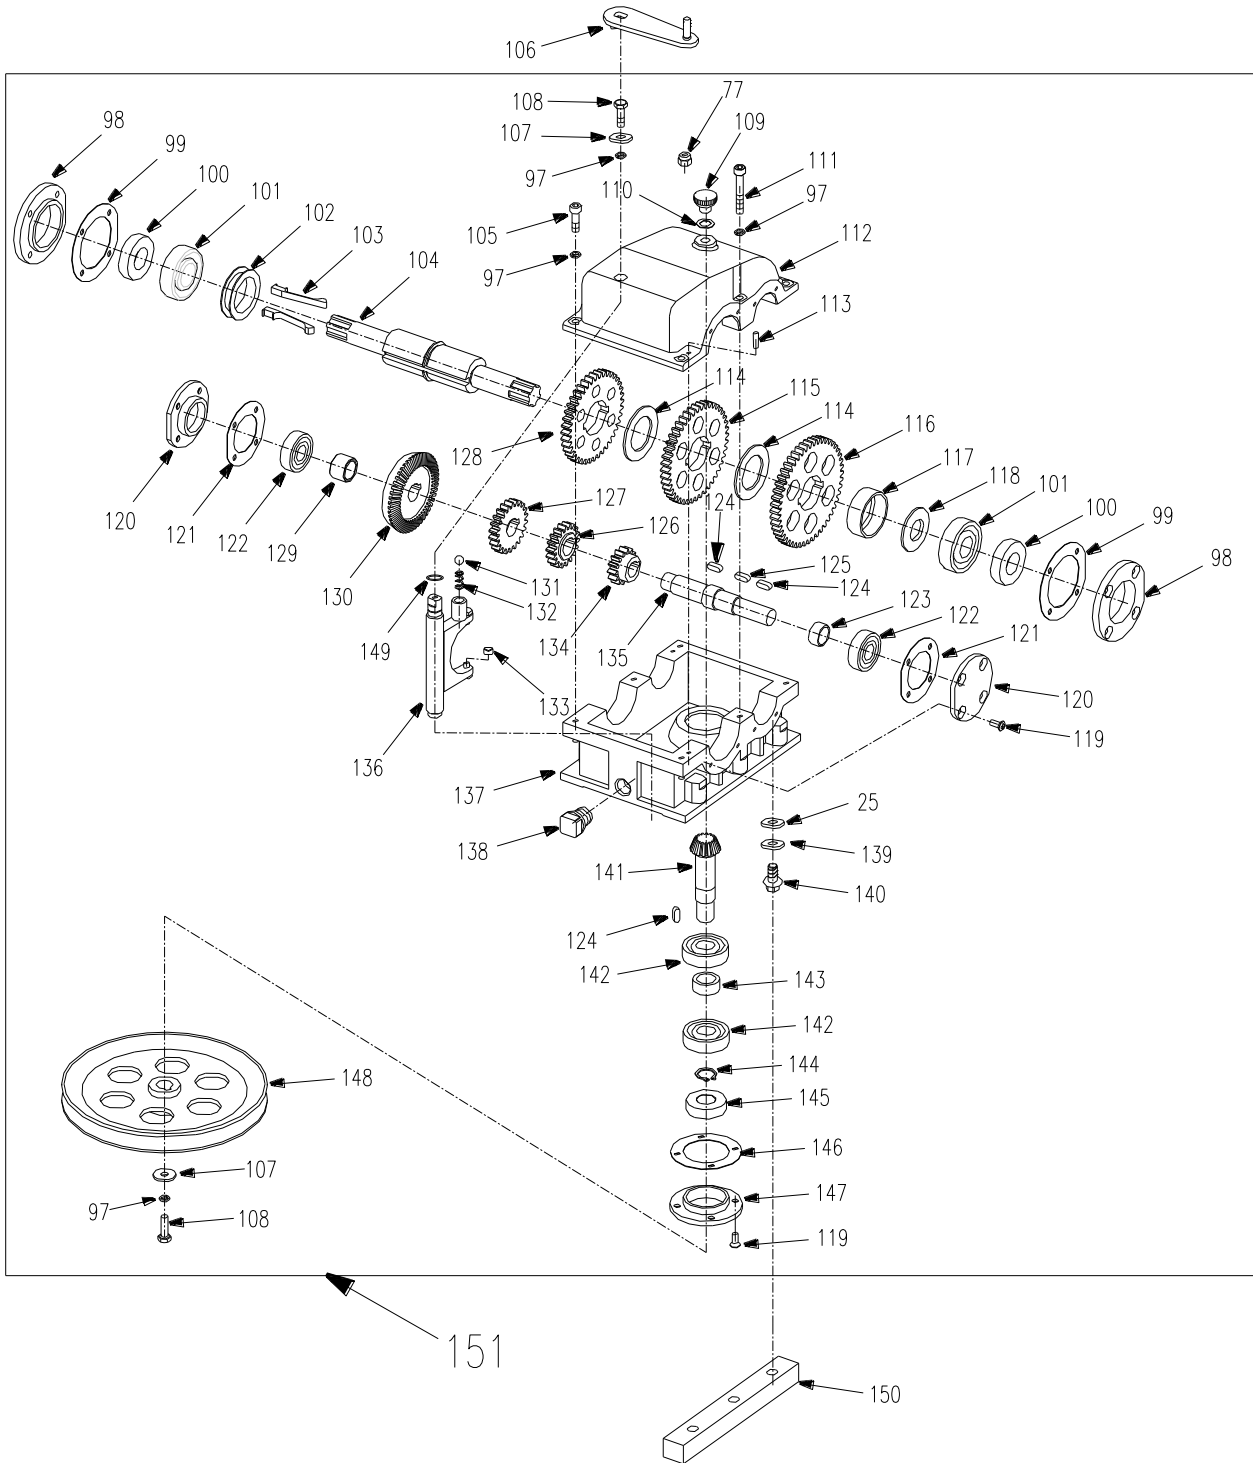

WORLDLAWN®

Transmission Assembly

Transmission Assembly

REF.	PART NO.	DESCRIPTION	WY28T	REF.	PART NO.	DESCRIPTION	WY28T
25	B97.1-8	Flat Washer M8	×	123	2804001	Shift Spacer	×
77	B6182-6	Locknut M6	×	124	B1096-514	Square Key 5×14	×
97	B93-6	Split Lock Washer M6	×	125	B1096-516	Square Key 5×16	×
98	3304019	Bearing Cover-Output	×	126	2804005	Medium Gear	×
99	3304020	Seal Ring	×	127	2804020	High Speed Gear	×
100	B9877.1-204010	Oil Seal FB 20×40×10B	×	128	2804009	High Speed Gear	×
101	B276-6204	Bearing 6204	×	129	3304042	Spacer	×
102	2804019	Shift Spacer	×	130	3304041U	Taper Ring Gear	×
103	2804016	Sliding Key	×	131	B308-5/16	Detent Steel Ball 5/16"	×
104	2804008	Output Shaft	×	132	2804038	Detent Spring	×
105	3300187	Screw 1/4-20×3/4	×	133	2804012	Roller	×
106	2804025	Shift Arm Weldment	×	134	2804006	Low Speed Gear	×
107	3304014	Washer	×	135	2804002	Countershaft	×
108	3300198	Bolt 1/4-20×3/4	×	136	2804013	Shift Rod & Fork	×
109	3304009	Filler/Breather Plug	×	137	3304001U	Transmission Case-Bottom	×
110	3304008	Seal Ring	×	138	3304007	Oil Drain Plug	×
111	3300188	Screw 1/4-20×1-5/8	×	139	B861.1-8	Internal Tooth Lock Washer M8	×
112	2804004	Transmission Case-Top	×	140	3300106	Hex Hd. Bolt 5/16-18×3/4	×
113	B117-416	Roll Pin 4×16	×	141	3304031U	Bevel Gear	×
114	3304053	Washer	×	142	3300161	Bearing 6203	×
115	2804007	Medium Gear	×	143	3304032	Spacer	×
116	2804017	Low Speed Gear	×	144	B894.1-17	Snap Ring M17	×
117	2804003	Shift Spacer	×	145	B9877.1-173510	Oil Seal FB 17×35×10B	×
118	3304054	Spacer	×	146	3304011	Input Shaft Seal Ring	×
119	3300124	Screw 10-24×1/2	×	147	3304012	Input Shaft Bearing Cover	×
120	3304015	Bearing Cover-Countershaft	×	148	3304013	Transmission Input Pulley	×
121	3304016	Seal Ring	×	149	B3452.1-8.75×1.8	O-Ring 8.75×1.8	×
122	B276-6202	Bearing 6202	×	150	3204001	Plate	×
				151	AS28005	Transmission Assembly	×