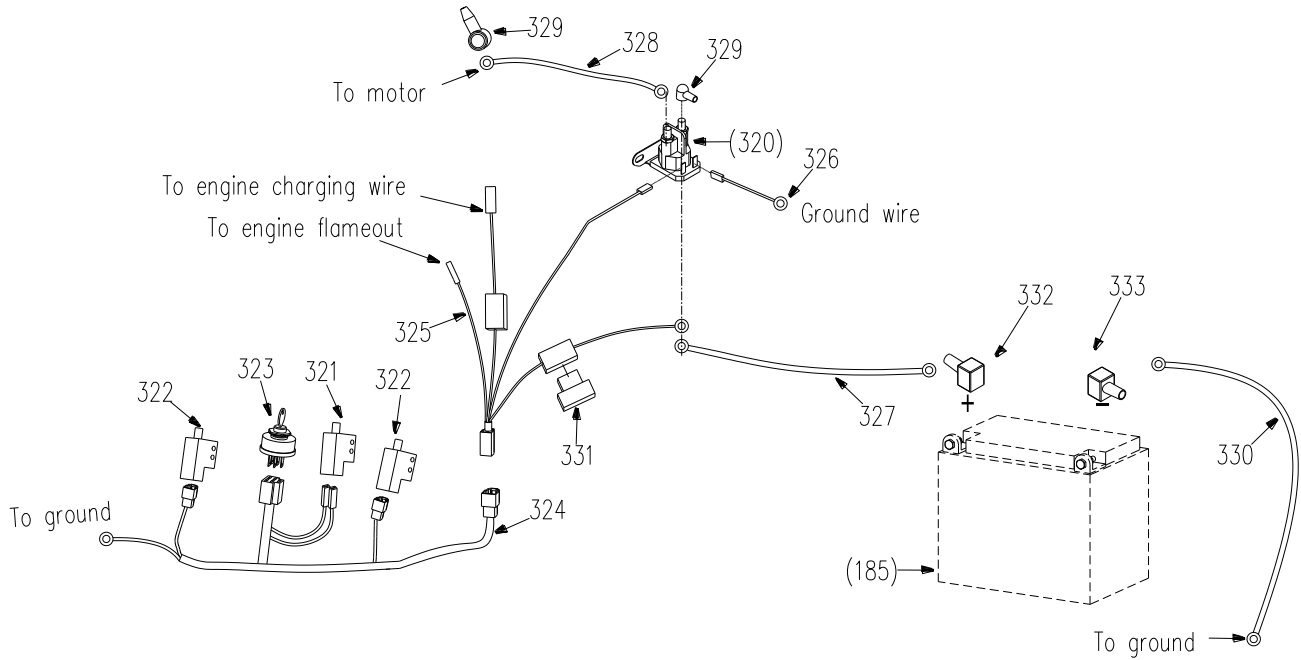

Electrical Start-up Wiring Harness

REF.	PART NO.	DESCRIPTION	WY28T
185	5208002	12V Battery	×
320	2808105	Start-Up Relay (B&S)	×
321	5208012	Pressure Switch	×
322	5208015	Brake Switch	×
323	2808109	Ignition Switch	×
324	3208022	Wiring Harness, Handle (B&S 11HP, Honda 11HP)	×
325	3208024	Wiring Harness, Console (B&S 11HP)	×
	2808135	Wiring Harness, Console (Honda 11HP)	×
326	3208053	Ground Wire	×

REF.	PART NO.	DESCRIPTION	WY28T
327	3609003	Positive Cable	×
328	2808106	Power Wire (B&S)	×
329	2808107	Terminal Insulator	×
330	5208013	Negative Cable	×
331	3208043	Fuse 7.5A	×
332	3312032	Battery Boot (Positive)	×
333	3312031	Battery Boot (Negative)	×