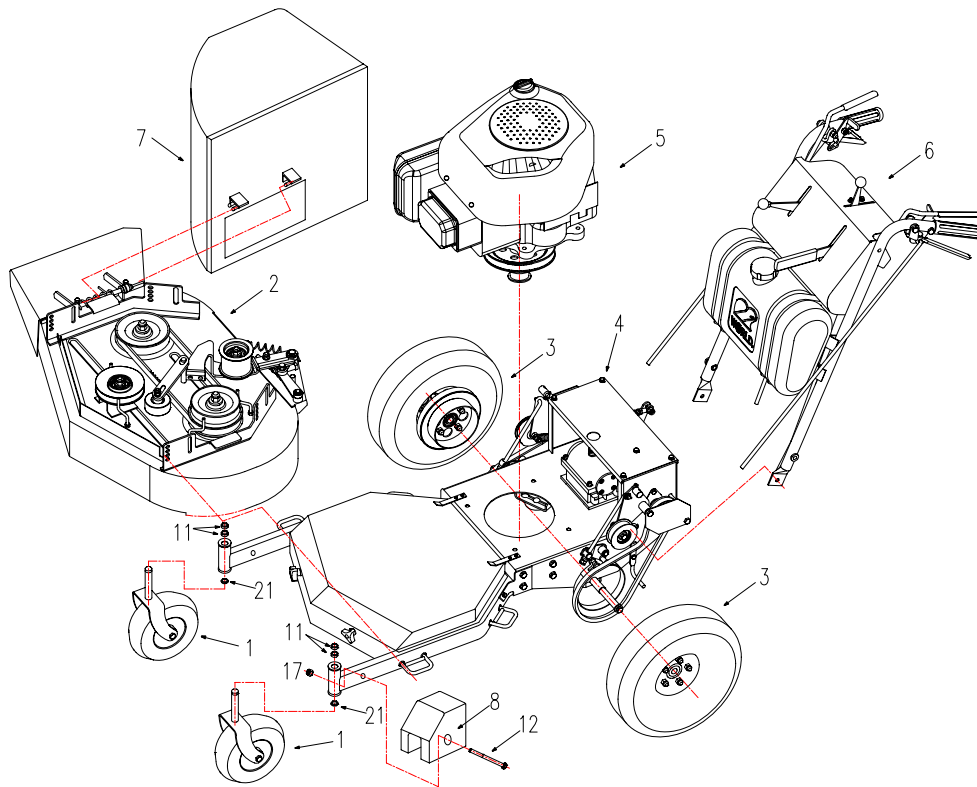

Ref.#	Part#	Description	28	28B
1	2801000	Caster Kit Assembly	x	x
2	2802000	Mower Deck Assembly	x	
	2802000B	Mower Deck Assembly		x
3	2805000	Drive Wheel Assembly	x	x
4	2803000	Engine Frame Assembly	x	
	2803000B	Engine Frame Assembly		x
5	2807000	Engine Assembly	x	
	2807000B	Engine Assembly		x
6	2806000	Handle Bar & console	x	x
7	2802200	Grass Catcher Assembly	x	x
8	2802206	Counter Weight Assembly	x	x
11	2800046	Spacer	x	
12	B5782-880	Hex Hd Bolt M8x80	x	x
17	B6182-8	Locknut M8	x	x
21	B97.1-16	Washer 16	x	x

Engine Assembly

Ref.#	Part#	Description	28	28B
16	B97.1-8	Washer 8	x	x
17	B6182-8	Locknut M8	x	x
60	3302008	Wing Washer	x	x
126	B5787-845	Hex Hd Bolt M8×45 (Honda)	x	x
	B5787-840	Hex Hd Bolt M8×40 (B&S)	x	x
174	3307005	Bolt 7/16-20UNF×1-1/4	x	
177	2807002	Belt Pulley (Large)	x	
179	3307002	Square Key	x	x
180	2807001	Belt Pulley (Small)	x	
181	3307001	Bushing (B&S)	x	
	2807007	Bushing (Honda)	x	
459	2807008B	Bushing (B&S)		x
	2807006	Bushing (Honda)		x
460	3307010	Transmission Drive Pulley		x
461	2807017B	Step Washer		x
462	2807011B	Rubber Bushing (1)		x
463	2807012B	Rubber Bushing (2)		x
464	2807014B	Rubber Bushing (3)		x
465	2807009B	Round washer		x

* -R MEANS: Recoil
 -E MEANS: Electric

Ref.#	Part#	Description	28	28B
15	2801001C	Caster Wheel Yoke	x	x
16	B97.1-8	Washer 8	x	x
17	B6182-8	Locknut M8	x	x
18	2801002	Caster Wheel Assembly	x	x
18N	2801015	Caster Wheel Assembly	x	x
19	2801003	Caster Wheel Spindle	x	x
20	2801004	Hex Hd Bolt M8×95	x	x
21	B97.1-16	Washer 16		x
22	B896-12	Snap Ring 12	x	x
24	2801011	Inner Tube	x	x
25	2801012	Tire, Front	x	x
25N	2801016	Tire, Front	x	x
26	2801013	Rim	x	x
26N	2801017	Rim	x	x
29	2801014	Rim	x	x
29N	2801018	Rim	x	x
30	B5783-614	Hex Hd Bolt M6×14	x	x
73	B6182-6	Locknut M6	x	x