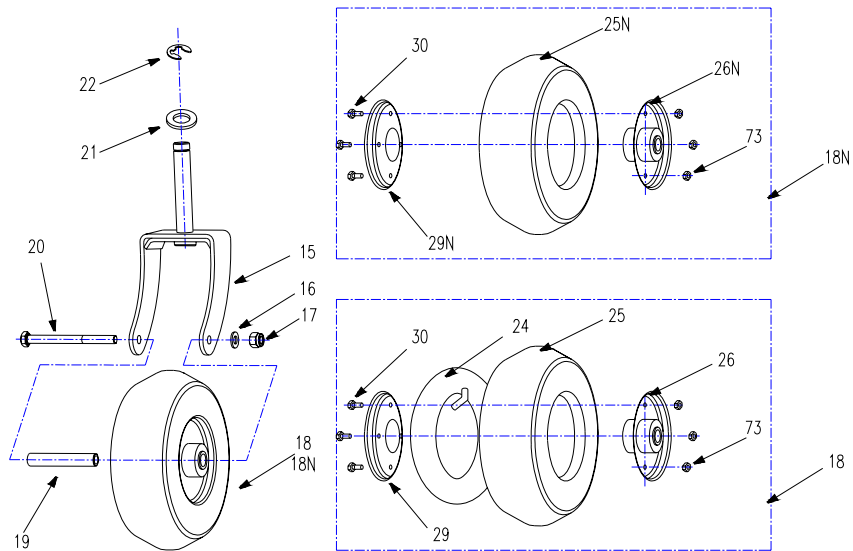

Ref.#	Part#	Description	28	28B
1	2801000	Caster Kit Assembly	x	x
2	2802000	Mower Deck Assembly	x	
	2802000B	Mower Deck Assembly		x
3	2805000	Drive Wheel Assembly	x	x
4	2803000	Engine Frame Assembly	x	
	2803000B	Engine Frame Assembly		x
5	2807000	Engine Assembly	x	
	2807000B	Engine Assembly		x
6	2806000	Handle Bar & console	x	x
7	2802200	Grass Catcher Assembly	x	x
8	2802206	Counter Weight Assembly	x	x
11	2800046	Spacer	x	
12	B5782-880	Hex Hd Bolt M8x80	x	x
17	B6182-8	Locknut M8	x	x
21	B97.1-16	Washer 16	x	x

Engine Assembly

Ref.#	Part#	Description	28	28B
16	B97.1-8	Washer 8	x	x
17	B6182-8	Locknut M8	x	x
60	3302008	Wing Washer	x	x
126	B5787-845	Hex Hd Bolt M8×45 (Honda)	x	x
	B5787-840	Hex Hd Bolt M8×40 (B&S)	x	x
174	3307005	Bolt 7/16-20UNF×1-1/4	x	
177	2807002	Belt Pulley (Large)	x	
179	3307002	Square Key	x	x
180	2807001	Belt Pulley (Small)	x	
181	3307001	Bushing (B&S)	x	
	2807007	Bushing (Honda)	x	
459	2807008B	Bushing (B&S)		x
	2807006	Bushing (Honda)		x
460	3307010	Transmission Drive Pulley		x
461	2807017B	Step Washer		x
462	2807011B	Rubber Bushing (1)		x
463	2807012B	Rubber Bushing (2)		x
464	2807014B	Rubber Bushing (3)		x
465	2807009B	Round washer		x

* -R MEANS: Recoil
 -E MEANS: Electric

Ref.#	Part#	Description	28	28B
15	2801001C	Caster Wheel Yoke	x	x
16	B97.1-8	Washer 8	x	x
17	B6182-8	Locknut M8	x	x
18	2801002	Caster Wheel Assembly	x	x
18N	2801015	Caster Wheel Assembly	x	x
19	2801003	Caster Wheel Spindle	x	x
20	2801004	Hex Hd Bolt M8×95	x	x
21	B97.1-16	Washer 16		x
22	B896-12	Snap Ring 12	x	x
24	2801011	Inner Tube	x	x
25	2801012	Tire, Front	x	x
25N	2801016	Tire, Front	x	x
26	2801013	Rim	x	x
26N	2801017	Rim	x	x
29	2801014	Rim	x	x
29N	2801018	Rim	x	x
30	B5783-614	Hex Hd Bolt M6×14	x	x
73	B6182-6	Locknut M6	x	x