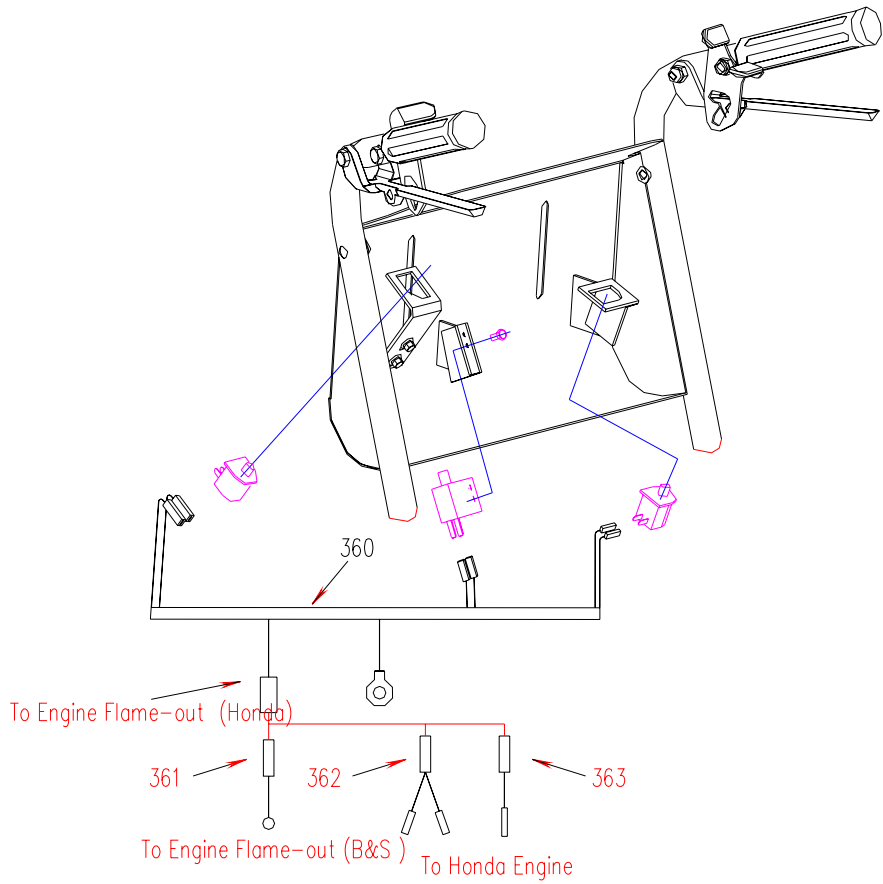

Recoil Start-up Wiring Harness

Ref.#	Part#	Description	28	28B
360	2808010	Wiring Harness	x	x
361	2808014	Engine Flameout Wiring Harness (B&S)	x	x
362	2808015	Connector, Three (Honda 13HP)	x	x
363	2808016	Connector, Two (Honda 11HP)	x	x