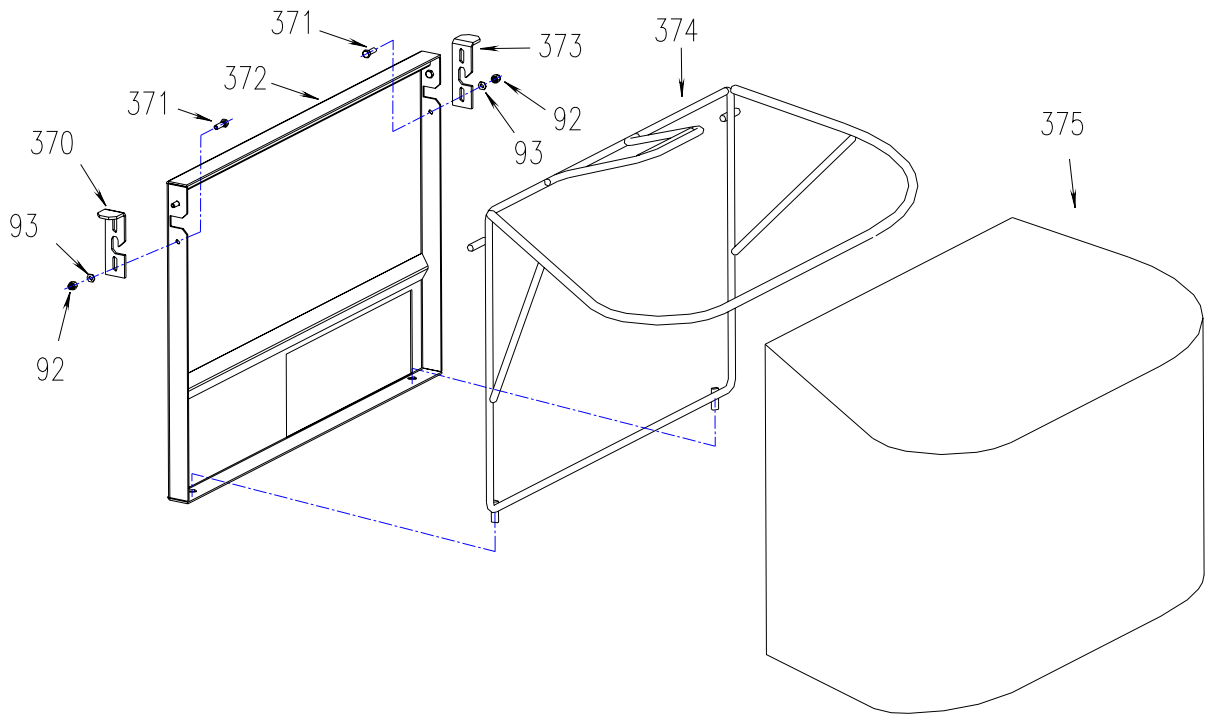

109

435

195

196

348

194

Grass Catcher

Ref.#	Part#	Description	28	28B
92	B6182-5	Locknut M5	x	x
93	B97.1-5	Washer 5	x	x
370	2802202	Grass Catcher Latch, LH	x	x
371	B823-520	Screw M5×20	x	x
372	2802211	Grass Catcher Mount Weldment	x	x
373	2802203	Grass Catcher Latch, RH	x	x
374	2802220	Grass Catcher Wire Frame	x	x
375	2802230	Grass Catcher Bag	x	x