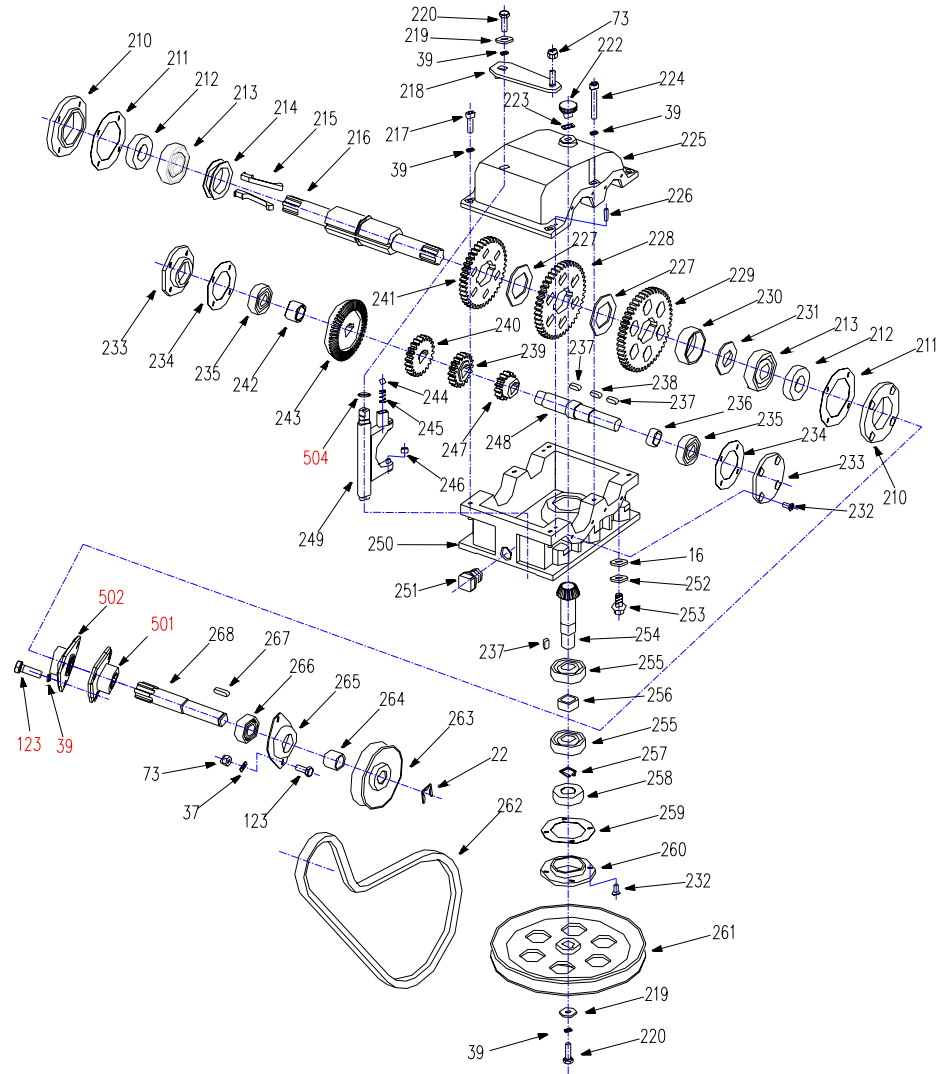

Transmission Assembly

Transmission Assembly

Ref.#	Part#	Description	28	28B
16	B97.1-8	Washer 8	x	x
17	B6182-8	Locknut M6	x	x
22	B896-12	Snap Ring 12	x	x
37	B97.1-6	Washer 6	x	x
39	B93-6	Washer 6	x	x
73	B6182-6	Locknut M6	x	x
123	B5783-616	Hex Hd Bolt M6×16	x	x
210	3304019	Bearing Cover-Output	x	x
211	3304020	Seal Ring	x	x
212	B9877.1-204010	Oil Seal FB 20×40×10B	x	x
213	B276-6204	Bearing 6204	x	x
214	2804019	Shift Spacer	x	x
215	2804016	Sliding Key	x	x
216	2804008	Output Shaft	x	x
217	3300187	Screw 1/2-20x3/4	x	x
218	2804025	Shift Arm Weldment	x	x
219	3304014	Washer	x	x
220	3300198	Hex Hd Bolt 1/4-20x3/4	x	x
222	3304009	Filler/Breather Plug	x	x
223	3304008	Seal Ring	x	x
224	3300188	Screw 1/4-20x1-5/8	x	x
225	2804004	Transmission Case-Top	x	x
226	B117-416	Roll Pin 4x16	x	x
227	3304053	Washer	x	x
228	2804007	Spur Gear, Output Shaft 2nd	x	x
229	2804017	Spur Gear, Output Shaft 3rd	x	x
230	2804003	Shift Spacer	x	x
231	3304054	Spacer	x	x
232	3300124	Screw 10-24x1/2	x	x
233	3304015	Bearing Cover-Countershaft	x	x
234	3304016	Seal Ring	x	x
235	B276-6202	Bearing 6202	x	x
236	2804001	Shift Spacer	x	x
237	B1096-514	Square Key 5×14	x	x
238	B1096-516	Square Key 5×16	x	x