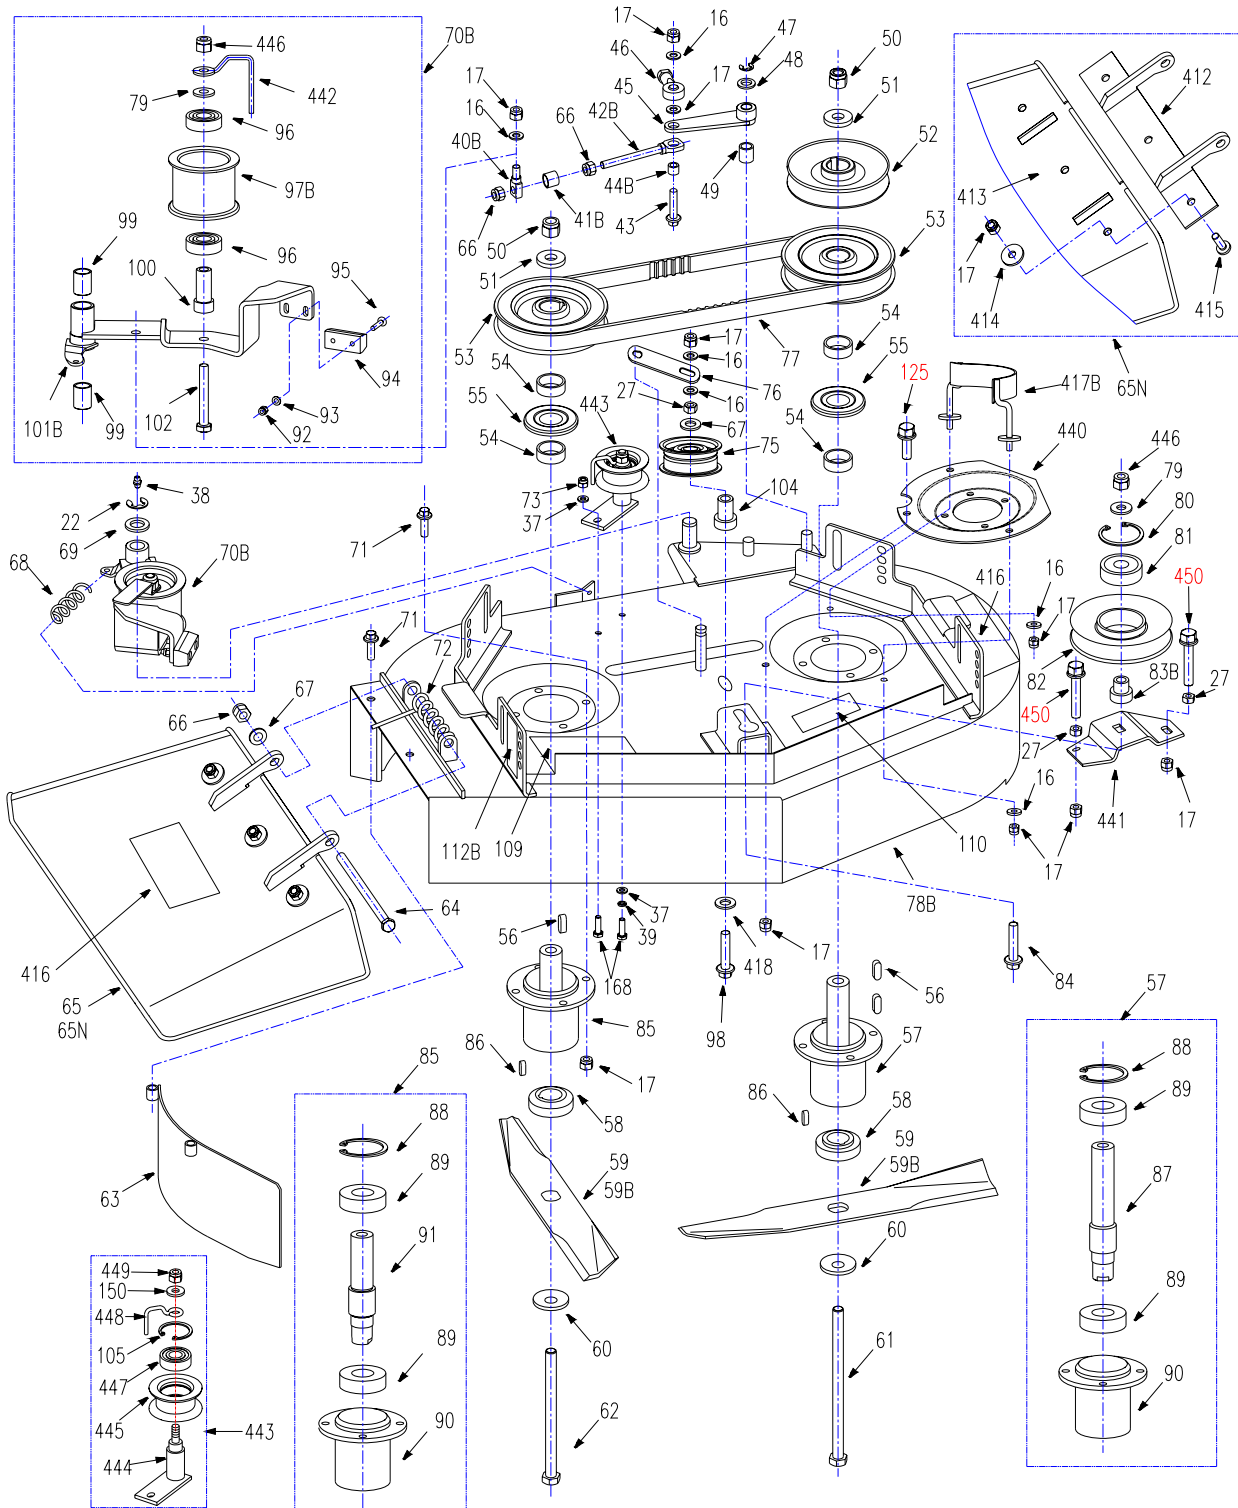

2" -4" Mower Deck Assembly

2" -4" Mower Deck Assembly

Ref.#	Part#	Description	28	28B	Ref.#	Part#	Description	28	28B
16	B97.1-8	Washer 8		x	80	B893.2-47	Snap Ring 47		x
17	B6182-8	Locknut M8		x	81	B276-6303RS	Bearing 6303-2RS		x
22	B896-12	Snap Ring 12		x	82	2802070	Idler Pulley Weldment		x
27	B6170-8	Locknut M8		x	83B	2802061C	Bushing		x
37	B97.1-6	Washer 6		x	84	B12-1045	Hex Hd Bolt M10×45		x
38	B1152-6	Grease Fitting M6		x	85	2802005	Outer Spindle Assembly		x
39	B93-6	Washer 6		x	86	B1096-614	Square Key 6x14		x
40B	2802084 B	Shoulder Bolt		x	87	2802047	Center Blade Spindle		x
41B	2802003B	Bushing		x	88	B893.2-52	Snap Ring 52		x
42B	2802083B	Connecting Rod		x	89	B276-6205RS	Bearing 6205-2RS		x
43	B5783-835	Hex Hd Bolt M8×35		x	90	2802166	Spindle Housing		x
44B	2802194B	Oilite Bronze Bearing 8.05×11.9×9.5		x	91	2802049	Outer Blade Spindle		x
45	2802163	Connecting Arm Weldment		x	92	B6182-5	Locknut M5		x
46	SIBJK 8T	Rod End Bearing		x	93	B97.1-5	Washer 5		x
47	B896-9	Snap Ring 9		x	94	2802121	Brake Pad		x
48	2802086	Spacer		x	95	B819-525	Screw M5x25		x
49	B2685-121618	Oilite Bronze Bearing 12×16×18		x	96	B276-6203RS	Bearing 6203-2RS		x
50	B6177-12	Nut M12		x	97B	2802080C	Idler Pulley		x
51	3302009	Spacer		x	98	B5783-860	Hex Hd Bolt M8x60		x
52	2802002	Belt Pulley Weldment		x	99	B2685-162025	Oilite Bronze Bearing 16×20×25		x
53	2802011	Synchronous Pulley		x	100	2802139	Bushing		x
54	2802131	Bushing		x	101B	2802189B	Blade Brake Arm Weldment		x
55	2802089	Dust Cover		x	102	B5782-1070	Hex Hd Bolt M10x70		x
56	B1096-822	Square Key 8×22		x	104	2802143	Bushing		x
57	2802004	Center Spindle Assembly		x	105	B893.1-35	Snap Ring 35		x
58	2802018	Blade Coupling		x	109	8070	Decal		x
59	2802016	Blade		x	110	8045	Decal, Caution		x
59B	2802016B	Mulching Blade		x	112B	8048B	Decal, Height Adjusting		x
60	3302008	Wing Washer		x	125	B5787-820	Hex Hd Bolt M8×20		x
61	2802017	Center Blade Bolt		x	150	3303018	Washer		x
62	2802019	Outer Blade Bolt		x	168	B5783-620	Hex Hd Bolt M6x20		x
63	2802040	Mulching Shield Weldment		x	412	2802026	Bracket, Discharge Chute		x
64	2802008	Long Bolt		x	413	2802104	Discharge Chute		x
65	2802090	Discharge Chute Assembly		x	414	3303034	Washer		x
65N	2802090N	Discharge Chute Assembly		x	415	B818-825	Screw M8x25		x
66	B6182-10	Locknut M10		x	416	8413	Decal		x
67	B97.1-10	Washer 10		x	417B	2802182B	Bracket-LH		x
68	2802022	Brake Spring		x	418	2802006	Cushion		x
69	3302095	Washer 8		x	440	2802174	Reinforcing Plate		x
70B	2802062B	Blade Brake Arm Assembly		x	441	2802038	Belt Guard Fixed Seat		x
71	B5787-825	Hex Hd Bolt M8x25		x	442	2802008B	Belt Hook		x
72	2802015	Torsion Spring		x	443	2802126	Guiding Pulley Assembly		x
73	B6182-6	Locknut M6		x	444	2802129	Bracket		x
75	2802130B	Idler Pulley Assembly		x	445	2802128	Guiding Pulley		x
76	2802001	Linking Plate		x	446	B6186-10	Nut M10		x
77	2802010	Synchronous Belt		x	447	B276-6202RS	Bearing 6202-2RS		x
78B	2802060C	Mower Deck		x	448	2802127	Hook		x
79	3302058	Spacer 10		x	449	B6187-8	Locknut M8		x
					450	B5782-860	Bolt M8×60		x