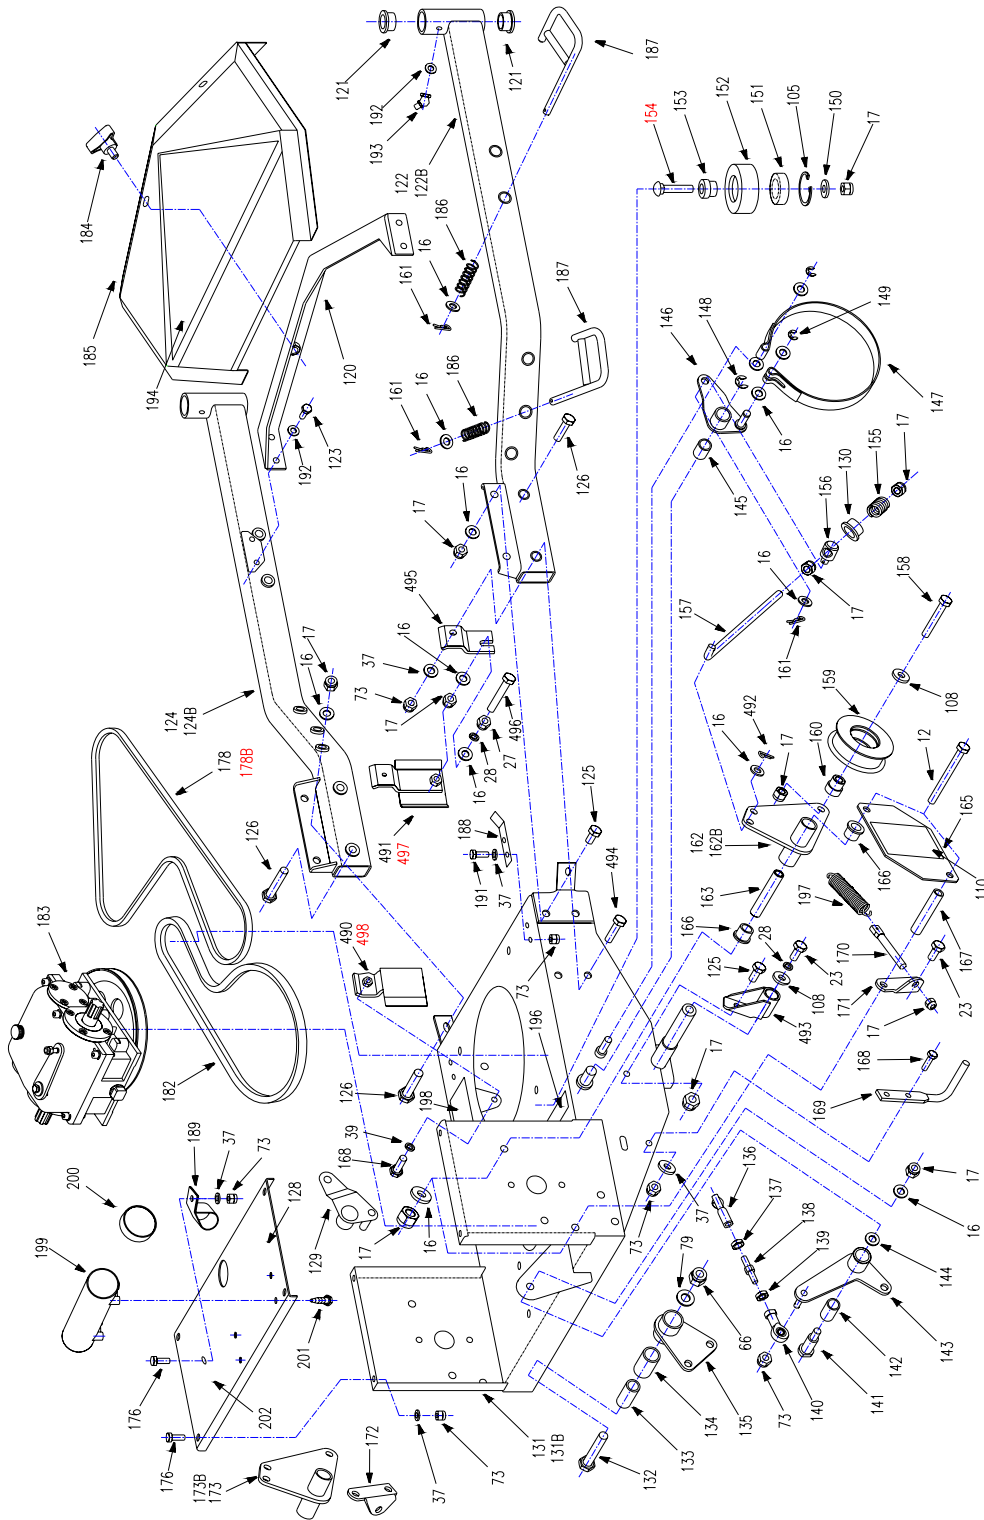

Engine Frame Assembly

Engine Frame Assembly

Ref.#	Part#	Description	28	28B	Ref.#	Part#	Description	28	28B
12	B5782-880	Hex Hd Bolt M8x80	x	x	154	B12-835	Hex Hd Bolt M8x35	x	x
16	B97.1-8	Washer 8	x	x	155	2800017	Compression Spring	x	x
17	B6182-8	Locknut M8	x	x	156	2800020	Brake Swivel	x	x
23	B5783-816	Hex Hd. Bolt M8x16	x	x	157	2800018	Brake Lever	x	x
27	B6170-8	Locknut M8		x	158	B5783-850	Hex Hd. Bolt M8x50	x	x
28	B93-8	Washer 8	x	x	159	2800034	Idler Pulley Assembly	x	x
37	B97.1-6	Washer 6	x	x	160	2800035	Bushing	x	x
39	B93-6	Washer 6	x	x	161	XSZ56-1-17	Hair Pin	x	x
66	B6182-10	Locknut M10	x	x	162	2800041	Idler Bracket Weldment, RH	x	
73	B6182-6	Locknut M6	x	x	162B	2800041B	Idler Bracket Weldment, RH		x
79	3302058	Spacer 10	x	x	163	2800032	Idler Sleeve	x	x
105	B893.1-35	Snap Ring 35	x	x	165	2800016	Belt Guard	x	x
108	2800006	Spacer	x	x	166	2800033	Bushing	x	x
110	8045	Decal, Caution	x	x	167	2800009	Spacer	x	x
120	2803004	Transom Weldment, Front	x	x	168	B5783-620	Hex Hd. Bolt M6x20	x	x
121	2803001	Bearing	x	x	169	2800005	Belt Guard	x	
122	2803003	Carrier Frame Weldment, Right	x		170	2800043	Idler Adjusting Screw	x	x
122B	2803003B	Carrier Frame Weldment, Right		x	171	2800045	Adjusting Plate, Right	x	x
123	B5783-616	Hex Hd Bolt M6x16	x	x	172	2800044	Adjusting Plate, Left	x	x
124	2803002	Carrier Frame Weldment, Left	x		173	2800031	Idler Bracket Weldment, LH	x	
124B	2803002B	Carrier Frame Weldment, Left		x	173B	2800031B	Idler Bracket Weldment, LH		x
125	B5787-820	Hex Hd Bolt M8x20	x	x	176	B5787-616	Hex Hd Bolt M6x16	x	x
126	B5787-845	Hex Hd Bolt M8x45	x	x	178	2800015A	Blade Drive Belt	x	
128	2803014	Rear Shield (Recoil)	x	x	178B	2800015B	Blade Drive Belt		x
129	2803008	Brake Lever Weldment, Left	x	x	182	2800014A	Transmission Drive Belt		x
130	2806010	Nylon Bushing	x	x	183	2804000	Transmission Assembly	x	x
131	2803005	Engine Frame Weldment	x		184	3302190	Knob	x	x
131B	2803005B	Engine Frame Weldment		x	185	2800001	Belt Cover	x	x
132	B5782-1055	Hex Hd Bolt M10x55	x	x	186	2800029	Compression Spring	x	x
133	2803016	Bushing	x	x	187	2800021	J-Pin Weldment	x	x
134	3303037	Bushing	x	x	188	2803057	Pressure Plate	x	x
135	2803009	Driver Engage Lever Weldment	x	x	189	2803055	Hose Clamp	x	x
136	3303008	Rod End Bearing M6	x	x	191	B818-616	Screw M6x16	x	x
137	B6172-6	Locknut M6	x	x	192	B861.2-6	Washer 6	x	x
138	2803006	Screw	x	x	193	B1153-6	Grease Fitting M6, 45°	x	x
139	B6172-6L	Locknut M6, Levo	x	x	194	8047	Decal	x	x
140	3303021	Rod End Bearing M6, Levo	x	x	196	8046	Label, Model Plate	x	x
141	2806055	Axis Pin	x	x	197	2802088	Spring	x	x
142	3303023	Nylon Bushing	x	x	198	8904	Decal, Warning	x	x
143	2803007	Shift Pivot Arm Weldment	x	x	199	2800051	Tool Kit (optional)	x	x
144	2806061	Wave Washer	x	x	200	2800052	Tool Kit Cap (Optional)	x	x
145	3303141	Nylon Bushing	x	x	201	B5285-6313	F-Style Self-Drilling Screw	x	x
146	2803012	Brake Lever Weldment, Right	x	x	202	2803078	Rear Shield (Electric)	x	x
147	3303002	Brake Band	x	x	490	2803075	Belt Housing Weldment, Left		x
148	B896-8	Snap Ring 8	x	x	491	2803070	Belt Housing Weldment, Right		x
149	B896-6	Snap Ring 6	x	x	492	B91-2520	Split Spin 2.5x20	x	x
150	3303018	Washer	x	x	493	2803090	Reinforcing Sleeve Assembly	x	x
151	B276-6003RS	Bearing 6003-2RS	x	x	494	B5787-850	Bolt M8x50		x
152	2803011	Idler Pulley	x	x	495	2803086	Supporting Plate		x
153	2803010	Bushing	x	x	496	B5783-875	Bolt M8x75		x
					497	2803100	Belt Housing Weldment, Right	x	
					498	2803105	Belt Housing Weldment, Left	x