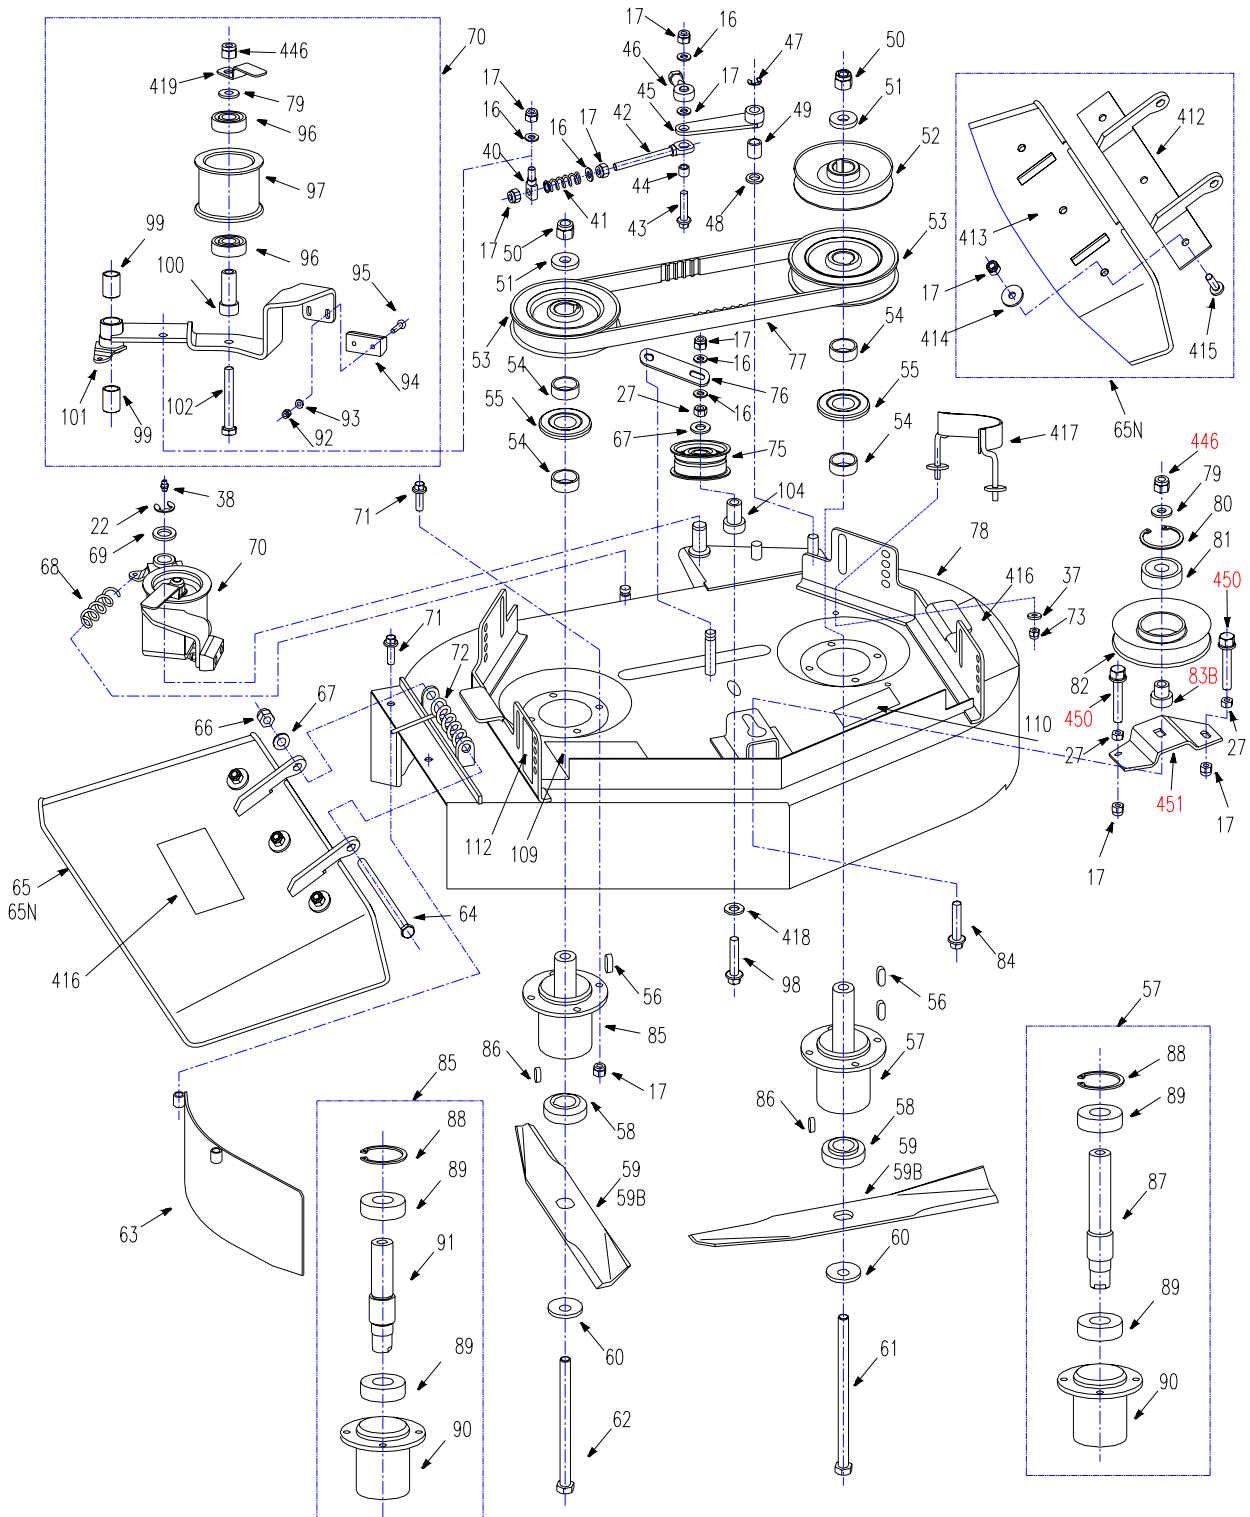

1.5" -3" Mower Deck Assembly

1.5" -3" Mower Deck Assembly

Ref.#	Part#	Description	28	28B	Ref.#	Part#	Description	28	28B
16	B97.1-8	Washer 8	x		75	2802130B	Idler Pulley Assembly	x	
17	B6182-8	Locknut M8	x		76	2802001	Linking Plate	x	
22	B896-12	Snap Ring 12	x		77	2802010	Synchronous Belt	x	
27	B6170-8	Locknut M8	x		78	2802060	Mower Deck Weldment	x	
37	B97.1-6	Washer 6	x		79	3302058	Spacer 10	x	
38	B1152-6	Grease Fitting M6	x		80	B893.2-47	Snap Ring 47	x	
40	2802084	Coupling Shaft	x		81	B276-6303RS	Bearing 6303-2RS	x	
41	2802009	Compression Spring	x		82	2802070	Idler Pulley Weldment	x	
42	2802083	Connecting Rod	x		83B	2802061C	Bushing	x	
43	B5783-835	Hex Hd Bolt M8x35	x		84	B12-1045	Hex Hd Bolt M10x45	x	
44	2802194	Oilite Bronze Bearing 8.05x11.9x9.5	x		85	2802005	Outer Spindle Assembly	x	
45	2802163	Connecting Rod Arm Weldment	x		86	B1096-614	Square Key 6x14	x	
46	SIBJK 8T	Rod End Bearing	x		87	2802047	Center Blade Spindle	x	
47	B896-9	Snap Ring 9	x		88	B893.2-52	Snap Ring 52	x	
48	2802086	Spacer	x		89	B276-6205RS	Bearing 6205-2RS	x	
49	B2685-121618	Oilite Bronze Bearing 12x16x18	x		90	2802166	Spindle Housing	x	
50	B6177-12	Nut M12	x		91	2802049	Outer Blade Spindle	x	
51	3302009	Spacer	x		92	B6182-5	Locknut M5	x	
52	2802002	Belt Pulley Weldment	x		93	B97.1-5	Washer 5	x	
53	2802011	Synchronous Pulley	x		94	2802121	Brake Pad	x	
54	2802131	Bushing	x		95	B819-525	Screw M5x25	x	
55	2802089	Dust Cover	x		96	B276-6203RS	Bearing 6203-2RS	x	
56	B1096-822	Square Key 8x22	x		97	2802080	Idler Pulley	x	
57	2802004	Center Spindle Assembly	x		98	B5783-860	Hex Hd Bolt M8x60	x	
58	2802018	Blade Coupling	x		99	B2685-162025	Oilite Bronze Bearing 16x20x25	x	
59	2802016	Blade	x		100	2802139	Bushing	x	
59B	2802016B	Mulching Blade	x		101	2802190	Blade Brake Arm weldment	x	
60	3302008	Wing Washer	x		102	B5782-1070	Hex Hd Bolt M10x70	x	
61	2802017	Center Blade Bolt	x		104	2802143	Bushing	x	
62	2802019	Outer Blade Bolt	x		109	8070	Decal	x	
63	2802040	Mulching Shield Weldment	x		110	8045	Decal	x	
64	2802008	Long Bolt	x		112	8048	Decal, Height Adjusting	x	
65	2802090	Discharge Chute Assembly	x		412	2802026	Bracket, Discharge Chute	x	
65N	2802090N	Discharge Chute Assembly	x		413	2802104	Discharge Chute	x	
66	B6182-10	Locknut M10	x		414	3303034	Washer	x	
67	B97.1-10	Washer 10	x		415	B818-825	Screw M8x25	x	
68	2802022	Brake Spring	x		416	8413	Decal	x	
69	3302095	Spacer	x		417	2802182	Bracket-LH	x	
70	2802081	Blade Brake Arm Assembly	x		418	2802006	Cushion	x	
71	B5787-825	Hex Hd Bolt M8x25	x		419	2802199	Pressure Plate	x	
72	2802015	Torsion Spring	x		446	B6186-10	Nut M10	x	
73	B6182-6	Locknut M6	x		450	B5782-860	Bolt M8x60	x	
					451	2802039	Fixed Plate	x