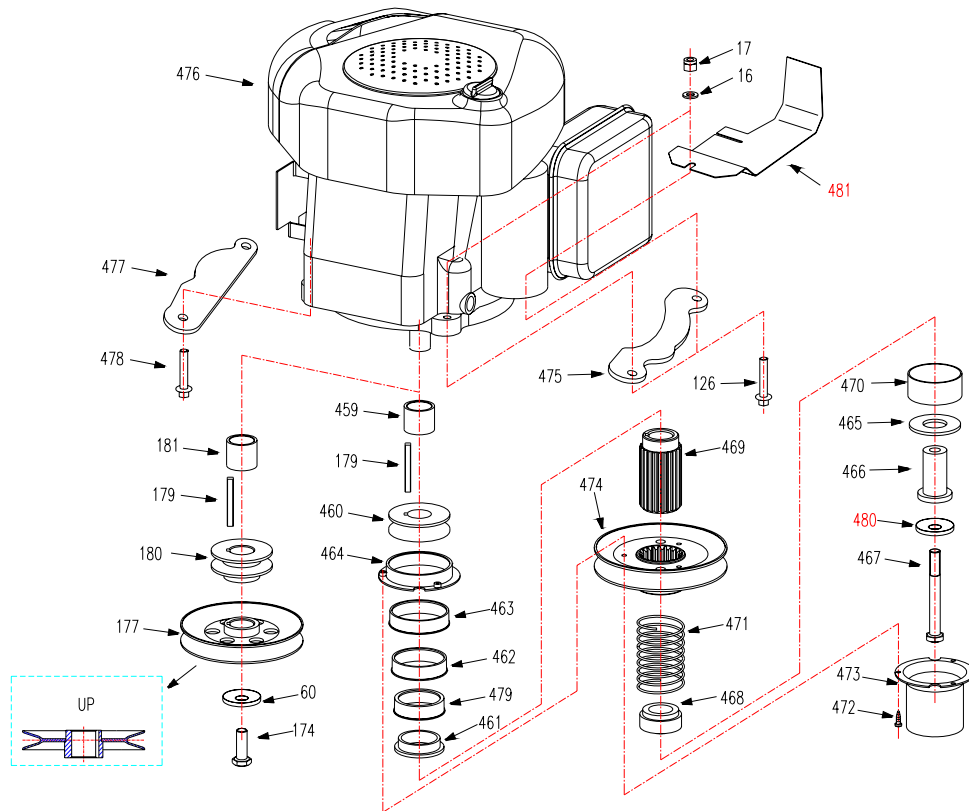

Ref.#	Part#	Description	28	28B
1	2801000	Caster Kit Assembly	x	x
2	2802000	Mower Deck Assembly	x	
	2802000B	Mower Deck Assembly		x
3	2805000	Drive Wheel Assembly	x	x
4	2803000	Engine Frame Assembly	x	
	2803000B	Engine Frame Assembly		x
5	2807000	Engine Assembly	x	
	2807000B	Engine Assembly		x
6	2806000	Handle Bar & console	x	x
7	2802200	Grass Catcher Assembly	x	x
8	2802206	Counter Weight Assembly	x	x
11	2800046	Spacer	x	
12	B5782-880	Hex Hd Bolt M8x80	x	x
17	B6182-8	Locknut M8	x	x
21	B97.1-16	Washer 16	x	x

Engine Assembly

Ref.#	Part#	Description	28	28B
16	B97.1-8	Washer 8	x	x
17	B6182-8	Locknut M8	x	x
60	3302008	Wing Washer	x	x
126	B5787-845	Hex Hd Bolt M8×45 (Honda)	x	x
	B5787-840	Hex Hd Bolt M8×40 (B&S)	x	x
174	3307005	Bolt 7/16-20UNF×1-1/4	x	
177	2807002	Belt Pulley (Large)	x	
179	3307002	Square Key	x	x
180	2807001	Belt Pulley (Small)	x	
181	3307001	Bushing (B&S)	x	
	2807007	Bushing (Honda)	x	
459	2807008B	Bushing (B&S)		x
	2807006	Bushing (Honda)		x
460	3307010	Transmission Drive Pulley		x
461	2807017B	Step Washer		x
462	2807011B	Rubber Bushing (1)		x
463	2807012B	Rubber Bushing (2)		x
464	2807014B	Rubber Bushing (3)		x
465	2807009B	Round washer		x

* -R MEANS: Recoil
 -E MEANS: Electric

Ref.#	Part#	Description	28	28B
15	2801001C	Caster Wheel Yoke	x	x
16	B97.1-8	Washer 8	x	x
17	B6182-8	Locknut M8	x	x
18	2801002	Caster Wheel Assembly	x	x
18N	2801015	Caster Wheel Assembly	x	x
19	2801003	Caster Wheel Spindle	x	x
20	2801004	Hex Hd Bolt M8×95	x	x
21	B97.1-16	Washer 16		x
22	B896-12	Snap Ring 12	x	x
24	2801011	Inner Tube	x	x
25	2801012	Tire, Front	x	x
25N	2801016	Tire, Front	x	x
26	2801013	Rim	x	x
26N	2801017	Rim	x	x
29	2801014	Rim	x	x
29N	2801018	Rim	x	x
30	B5783-614	Hex Hd Bolt M6×14	x	x
73	B6182-6	Locknut M6	x	x