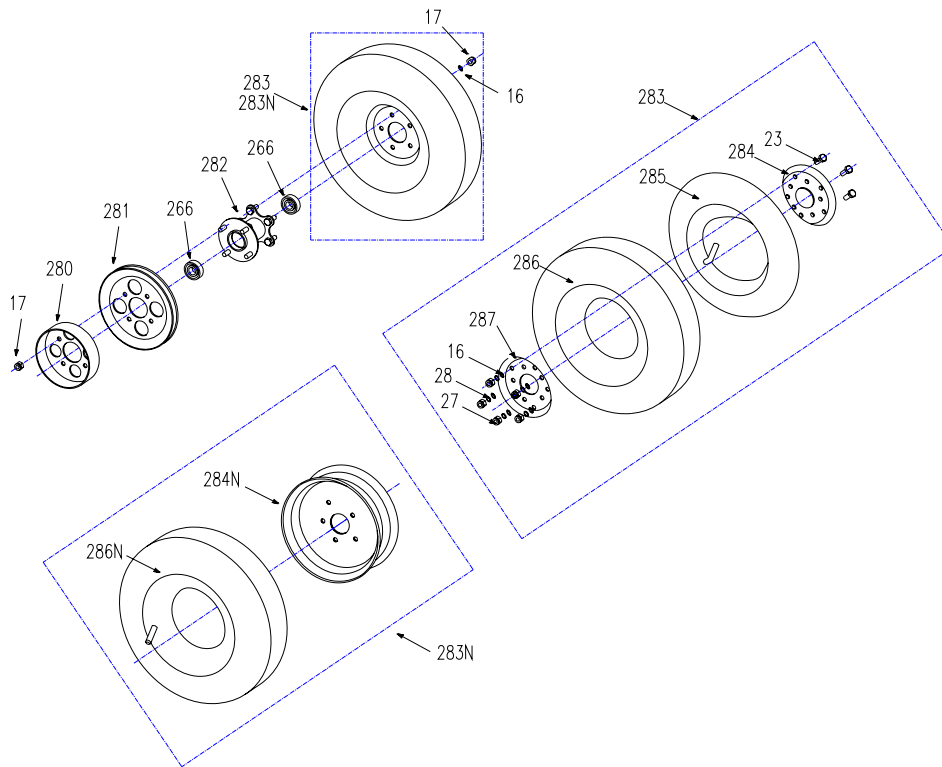

Drive Wheel Assembly

Ref.#	Part#	Description	28	28B
16	B97.1-8	Washer 8	x	x
17	B6182-8	Locknut M8	x	x
23	B5783-816	Hex Hd. Bolt M8x16	x	x
27	B6170-8	Locknut M8	x	x
28	B93-8	Washer 8	x	x
266	99502H	Bearing 99502-2RS	x	x
280	2805003	Brake Drum	x	x
281	2805002	Wheel Drive Pulley	x	x
282	2805005	Wheel Hub Weldment	x	x
283	2805001	Tire & Rim Assembly	x	x
283N	2805012	Tire & Rim Assembly	x	x
284	2805008	Rim (1)	x	x
284N	2805013	Rim	x	x
285	2805009	Inner Tube	x	x
286	2805010	Outer Tire	x	x
286N	2805014	Tire	x	x
287	2805011	Rim (2)	x	x