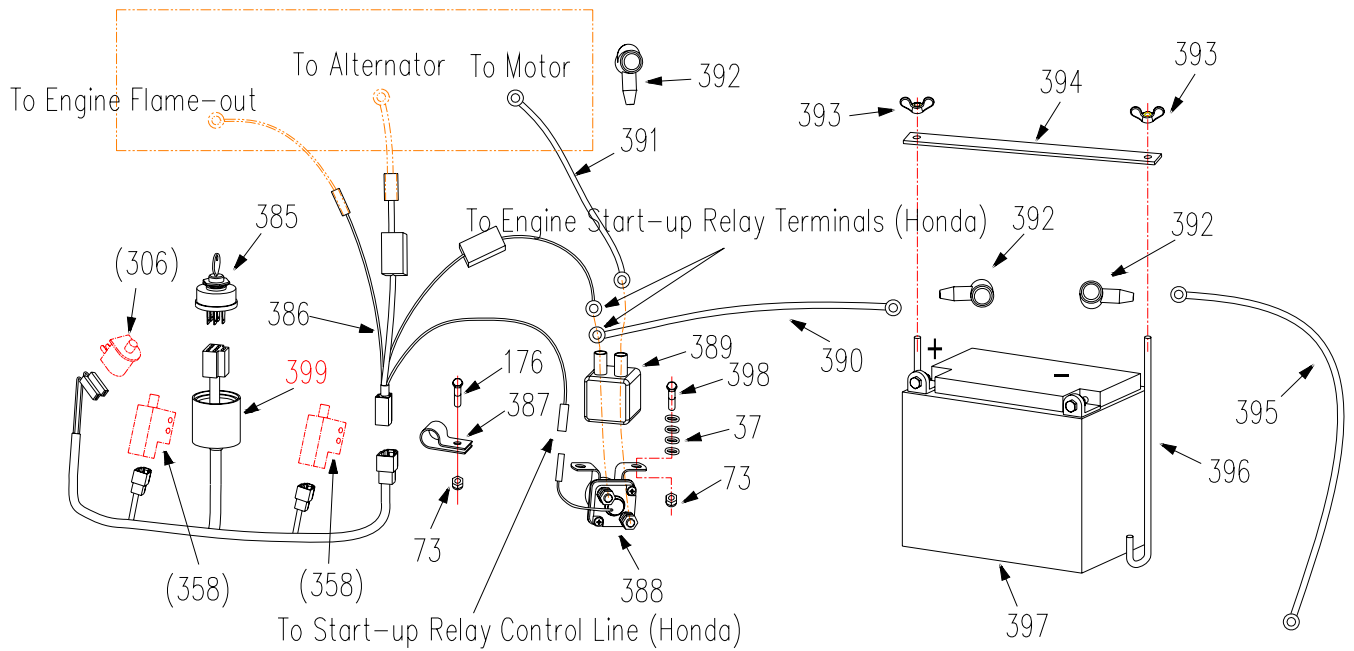

Electrical Start-up Wiring Harness

Ref.#	Part#	Description	28	28B
37	B97.1-6	Washer 6	x	x
73	B6182-6	Locknut M6	x	x
385	2808109	Ignition Switch	x	x
386	2808119	Wiring Harness, Console (B&S)	x	x
	2808135	Wiring Harness, Console (Honda)	x	x
387	5203903	Wire Clamp	x	x
388	2808105	Start-Up Relay (B&S)	x	x
389	2808104	Start-up Relay Grip (B&S)	x	x
390	2808103	Positive Pole Cable (B&S)	x	x
	2808132	Positive Pole Cable (Honda)	x	x
391	2808106	Motor Pole Cable	x	x
392	2808107	Cover	x	x
393	B62-6	Butterfly Nut M6	x	x
394	2808101A	Battery Bracket	x	x
395	2808110	Negative Pole Cable	x	x
396	5208203	Hook Rod	x	x
397	5208002	Battery 12V 33AH	x	x
398	B5787-620	Hex Hd Bolt M6x20	x	x
399	2808118	Wiring Harness, Handle	x	x