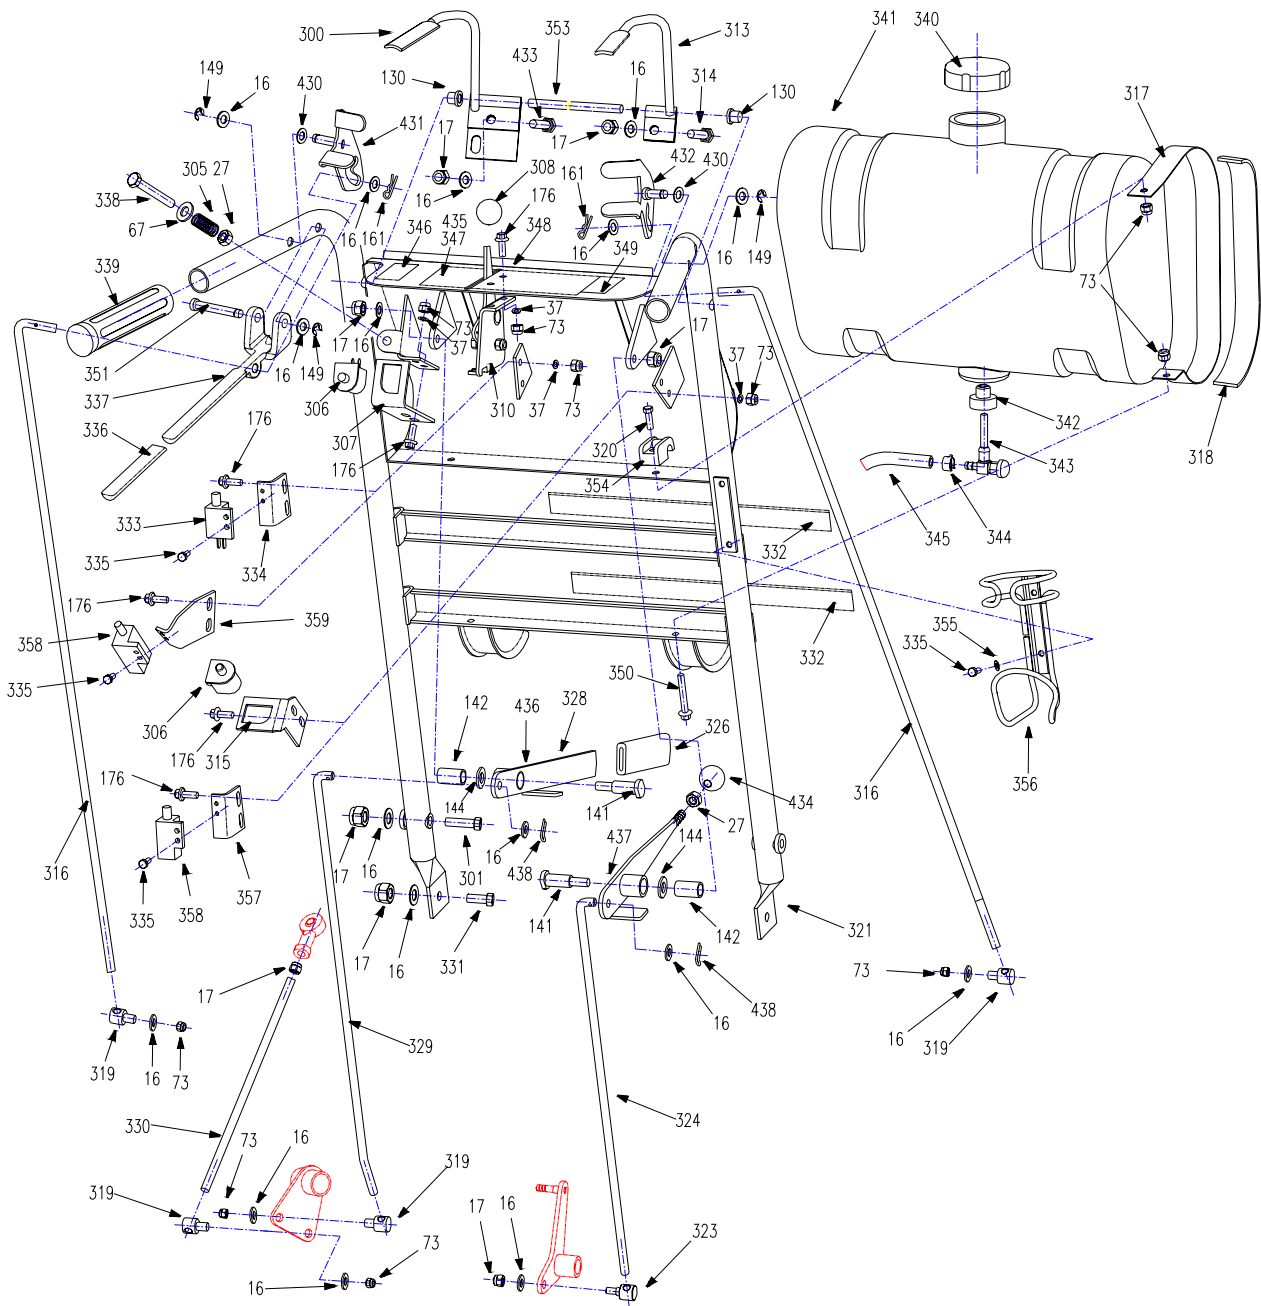

Handle Bar and Console

Handle Bar and Console

Ref.	Part#	Description	28	28B
16	B97.1-8	Washer 8	x	x
17	B6182-8	Locknut M8	x	x
27	B6170-8	Locknut M8	x	x
37	B97.1-6	Washer 6	x	x
67	B97.1-10	Washer 10	x	x
73	B6182-6	Locknut M6	x	x
130	2806010	Nylon Bushing	x	x
141	2806055	Axis Pin	x	x
142	3303023	Nylon Bushing	x	x
144	2806061	Wave Washer	x	x
149	B896-6	Snap Ring 6	x	x
161	XSZ56-1-17	Hair Pin	x	x
176	B5787-616	Hex Hd Bolt M6x16	x	x
300	2806003	Flameout Handle-LH	x	x
305	2806002	Compression Spring	x	x
306	2808001	Handle Bar Switch (Recoil)	x	x
307	2806056	Electrical Switch Bracket	x	x
308	3306030	Knob	x	x
310	2806005	Throttle Control Assembly (B&S)	x	x
	2806105	Throttle Control Assembly (Honda)	x	x
313	2806007	Flameout Handle-RH	x	x
315	2806058	Switch Bracket (Recoil)	x	x
316	2806009	Brake Control Rod	x	x
317	3306017	Fuel Tank Mounting Strap	x	x
318	3306081	Rubber Strap(with glue)	x	x
319	2800019	Swivel Joint	x	x
320	B5783-630	Hex Hd. Bolt M6 x 30	x	x
321	2806014A	Handlebar Assembly	x	x
323	3306015	Trunnion	x	x
324	2806012	Shift Control Rod	x	x
326	3306002	Handle Grip	x	x
328	2806015	Blade Drive Lever (recoil)	x	x
329	2806013	Blade Control Rod	x	x
330	2800002	Blade Engage Control Rod	x	x
331	B8783-820	Hex Hd. Bolt M8 x 20mm	x	x
332	3306082	Rubber Pad (with glue)	x	x

Ref.#	Part#	Description	28	28B
333	2808005	Blade Switch (Recoil)	x	x
334	2806057	Blade Switch Bracket (Recoil)	x	x
335	B67-510	Screw M5 x 10	x	x
336	2806097	Handle Grip	x	x
337	2806020	Steering Lever	x	x
338	B5782-855	Hex Hd. Bolt M8x55	x	x
339	3306005	Handle Grip	x	x
340	3307021	Gas Cap	x	x
341	3307022	Fuel Tank	x	x
342	3307023	Fuel Tank Bushing	x	x
343	3307024	Fuel Line Shut-off	x	x
344	3307025	Hose Clamp	x	x
345	2807005	Fuel Line (B&S)	x	x
	2807075	Fuel Line (Honda)	x	x
346	8080	Decal, Drive Wheel-RH (Recoil)	x	x
347	8022	Decal, Warning (Recoil)	x	x
348	8049	Decal	x	x
349	8081	Decal, Drive Wheel-LH (Recoil)	x	x
350	B5787-630	Hex Hd Bolt M6 x 30	x	x
351	2806096	Axis Pin	x	x
353	2806042	Rod	x	x
354	2808012	Pipe Clamp	x	x
355	B93-5	Washer 5	x	x
356	2806090	Cup Holder	x	x
357	2806085	Switch Bracket (Electric)	x	x
358	5208015	Brake Switch (Electric)	x	x
359	2806087	Blade Switch Bracket (Electric)	x	x
430	2806086	Saddle Shaped Washer	x	x
431	2806071	Neutral latch- LH	x	x
432	2806070	Neutral latch- RH	x	x
433	B5783-825	Hex Hd. Bolt M8 x 25	x	x
434	B4141.13-1240	Knob, M12x40	x	x
435	8903	Decal Warning (Electric)	x	x
436	2806084	Blade Drive Lever (Electric)	x	x
437	2806095	Gear Shift Lever	x	x
438	B91-3220	Split Spin 3.2x20	x	x