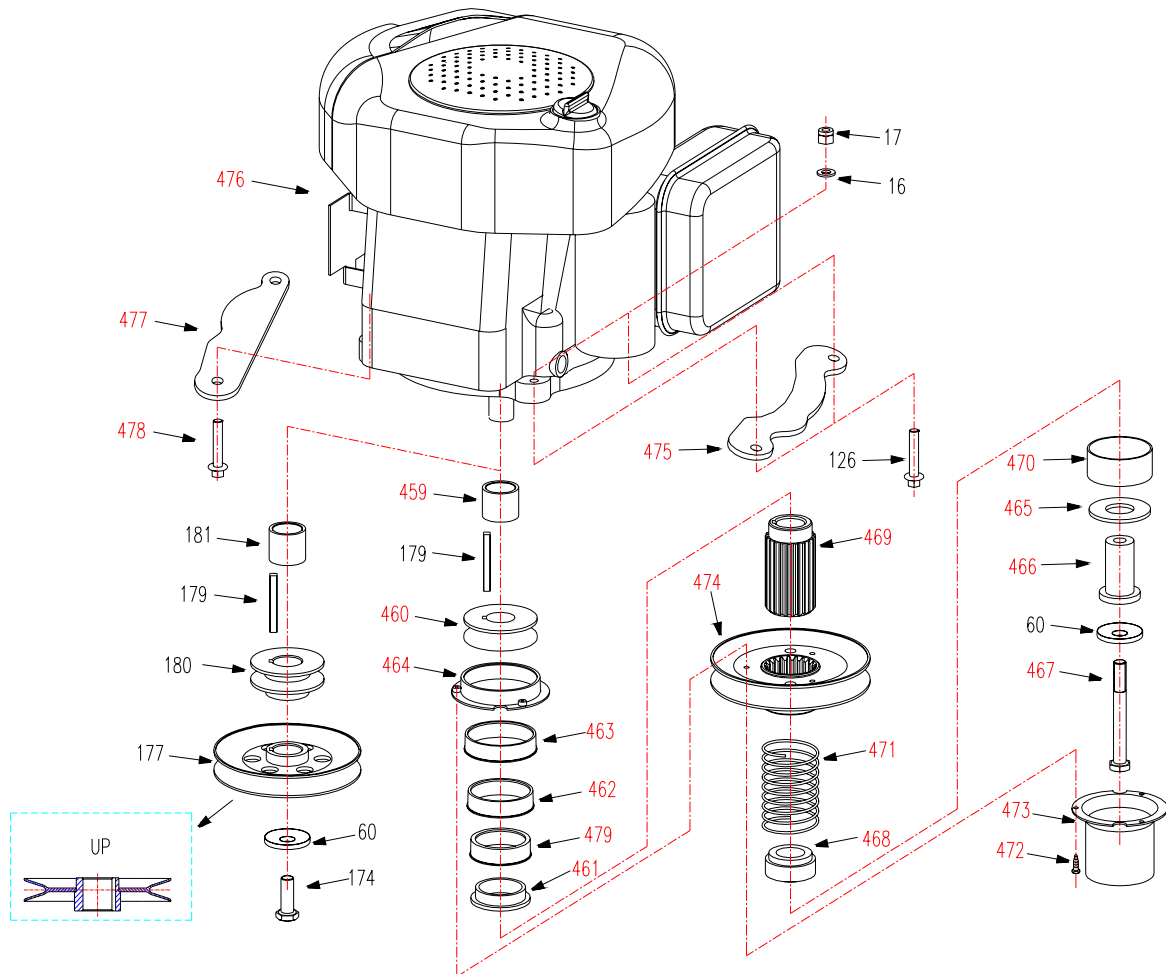

Ref.#	Part#	Description	28	28B
1	2801000	Caster Kit Assembly	x	x
2	2802000	Mower Deck Assembly	x	
	2802000BL	Mower Deck Assembly		x
3	2805000	Drive Wheel Assembly	x	x
4	2803000	Engine Frame Assembly	x	
	2803000B	Engine Frame Assembly		x
5	2807000	Engine Assembly	x	
	2807000B	Engine Assembly		x
6	2806000	Handle Bar & console	x	x
7	2802200	Grass Catcher Assembly	x	x
8	2802206	Counter Weight Assembly	x	x
11	2800046	Spacer	x	
12	B5782-880	Hex Hd Bolt M8×80	x	x
17	B6182-8	Locknut M8	x	x

Engine Assembly

Ref.#a	Part#	Description	28	28B
16	B97.1-8	Washer 8	x	x
17	B6182-8	Locknut M8	x	x
60	3302008	Wing Washer	x	x
126	B5787-845	Hex Hd Bolt M8×45	x	x
174	3307005	Bolt 7/16-20UNF×1-1/4	x	
177	2807002	Belt Pulley (Large)	x	
179	3307002	Square Key	x	x
180	2807001	Belt Pulley (Small)	x	
181	3307001	Bushing (B&S)	x	
	2807007	Bushing (Honda)	x	
459	2807008B	Bushing (B&S)		x
	2807006	Bushing (Honda)		x
460	3307010	Transmission Drive Pulley		x
461	2807017B	Step Washer		x
462	2807011B	Rubber Bushing (1)		x
463	2807012B	Rubber Bushing (2)		x
464	2807014B	Rubber Bushing (3)		x
465	2807009B	Round washer		x

* -R MEANS:Recoil

-E MEANS:Electric

Ref.#	Part#	Description	28	28B
15	2801001C	Caster Wheel Yoke	x	x
16	B97.1-8	Washer 8	x	x
17	B6182-8	Locknut M8	x	x
18	2801002	Caster Wheel Assembly	x	x
18N	2801002N	Caster Wheel Assembly	x	x
19	2801003	Caster Wheel Spindle	x	x
20	2801004	Hex Hd Bolt M8x95	x	x
21	B97.1-16	Washer 16	x	x
22	B896-12	Snap Ring 12	x	x
24	2801011	Inner Tube	x	x
25	2801012	Tire, Front	x	x
25N	2801012N	Tire, Front	x	x
26	2801013	Rim	x	x
29	2801014	Rim	x	x
30	B5783-614	Hex Hd Bolt M6x14	x	x
73	B6182-6	Locknut M6	x	x