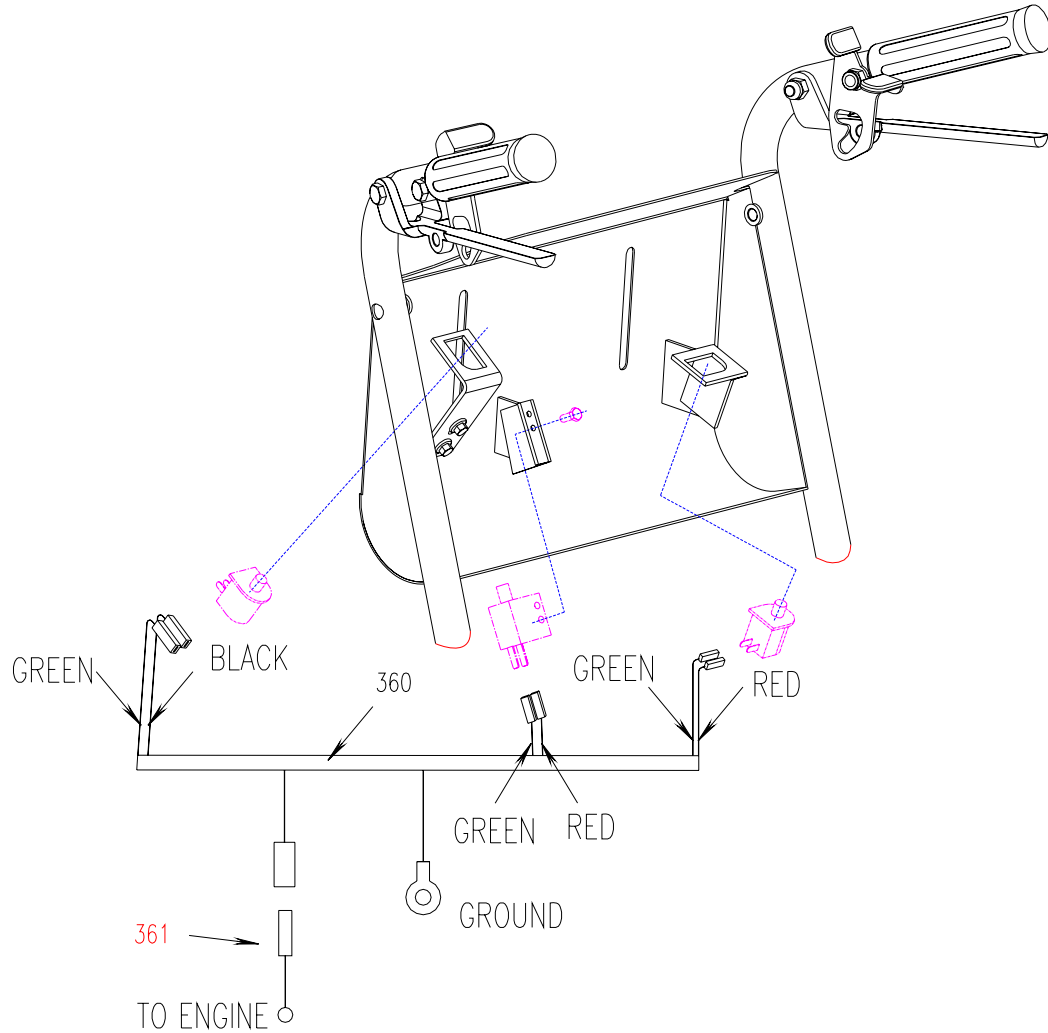

Recoil Start-up Wiring Harness

Ref.#	Part#	Description	28	28B
360	2808010	Wiring Harness	x	x
361	2808014	Engine Flameout Wiring Harness (B&S)	x	x