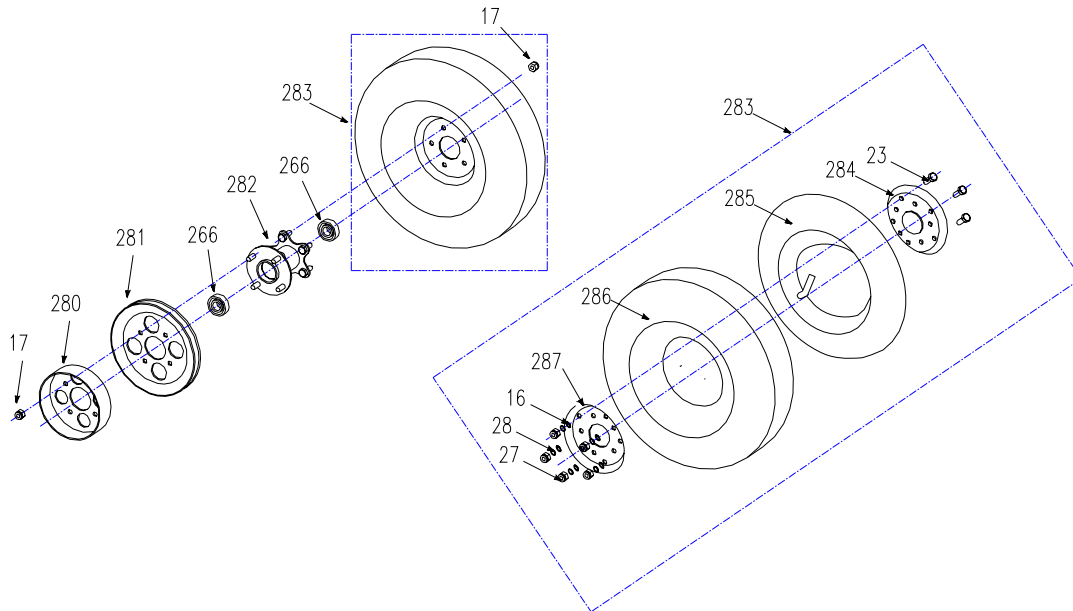

Transaxle

Ref.#	Part#	Description	28	28B
16	B97.1-8	Washer 8	x	x
17	B6182-8	Locknut M8	x	x
23	B5783-816	Hex Hd. Bolt M8x16	x	x
27	B6170-8	Locknut M8	x	x
28	B93-8	Washer 8	x	x
266	99502H	Bearing 99502-2RS	x	x
280	2805003	Brake Drum	x	x
281	2805002	Wheel Drive Pulley	x	x
282	2805005	Wheel Hub Weldment	x	x
283	2805001	Tire & Rim Assembly	x	x
284	2805008	Rim (1)	x	x
285	2805009	Inner Tire	x	x
286	2805010	Outer Tire	x	x
287	2805011	Rim (2)	x	x