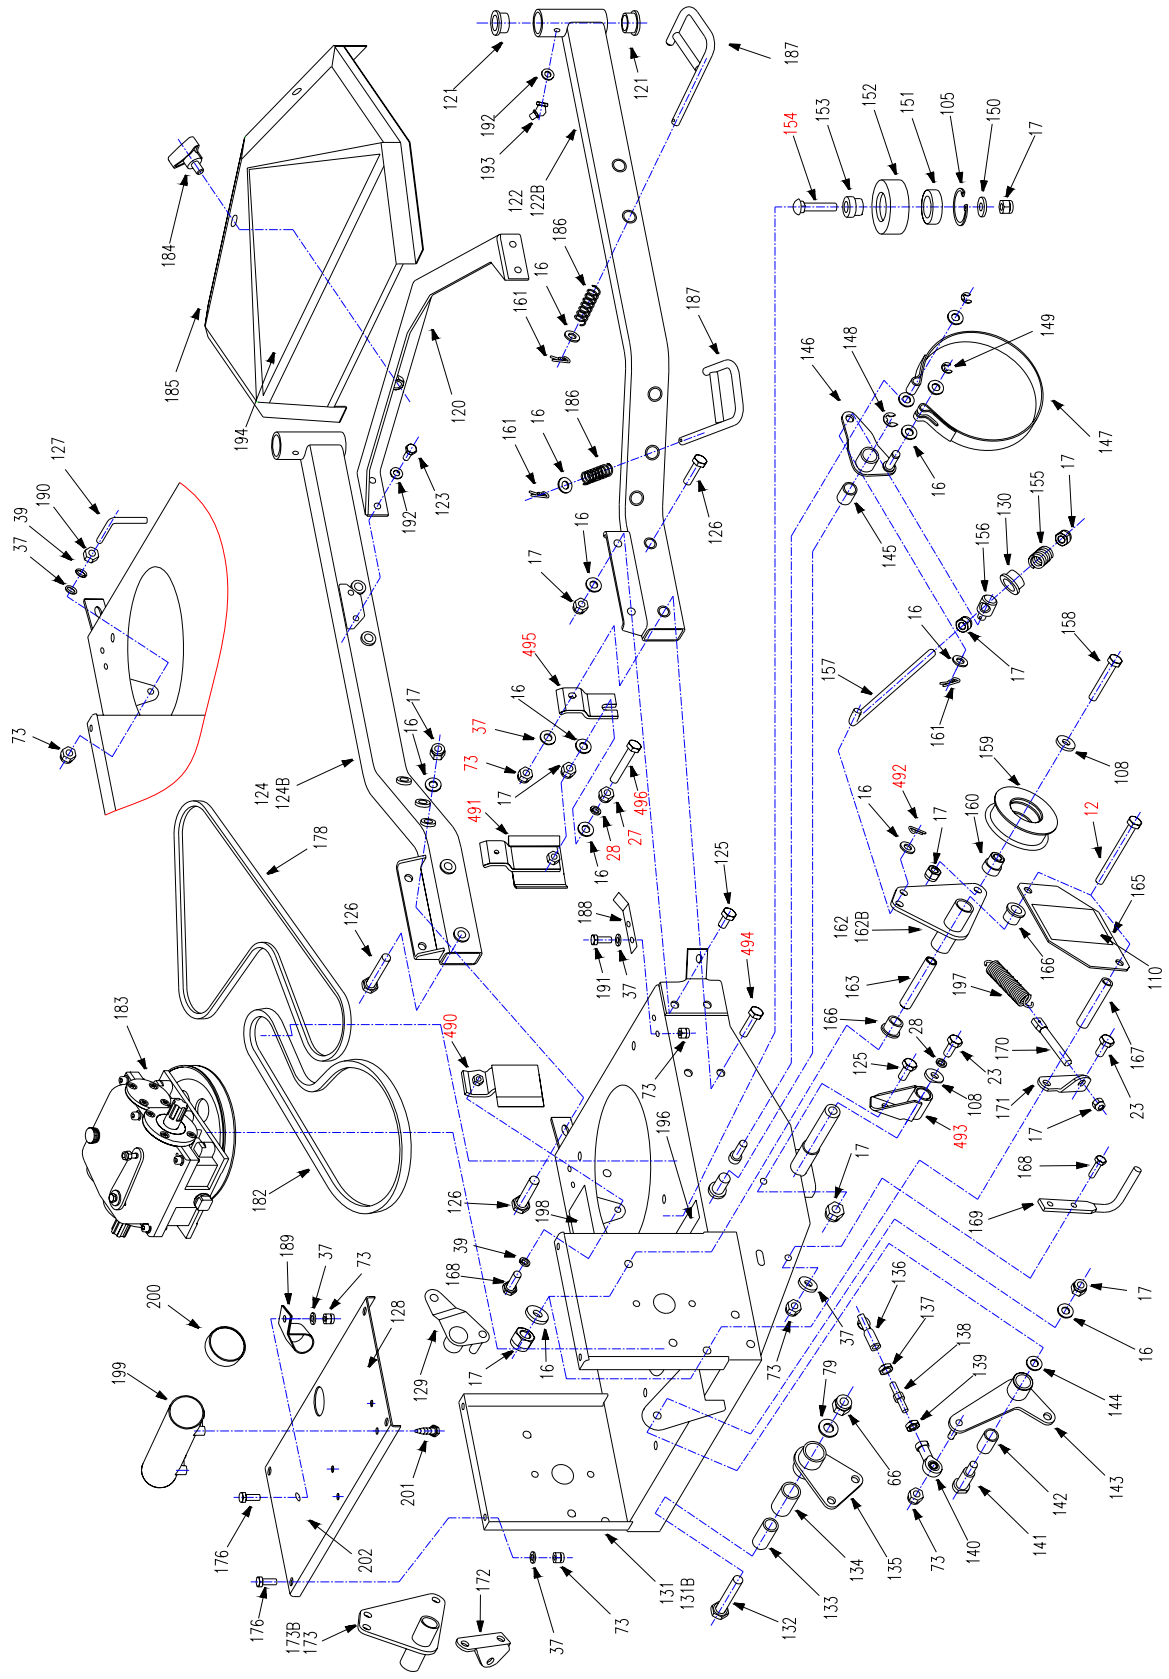

Engine Frame Assembly

Engine Frame Assembly

Ref.#	Part#	Description	28	28B	Ref.#	Part#	Description	28	28B
12	B5782-880	Hex Hd Bolt M8x80	x	x	155	2800017	Compression Spring	x	x
16	B97.1-8	Washer 8	x	x	156	2800020	Brake Swivel	x	x
17	B6182-8	Locknut M8	x	x	157	2800018	Brake Lever	x	x
23	B5783-816	Hex Hd. Bolt M8x16	x	x	158	B5783-850	Hex Hd. Bolt M8x50	x	x
27	B6170-8	Locknut M8		x	159	2800034	Idler Pulley Assembly	x	x
28	B93-8	Washer 8	x	x	160	2800035	Bushing	x	x
37	B97.1-6	Washer 6	x	x	161	XSZ56-1-17	Hair Pin	x	x
39	B93-6	Washer 6	x	x	162	2800041	Idler Bracket Weldment, RH	x	
66	B6182-10	Locknut M10	x	x	162B	2800041B	Idler Bracket Weldment, RH		x
73	B6182-6	Locknut M6	x	x	163	2800032	Idler Sleeve	x	x
79	3302058	Spacer 10	x	x	165	2800016	Belt Guard	x	x
105	B893.1-35	Spacer 35	x	x	166	2800033	Bushing	x	x
108	2800006	Spacer	x	x	167	2800009	Spacer	x	x
110	8045	Decal, Caution	x	x	168	B5783-620	Hex Hd. Bolt M6x20	x	x
120	2803004	Transom Weldment, Front	x	x	169	2800005	Belt Guard	x	
121	2803001	Bearing	x	x	170	2800043	Idler Adjusting Screw	x	x
122	2803003	Carrier Frame Weldment, Right	x		171	2800045	Adjusting Plate, Right	x	x
122B	2803003B	Carrier Frame Weldment, Right		x	172	2800044	Adjusting Plate, Left	x	x
123	B5783-616	Hex Hd Bolt M6x16	x	x	173	2800031	Idler Bracket Weldment, LH	x	
124	2803002	Carrier Frame Weldment, Left	x		173B	2800031B	Idler Bracket Weldment, LH		x
124B	2803002B	Carrier Frame Weldment, Left		x	176	B5787-616	Hex Hd Bolt M6x16	x	x
125	B5787-820	Hex Hd Bolt M8x20	x	x	178	2800015	Blade Drive Belt	x	
126	B5787-845	Hex Hd Bolt M8x45	x	x		2800015B	Blade Drive Belt		x
127	2803017	Belt Guard	x		182	2800014	Transmission Drive Belt	x	
128	2803014	Rear Shield (Recoil)	x	x		2800014A	Transmission Drive Belt		x
129	2803008	Brake Lever Weldment, Left	x	x	183	2804000	Transmission Assembly	x	x
130	2806010	Nylon Bushing	x	x	184	3302190	Bolt	x	x
131	2803005	Engine Frame Weldment	x		185	2800001	Belt Cover	x	x
131B	2803005B	Engine Frame Weldment		x	186	2800029	Compression Spring	x	x
132	B5782-1055	Hex Hd Bolt M10x55	x	x	187	2800021	J-Pin Weldment	x	x
133	2803016	Bushing	x	x	188	2803057	Plate	x	x
134	3303037	Bushing	x	x	189	2803055	Hose Clamp	x	x
135	2803009	Driver Engage Lever Weldment			190	B6170-6	Nut M6	x	
136	3303008	Rod End Bearing M6	x	x	191	B818-616	Screw M6x16	x	x
137	B6172-6	Locknut M6	x	x	192	B861.2-6	Washer 6	x	x
138	2803006	Screw	x	x	193	B1153-6	Grease Fitting M6, 45°	x	x
139	B6172-6L	Locknut M6, Levo	x	x	194	8047	Decal	x	x
140	3303021	Rod End Bearing M6, Levo	x	x	196	8046	Label, Model Plate	x	x
141	2806055	Axis Pin	x	x	197	2802088	Spring	x	x
142	3303023	Nylon Bushing	x	x	198	8904	Decal, Warning	x	x
143	2803007	Shift Pivot Arm Weldment	x	x	199	2800051	Tool Kit (optional)	x	x
144	2806061	Wave Washer	x	x	200	2800052	Tool Kit Cap (Optional)	x	x
145	3303141	Nylon Bushing	x	x	201	B5285-6313	F-Style Self-Drilling Screw	x	x
146	2803012	Brake Lever Weldment, Right	x	x	202	2803078	Rear Shield (Electric)	x	x
147	3303002	Brake Band	x	x	490	2803075	Belt Housing Weldment, Left		x
148	B896-8	Snap Ring 8	x	x	491	2803070	Belt Housing Weldment, Right		x
149	B896-6	Snap Ring 6	x	x	492	B91-2520	Split Spin 2.5x20	x	x
150	3303018	Washer	x	x	493	2803090	Reinforcing Sleeve Assembly	x	x
151	B276-6003RS	Bearing 6003-2RS	x	x	494	B5787-850	Bolt M8x50		x
152	2803011	Idler Pulley	x	x	495	2803086	Supporting Plate		x
153	2803010	Bushing	x	x	496	B5783-875	Bolt M8x75		x
154	B12-835	Hex Hd Bolt M8x35	x	x