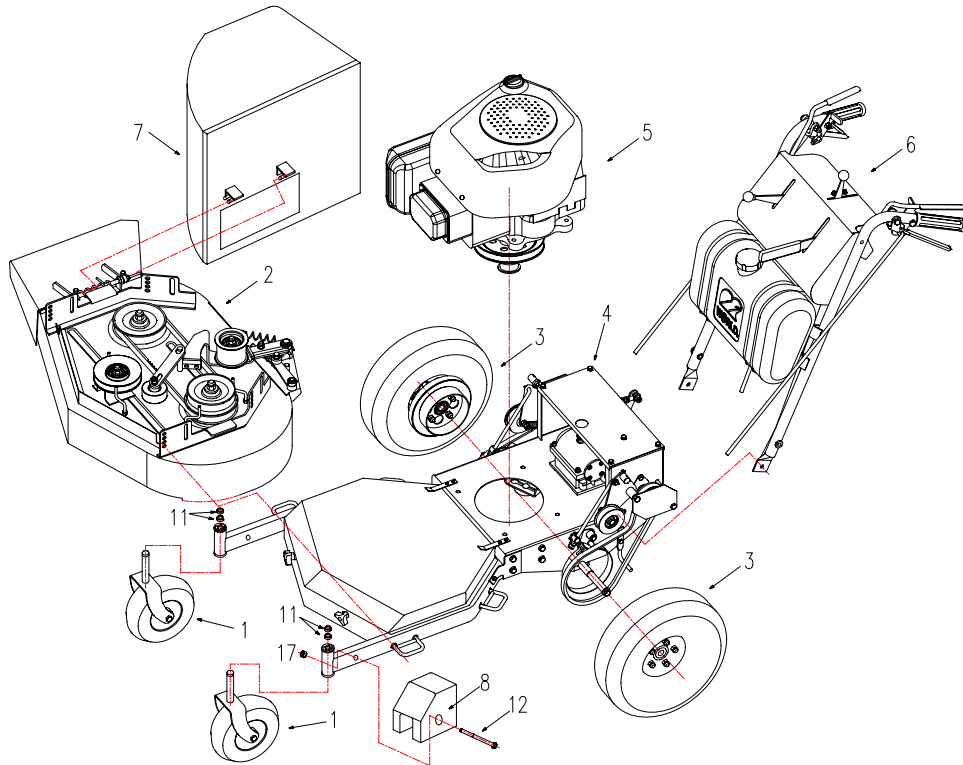

Ref.#	Part#	Description	28	28B
1	2801000	Caster Kit Assembly	x	x
2	2802000	Mower Deck Assembly	x	
	2802000BL	Mower Deck Assembly		x
3	2805000	Drive Wheel Assembly	x	x
4	2803000	Engine Frame Assembly	x	
	2803000B	Engine Frame Assembly		x
5	2807000	Engine Assembly	x	
	2807000B	Engine Assembly		x
6	2806000	Handle Bar & console	x	x
7	2802200	Grass Catcher Assembly	x	x
8	2802206	Counter Weight Assembly	x	x
11	2800046	Spacer	x	
12	B5782-880	Hex Hd Bolt M8×80	x	x
17	B6182-8	Locknut M8	x	x

Engine Assembly

Ref.#a	Part#	Description	28	28B
16	B97.1-8	Washer 8	x	x
17	B6182-8	Locknut M8	x	x
60	3302008	Wing Washer	x	x
126	B5787-845	Hex Hd Bolt M8×45	x	x
174	3307005	Bolt 7/16-20UNF×1-1/4	x	
177	2807002	Belt Pulley (Large)	x	
179	3307002	Square Key	x	x
180	2807001	Belt Pulley (Small)	x	
181	3307001	Bushing (B&S)	x	
	2807007	Bushing (Honda)	x	
459	2807008B	Bushing (B&S)		x
	2807006	Bushing (Honda)		x
460	3307010	Transmission Drive Pulley		x
461	2807017B	Step Washer		x
462	2807011B	Rubber Bushing (1)		x
463	2807012B	Rubber Bushing (2)		x
464	2807014B	Rubber Bushing (3)		x
465	2807009B	Round washer		x

* -R MEANS:Recoil

-E MEANS:Electric

Ref.#	Part#	Description	28	28B
15	2801001C	Caster Wheel Yoke	x	x
16	B97.1-8	Washer 8	x	x
17	B6182-8	Locknut M8	x	x
18	2801002	Caster Wheel Assembly	x	x
18N	2801002N	Caster Wheel Assembly	x	x
19	2801003	Caster Wheel Spindle	x	x
20	2801004	Hex Hd Bolt M8x95	x	x
21	B97.1-16	Washer 16	x	x
22	B896-12	Snap Ring 12	x	x
24	2801011	Inner Tube	x	x
25	2801012	Tire, Front	x	x
25N	2801012N	Tire, Front	x	x
26	2801013	Rim	x	x
29	2801014	Rim	x	x
30	B5783-614	Hex Hd Bolt M6x14	x	x
73	B6182-6	Locknut M6	x	x