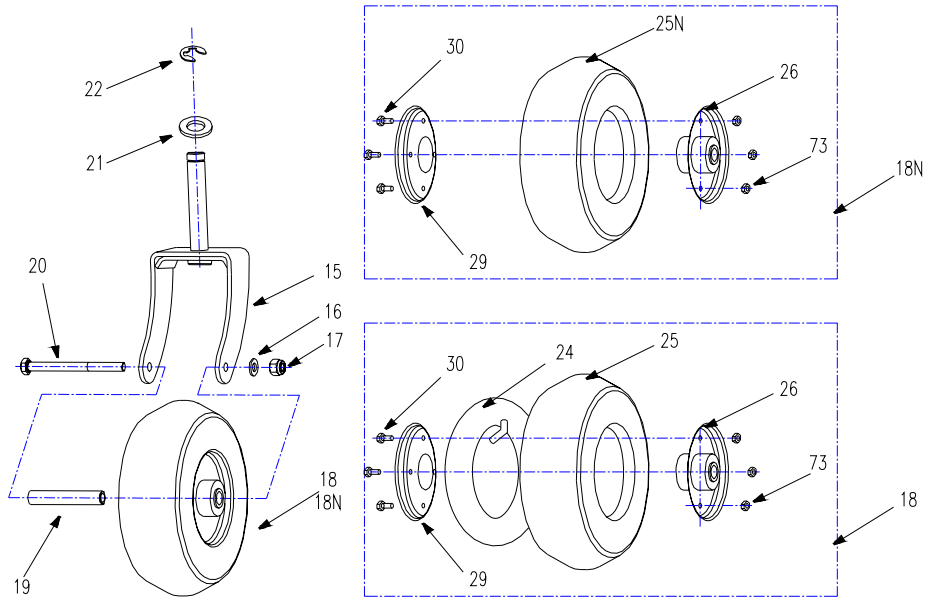

Engine Assembly

Ref.#a	Part#	Description	28	28B
16	B97.1-8	Washer 8	x	x
17	B6182-8	Locknut M8	x	x
60	3302008	Wing Washer	x	x
126	B5787-845	Hex Hd Bolt M8×45	x	x
174	3307005	Bolt 7/16-20UNF×1-1/4	x	
177	2807002	Belt Pulley (Large)	x	
179	3307002	Square Key	x	x
180	2807001	Belt Pulley (Small)	x	
181	3307001	Bushing (B&S)	x	
	2807007	Bushing (Honda)	x	
459	2807008B	Bushing (B&S)		x
	2807006	Bushing (Honda)		x
460	3307010	Transmission Drive Pulley		x
461	2807017B	Step Washer		x
462	2807011B	Rubber Bushing (1)		x
463	2807012B	Rubber Bushing (2)		x
464	2807014B	Rubber Bushing (3)		x
465	2807009B	Round washer		x

Ref.#	Part#	Description	28	28B
466	2807006B	Bushing		x
467	2807016B	Bolt 7/16-20UNF×3-1/2		x
468	2807018B	Seat Pad		x
469	2807007B	Outer Spline Housing		x
470	2807015B	Rubber Bushing (5)		x
471	2807010B	Spring		x
472	B845-4212	Screw ST 4.2*12		x
473	2807014B	Rubber Bushing (4)		x
474	2807002B	Belt Pulley (Large)		x
475	2803080	Seat Pad (Honda), Right	x	x
476	2800003	Engine B&S 10.5HP Intek I/C -R *	x	x
	2800060	Engine B&S 11.5HP Intek I/C -E *	x	x
	2800061	Engine Honda 11HP GXV340 -R *	x	x
	2800062	Engine Honda 11HP GXV340 -E *	x	x
477	2803079	Seat Pad (Honda), Left	x	x
478	2200020A	JH Engine Bolt (Honda)	x	x
479	2807019B	Rubber Bushing (6)		x

* -R MEANS:Recoil

-E MEANS:Electric

Ref.#	Part#	Description	28	28B
15	2801001C	Caster Wheel Yoke	x	x
16	B97.1-8	Washer 8	x	x
17	B6182-8	Locknut M8	x	x
18	2801002	Caster Wheel Assembly	x	x
18N	2801002N	Caster Wheel Assembly	x	x
19	2801003	Caster Wheel Spindle	x	x
20	2801004	Hex Hd Bolt M8x95	x	x
21	B97.1-16	Washer 16	x	x
22	B896-12	Snap Ring 12	x	x
24	2801011	Inner Tube	x	x
25	2801012	Tire, Front	x	x
25N	2801012N	Tire, Front	x	x
26	2801013	Rim	x	x
29	2801014	Rim	x	x
30	B5783-614	Hex Hd Bolt M6x14	x	x
73	B6182-6	Locknut M6	x	x