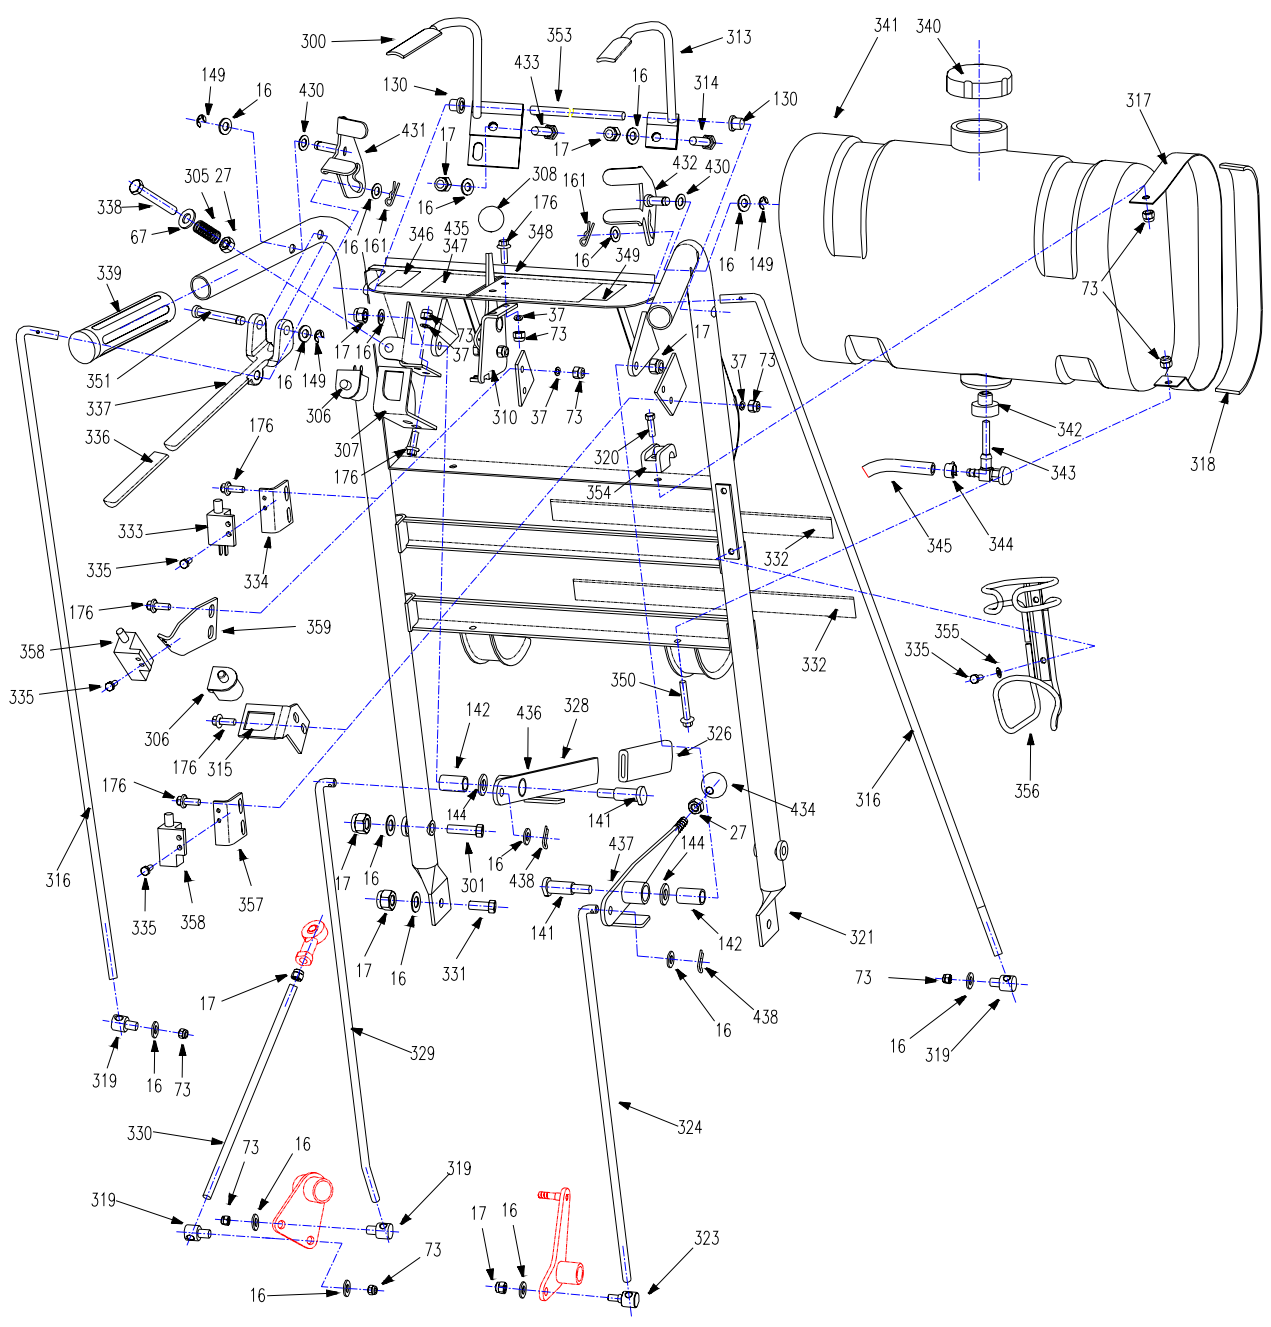

Handle Bar and Console

Handle Bar and Console

Ref.	Part#	Description	28	28B
16	B97.1-8	Washer 8	x	x
17	B6182-8	Locknut M8	x	x
27	B6170-8	Locknut M8	x	x
37	B97.1-6	Washer 6	x	x
67	B97.1-10	Washer 10	x	x
73	B6182-6	Locknut M6	x	x
130	2806010	Nylon Bushing	x	x
141	2806055	Axis Pin	x	x
142	3303023	Nylon Bushing	x	x
144	2806061	Wave Washer	x	x
149	B896-6	Snap Ring 6	x	x
161	XSZ56-1-17	Hair Pin	x	x
176	B5787-616	Hex Hd Bolt M6x16	x	x
300	2806003	Flameout Handle-LH	x	x
305	2806002	Compression Spring	x	x
306	2808001	Handle Bar Switch (Recoil)	x	x
307	2806056	Electrical Switch Bracket	x	x
308	3306030	Knob	x	x
310	2806005	Throttle Control Assembly (B&S)	x	x
	2806105	Throttle Control Assembly (Honda)	x	x
313	2806007	Flameout Handle-RH	x	x
315	2806058	Switch Bracket (Recoil)	x	x
316	2806009	Brake Control Rod	x	x
317	3306017	Fuel Tank Mounting Strap	x	x
318	3306081	Rubber Strap(with glue)	x	x
319	2800019	Swivel Joint	x	x
320	B5783-630	Hex Hd. Bolt M6 x 30	x	x
321	2806014	Handlebar Assembly	x	x
323	3306015	Trunnion	x	x
324	2806012	Shift Control Rod	x	x
326	3306002	Handle Grip	x	x
328	2806015	Blade Drive Lever(recoil)	x	x
329	2806013	Blade Control Rod	x	x
330	2800002	Blade Engage Control Rod	x	x
331	B8783-820	Hex Hd. Bolt M8 x 20mm	x	x
332	3306082	Rubber Pad (with glue)	x	x
333	2808005	Blade Switch (Recoil)	x	x

Ref.#	Part#	Description	28	28B
334	2806057	Blade Switch Bracket (Recoil)	x	x
335	B67-510	Screw M5 x 10	x	x
336	2806097	Handle Grip	x	x
337	2806020	Steering Lever	x	x
338	B5782-855	Hex Hd. Bolt M8x55	x	x
339	3306005	Handle Grip	x	x
340	3307021	Gas Cap	x	x
341	3307022	Fuel Tank	x	x
342	3307023	Fuel Tank Bushing	x	x
343	3307024	Fuel Line Shut-off	x	x
344	3307025	Hose Clamp	x	x
345	2807005	Fuel Line (B&S)	x	x
	2807075	Fuel Line (Honda)	x	x
346	8080	Decal,DriveWheel-RH (Recoil)	x	x
347	8022	Decal, Warning (Recoil)	x	x
348	8049	Decal	x	x
349	8081	Decal,DriveWheel-LH (Recoil)	x	x
350	B5787-630	Hex Hd Bolt M6 x 30	x	x
351	2806096	Axis Pin	x	x
353	2806042	Bolt	x	x
354	2808012	Pipe Clamp	x	x
355	B93-5	Washer 5	x	x
356	2806090	Cup Holder	x	x
357	2806085	Switch Bracket ()	x	x
358	5208015	Brake Switch (Electric)	x	x
359	2806087	Blade Switch Bracket (Electric)	x	x
430	2806086	Saddle Shaped Washer	x	x
431	2806071	Neutral latch- LH	x	x
432	2806070	Neutral latch- RH	x	x
433	B5783-825	Hex Hd. Bolt M8 x 25	x	x
434	B4141.13-1240	Knob, M12x40	x	x
435	8903	Decal Warning (Electric)	x	x
436	2806084	Blade Drive Lever (Electric)	x	x
437	2806095	Gear Shift Lever	x	x
438	B91-3220	Split Spin 3.2x20	x	x