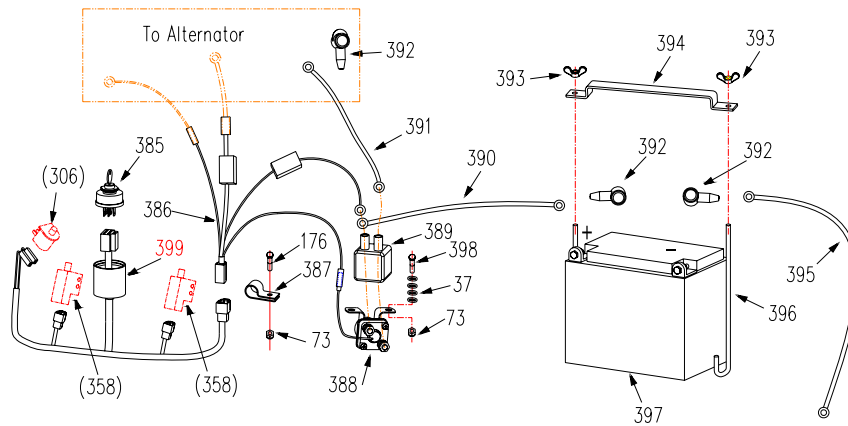

Transaxle

Ref.#	Part#	Description	28	28B
16	B97.1-8	Washer 8	x	x
17	B6182-8	Locknut M8	x	x
23	B5783-816	Hex Hd. Bolt M8x16	x	x
27	B6170-8	Locknut M8	x	x
28	B93-8	Washer 8	x	x
266	99502H	Bearing 99502-2RS	x	x
280	2805003	Brake Drum	x	x
281	2805002	Wheel Drive Pulley	x	x
282	2805005	Wheel Hub Weldment	x	x
283	2805001	Tire & Rim Assembly	x	x
284	2805008	Rim (1)	x	x
285	2805009	Inner Tire	x	x
286	2805010	Outer Tire	x	x
287	2805011	Rim (2)	x	x

Recoil Start-up Wiring Harness

Ref.#	Part#	Description	28	28B
360	2808010	Wiring Harness	x	x
361	2808014	Engine Flameout Wiring Harness (B&S)	x	x

Electrical Start-up Wiring Harness

Ref.#	Part#	Description	28	28B
37	B97.1-6	Washer 6	x	x
73	B6182-6	Locknut M6	x	x
385	2808109	Ignition Switch	x	x
386	2808119	Wiring Harness, Console (B&S)	x	x
	2808135	Wiring Harness, Console (Honda)	x	x
387	5203903	Wire Clamp	x	x
388	2808105	Start-Up Relay (B&S)	x	x
389	2808104	Start-up Relay Grip (B&S)	x	x
390	2808103	Positive Pole Cable (B&S)	x	x
	2808132	Positive Pole Cable (Honda)	x	x
391	2808106	Motor Pole Cable	x	x
392	2808107	Cover	x	x
393	B62-6	Butterfly Nut M6	x	x
394	2808101	Battery Bracket	x	x
395	2808110	Negative Pole Cable	x	x
396	5208203	Hook Rod	x	x
397	5208002	Battery 12V 33AH	x	x
398	B5787-620	Hex Hd Bolt M6x20	x	x
399	2808118	Wiring Harness, Handle	x	x