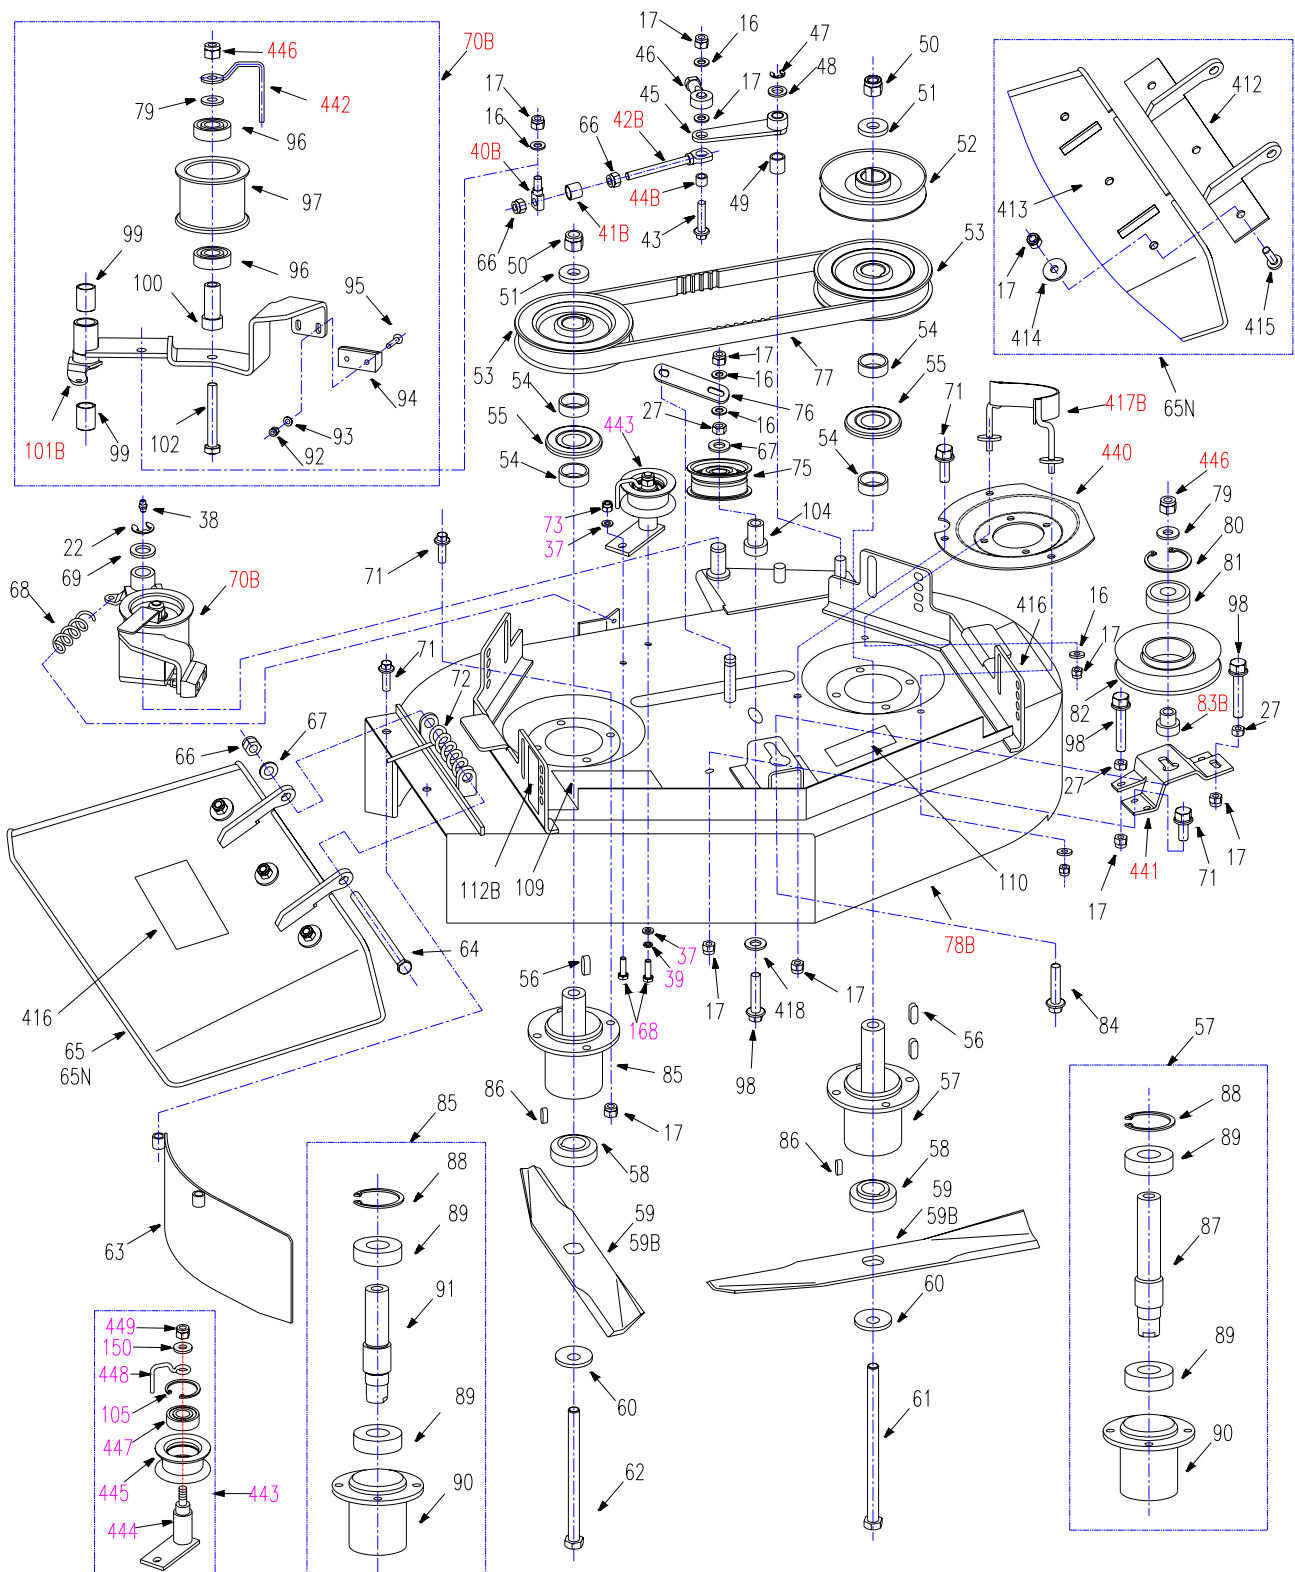

2" -4" Mower Deck Assembly

2" -4" Mower Deck Assembly

Ref.#	Part#	Description	28	28B	Ref.#	Part#	Description	28	28
16	B97.1-8	Washer 8		x	80	B893.2-47	Spacer 47		x
17	B6182-8	Locknut M8		x	81	B276-6303RS	Bearing 6303-2RS		x
22	B896-12	Snap Ring 12		x	82	2802070	Idler Pulley Weldment		x
27	B6170-8	Locknut M8		x	83B	2802061C	Bushing		x
37	B97.1-6	Washer 6		x	84	B12-1045	Hex Hd Bolt M10x45		x
38	B1152-6	Grease Fitting M6		x	85	2802005	Outer Spindle Assembly		x
39	B93-6	Washer 6		x	86	B1096-614	Square Key 6x14		x
40B	2802084 B	Coupling Shaft		x	87	2802047	Center Blade Spindle		x
41B	2802003B	Bushing		x	88	B893.2-52	Spacer 52		x
42B	2802083B	Connecting Rod		x	89	B276-6205RS	Bearing 6205-2RS		x
43	B5783-835	Hex Hd Bolt M8x35		x	90	2802166	Spindle Housing		x
44B	2802194B	Oilite Bronze Bearing 8.05x11.9x		x	91	2802049	Outer Blade Spindle		x
45	2802163	Connecting Arm Weldment		x	92	B6182-5	Locknut M5		x
46	SIBJK 8T	Rod End Bearing		x	93	B97.1-5	Washer 5		x
47	B896-9	Snap Ring 9		x	94	2802121	Brake Pad		x
48	2802086	Spacer		x	95	B819-525	Screw M5x25		x
49	B2685-121618	Oilite Bronze Bearing 12x16x18		x	96	B276-6203RS	Bearing 6203-2RS		x
50	B6177-12	Nut M12		x	97B	2802080C	Idler Pulley		x
51	3302009	Plate		x	98	B5783-860	Hex Hd Bolt M8x60		x
52	2802002	Belt Pulley Weldment		x	99	B2685-162025	Oilite Bronze Bearing 16x20x25		x
53	2802011	Synchronous Pulley		x	100	2802139	Bushing		x
54	2802131	Bushing		x	101B	2802189B	Blade Brake Arm Weldment		x
55	2802089	Cover		x	102	B5782-1070	Hex Hd Bolt M10x70		x
56	B1096-822	Square Key 8x22		x	104	2802143	Bushing		x
57	2802004	Center Spindle Assembly		x	105	B893.1-35	Spacer 35		x
58	2802018	Blade Coupling		x	109	8070	Decal		x
59	2802016	Blade		x	110	8045	Decal, Caution		x
59B	2802016B	Mulching Blade		x	112B	8048B	Decal, Height Adjusting		x
60	3302008	Wing Washer		x	150	3303018	Washer		x
61	2802017	Center Blade Bolt		x	168	B5783-620	Hex Hd Bolt M6x20		x
62	2802019	Outer Blade Bolt		x	412	2802026	Bracket, Discharge Chute		x
63	2802040	Mulching Shield Weldment		x	413	2802104	Discharge Chute		x
64	2802008	Long Bolt		x	414	3303034	Washer		x
65	2802090	Discharge Chute Assembly		x	415	B818-825	Screw M8x25		x
65N	2802090N	Discharge Chute Assembly		x	416	8413	Decal		x
66	B6182-10	Locknut M10		x	417B	2802182B	Bracket-LH		x
67	B97.1-10	Washer 10		x	418	2802006	Cushion		x
68	2802022	Brake Spring		x	440	2802174	Reinforcing Plate		x
69	3302095	Washer 8		x	441	2802038	Belt Guard Fixed Seat		x
70B	2802062B	Blade Brake Arm Assembly		x	442	2802008B	Belt Hook		x
71	B5787-825	Hex Hd Bolt M8x25		x	443	2802126	Guiding Pulley Assembly		x
72	2802015	Torsion Spring		x	444	2802129	Bracket		x
73	B6182-6	Locknut M6		x	445	2802128	Guiding Pulley		x
75	2802130	Idler Pulley Assembly		x	446	B6186-10	Nut M10		x
76	2802001	Plank		x	447	B276-6202RS	Bearing 6203-2RS		x
77	2802010	Synchronous Belt		x	448	2802127	Hook		x
78B	2802060BL	Mower Deck Weldment		x	449	B6184-8	Locknut M8		x
79	3302058	Washer 10		x