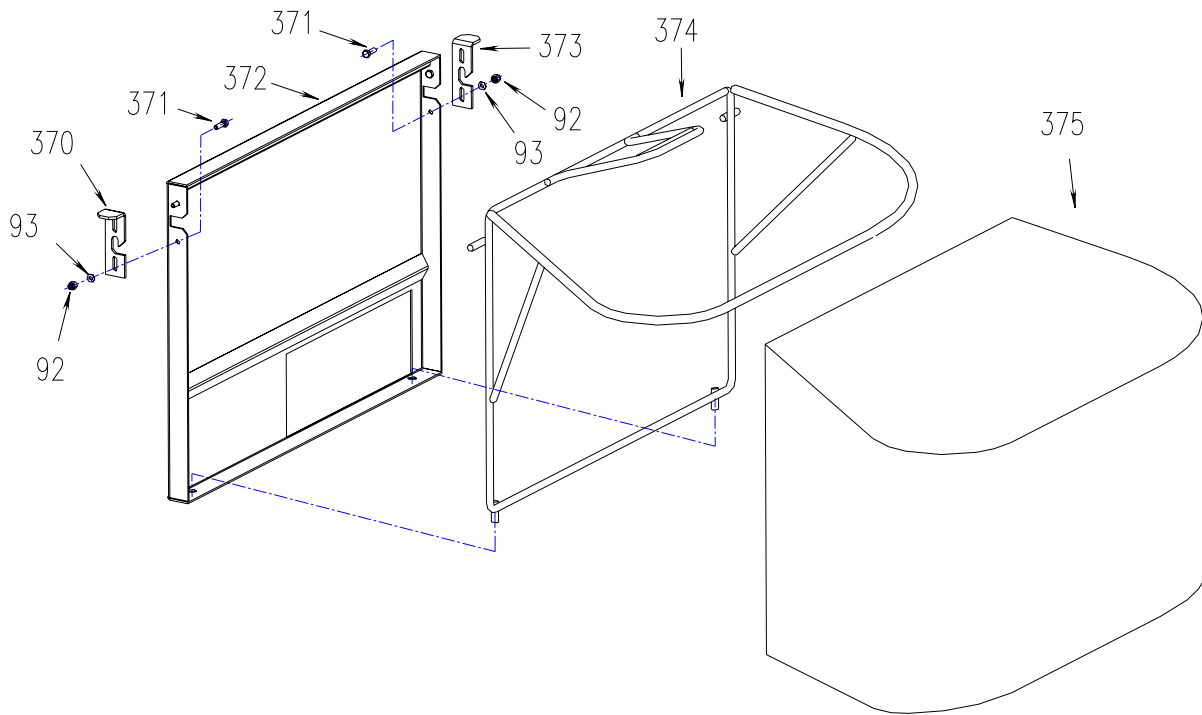

109

435

195

197

348

198

Grass Catcher

Ref.#	Part#	Description	28	28B
92	B6182-5	Locknut M5	x	x
93	B97.1-5	Washer 5	x	x
370	2802202	Grass Catcher Latch, LH	x	x
371	B823-520	Screw M5×20	x	x
372	2802211	Grass Catcher Mount Weldment	x	x
373	2802203	Grass Catcher Latch, RH	x	x
374	2802220	Grass Catcher Wire Frame	x	x
375	2802230	Grass Catcher Bag	x	x